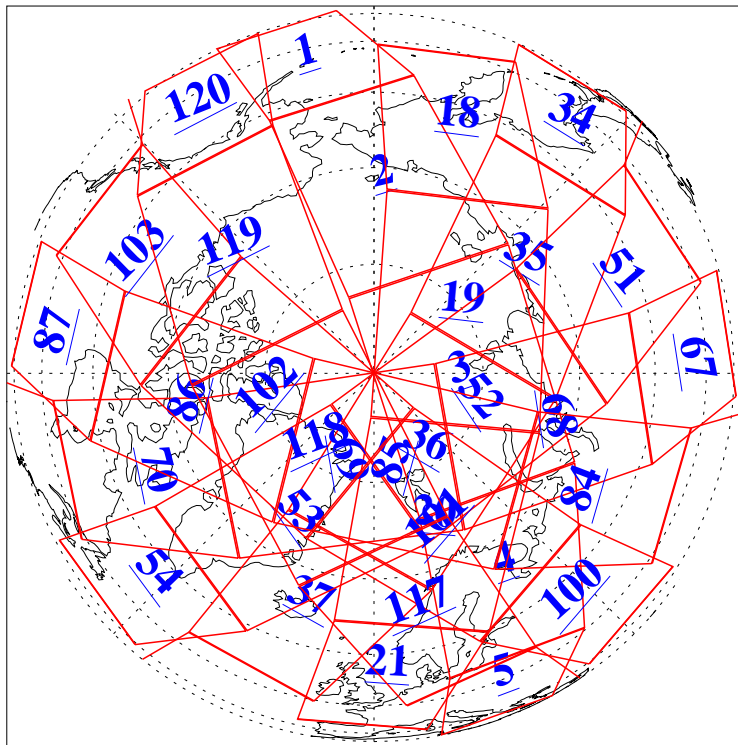

L1B Availability
AMSU Granules: 240
HSB Granules: 0
AIRS Granules: 240

3 Aug 2006
DoY 215
Aqua Day 1552
Granules: 1 to 120

Granules: 121 to 240

Legend: AMSU Available, HSB Available, AIRS Available

L1B Availability
AMSU Granules: 240
HSB Granules: 0
AIRS Granules: 240

3 Aug 2006
DoY 215
Aqua Day 1552

Ascending Granules

Descending Granules

Legend: AMSU Available, HSB Available, AIRS Available

L1B Availability
 AMSU Granules: 240
 HSB Granules: 0
 AIRS Granules: 240

3 Aug 2006
 DoY 215
 Aqua Day 1552

Northern Hemisphere Granules

Southern Hemisphere Granules

Legend: AMSU Available, HSB Available, AIRS Available