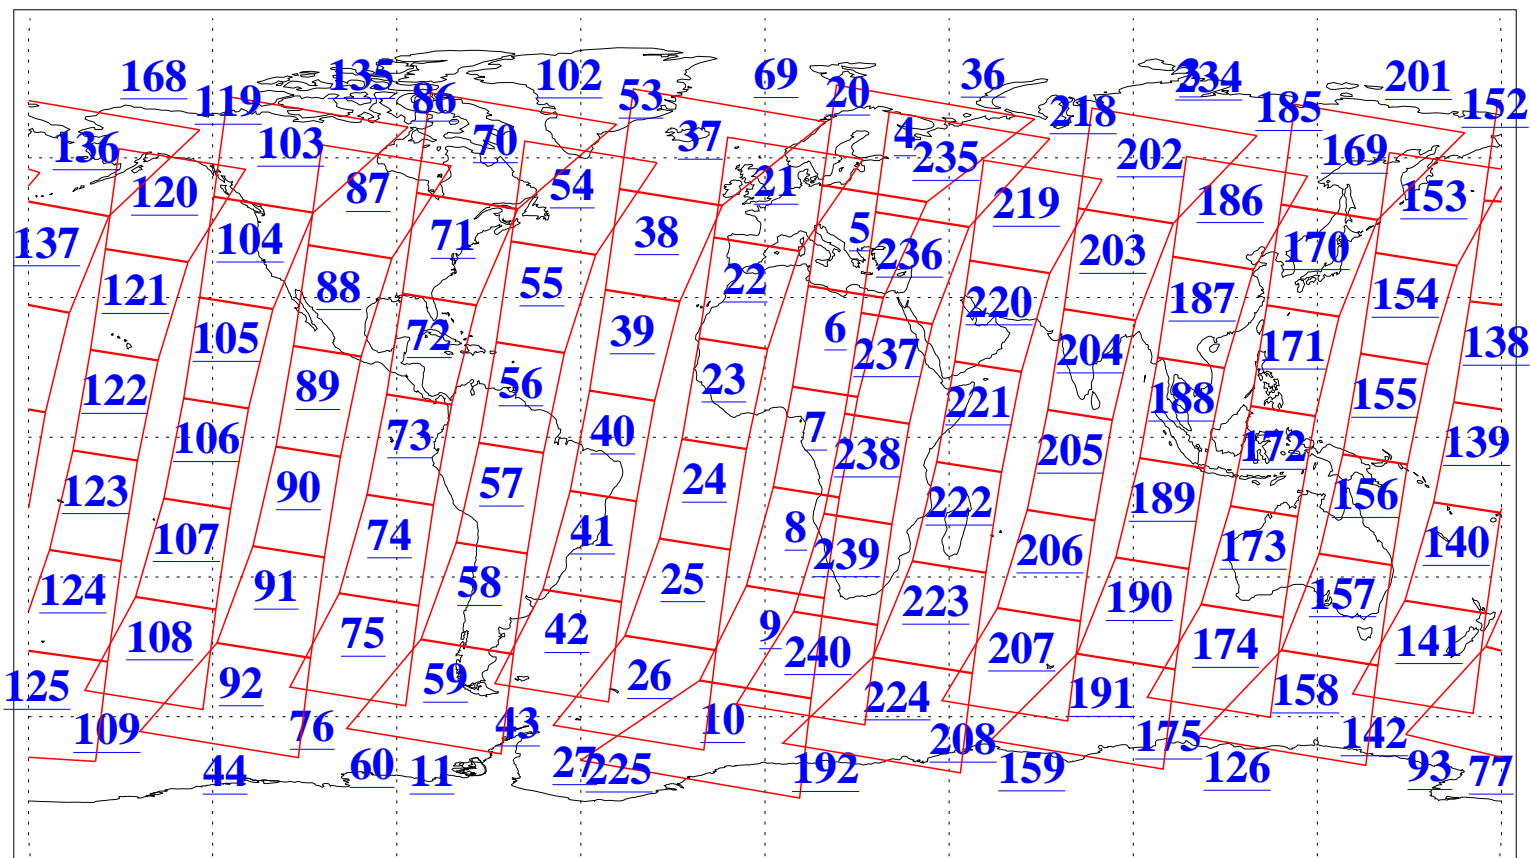

L1B Availability
AMSU Granules: 240
HSB Granules: 0
AIRS Granules: 240

3 Aug 2006
DoY 215
Aqua Day 1552
Granules: 1 to 120

Granules: 121 to 240

Legend: AMSU Available, HSB Available, AIRS Available

L1B Availability
AMSU Granules: 240
HSB Granules: 0
AIRS Granules: 240

3 Aug 2006
DoY 215
Aqua Day 1552

Ascending Granules

Descending Granules

Legend: AMSU Available, HSB Available, AIRS Available

L1B Availability
 AMSU Granules: 240
 HSB Granules: 0
 AIRS Granules: 240

3 Aug 2006
 DoY 215
 Aqua Day 1552

Northern Hemisphere Granules

Southern Hemisphere Granules

Legend: AMSU Available, HSB Available, AIRS Available