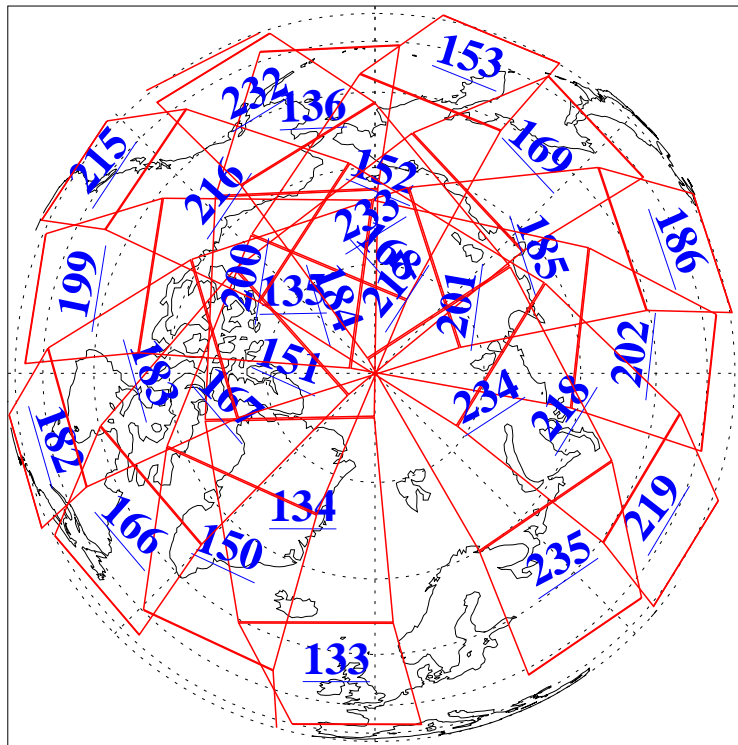

L1B Availability
AMSU Granules: 240
HSB Granules: 0
AIRS Granules: 240

3 Aug 2006
DoY 215
Aqua Day 1552
Granules: 1 to 120

Granules: 121 to 240

Legend: AMSU Available, HSB Available, AIRS Available

L1B Availability
AMSU Granules: 240
HSB Granules: 0
AIRS Granules: 240

3 Aug 2006
DoY 215
Aqua Day 1552

Ascending Granules

Descending Granules

Legend: AMSU Available, HSB Available, AIRS Available

L1B Availability
 AMSU Granules: 240
 HSB Granules: 0
 AIRS Granules: 240

3 Aug 2006
 DoY 215
 Aqua Day 1552

Northern Hemisphere Granules

Southern Hemisphere Granules

Legend: AMSU Available, HSB Available, AIRS Available