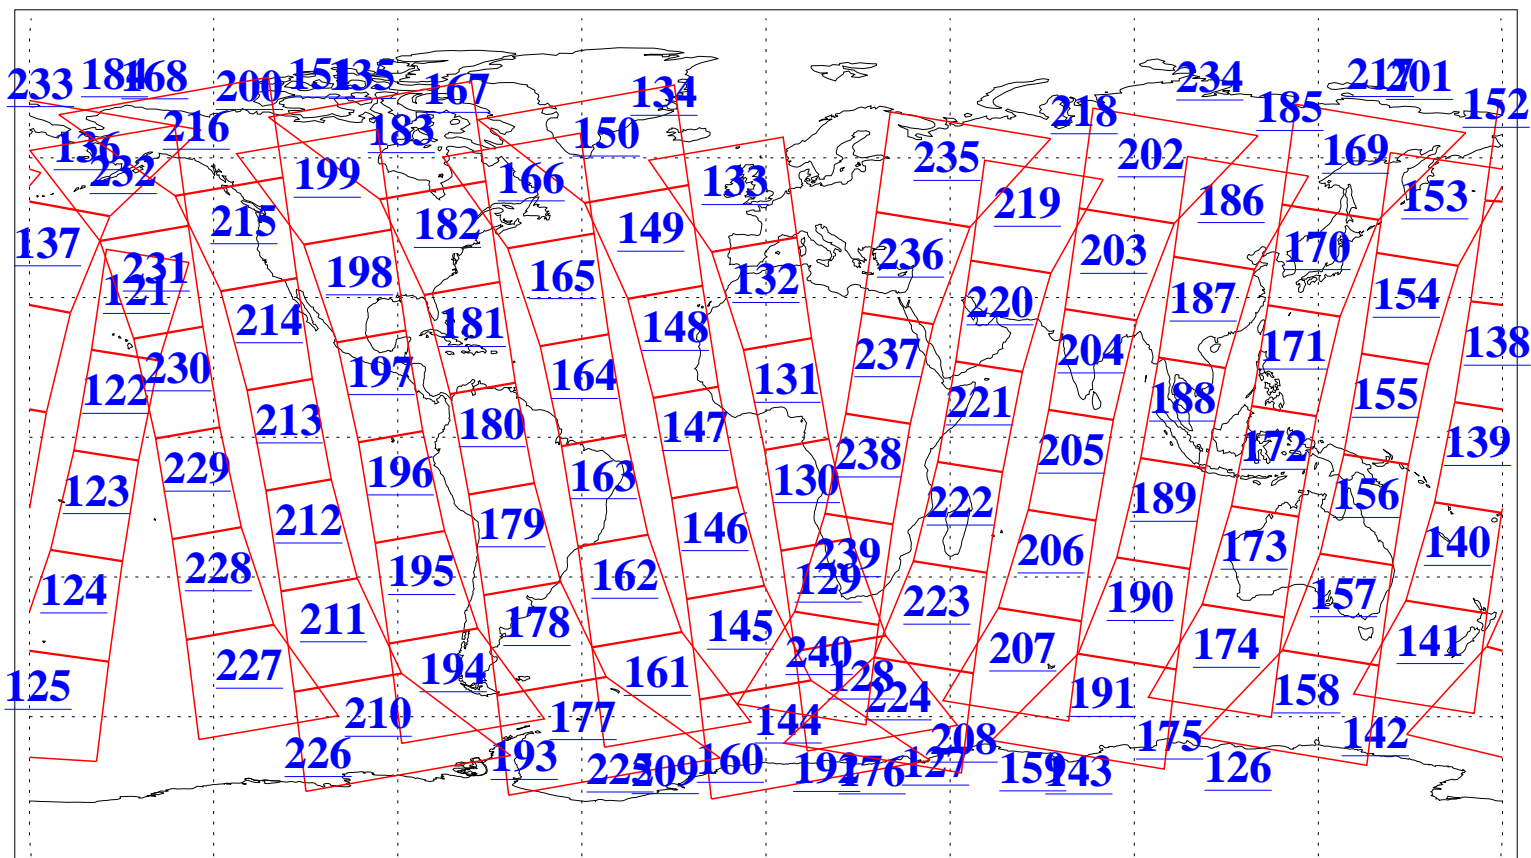

L1B Availability
AMSU Granules: 240
HSB Granules: 0
AIRS Granules: 240

3 Aug 2006
DoY 215
Aqua Day 1552
Granules: 1 to 120

Granules: 121 to 240

Legend: AMSU Available, HSB Available, AIRS Available

L1B Availability
AMSU Granules: 240
HSB Granules: 0
AIRS Granules: 240

3 Aug 2006
DoY 215
Aqua Day 1552

Ascending Granules

Descending Granules

Legend: AMSU Available, HSB Available, AIRS Available

L1B Availability
 AMSU Granules: 240
 HSB Granules: 0
 AIRS Granules: 240

3 Aug 2006
 DoY 215
 Aqua Day 1552