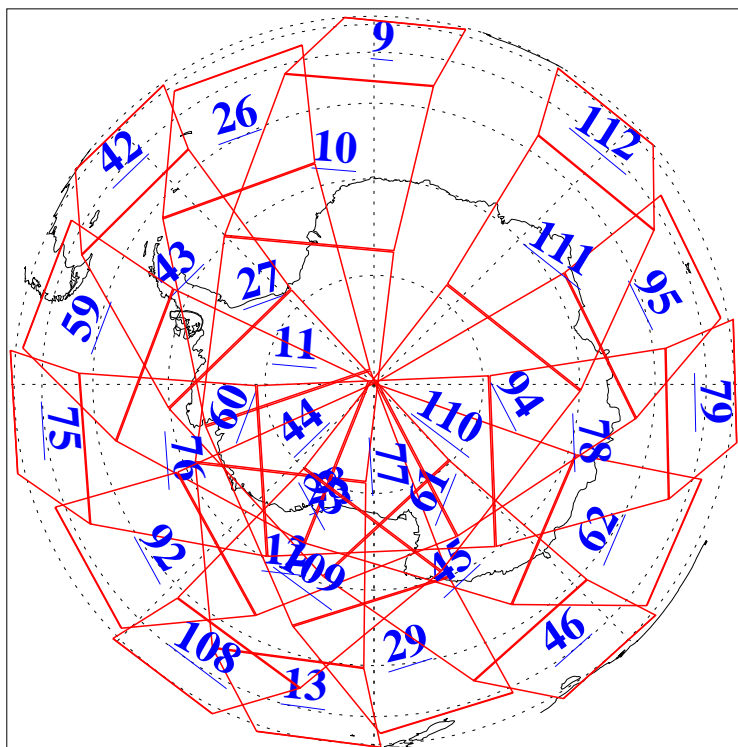

L1B Availability
AMSU Granules: 240
HSB Granules: 0
AIRS Granules: 240

3 Aug 2006
DoY 215
Aqua Day 1552
Granules: 1 to 120

Granules: 121 to 240

Legend: AMSU Available, HSB Available, AIRS Available

L1B Availability
AMSU Granules: 240
HSB Granules: 0
AIRS Granules: 240

3 Aug 2006
DoY 215
Aqua Day 1552

Ascending Granules

Descending Granules

Legend: AMSU Available, HSB Available, AIRS Available

L1B Availability
 AMSU Granules: 240
 HSB Granules: 0
 AIRS Granules: 240

3 Aug 2006
 DoY 215
 Aqua Day 1552

Northern Hemisphere Granules

Southern Hemisphere Granules

Legend: AMSU Available, HSB Available, AIRS Available