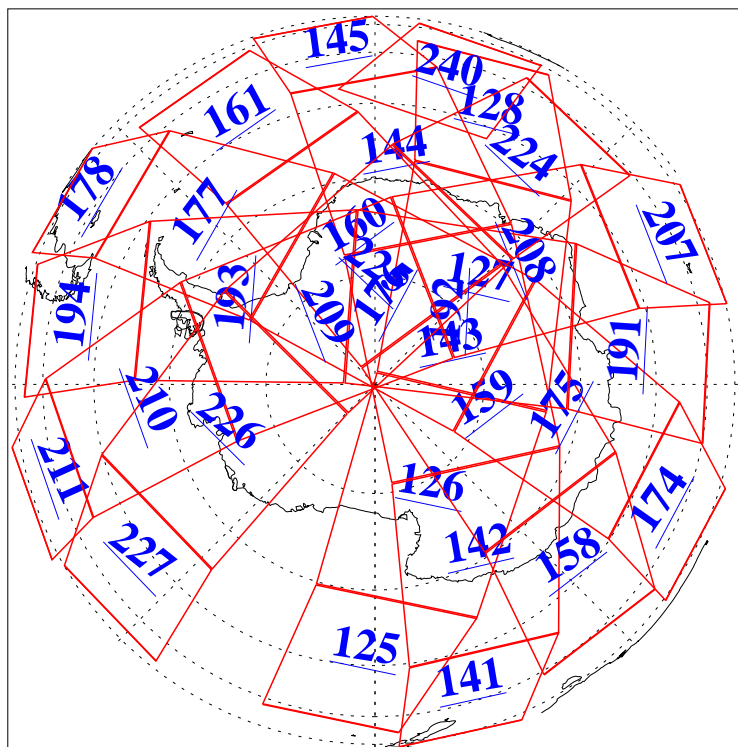

L1B Availability
AMSU Granules: 240
HSB Granules: 0
AIRS Granules: 240

3 Aug 2006
DoY 215
Aqua Day 1552
Granules: 1 to 120

Granules: 121 to 240

Legend: AMSU Available, HSB Available, AIRS Available

L1B Availability
AMSU Granules: 240
HSB Granules: 0
AIRS Granules: 240

3 Aug 2006
DoY 215
Aqua Day 1552

Ascending Granules

Descending Granules

Legend: AMSU Available, HSB Available, AIRS Available

L1B Availability
 AMSU Granules: 240
 HSB Granules: 0
 AIRS Granules: 240

3 Aug 2006
 DoY 215
 Aqua Day 1552

Northern Hemisphere Granules

Southern Hemisphere Granules

Legend: AMSU Available, HSB Available, AIRS Available