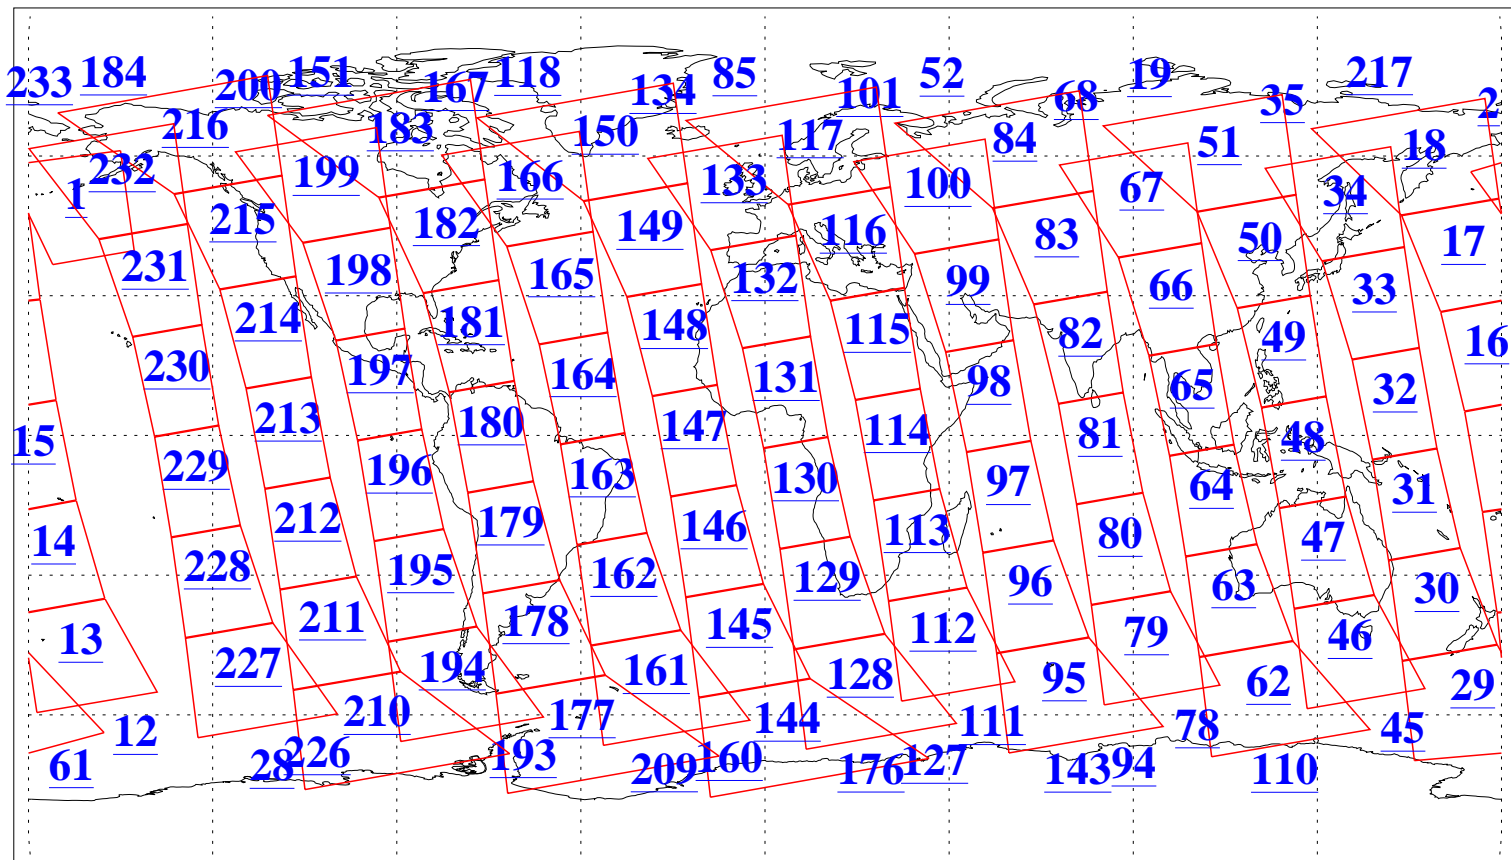

L1B Availability
AMSU Granules: 240
HSB Granules: 0
AIRS Granules: 240

3 Aug 2006
DoY 215
Aqua Day 1552
Granules: 1 to 120

Granules: 121 to 240

Legend: AMSU Available, HSB Available, AIRS Available

L1B Availability
AMSU Granules: 240
HSB Granules: 0
AIRS Granules: 240

3 Aug 2006
DoY 215
Aqua Day 1552

Ascending Granules

Descending Granules

Legend: AMSU Available, HSB Available, AIRS Available

L1B Availability
 AMSU Granules: 240
 HSB Granules: 0
 AIRS Granules: 240

3 Aug 2006
 DoY 215
 Aqua Day 1552

Northern Hemisphere Granules

Southern Hemisphere Granules

Legend: AMSU Available, HSB Available, AIRS Available