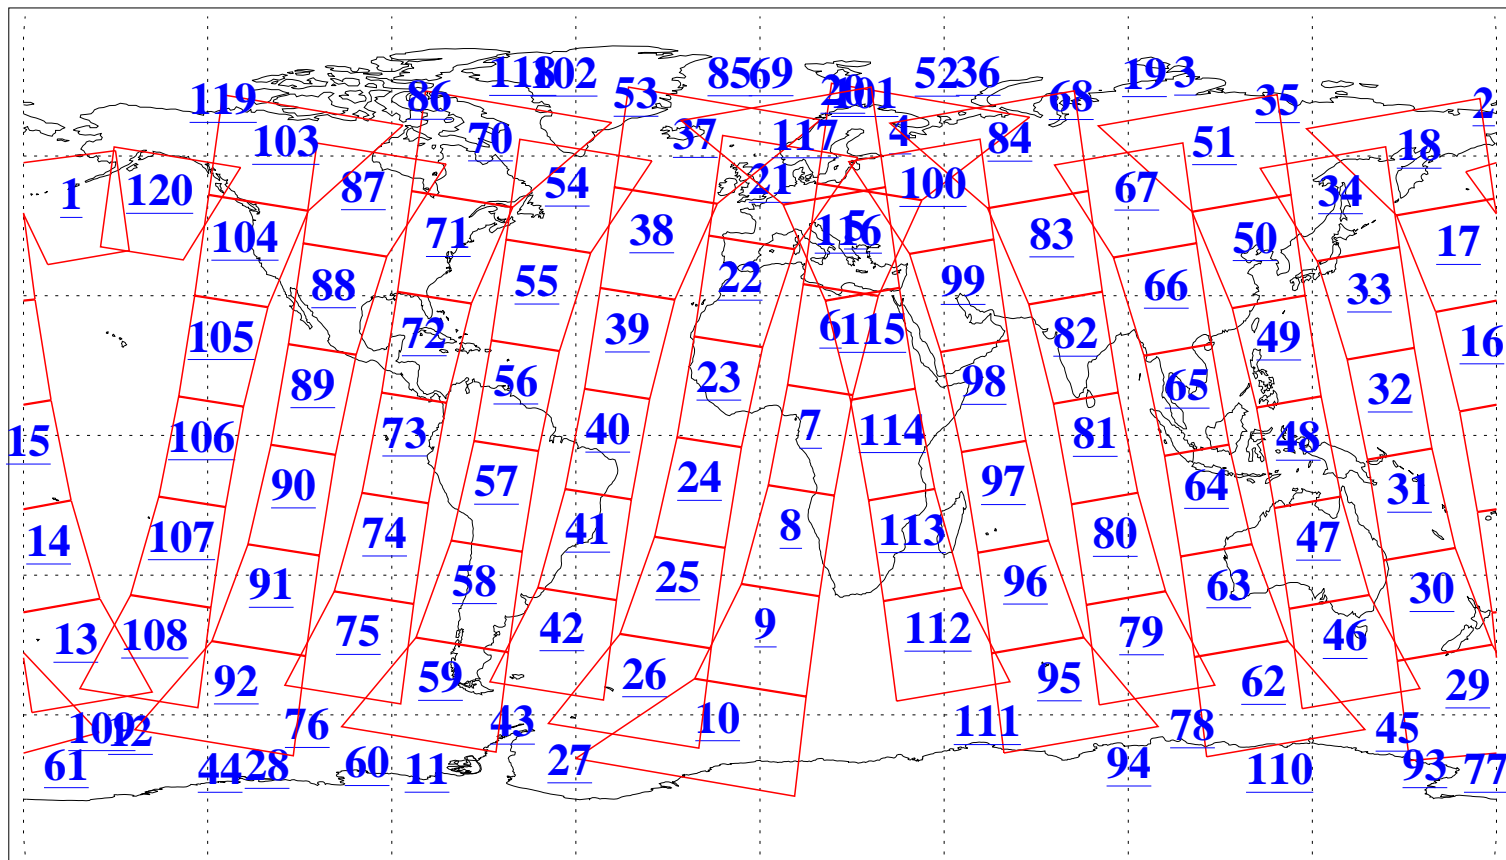

L1B Availability
AMSU Granules: 240
HSB Granules: 0
AIRS Granules: 240

3 Aug 2006
DoY 215
Aqua Day 1552
Granules: 1 to 120

Granules: 121 to 240

Legend: AMSU Available, HSB Available, AIRS Available

L1B Availability
AMSU Granules: 240
HSB Granules: 0
AIRS Granules: 240

3 Aug 2006
DoY 215
Aqua Day 1552

Ascending Granules

Descending Granules

Legend: AMSU Available, HSB Available, AIRS Available

L1B Availability
 AMSU Granules: 240
 HSB Granules: 0
 AIRS Granules: 240

3 Aug 2006
 DoY 215
 Aqua Day 1552

Northern Hemisphere Granules

Southern Hemisphere Granules

Legend: AMSU Available, HSB Available, AIRS Available