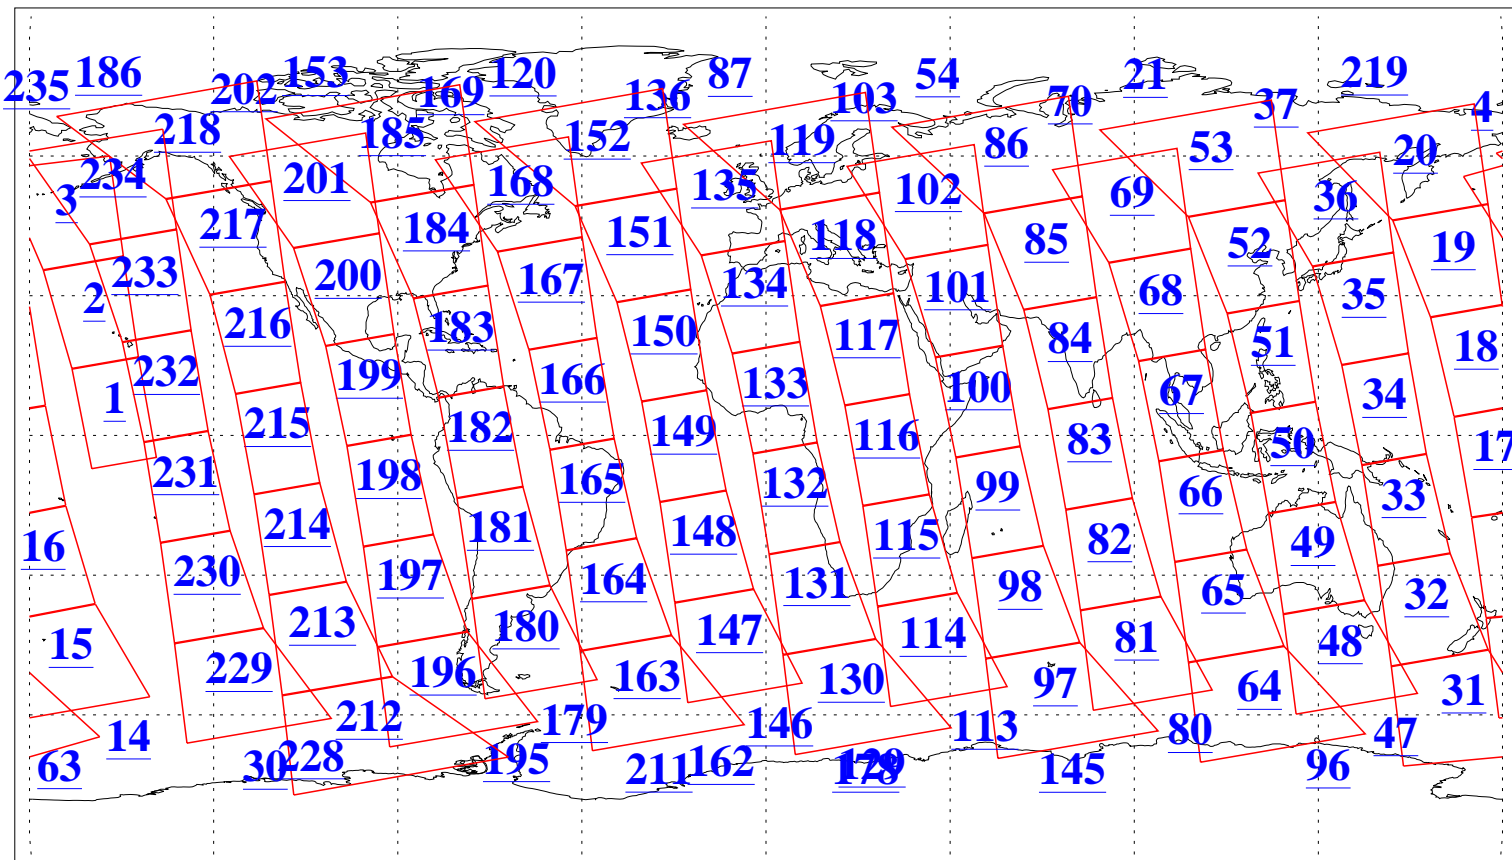

L1B Availability
AMSU Granules: 240
HSB Granules: 0
AIRS Granules: 240

1 Aug 2006
DoY 213
Aqua Day 1550
Granules: 1 to 120

Granules: 121 to 240

Legend: AMSU Available, HSB Available, AIRS Available

L1B Availability
AMSU Granules: 240
HSB Granules: 0
AIRS Granules: 240

1 Aug 2006
DoY 213
Aqua Day 1550
Ascending Granules

Descending Granules

Legend: AMSU Available, HSB Available, AIRS Available

L1B Availability
 AMSU Granules: 240
 HSB Granules: 0
 AIRS Granules: 240

1 Aug 2006
 DoY 213
 Aqua Day 1550

Northern Hemisphere Granules

Southern Hemisphere Granules

Legend: AMSU Available, HSB Available, AIRS Available