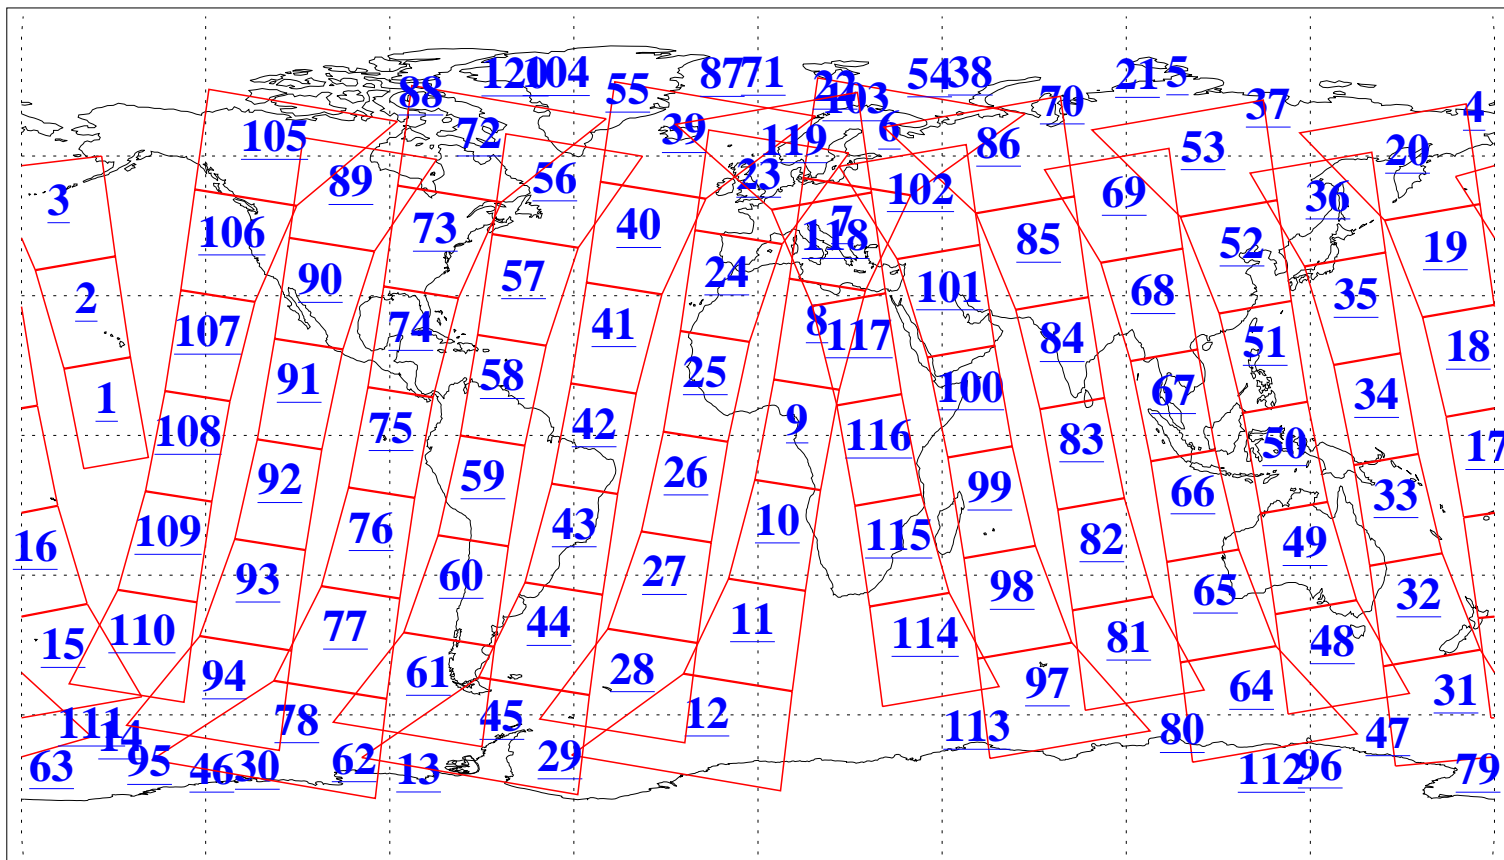

L1B Availability
AMSU Granules: 240
HSB Granules: 0
AIRS Granules: 240

1 Aug 2006
DoY 213
Aqua Day 1550
Granules: 1 to 120

Granules: 121 to 240

Legend: AMSU Available, HSB Available, AIRS Available

L1B Availability
AMSU Granules: 240
HSB Granules: 0
AIRS Granules: 240

1 Aug 2006
DoY 213
Aqua Day 1550
Ascending Granules

Descending Granules

Legend: AMSU Available, HSB Available, AIRS Available

L1B Availability
 AMSU Granules: 240
 HSB Granules: 0
 AIRS Granules: 240

1 Aug 2006
 DoY 213
 Aqua Day 1550

Northern Hemisphere Granules

Southern Hemisphere Granules

Legend: AMSU Available, HSB Available, AIRS Available