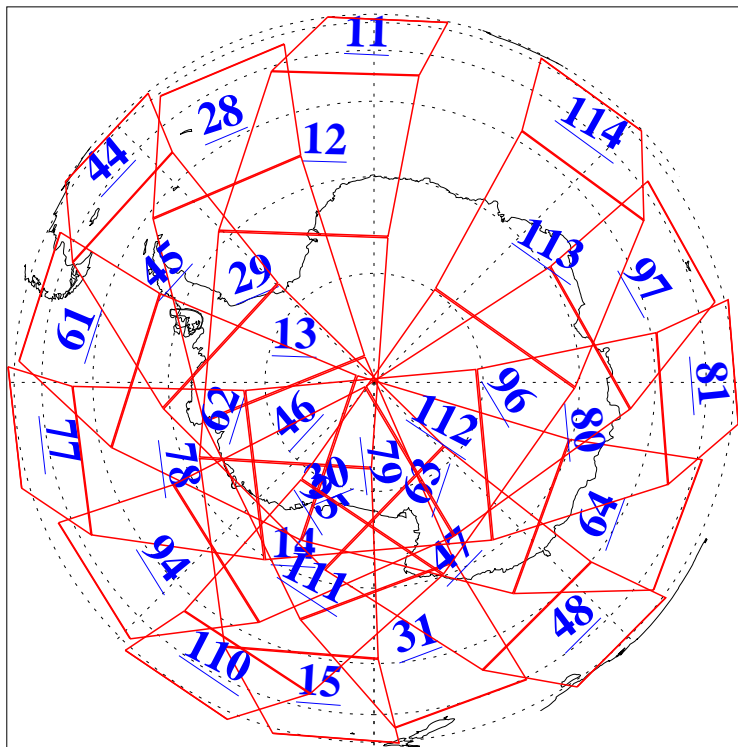

L1B Availability
AMSU Granules: 240
HSB Granules: 0
AIRS Granules: 240

1 Aug 2006
DoY 213
Aqua Day 1550
Granules: 1 to 120

Granules: 121 to 240

Legend: AMSU Available, HSB Available, AIRS Available

L1B Availability
AMSU Granules: 240
HSB Granules: 0
AIRS Granules: 240

1 Aug 2006
DoY 213
Aqua Day 1550
Ascending Granules

Descending Granules

Legend: AMSU Available, HSB Available, AIRS Available

L1B Availability
 AMSU Granules: 240
 HSB Granules: 0
 AIRS Granules: 240

1 Aug 2006
 DoY 213
 Aqua Day 1550

Northern Hemisphere Granules

Southern Hemisphere Granules

Legend: AMSU Available, HSB Available, AIRS Available