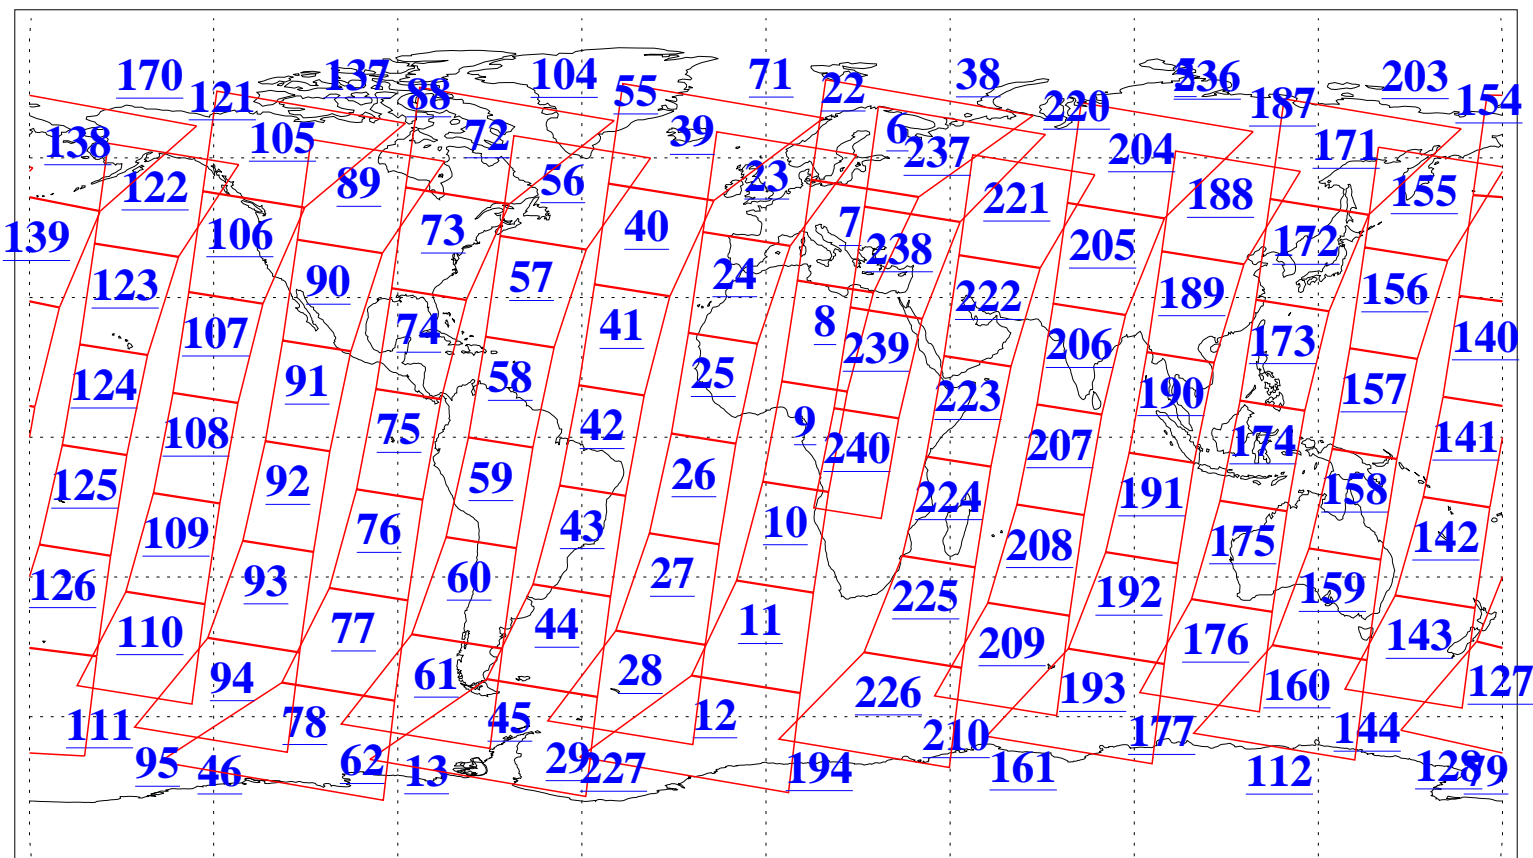

L1B Availability
AMSU Granules: 240
HSB Granules: 0
AIRS Granules: 240

1 Aug 2006
DoY 213
Aqua Day 1550
Granules: 1 to 120

Granules: 121 to 240

Legend: AMSU Available, HSB Available, AIRS Available

L1B Availability
AMSU Granules: 240
HSB Granules: 0
AIRS Granules: 240

1 Aug 2006
DoY 213
Aqua Day 1550
Ascending Granules

Descending Granules

Legend: AMSU Available, HSB Available, AIRS Available

L1B Availability
 AMSU Granules: 240
 HSB Granules: 0
 AIRS Granules: 240

1 Aug 2006
 DoY 213
 Aqua Day 1550