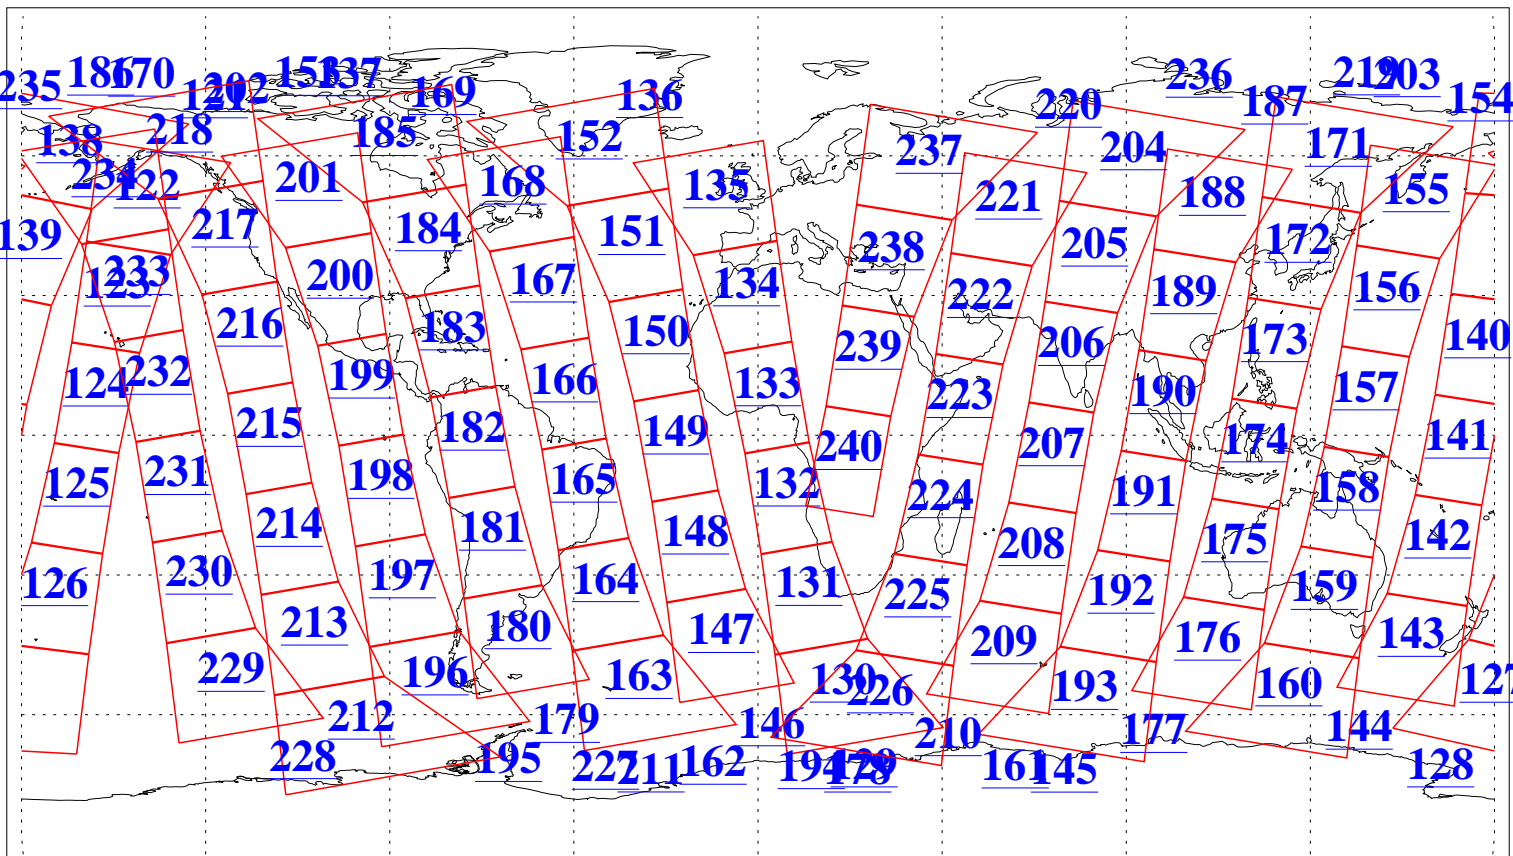

L1B Availability
AMSU Granules: 240
HSB Granules: 0
AIRS Granules: 240

1 Aug 2006
DoY 213
Aqua Day 1550
Granules: 1 to 120

Granules: 121 to 240

Legend: AMSU Available, HSB Available, AIRS Available

L1B Availability
AMSU Granules: 240
HSB Granules: 0
AIRS Granules: 240

1 Aug 2006
DoY 213
Aqua Day 1550
Ascending Granules

Descending Granules

Legend: AMSU Available, HSB Available, AIRS Available

L1B Availability
 AMSU Granules: 240
 HSB Granules: 0
 AIRS Granules: 240

1 Aug 2006
 DoY 213
 Aqua Day 1550

Northern Hemisphere Granules

Southern Hemisphere Granules

Legend: AMSU Available, HSB Available, AIRS Available