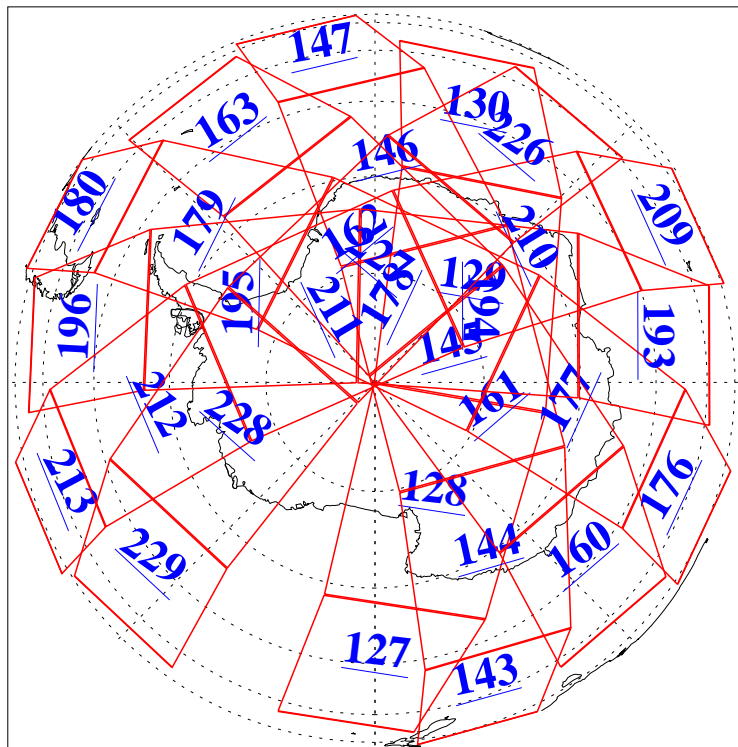

1 Aug 2006
DoY 213
Aqua Day 1550
Ascending Granules

Descending Granules

Legend: AMSU Available, HSB Available, AIRS Available

L1B Availability
 AMSU Granules: 240
 HSB Granules: 0
 AIRS Granules: 240

1 Aug 2006
 DoY 213
 Aqua Day 1550

Northern Hemisphere Granules

Southern Hemisphere Granules

Legend: AMSU Available, HSB Available, AIRS Available