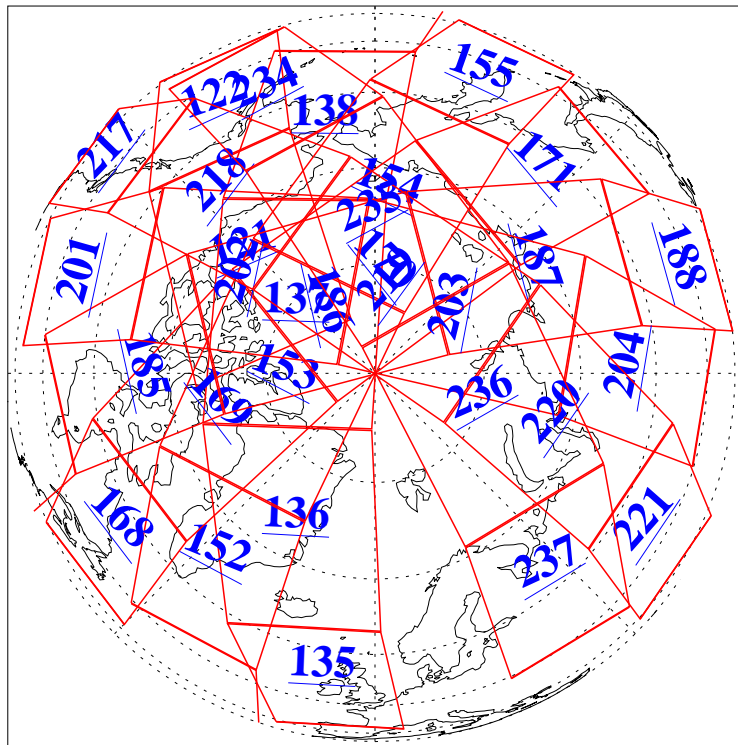

L1B Availability
AMSU Granules: 240
HSB Granules: 0
AIRS Granules: 240

1 Aug 2006
DoY 213
Aqua Day 1550
Granules: 1 to 120

Granules: 121 to 240

Legend: AMSU Available, HSB Available, AIRS Available

L1B Availability
AMSU Granules: 240
HSB Granules: 0
AIRS Granules: 240

1 Aug 2006
DoY 213
Aqua Day 1550
Ascending Granules

Descending Granules

Legend: AMSU Available, HSB Available, AIRS Available

L1B Availability
 AMSU Granules: 240
 HSB Granules: 0
 AIRS Granules: 240

1 Aug 2006
 DoY 213
 Aqua Day 1550

Northern Hemisphere Granules

Southern Hemisphere Granules

Legend: AMSU Available, HSB Available, AIRS Available