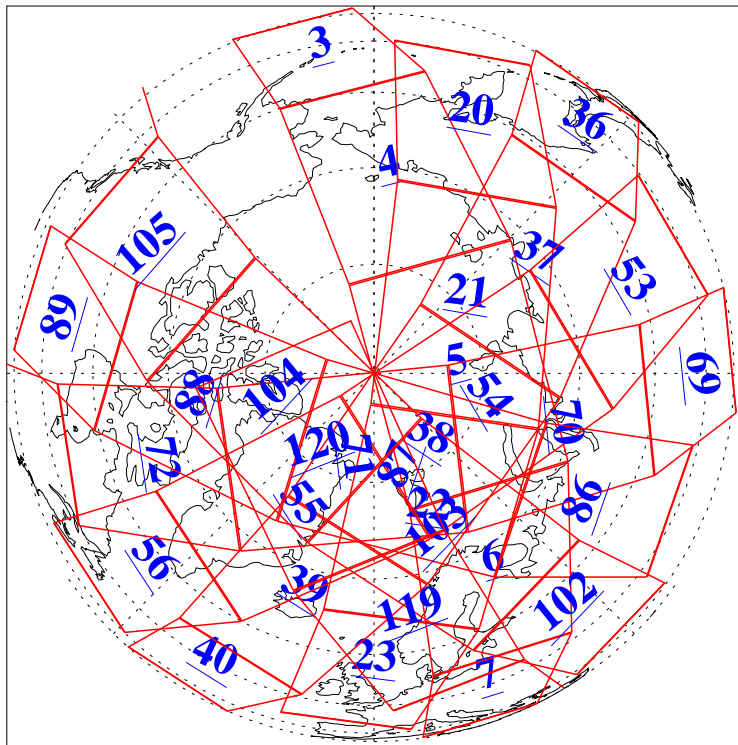

L1B Availability
AMSU Granules: 240
HSB Granules: 0
AIRS Granules: 240

1 Aug 2006
DoY 213
Aqua Day 1550
Granules: 1 to 120

Granules: 121 to 240

Legend: AMSU Available, HSB Available, AIRS Available

L1B Availability
AMSU Granules: 240
HSB Granules: 0
AIRS Granules: 240

1 Aug 2006
DoY 213
Aqua Day 1550
Ascending Granules

Descending Granules

Legend: AMSU Available, HSB Available, AIRS Available

L1B Availability
 AMSU Granules: 240
 HSB Granules: 0
 AIRS Granules: 240

1 Aug 2006
 DoY 213
 Aqua Day 1550

Northern Hemisphere Granules

Southern Hemisphere Granules

Legend: AMSU Available, HSB Available, AIRS Available