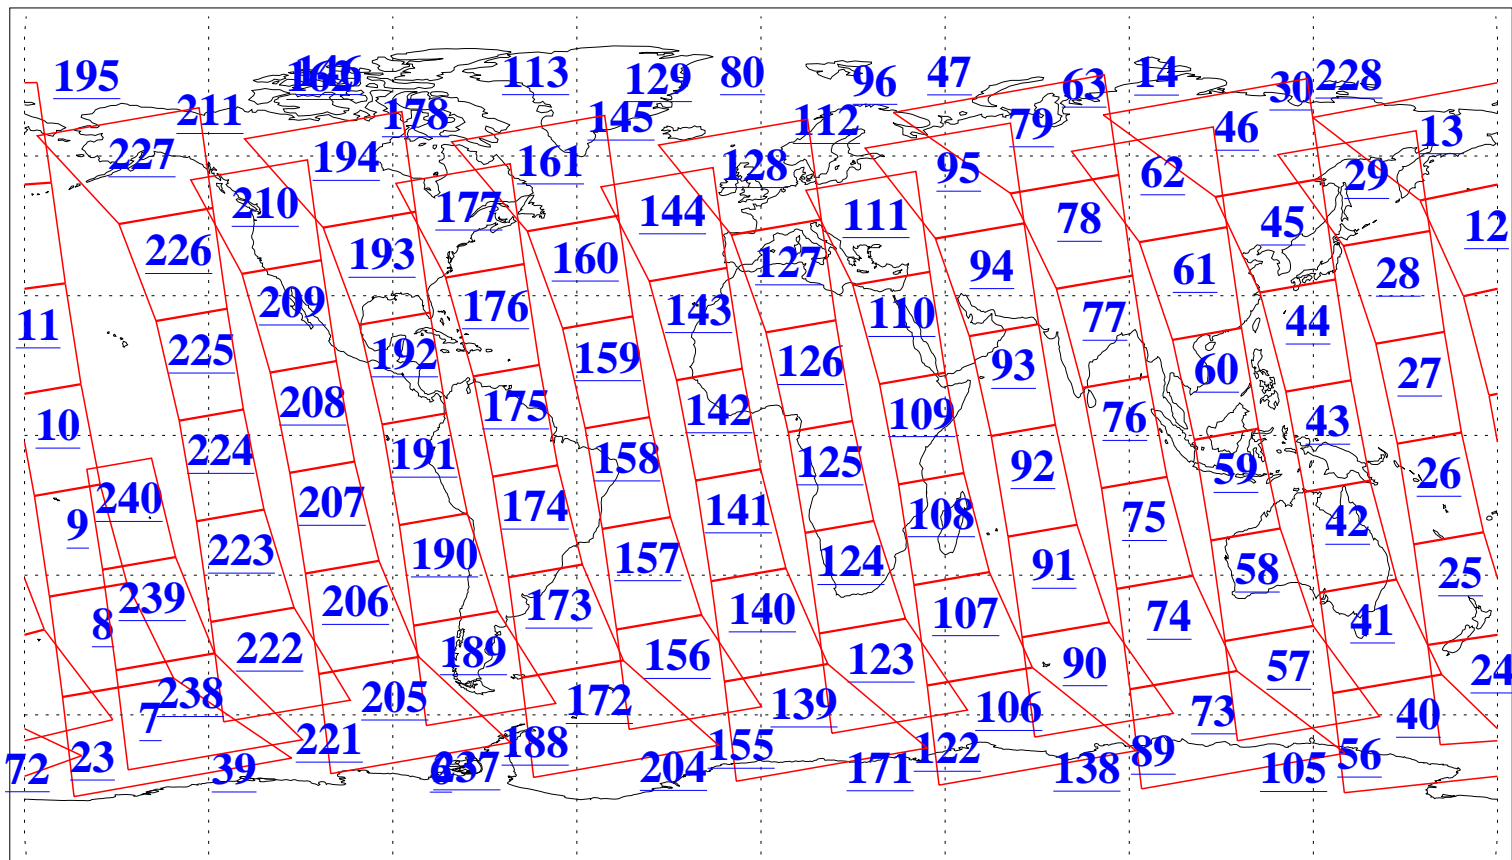

L1B Availability  
AMSU Granules: 240  
HSB Granules: 0  
AIRS Granules: 240

31 Jul 2006  
DoY 212  
Aqua Day 1549  
Granules: 1 to 120

Granules: 121 to 240

Legend: AMSU Available, HSB Available, AIRS Available

L1B Availability  
AMSU Granules: 240  
HSB Granules: 0  
AIRS Granules: 240

31 Jul 2006  
DoY 212  
Aqua Day 1549  
Ascending Granules

Descending Granules

Legend: AMSU Available, HSB Available, AIRS Available

L1B Availability  
 AMSU Granules: 240  
 HSB Granules: 0  
 AIRS Granules: 240

31 Jul 2006  
 DoY 212  
 Aqua Day 1549

Northern Hemisphere Granules

Southern Hemisphere Granules

Legend: AMSU Available, HSB Available, AIRS Available