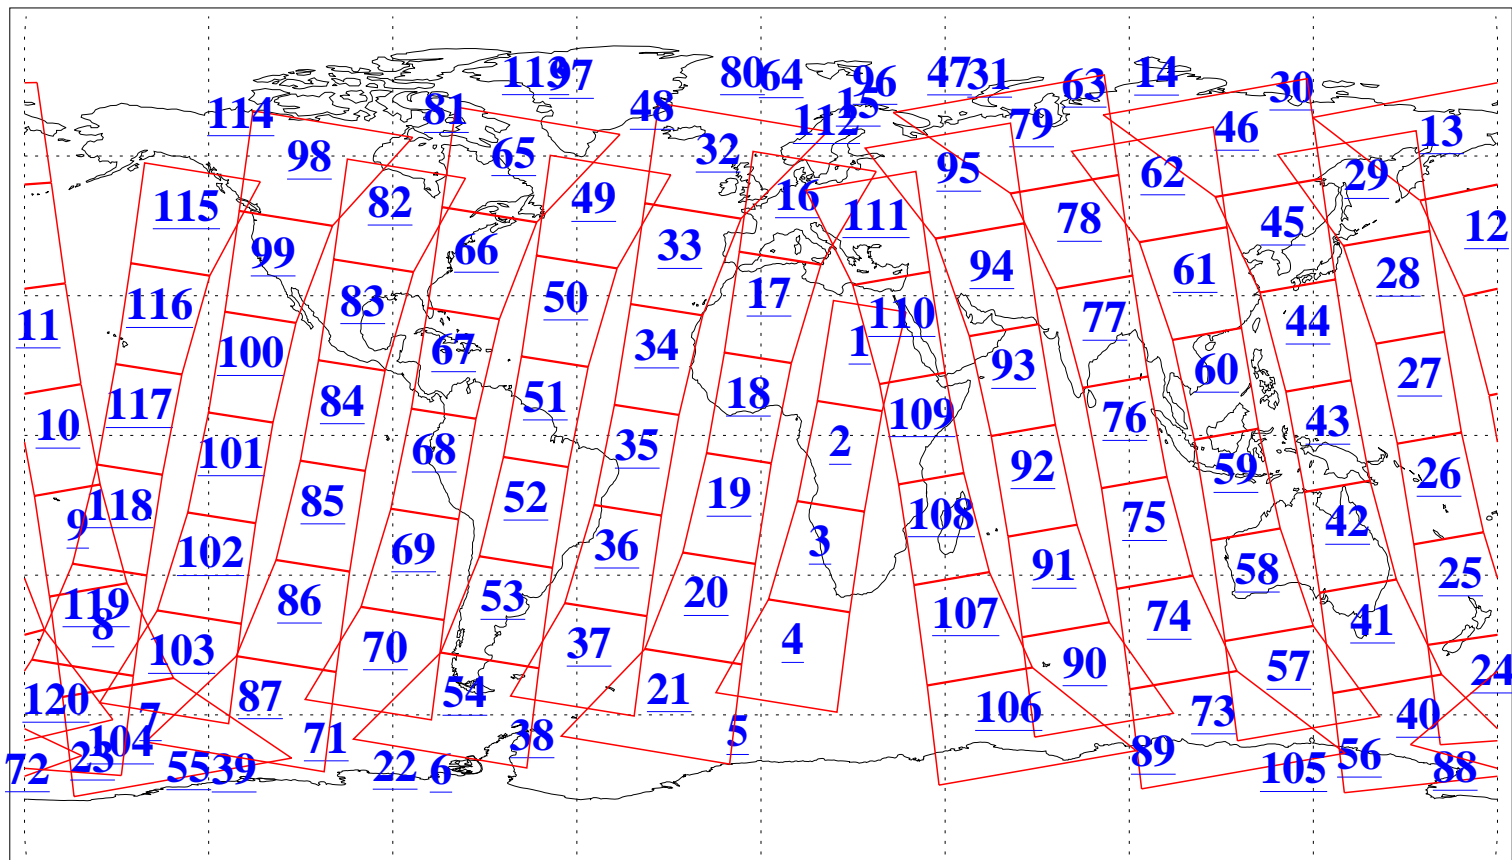

L1B Availability  
AMSU Granules: 240  
HSB Granules: 0  
AIRS Granules: 240

31 Jul 2006  
DoY 212  
Aqua Day 1549  
Granules: 1 to 120

Granules: 121 to 240

Legend: AMSU Available, HSB Available, AIRS Available

L1B Availability  
AMSU Granules: 240  
HSB Granules: 0  
AIRS Granules: 240

31 Jul 2006  
DoY 212  
Aqua Day 1549  
Ascending Granules

Descending Granules

Legend: AMSU Available, HSB Available, AIRS Available

L1B Availability  
 AMSU Granules: 240  
 HSB Granules: 0  
 AIRS Granules: 240

31 Jul 2006  
 DoY 212  
 Aqua Day 1549

Northern Hemisphere Granules

Southern Hemisphere Granules

Legend: AMSU Available, HSB Available, AIRS Available