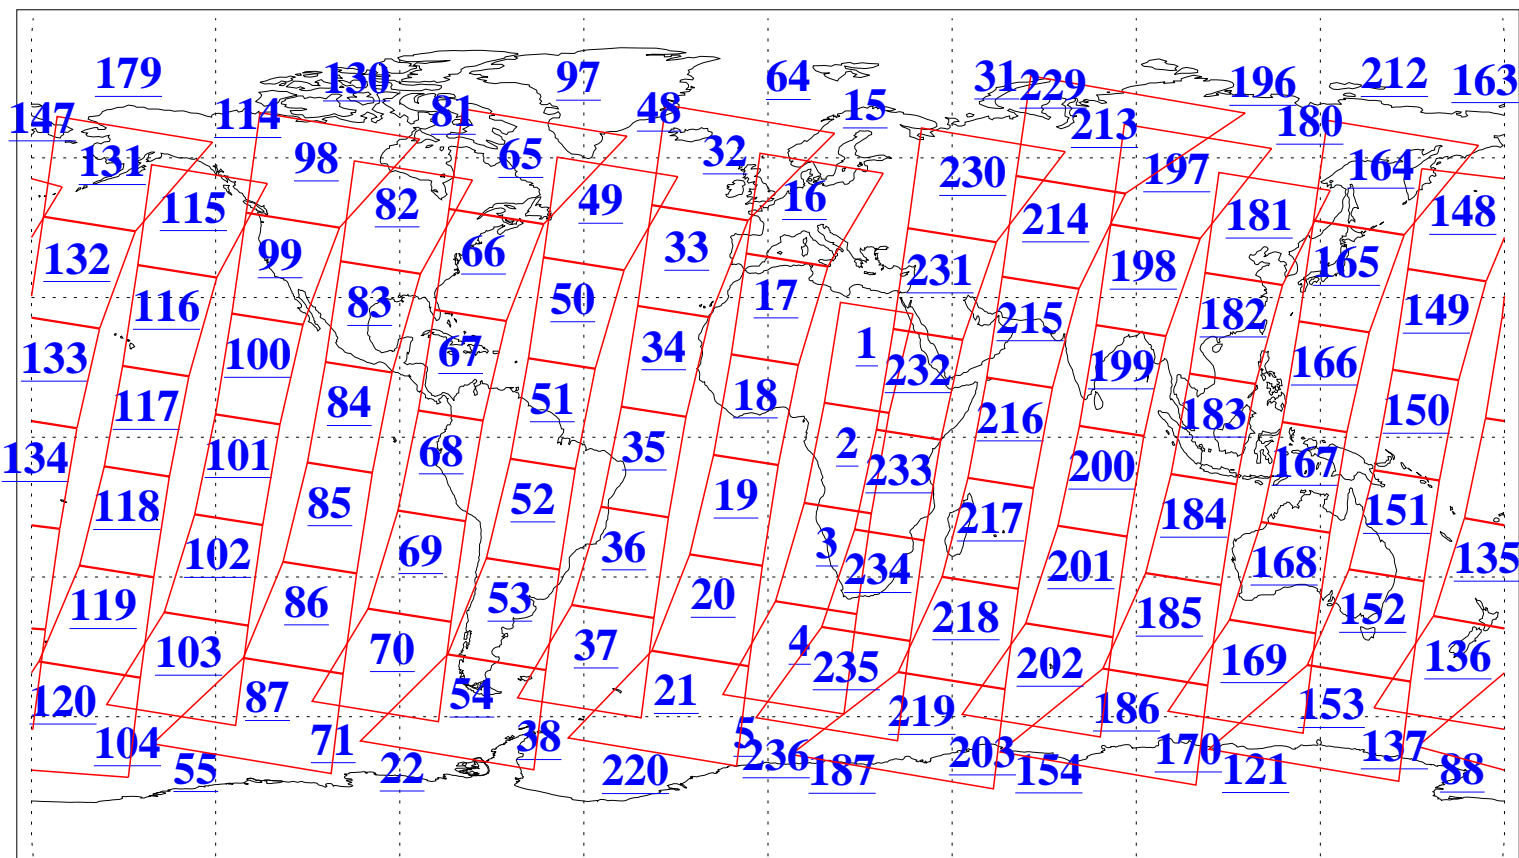

L1B Availability  
AMSU Granules: 240  
HSB Granules: 0  
AIRS Granules: 240

31 Jul 2006  
DoY 212  
Aqua Day 1549  
Granules: 1 to 120

Granules: 121 to 240

Legend: AMSU Available, HSB Available, AIRS Available

L1B Availability  
AMSU Granules: 240  
HSB Granules: 0  
AIRS Granules: 240

31 Jul 2006  
DoY 212  
Aqua Day 1549  
Ascending Granules

Descending Granules

Legend: AMSU Available, HSB Available, AIRS Available

L1B Availability  
 AMSU Granules: 240  
 HSB Granules: 0  
 AIRS Granules: 240

31 Jul 2006  
 DoY 212  
 Aqua Day 1549

Northern Hemisphere Granules

Southern Hemisphere Granules

Legend: AMSU Available, HSB Available, AIRS Available