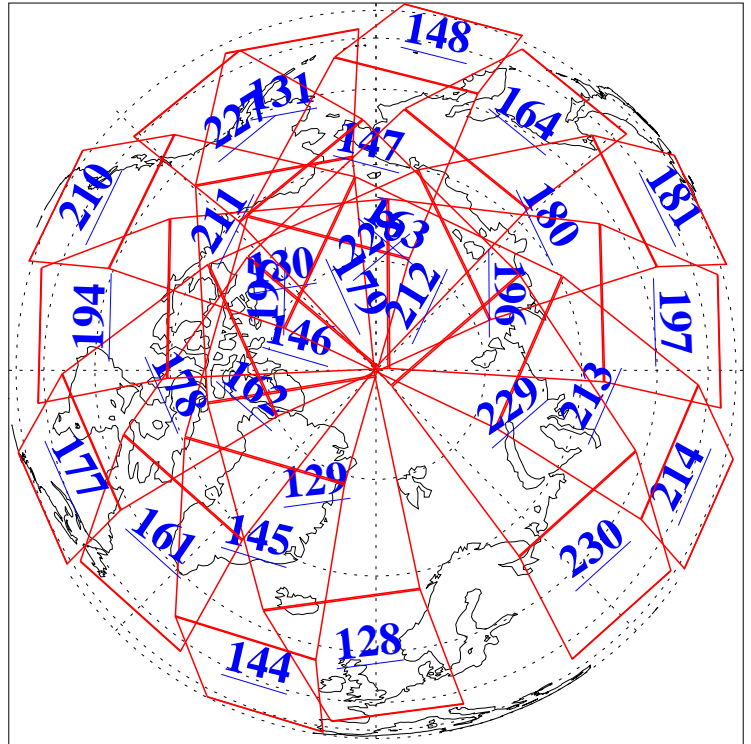

L1B Availability  
AMSU Granules: 240  
HSB Granules: 0  
AIRS Granules: 240

31 Jul 2006  
DoY 212  
Aqua Day 1549  
Ascending Granules

Descending Granules

Legend: AMSU Available, HSB Available, AIRS Available

L1B Availability  
 AMSU Granules: 240  
 HSB Granules: 0  
 AIRS Granules: 240

31 Jul 2006  
 DoY 212  
 Aqua Day 1549

Northern Hemisphere Granules

Southern Hemisphere Granules

Legend: AMSU Available, HSB Available, AIRS Available