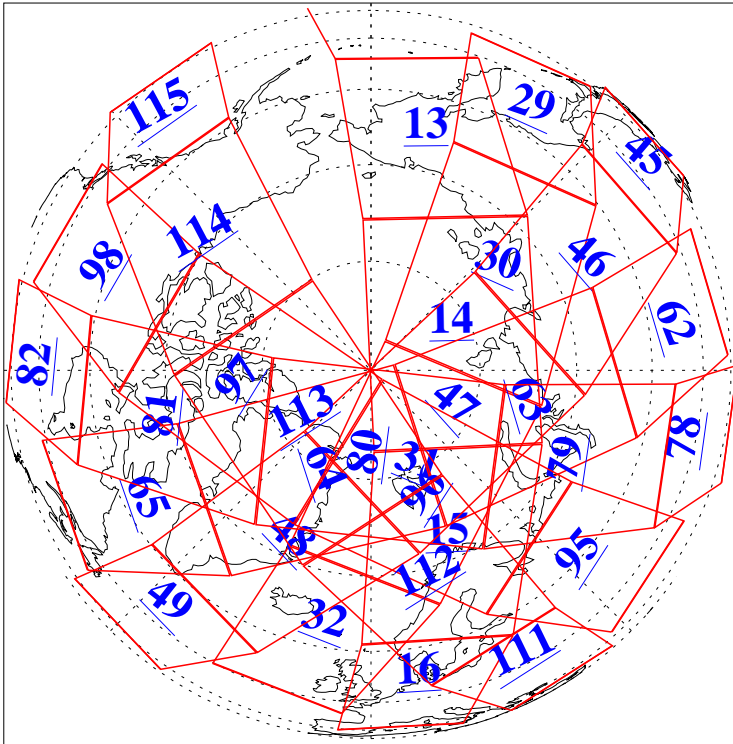

L1B Availability  
AMSU Granules: 240  
HSB Granules: 0  
AIRS Granules: 240

31 Jul 2006  
DoY 212  
Aqua Day 1549  
Granules: 1 to 120

Granules: 121 to 240

Legend: AMSU Available, HSB Available, AIRS Available

L1B Availability  
AMSU Granules: 240  
HSB Granules: 0  
AIRS Granules: 240

31 Jul 2006  
DoY 212  
Aqua Day 1549  
Ascending Granules

Descending Granules

Legend: AMSU Available, HSB Available, AIRS Available

L1B Availability  
 AMSU Granules: 240  
 HSB Granules: 0  
 AIRS Granules: 240

31 Jul 2006  
 DoY 212  
 Aqua Day 1549

Northern Hemisphere Granules

Southern Hemisphere Granules

Legend: AMSU Available, HSB Available, AIRS Available