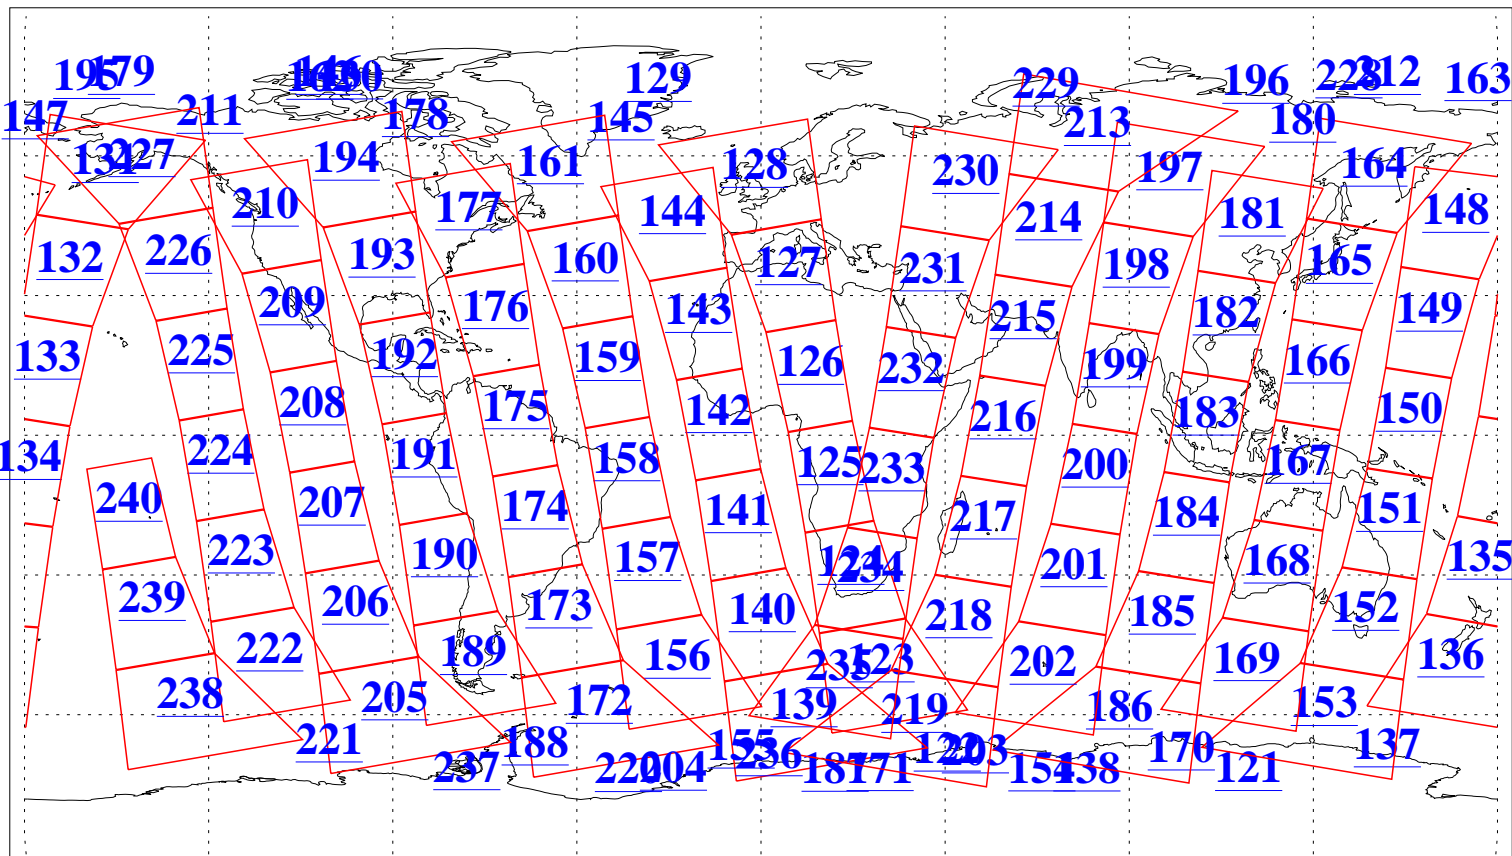

L1B Availability  
AMSU Granules: 240  
HSB Granules: 0  
AIRS Granules: 240

31 Jul 2006  
DoY 212  
Aqua Day 1549  
Granules: 1 to 120

Granules: 121 to 240

Legend: AMSU Available, HSB Available, AIRS Available

L1B Availability  
AMSU Granules: 240  
HSB Granules: 0  
AIRS Granules: 240

31 Jul 2006  
DoY 212  
Aqua Day 1549  
Ascending Granules

Descending Granules

Legend: AMSU Available, HSB Available, AIRS Available

L1B Availability  
 AMSU Granules: 240  
 HSB Granules: 0  
 AIRS Granules: 240

31 Jul 2006  
 DoY 212  
 Aqua Day 1549

Northern Hemisphere Granules

Southern Hemisphere Granules

Legend: AMSU Available, HSB Available, AIRS Available