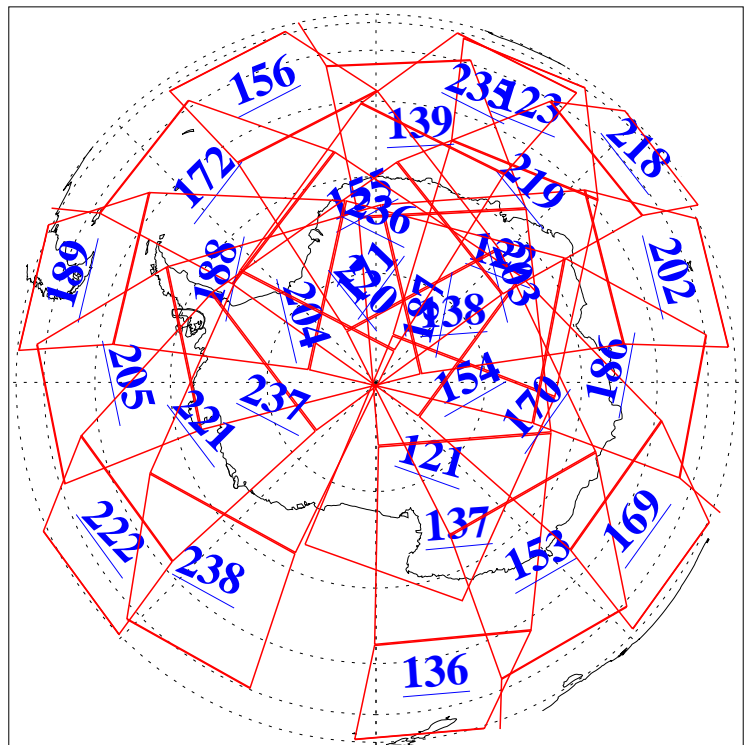

L1B Availability  
AMSU Granules: 240  
HSB Granules: 0  
AIRS Granules: 240

31 Jul 2006  
DoY 212  
Aqua Day 1549  
Granules: 1 to 120

Granules: 121 to 240

Legend: AMSU Available, HSB Available, AIRS Available

L1B Availability  
AMSU Granules: 240  
HSB Granules: 0  
AIRS Granules: 240

31 Jul 2006  
DoY 212  
Aqua Day 1549  
Ascending Granules

Descending Granules

Legend: AMSU Available, HSB Available, AIRS Available

L1B Availability  
 AMSU Granules: 240  
 HSB Granules: 0  
 AIRS Granules: 240

31 Jul 2006  
 DoY 212  
 Aqua Day 1549

Northern Hemisphere Granules

Southern Hemisphere Granules

Legend: AMSU Available, HSB Available, AIRS Available