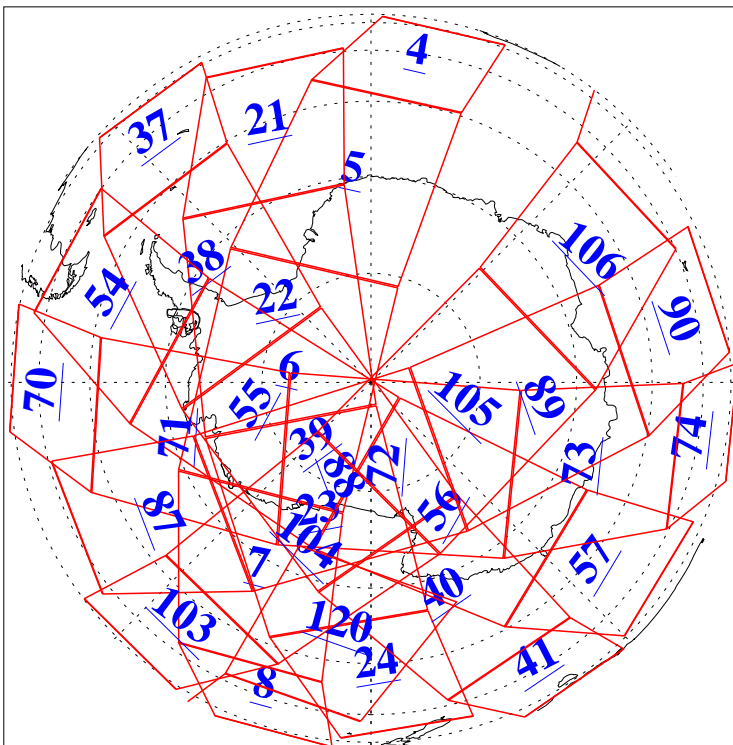

L1B Availability  
AMSU Granules: 240  
HSB Granules: 0  
AIRS Granules: 240

31 Jul 2006  
DoY 212  
Aqua Day 1549  
Granules: 1 to 120

Granules: 121 to 240

Legend: AMSU Available, HSB Available, AIRS Available

L1B Availability  
AMSU Granules: 240  
HSB Granules: 0  
AIRS Granules: 240

31 Jul 2006  
DoY 212  
Aqua Day 1549  
Ascending Granules

Descending Granules

Legend: AMSU Available, HSB Available, AIRS Available

L1B Availability  
 AMSU Granules: 240  
 HSB Granules: 0  
 AIRS Granules: 240

31 Jul 2006  
 DoY 212  
 Aqua Day 1549

Northern Hemisphere Granules

Southern Hemisphere Granules

Legend: AMSU Available, HSB Available, AIRS Available