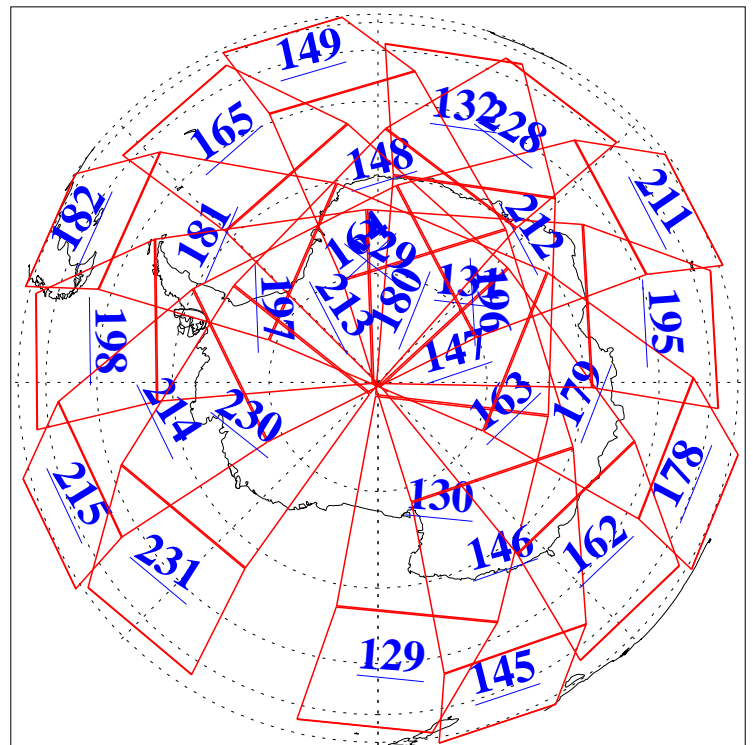

L1B Availability  
AMSU Granules: 240  
HSB Granules: 0  
AIRS Granules: 240

30 Jul 2006  
DoY 211  
Aqua Day 1548  
Ascending Granules

Descending Granules

Legend: AMSU Available, HSB Available, AIRS Available

L1B Availability  
 AMSU Granules: 240  
 HSB Granules: 0  
 AIRS Granules: 240

30 Jul 2006  
 DoY 211  
 Aqua Day 1548

Northern Hemisphere Granules

Southern Hemisphere Granules

Legend: AMSU Available, **HSB Available**, **AIRS Available**