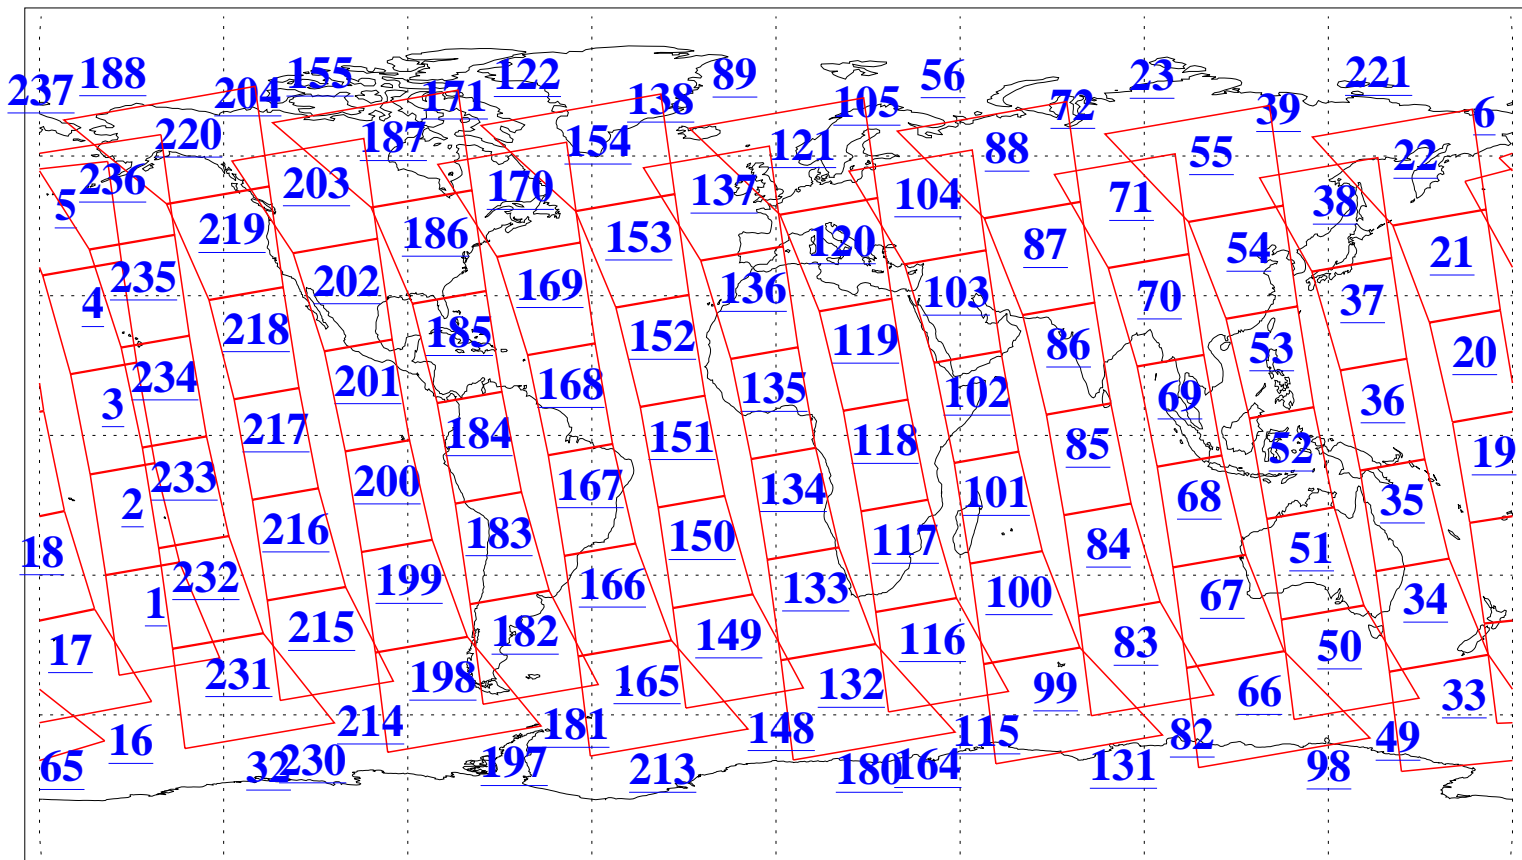

L1B Availability  
AMSU Granules: 240  
HSB Granules: 0  
AIRS Granules: 240

30 Jul 2006  
DoY 211  
Aqua Day 1548  
Granules: 1 to 120

Granules: 121 to 240

Legend: AMSU Available, HSB Available, AIRS Available

L1B Availability  
AMSU Granules: 240  
HSB Granules: 0  
AIRS Granules: 240

30 Jul 2006  
DoY 211  
Aqua Day 1548  
Ascending Granules

Descending Granules

Legend: AMSU Available, HSB Available, AIRS Available

L1B Availability  
 AMSU Granules: 240  
 HSB Granules: 0  
 AIRS Granules: 240

30 Jul 2006  
 DoY 211  
 Aqua Day 1548

Northern Hemisphere Granules

Southern Hemisphere Granules

Legend: AMSU Available, **HSB Available**, **AIRS Available**