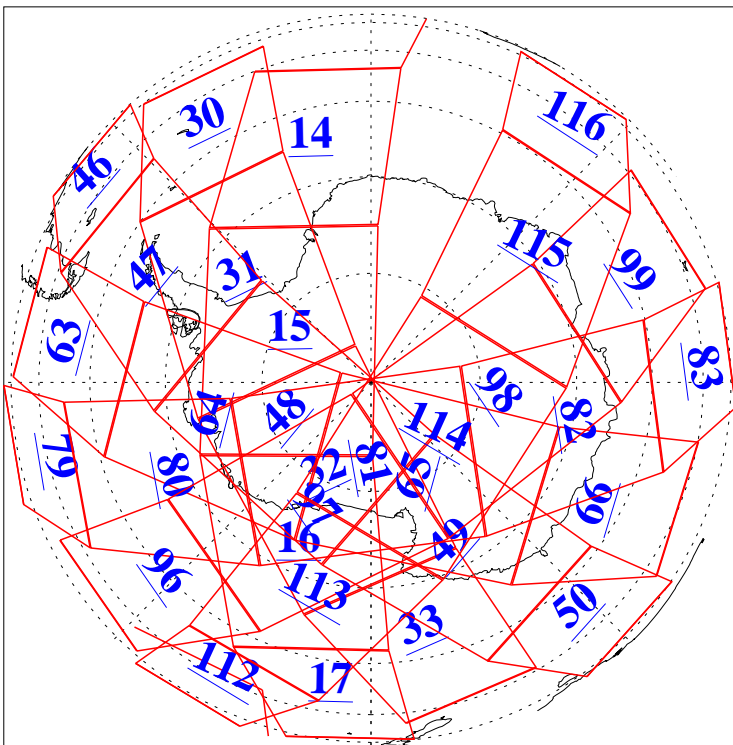

L1B Availability  
AMSU Granules: 240  
HSB Granules: 0  
AIRS Granules: 240

30 Jul 2006  
DoY 211  
Aqua Day 1548  
Granules: 1 to 120

Granules: 121 to 240

Legend: AMSU Available, HSB Available, AIRS Available

L1B Availability  
AMSU Granules: 240  
HSB Granules: 0  
AIRS Granules: 240

30 Jul 2006  
DoY 211  
Aqua Day 1548  
Ascending Granules

Descending Granules

Legend: AMSU Available, HSB Available, AIRS Available

L1B Availability  
 AMSU Granules: 240  
 HSB Granules: 0  
 AIRS Granules: 240

30 Jul 2006  
 DoY 211  
 Aqua Day 1548

Northern Hemisphere Granules

Southern Hemisphere Granules

Legend: AMSU Available, **HSB Available**, **AIRS Available**