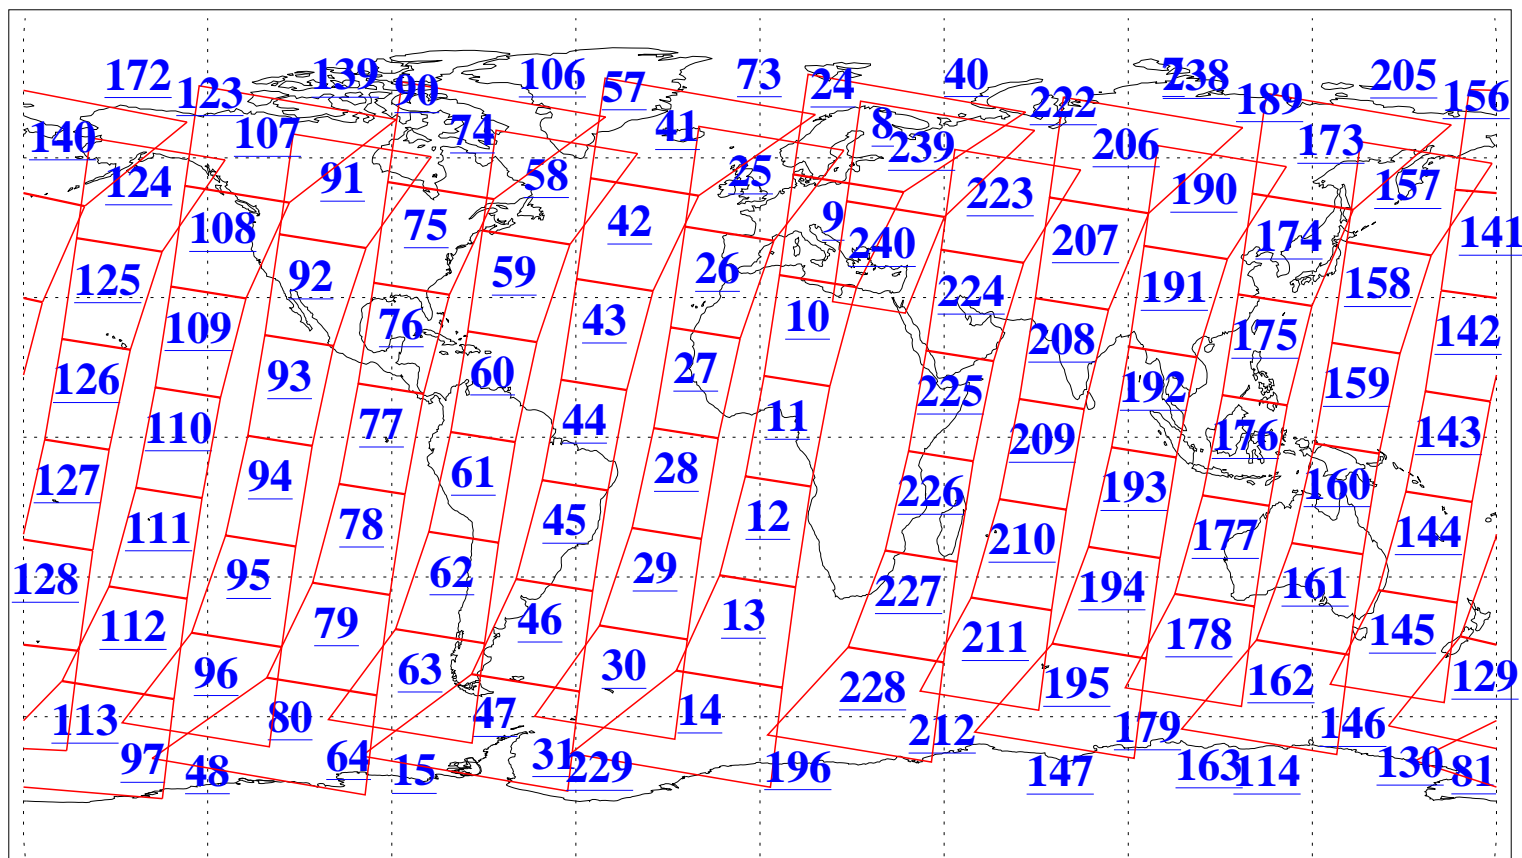

L1B Availability  
AMSU Granules: 240  
HSB Granules: 0  
AIRS Granules: 240

30 Jul 2006  
DoY 211  
Aqua Day 1548  
Granules: 1 to 120

Granules: 121 to 240

Legend: AMSU Available, HSB Available, AIRS Available

L1B Availability  
AMSU Granules: 240  
HSB Granules: 0  
AIRS Granules: 240

30 Jul 2006  
DoY 211  
Aqua Day 1548  
Ascending Granules

Descending Granules

Legend: AMSU Available, HSB Available, AIRS Available

L1B Availability  
 AMSU Granules: 240  
 HSB Granules: 0  
 AIRS Granules: 240

30 Jul 2006  
 DoY 211  
 Aqua Day 1548

Northern Hemisphere Granules

Southern Hemisphere Granules

Legend: AMSU Available, **HSB Available**, **AIRS Available**