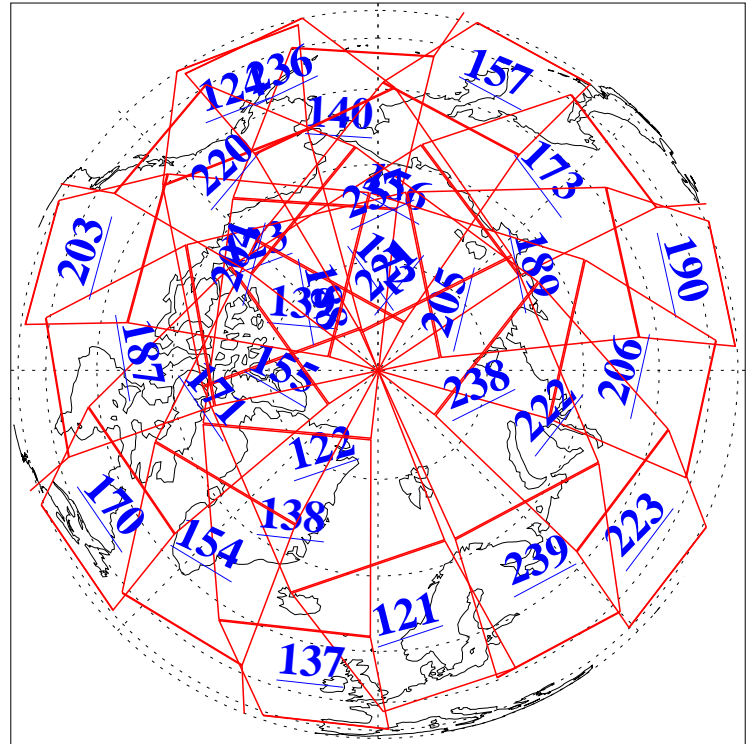

L1B Availability  
AMSU Granules: 240  
HSB Granules: 0  
AIRS Granules: 240

30 Jul 2006  
DoY 211  
Aqua Day 1548  
Granules: 1 to 120

Granules: 121 to 240

Legend: AMSU Available, HSB Available, AIRS Available

L1B Availability  
AMSU Granules: 240  
HSB Granules: 0  
AIRS Granules: 240

30 Jul 2006  
DoY 211  
Aqua Day 1548  
Ascending Granules

Descending Granules

Legend: AMSU Available, HSB Available, AIRS Available

L1B Availability  
 AMSU Granules: 240  
 HSB Granules: 0  
 AIRS Granules: 240

30 Jul 2006  
 DoY 211  
 Aqua Day 1548

Northern Hemisphere Granules

Southern Hemisphere Granules

Legend: AMSU Available, **HSB Available**, **AIRS Available**