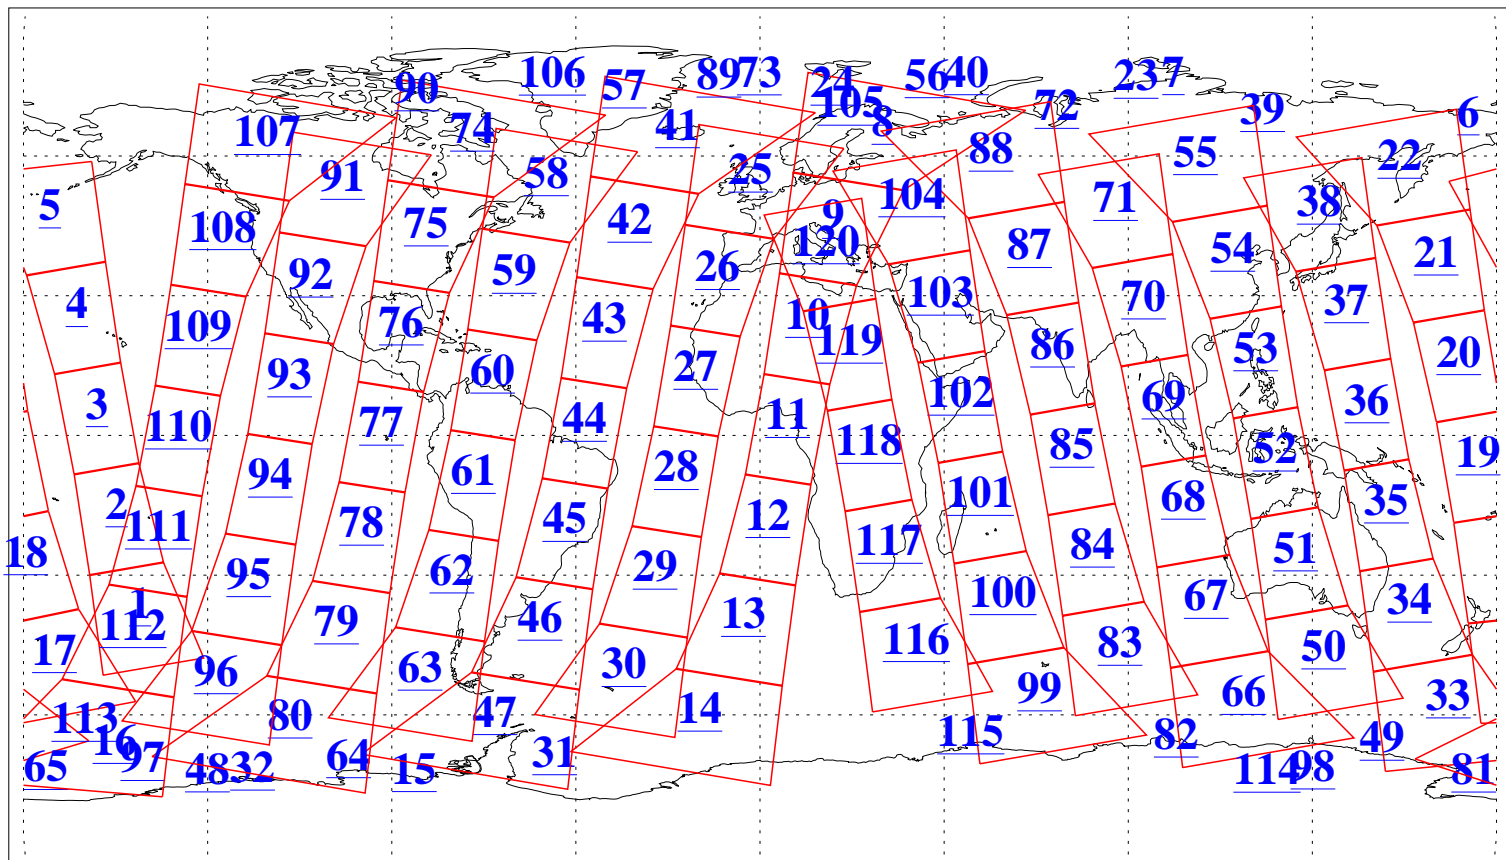

L1B Availability  
AMSU Granules: 240  
HSB Granules: 0  
AIRS Granules: 240

30 Jul 2006  
DoY 211  
Aqua Day 1548  
Granules: 1 to 120

Granules: 121 to 240

Legend: AMSU Available, HSB Available, AIRS Available

L1B Availability  
AMSU Granules: 240  
HSB Granules: 0  
AIRS Granules: 240

30 Jul 2006  
DoY 211  
Aqua Day 1548  
Ascending Granules

Descending Granules

Legend: AMSU Available, HSB Available, AIRS Available

L1B Availability  
 AMSU Granules: 240  
 HSB Granules: 0  
 AIRS Granules: 240

30 Jul 2006  
 DoY 211  
 Aqua Day 1548

Northern Hemisphere Granules

Southern Hemisphere Granules

Legend: AMSU Available, **HSB Available**, **AIRS Available**