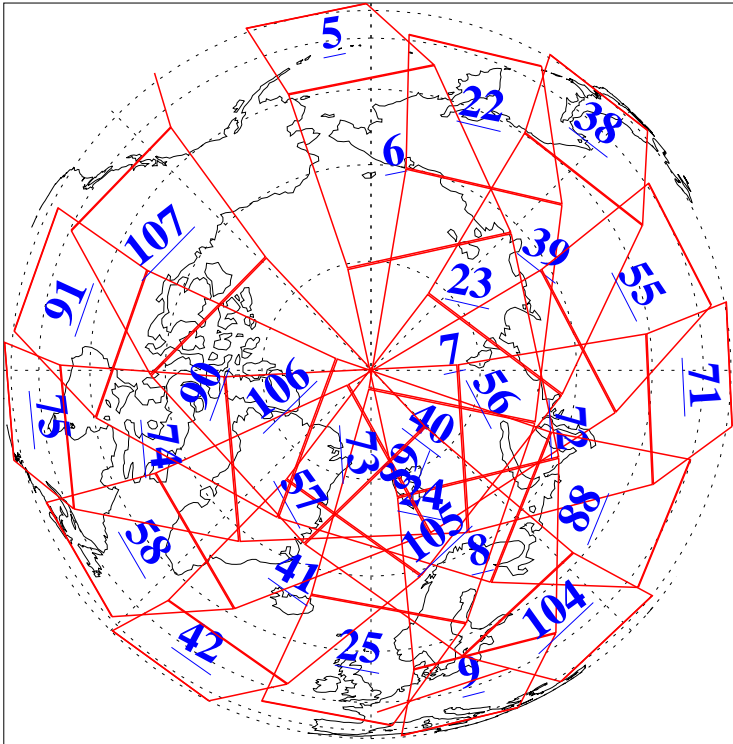

L1B Availability  
AMSU Granules: 240  
HSB Granules: 0  
AIRS Granules: 240

30 Jul 2006  
DoY 211  
Aqua Day 1548  
Granules: 1 to 120

Granules: 121 to 240

Legend: AMSU Available, HSB Available, AIRS Available

L1B Availability  
AMSU Granules: 240  
HSB Granules: 0  
AIRS Granules: 240

30 Jul 2006  
DoY 211  
Aqua Day 1548  
Ascending Granules

Descending Granules

Legend: AMSU Available, HSB Available, AIRS Available

L1B Availability  
 AMSU Granules: 240  
 HSB Granules: 0  
 AIRS Granules: 240

30 Jul 2006  
 DoY 211  
 Aqua Day 1548

Northern Hemisphere Granules

Southern Hemisphere Granules

Legend: AMSU Available, **HSB Available**, **AIRS Available**