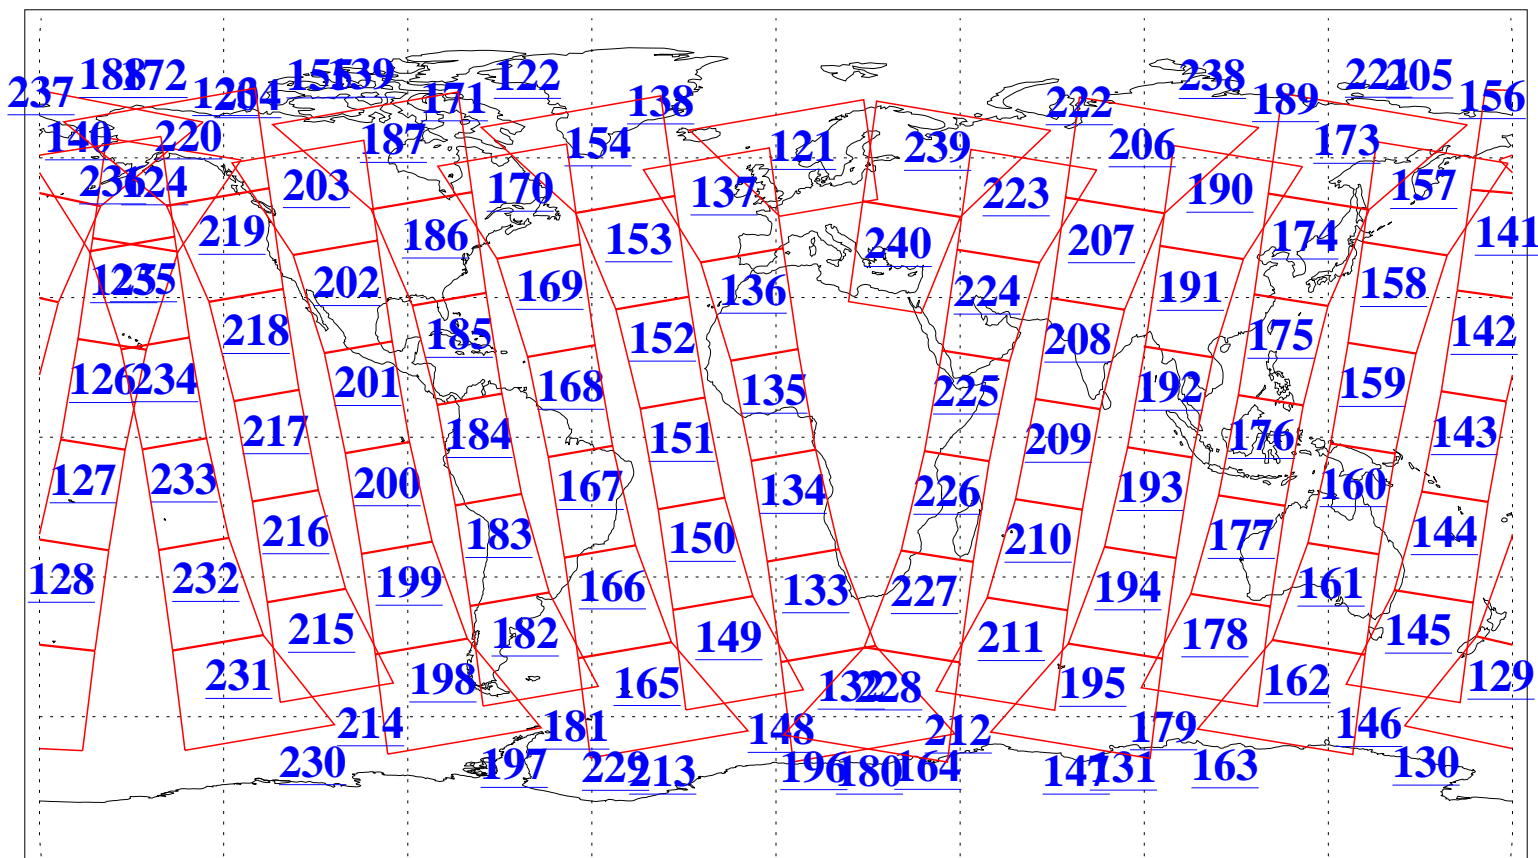

L1B Availability  
AMSU Granules: 240  
HSB Granules: 0  
AIRS Granules: 240

30 Jul 2006  
DoY 211  
Aqua Day 1548  
Granules: 1 to 120

Granules: 121 to 240

Legend: AMSU Available, HSB Available, AIRS Available

L1B Availability  
AMSU Granules: 240  
HSB Granules: 0  
AIRS Granules: 240

30 Jul 2006  
DoY 211  
Aqua Day 1548  
Ascending Granules

Descending Granules

Legend: AMSU Available, HSB Available, AIRS Available

L1B Availability  
 AMSU Granules: 240  
 HSB Granules: 0  
 AIRS Granules: 240

30 Jul 2006  
 DoY 211  
 Aqua Day 1548

Northern Hemisphere Granules

Southern Hemisphere Granules

Legend: AMSU Available, **HSB Available**, **AIRS Available**