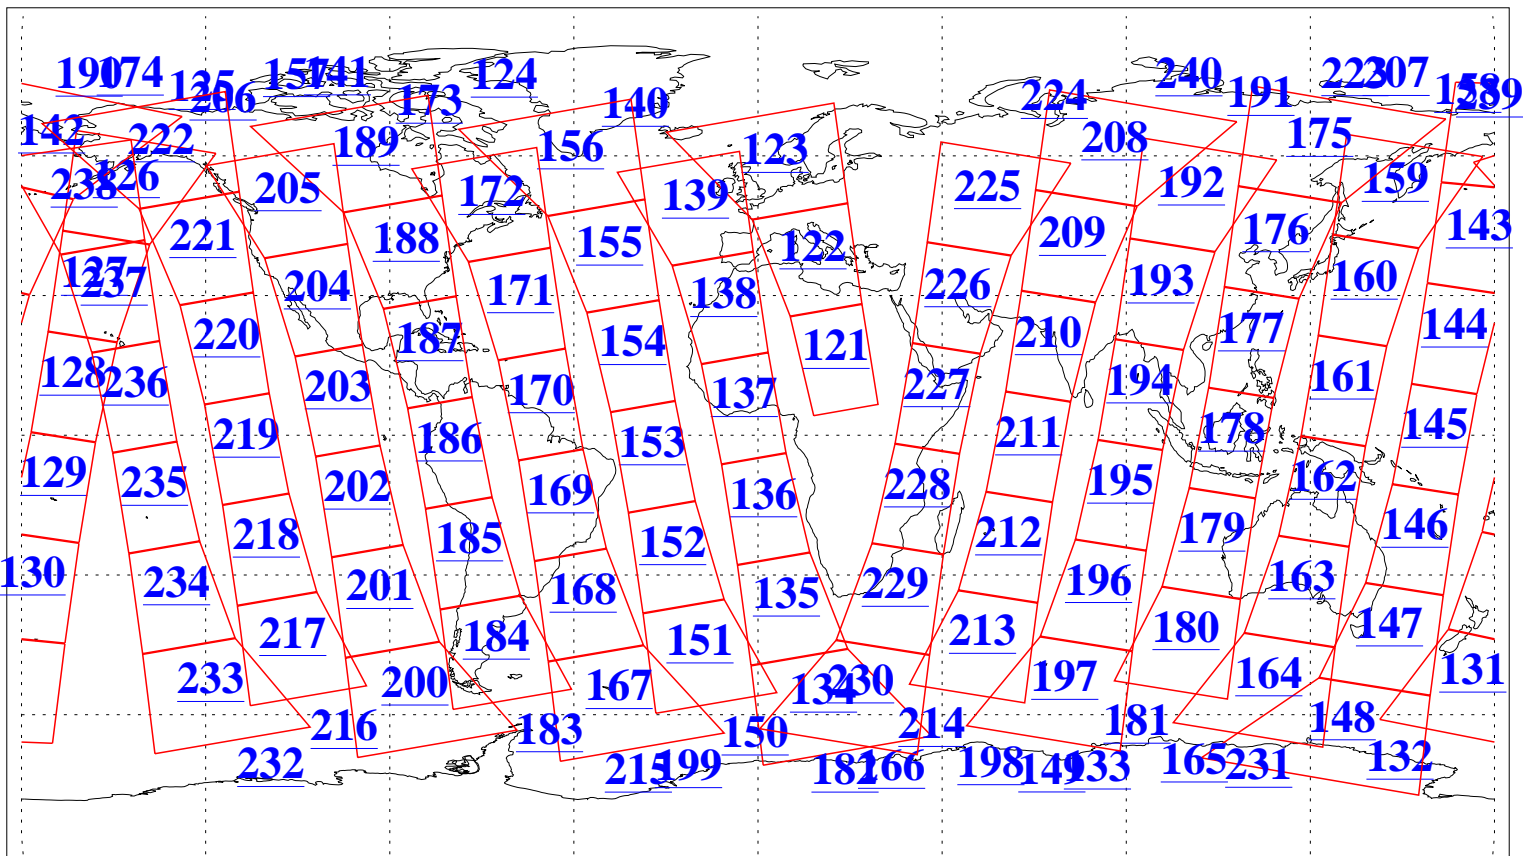

L1B Availability  
AMSU Granules: 240  
HSB Granules: 0  
AIRS Granules: 240

28 Jul 2006  
DoY 209  
Aqua Day 1546  
Granules: 1 to 120

Granules: 121 to 240

Legend: AMSU Available, HSB Available, AIRS Available

L1B Availability  
AMSU Granules: 240  
HSB Granules: 0  
AIRS Granules: 240

28 Jul 2006  
DoY 209  
Aqua Day 1546  
Ascending Granules

Descending Granules

Legend: AMSU Available, HSB Available, AIRS Available

L1B Availability  
 AMSU Granules: 240  
 HSB Granules: 0  
 AIRS Granules: 240

28 Jul 2006  
 DoY 209  
 Aqua Day 1546

Northern Hemisphere Granules

Southern Hemisphere Granules

Legend: AMSU Available, HSB Available, AIRS Available