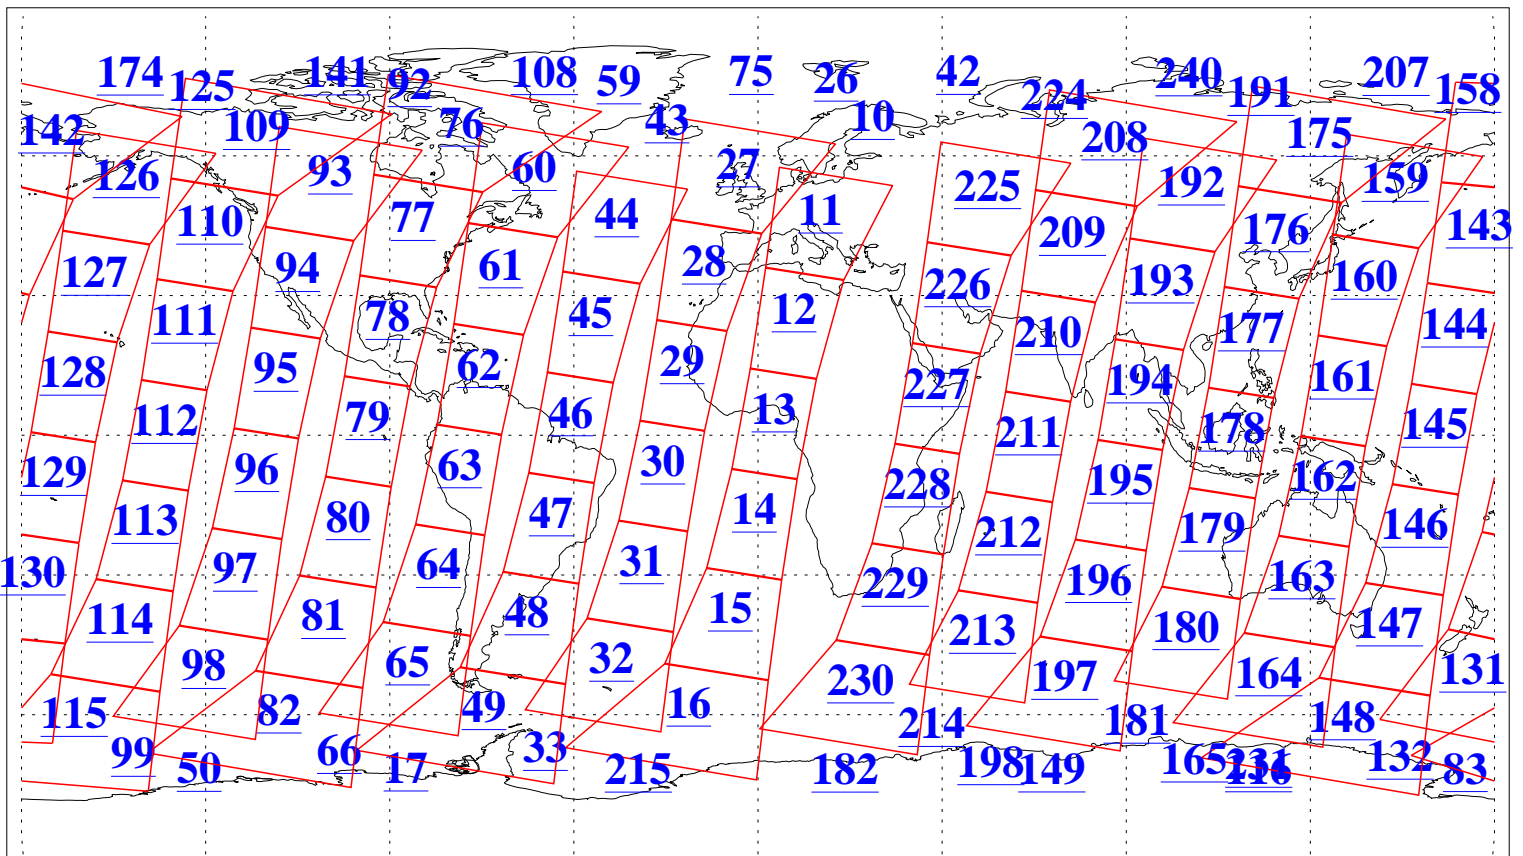

L1B Availability  
AMSU Granules: 240  
HSB Granules: 0  
AIRS Granules: 240

28 Jul 2006  
DoY 209  
Aqua Day 1546  
Granules: 1 to 120

Granules: 121 to 240

Legend: AMSU Available, HSB Available, AIRS Available

L1B Availability  
AMSU Granules: 240  
HSB Granules: 0  
AIRS Granules: 240

28 Jul 2006  
DoY 209  
Aqua Day 1546  
Ascending Granules

Descending Granules

Legend: AMSU Available, HSB Available, AIRS Available

L1B Availability  
 AMSU Granules: 240  
 HSB Granules: 0  
 AIRS Granules: 240

28 Jul 2006  
 DoY 209  
 Aqua Day 1546

Northern Hemisphere Granules

Southern Hemisphere Granules

Legend: AMSU Available, HSB Available, AIRS Available