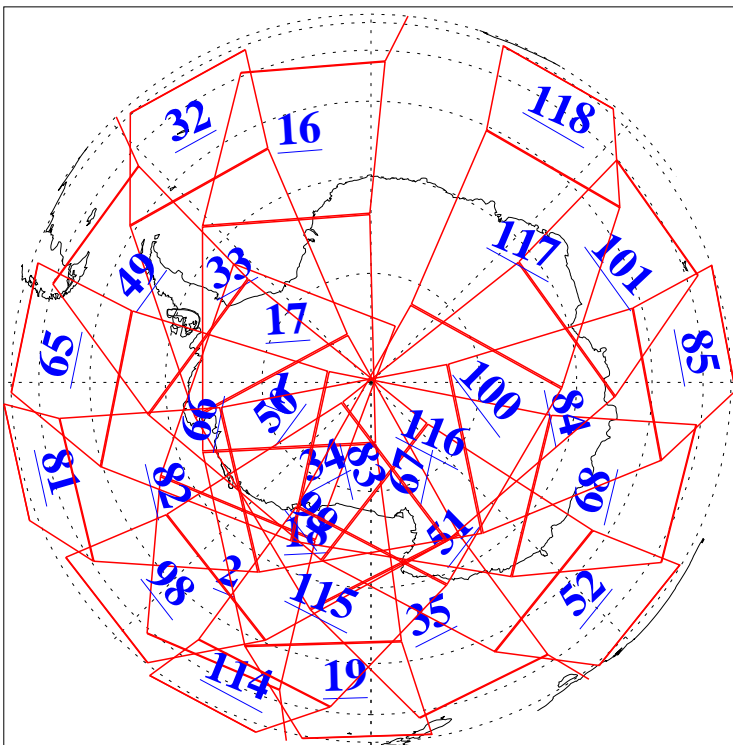

L1B Availability  
AMSU Granules: 240  
HSB Granules: 0  
AIRS Granules: 240

28 Jul 2006  
DoY 209  
Aqua Day 1546  
Granules: 1 to 120

Granules: 121 to 240

Legend: AMSU Available, HSB Available, AIRS Available

L1B Availability  
AMSU Granules: 240  
HSB Granules: 0  
AIRS Granules: 240

28 Jul 2006  
DoY 209  
Aqua Day 1546  
Ascending Granules

Descending Granules

Legend: AMSU Available, HSB Available, AIRS Available

L1B Availability  
 AMSU Granules: 240  
 HSB Granules: 0  
 AIRS Granules: 240

28 Jul 2006  
 DoY 209  
 Aqua Day 1546

Northern Hemisphere Granules

Southern Hemisphere Granules

Legend: AMSU Available, HSB Available, AIRS Available