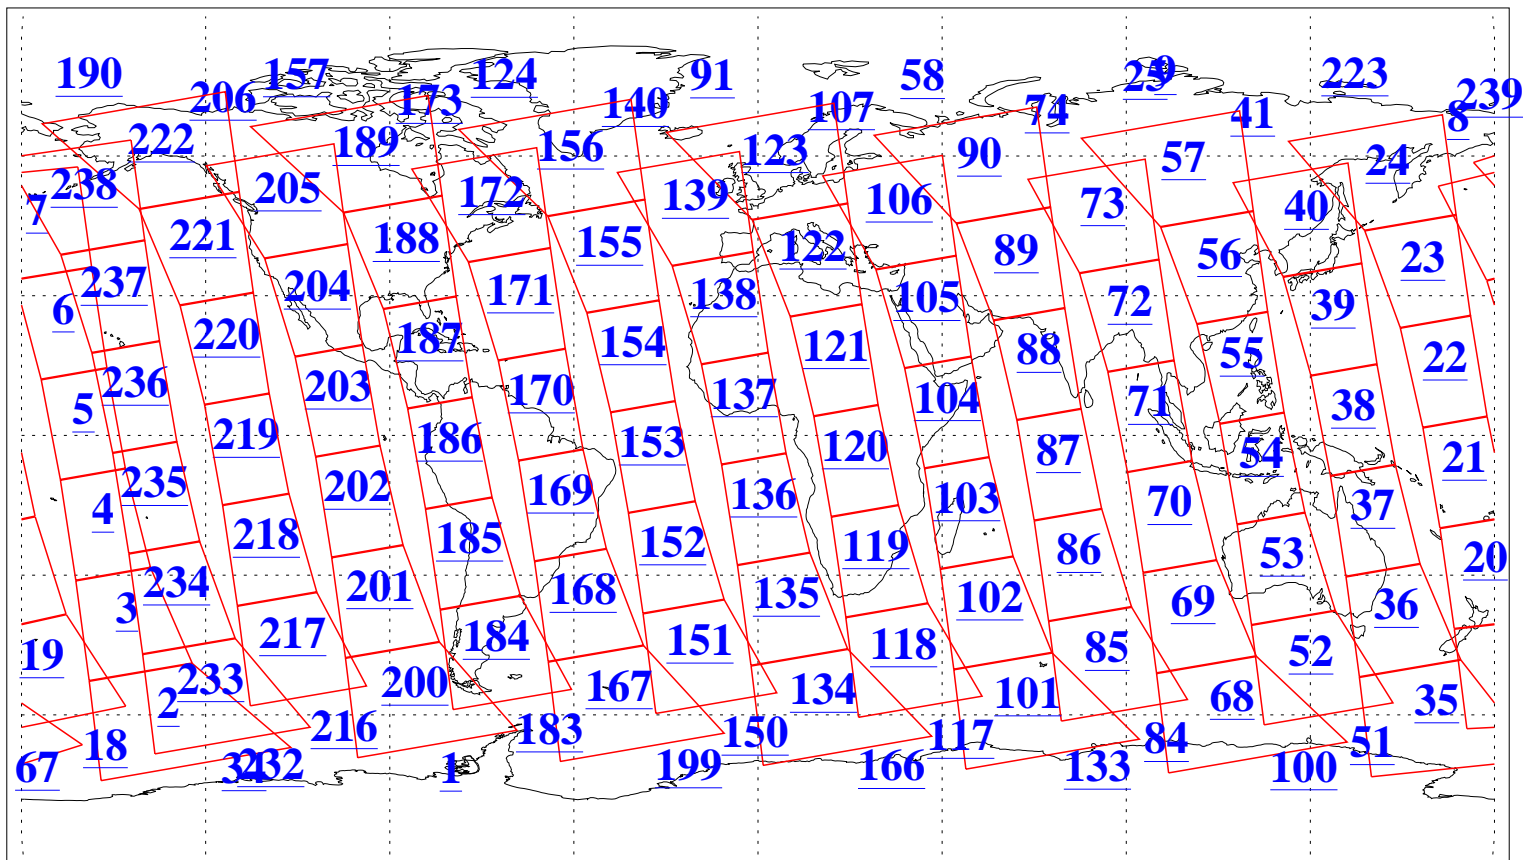

L1B Availability  
AMSU Granules: 240  
HSB Granules: 0  
AIRS Granules: 240

28 Jul 2006  
DoY 209  
Aqua Day 1546  
Granules: 1 to 120

Granules: 121 to 240

Legend: AMSU Available, HSB Available, AIRS Available

L1B Availability  
AMSU Granules: 240  
HSB Granules: 0  
AIRS Granules: 240

28 Jul 2006  
DoY 209  
Aqua Day 1546  
Ascending Granules

Descending Granules

Legend: AMSU Available, HSB Available, AIRS Available

L1B Availability  
 AMSU Granules: 240  
 HSB Granules: 0  
 AIRS Granules: 240

28 Jul 2006  
 DoY 209  
 Aqua Day 1546

Northern Hemisphere Granules

Southern Hemisphere Granules

Legend: AMSU Available, HSB Available, AIRS Available