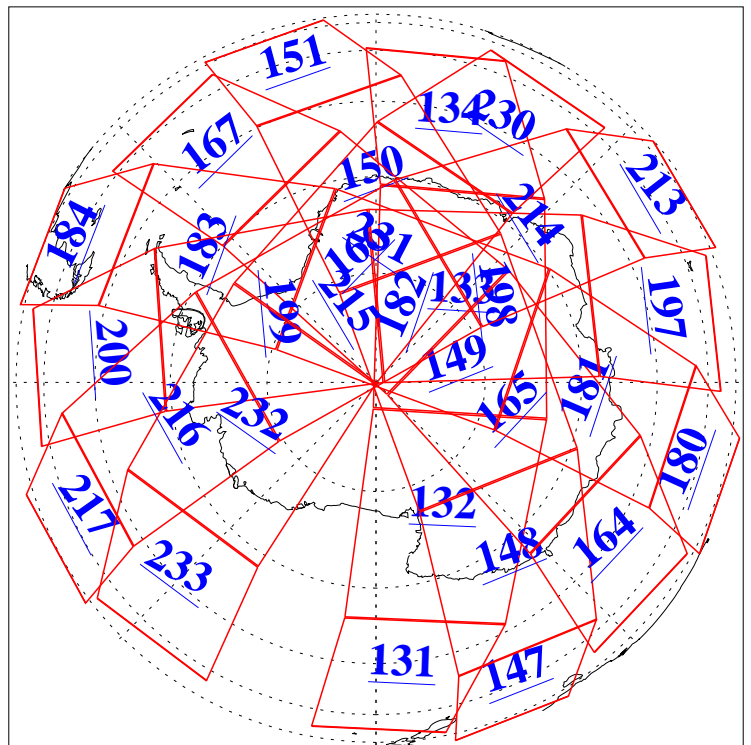

L1B Availability  
AMSU Granules: 240  
HSB Granules: 0  
AIRS Granules: 240

28 Jul 2006  
DoY 209  
Aqua Day 1546  
Granules: 1 to 120

Granules: 121 to 240

Legend: AMSU Available, HSB Available, AIRS Available

L1B Availability  
AMSU Granules: 240  
HSB Granules: 0  
AIRS Granules: 240

28 Jul 2006  
DoY 209  
Aqua Day 1546  
Ascending Granules

Descending Granules

Legend: AMSU Available, HSB Available, AIRS Available

L1B Availability  
 AMSU Granules: 240  
 HSB Granules: 0  
 AIRS Granules: 240

28 Jul 2006  
 DoY 209  
 Aqua Day 1546

Northern Hemisphere Granules

Southern Hemisphere Granules

Legend: AMSU Available, HSB Available, AIRS Available