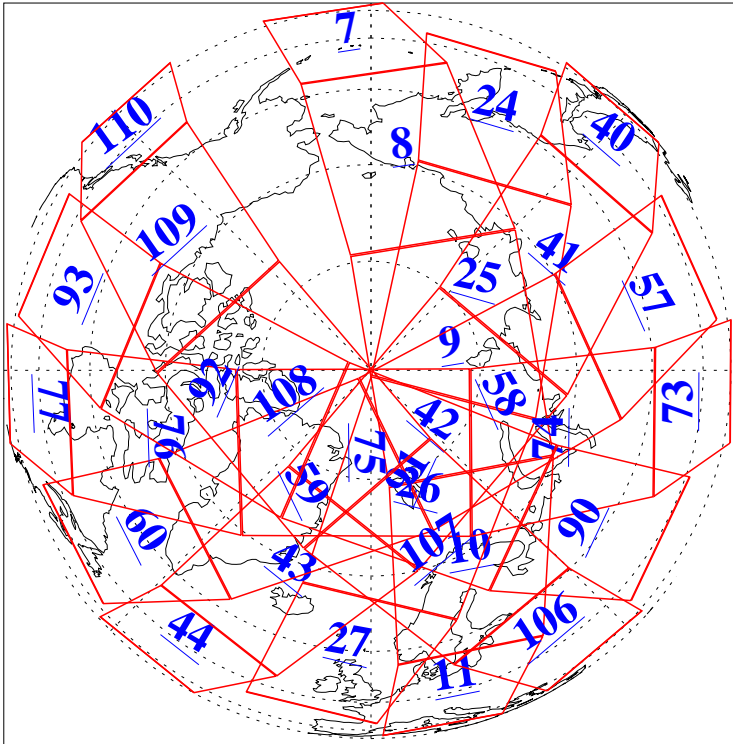

L1B Availability  
AMSU Granules: 240  
HSB Granules: 0  
AIRS Granules: 240

28 Jul 2006  
DoY 209  
Aqua Day 1546  
Granules: 1 to 120

Granules: 121 to 240

Legend: AMSU Available, HSB Available, AIRS Available

L1B Availability  
AMSU Granules: 240  
HSB Granules: 0  
AIRS Granules: 240

28 Jul 2006  
DoY 209  
Aqua Day 1546  
Ascending Granules

Descending Granules

Legend: AMSU Available, HSB Available, AIRS Available

L1B Availability  
 AMSU Granules: 240  
 HSB Granules: 0  
 AIRS Granules: 240

28 Jul 2006  
 DoY 209  
 Aqua Day 1546

Northern Hemisphere Granules

Southern Hemisphere Granules

Legend: AMSU Available, HSB Available, AIRS Available