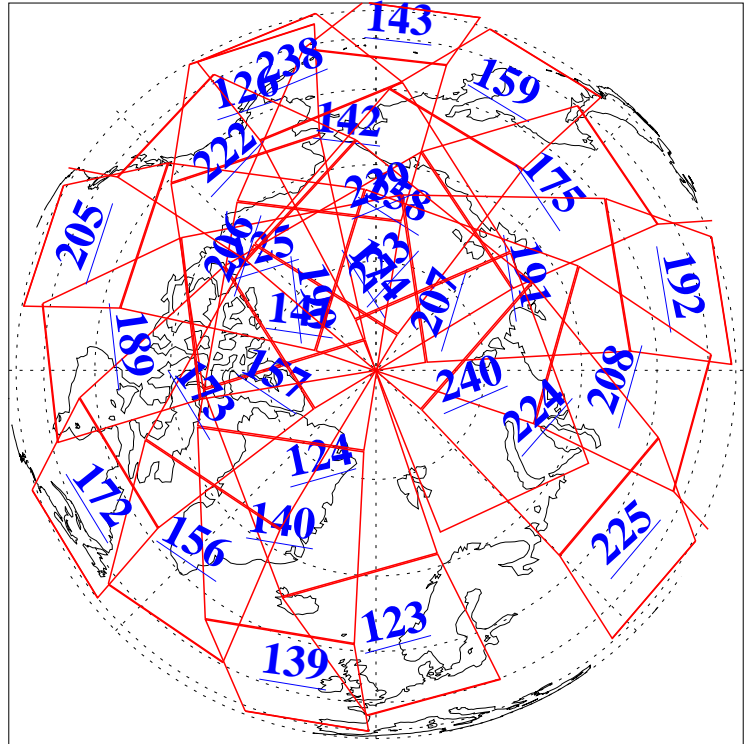

L1B Availability  
AMSU Granules: 240  
HSB Granules: 0  
AIRS Granules: 240

28 Jul 2006  
DoY 209  
Aqua Day 1546  
Granules: 1 to 120

Granules: 121 to 240

Legend: AMSU Available, HSB Available, AIRS Available

L1B Availability  
AMSU Granules: 240  
HSB Granules: 0  
AIRS Granules: 240

28 Jul 2006  
DoY 209  
Aqua Day 1546  
Ascending Granules

Descending Granules

Legend: AMSU Available, HSB Available, AIRS Available

L1B Availability  
 AMSU Granules: 240  
 HSB Granules: 0  
 AIRS Granules: 240

28 Jul 2006  
 DoY 209  
 Aqua Day 1546

Northern Hemisphere Granules

Southern Hemisphere Granules

Legend: AMSU Available, HSB Available, AIRS Available