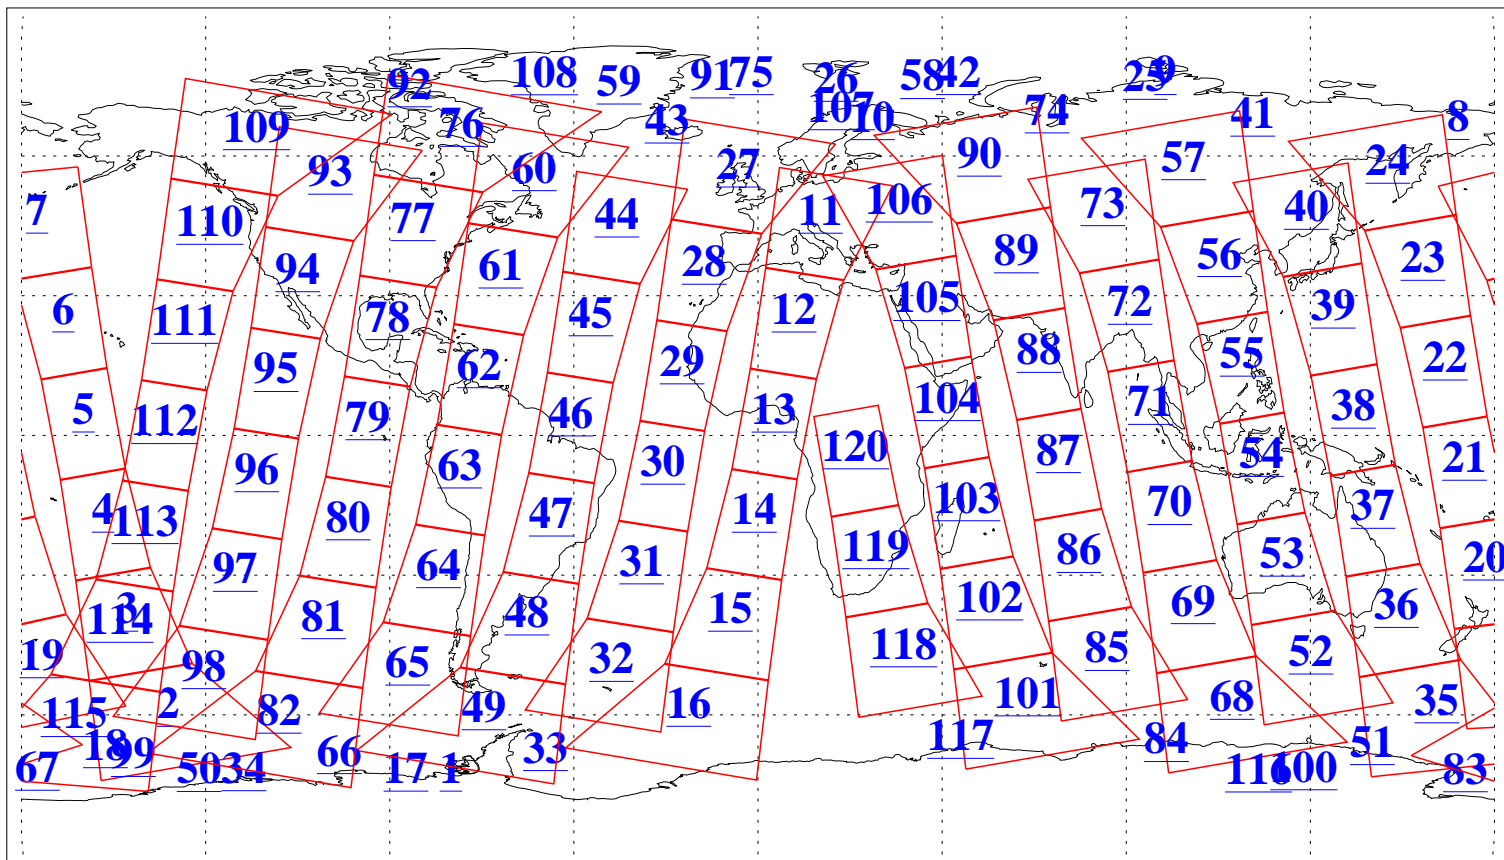

L1B Availability  
AMSU Granules: 240  
HSB Granules: 0  
AIRS Granules: 240

28 Jul 2006  
DoY 209  
Aqua Day 1546  
Granules: 1 to 120

Granules: 121 to 240

Legend: AMSU Available, HSB Available, AIRS Available

L1B Availability  
AMSU Granules: 240  
HSB Granules: 0  
AIRS Granules: 240

28 Jul 2006  
DoY 209  
Aqua Day 1546  
Ascending Granules

Descending Granules

Legend: AMSU Available, HSB Available, AIRS Available

L1B Availability  
 AMSU Granules: 240  
 HSB Granules: 0  
 AIRS Granules: 240

28 Jul 2006  
 DoY 209  
 Aqua Day 1546

Northern Hemisphere Granules

Southern Hemisphere Granules

Legend: AMSU Available, HSB Available, AIRS Available