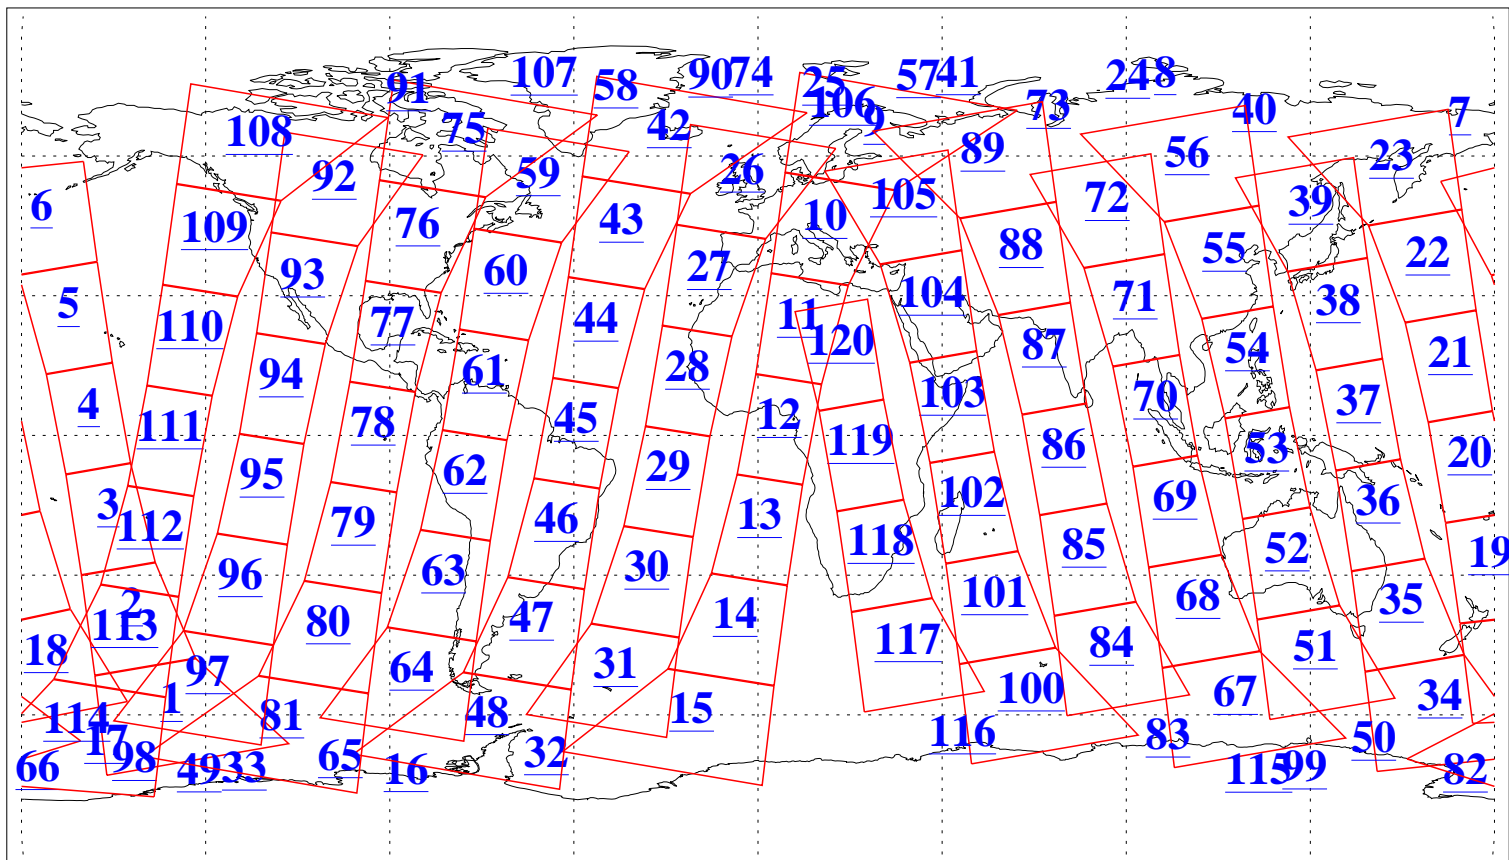

L1B Availability
AMSU Granules: 240
HSB Granules: 0
AIRS Granules: 240

21 Jul 2006
DoY 202
Aqua Day 1539
Granules: 1 to 120

Granules: 121 to 240

Legend: AMSU Available, HSB Available, AIRS Available

L1B Availability
AMSU Granules: 240
HSB Granules: 0
AIRS Granules: 240

21 Jul 2006
DoY 202
Aqua Day 1539
Ascending Granules

Descending Granules

Legend: AMSU Available, HSB Available, AIRS Available

L1B Availability
 AMSU Granules: 240
 HSB Granules: 0
 AIRS Granules: 240

21 Jul 2006
 DoY 202
 Aqua Day 1539

Northern Hemisphere Granules

Southern Hemisphere Granules

Legend: AMSU Available, HSB Available, AIRS Available