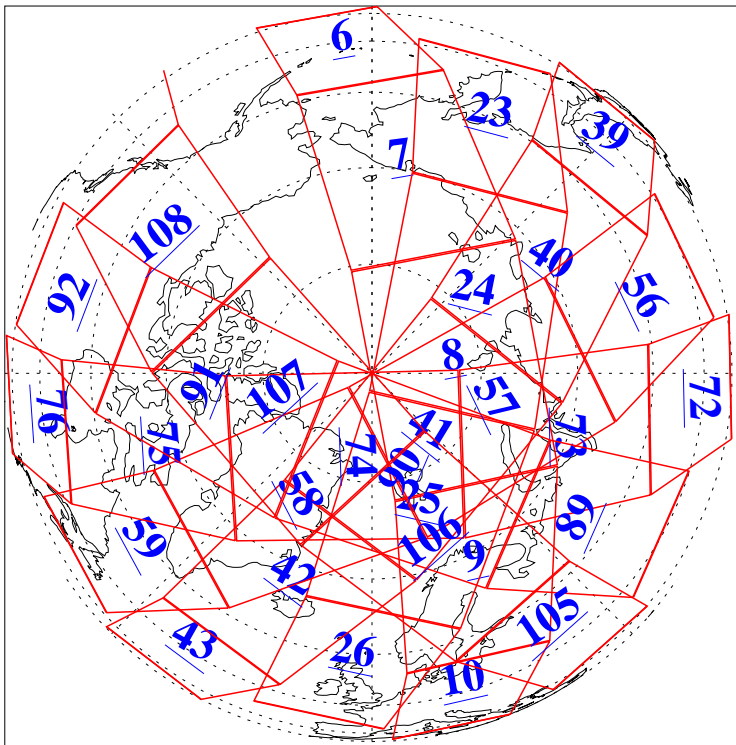

L1B Availability
AMSU Granules: 240
HSB Granules: 0
AIRS Granules: 240

21 Jul 2006
DoY 202
Aqua Day 1539
Granules: 1 to 120

Granules: 121 to 240

Legend: AMSU Available, HSB Available, AIRS Available

L1B Availability
AMSU Granules: 240
HSB Granules: 0
AIRS Granules: 240

21 Jul 2006
DoY 202
Aqua Day 1539
Ascending Granules

Descending Granules

Legend: AMSU Available, HSB Available, AIRS Available

L1B Availability
 AMSU Granules: 240
 HSB Granules: 0
 AIRS Granules: 240

21 Jul 2006
 DoY 202
 Aqua Day 1539

Northern Hemisphere Granules

Southern Hemisphere Granules

Legend: AMSU Available, HSB Available, AIRS Available