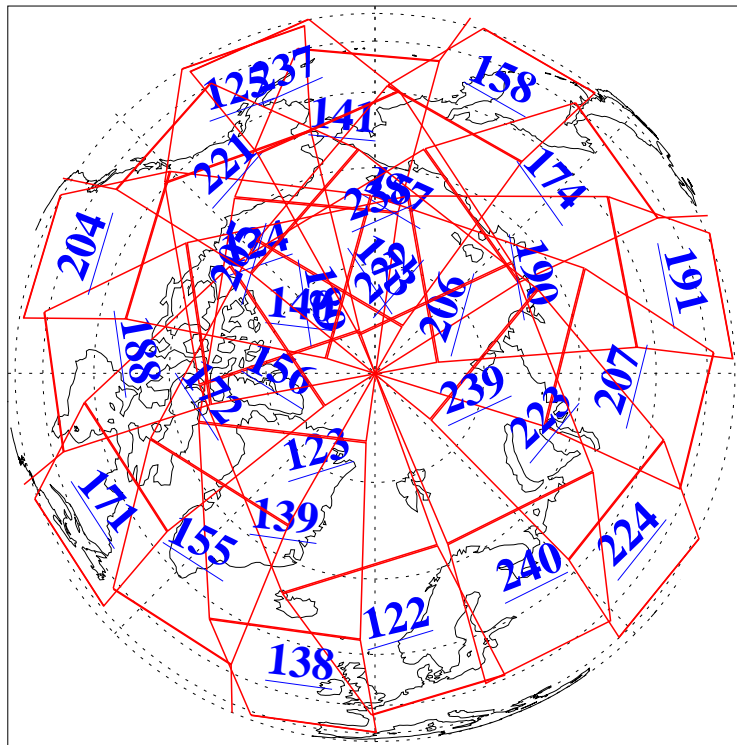

21 Jul 2006
DoY 202
Aqua Day 1539
Ascending Granules

Descending Granules

Legend: AMSU Available, HSB Available, AIRS Available

L1B Availability
 AMSU Granules: 240
 HSB Granules: 0
 AIRS Granules: 240

21 Jul 2006
 DoY 202
 Aqua Day 1539

Northern Hemisphere Granules

Southern Hemisphere Granules

Legend: AMSU Available, HSB Available, AIRS Available