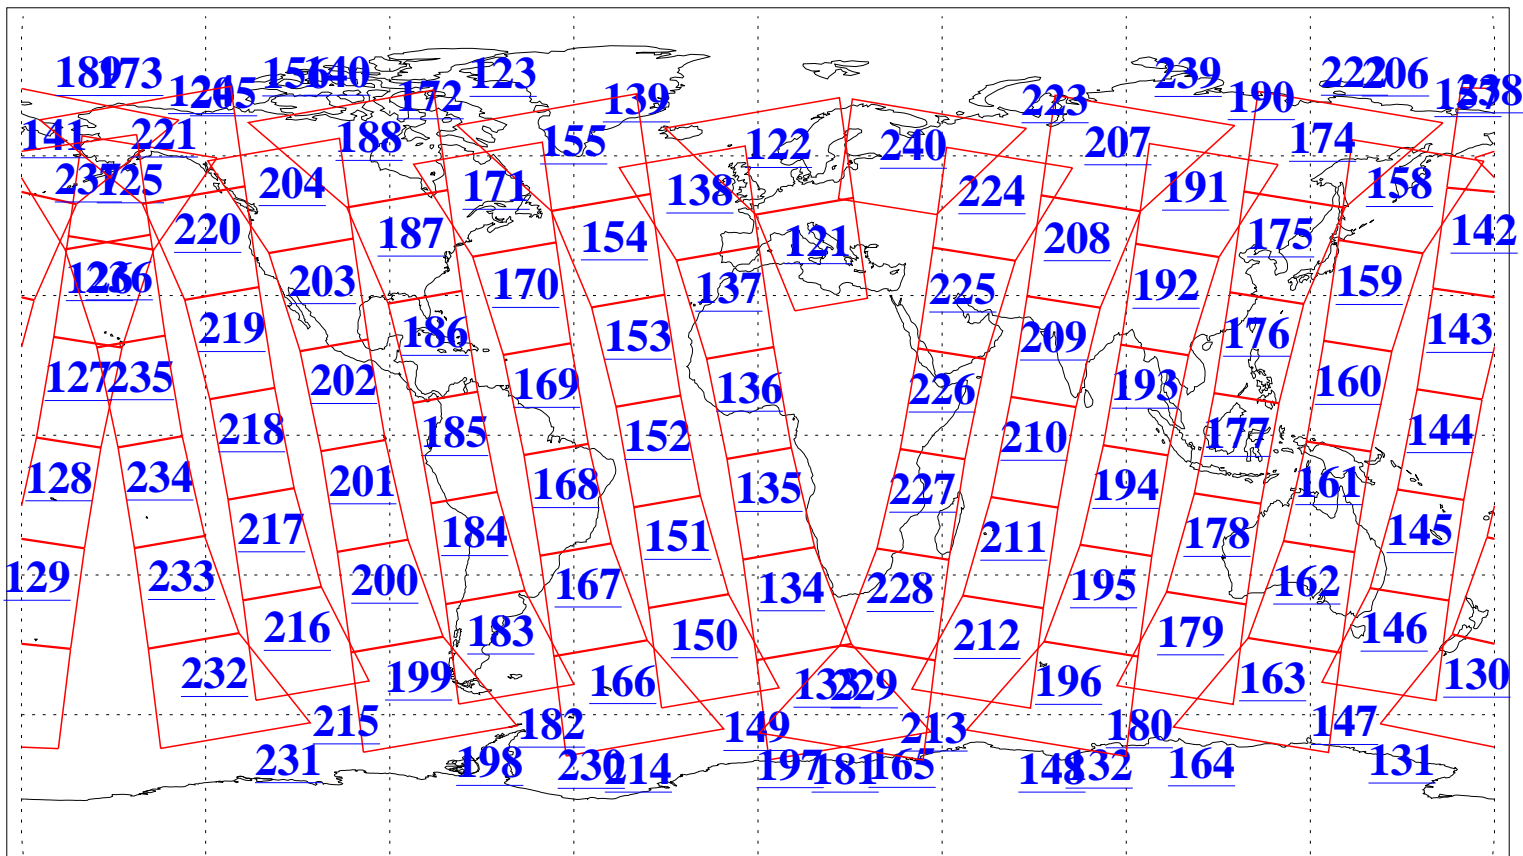

L1B Availability
AMSU Granules: 240
HSB Granules: 0
AIRS Granules: 240

21 Jul 2006
DoY 202
Aqua Day 1539
Granules: 1 to 120

Granules: 121 to 240

Legend: AMSU Available, HSB Available, AIRS Available

L1B Availability
AMSU Granules: 240
HSB Granules: 0
AIRS Granules: 240

21 Jul 2006
DoY 202
Aqua Day 1539
Ascending Granules

Descending Granules

Legend: AMSU Available, HSB Available, AIRS Available

L1B Availability
 AMSU Granules: 240
 HSB Granules: 0
 AIRS Granules: 240

21 Jul 2006
 DoY 202
 Aqua Day 1539

Northern Hemisphere Granules

Southern Hemisphere Granules

Legend: AMSU Available, HSB Available, AIRS Available