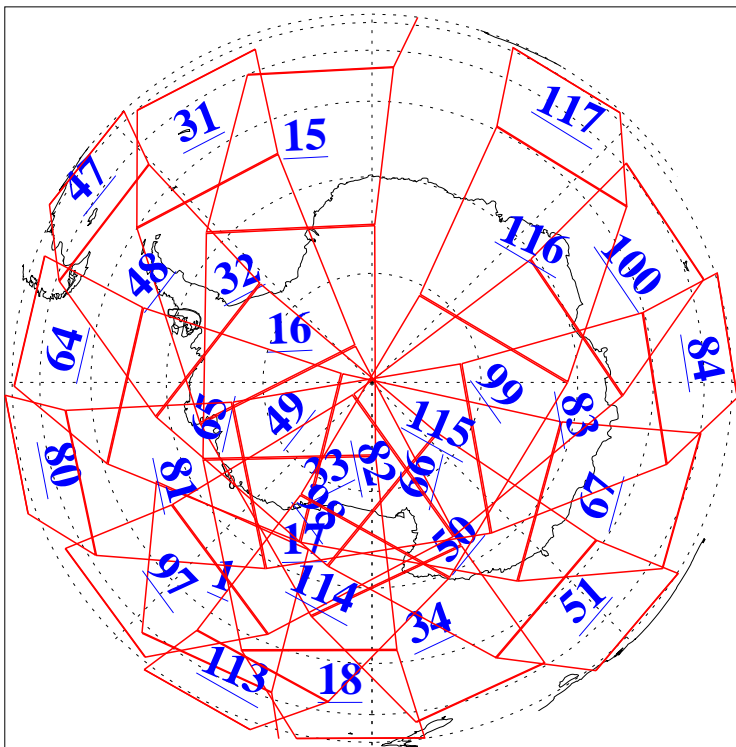

L1B Availability
AMSU Granules: 240
HSB Granules: 0
AIRS Granules: 240

21 Jul 2006
DoY 202
Aqua Day 1539
Granules: 1 to 120

Granules: 121 to 240

Legend: AMSU Available, HSB Available, AIRS Available

L1B Availability
AMSU Granules: 240
HSB Granules: 0
AIRS Granules: 240

21 Jul 2006
DoY 202
Aqua Day 1539
Ascending Granules

Descending Granules

Legend: AMSU Available, HSB Available, AIRS Available

L1B Availability
 AMSU Granules: 240
 HSB Granules: 0
 AIRS Granules: 240

21 Jul 2006
 DoY 202
 Aqua Day 1539

Northern Hemisphere Granules

Southern Hemisphere Granules

Legend: AMSU Available, HSB Available, AIRS Available