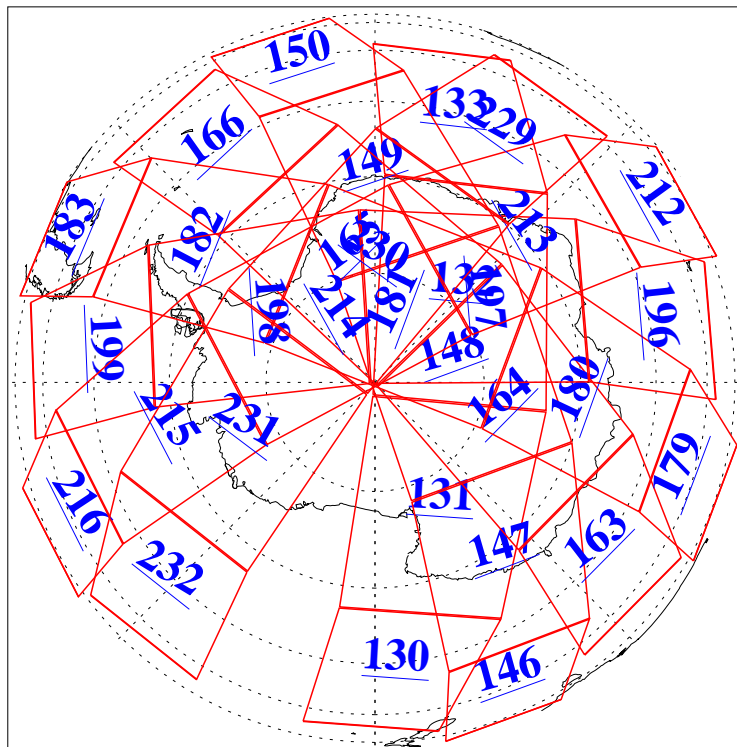

21 Jul 2006
DoY 202
Aqua Day 1539
Ascending Granules

Descending Granules

Legend: AMSU Available, HSB Available, AIRS Available

L1B Availability
 AMSU Granules: 240
 HSB Granules: 0
 AIRS Granules: 240

21 Jul 2006
 DoY 202
 Aqua Day 1539

Northern Hemisphere Granules

Southern Hemisphere Granules

Legend: AMSU Available, HSB Available, AIRS Available