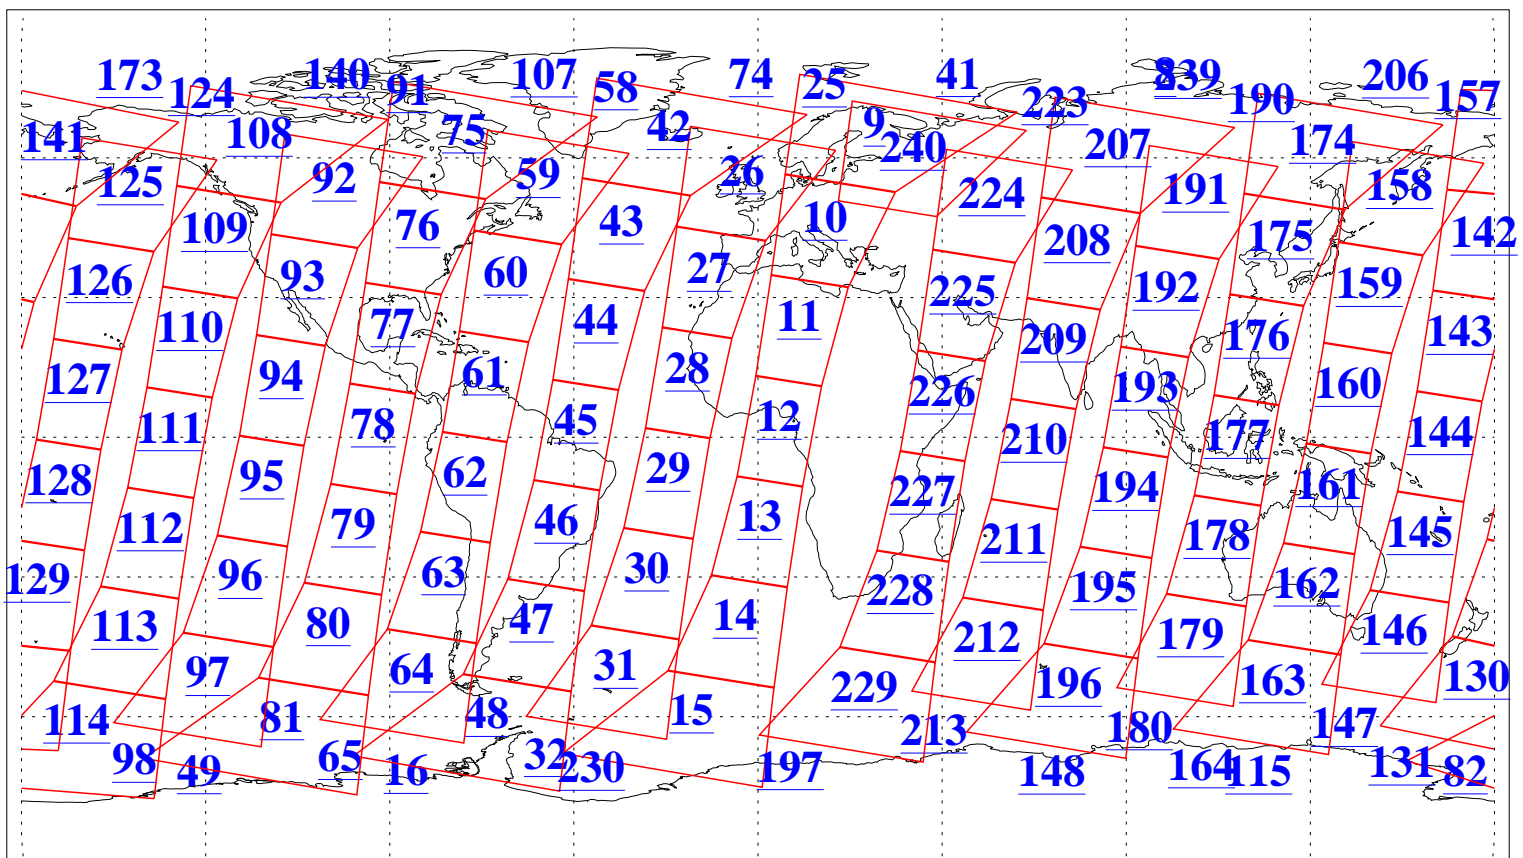

L1B Availability
AMSU Granules: 240
HSB Granules: 0
AIRS Granules: 240

21 Jul 2006
DoY 202
Aqua Day 1539
Granules: 1 to 120

Granules: 121 to 240

Legend: AMSU Available, HSB Available, AIRS Available

L1B Availability
AMSU Granules: 240
HSB Granules: 0
AIRS Granules: 240

21 Jul 2006
DoY 202
Aqua Day 1539
Ascending Granules

Descending Granules

Legend: AMSU Available, HSB Available, AIRS Available

L1B Availability
 AMSU Granules: 240
 HSB Granules: 0
 AIRS Granules: 240

21 Jul 2006
 DoY 202
 Aqua Day 1539

Northern Hemisphere Granules

Southern Hemisphere Granules

Legend: AMSU Available, HSB Available, AIRS Available