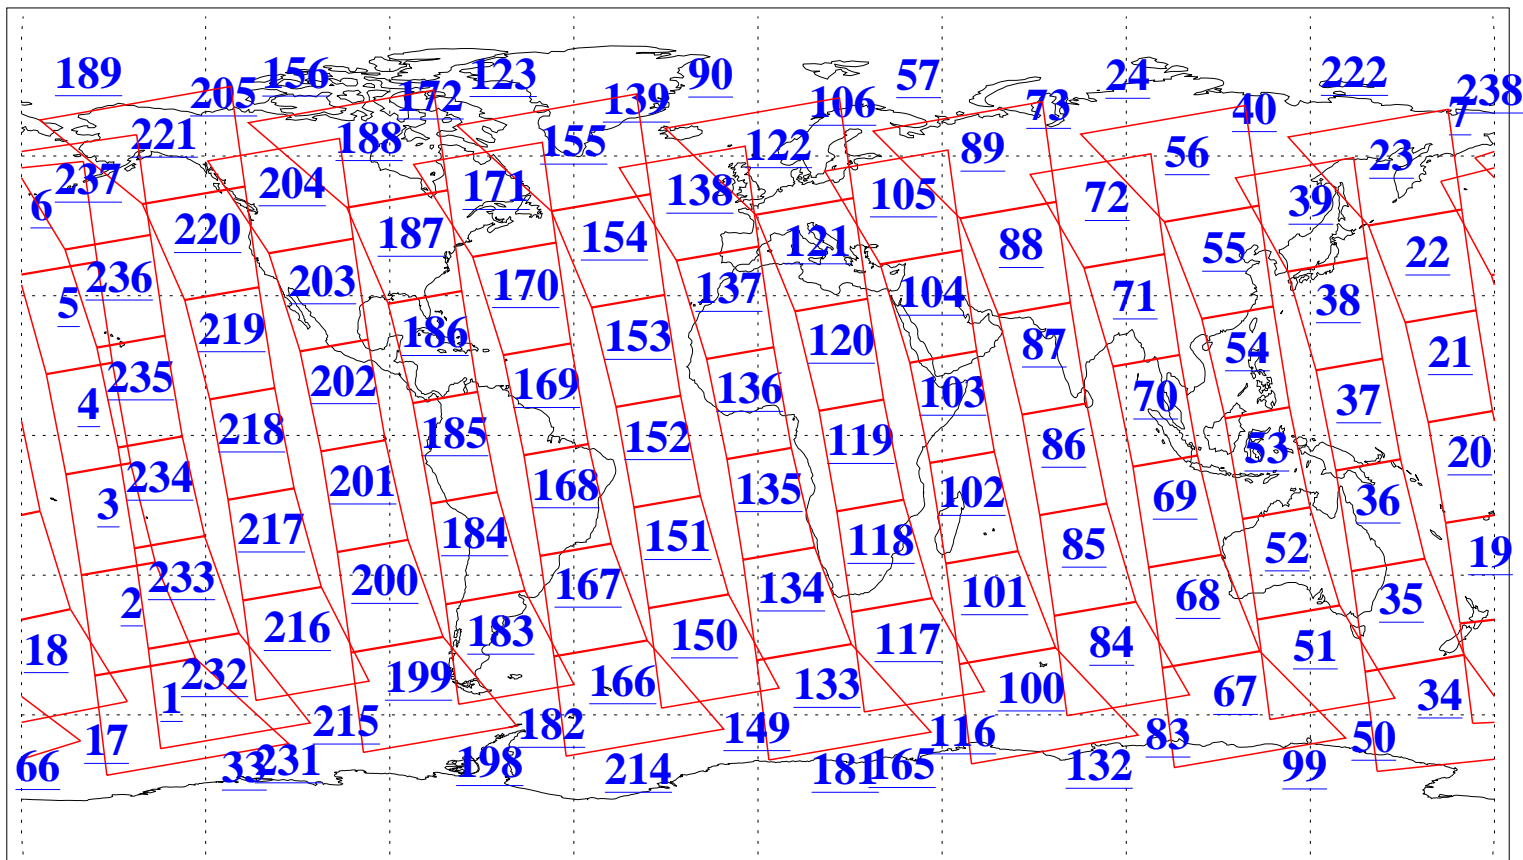

L1B Availability
AMSU Granules: 240
HSB Granules: 0
AIRS Granules: 240

21 Jul 2006
DoY 202
Aqua Day 1539
Granules: 1 to 120

Granules: 121 to 240

Legend: AMSU Available, HSB Available, AIRS Available

L1B Availability
AMSU Granules: 240
HSB Granules: 0
AIRS Granules: 240

21 Jul 2006
DoY 202
Aqua Day 1539
Ascending Granules

Descending Granules

Legend: AMSU Available, HSB Available, AIRS Available

L1B Availability
 AMSU Granules: 240
 HSB Granules: 0
 AIRS Granules: 240

21 Jul 2006
 DoY 202
 Aqua Day 1539

Northern Hemisphere Granules

Southern Hemisphere Granules

Legend: AMSU Available, HSB Available, AIRS Available