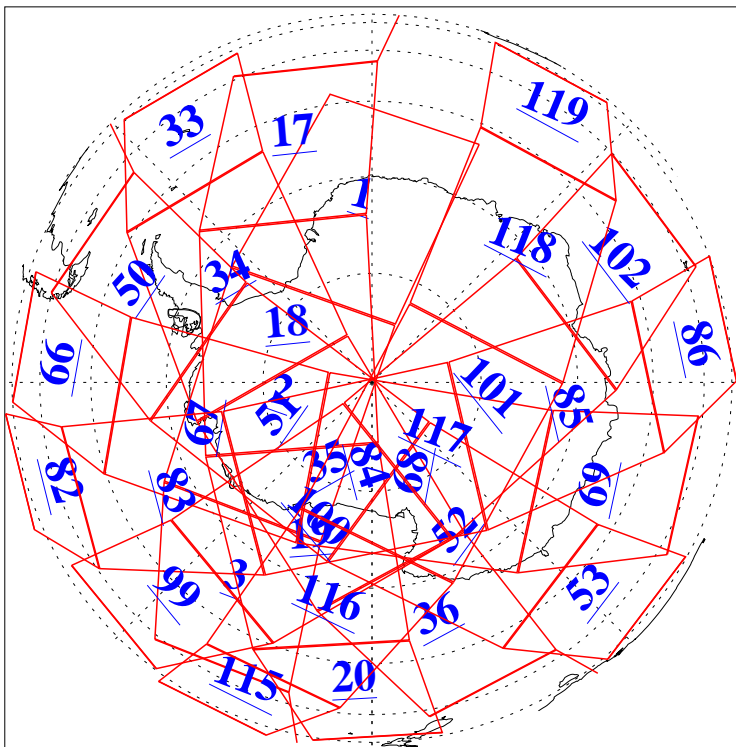

L1B Availability
AMSU Granules: 240
HSB Granules: 0
AIRS Granules: 240

19 Jul 2006
DoY 200
Aqua Day 1537
Granules: 1 to 120

Granules: 121 to 240

Legend: AMSU Available, HSB Available, AIRS Available

L1B Availability
AMSU Granules: 240
HSB Granules: 0
AIRS Granules: 240

19 Jul 2006
DoY 200
Aqua Day 1537
Ascending Granules

Descending Granules

Legend: AMSU Available, HSB Available, AIRS Available

L1B Availability
 AMSU Granules: 240
 HSB Granules: 0
 AIRS Granules: 240

19 Jul 2006
 DoY 200
 Aqua Day 1537

Northern Hemisphere Granules

Southern Hemisphere Granules

Legend: AMSU Available, HSB Available, AIRS Available