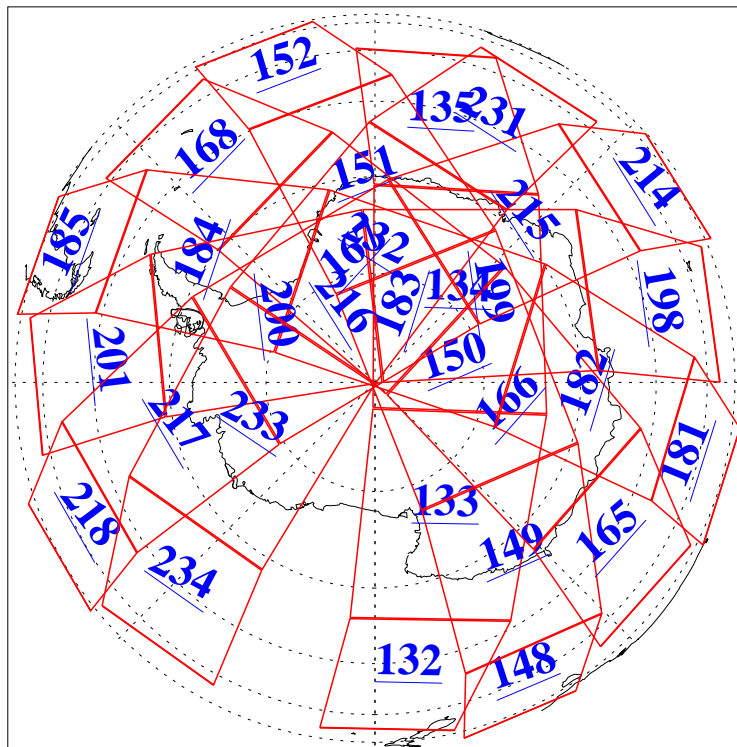

L1B Availability
AMSU Granules: 240
HSB Granules: 0
AIRS Granules: 240

19 Jul 2006
DoY 200
Aqua Day 1537
Granules: 1 to 120

Granules: 121 to 240

Legend: AMSU Available, HSB Available, AIRS Available

L1B Availability
AMSU Granules: 240
HSB Granules: 0
AIRS Granules: 240

19 Jul 2006
DoY 200
Aqua Day 1537
Ascending Granules

Descending Granules

Legend: AMSU Available, HSB Available, AIRS Available

L1B Availability
 AMSU Granules: 240
 HSB Granules: 0
 AIRS Granules: 240

19 Jul 2006
 DoY 200
 Aqua Day 1537

Northern Hemisphere Granules

Southern Hemisphere Granules

Legend: AMSU Available, HSB Available, AIRS Available