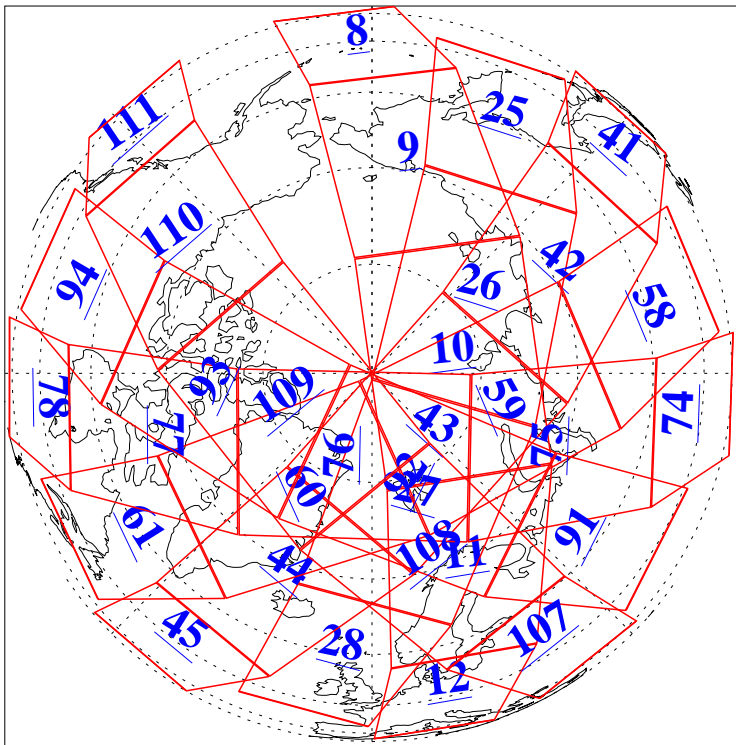

L1B Availability
AMSU Granules: 240
HSB Granules: 0
AIRS Granules: 240

19 Jul 2006
DoY 200
Aqua Day 1537
Granules: 1 to 120

Granules: 121 to 240

Legend: AMSU Available, HSB Available, AIRS Available

L1B Availability
AMSU Granules: 240
HSB Granules: 0
AIRS Granules: 240

19 Jul 2006
DoY 200
Aqua Day 1537
Ascending Granules

Descending Granules

Legend: AMSU Available, HSB Available, AIRS Available

L1B Availability
 AMSU Granules: 240
 HSB Granules: 0
 AIRS Granules: 240

19 Jul 2006
 DoY 200
 Aqua Day 1537

Northern Hemisphere Granules

Southern Hemisphere Granules

Legend: AMSU Available, HSB Available, AIRS Available