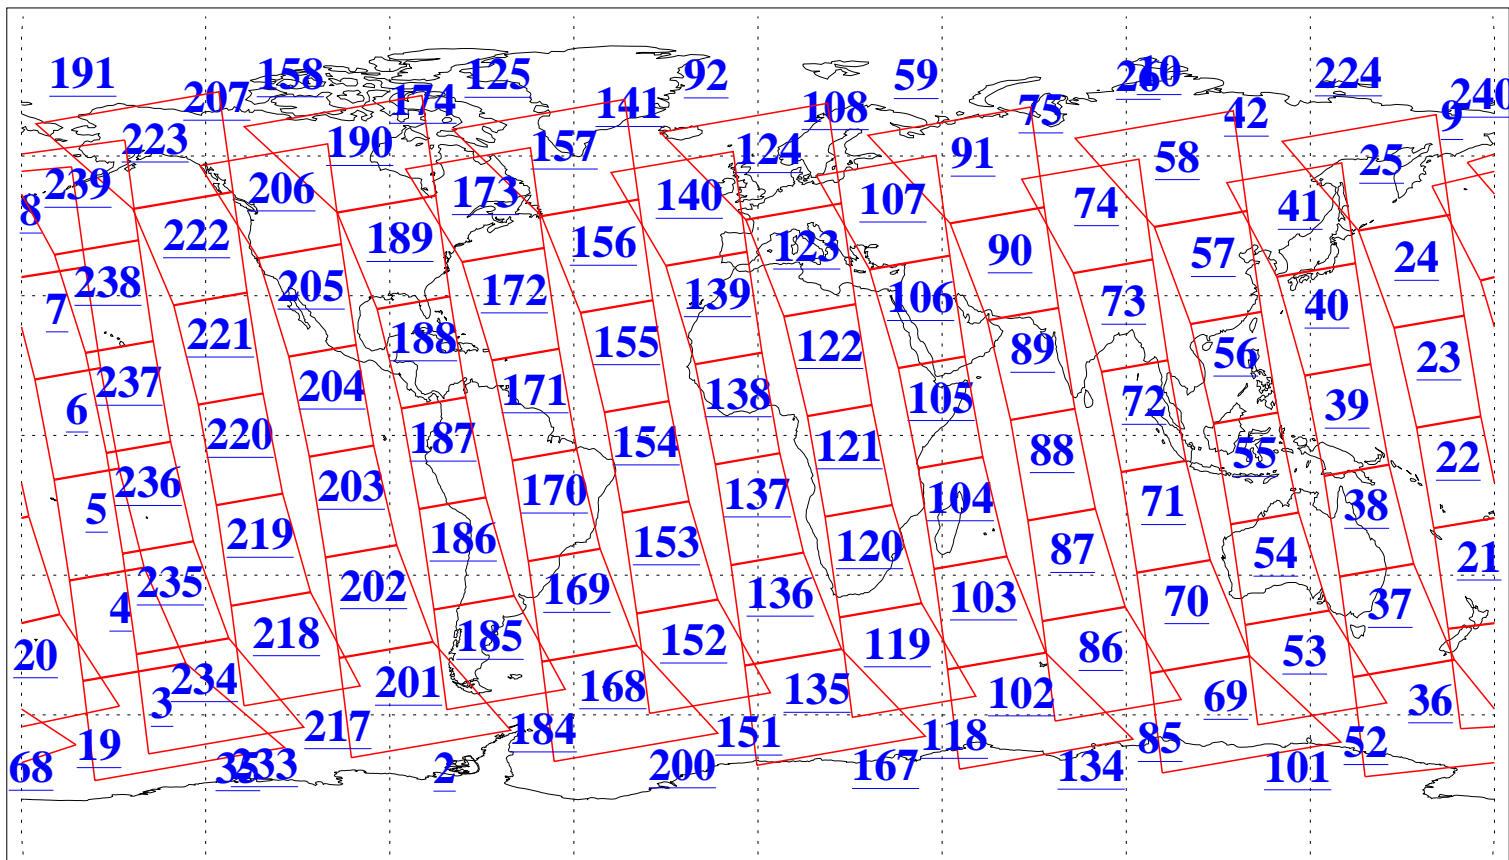

L1B Availability
AMSU Granules: 240
HSB Granules: 0
AIRS Granules: 240

19 Jul 2006
DoY 200
Aqua Day 1537
Granules: 1 to 120

Granules: 121 to 240

Legend: AMSU Available, HSB Available, AIRS Available

L1B Availability
AMSU Granules: 240
HSB Granules: 0
AIRS Granules: 240

19 Jul 2006
DoY 200
Aqua Day 1537
Ascending Granules

Descending Granules

Legend: AMSU Available, HSB Available, AIRS Available

L1B Availability
 AMSU Granules: 240
 HSB Granules: 0
 AIRS Granules: 240

19 Jul 2006
 DoY 200
 Aqua Day 1537

Northern Hemisphere Granules

Southern Hemisphere Granules

Legend: AMSU Available, HSB Available, AIRS Available