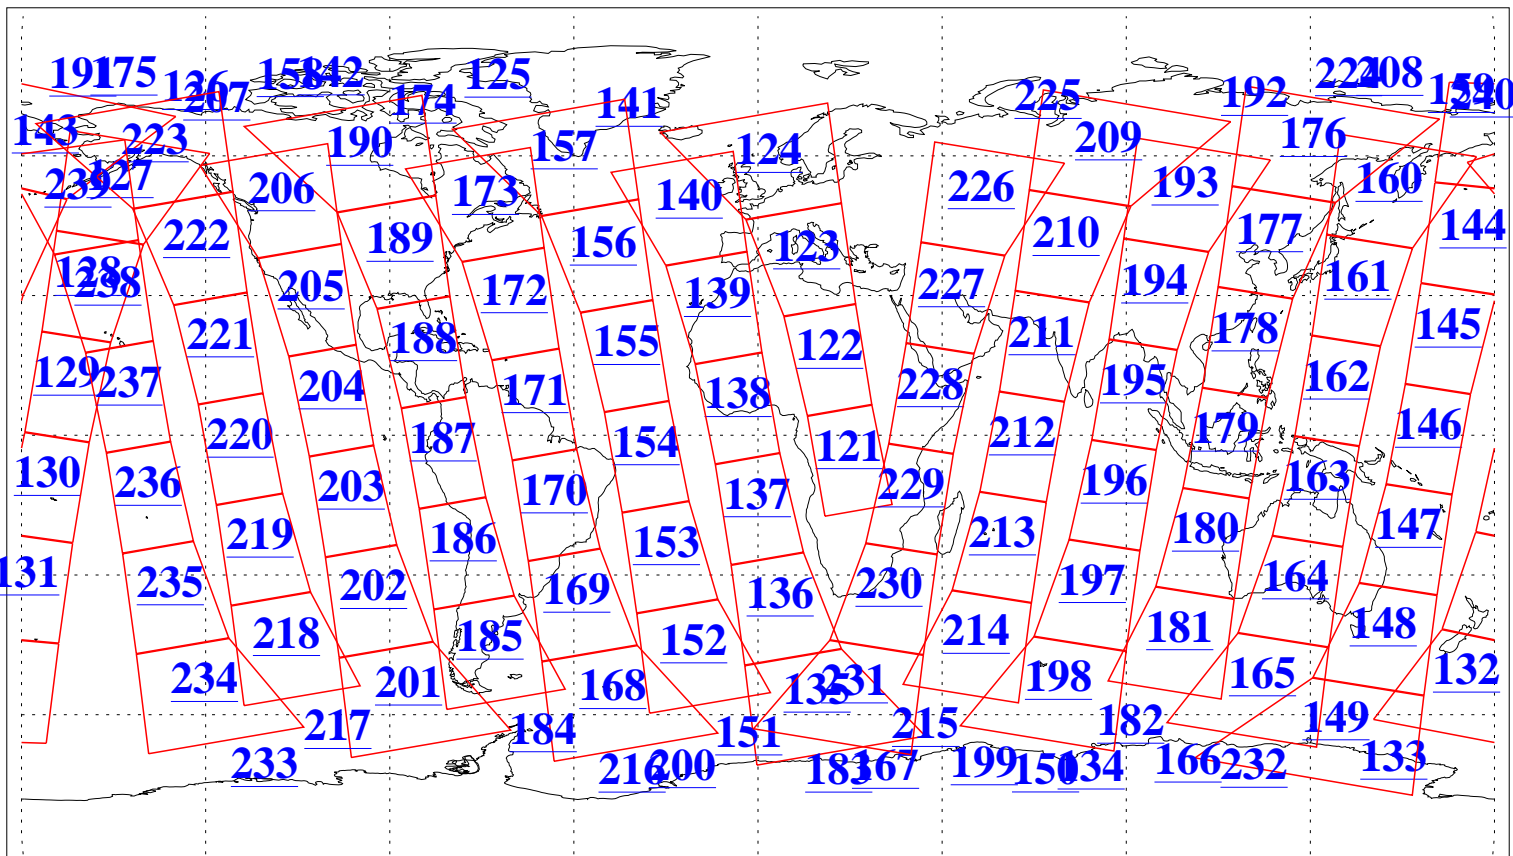

L1B Availability
AMSU Granules: 240
HSB Granules: 0
AIRS Granules: 240

19 Jul 2006
DoY 200
Aqua Day 1537
Granules: 1 to 120

Granules: 121 to 240

Legend: AMSU Available, HSB Available, AIRS Available

L1B Availability
AMSU Granules: 240
HSB Granules: 0
AIRS Granules: 240

19 Jul 2006
DoY 200
Aqua Day 1537
Ascending Granules

Descending Granules

Legend: AMSU Available, HSB Available, AIRS Available

L1B Availability
 AMSU Granules: 240
 HSB Granules: 0
 AIRS Granules: 240

19 Jul 2006
 DoY 200
 Aqua Day 1537

Northern Hemisphere Granules

Southern Hemisphere Granules

Legend: AMSU Available, HSB Available, AIRS Available