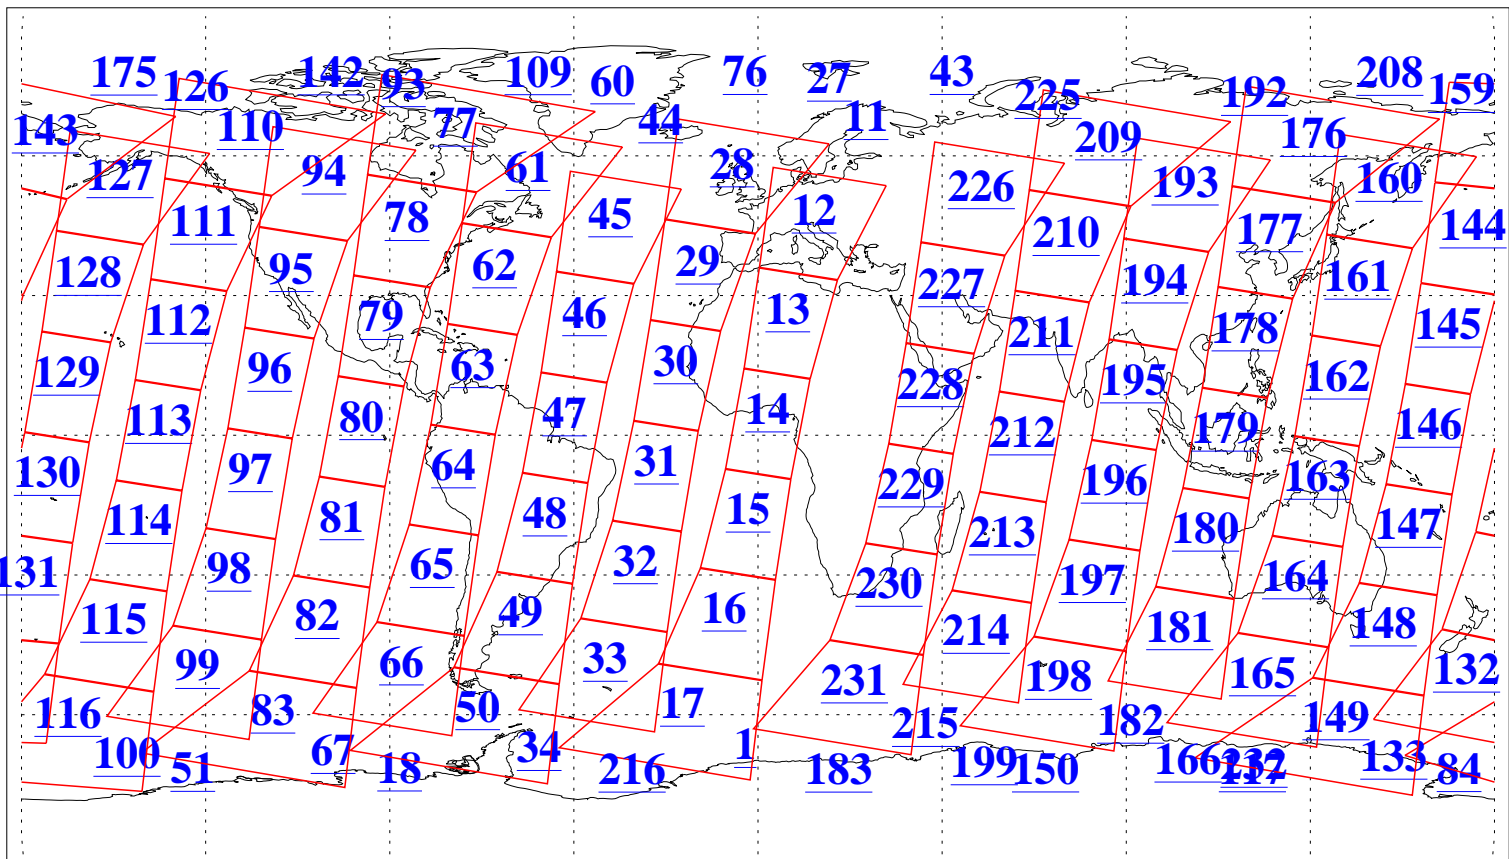

L1B Availability
AMSU Granules: 240
HSB Granules: 0
AIRS Granules: 240

19 Jul 2006
DoY 200
Aqua Day 1537
Granules: 1 to 120

Granules: 121 to 240

Legend: AMSU Available, HSB Available, AIRS Available

L1B Availability
AMSU Granules: 240
HSB Granules: 0
AIRS Granules: 240

19 Jul 2006
DoY 200
Aqua Day 1537
Ascending Granules

Descending Granules

Legend: AMSU Available, HSB Available, AIRS Available

L1B Availability
 AMSU Granules: 240
 HSB Granules: 0
 AIRS Granules: 240

19 Jul 2006
 DoY 200
 Aqua Day 1537

Northern Hemisphere Granules

Southern Hemisphere Granules

Legend: AMSU Available, HSB Available, AIRS Available