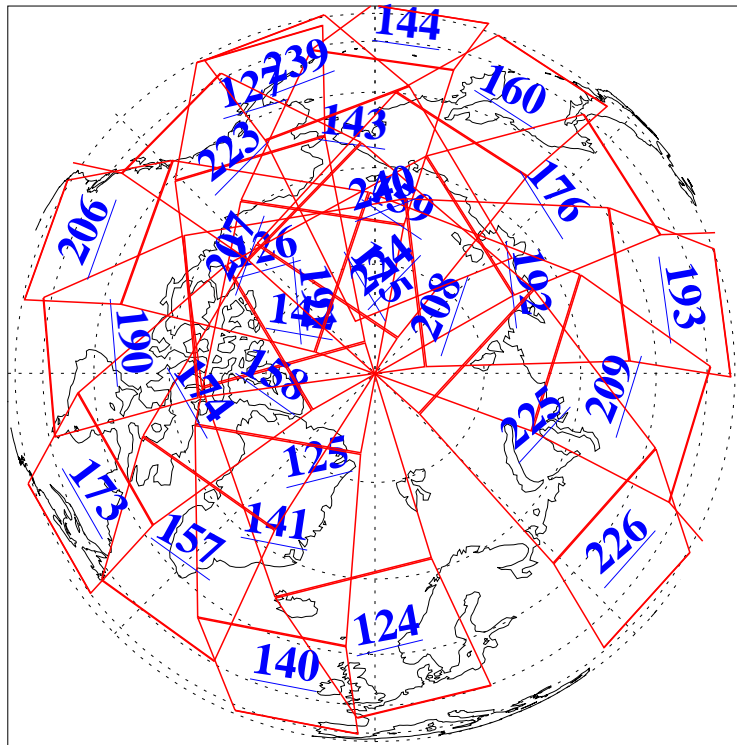

L1B Availability
AMSU Granules: 240
HSB Granules: 0
AIRS Granules: 240

19 Jul 2006
DoY 200
Aqua Day 1537
Granules: 1 to 120

Granules: 121 to 240

Legend: AMSU Available, HSB Available, AIRS Available

L1B Availability
AMSU Granules: 240
HSB Granules: 0
AIRS Granules: 240

19 Jul 2006
DoY 200
Aqua Day 1537
Ascending Granules

Descending Granules

Legend: AMSU Available, HSB Available, AIRS Available

L1B Availability
 AMSU Granules: 240
 HSB Granules: 0
 AIRS Granules: 240

19 Jul 2006
 DoY 200
 Aqua Day 1537

Northern Hemisphere Granules

Southern Hemisphere Granules

Legend: AMSU Available, HSB Available, AIRS Available