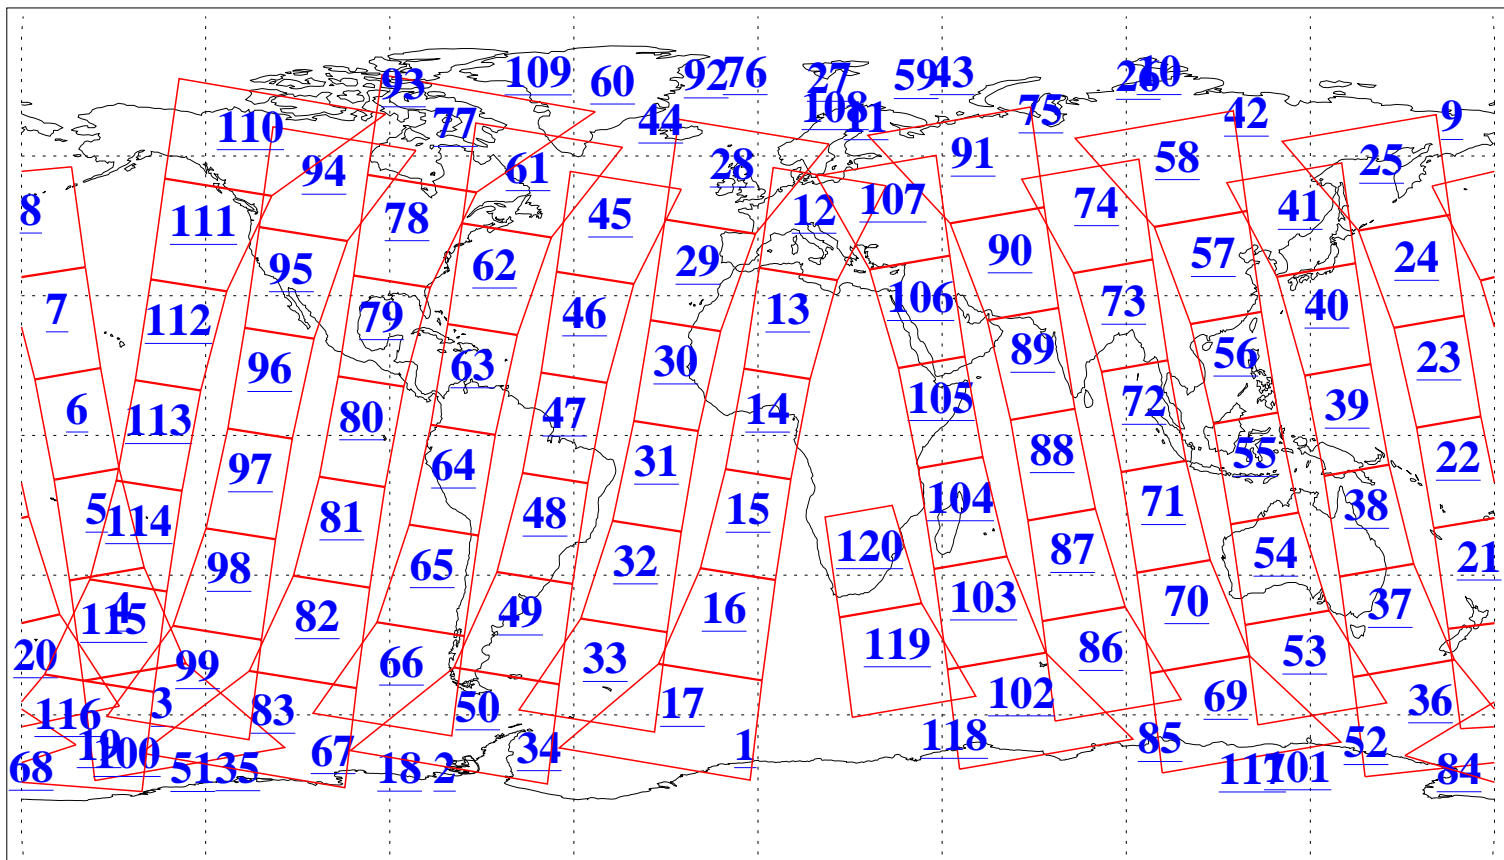

L1B Availability
AMSU Granules: 240
HSB Granules: 0
AIRS Granules: 240

19 Jul 2006
DoY 200
Aqua Day 1537
Granules: 1 to 120

Granules: 121 to 240

Legend: AMSU Available, HSB Available, AIRS Available

L1B Availability
AMSU Granules: 240
HSB Granules: 0
AIRS Granules: 240

19 Jul 2006
DoY 200
Aqua Day 1537
Ascending Granules

Descending Granules

Legend: AMSU Available, HSB Available, AIRS Available

L1B Availability
 AMSU Granules: 240
 HSB Granules: 0
 AIRS Granules: 240

19 Jul 2006
 DoY 200
 Aqua Day 1537

Northern Hemisphere Granules

Southern Hemisphere Granules

Legend: AMSU Available, HSB Available, AIRS Available