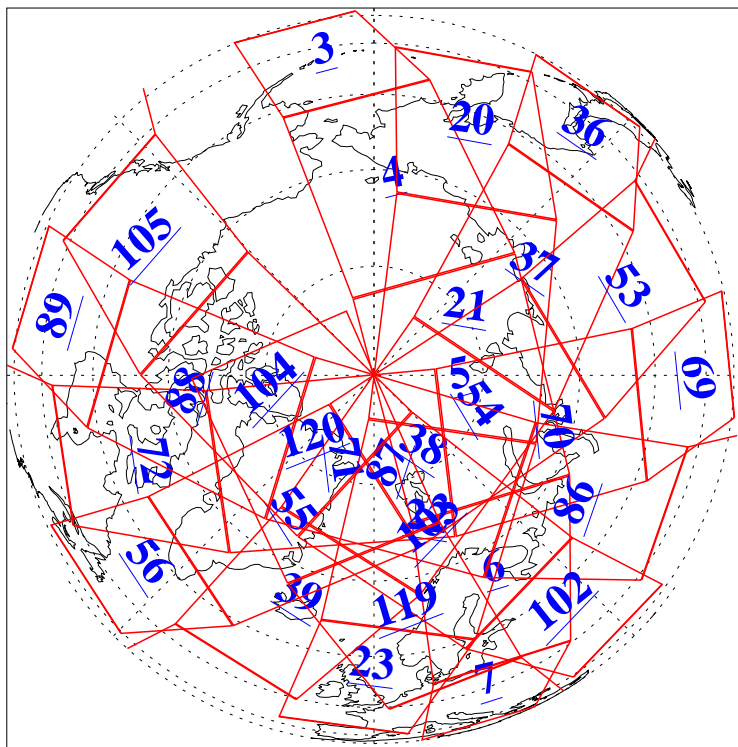

L1B Availability
AMSU Granules: 240
HSB Granules: 0
AIRS Granules: 240

16 Jul 2006
DoY 197
Aqua Day 1534
Granules: 1 to 120

Granules: 121 to 240

Legend: AMSU Available, HSB Available, AIRS Available

L1B Availability
AMSU Granules: 240
HSB Granules: 0
AIRS Granules: 240

16 Jul 2006
DoY 197
Aqua Day 1534

Ascending Granules

Descending Granules

Legend: AMSU Available, HSB Available, AIRS Available

L1B Availability
 AMSU Granules: 240
 HSB Granules: 0
 AIRS Granules: 240

16 Jul 2006
 DoY 197
 Aqua Day 1534

Northern Hemisphere Granules

Southern Hemisphere Granules

Legend: AMSU Available, HSB Available, AIRS Available