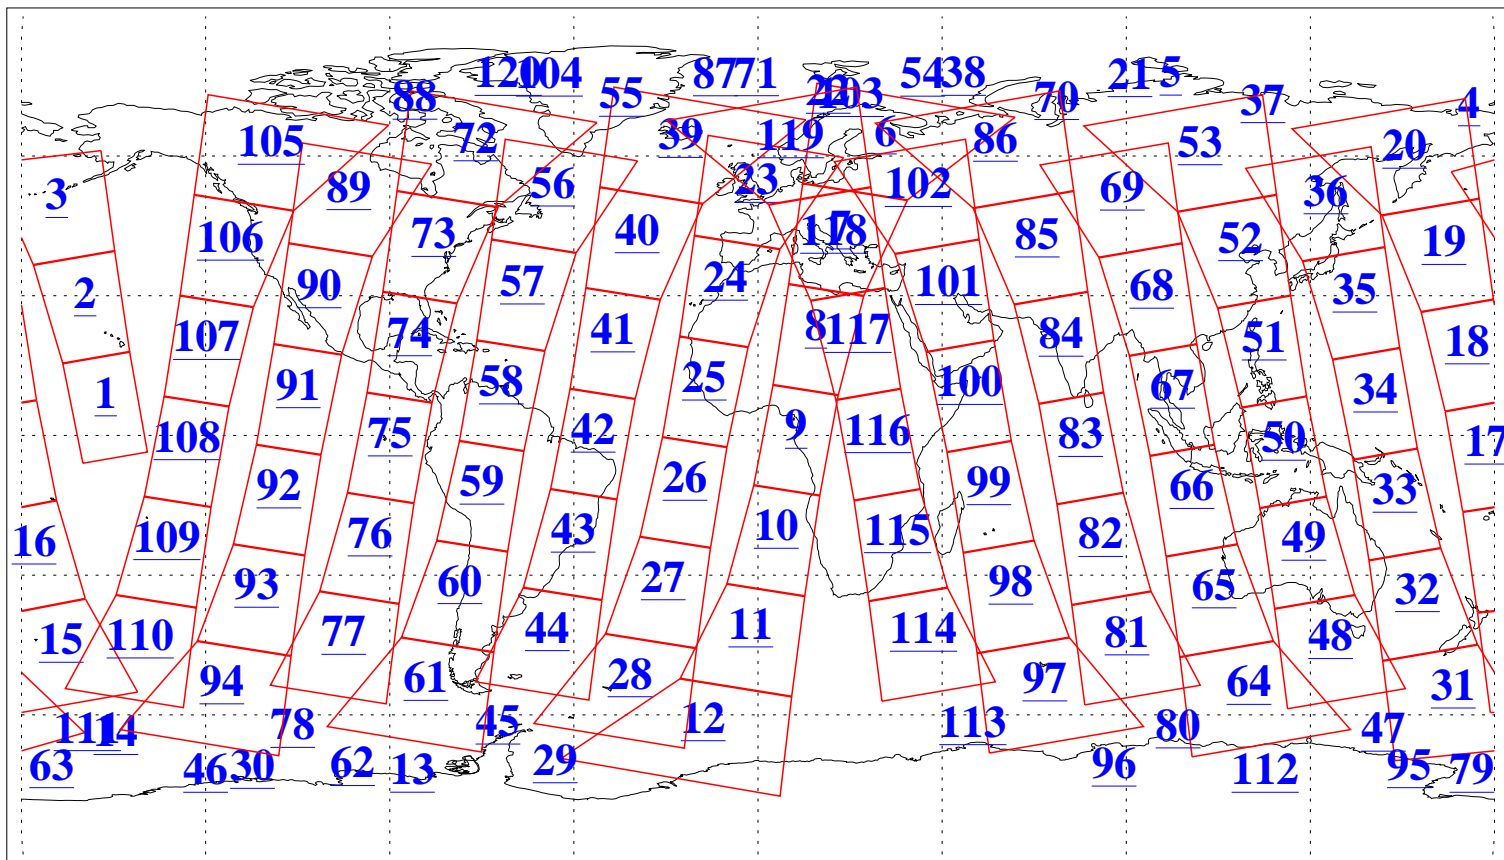

L1B Availability
AMSU Granules: 240
HSB Granules: 0
AIRS Granules: 240

16 Jul 2006
DoY 197
Aqua Day 1534
Granules: 1 to 120

Granules: 121 to 240

Legend: AMSU Available, HSB Available, AIRS Available

L1B Availability
AMSU Granules: 240
HSB Granules: 0
AIRS Granules: 240

16 Jul 2006
DoY 197
Aqua Day 1534

Ascending Granules

Descending Granules

Legend: AMSU Available, HSB Available, AIRS Available

L1B Availability
 AMSU Granules: 240
 HSB Granules: 0
 AIRS Granules: 240

16 Jul 2006
 DoY 197
 Aqua Day 1534

Northern Hemisphere Granules

Southern Hemisphere Granules

Legend: AMSU Available, HSB Available, AIRS Available