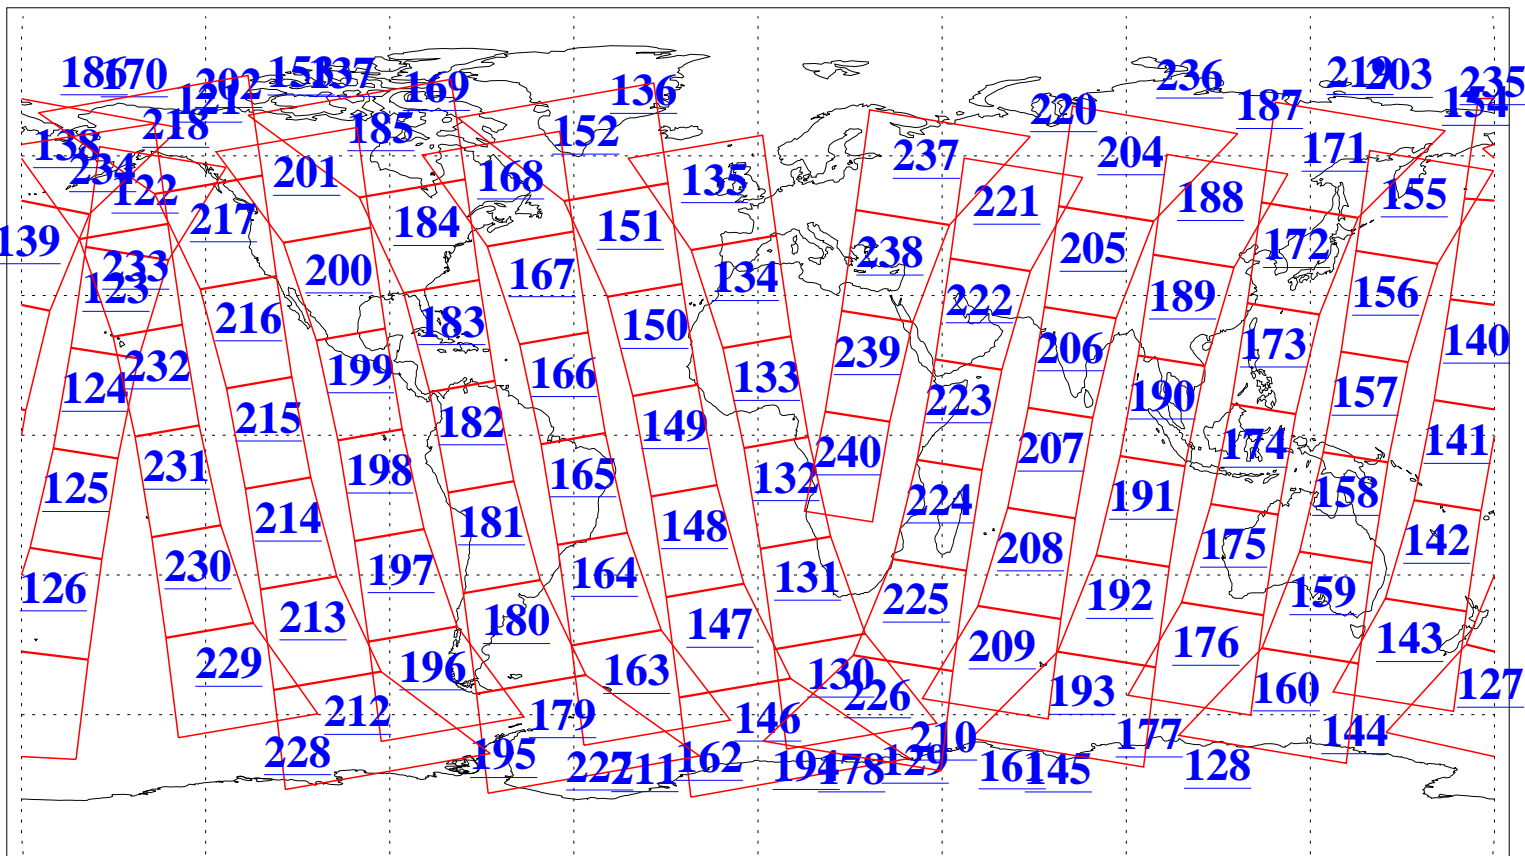

L1B Availability
AMSU Granules: 240
HSB Granules: 0
AIRS Granules: 240

16 Jul 2006
DoY 197
Aqua Day 1534
Granules: 1 to 120

Granules: 121 to 240

Legend: AMSU Available, HSB Available, AIRS Available

L1B Availability
AMSU Granules: 240
HSB Granules: 0
AIRS Granules: 240

16 Jul 2006
DoY 197
Aqua Day 1534

Ascending Granules

Descending Granules

Legend: AMSU Available, HSB Available, AIRS Available

L1B Availability
 AMSU Granules: 240
 HSB Granules: 0
 AIRS Granules: 240

16 Jul 2006
 DoY 197
 Aqua Day 1534

Northern Hemisphere Granules

Southern Hemisphere Granules

Legend: AMSU Available, HSB Available, AIRS Available