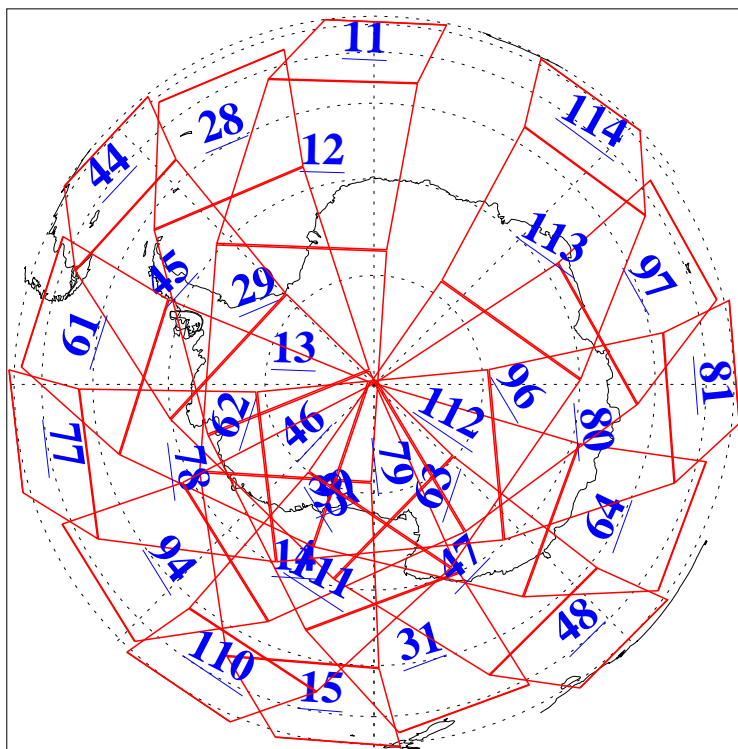

L1B Availability
AMSU Granules: 240
HSB Granules: 0
AIRS Granules: 240

16 Jul 2006
DoY 197
Aqua Day 1534
Granules: 1 to 120

Granules: 121 to 240

Legend: AMSU Available, HSB Available, AIRS Available

L1B Availability
AMSU Granules: 240
HSB Granules: 0
AIRS Granules: 240

16 Jul 2006
DoY 197
Aqua Day 1534

Ascending Granules

Descending Granules

Legend: AMSU Available, HSB Available, AIRS Available

L1B Availability
 AMSU Granules: 240
 HSB Granules: 0
 AIRS Granules: 240

16 Jul 2006
 DoY 197
 Aqua Day 1534

Northern Hemisphere Granules

Southern Hemisphere Granules

Legend: AMSU Available, HSB Available, AIRS Available