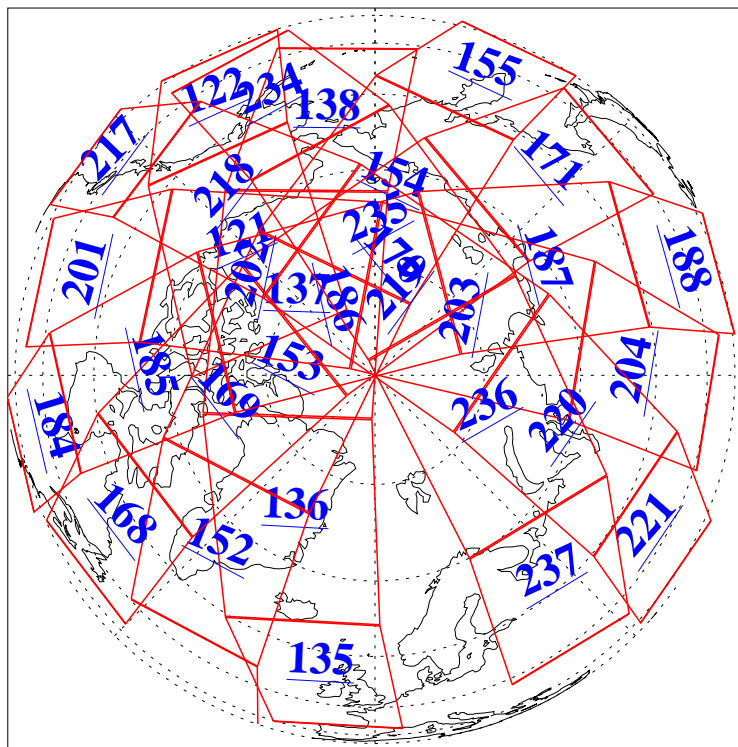

L1B Availability
AMSU Granules: 240
HSB Granules: 0
AIRS Granules: 240

16 Jul 2006
DoY 197
Aqua Day 1534
Granules: 1 to 120

Granules: 121 to 240

Legend: AMSU Available, HSB Available, AIRS Available

L1B Availability
AMSU Granules: 240
HSB Granules: 0
AIRS Granules: 240

16 Jul 2006
DoY 197
Aqua Day 1534

Ascending Granules

Descending Granules

Legend: AMSU Available, HSB Available, AIRS Available

L1B Availability
 AMSU Granules: 240
 HSB Granules: 0
 AIRS Granules: 240

16 Jul 2006
 DoY 197
 Aqua Day 1534

Northern Hemisphere Granules

Southern Hemisphere Granules

Legend: AMSU Available, HSB Available, AIRS Available