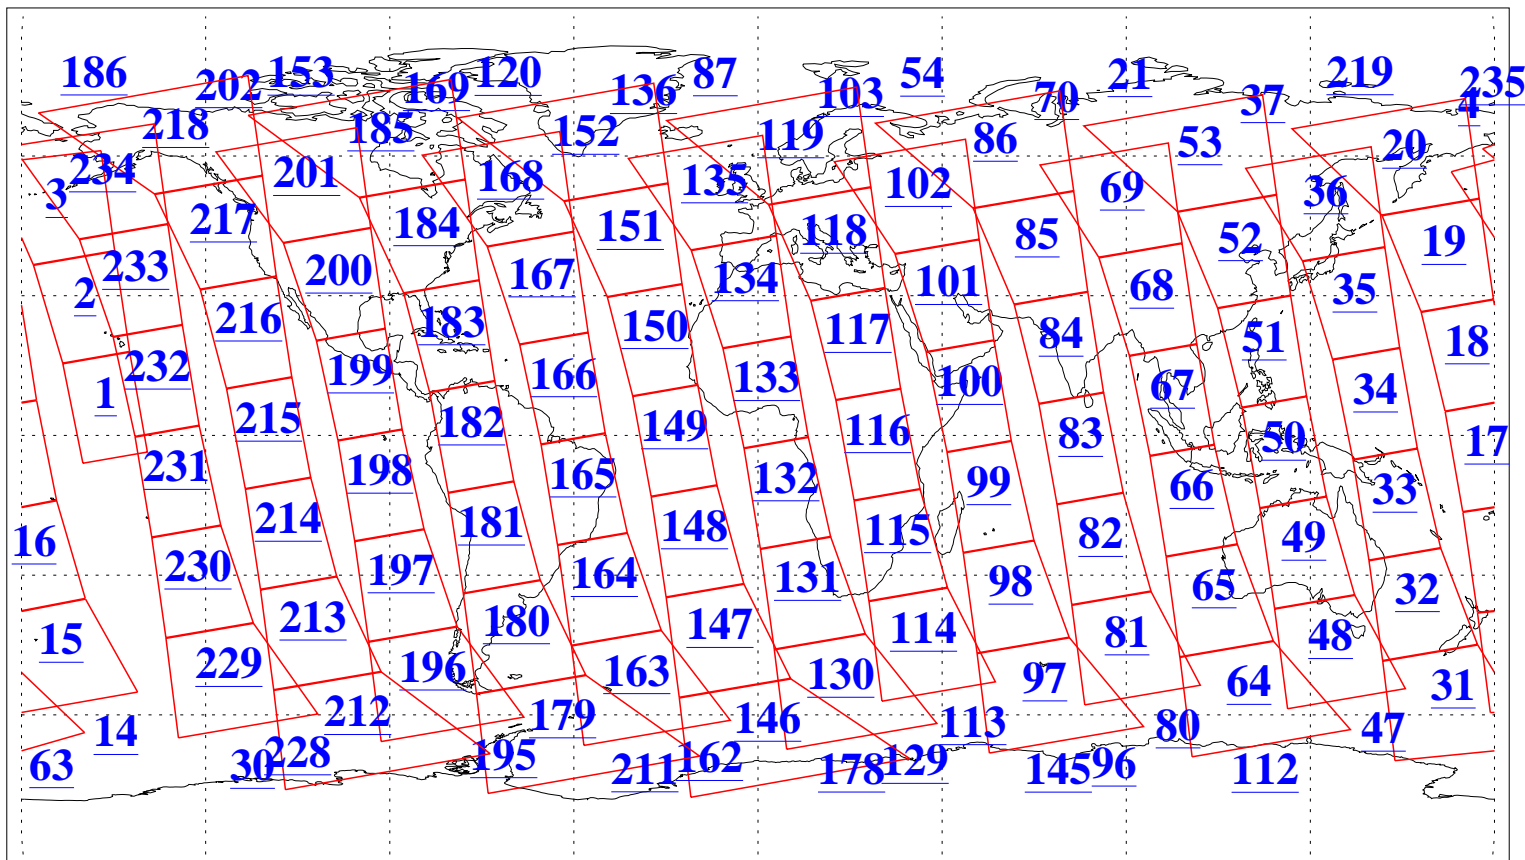

L1B Availability
AMSU Granules: 240
HSB Granules: 0
AIRS Granules: 240

16 Jul 2006
DoY 197
Aqua Day 1534
Granules: 1 to 120

Granules: 121 to 240

Legend: AMSU Available, HSB Available, AIRS Available

L1B Availability
AMSU Granules: 240
HSB Granules: 0
AIRS Granules: 240

16 Jul 2006
DoY 197
Aqua Day 1534

Ascending Granules

Descending Granules

Legend: AMSU Available, HSB Available, AIRS Available

L1B Availability
 AMSU Granules: 240
 HSB Granules: 0
 AIRS Granules: 240

16 Jul 2006
 DoY 197
 Aqua Day 1534

Northern Hemisphere Granules

Southern Hemisphere Granules

Legend: AMSU Available, HSB Available, AIRS Available