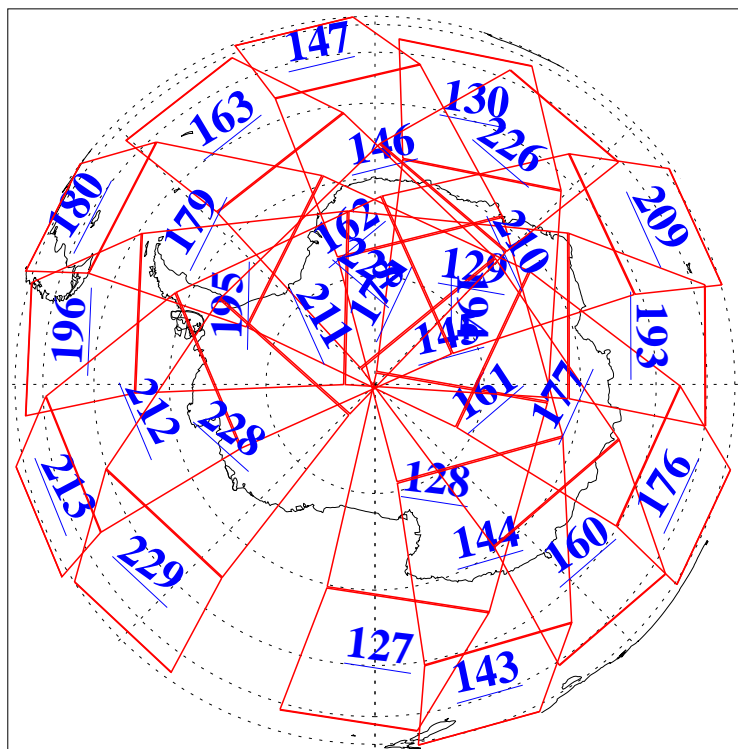

L1B Availability
AMSU Granules: 240
HSB Granules: 0
AIRS Granules: 240

16 Jul 2006
DoY 197
Aqua Day 1534
Granules: 1 to 120

Granules: 121 to 240

Legend: AMSU Available, HSB Available, AIRS Available

L1B Availability
AMSU Granules: 240
HSB Granules: 0
AIRS Granules: 240

16 Jul 2006
DoY 197
Aqua Day 1534

Ascending Granules

Descending Granules

Legend: AMSU Available, HSB Available, AIRS Available

L1B Availability
 AMSU Granules: 240
 HSB Granules: 0
 AIRS Granules: 240

16 Jul 2006
 DoY 197
 Aqua Day 1534

Northern Hemisphere Granules

Southern Hemisphere Granules

Legend: AMSU Available, HSB Available, AIRS Available