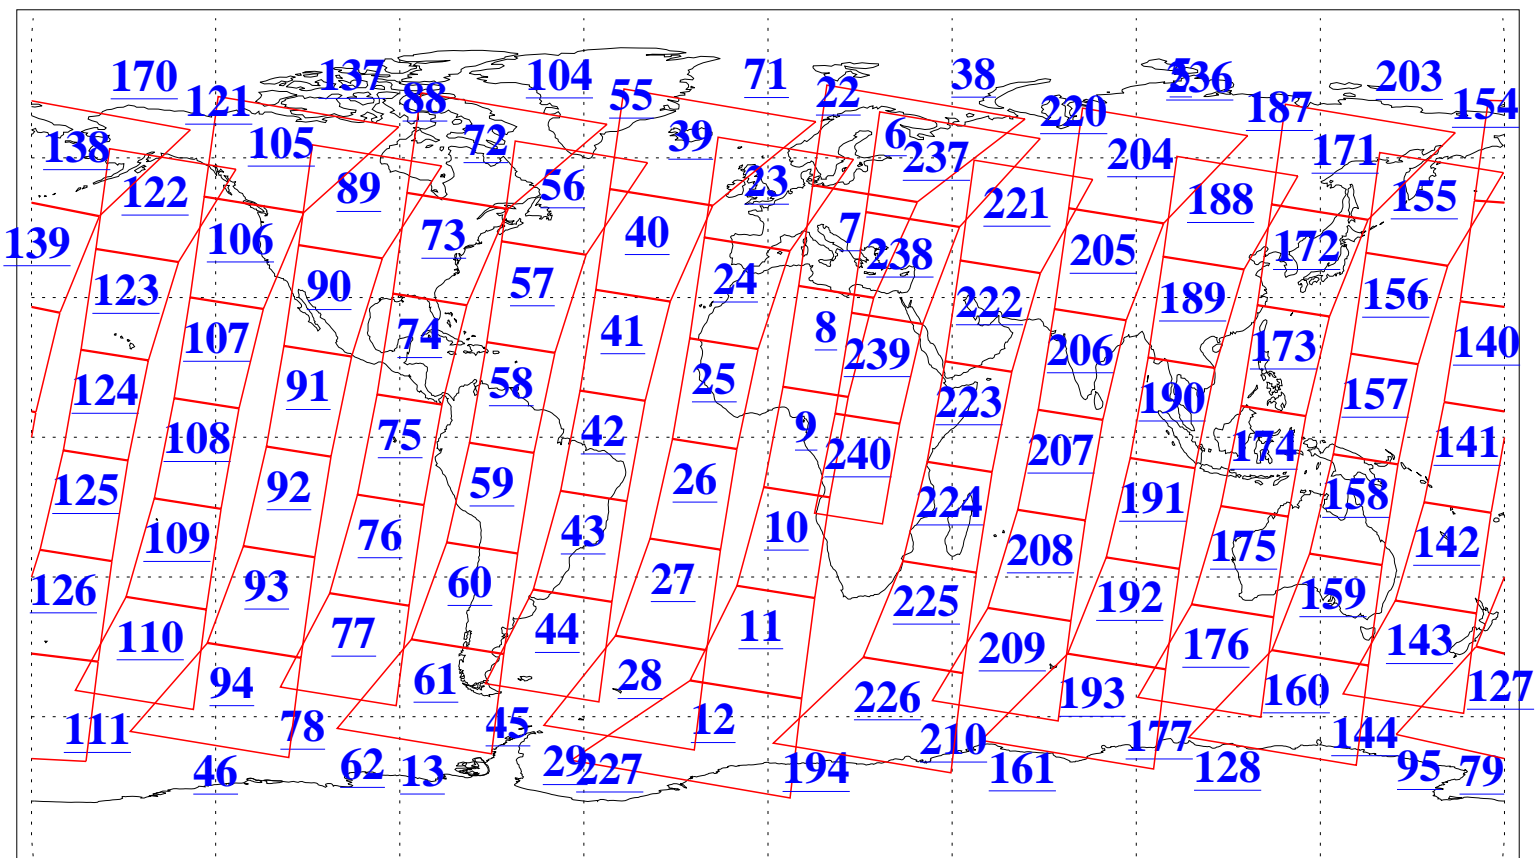

L1B Availability
AMSU Granules: 240
HSB Granules: 0
AIRS Granules: 240

16 Jul 2006
DoY 197
Aqua Day 1534
Granules: 1 to 120

Granules: 121 to 240

Legend: AMSU Available, HSB Available, AIRS Available

L1B Availability
AMSU Granules: 240
HSB Granules: 0
AIRS Granules: 240

16 Jul 2006
DoY 197
Aqua Day 1534

Ascending Granules

Descending Granules

Legend: AMSU Available, HSB Available, AIRS Available

L1B Availability
 AMSU Granules: 240
 HSB Granules: 0
 AIRS Granules: 240

16 Jul 2006
 DoY 197
 Aqua Day 1534

Northern Hemisphere Granules

Southern Hemisphere Granules

Legend: AMSU Available, HSB Available, AIRS Available