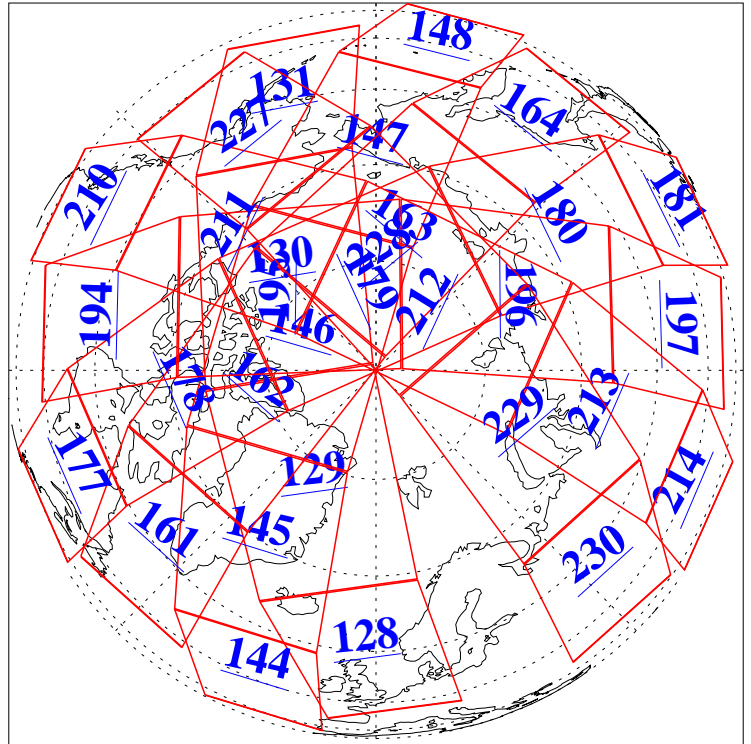

L1B Availability
AMSU Granules: 240
HSB Granules: 0
AIRS Granules: 240

15 Jul 2006
DoY 196
Aqua Day 1533
Granules: 1 to 120

Granules: 121 to 240

Legend: AMSU Available, HSB Available, AIRS Available

L1B Availability
AMSU Granules: 240
HSB Granules: 0
AIRS Granules: 240

15 Jul 2006
DoY 196
Aqua Day 1533
Ascending Granules

Descending Granules

Legend: AMSU Available, HSB Available, AIRS Available

L1B Availability
 AMSU Granules: 240
 HSB Granules: 0
 AIRS Granules: 240

15 Jul 2006
 DoY 196
 Aqua Day 1533

Northern Hemisphere Granules

Southern Hemisphere Granules

Legend: AMSU Available, HSB Available, AIRS Available