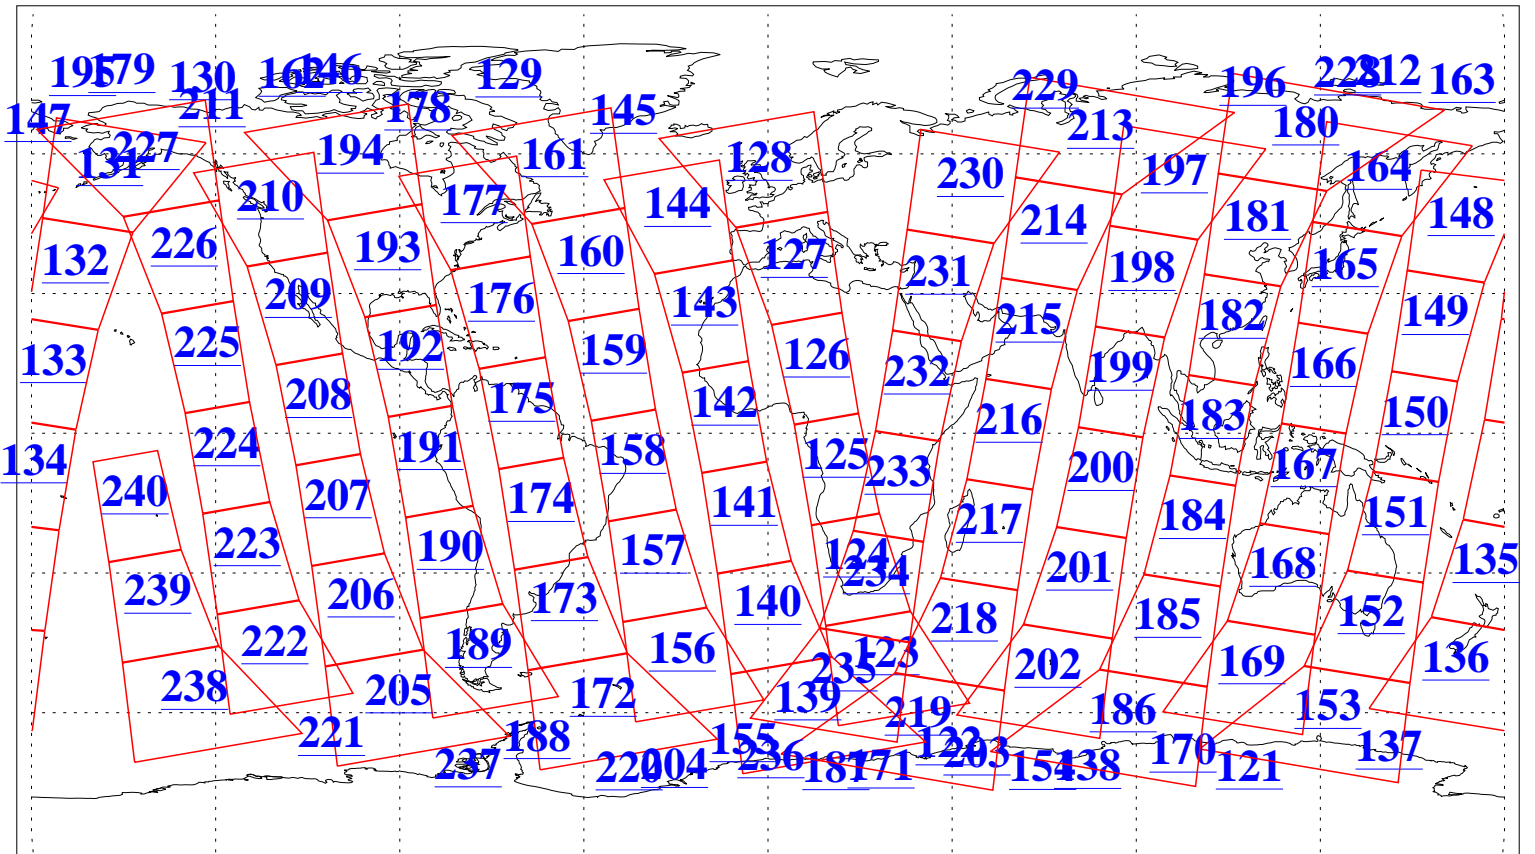

L1B Availability
AMSU Granules: 240
HSB Granules: 0
AIRS Granules: 240

15 Jul 2006
DoY 196
Aqua Day 1533
Granules: 1 to 120

Granules: 121 to 240

Legend: AMSU Available, HSB Available, AIRS Available

L1B Availability
AMSU Granules: 240
HSB Granules: 0
AIRS Granules: 240

15 Jul 2006
DoY 196
Aqua Day 1533
Ascending Granules

Descending Granules

Legend: AMSU Available, HSB Available, AIRS Available

L1B Availability
 AMSU Granules: 240
 HSB Granules: 0
 AIRS Granules: 240

15 Jul 2006
 DoY 196
 Aqua Day 1533