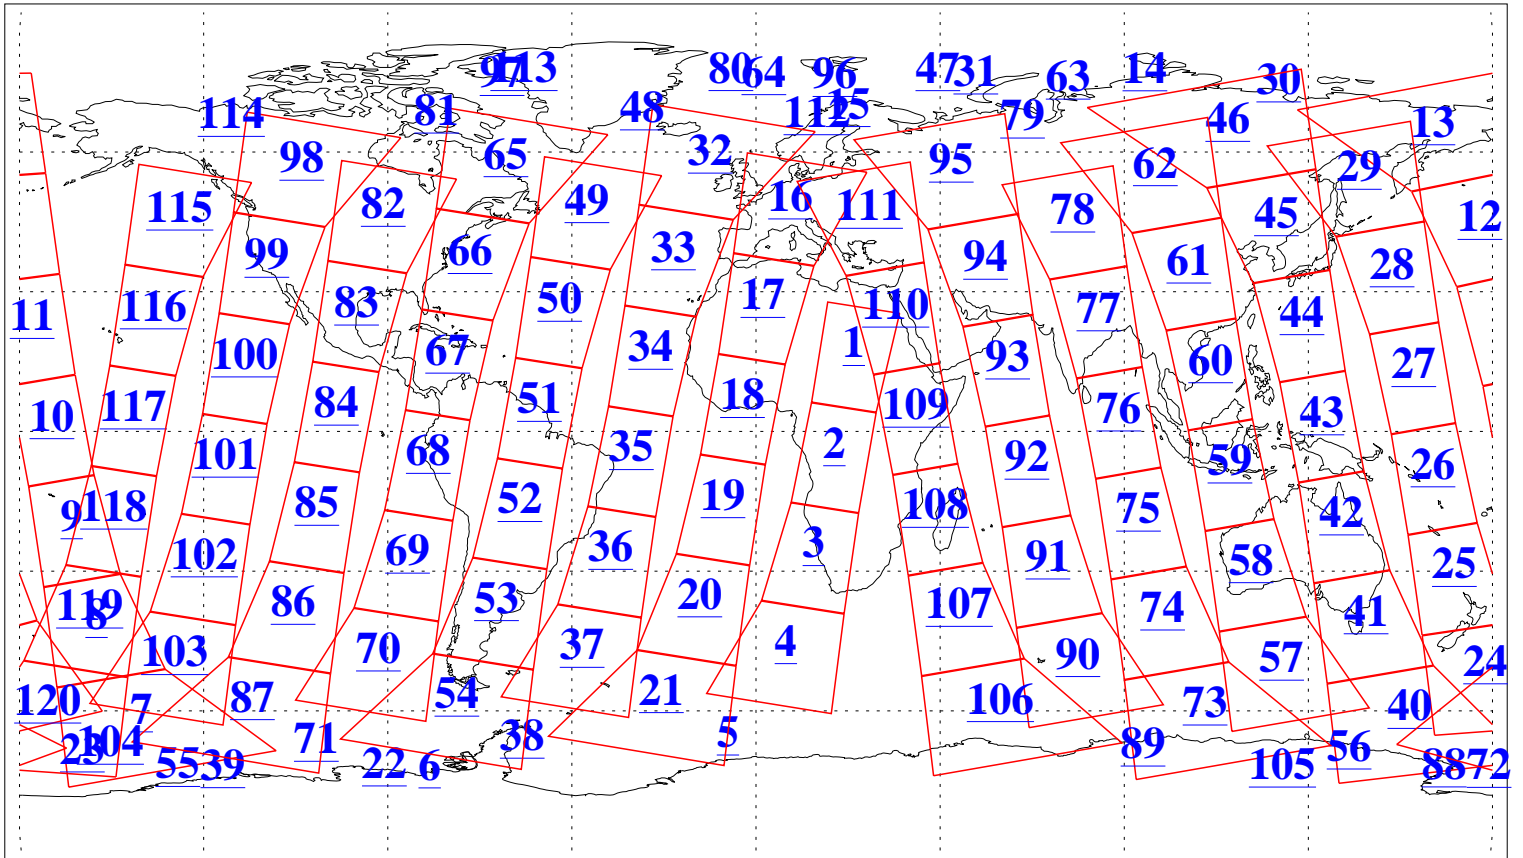

L1B Availability
AMSU Granules: 240
HSB Granules: 0
AIRS Granules: 240

15 Jul 2006
DoY 196
Aqua Day 1533
Granules: 1 to 120

Granules: 121 to 240

Legend: AMSU Available, HSB Available, AIRS Available

L1B Availability
AMSU Granules: 240
HSB Granules: 0
AIRS Granules: 240

15 Jul 2006
DoY 196
Aqua Day 1533
Ascending Granules

Descending Granules

Legend: AMSU Available, HSB Available, AIRS Available

L1B Availability
 AMSU Granules: 240
 HSB Granules: 0
 AIRS Granules: 240

15 Jul 2006
 DoY 196
 Aqua Day 1533

Northern Hemisphere Granules

Southern Hemisphere Granules

Legend: AMSU Available, HSB Available, AIRS Available