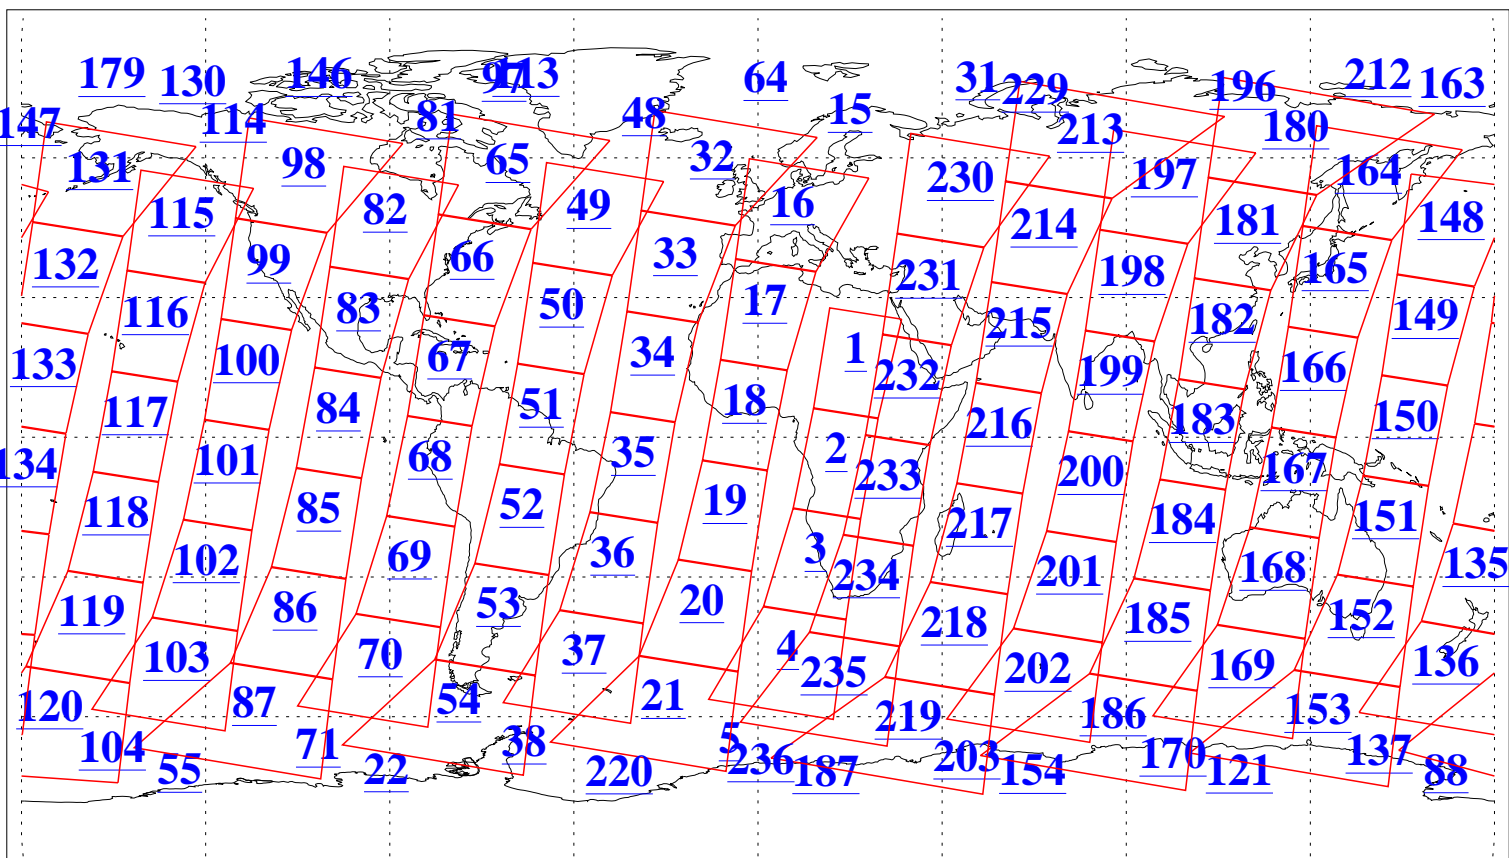

L1B Availability
AMSU Granules: 240
HSB Granules: 0
AIRS Granules: 240

15 Jul 2006
DoY 196
Aqua Day 1533
Granules: 1 to 120

Granules: 121 to 240

Legend: AMSU Available, HSB Available, AIRS Available

L1B Availability
AMSU Granules: 240
HSB Granules: 0
AIRS Granules: 240

15 Jul 2006
DoY 196
Aqua Day 1533
Ascending Granules

Descending Granules

Legend: AMSU Available, HSB Available, AIRS Available

L1B Availability
 AMSU Granules: 240
 HSB Granules: 0
 AIRS Granules: 240

15 Jul 2006
 DoY 196
 Aqua Day 1533