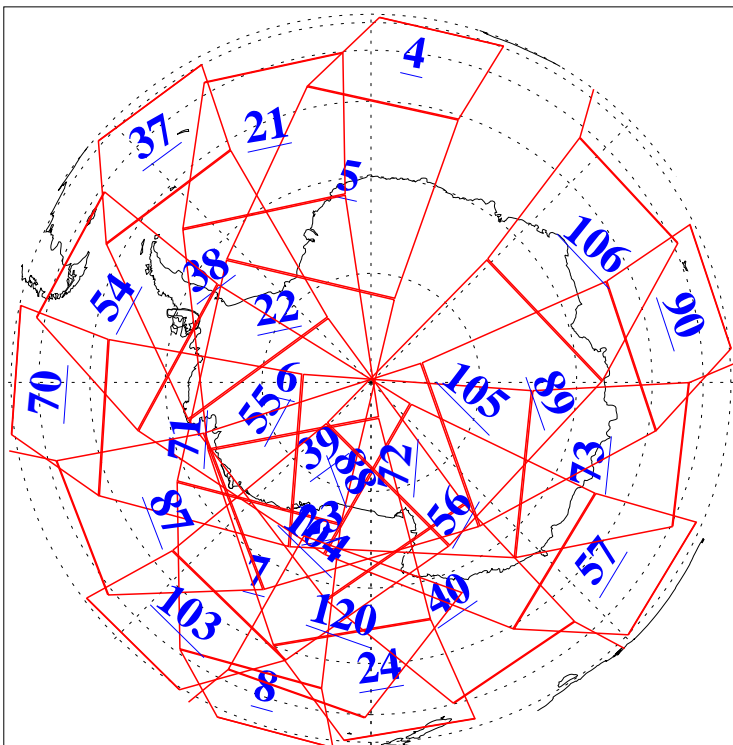

L1B Availability
AMSU Granules: 240
HSB Granules: 0
AIRS Granules: 240

15 Jul 2006
DoY 196
Aqua Day 1533
Granules: 1 to 120

Granules: 121 to 240

Legend: AMSU Available, HSB Available, AIRS Available

L1B Availability
AMSU Granules: 240
HSB Granules: 0
AIRS Granules: 240

15 Jul 2006
DoY 196
Aqua Day 1533
Ascending Granules

Descending Granules

Legend: AMSU Available, HSB Available, AIRS Available

L1B Availability
 AMSU Granules: 240
 HSB Granules: 0
 AIRS Granules: 240

15 Jul 2006
 DoY 196
 Aqua Day 1533

Northern Hemisphere Granules

Southern Hemisphere Granules

Legend: AMSU Available, HSB Available, AIRS Available