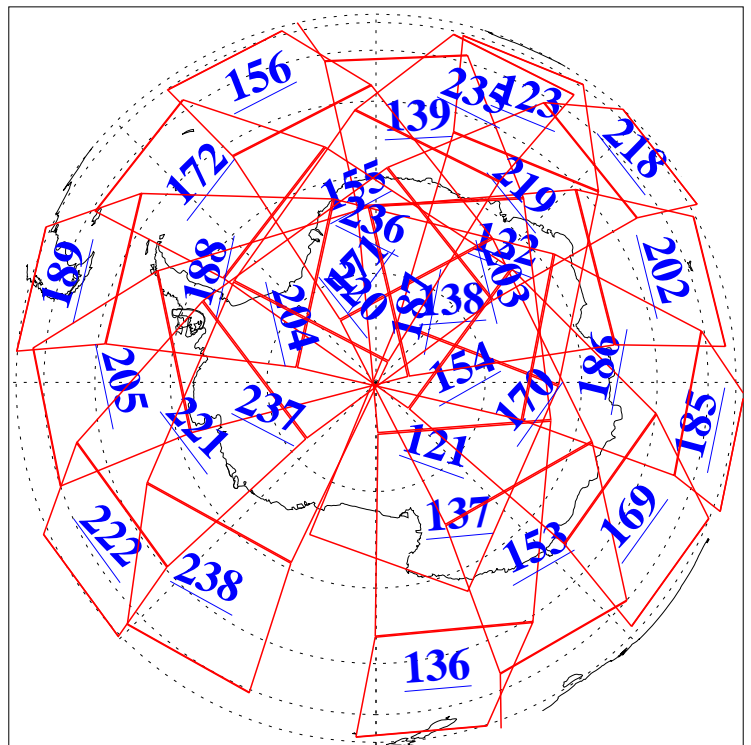

L1B Availability
AMSU Granules: 240
HSB Granules: 0
AIRS Granules: 240

15 Jul 2006
DoY 196
Aqua Day 1533
Granules: 1 to 120

Granules: 121 to 240

Legend: AMSU Available, HSB Available, AIRS Available

L1B Availability
AMSU Granules: 240
HSB Granules: 0
AIRS Granules: 240

15 Jul 2006
DoY 196
Aqua Day 1533
Ascending Granules

Descending Granules

Legend: AMSU Available, HSB Available, AIRS Available

L1B Availability
 AMSU Granules: 240
 HSB Granules: 0
 AIRS Granules: 240

15 Jul 2006
 DoY 196
 Aqua Day 1533

Northern Hemisphere Granules

Southern Hemisphere Granules

Legend: AMSU Available, HSB Available, AIRS Available