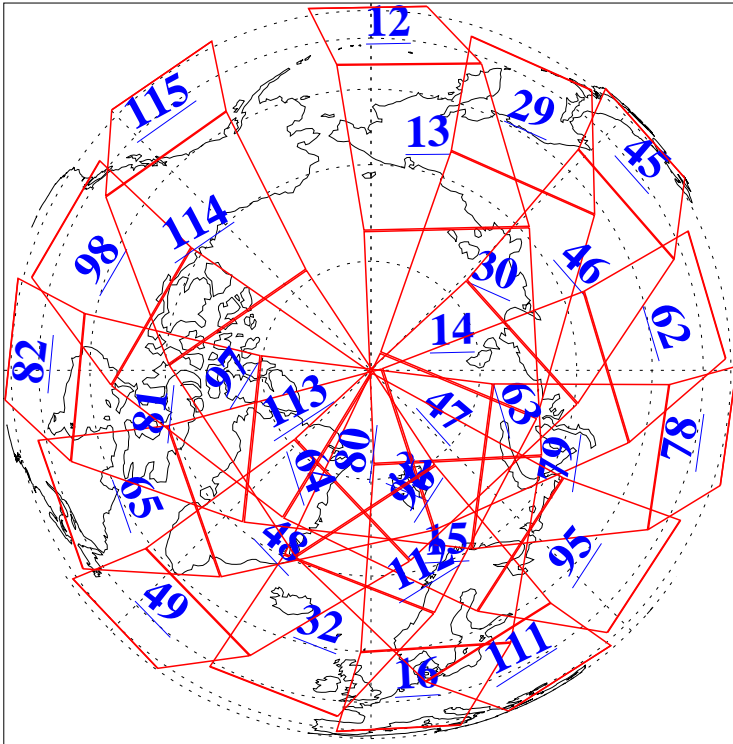

L1B Availability
AMSU Granules: 240
HSB Granules: 0
AIRS Granules: 240

15 Jul 2006
DoY 196
Aqua Day 1533
Granules: 1 to 120

Granules: 121 to 240

Legend: AMSU Available, HSB Available, AIRS Available

L1B Availability
AMSU Granules: 240
HSB Granules: 0
AIRS Granules: 240

15 Jul 2006
DoY 196
Aqua Day 1533
Ascending Granules

Descending Granules

Legend: AMSU Available, HSB Available, AIRS Available

L1B Availability
 AMSU Granules: 240
 HSB Granules: 0
 AIRS Granules: 240

15 Jul 2006
 DoY 196
 Aqua Day 1533

Northern Hemisphere Granules

Southern Hemisphere Granules

Legend: AMSU Available, HSB Available, AIRS Available