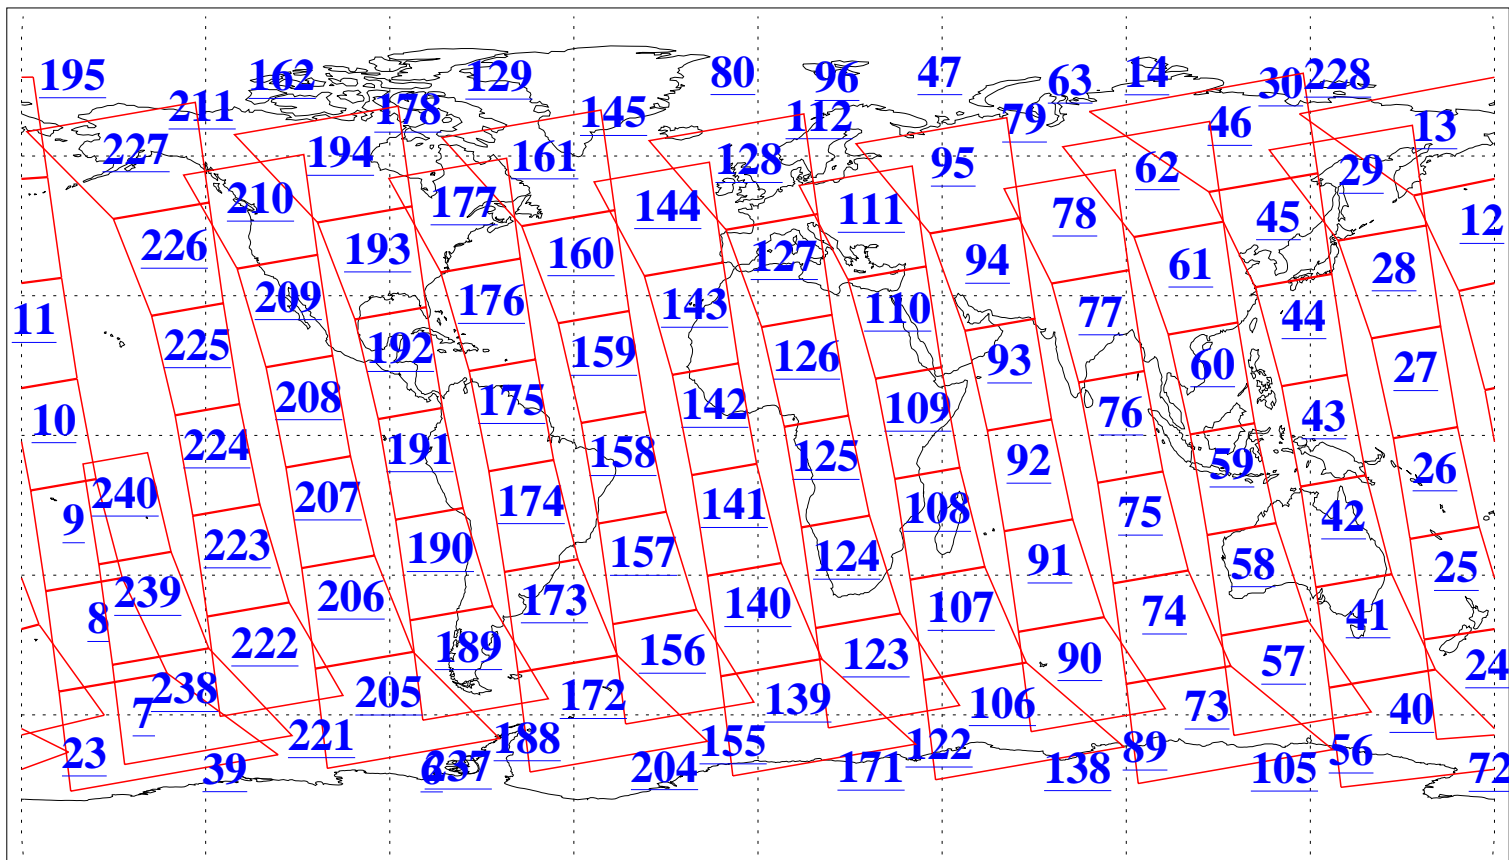

L1B Availability
AMSU Granules: 240
HSB Granules: 0
AIRS Granules: 240

15 Jul 2006
DoY 196
Aqua Day 1533
Granules: 1 to 120

Granules: 121 to 240

Legend: AMSU Available, HSB Available, AIRS Available

L1B Availability
AMSU Granules: 240
HSB Granules: 0
AIRS Granules: 240

15 Jul 2006
DoY 196
Aqua Day 1533
Ascending Granules

Descending Granules

Legend: AMSU Available, HSB Available, AIRS Available

L1B Availability
 AMSU Granules: 240
 HSB Granules: 0
 AIRS Granules: 240

15 Jul 2006
 DoY 196
 Aqua Day 1533

Northern Hemisphere Granules

Southern Hemisphere Granules

Legend: AMSU Available, HSB Available, AIRS Available