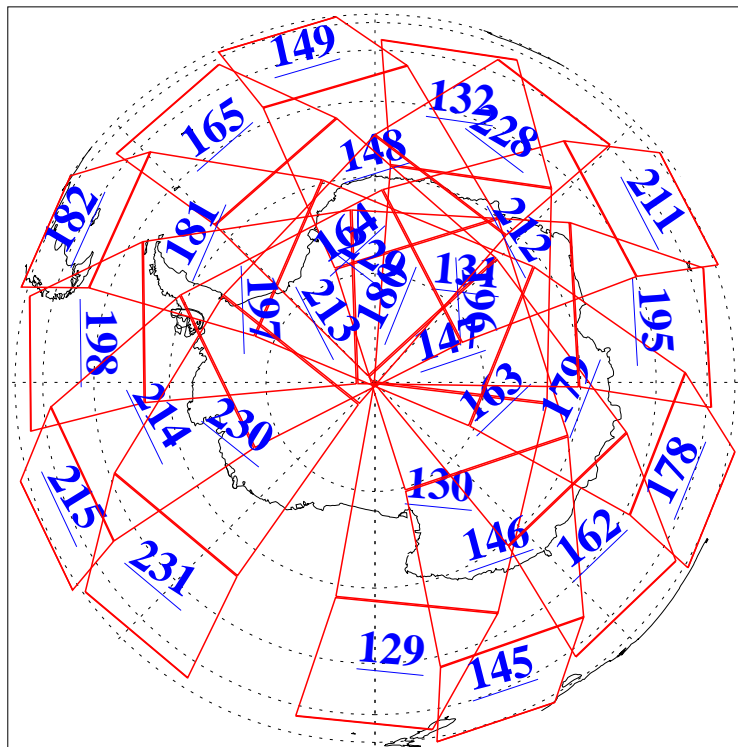

L1B Availability
AMSU Granules: 240
HSB Granules: 0
AIRS Granules: 240

14 Jul 2006
DoY 195
Aqua Day 1532
Granules: 1 to 120

Granules: 121 to 240

Legend: AMSU Available, HSB Available, AIRS Available

L1B Availability
AMSU Granules: 240
HSB Granules: 0
AIRS Granules: 240

14 Jul 2006
DoY 195
Aqua Day 1532
Ascending Granules

Descending Granules

Legend: AMSU Available, HSB Available, AIRS Available

L1B Availability
 AMSU Granules: 240
 HSB Granules: 0
 AIRS Granules: 240

14 Jul 2006
 DoY 195
 Aqua Day 1532

Northern Hemisphere Granules

Southern Hemisphere Granules

Legend: AMSU Available, HSB Available, AIRS Available