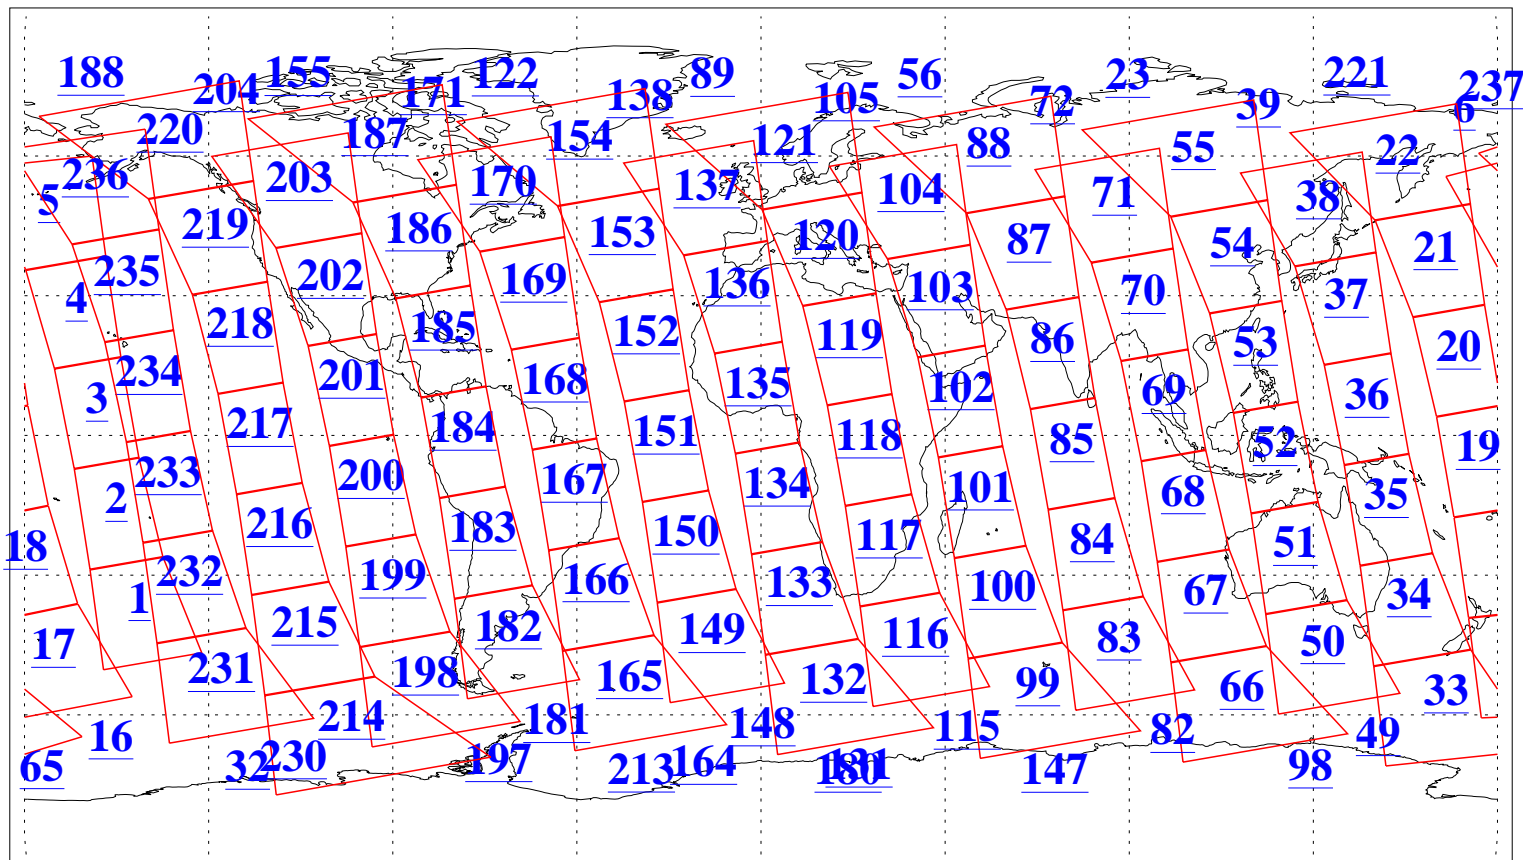

L1B Availability
AMSU Granules: 240
HSB Granules: 0
AIRS Granules: 240

14 Jul 2006
DoY 195
Aqua Day 1532
Granules: 1 to 120

Granules: 121 to 240

Legend: AMSU Available, HSB Available, AIRS Available

L1B Availability
AMSU Granules: 240
HSB Granules: 0
AIRS Granules: 240

14 Jul 2006
DoY 195
Aqua Day 1532
Ascending Granules

Descending Granules

Legend: AMSU Available, HSB Available, AIRS Available

L1B Availability
 AMSU Granules: 240
 HSB Granules: 0
 AIRS Granules: 240

14 Jul 2006
 DoY 195
 Aqua Day 1532

Northern Hemisphere Granules

Southern Hemisphere Granules

Legend: AMSU Available, HSB Available, AIRS Available