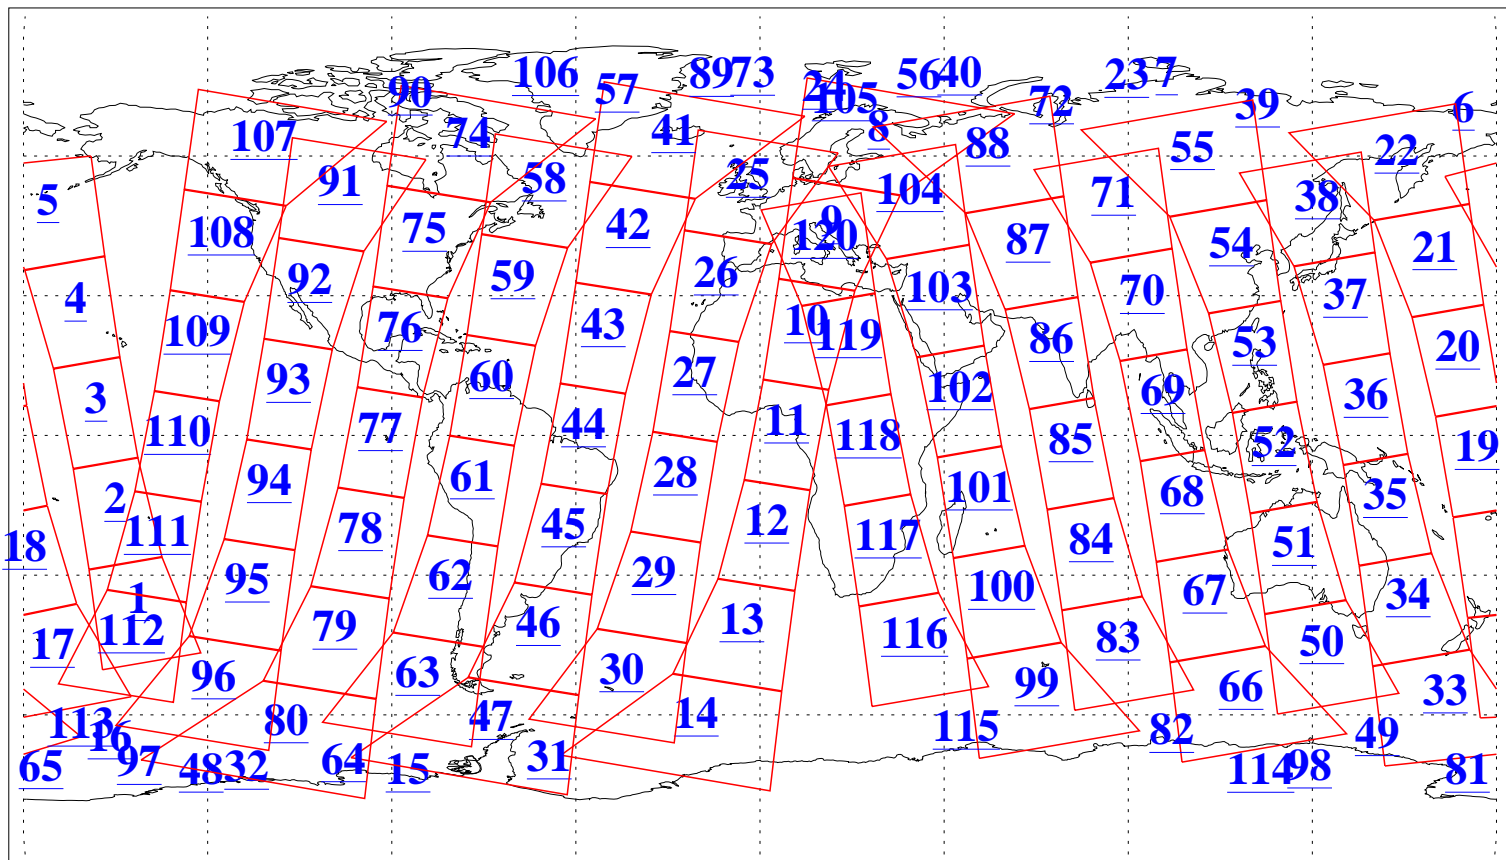

L1B Availability
AMSU Granules: 240
HSB Granules: 0
AIRS Granules: 240

14 Jul 2006
DoY 195
Aqua Day 1532
Granules: 1 to 120

Granules: 121 to 240

Legend: AMSU Available, HSB Available, AIRS Available

L1B Availability
AMSU Granules: 240
HSB Granules: 0
AIRS Granules: 240

14 Jul 2006
DoY 195
Aqua Day 1532
Ascending Granules

Descending Granules

Legend: AMSU Available, HSB Available, AIRS Available

L1B Availability
 AMSU Granules: 240
 HSB Granules: 0
 AIRS Granules: 240

14 Jul 2006
 DoY 195
 Aqua Day 1532

Northern Hemisphere Granules

Southern Hemisphere Granules

Legend: AMSU Available, HSB Available, AIRS Available