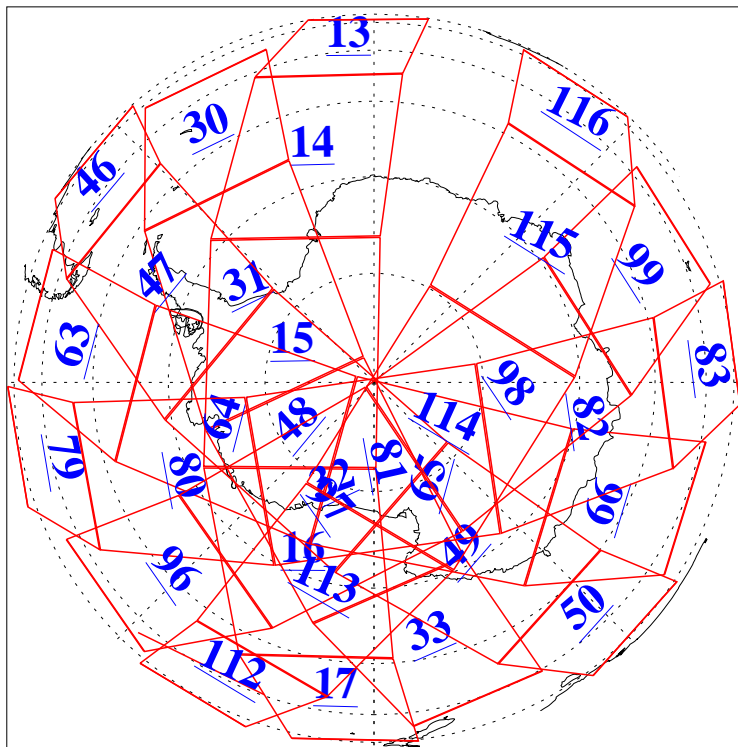

L1B Availability
AMSU Granules: 240
HSB Granules: 0
AIRS Granules: 240

14 Jul 2006
DoY 195
Aqua Day 1532
Granules: 1 to 120

Granules: 121 to 240

Legend: AMSU Available, HSB Available, AIRS Available

L1B Availability
AMSU Granules: 240
HSB Granules: 0
AIRS Granules: 240

14 Jul 2006
DoY 195
Aqua Day 1532
Ascending Granules

Descending Granules

Legend: AMSU Available, HSB Available, AIRS Available

L1B Availability
 AMSU Granules: 240
 HSB Granules: 0
 AIRS Granules: 240

14 Jul 2006
 DoY 195
 Aqua Day 1532

Northern Hemisphere Granules

Southern Hemisphere Granules

Legend: AMSU Available, HSB Available, AIRS Available