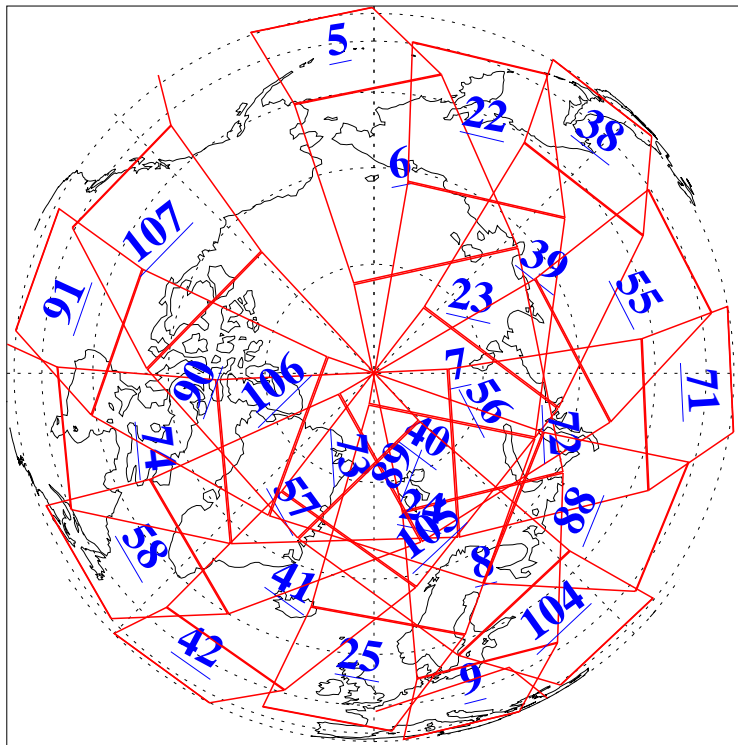

L1B Availability
AMSU Granules: 240
HSB Granules: 0
AIRS Granules: 240

14 Jul 2006
DoY 195
Aqua Day 1532
Granules: 1 to 120

Granules: 121 to 240

Legend: AMSU Available, HSB Available, AIRS Available

L1B Availability
AMSU Granules: 240
HSB Granules: 0
AIRS Granules: 240

14 Jul 2006
DoY 195
Aqua Day 1532
Ascending Granules

Descending Granules

Legend: AMSU Available, HSB Available, AIRS Available

L1B Availability
 AMSU Granules: 240
 HSB Granules: 0
 AIRS Granules: 240

14 Jul 2006
 DoY 195
 Aqua Day 1532

Northern Hemisphere Granules

Southern Hemisphere Granules

Legend: AMSU Available, HSB Available, AIRS Available