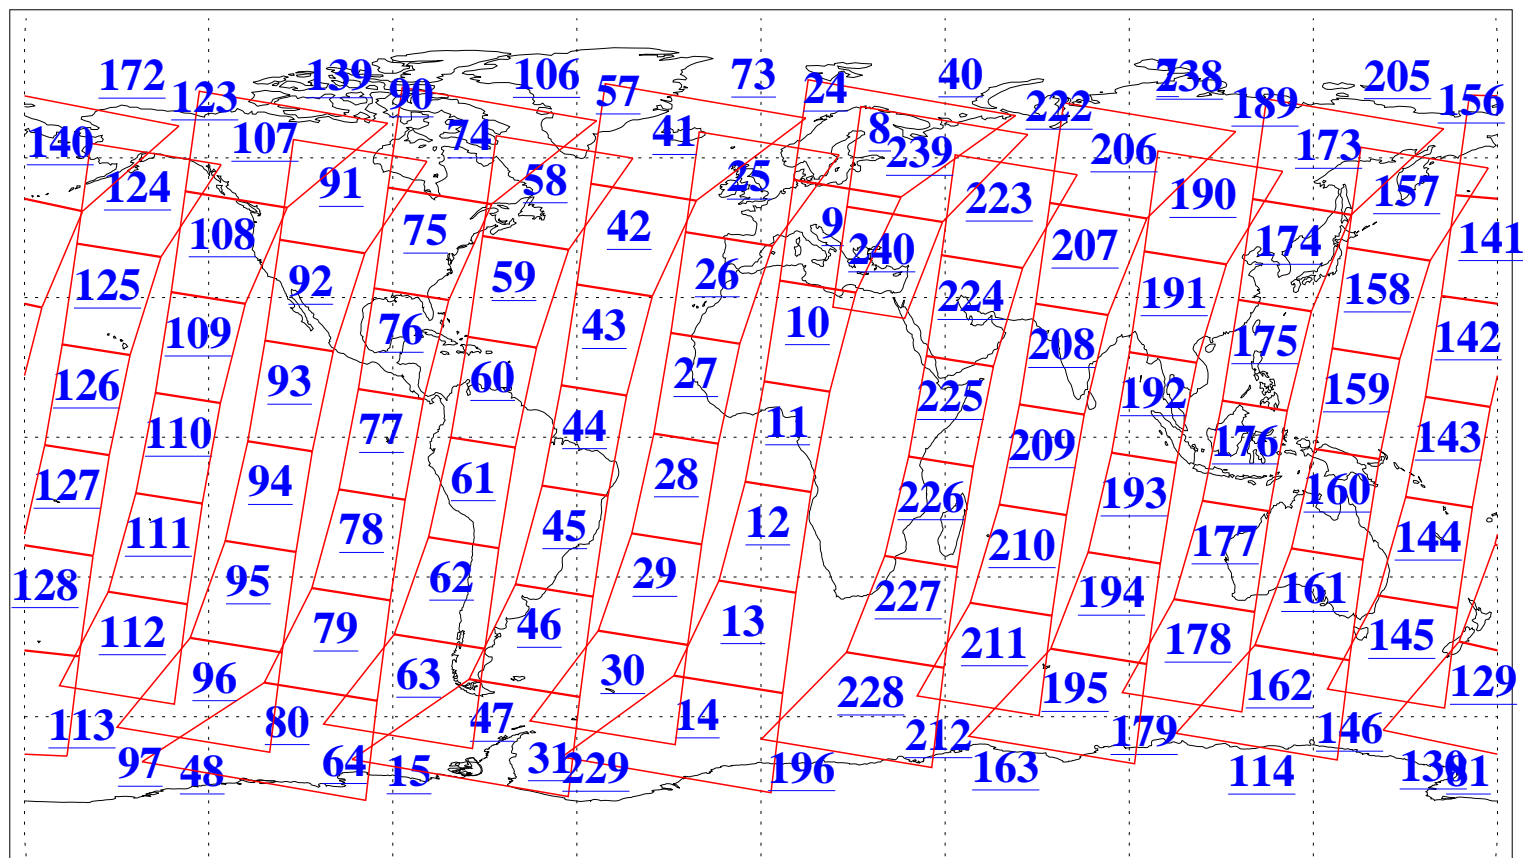

L1B Availability
AMSU Granules: 240
HSB Granules: 0
AIRS Granules: 240

14 Jul 2006
DoY 195
Aqua Day 1532
Granules: 1 to 120

Granules: 121 to 240

Legend: AMSU Available, HSB Available, AIRS Available

L1B Availability
AMSU Granules: 240
HSB Granules: 0
AIRS Granules: 240

14 Jul 2006
DoY 195
Aqua Day 1532
Ascending Granules

Descending Granules

Legend: AMSU Available, HSB Available, AIRS Available

L1B Availability
 AMSU Granules: 240
 HSB Granules: 0
 AIRS Granules: 240

14 Jul 2006
 DoY 195
 Aqua Day 1532

Northern Hemisphere Granules

Southern Hemisphere Granules

Legend: AMSU Available, HSB Available, AIRS Available