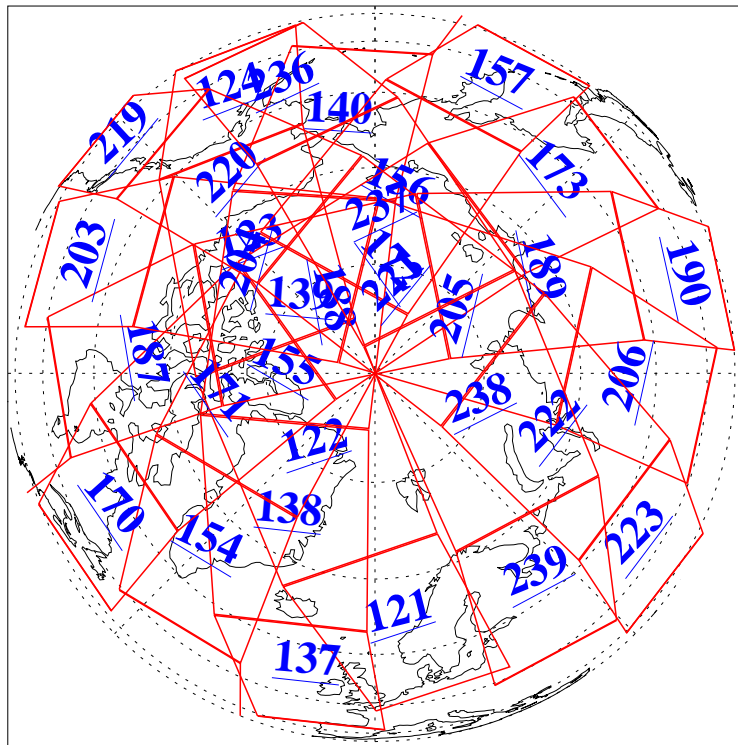

14 Jul 2006
DoY 195
Aqua Day 1532
Ascending Granules

Descending Granules

Legend: AMSU Available, HSB Available, AIRS Available

L1B Availability
 AMSU Granules: 240
 HSB Granules: 0
 AIRS Granules: 240

14 Jul 2006
 DoY 195
 Aqua Day 1532

Northern Hemisphere Granules

Southern Hemisphere Granules

Legend: AMSU Available, HSB Available, AIRS Available