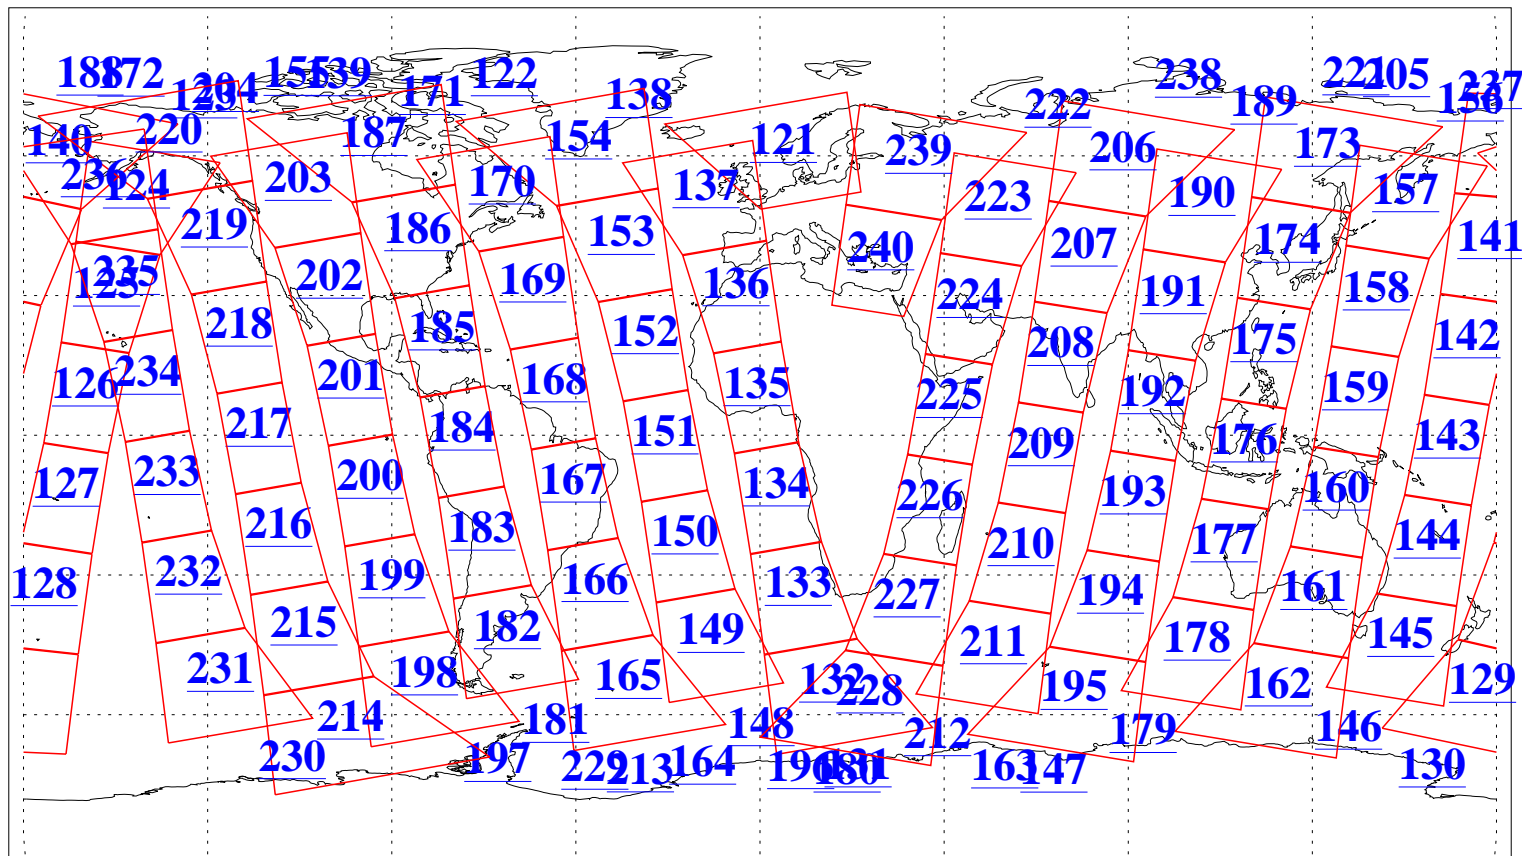

L1B Availability
AMSU Granules: 240
HSB Granules: 0
AIRS Granules: 240

14 Jul 2006
DoY 195
Aqua Day 1532
Granules: 1 to 120

Granules: 121 to 240

Legend: AMSU Available, HSB Available, AIRS Available

L1B Availability
AMSU Granules: 240
HSB Granules: 0
AIRS Granules: 240

14 Jul 2006
DoY 195
Aqua Day 1532
Ascending Granules

Descending Granules

Legend: AMSU Available, HSB Available, AIRS Available

L1B Availability
 AMSU Granules: 240
 HSB Granules: 0
 AIRS Granules: 240

14 Jul 2006
 DoY 195
 Aqua Day 1532

Northern Hemisphere Granules

Southern Hemisphere Granules

Legend: AMSU Available, HSB Available, AIRS Available