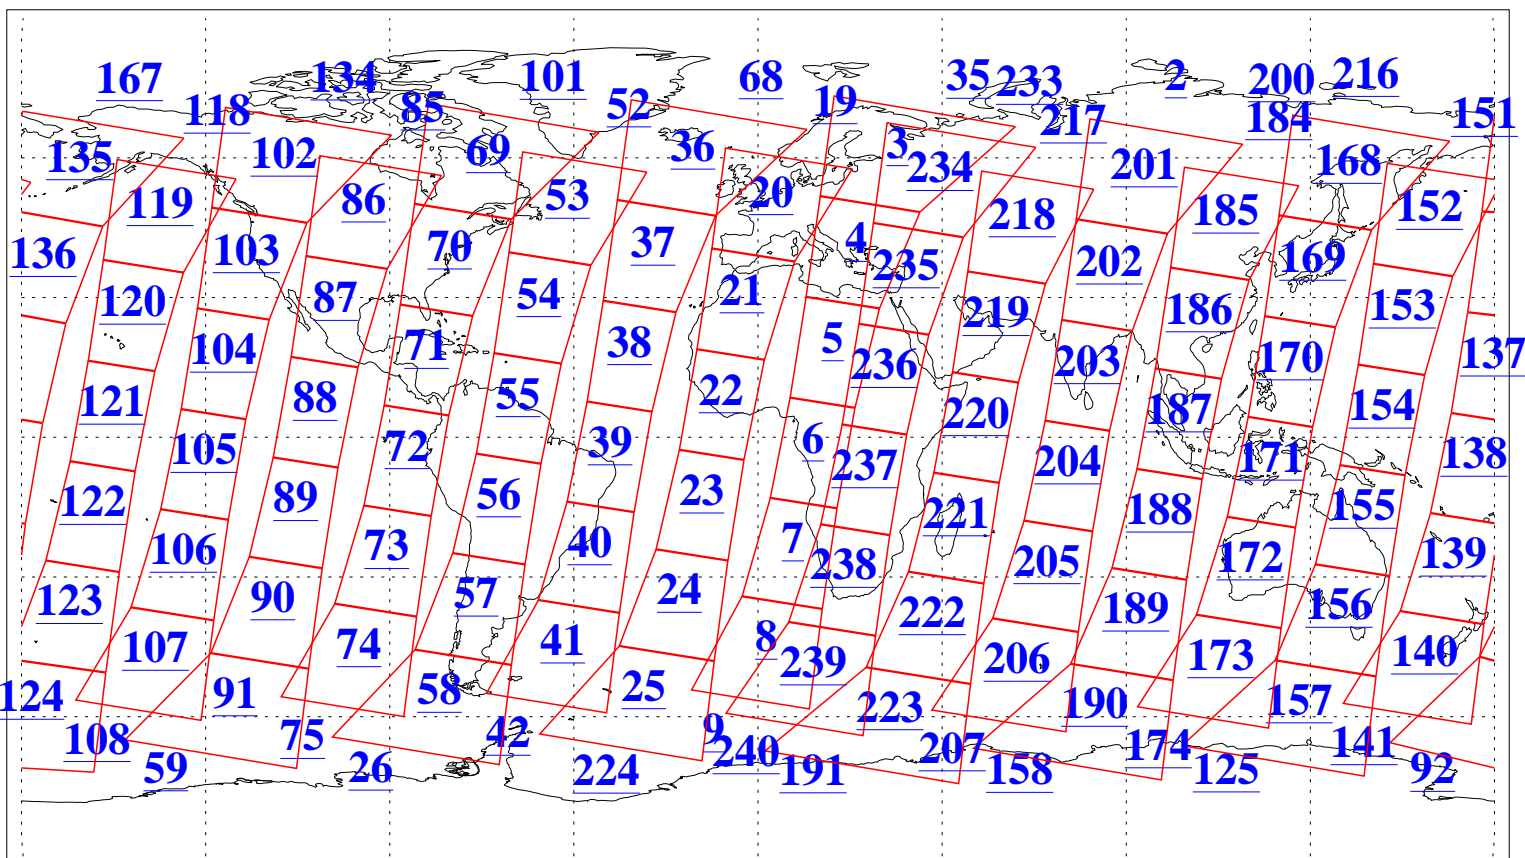

L1B Availability
AMSU Granules: 240
HSB Granules: 0
AIRS Granules: 240

11 Jul 2006
DoY 192
Aqua Day 1529
Granules: 1 to 120

Granules: 121 to 240

Legend: AMSU Available, HSB Available, AIRS Available

L1B Availability
AMSU Granules: 240
HSB Granules: 0
AIRS Granules: 240

11 Jul 2006
DoY 192
Aqua Day 1529
Ascending Granules

Descending Granules

Legend: AMSU Available, HSB Available, AIRS Available

L1B Availability
 AMSU Granules: 240
 HSB Granules: 0
 AIRS Granules: 240

11 Jul 2006
 DoY 192
 Aqua Day 1529

Northern Hemisphere Granules

Southern Hemisphere Granules

Legend: AMSU Available, *HSB Available*, **AIRS Available**