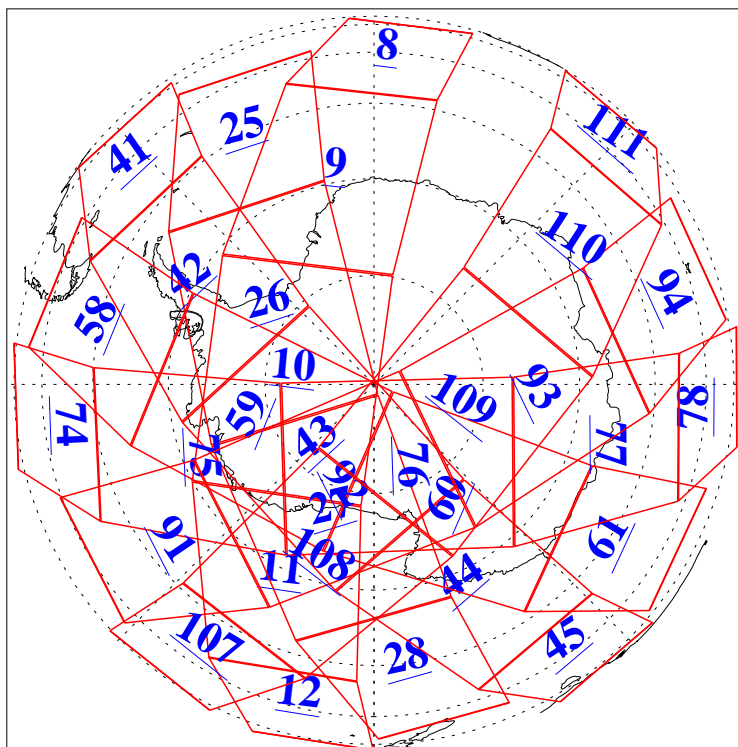

L1B Availability
AMSU Granules: 240
HSB Granules: 0
AIRS Granules: 240

11 Jul 2006
DoY 192
Aqua Day 1529
Granules: 1 to 120

Granules: 121 to 240

Legend: AMSU Available, HSB Available, AIRS Available

L1B Availability
AMSU Granules: 240
HSB Granules: 0
AIRS Granules: 240

11 Jul 2006
DoY 192
Aqua Day 1529
Ascending Granules

Descending Granules

Legend: AMSU Available, HSB Available, AIRS Available

L1B Availability
 AMSU Granules: 240
 HSB Granules: 0
 AIRS Granules: 240

11 Jul 2006
 DoY 192
 Aqua Day 1529

Northern Hemisphere Granules

Southern Hemisphere Granules

Legend: AMSU Available, *HSB Available*, **AIRS Available**