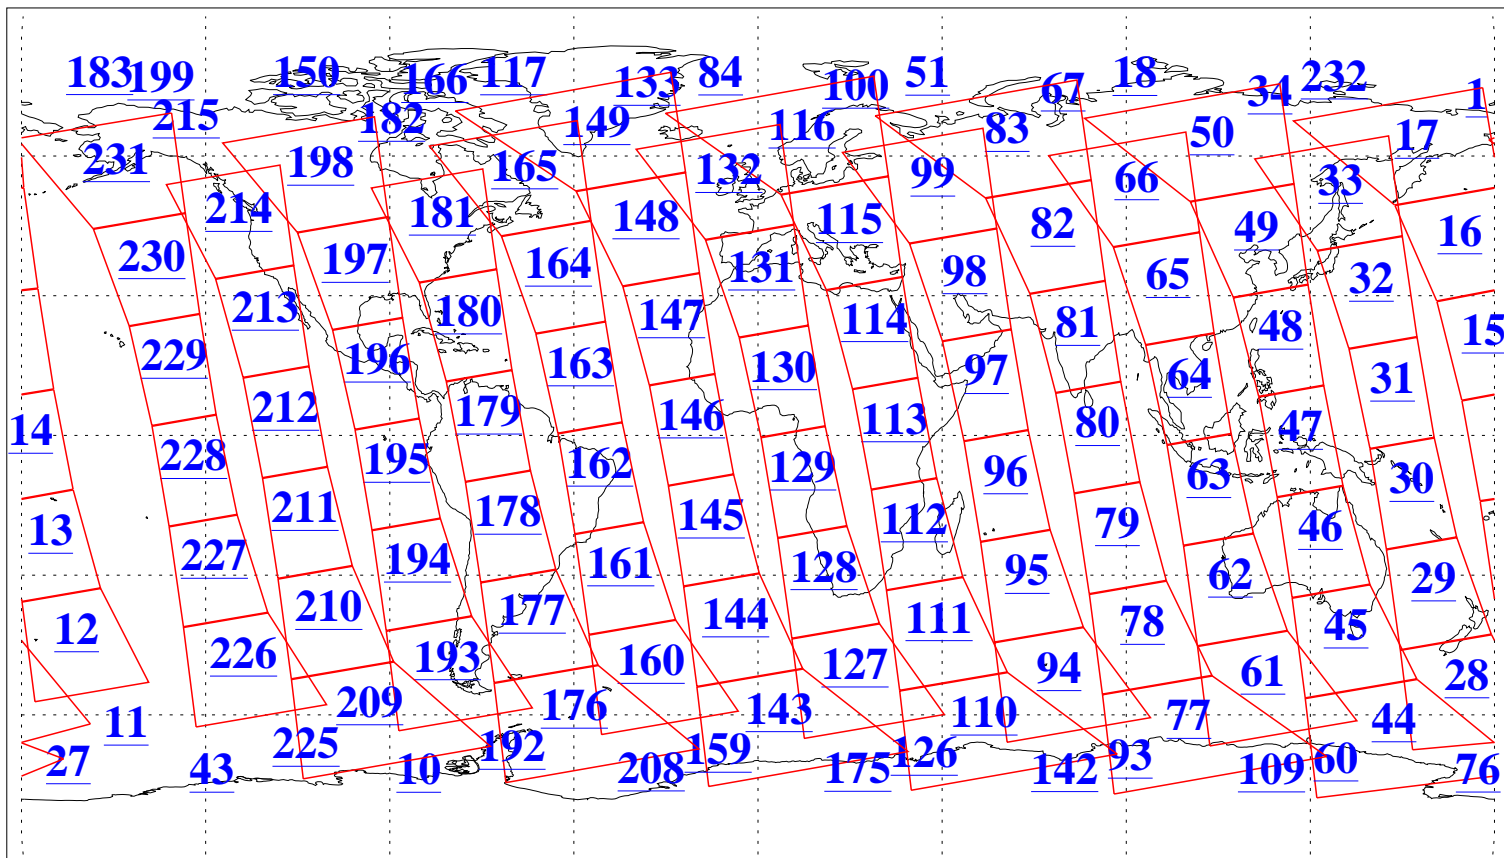

L1B Availability
AMSU Granules: 240
HSB Granules: 0
AIRS Granules: 240

11 Jul 2006
DoY 192
Aqua Day 1529
Granules: 1 to 120

Granules: 121 to 240

Legend: AMSU Available, HSB Available, AIRS Available

L1B Availability
AMSU Granules: 240
HSB Granules: 0
AIRS Granules: 240

11 Jul 2006
DoY 192
Aqua Day 1529
Ascending Granules

Descending Granules

Legend: AMSU Available, HSB Available, AIRS Available

L1B Availability
 AMSU Granules: 240
 HSB Granules: 0
 AIRS Granules: 240

11 Jul 2006
 DoY 192
 Aqua Day 1529

Northern Hemisphere Granules

Southern Hemisphere Granules

Legend: AMSU Available, *HSB Available*, **AIRS Available**