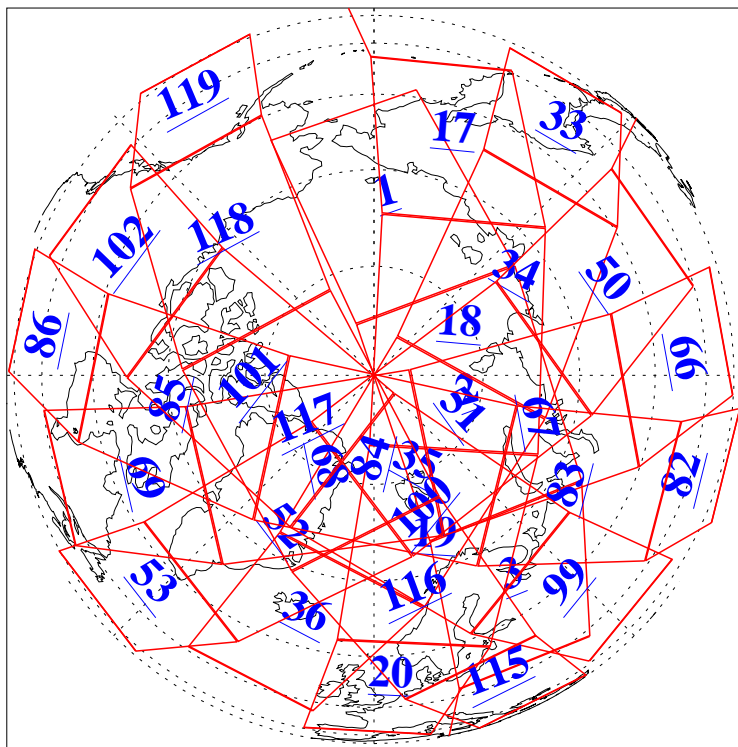

L1B Availability
AMSU Granules: 240
HSB Granules: 0
AIRS Granules: 240

11 Jul 2006
DoY 192
Aqua Day 1529
Granules: 1 to 120

Granules: 121 to 240

Legend: AMSU Available, HSB Available, AIRS Available

L1B Availability
AMSU Granules: 240
HSB Granules: 0
AIRS Granules: 240

11 Jul 2006
DoY 192
Aqua Day 1529
Ascending Granules

Descending Granules

Legend: AMSU Available, HSB Available, AIRS Available

L1B Availability
 AMSU Granules: 240
 HSB Granules: 0
 AIRS Granules: 240

11 Jul 2006
 DoY 192
 Aqua Day 1529

Northern Hemisphere Granules

Southern Hemisphere Granules

Legend: AMSU Available, *HSB Available*, **AIRS Available**