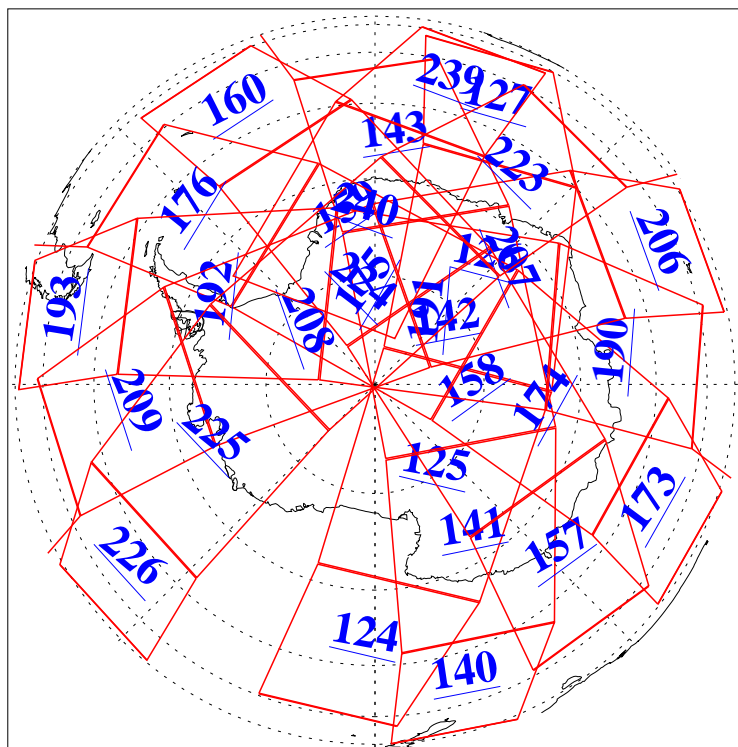

L1B Availability
AMSU Granules: 240
HSB Granules: 0
AIRS Granules: 240

11 Jul 2006
DoY 192
Aqua Day 1529
Granules: 1 to 120

Granules: 121 to 240

Legend: AMSU Available, HSB Available, AIRS Available

L1B Availability
AMSU Granules: 240
HSB Granules: 0
AIRS Granules: 240

11 Jul 2006
DoY 192
Aqua Day 1529
Ascending Granules

Descending Granules

Legend: AMSU Available, HSB Available, AIRS Available

L1B Availability
 AMSU Granules: 240
 HSB Granules: 0
 AIRS Granules: 240

11 Jul 2006
 DoY 192
 Aqua Day 1529

Northern Hemisphere Granules

Southern Hemisphere Granules

Legend: AMSU Available, *HSB Available*, **AIRS Available**