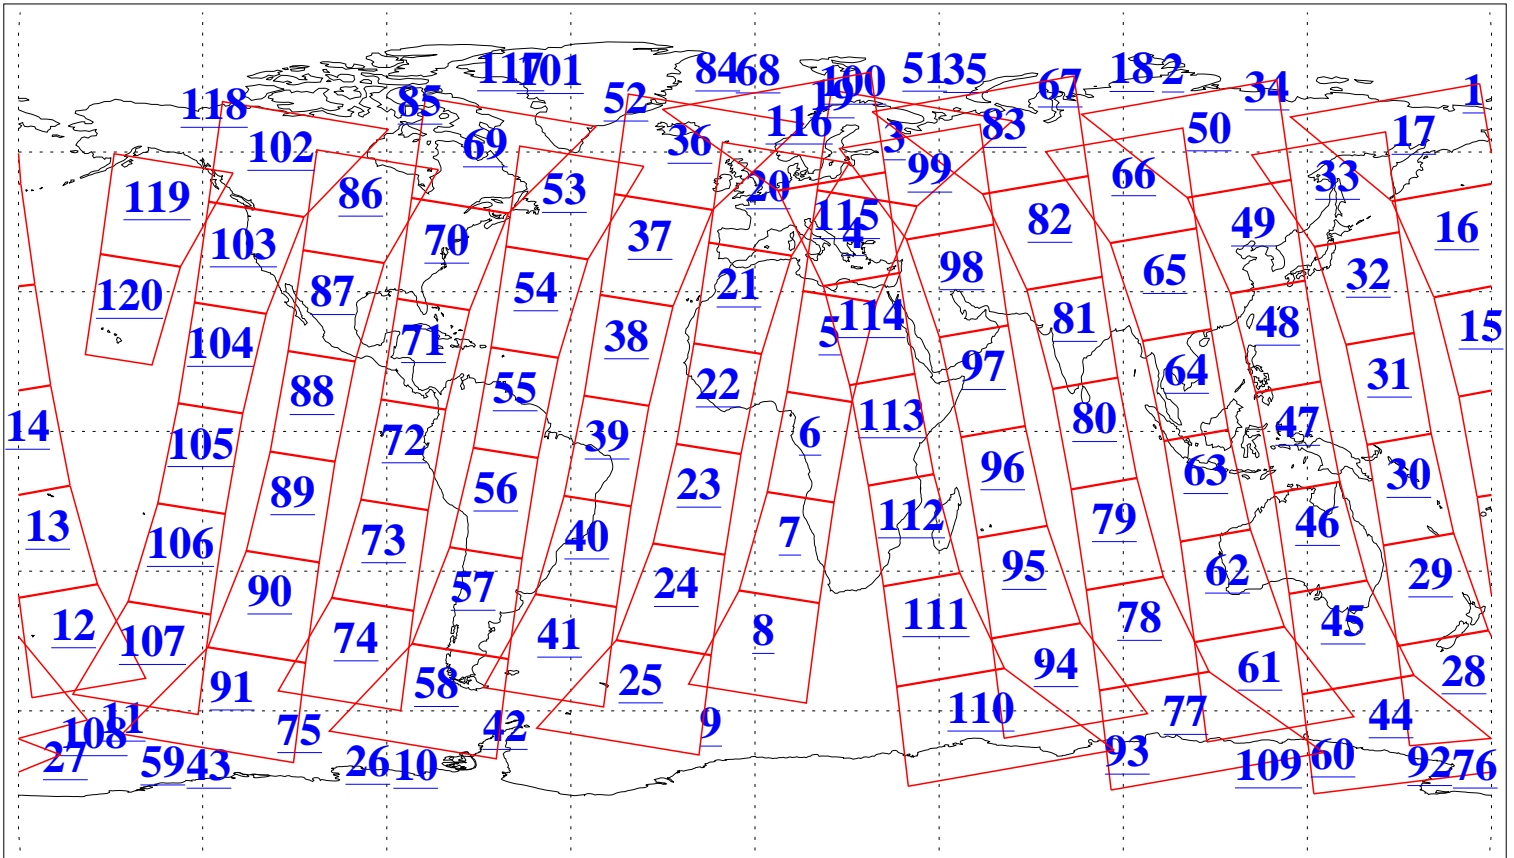

L1B Availability
AMSU Granules: 240
HSB Granules: 0
AIRS Granules: 240

11 Jul 2006
DoY 192
Aqua Day 1529
Granules: 1 to 120

Granules: 121 to 240

Legend: AMSU Available, HSB Available, AIRS Available

L1B Availability
AMSU Granules: 240
HSB Granules: 0
AIRS Granules: 240

11 Jul 2006
DoY 192
Aqua Day 1529
Ascending Granules

Descending Granules

Legend: AMSU Available, HSB Available, AIRS Available

L1B Availability
 AMSU Granules: 240
 HSB Granules: 0
 AIRS Granules: 240

11 Jul 2006
 DoY 192
 Aqua Day 1529

Northern Hemisphere Granules

Southern Hemisphere Granules

Legend: AMSU Available, *HSB Available*, **AIRS Available**