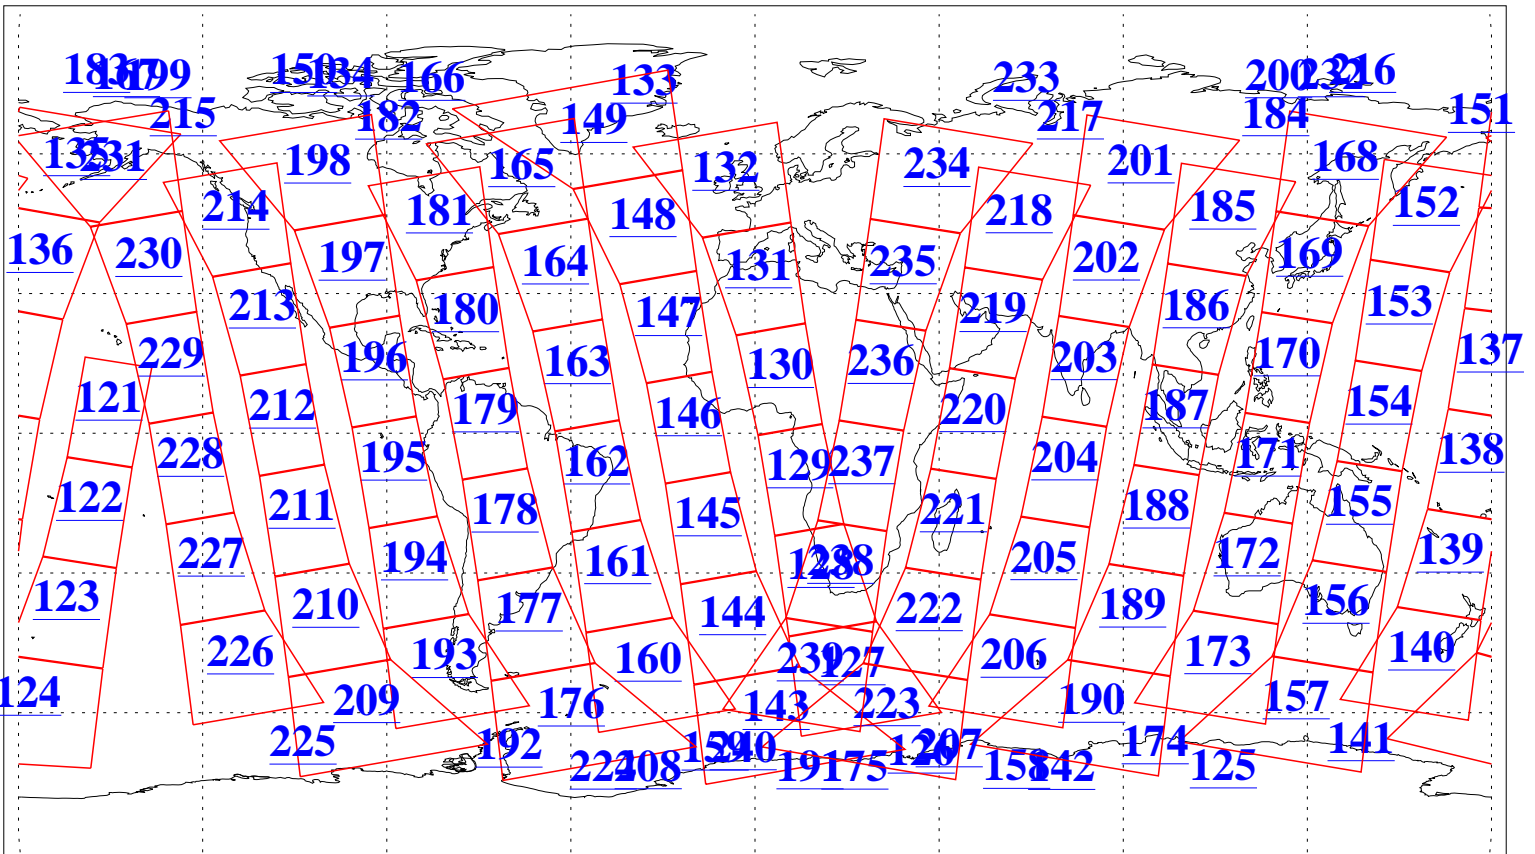

L1B Availability
AMSU Granules: 240
HSB Granules: 0
AIRS Granules: 240

11 Jul 2006
DoY 192
Aqua Day 1529
Granules: 1 to 120

Granules: 121 to 240

Legend: AMSU Available, HSB Available, AIRS Available

L1B Availability
AMSU Granules: 240
HSB Granules: 0
AIRS Granules: 240

11 Jul 2006
DoY 192
Aqua Day 1529
Ascending Granules

Descending Granules

Legend: AMSU Available, HSB Available, AIRS Available

L1B Availability
 AMSU Granules: 240
 HSB Granules: 0
 AIRS Granules: 240

11 Jul 2006
 DoY 192
 Aqua Day 1529

Northern Hemisphere Granules

Southern Hemisphere Granules

Legend: AMSU Available, *HSB Available*, **AIRS Available**