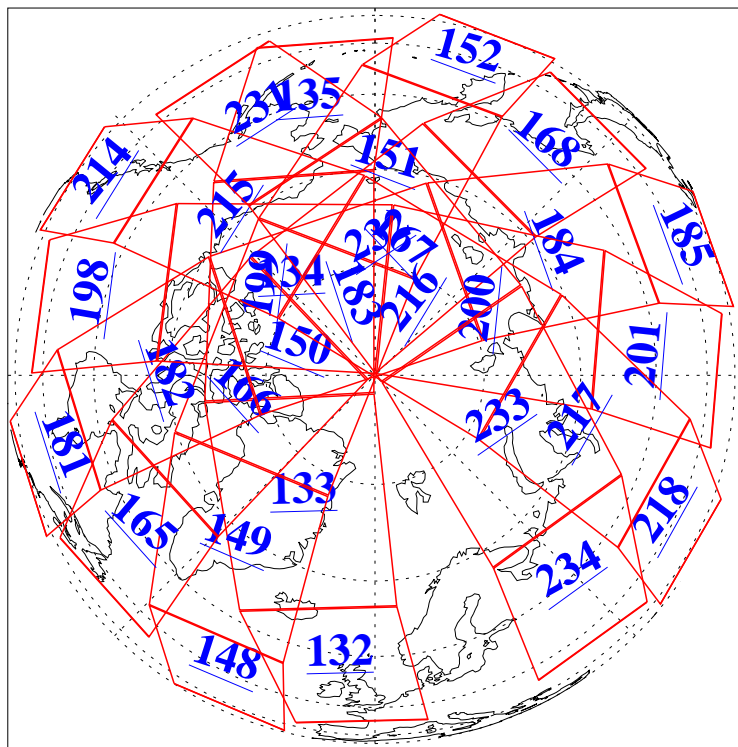

L1B Availability
AMSU Granules: 240
HSB Granules: 0
AIRS Granules: 240

11 Jul 2006
DoY 192
Aqua Day 1529
Granules: 1 to 120

Granules: 121 to 240

Legend: AMSU Available, HSB Available, AIRS Available

L1B Availability
AMSU Granules: 240
HSB Granules: 0
AIRS Granules: 240

11 Jul 2006
DoY 192
Aqua Day 1529
Ascending Granules

Descending Granules

Legend: AMSU Available, HSB Available, AIRS Available

L1B Availability
 AMSU Granules: 240
 HSB Granules: 0
 AIRS Granules: 240

11 Jul 2006
 DoY 192
 Aqua Day 1529

Northern Hemisphere Granules

Southern Hemisphere Granules

Legend: AMSU Available, *HSB Available*, **AIRS Available**