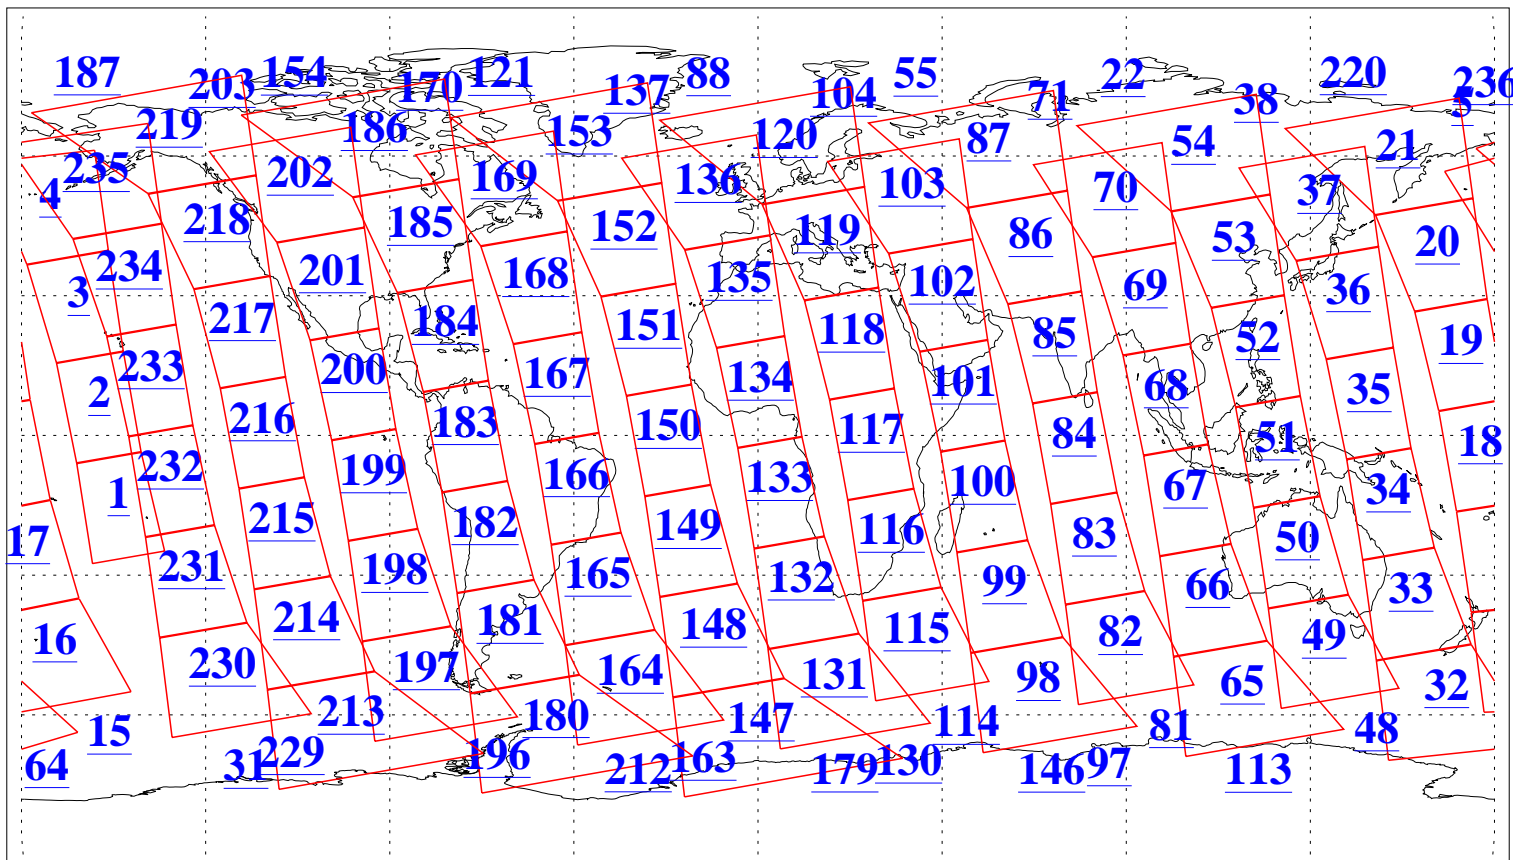

L1B Availability
AMSU Granules: 240
HSB Granules: 0
AIRS Granules: 240

7 Jul 2006
DoY 188
Aqua Day 1525
Granules: 1 to 120

Granules: 121 to 240

Legend: AMSU Available, HSB Available, AIRS Available

L1B Availability
AMSU Granules: 240
HSB Granules: 0
AIRS Granules: 240

7 Jul 2006
DoY 188
Aqua Day 1525

Ascending Granules

Descending Granules

Legend: AMSU Available, HSB Available, AIRS Available

L1B Availability
 AMSU Granules: 240
 HSB Granules: 0
 AIRS Granules: 240

7 Jul 2006
 DoY 188
 Aqua Day 1525

Northern Hemisphere Granules

Southern Hemisphere Granules

Legend: AMSU Available, HSB Available, AIRS Available