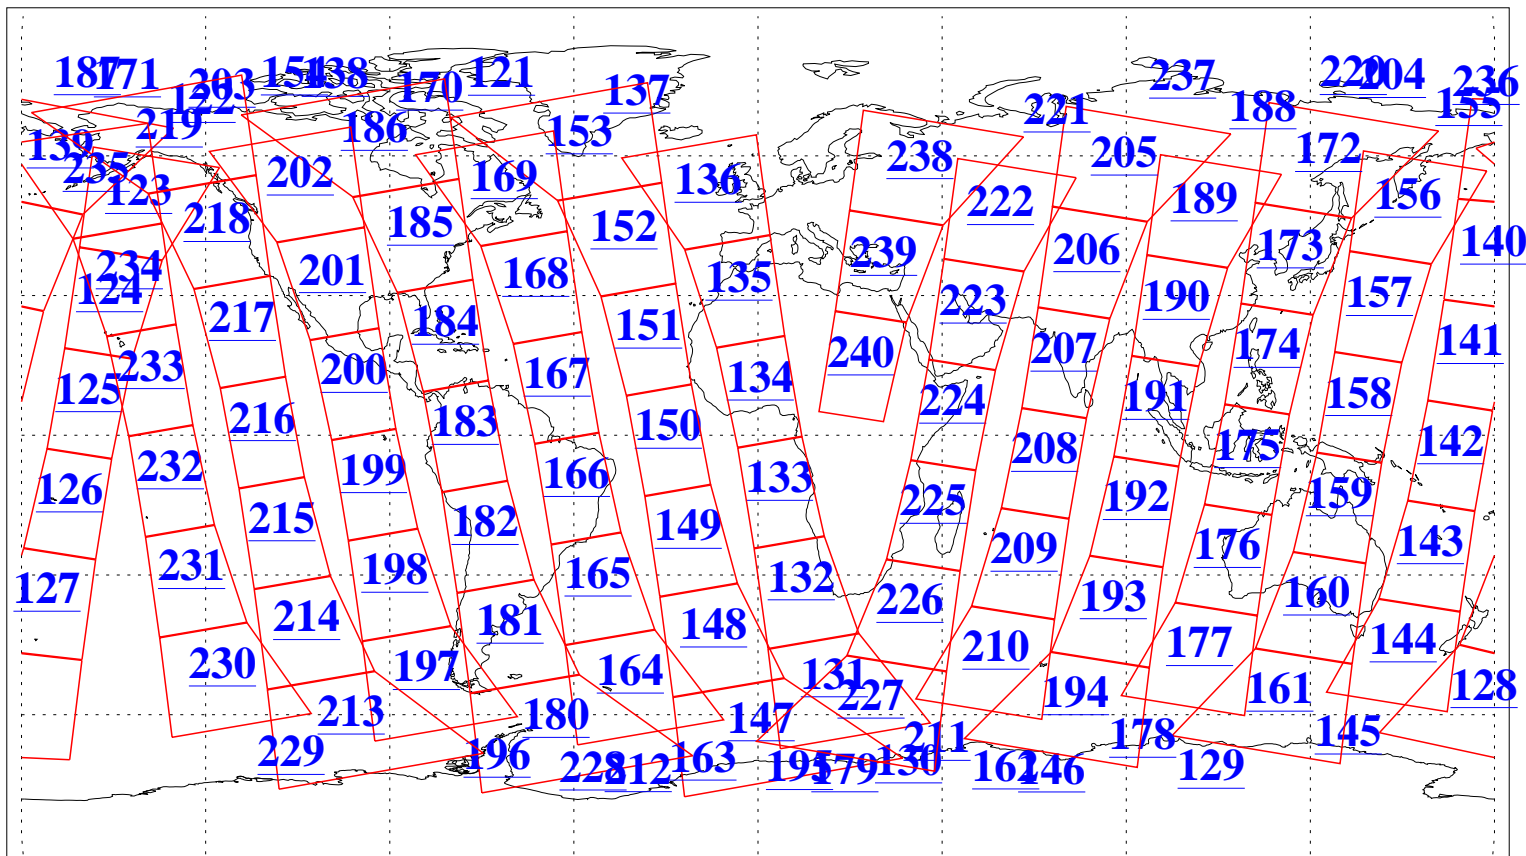

L1B Availability
AMSU Granules: 240
HSB Granules: 0
AIRS Granules: 240

7 Jul 2006
DoY 188
Aqua Day 1525
Granules: 1 to 120

Granules: 121 to 240

Legend: AMSU Available, HSB Available, AIRS Available

L1B Availability
AMSU Granules: 240
HSB Granules: 0
AIRS Granules: 240

7 Jul 2006
DoY 188
Aqua Day 1525

Ascending Granules

Descending Granules

Legend: AMSU Available, HSB Available, AIRS Available

L1B Availability
 AMSU Granules: 240
 HSB Granules: 0
 AIRS Granules: 240

7 Jul 2006
 DoY 188
 Aqua Day 1525

Northern Hemisphere Granules

Southern Hemisphere Granules

Legend: AMSU Available, HSB Available, AIRS Available