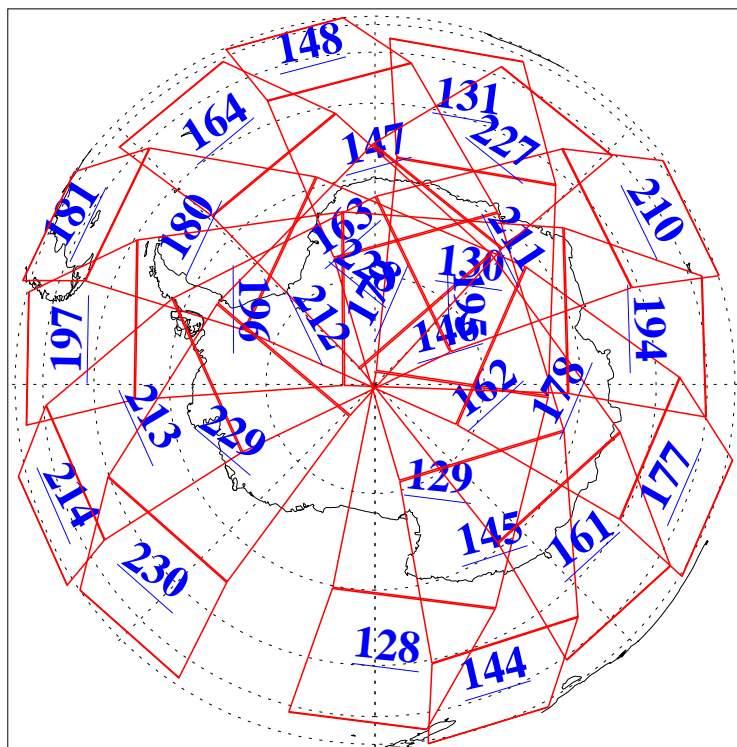

L1B Availability
AMSU Granules: 240
HSB Granules: 0
AIRS Granules: 240

7 Jul 2006
DoY 188
Aqua Day 1525
Granules: 1 to 120

Granules: 121 to 240

Legend: AMSU Available, HSB Available, AIRS Available

L1B Availability
AMSU Granules: 240
HSB Granules: 0
AIRS Granules: 240

7 Jul 2006
DoY 188
Aqua Day 1525

Ascending Granules

Descending Granules

Legend: AMSU Available, HSB Available, AIRS Available

L1B Availability
 AMSU Granules: 240
 HSB Granules: 0
 AIRS Granules: 240

7 Jul 2006
 DoY 188
 Aqua Day 1525

Northern Hemisphere Granules

Southern Hemisphere Granules

Legend: AMSU Available, HSB Available, AIRS Available