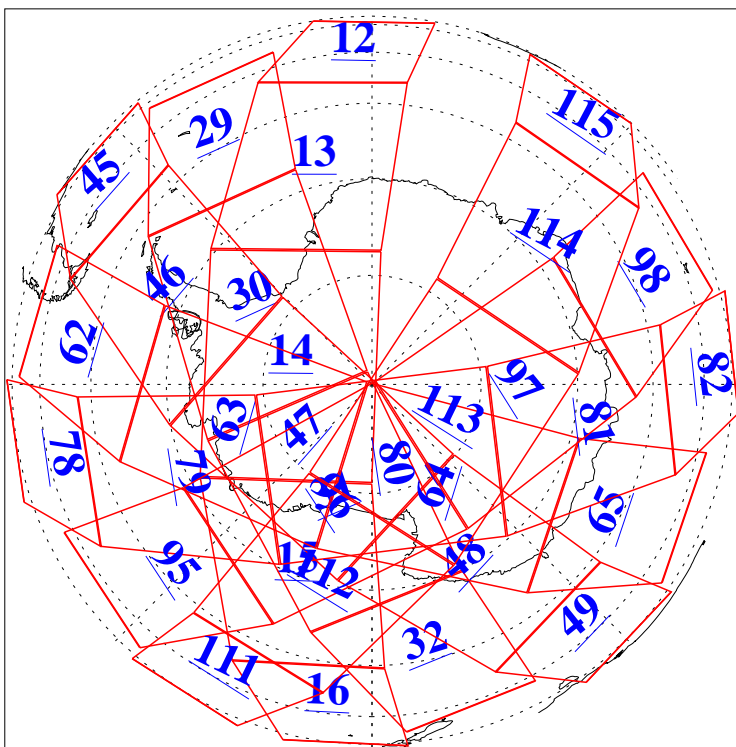

L1B Availability
AMSU Granules: 240
HSB Granules: 0
AIRS Granules: 240

7 Jul 2006
DoY 188
Aqua Day 1525
Granules: 1 to 120

Granules: 121 to 240

Legend: AMSU Available, HSB Available, AIRS Available

L1B Availability
AMSU Granules: 240
HSB Granules: 0
AIRS Granules: 240

7 Jul 2006
DoY 188
Aqua Day 1525

Ascending Granules

Descending Granules

Legend: AMSU Available, HSB Available, AIRS Available

L1B Availability
 AMSU Granules: 240
 HSB Granules: 0
 AIRS Granules: 240

7 Jul 2006
 DoY 188
 Aqua Day 1525

Northern Hemisphere Granules

Southern Hemisphere Granules

Legend: AMSU Available, HSB Available, AIRS Available