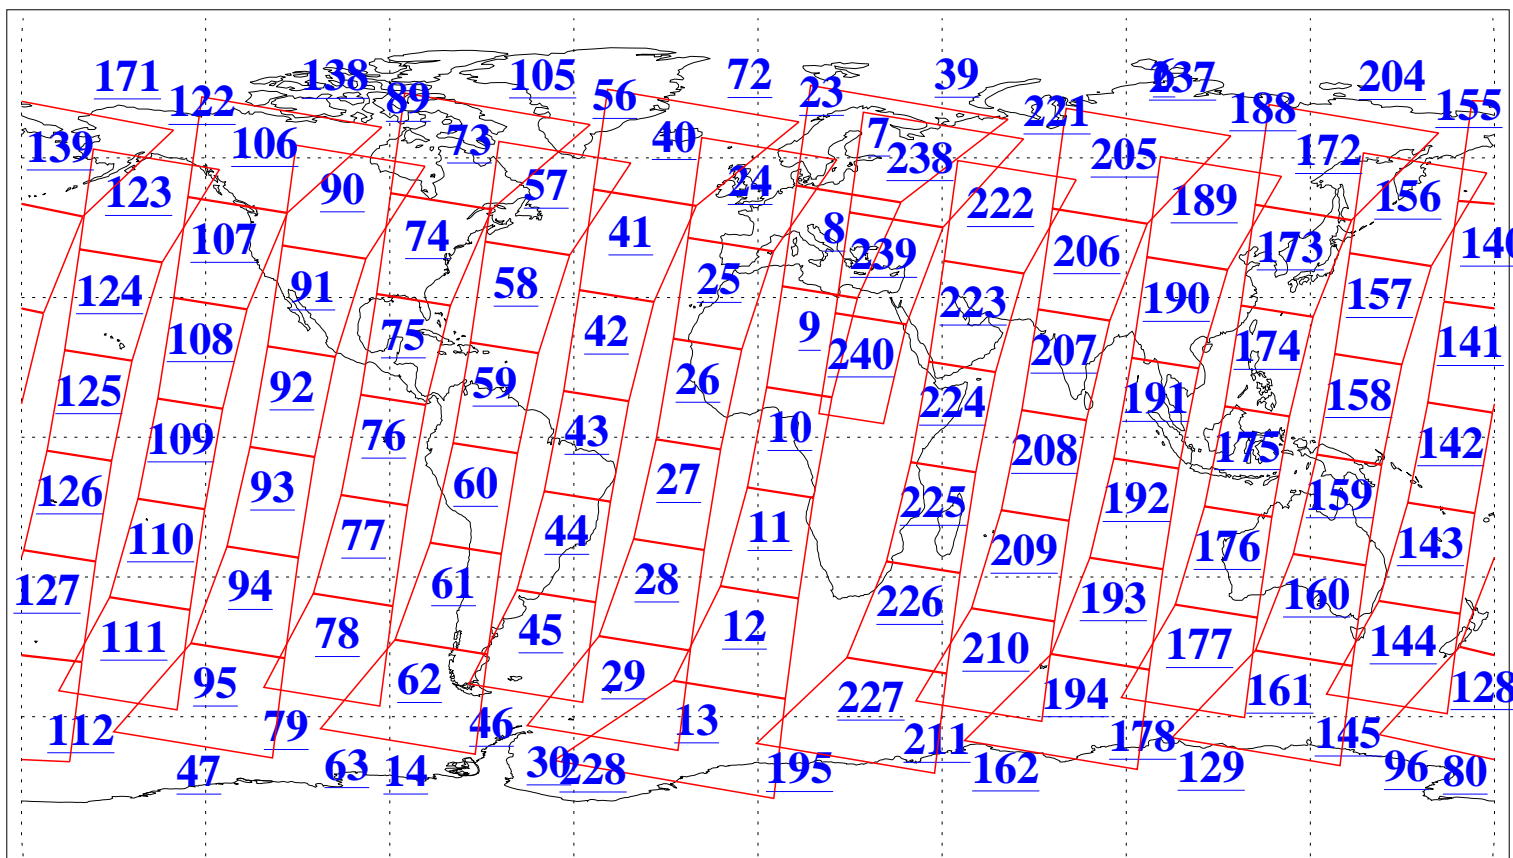

L1B Availability
AMSU Granules: 240
HSB Granules: 0
AIRS Granules: 240

7 Jul 2006
DoY 188
Aqua Day 1525
Granules: 1 to 120

Granules: 121 to 240

Legend: AMSU Available, HSB Available, AIRS Available

L1B Availability
AMSU Granules: 240
HSB Granules: 0
AIRS Granules: 240

7 Jul 2006
DoY 188
Aqua Day 1525

Ascending Granules

Descending Granules

Legend: AMSU Available, HSB Available, AIRS Available

L1B Availability
 AMSU Granules: 240
 HSB Granules: 0
 AIRS Granules: 240

7 Jul 2006
 DoY 188
 Aqua Day 1525

Northern Hemisphere Granules

Southern Hemisphere Granules

Legend: AMSU Available, HSB Available, AIRS Available