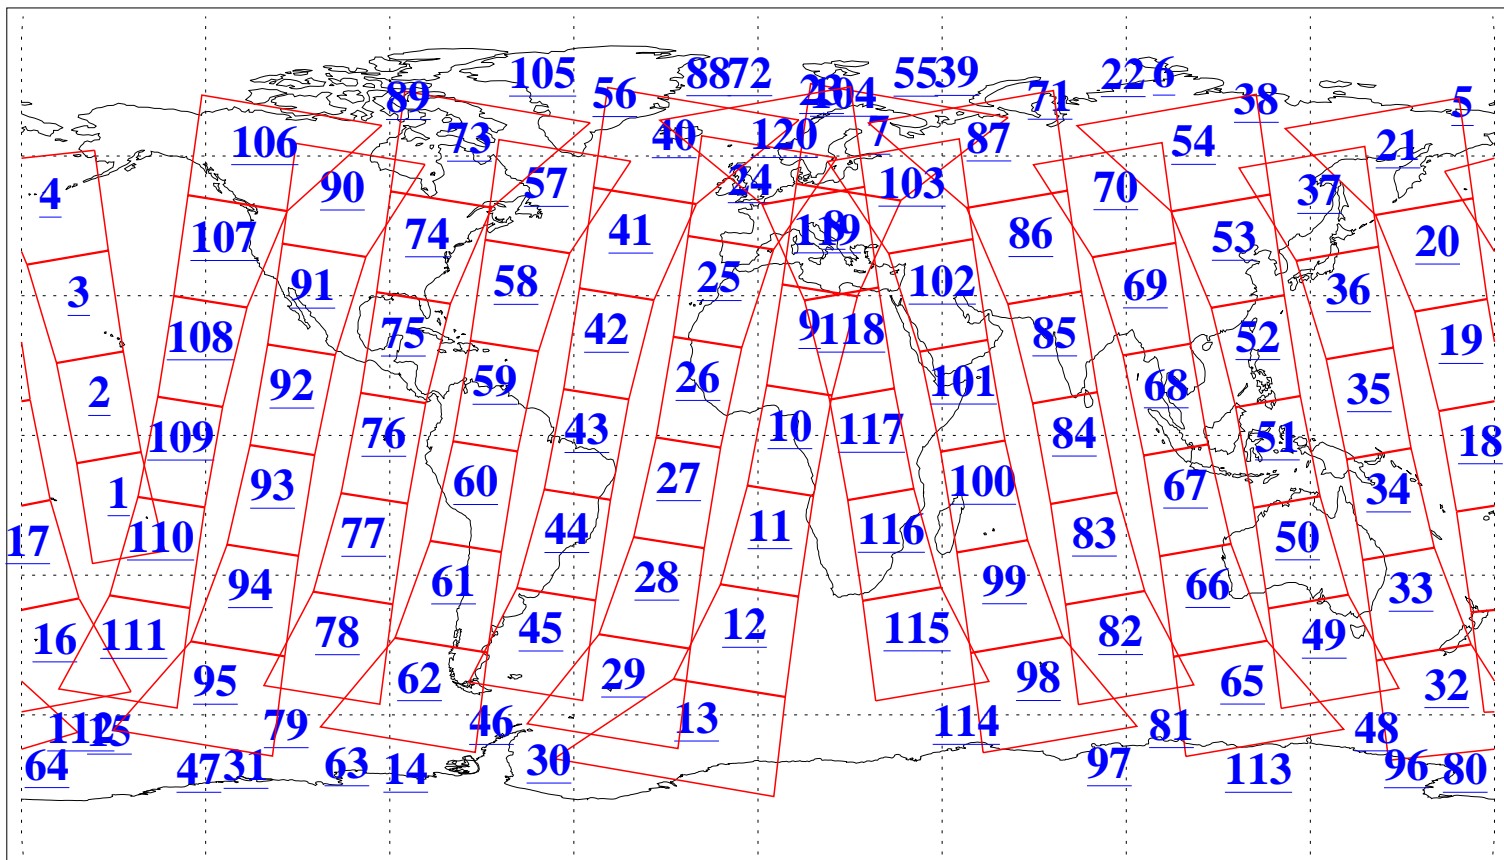

L1B Availability
AMSU Granules: 240
HSB Granules: 0
AIRS Granules: 240

7 Jul 2006
DoY 188
Aqua Day 1525
Granules: 1 to 120

Granules: 121 to 240

Legend: AMSU Available, HSB Available, AIRS Available

L1B Availability
AMSU Granules: 240
HSB Granules: 0
AIRS Granules: 240

7 Jul 2006
DoY 188
Aqua Day 1525

Ascending Granules

Descending Granules

Legend: AMSU Available, HSB Available, AIRS Available

L1B Availability
 AMSU Granules: 240
 HSB Granules: 0
 AIRS Granules: 240

7 Jul 2006
 DoY 188
 Aqua Day 1525

Northern Hemisphere Granules

Southern Hemisphere Granules

Legend: AMSU Available, HSB Available, AIRS Available