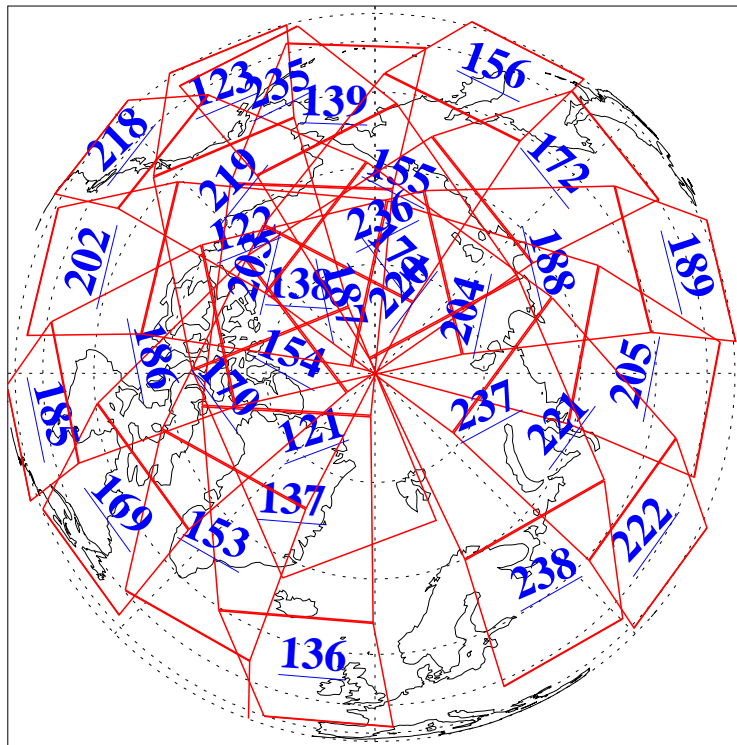

L1B Availability
AMSU Granules: 240
HSB Granules: 0
AIRS Granules: 240

7 Jul 2006
DoY 188
Aqua Day 1525
Granules: 1 to 120

Granules: 121 to 240

Legend: AMSU Available, HSB Available, AIRS Available

L1B Availability
AMSU Granules: 240
HSB Granules: 0
AIRS Granules: 240

7 Jul 2006
DoY 188
Aqua Day 1525

Ascending Granules

Descending Granules

Legend: AMSU Available, HSB Available, AIRS Available

L1B Availability
 AMSU Granules: 240
 HSB Granules: 0
 AIRS Granules: 240

7 Jul 2006
 DoY 188
 Aqua Day 1525

Northern Hemisphere Granules

Southern Hemisphere Granules

Legend: AMSU Available, HSB Available, AIRS Available