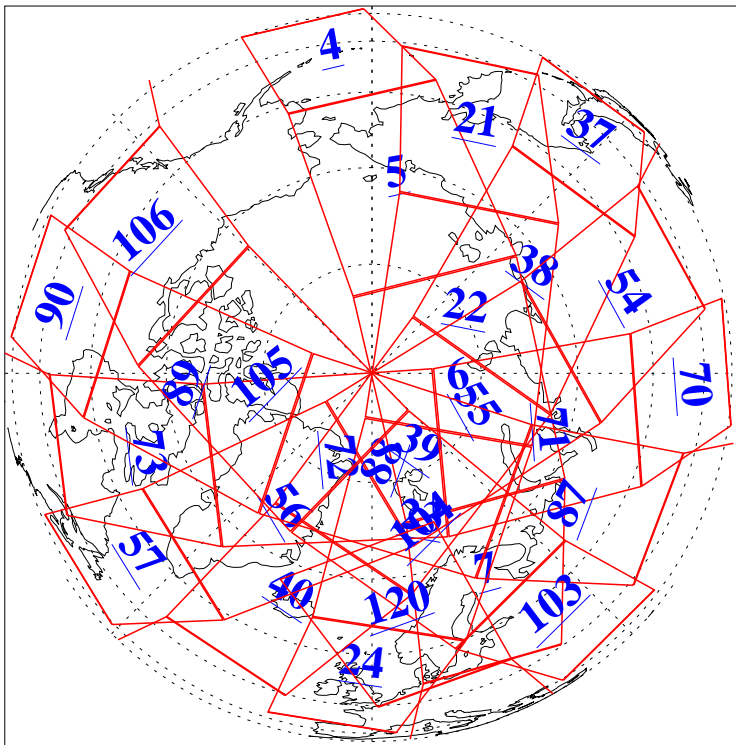

L1B Availability
AMSU Granules: 240
HSB Granules: 0
AIRS Granules: 240

7 Jul 2006
DoY 188
Aqua Day 1525
Granules: 1 to 120

Granules: 121 to 240

Legend: AMSU Available, HSB Available, AIRS Available

L1B Availability
AMSU Granules: 240
HSB Granules: 0
AIRS Granules: 240

7 Jul 2006
DoY 188
Aqua Day 1525

Ascending Granules

Descending Granules

Legend: AMSU Available, HSB Available, AIRS Available

L1B Availability
 AMSU Granules: 240
 HSB Granules: 0
 AIRS Granules: 240

7 Jul 2006
 DoY 188
 Aqua Day 1525

Northern Hemisphere Granules

Southern Hemisphere Granules

Legend: AMSU Available, HSB Available, AIRS Available