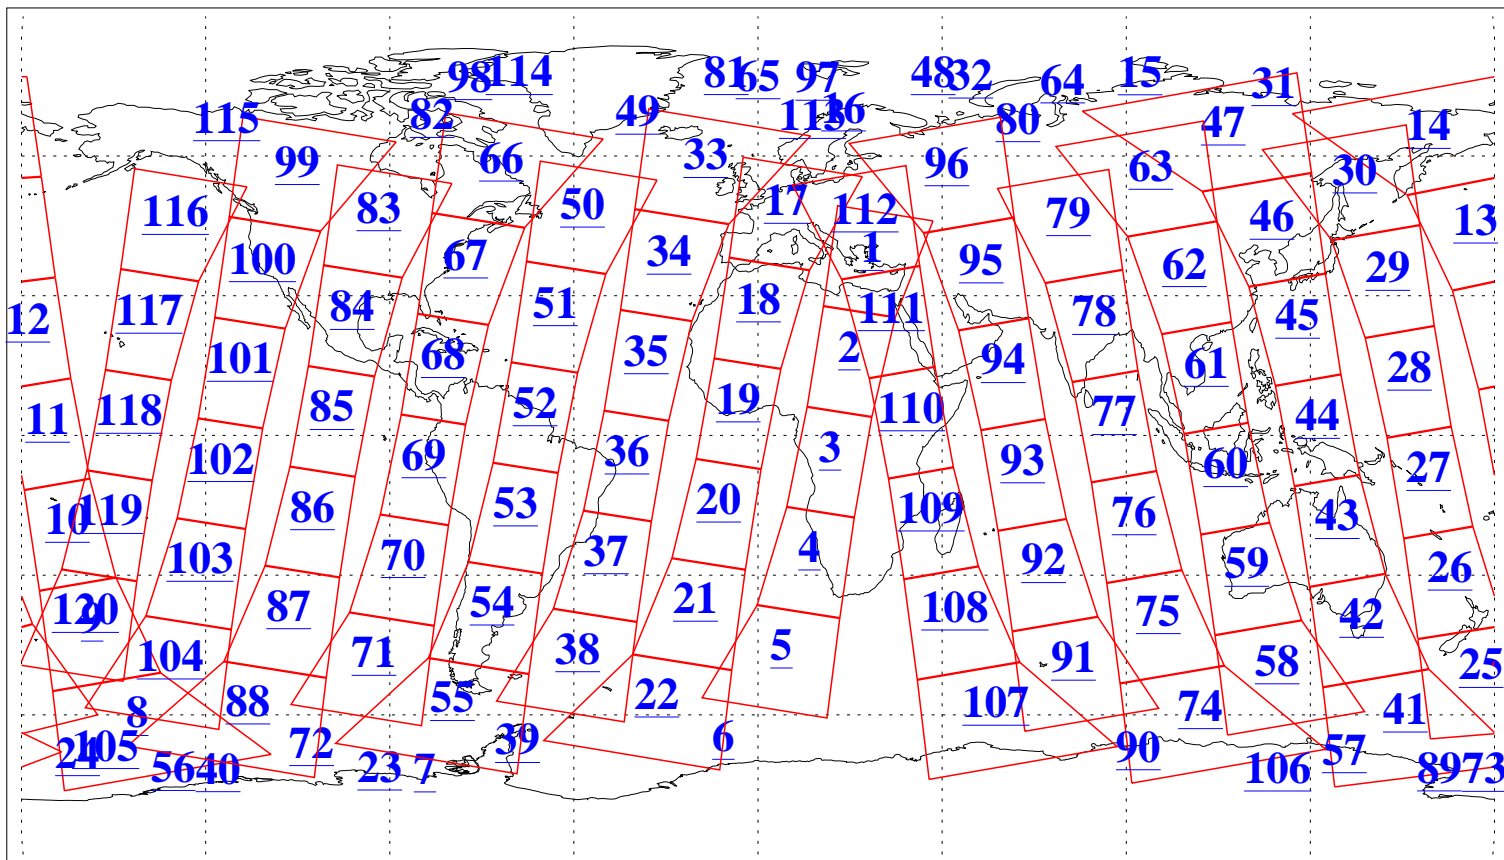

L1B Availability
AMSU Granules: 240
HSB Granules: 0
AIRS Granules: 233

6 Jul 2006
DoY 187
Aqua Day 1524
Granules: 1 to 120

Granules: 121 to 240

Legend: AMSU Available, HSB Available, AIRS Available

L1B Availability
AMSU Granules: 240
HSB Granules: 0
AIRS Granules: 233

6 Jul 2006
DoY 187
Aqua Day 1524

Ascending Granules

Descending Granules

Legend: AMSU Available, HSB Available, AIRS Available

L1B Availability
 AMSU Granules: 240
 HSB Granules: 0
 AIRS Granules: 233

6 Jul 2006
 DoY 187
 Aqua Day 1524

Northern Hemisphere Granules

Southern Hemisphere Granules

Legend: AMSU Available, *HSB Available*, **AIRS Available**