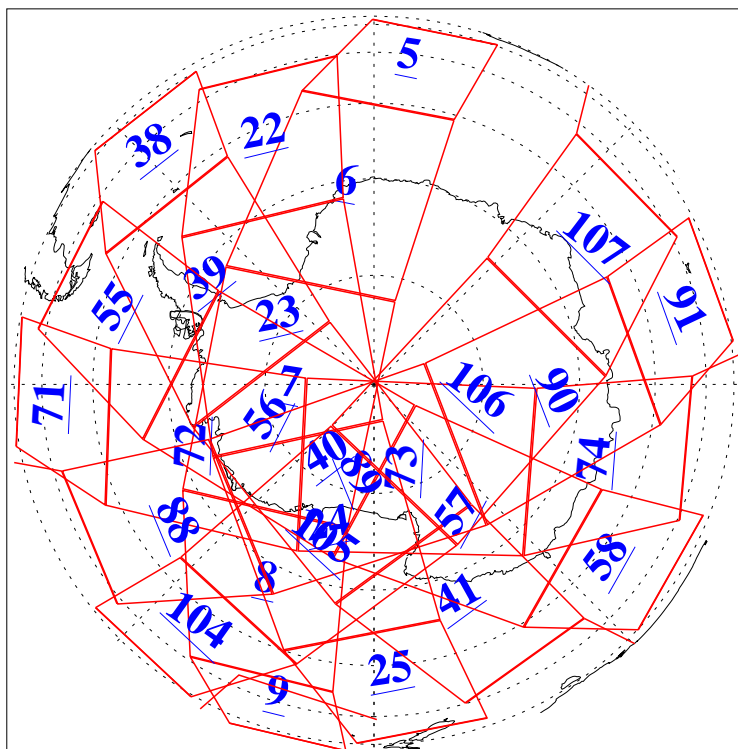

L1B Availability
AMSU Granules: 240
HSB Granules: 0
AIRS Granules: 233

6 Jul 2006
DoY 187
Aqua Day 1524
Granules: 1 to 120

Granules: 121 to 240

Legend: AMSU Available, HSB Available, AIRS Available

L1B Availability
AMSU Granules: 240
HSB Granules: 0
AIRS Granules: 233

6 Jul 2006
DoY 187
Aqua Day 1524

Ascending Granules

Descending Granules

Legend: AMSU Available, HSB Available, AIRS Available

L1B Availability
 AMSU Granules: 240
 HSB Granules: 0
 AIRS Granules: 233

6 Jul 2006
 DoY 187
 Aqua Day 1524

Northern Hemisphere Granules

Southern Hemisphere Granules

Legend: AMSU Available, *HSB Available*, **AIRS Available**