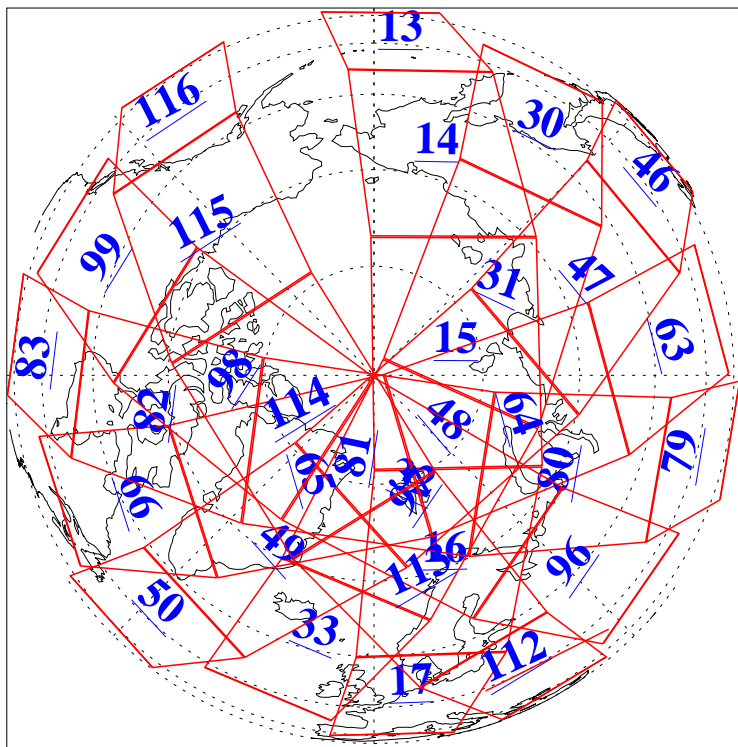

L1B Availability
AMSU Granules: 240
HSB Granules: 0
AIRS Granules: 233

6 Jul 2006
DoY 187
Aqua Day 1524
Granules: 1 to 120

Granules: 121 to 240

Legend: AMSU Available, HSB Available, AIRS Available

L1B Availability
AMSU Granules: 240
HSB Granules: 0
AIRS Granules: 233

6 Jul 2006
DoY 187
Aqua Day 1524

Ascending Granules

Descending Granules

Legend: AMSU Available, HSB Available, AIRS Available

L1B Availability
 AMSU Granules: 240
 HSB Granules: 0
 AIRS Granules: 233

6 Jul 2006
 DoY 187
 Aqua Day 1524

Northern Hemisphere Granules

Southern Hemisphere Granules

Legend: AMSU Available, *HSB Available*, **AIRS Available**