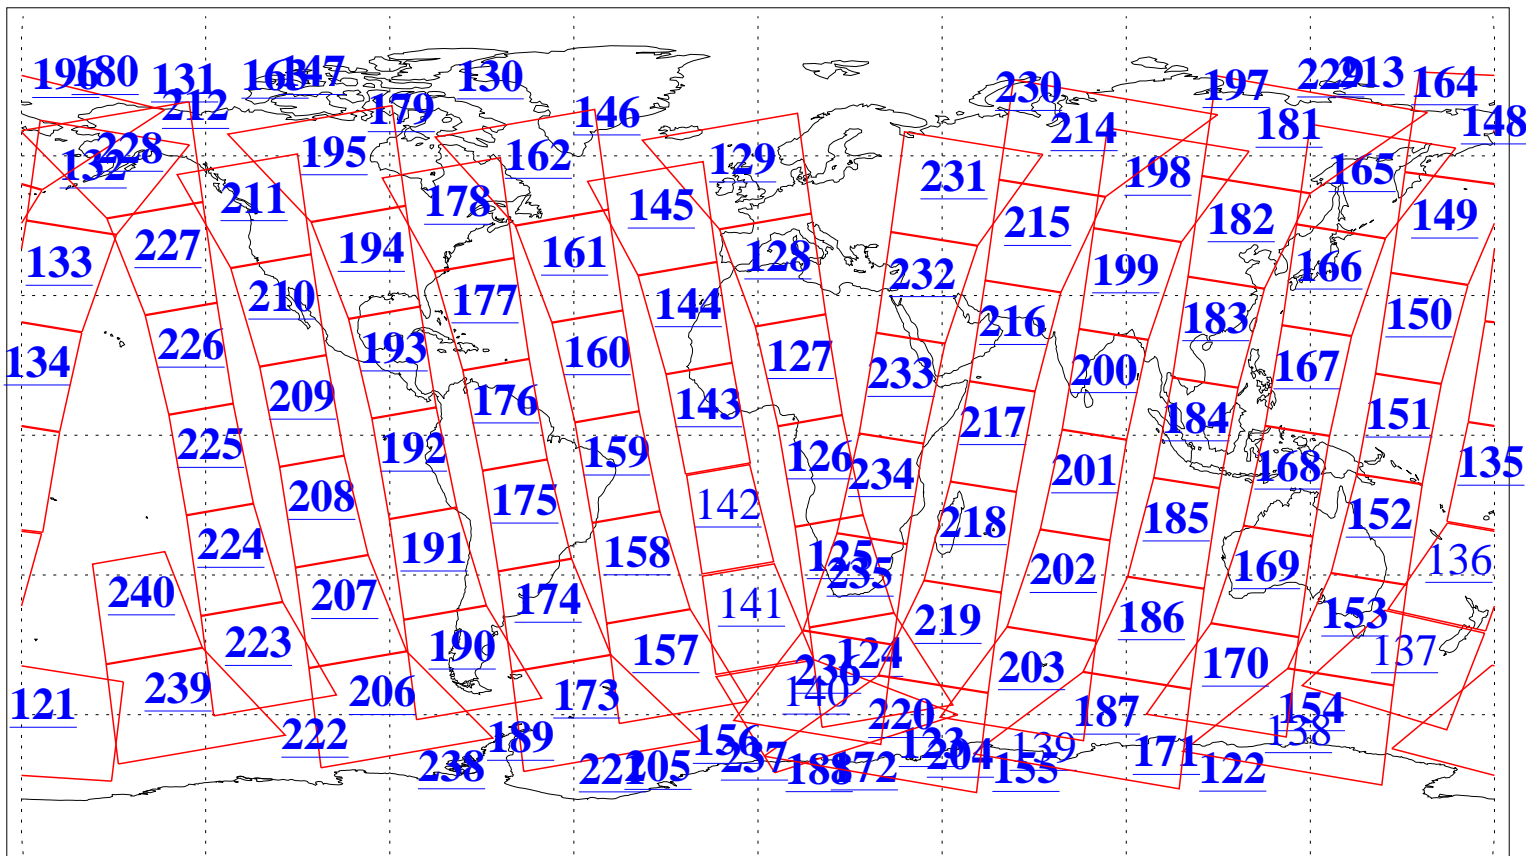

L1B Availability
AMSU Granules: 240
HSB Granules: 0
AIRS Granules: 233

6 Jul 2006
DoY 187
Aqua Day 1524
Granules: 1 to 120

Granules: 121 to 240

Legend: AMSU Available, HSB Available, AIRS Available

L1B Availability
AMSU Granules: 240
HSB Granules: 0
AIRS Granules: 233

6 Jul 2006
DoY 187
Aqua Day 1524

Ascending Granules

Descending Granules

Legend: AMSU Available, HSB Available, AIRS Available

L1B Availability
 AMSU Granules: 240
 HSB Granules: 0
 AIRS Granules: 233

6 Jul 2006
 DoY 187
 Aqua Day 1524

Northern Hemisphere Granules

Southern Hemisphere Granules

Legend: AMSU Available, *HSB Available*, **AIRS Available**