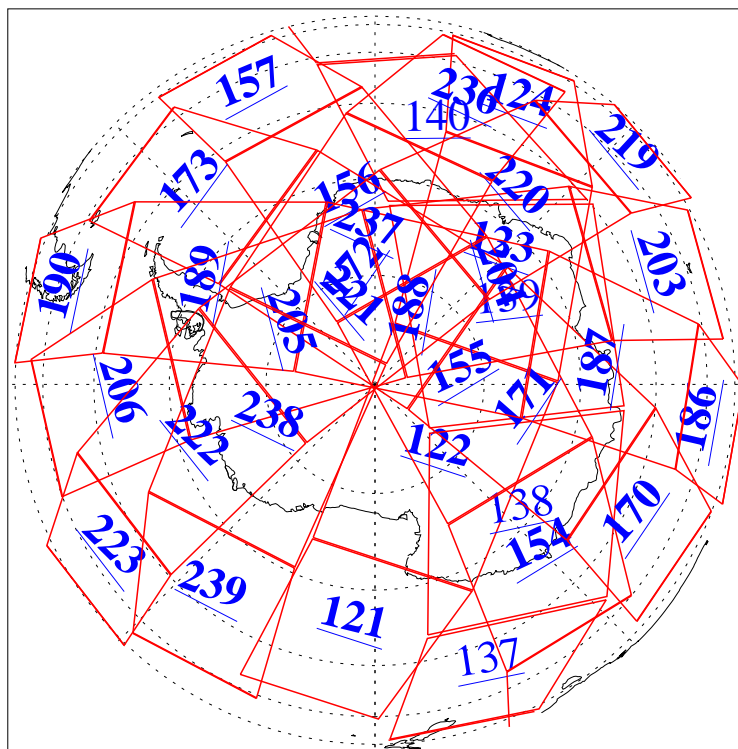

L1B Availability
AMSU Granules: 240
HSB Granules: 0
AIRS Granules: 233

6 Jul 2006
DoY 187
Aqua Day 1524
Granules: 1 to 120

Granules: 121 to 240

Legend: AMSU Available, HSB Available, AIRS Available

L1B Availability
AMSU Granules: 240
HSB Granules: 0
AIRS Granules: 233

6 Jul 2006
DoY 187
Aqua Day 1524

Ascending Granules

Descending Granules

Legend: AMSU Available, HSB Available, AIRS Available

L1B Availability
 AMSU Granules: 240
 HSB Granules: 0
 AIRS Granules: 233

6 Jul 2006
 DoY 187
 Aqua Day 1524

Northern Hemisphere Granules

Southern Hemisphere Granules

Legend: AMSU Available, *HSB Available*, **AIRS Available**