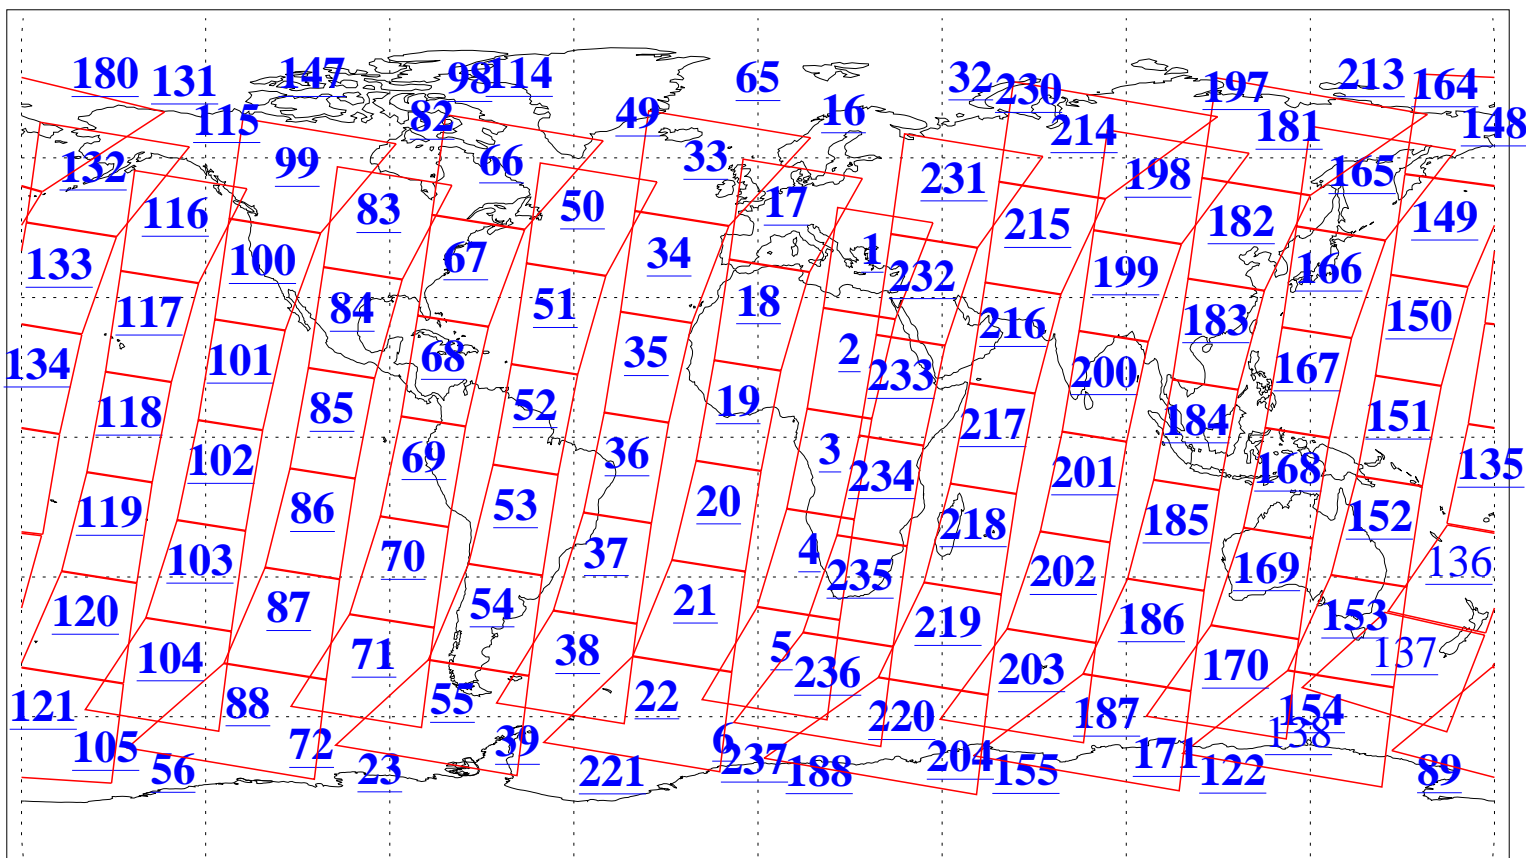

L1B Availability
AMSU Granules: 240
HSB Granules: 0
AIRS Granules: 233

6 Jul 2006
DoY 187
Aqua Day 1524
Granules: 1 to 120

Granules: 121 to 240

Legend: AMSU Available, HSB Available, AIRS Available

L1B Availability
AMSU Granules: 240
HSB Granules: 0
AIRS Granules: 233

6 Jul 2006
DoY 187
Aqua Day 1524

Ascending Granules

Descending Granules

Legend: AMSU Available, HSB Available, AIRS Available

L1B Availability
 AMSU Granules: 240
 HSB Granules: 0
 AIRS Granules: 233

6 Jul 2006
 DoY 187
 Aqua Day 1524

Northern Hemisphere Granules

Southern Hemisphere Granules

Legend: AMSU Available, *HSB Available*, **AIRS Available**