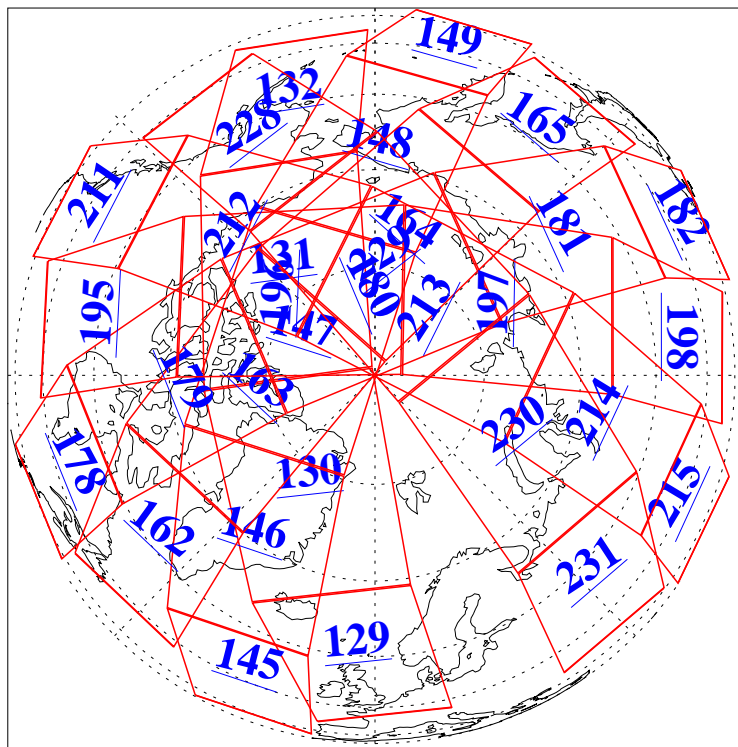

L1B Availability
AMSU Granules: 240
HSB Granules: 0
AIRS Granules: 233

6 Jul 2006
DoY 187
Aqua Day 1524
Granules: 1 to 120

Granules: 121 to 240

Legend: AMSU Available, HSB Available, AIRS Available

L1B Availability
AMSU Granules: 240
HSB Granules: 0
AIRS Granules: 233

6 Jul 2006
DoY 187
Aqua Day 1524

Ascending Granules

Descending Granules

Legend: AMSU Available, HSB Available, AIRS Available

L1B Availability
 AMSU Granules: 240
 HSB Granules: 0
 AIRS Granules: 233

6 Jul 2006
 DoY 187
 Aqua Day 1524

Northern Hemisphere Granules

Southern Hemisphere Granules

Legend: AMSU Available, *HSB Available*, **AIRS Available**