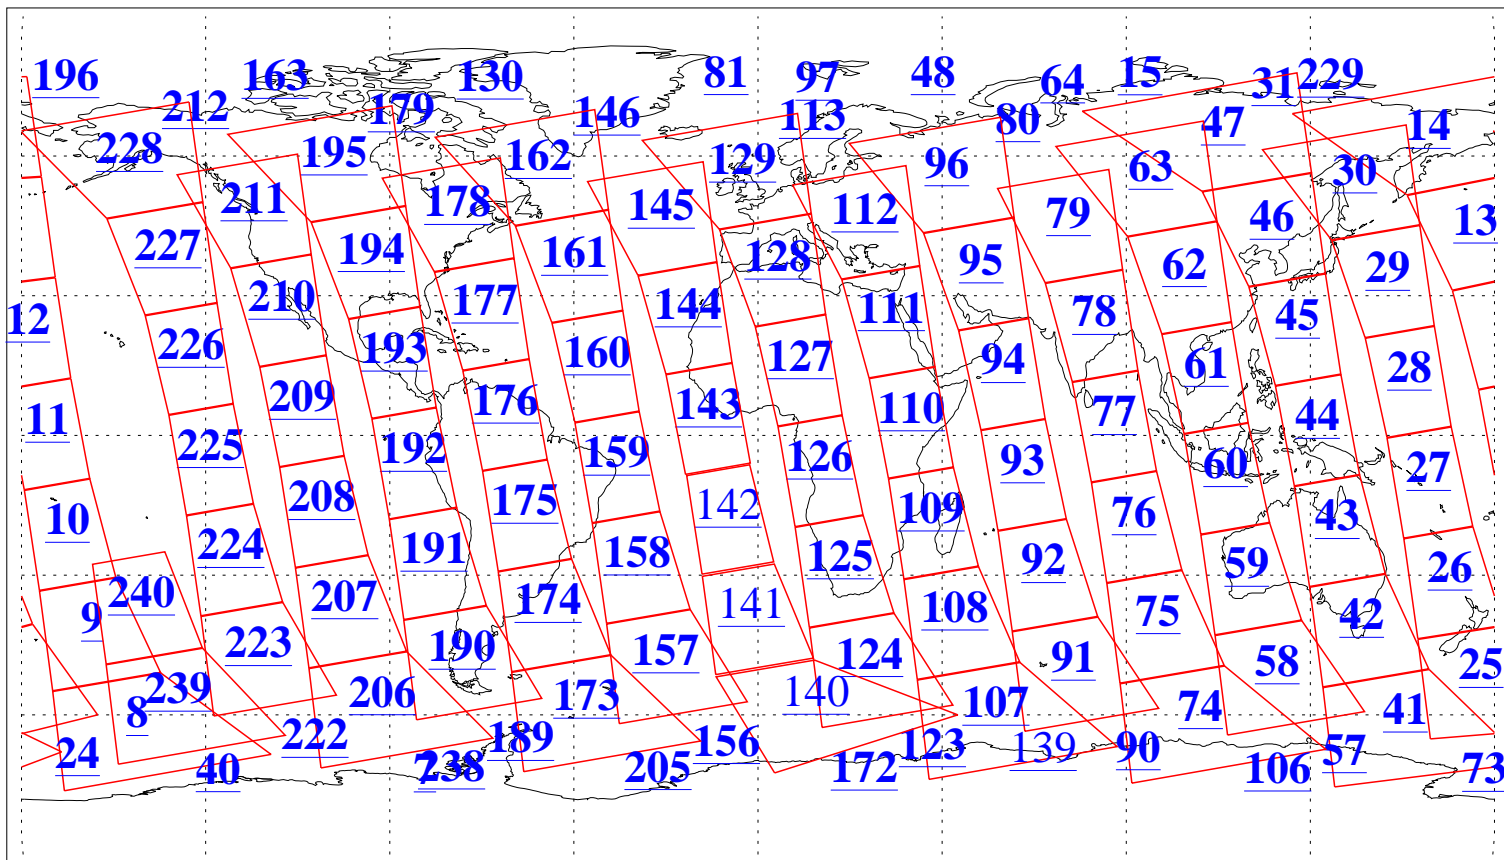

L1B Availability
AMSU Granules: 240
HSB Granules: 0
AIRS Granules: 233

6 Jul 2006
DoY 187
Aqua Day 1524
Granules: 1 to 120

Granules: 121 to 240

Legend: AMSU Available, HSB Available, AIRS Available

L1B Availability
AMSU Granules: 240
HSB Granules: 0
AIRS Granules: 233

6 Jul 2006
DoY 187
Aqua Day 1524

Ascending Granules

Descending Granules

Legend: AMSU Available, HSB Available, AIRS Available

L1B Availability
 AMSU Granules: 240
 HSB Granules: 0
 AIRS Granules: 233

6 Jul 2006
 DoY 187
 Aqua Day 1524

Northern Hemisphere Granules

Southern Hemisphere Granules

Legend: AMSU Available, *HSB Available*, **AIRS Available**