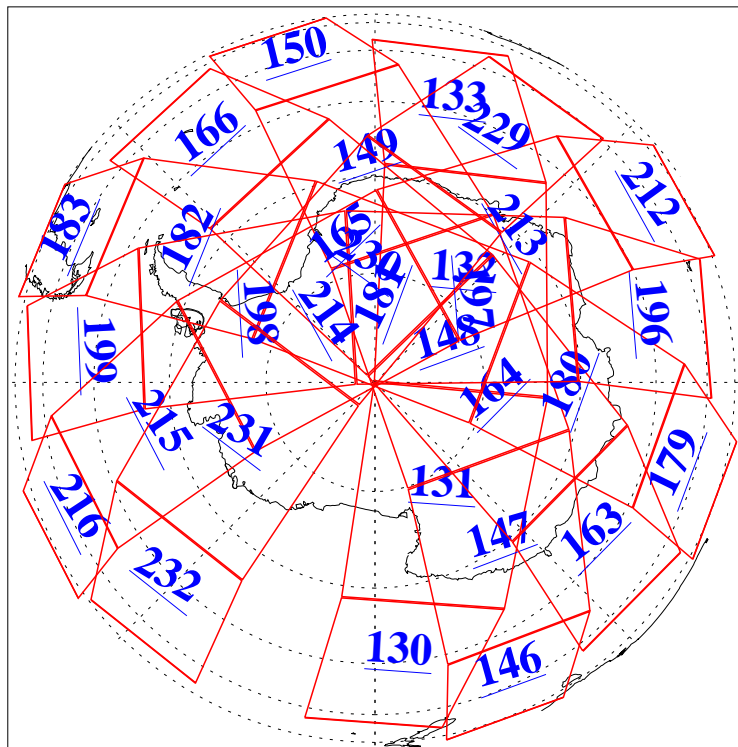

5 Jul 2006
DoY 186
Aqua Day 1523

Ascending Granules

Descending Granules

Legend: AMSU Available, HSB Available, AIRS Available

L1B Availability
AMSU Granules: 215
HSB Granules: 0
AIRS Granules: 173

5 Jul 2006
DoY 186
Aqua Day 1523

Northern Hemisphere Granules

Southern Hemisphere Granules

Legend: AMSU Available, HSB Available, AIRS Available