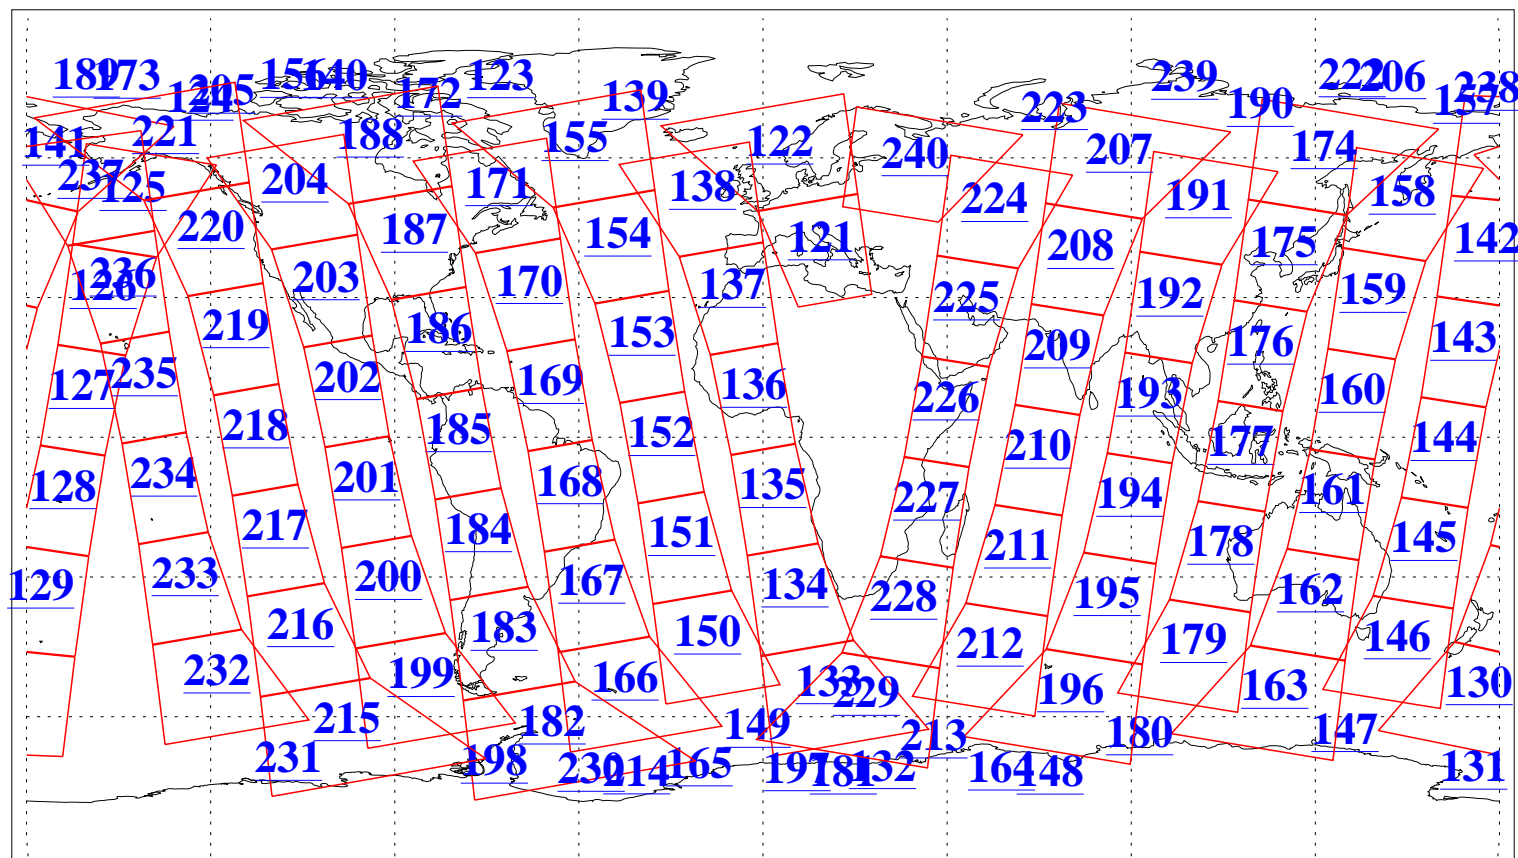

L1B Availability
AMSU Granules: 215
HSB Granules: 0
AIRS Granules: 173

5 Jul 2006
DoY 186
Aqua Day 1523
Granules: 1 to 120

Granules: 121 to 240

Legend: AMSU Available, HSB Available, AIRS Available

L1B Availability
AMSU Granules: 215
HSB Granules: 0
AIRS Granules: 173

5 Jul 2006
DoY 186
Aqua Day 1523

Ascending Granules

Descending Granules

Legend: AMSU Available, HSB Available, AIRS Available

L1B Availability
AMSU Granules: 215
HSB Granules: 0
AIRS Granules: 173

5 Jul 2006
DoY 186
Aqua Day 1523

Northern Hemisphere Granules

Southern Hemisphere Granules

Legend: AMSU Available, HSB Available, AIRS Available