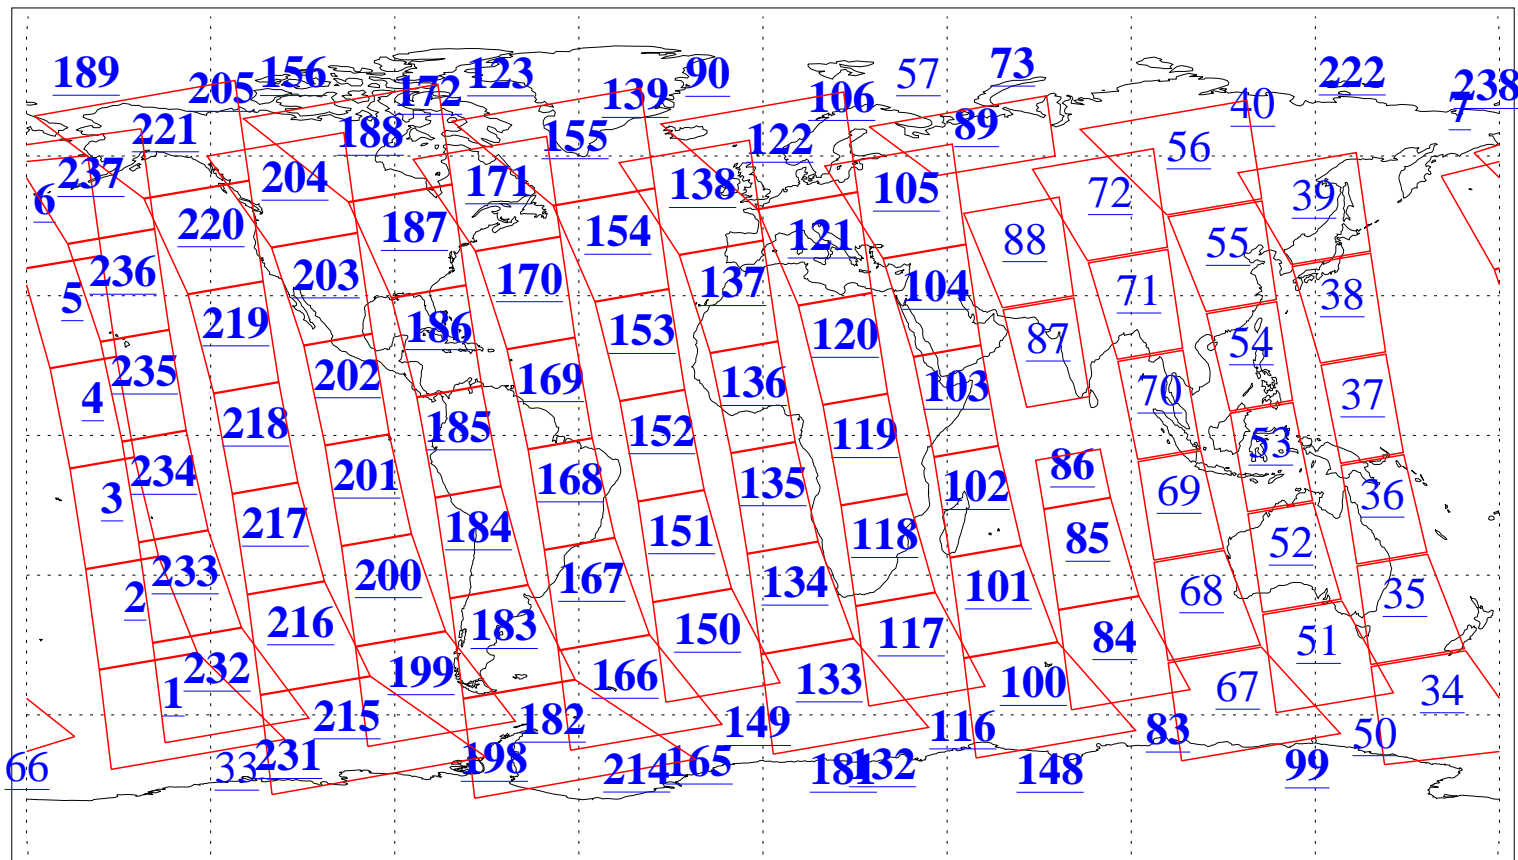

L1B Availability
AMSU Granules: 215
HSB Granules: 0
AIRS Granules: 173

5 Jul 2006
DoY 186
Aqua Day 1523
Granules: 1 to 120

Granules: 121 to 240

Legend: AMSU Available, HSB Available, AIRS Available

L1B Availability
AMSU Granules: 215
HSB Granules: 0
AIRS Granules: 173

5 Jul 2006
DoY 186
Aqua Day 1523

Ascending Granules

Descending Granules

Legend: AMSU Available, HSB Available, AIRS Available

L1B Availability
AMSU Granules: 215
HSB Granules: 0
AIRS Granules: 173

5 Jul 2006
DoY 186
Aqua Day 1523

Northern Hemisphere Granules

Southern Hemisphere Granules

Legend: AMSU Available, HSB Available, AIRS Available