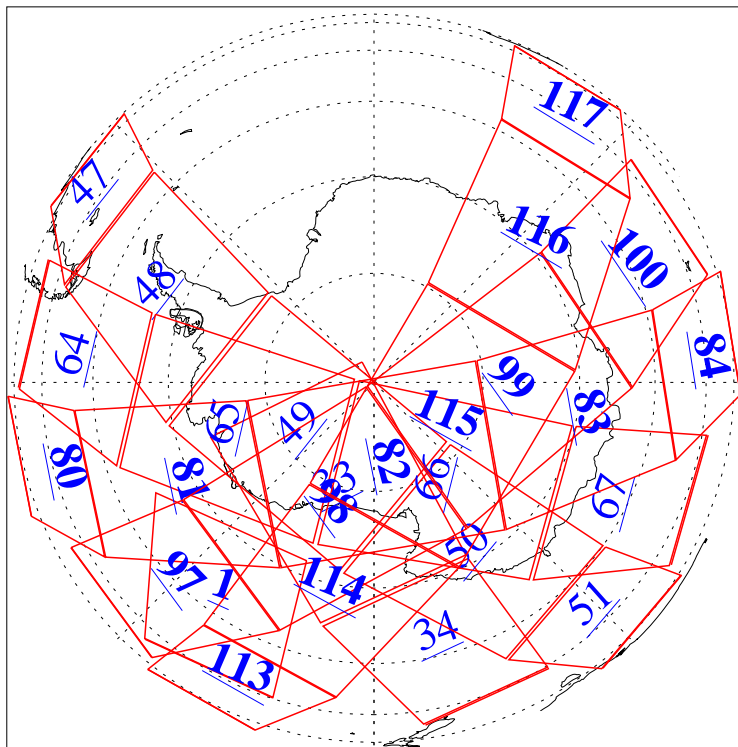

5 Jul 2006
DoY 186
Aqua Day 1523

Ascending Granules

Descending Granules

Legend: AMSU Available, HSB Available, AIRS Available

L1B Availability
AMSU Granules: 215
HSB Granules: 0
AIRS Granules: 173

5 Jul 2006
DoY 186
Aqua Day 1523

Northern Hemisphere Granules

Southern Hemisphere Granules

Legend: AMSU Available, HSB Available, AIRS Available