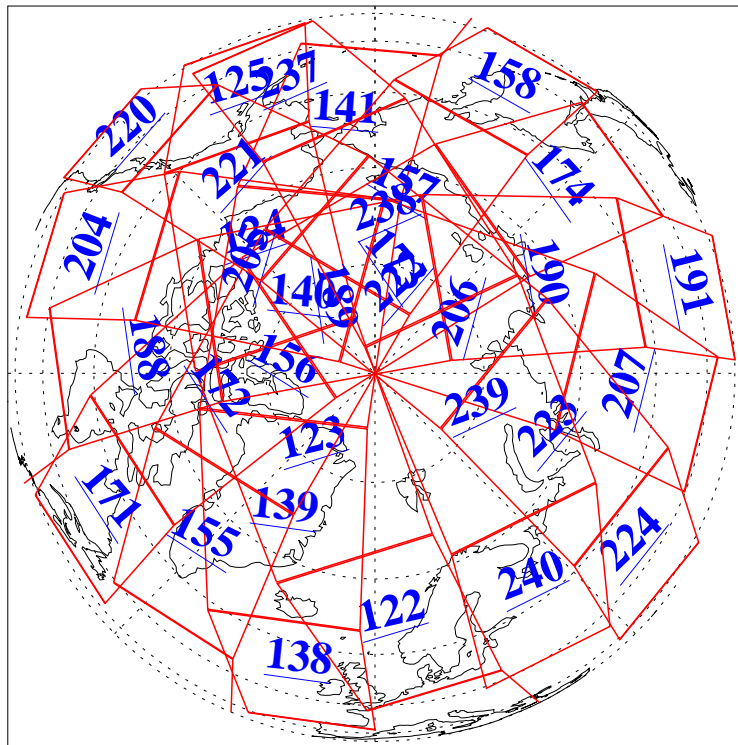

5 Jul 2006
DoY 186
Aqua Day 1523

Ascending Granules

Descending Granules

Legend: AMSU Available, HSB Available, AIRS Available

L1B Availability
AMSU Granules: 215
HSB Granules: 0
AIRS Granules: 173

5 Jul 2006
DoY 186
Aqua Day 1523

Northern Hemisphere Granules

Southern Hemisphere Granules

Legend: AMSU Available, HSB Available, AIRS Available