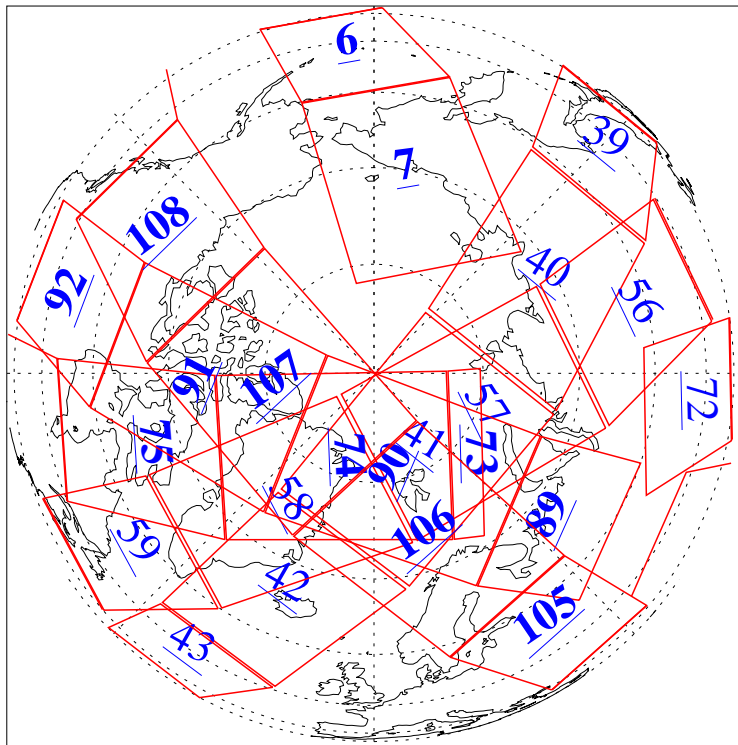

L1B Availability
AMSU Granules: 215
HSB Granules: 0
AIRS Granules: 173

5 Jul 2006
DoY 186
Aqua Day 1523
Granules: 1 to 120

Granules: 121 to 240

Legend: AMSU Available, HSB Available, AIRS Available

L1B Availability
AMSU Granules: 215
HSB Granules: 0
AIRS Granules: 173

5 Jul 2006
DoY 186
Aqua Day 1523

Ascending Granules

Descending Granules

Legend: AMSU Available, HSB Available, AIRS Available

L1B Availability
AMSU Granules: 215
HSB Granules: 0
AIRS Granules: 173

5 Jul 2006
DoY 186
Aqua Day 1523

Northern Hemisphere Granules

Southern Hemisphere Granules

Legend: AMSU Available, HSB Available, AIRS Available