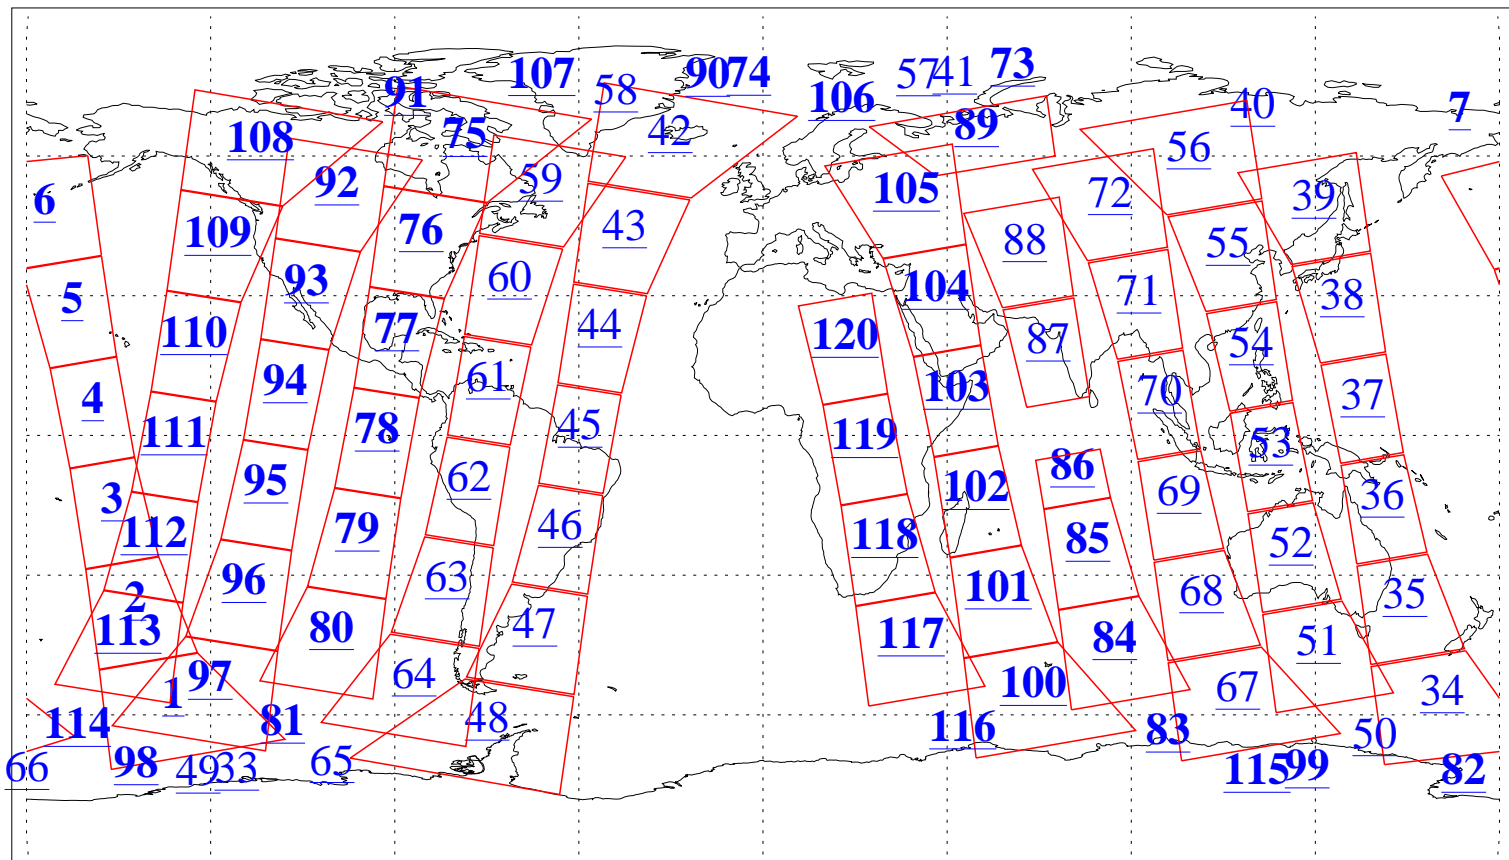

L1B Availability
AMSU Granules: 215
HSB Granules: 0
AIRS Granules: 173

5 Jul 2006
DoY 186
Aqua Day 1523
Granules: 1 to 120

Granules: 121 to 240

Legend: AMSU Available, HSB Available, AIRS Available

L1B Availability
AMSU Granules: 215
HSB Granules: 0
AIRS Granules: 173

5 Jul 2006
DoY 186
Aqua Day 1523

Ascending Granules

Descending Granules

Legend: AMSU Available, HSB Available, AIRS Available

L1B Availability
AMSU Granules: 215
HSB Granules: 0
AIRS Granules: 173

5 Jul 2006
DoY 186
Aqua Day 1523

Northern Hemisphere Granules

Southern Hemisphere Granules

Legend: AMSU Available, HSB Available, AIRS Available