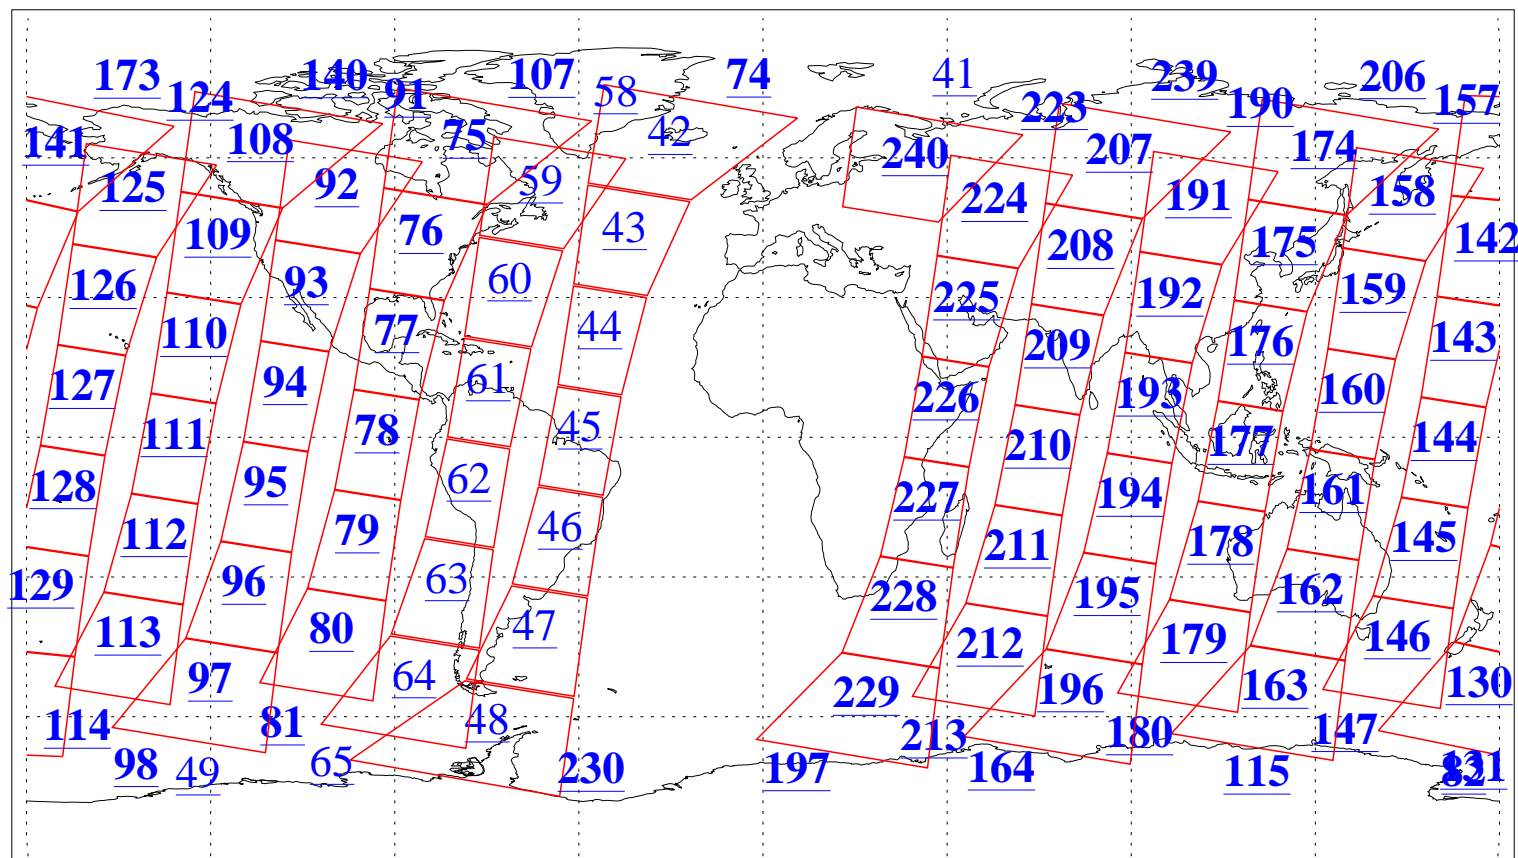

L1B Availability
AMSU Granules: 215
HSB Granules: 0
AIRS Granules: 173

5 Jul 2006
DoY 186
Aqua Day 1523
Granules: 1 to 120

Granules: 121 to 240

Legend: AMSU Available, HSB Available, AIRS Available

L1B Availability
AMSU Granules: 215
HSB Granules: 0
AIRS Granules: 173

5 Jul 2006
DoY 186
Aqua Day 1523

Ascending Granules

Descending Granules

Legend: AMSU Available, HSB Available, AIRS Available

L1B Availability
AMSU Granules: 215
HSB Granules: 0
AIRS Granules: 173

5 Jul 2006
DoY 186
Aqua Day 1523