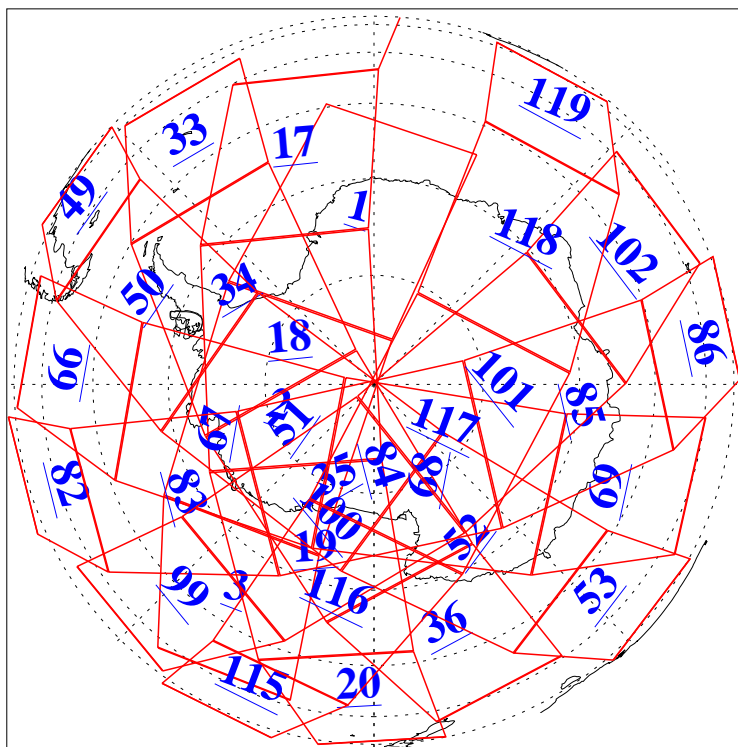

L1B Availability
AMSU Granules: 240
HSB Granules: 0
AIRS Granules: 240

3 Jul 2006
DoY 184
Aqua Day 1521
Granules: 1 to 120

Granules: 121 to 240

Legend: AMSU Available, HSB Available, AIRS Available

L1B Availability
AMSU Granules: 240
HSB Granules: 0
AIRS Granules: 240

3 Jul 2006
DoY 184
Aqua Day 1521

Ascending Granules

Descending Granules

Legend: AMSU Available, HSB Available, AIRS Available

L1B Availability
 AMSU Granules: 240
 HSB Granules: 0
 AIRS Granules: 240

3 Jul 2006
 DoY 184
 Aqua Day 1521

Northern Hemisphere Granules

Southern Hemisphere Granules

Legend: AMSU Available, HSB Available, AIRS Available