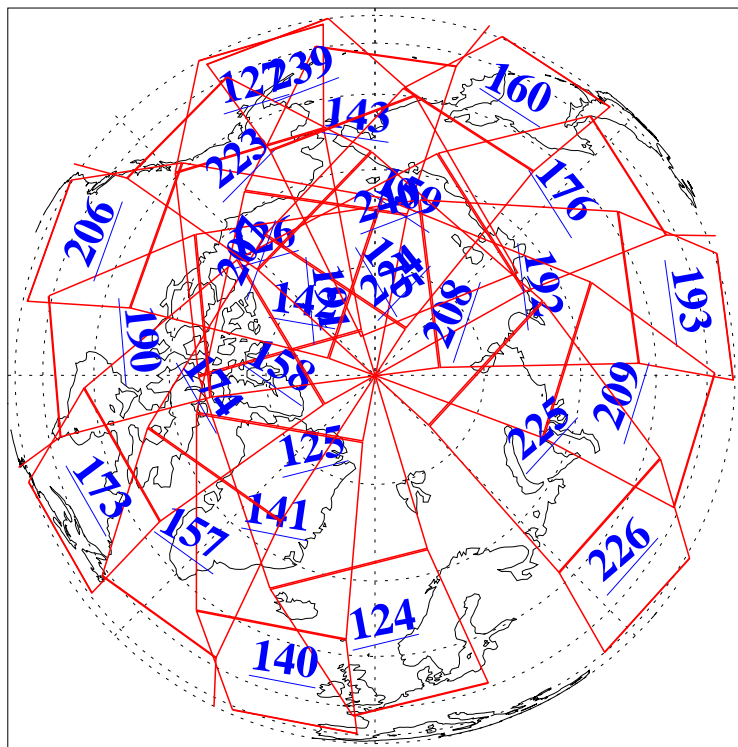

L1B Availability
AMSU Granules: 240
HSB Granules: 0
AIRS Granules: 240

3 Jul 2006
DoY 184
Aqua Day 1521
Granules: 1 to 120

Granules: 121 to 240

Legend: AMSU Available, HSB Available, AIRS Available

L1B Availability
AMSU Granules: 240
HSB Granules: 0
AIRS Granules: 240

3 Jul 2006
DoY 184
Aqua Day 1521

Ascending Granules

Descending Granules

Legend: AMSU Available, HSB Available, AIRS Available

L1B Availability
 AMSU Granules: 240
 HSB Granules: 0
 AIRS Granules: 240

3 Jul 2006
 DoY 184
 Aqua Day 1521

Northern Hemisphere Granules

Southern Hemisphere Granules

Legend: AMSU Available, HSB Available, AIRS Available