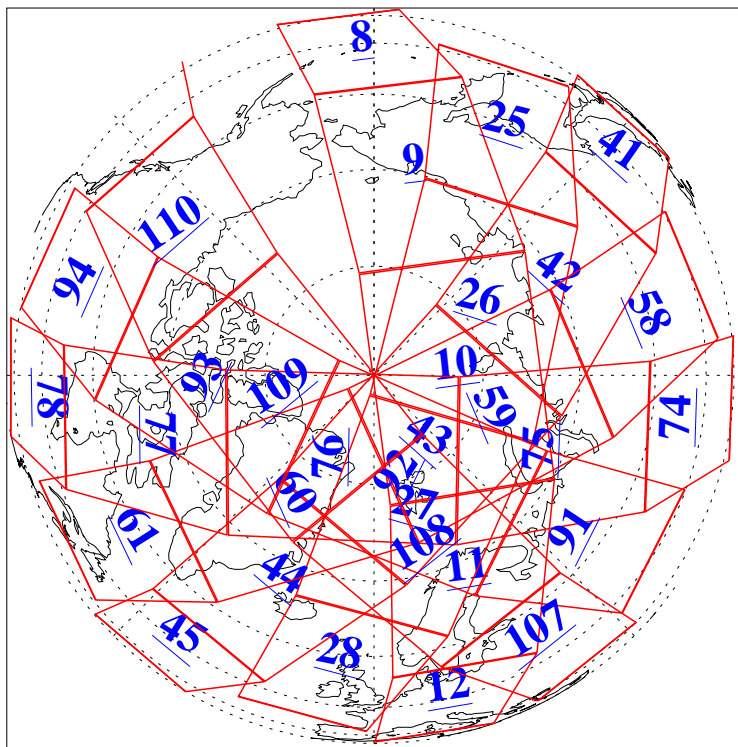

L1B Availability
AMSU Granules: 240
HSB Granules: 0
AIRS Granules: 240

3 Jul 2006
DoY 184
Aqua Day 1521
Granules: 1 to 120

Granules: 121 to 240

Legend: AMSU Available, HSB Available, AIRS Available

L1B Availability
AMSU Granules: 240
HSB Granules: 0
AIRS Granules: 240

3 Jul 2006
DoY 184
Aqua Day 1521

Ascending Granules

Descending Granules

Legend: AMSU Available, HSB Available, AIRS Available

L1B Availability
 AMSU Granules: 240
 HSB Granules: 0
 AIRS Granules: 240

3 Jul 2006
 DoY 184
 Aqua Day 1521

Northern Hemisphere Granules

Southern Hemisphere Granules

Legend: AMSU Available, HSB Available, AIRS Available