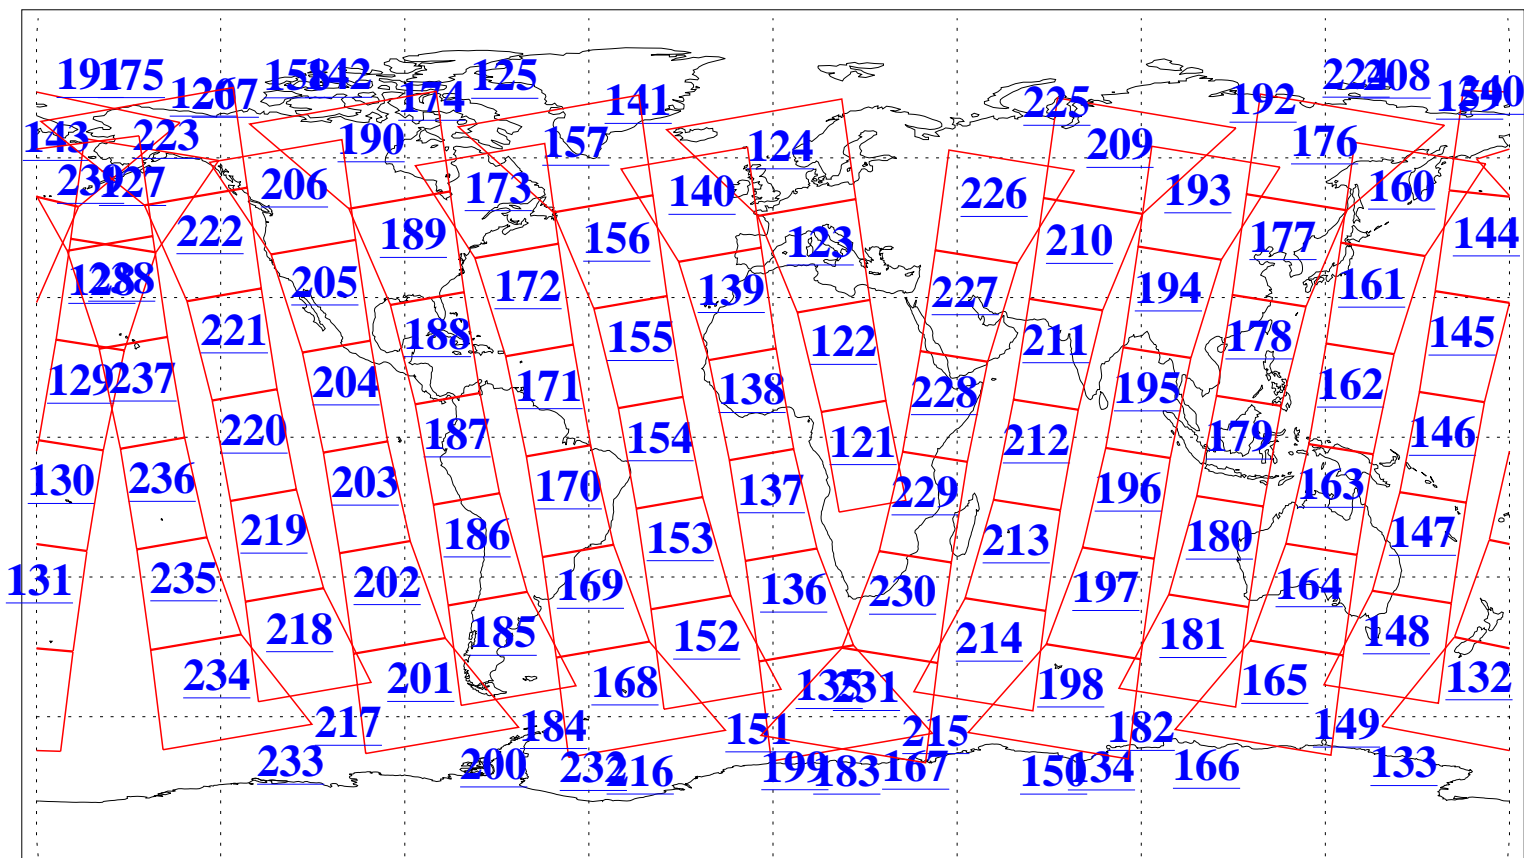

L1B Availability
AMSU Granules: 240
HSB Granules: 0
AIRS Granules: 240

3 Jul 2006
DoY 184
Aqua Day 1521
Granules: 1 to 120

Granules: 121 to 240

Legend: AMSU Available, HSB Available, AIRS Available

L1B Availability
AMSU Granules: 240
HSB Granules: 0
AIRS Granules: 240

3 Jul 2006
DoY 184
Aqua Day 1521

Ascending Granules

Descending Granules

Legend: AMSU Available, HSB Available, AIRS Available

L1B Availability
 AMSU Granules: 240
 HSB Granules: 0
 AIRS Granules: 240

3 Jul 2006
 DoY 184
 Aqua Day 1521