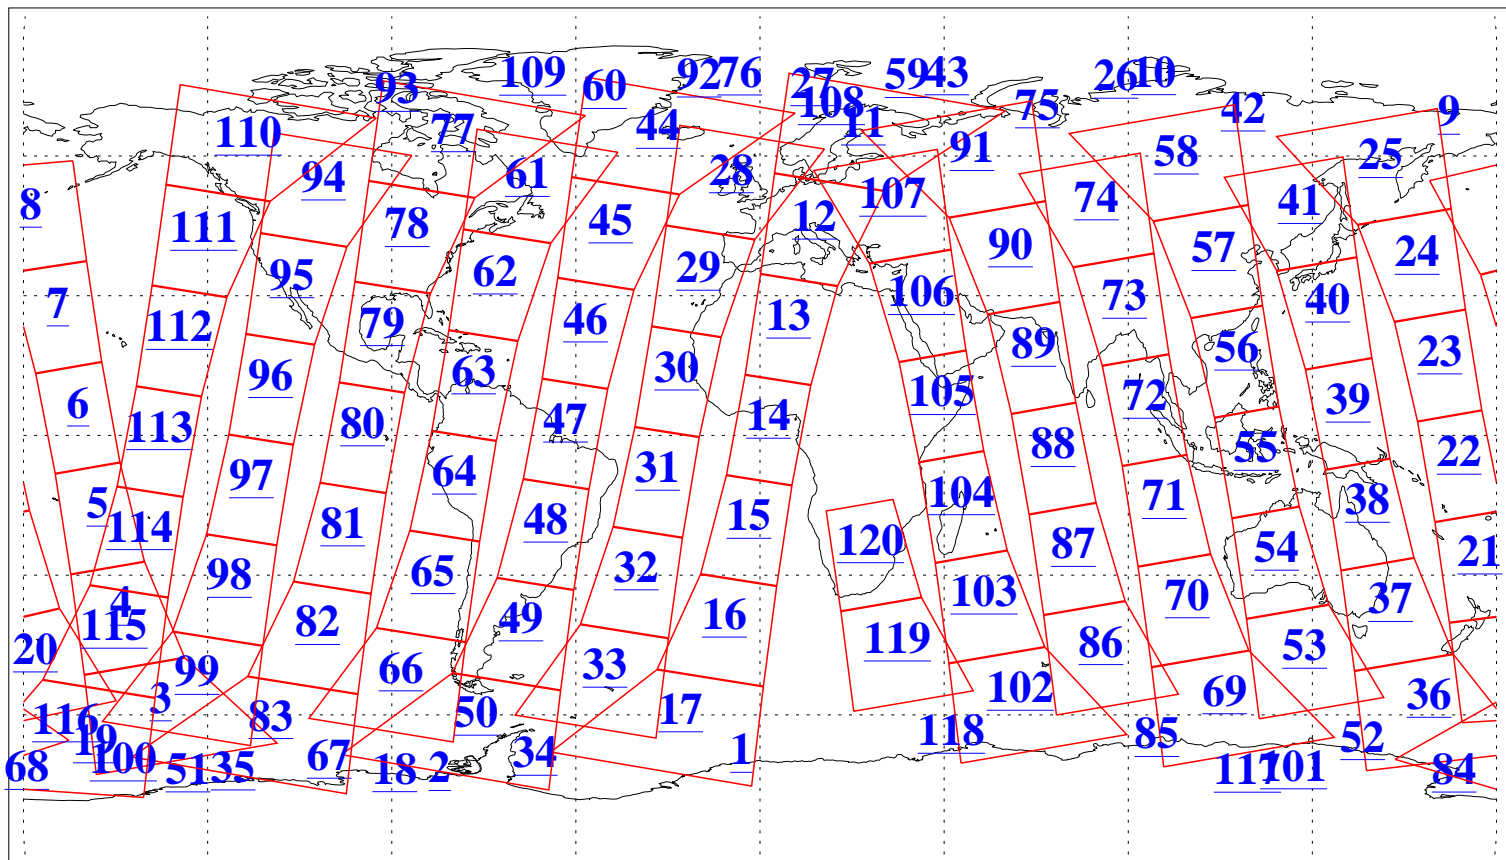

L1B Availability
AMSU Granules: 240
HSB Granules: 0
AIRS Granules: 240

3 Jul 2006
DoY 184
Aqua Day 1521
Granules: 1 to 120

Granules: 121 to 240

Legend: AMSU Available, HSB Available, AIRS Available

L1B Availability
AMSU Granules: 240
HSB Granules: 0
AIRS Granules: 240

3 Jul 2006
DoY 184
Aqua Day 1521

Ascending Granules

Descending Granules

Legend: AMSU Available, HSB Available, AIRS Available

L1B Availability
 AMSU Granules: 240
 HSB Granules: 0
 AIRS Granules: 240

3 Jul 2006
 DoY 184
 Aqua Day 1521

Northern Hemisphere Granules

Southern Hemisphere Granules

Legend: AMSU Available, HSB Available, AIRS Available