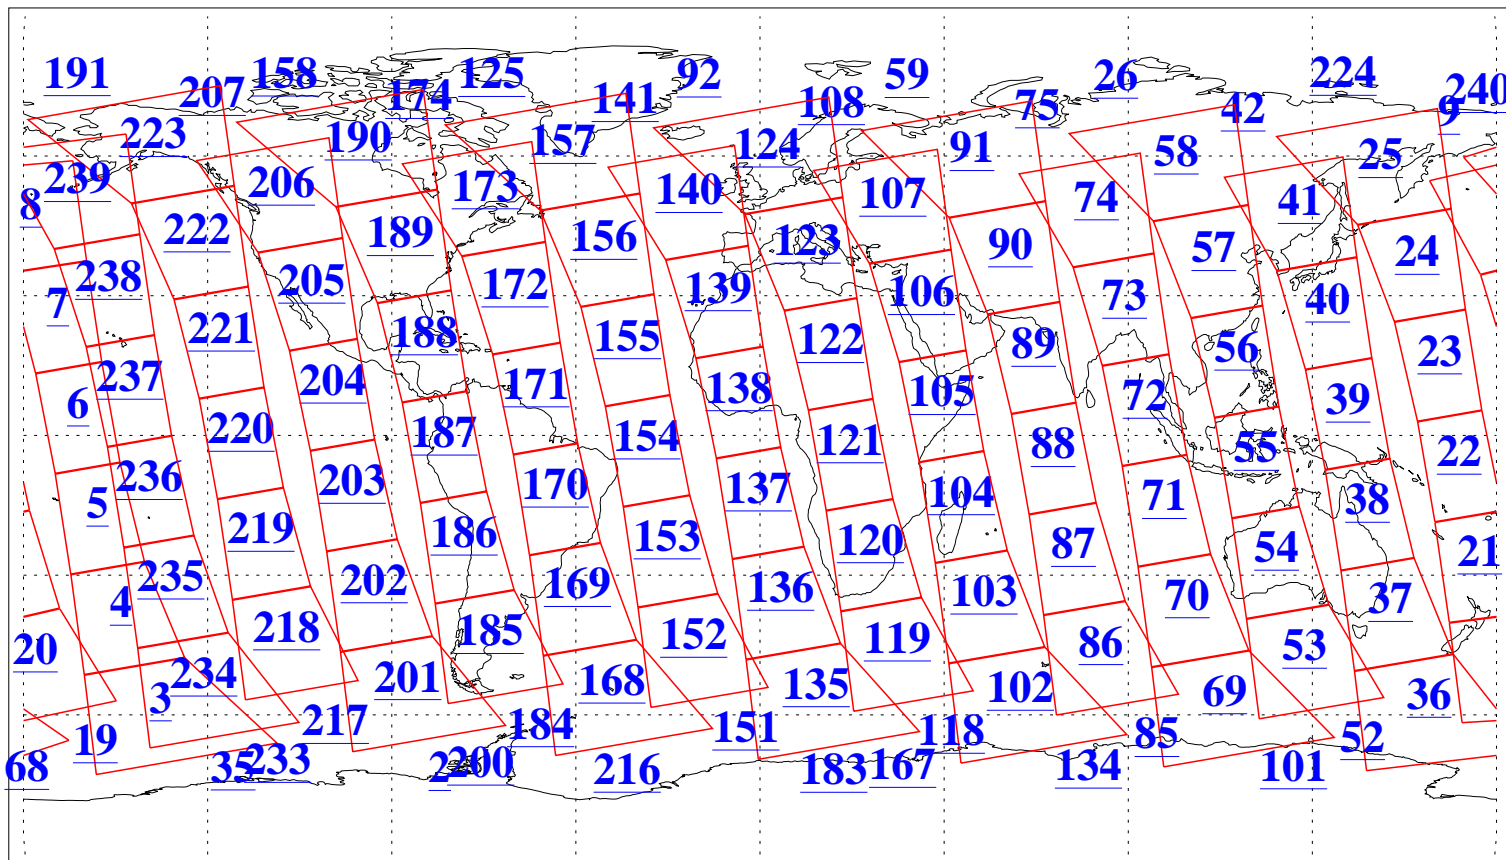

L1B Availability
AMSU Granules: 240
HSB Granules: 0
AIRS Granules: 240

3 Jul 2006
DoY 184
Aqua Day 1521
Granules: 1 to 120

Granules: 121 to 240

Legend: AMSU Available, HSB Available, AIRS Available

L1B Availability
AMSU Granules: 240
HSB Granules: 0
AIRS Granules: 240

3 Jul 2006
DoY 184
Aqua Day 1521

Ascending Granules

Descending Granules

Legend: AMSU Available, HSB Available, AIRS Available

L1B Availability
 AMSU Granules: 240
 HSB Granules: 0
 AIRS Granules: 240

3 Jul 2006
 DoY 184
 Aqua Day 1521

Northern Hemisphere Granules

Southern Hemisphere Granules

Legend: AMSU Available, HSB Available, AIRS Available