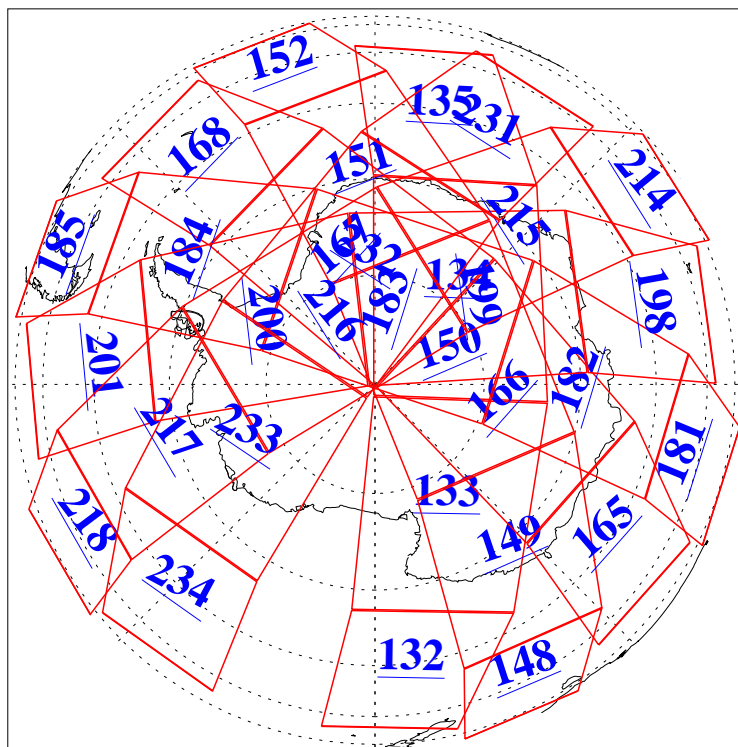

L1B Availability
AMSU Granules: 240
HSB Granules: 0
AIRS Granules: 240

3 Jul 2006
DoY 184
Aqua Day 1521
Granules: 1 to 120

Granules: 121 to 240

Legend: AMSU Available, HSB Available, AIRS Available

L1B Availability
AMSU Granules: 240
HSB Granules: 0
AIRS Granules: 240

3 Jul 2006
DoY 184
Aqua Day 1521

Ascending Granules

Descending Granules

Legend: AMSU Available, HSB Available, AIRS Available

L1B Availability
 AMSU Granules: 240
 HSB Granules: 0
 AIRS Granules: 240

3 Jul 2006
 DoY 184
 Aqua Day 1521

Northern Hemisphere Granules

Southern Hemisphere Granules

Legend: AMSU Available, HSB Available, AIRS Available