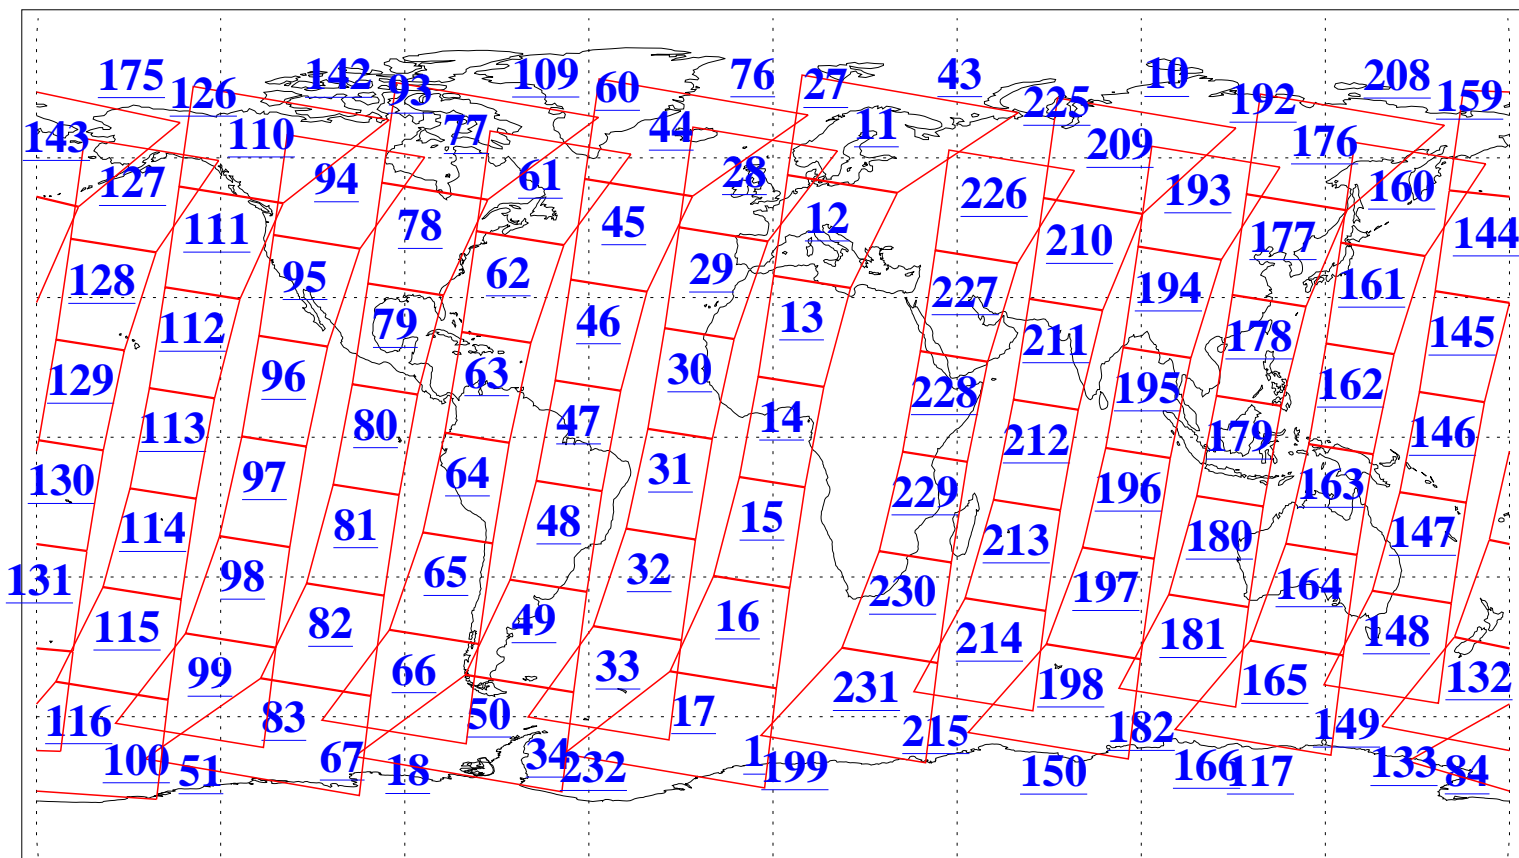

L1B Availability
AMSU Granules: 240
HSB Granules: 0
AIRS Granules: 240

3 Jul 2006
DoY 184
Aqua Day 1521
Granules: 1 to 120

Granules: 121 to 240

Legend: AMSU Available, HSB Available, AIRS Available

L1B Availability
AMSU Granules: 240
HSB Granules: 0
AIRS Granules: 240

3 Jul 2006
DoY 184
Aqua Day 1521

Ascending Granules

Descending Granules

Legend: AMSU Available, HSB Available, AIRS Available

L1B Availability
 AMSU Granules: 240
 HSB Granules: 0
 AIRS Granules: 240

3 Jul 2006
 DoY 184
 Aqua Day 1521

Northern Hemisphere Granules

Southern Hemisphere Granules

Legend: AMSU Available, HSB Available, AIRS Available