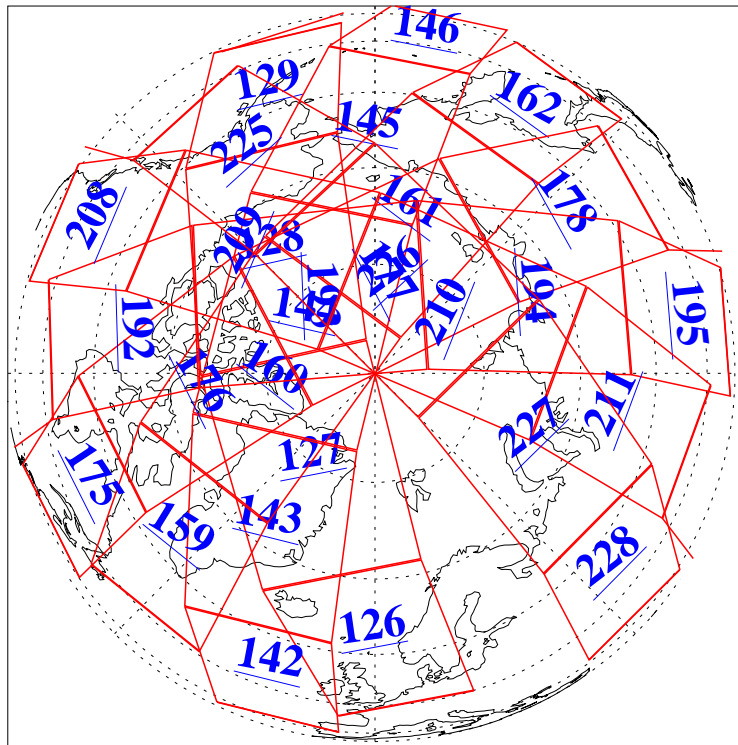

L1B Availability  
AMSU Granules: 240  
HSB Granules: 0  
AIRS Granules: 240

1 Jul 2006  
DoY 182  
Aqua Day 1519  
Granules: 1 to 120

Granules: 121 to 240

Legend: AMSU Available, HSB Available, AIRS Available

L1B Availability  
AMSU Granules: 240  
HSB Granules: 0  
AIRS Granules: 240

1 Jul 2006  
DoY 182  
Aqua Day 1519  
Ascending Granules

Descending Granules

Legend: AMSU Available, HSB Available, AIRS Available

L1B Availability  
 AMSU Granules: 240  
 HSB Granules: 0  
 AIRS Granules: 240

1 Jul 2006  
 DoY 182  
 Aqua Day 1519

Northern Hemisphere Granules

Southern Hemisphere Granules

Legend: AMSU Available, HSB Available, AIRS Available