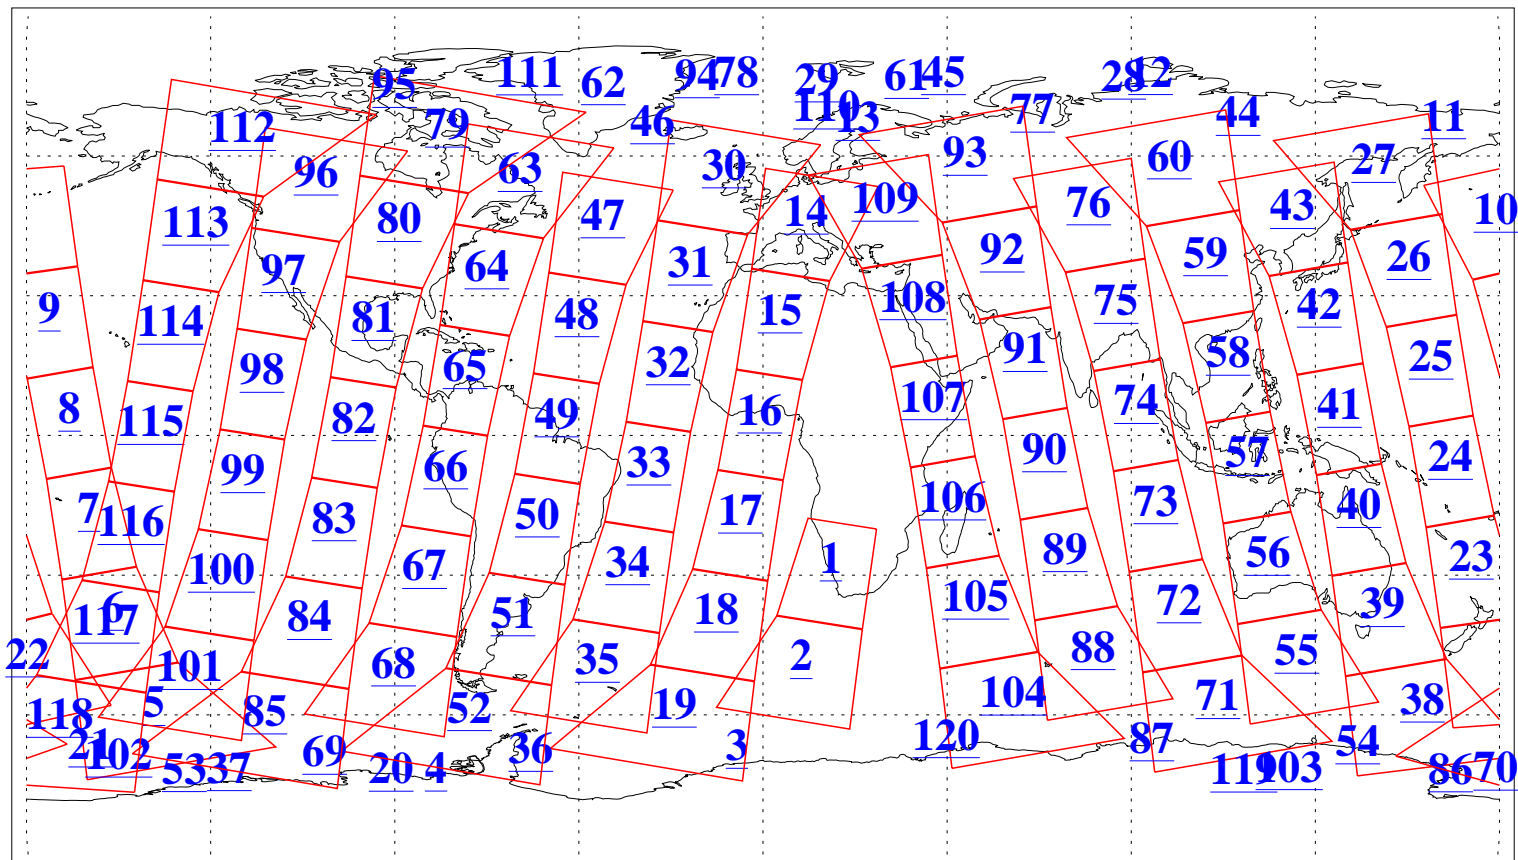

L1B Availability  
AMSU Granules: 240  
HSB Granules: 0  
AIRS Granules: 240

1 Jul 2006  
DoY 182  
Aqua Day 1519  
Granules: 1 to 120

Granules: 121 to 240

Legend: AMSU Available, HSB Available, AIRS Available

L1B Availability  
AMSU Granules: 240  
HSB Granules: 0  
AIRS Granules: 240

1 Jul 2006  
DoY 182  
Aqua Day 1519  
Ascending Granules

Descending Granules

Legend: AMSU Available, HSB Available, AIRS Available

L1B Availability  
 AMSU Granules: 240  
 HSB Granules: 0  
 AIRS Granules: 240

1 Jul 2006  
 DoY 182  
 Aqua Day 1519

Northern Hemisphere Granules

Southern Hemisphere Granules

Legend: AMSU Available, HSB Available, AIRS Available