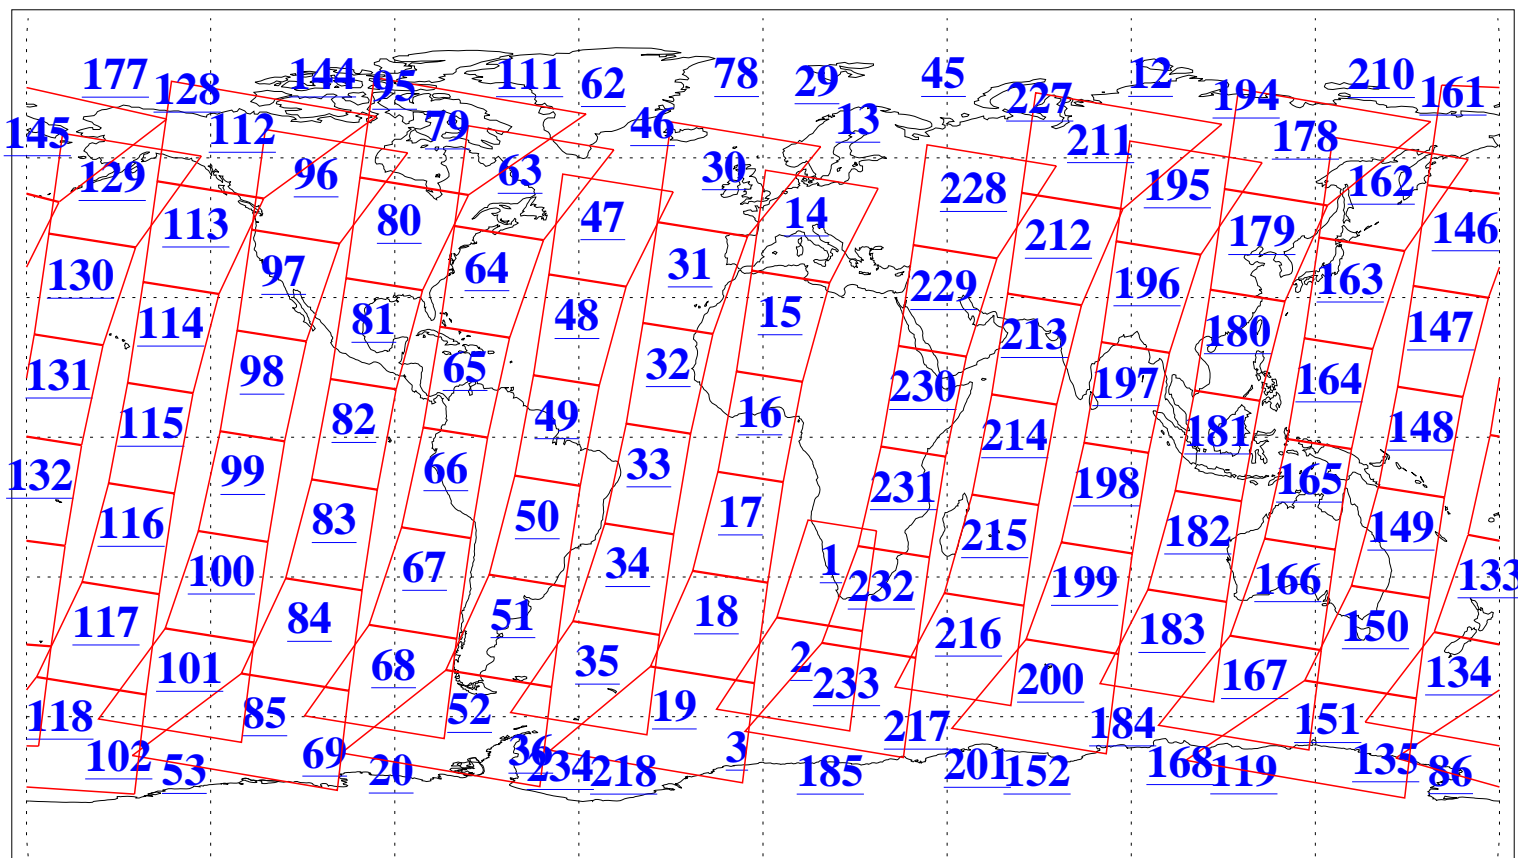

L1B Availability  
AMSU Granules: 240  
HSB Granules: 0  
AIRS Granules: 240

1 Jul 2006  
DoY 182  
Aqua Day 1519  
Granules: 1 to 120

Granules: 121 to 240

Legend: AMSU Available, HSB Available, AIRS Available

L1B Availability  
AMSU Granules: 240  
HSB Granules: 0  
AIRS Granules: 240

1 Jul 2006  
DoY 182  
Aqua Day 1519  
Ascending Granules

Descending Granules

Legend: AMSU Available, HSB Available, AIRS Available

L1B Availability  
 AMSU Granules: 240  
 HSB Granules: 0  
 AIRS Granules: 240

1 Jul 2006  
 DoY 182  
 Aqua Day 1519

Northern Hemisphere Granules

Southern Hemisphere Granules

Legend: AMSU Available, HSB Available, AIRS Available