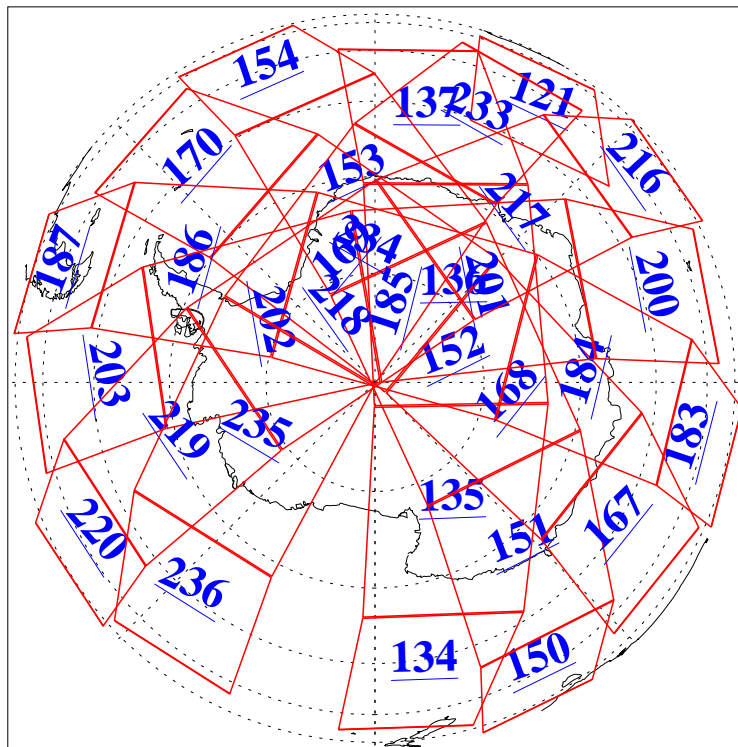

L1B Availability  
AMSU Granules: 240  
HSB Granules: 0  
AIRS Granules: 240

1 Jul 2006  
DoY 182  
Aqua Day 1519  
Granules: 1 to 120

Granules: 121 to 240

Legend: AMSU Available, HSB Available, AIRS Available

L1B Availability  
AMSU Granules: 240  
HSB Granules: 0  
AIRS Granules: 240

1 Jul 2006  
DoY 182  
Aqua Day 1519  
Ascending Granules

Descending Granules

Legend: AMSU Available, HSB Available, AIRS Available

L1B Availability  
 AMSU Granules: 240  
 HSB Granules: 0  
 AIRS Granules: 240

1 Jul 2006  
 DoY 182  
 Aqua Day 1519

Northern Hemisphere Granules

Southern Hemisphere Granules

Legend: AMSU Available, HSB Available, AIRS Available