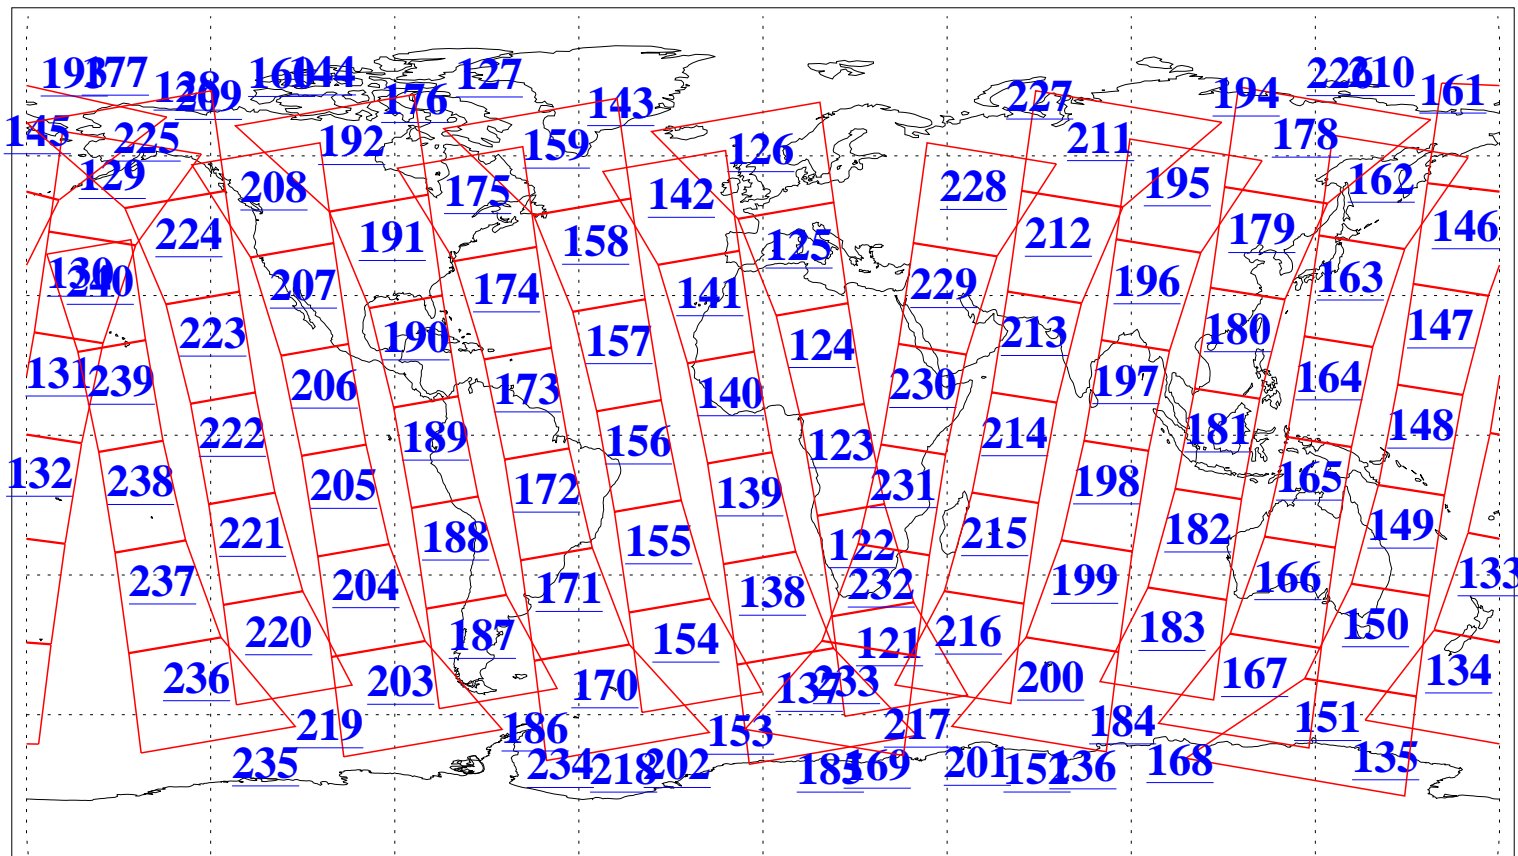

L1B Availability  
AMSU Granules: 240  
HSB Granules: 0  
AIRS Granules: 240

1 Jul 2006  
DoY 182  
Aqua Day 1519  
Granules: 1 to 120

Granules: 121 to 240

Legend: AMSU Available, HSB Available, AIRS Available

L1B Availability  
AMSU Granules: 240  
HSB Granules: 0  
AIRS Granules: 240

1 Jul 2006  
DoY 182  
Aqua Day 1519  
Ascending Granules

Descending Granules

Legend: AMSU Available, HSB Available, AIRS Available

L1B Availability  
 AMSU Granules: 240  
 HSB Granules: 0  
 AIRS Granules: 240

1 Jul 2006  
 DoY 182  
 Aqua Day 1519

Northern Hemisphere Granules

Southern Hemisphere Granules

Legend: AMSU Available, HSB Available, AIRS Available