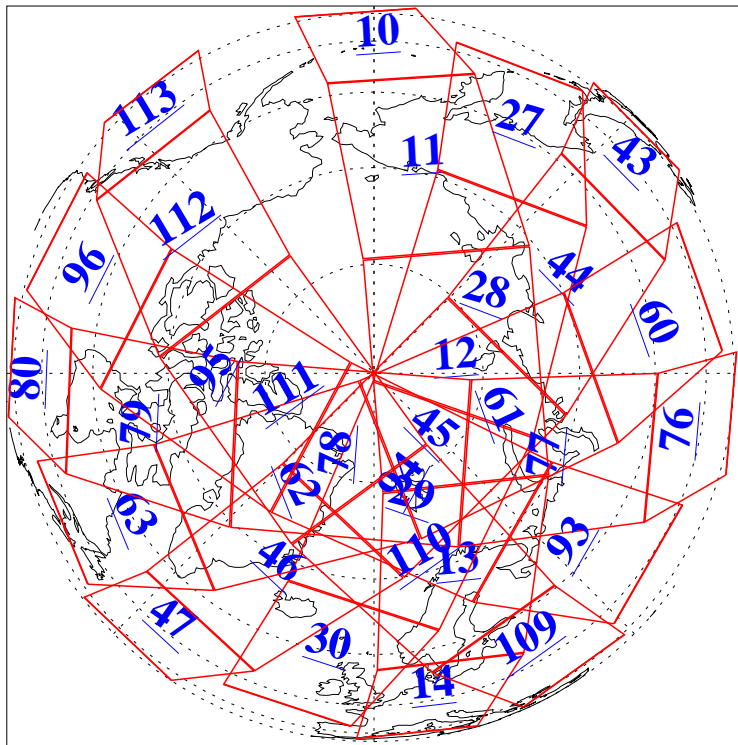

L1B Availability  
AMSU Granules: 240  
HSB Granules: 0  
AIRS Granules: 240

1 Jul 2006  
DoY 182  
Aqua Day 1519  
Granules: 1 to 120

Granules: 121 to 240

Legend: AMSU Available, HSB Available, AIRS Available

L1B Availability  
AMSU Granules: 240  
HSB Granules: 0  
AIRS Granules: 240

1 Jul 2006  
DoY 182  
Aqua Day 1519  
Ascending Granules

Descending Granules

Legend: AMSU Available, HSB Available, AIRS Available

L1B Availability  
 AMSU Granules: 240  
 HSB Granules: 0  
 AIRS Granules: 240

1 Jul 2006  
 DoY 182  
 Aqua Day 1519

Northern Hemisphere Granules

Southern Hemisphere Granules

Legend: AMSU Available, HSB Available, AIRS Available