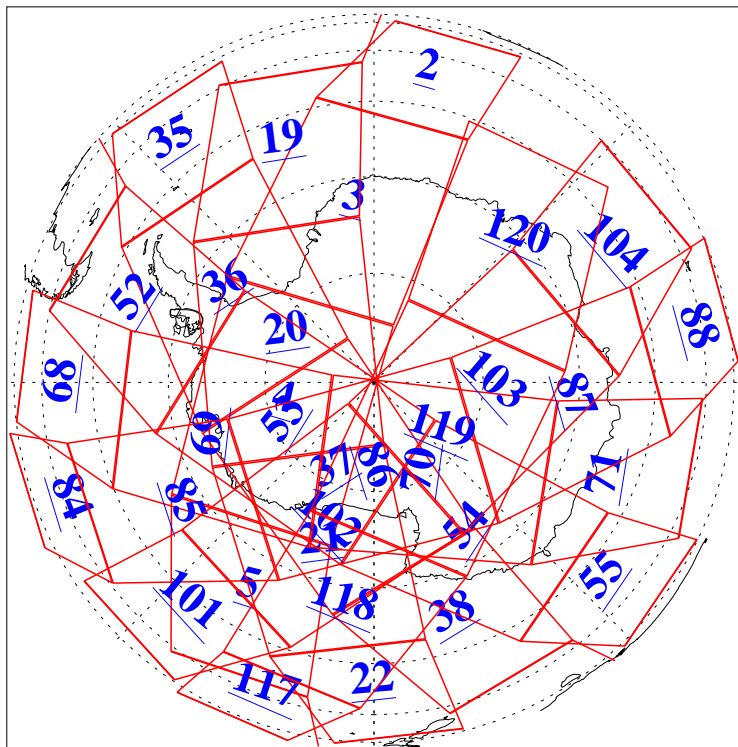

L1B Availability  
AMSU Granules: 240  
HSB Granules: 0  
AIRS Granules: 240

1 Jul 2006  
DoY 182  
Aqua Day 1519  
Granules: 1 to 120

Granules: 121 to 240

Legend: AMSU Available, HSB Available, AIRS Available

L1B Availability  
AMSU Granules: 240  
HSB Granules: 0  
AIRS Granules: 240

1 Jul 2006  
DoY 182  
Aqua Day 1519  
Ascending Granules

Descending Granules

Legend: AMSU Available, HSB Available, AIRS Available

L1B Availability  
 AMSU Granules: 240  
 HSB Granules: 0  
 AIRS Granules: 240

1 Jul 2006  
 DoY 182  
 Aqua Day 1519

Northern Hemisphere Granules

Southern Hemisphere Granules

Legend: AMSU Available, HSB Available, AIRS Available