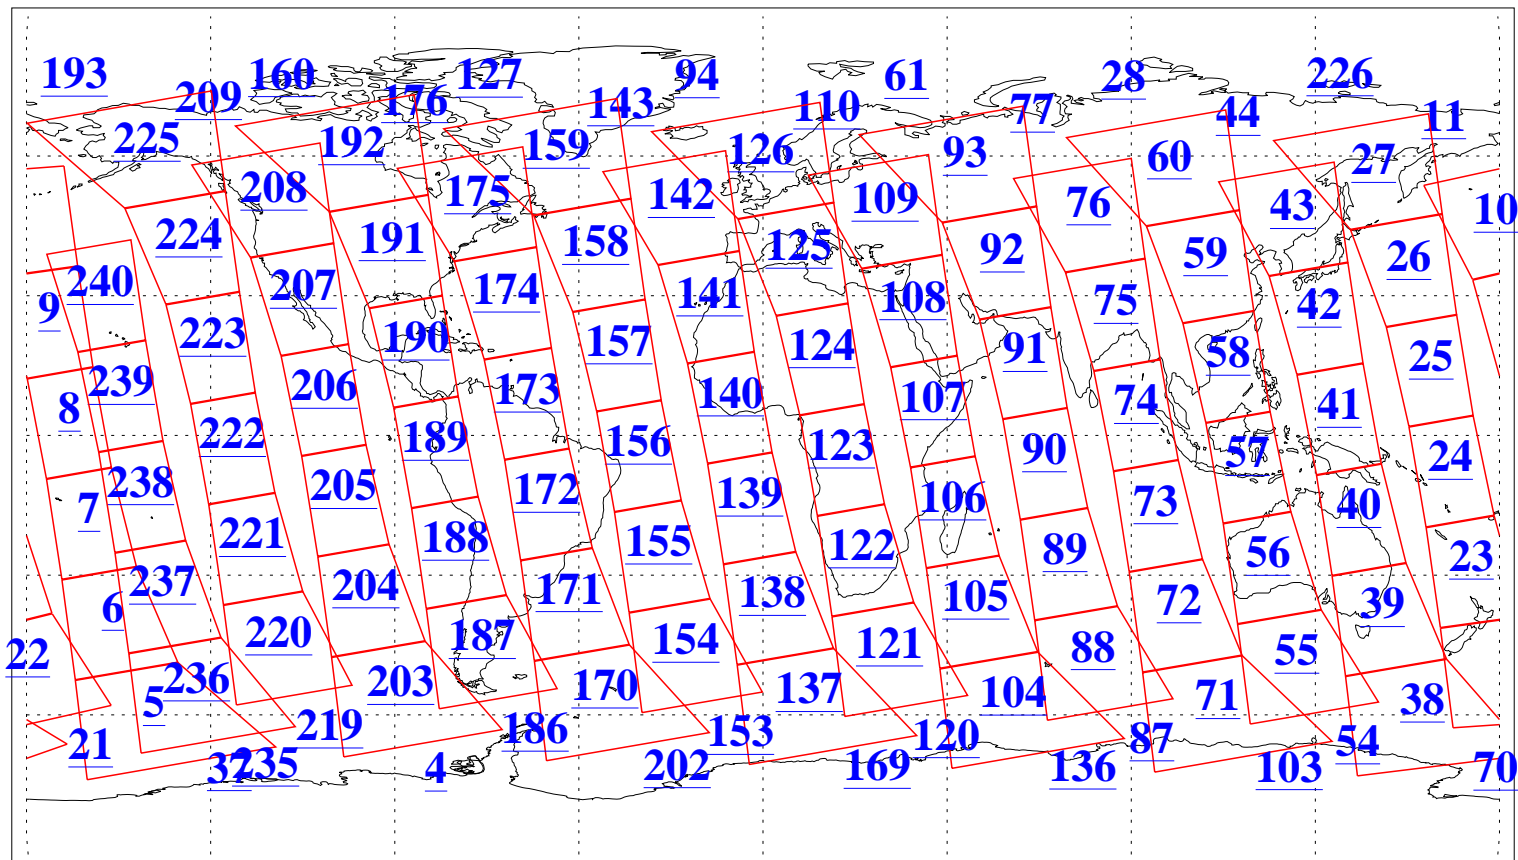

L1B Availability  
AMSU Granules: 240  
HSB Granules: 0  
AIRS Granules: 240

1 Jul 2006  
DoY 182  
Aqua Day 1519  
Granules: 1 to 120

Granules: 121 to 240

Legend: AMSU Available, HSB Available, AIRS Available

L1B Availability  
AMSU Granules: 240  
HSB Granules: 0  
AIRS Granules: 240

1 Jul 2006  
DoY 182  
Aqua Day 1519  
Ascending Granules

Descending Granules

Legend: AMSU Available, HSB Available, AIRS Available

L1B Availability  
 AMSU Granules: 240  
 HSB Granules: 0  
 AIRS Granules: 240

1 Jul 2006  
 DoY 182  
 Aqua Day 1519

Northern Hemisphere Granules

Southern Hemisphere Granules

Legend: AMSU Available, HSB Available, AIRS Available