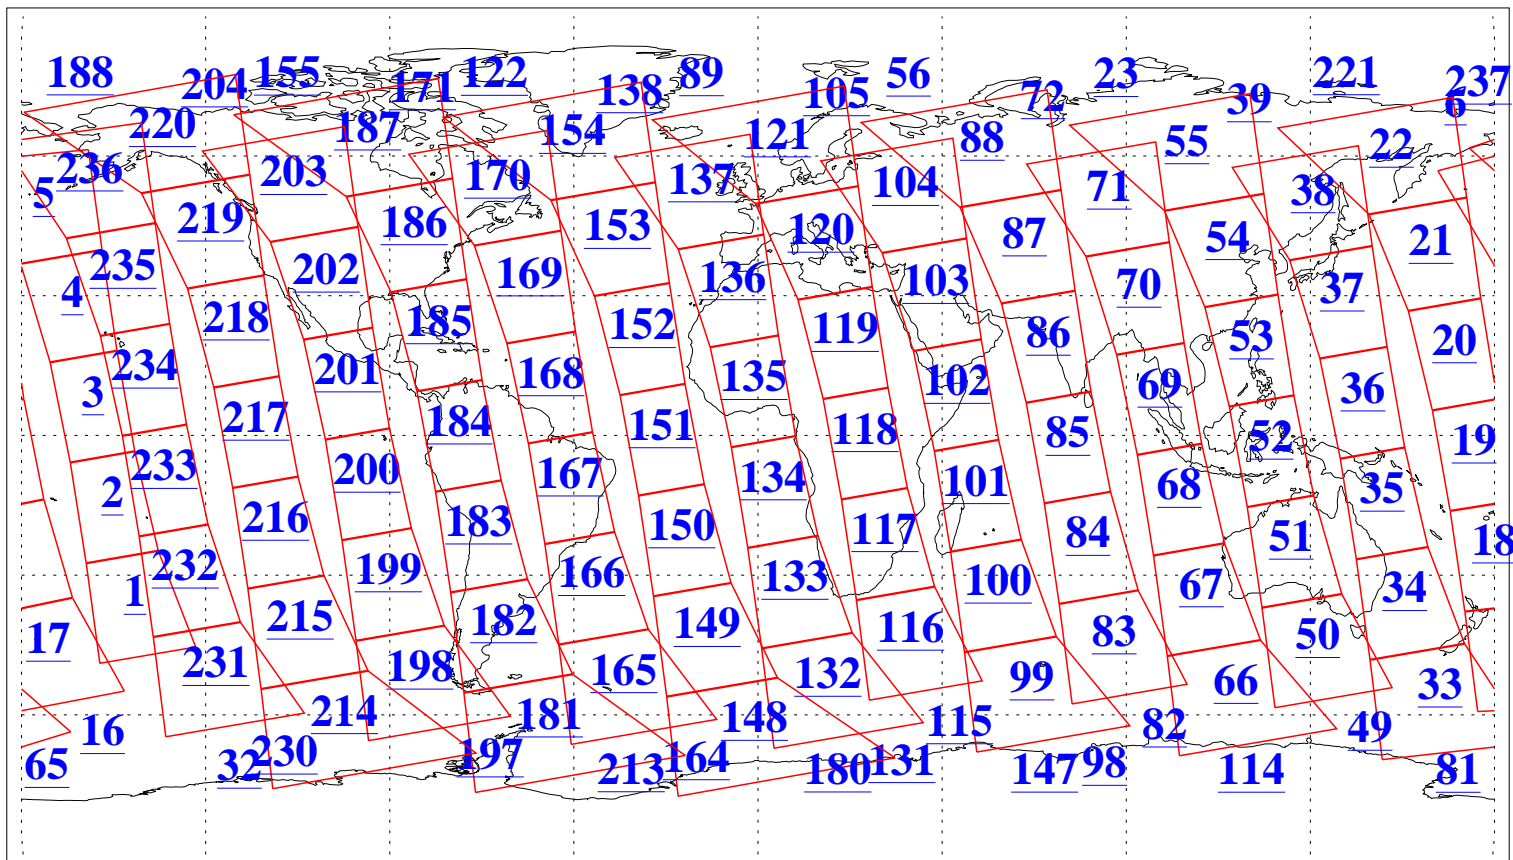

L1B Availability  
AMSU Granules: 240  
HSB Granules: 0  
AIRS Granules: 240

28 Jun 2006  
DoY 179  
Aqua Day 1516  
Granules: 1 to 120

Granules: 121 to 240

Legend: AMSU Available, HSB Available, AIRS Available

L1B Availability  
AMSU Granules: 240  
HSB Granules: 0  
AIRS Granules: 240

28 Jun 2006  
DoY 179  
Aqua Day 1516  
Ascending Granules

Descending Granules

Legend: AMSU Available, HSB Available, AIRS Available

L1B Availability  
 AMSU Granules: 240  
 HSB Granules: 0  
 AIRS Granules: 240

28 Jun 2006  
 DoY 179  
 Aqua Day 1516

Northern Hemisphere Granules

Southern Hemisphere Granules

Legend: AMSU Available, HSB Available, AIRS Available