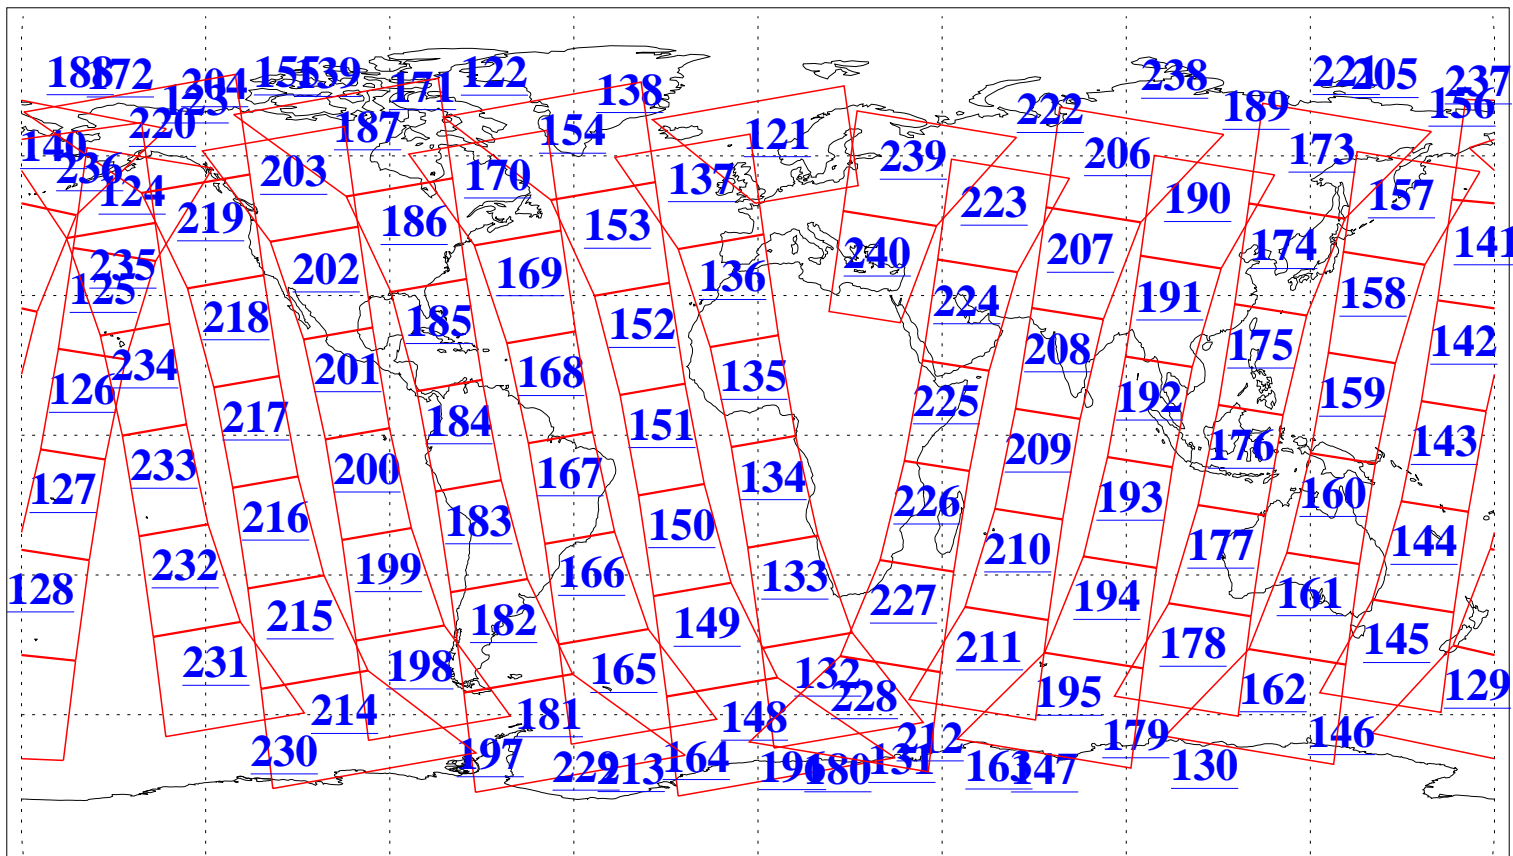

L1B Availability  
AMSU Granules: 240  
HSB Granules: 0  
AIRS Granules: 240

28 Jun 2006  
DoY 179  
Aqua Day 1516  
Granules: 1 to 120

Granules: 121 to 240

Legend: AMSU Available, HSB Available, AIRS Available

L1B Availability  
AMSU Granules: 240  
HSB Granules: 0  
AIRS Granules: 240

28 Jun 2006  
DoY 179  
Aqua Day 1516  
Ascending Granules

Descending Granules

Legend: AMSU Available, HSB Available, AIRS Available

L1B Availability  
 AMSU Granules: 240  
 HSB Granules: 0  
 AIRS Granules: 240

28 Jun 2006  
 DoY 179  
 Aqua Day 1516

Northern Hemisphere Granules

Southern Hemisphere Granules

Legend: AMSU Available, HSB Available, AIRS Available