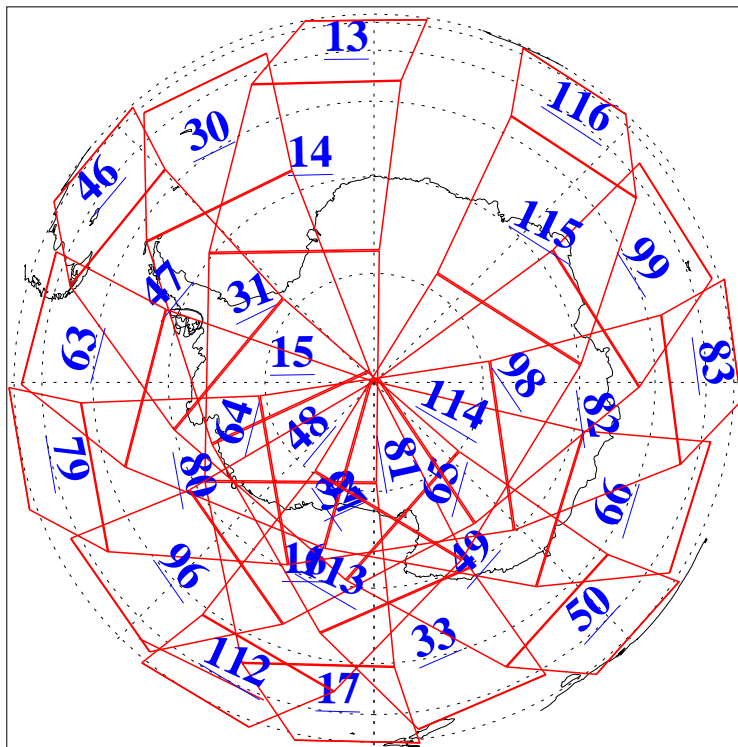

L1B Availability  
AMSU Granules: 240  
HSB Granules: 0  
AIRS Granules: 240

28 Jun 2006  
DoY 179  
Aqua Day 1516  
Granules: 1 to 120

Granules: 121 to 240

Legend: AMSU Available, HSB Available, AIRS Available

L1B Availability  
AMSU Granules: 240  
HSB Granules: 0  
AIRS Granules: 240

28 Jun 2006  
DoY 179  
Aqua Day 1516  
Ascending Granules

Descending Granules

Legend: AMSU Available, HSB Available, AIRS Available

L1B Availability  
 AMSU Granules: 240  
 HSB Granules: 0  
 AIRS Granules: 240

28 Jun 2006  
 DoY 179  
 Aqua Day 1516

Northern Hemisphere Granules

Southern Hemisphere Granules

Legend: AMSU Available, HSB Available, AIRS Available