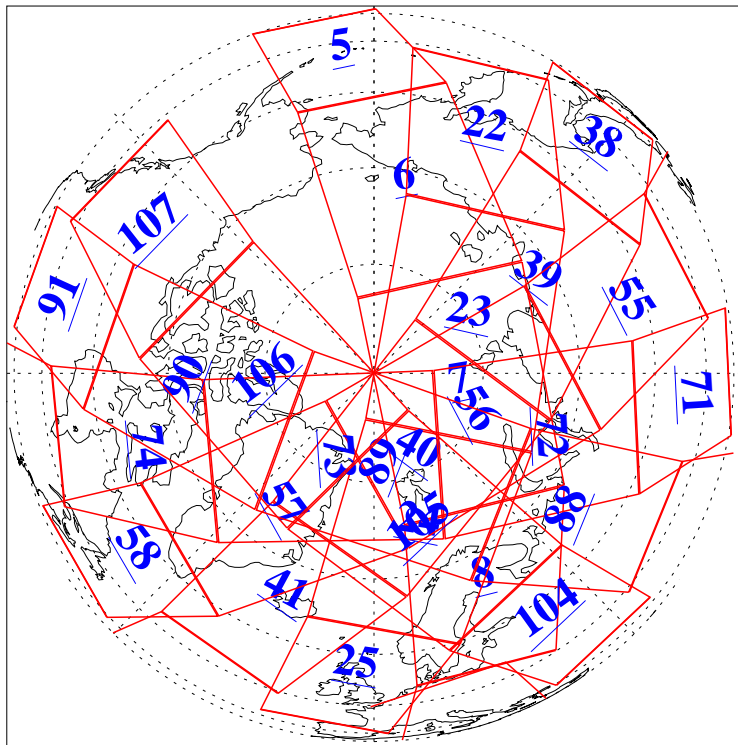

L1B Availability  
AMSU Granules: 240  
HSB Granules: 0  
AIRS Granules: 240

28 Jun 2006  
DoY 179  
Aqua Day 1516  
Granules: 1 to 120

Granules: 121 to 240

Legend: AMSU Available, HSB Available, AIRS Available

L1B Availability  
AMSU Granules: 240  
HSB Granules: 0  
AIRS Granules: 240

28 Jun 2006  
DoY 179  
Aqua Day 1516  
Ascending Granules

Descending Granules

Legend: AMSU Available, HSB Available, AIRS Available

L1B Availability  
 AMSU Granules: 240  
 HSB Granules: 0  
 AIRS Granules: 240

28 Jun 2006  
 DoY 179  
 Aqua Day 1516

Northern Hemisphere Granules

Southern Hemisphere Granules

Legend: AMSU Available, HSB Available, AIRS Available