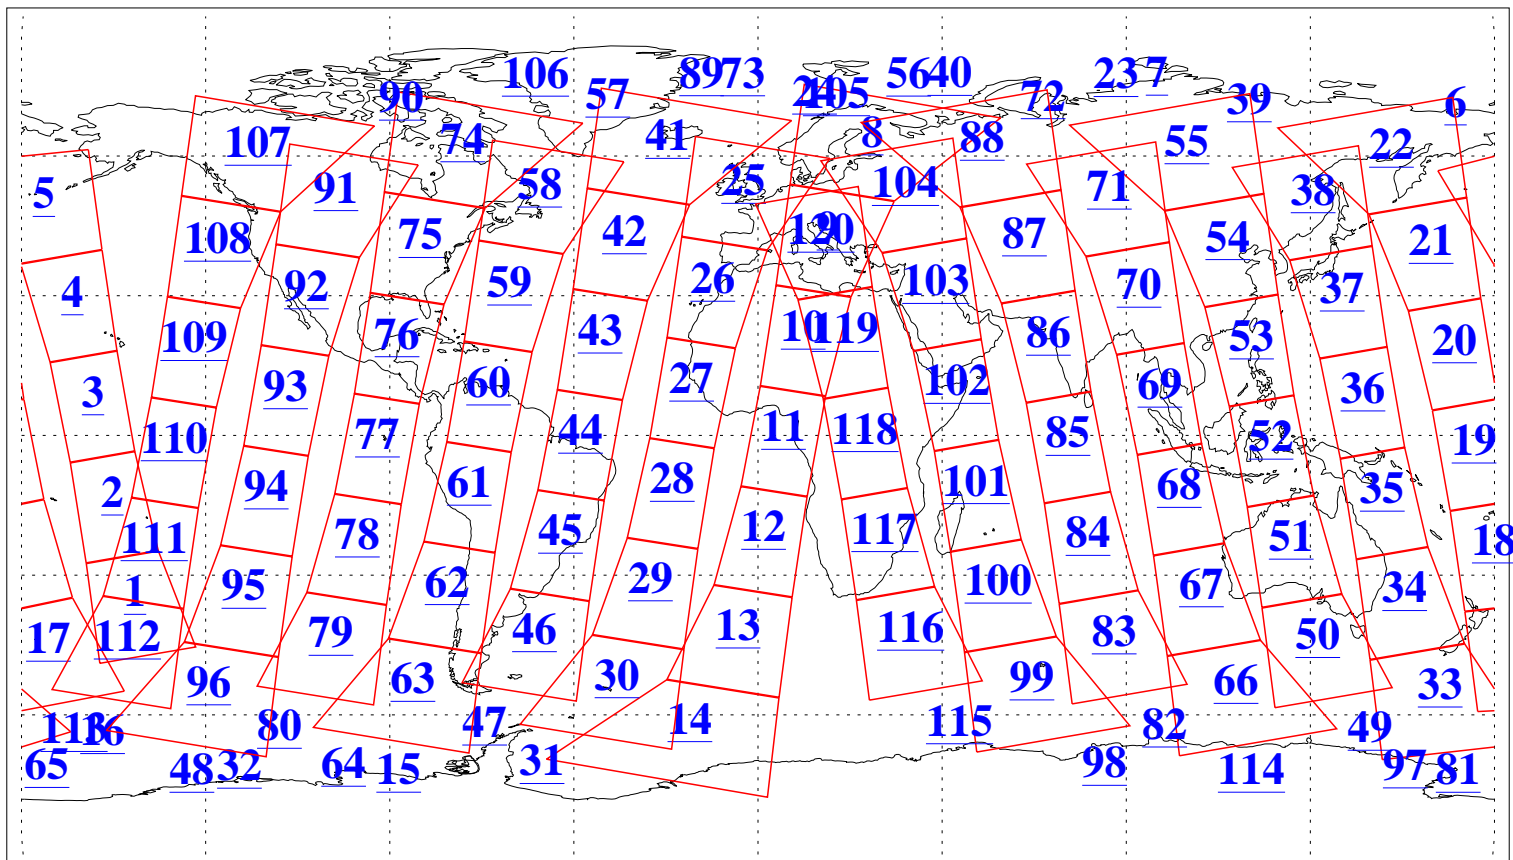

L1B Availability  
AMSU Granules: 240  
HSB Granules: 0  
AIRS Granules: 240

28 Jun 2006  
DoY 179  
Aqua Day 1516  
Granules: 1 to 120

Granules: 121 to 240

Legend: AMSU Available, HSB Available, AIRS Available

L1B Availability  
AMSU Granules: 240  
HSB Granules: 0  
AIRS Granules: 240

28 Jun 2006  
DoY 179  
Aqua Day 1516  
Ascending Granules

Descending Granules

Legend: AMSU Available, HSB Available, AIRS Available

L1B Availability  
 AMSU Granules: 240  
 HSB Granules: 0  
 AIRS Granules: 240

28 Jun 2006  
 DoY 179  
 Aqua Day 1516

Northern Hemisphere Granules

Southern Hemisphere Granules

Legend: AMSU Available, HSB Available, AIRS Available