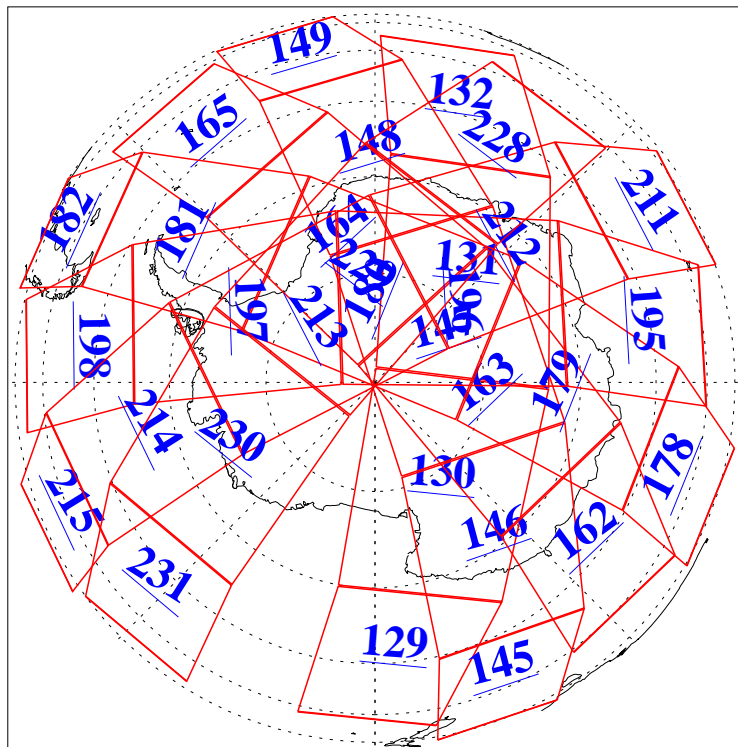

L1B Availability  
AMSU Granules: 240  
HSB Granules: 0  
AIRS Granules: 240

28 Jun 2006  
DoY 179  
Aqua Day 1516  
Granules: 1 to 120

Granules: 121 to 240

Legend: AMSU Available, HSB Available, AIRS Available

L1B Availability  
AMSU Granules: 240  
HSB Granules: 0  
AIRS Granules: 240

28 Jun 2006  
DoY 179  
Aqua Day 1516  
Ascending Granules

Descending Granules

Legend: AMSU Available, HSB Available, AIRS Available

L1B Availability  
 AMSU Granules: 240  
 HSB Granules: 0  
 AIRS Granules: 240

28 Jun 2006  
 DoY 179  
 Aqua Day 1516

Northern Hemisphere Granules

Southern Hemisphere Granules

Legend: AMSU Available, HSB Available, AIRS Available