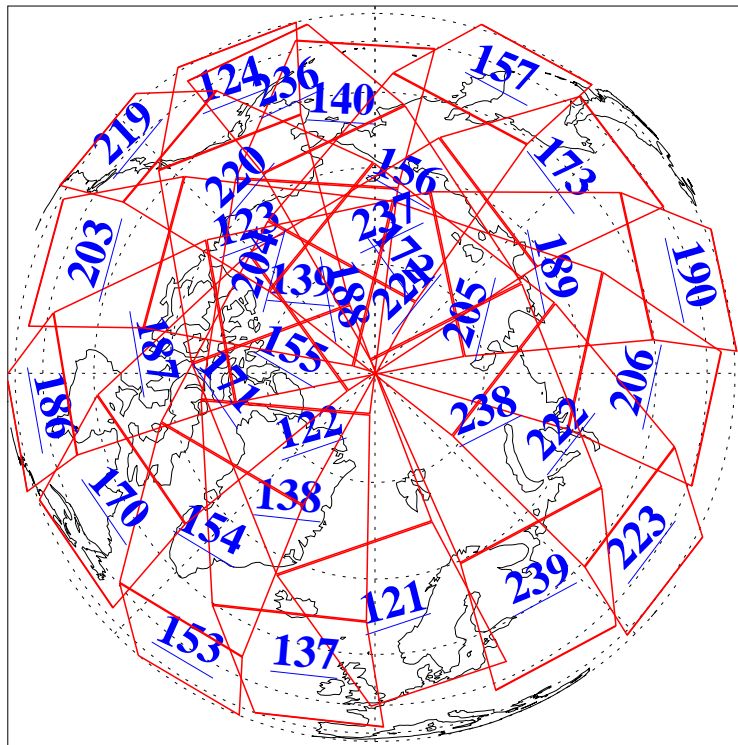

L1B Availability  
AMSU Granules: 240  
HSB Granules: 0  
AIRS Granules: 240

28 Jun 2006  
DoY 179  
Aqua Day 1516  
Granules: 1 to 120

Granules: 121 to 240

Legend: AMSU Available, HSB Available, AIRS Available

L1B Availability  
AMSU Granules: 240  
HSB Granules: 0  
AIRS Granules: 240

28 Jun 2006  
DoY 179  
Aqua Day 1516  
Ascending Granules

Descending Granules

Legend: AMSU Available, HSB Available, AIRS Available

L1B Availability  
 AMSU Granules: 240  
 HSB Granules: 0  
 AIRS Granules: 240

28 Jun 2006  
 DoY 179  
 Aqua Day 1516

Northern Hemisphere Granules

Southern Hemisphere Granules

Legend: AMSU Available, HSB Available, AIRS Available