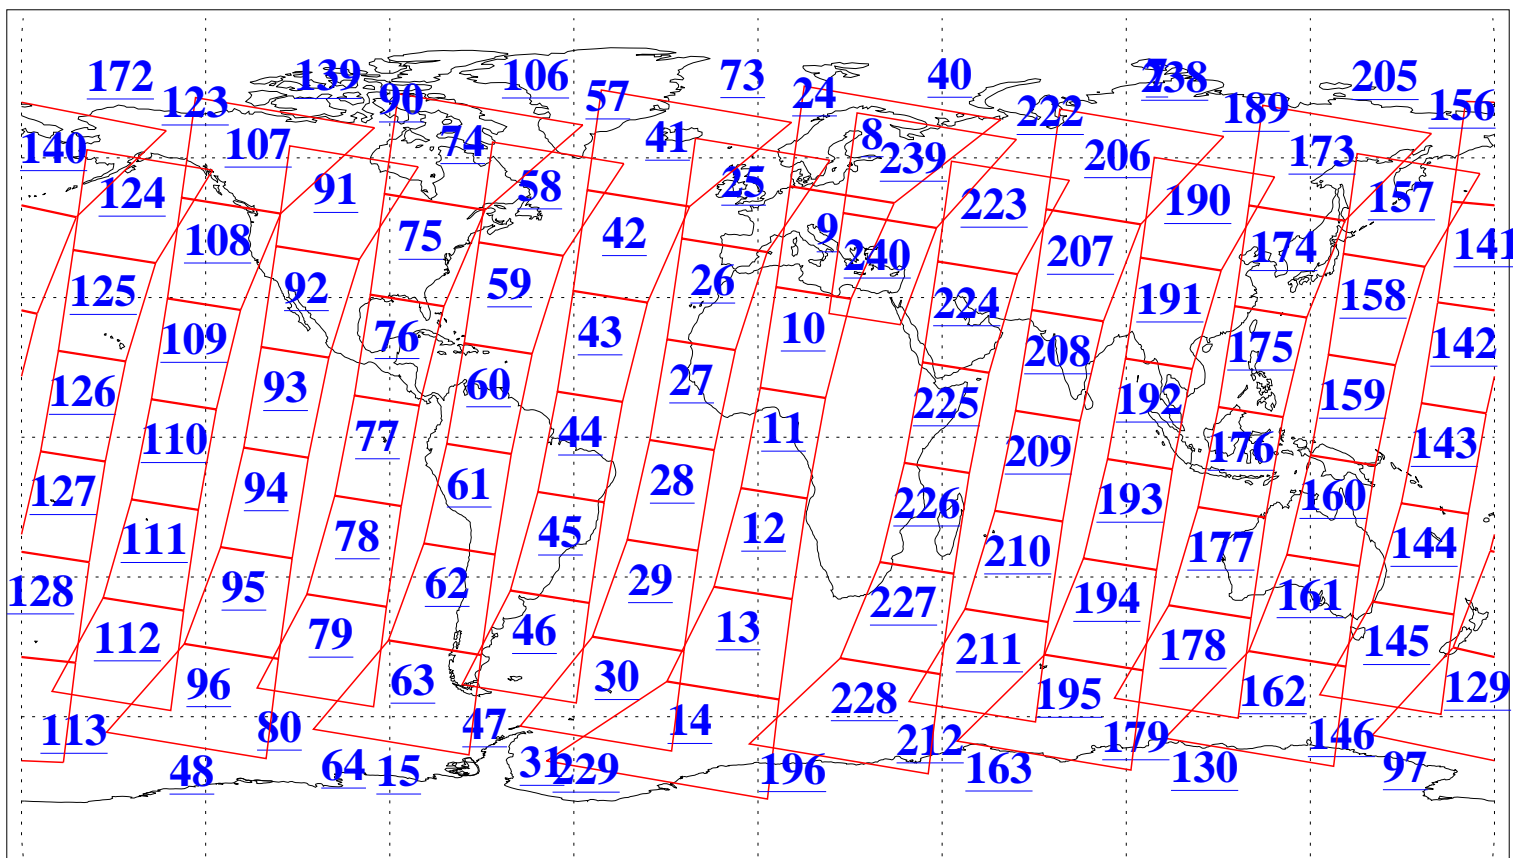

L1B Availability  
AMSU Granules: 240  
HSB Granules: 0  
AIRS Granules: 240

28 Jun 2006  
DoY 179  
Aqua Day 1516  
Granules: 1 to 120

Granules: 121 to 240

Legend: AMSU Available, HSB Available, AIRS Available

L1B Availability  
AMSU Granules: 240  
HSB Granules: 0  
AIRS Granules: 240

28 Jun 2006  
DoY 179  
Aqua Day 1516  
Ascending Granules

Descending Granules

Legend: AMSU Available, HSB Available, AIRS Available

L1B Availability  
 AMSU Granules: 240  
 HSB Granules: 0  
 AIRS Granules: 240

28 Jun 2006  
 DoY 179  
 Aqua Day 1516

Northern Hemisphere Granules

Southern Hemisphere Granules

Legend: AMSU Available, HSB Available, AIRS Available