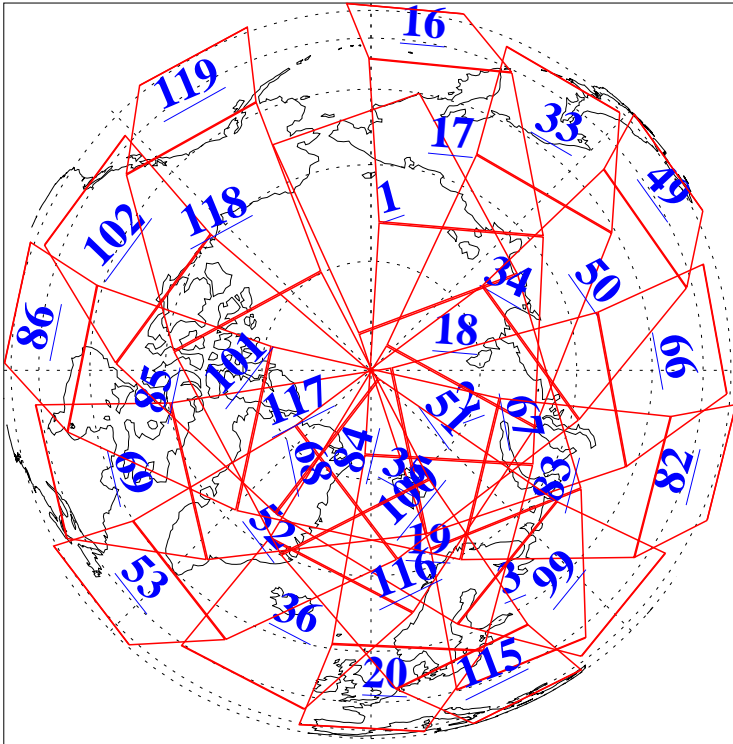

L1B Availability
AMSU Granules: 240
HSB Granules: 0
AIRS Granules: 240

25 Jun 2006
DoY 176
Aqua Day 1513
Granules: 1 to 120

Granules: 121 to 240

Legend: AMSU Available, HSB Available, AIRS Available

L1B Availability
AMSU Granules: 240
HSB Granules: 0
AIRS Granules: 240

25 Jun 2006
DoY 176
Aqua Day 1513
Ascending Granules

Descending Granules

Legend: AMSU Available, HSB Available, AIRS Available

L1B Availability
AMSU Granules: 240
HSB Granules: 0
AIRS Granules: 240

25 Jun 2006
DoY 176
Aqua Day 1513

Northern Hemisphere Granules

Southern Hemisphere Granules

Legend: AMSU Available, HSB Available, AIRS Available