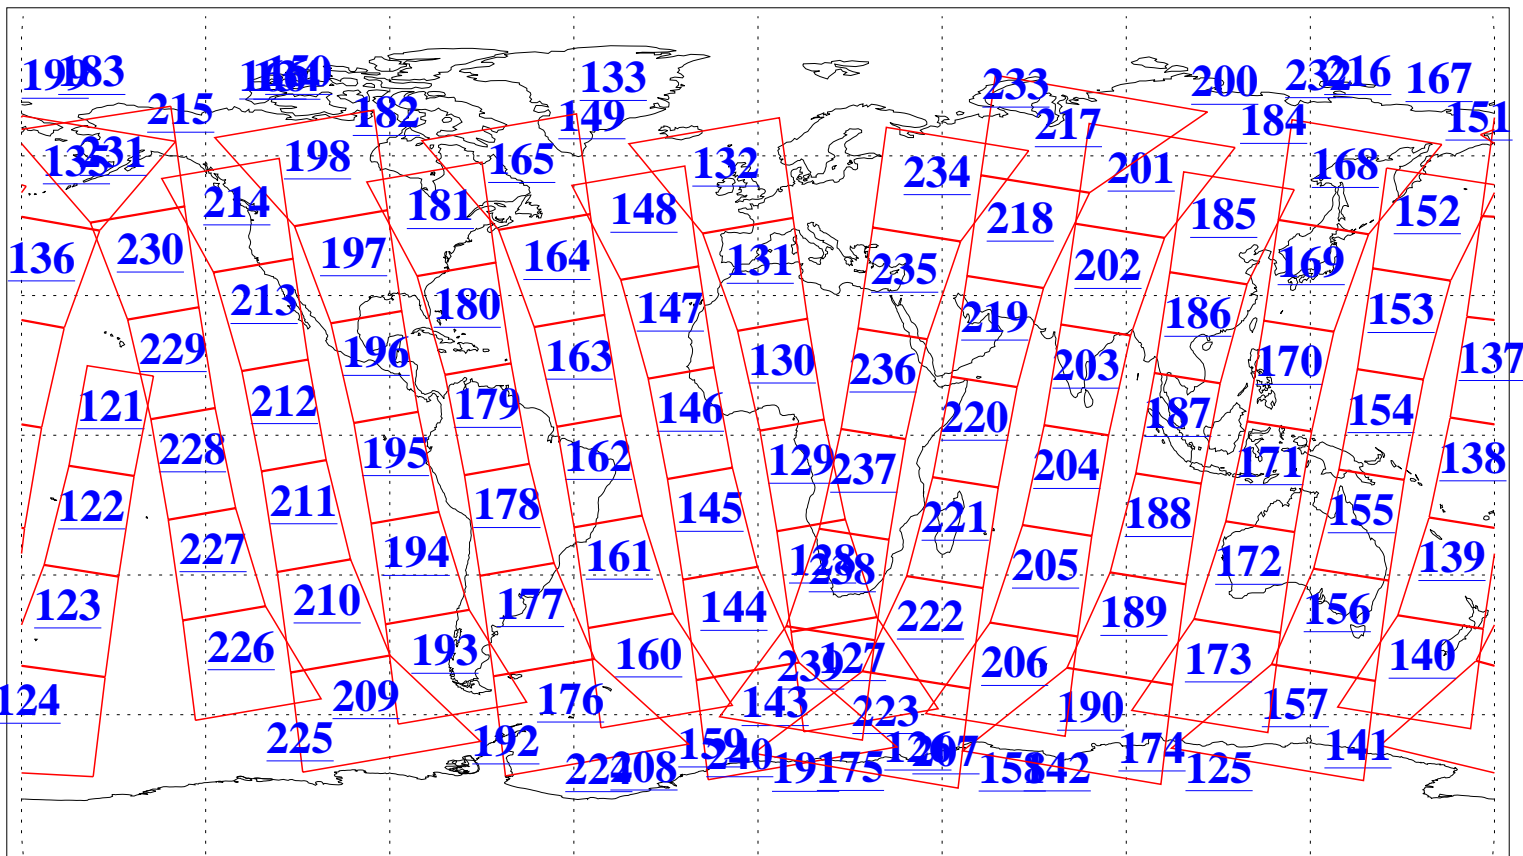

L1B Availability
AMSU Granules: 240
HSB Granules: 0
AIRS Granules: 240

25 Jun 2006
DoY 176
Aqua Day 1513
Granules: 1 to 120

Granules: 121 to 240

Legend: AMSU Available, HSB Available, AIRS Available

L1B Availability
AMSU Granules: 240
HSB Granules: 0
AIRS Granules: 240

25 Jun 2006
DoY 176
Aqua Day 1513
Ascending Granules

Descending Granules

Legend: AMSU Available, HSB Available, AIRS Available

L1B Availability
AMSU Granules: 240
HSB Granules: 0
AIRS Granules: 240

25 Jun 2006
DoY 176
Aqua Day 1513