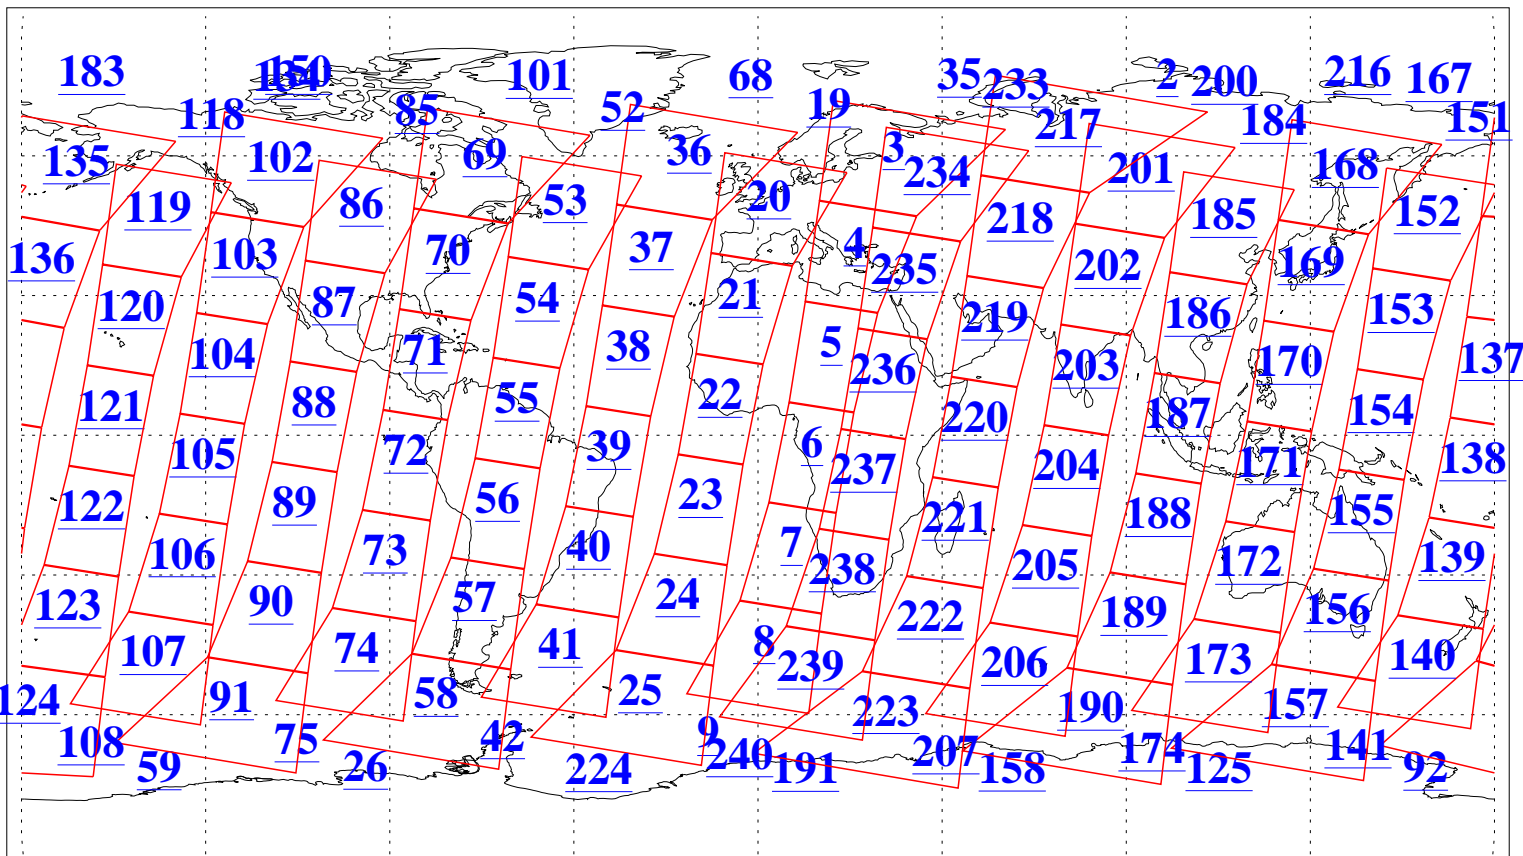

L1B Availability
AMSU Granules: 240
HSB Granules: 0
AIRS Granules: 240

25 Jun 2006
DoY 176
Aqua Day 1513
Granules: 1 to 120

Granules: 121 to 240

Legend: AMSU Available, HSB Available, AIRS Available

L1B Availability
AMSU Granules: 240
HSB Granules: 0
AIRS Granules: 240

25 Jun 2006
DoY 176
Aqua Day 1513
Ascending Granules

Descending Granules

Legend: AMSU Available, HSB Available, AIRS Available

L1B Availability
AMSU Granules: 240
HSB Granules: 0
AIRS Granules: 240

25 Jun 2006
DoY 176
Aqua Day 1513

Northern Hemisphere Granules

Southern Hemisphere Granules

Legend: AMSU Available, HSB Available, AIRS Available