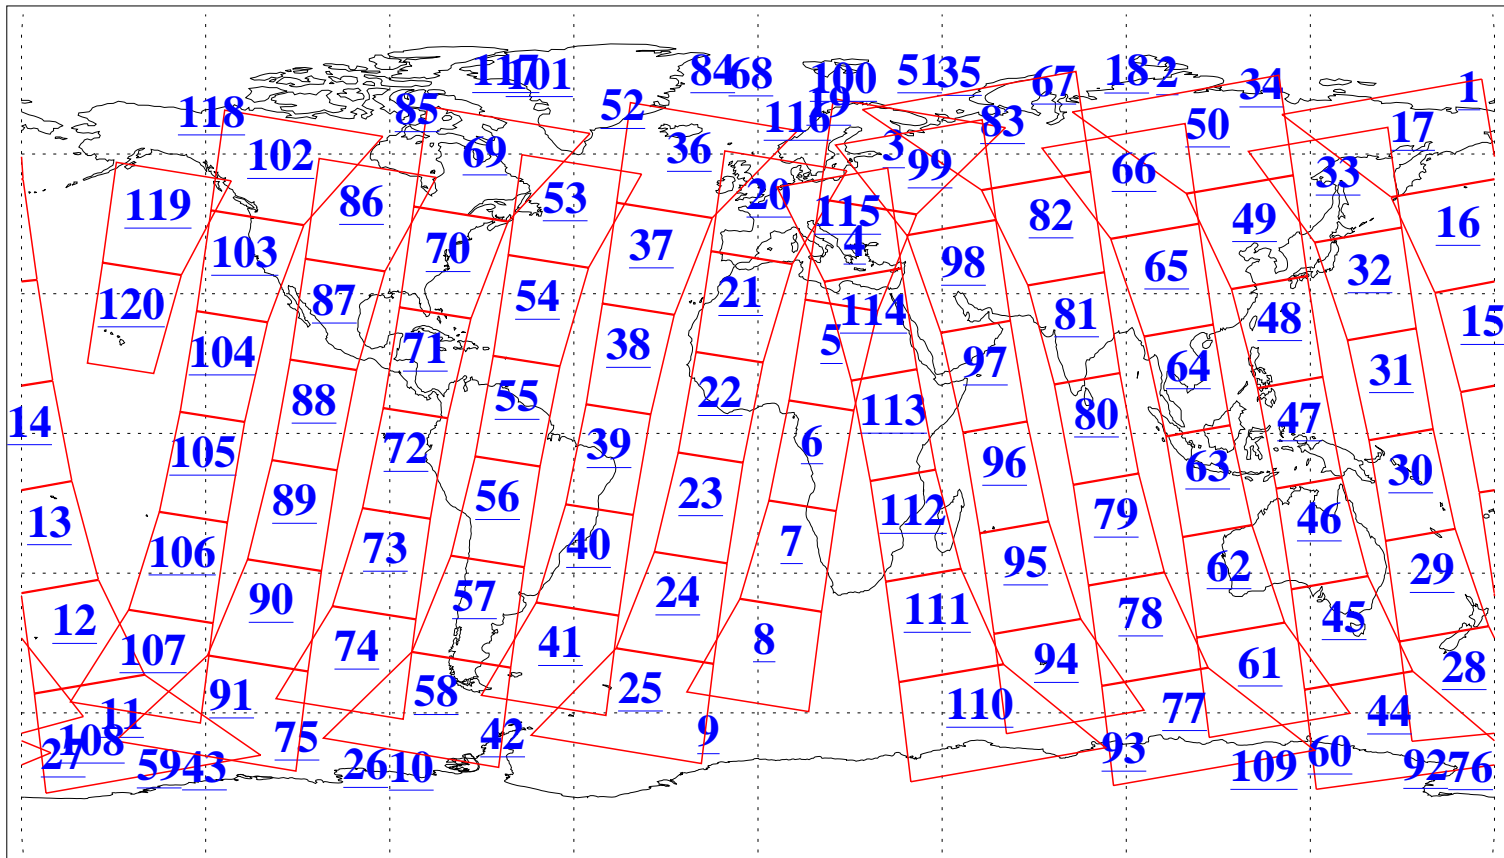

L1B Availability
AMSU Granules: 240
HSB Granules: 0
AIRS Granules: 240

25 Jun 2006
DoY 176
Aqua Day 1513
Granules: 1 to 120

Granules: 121 to 240

Legend: AMSU Available, HSB Available, AIRS Available

L1B Availability
AMSU Granules: 240
HSB Granules: 0
AIRS Granules: 240

25 Jun 2006
DoY 176
Aqua Day 1513
Ascending Granules

Descending Granules

Legend: AMSU Available, HSB Available, AIRS Available

L1B Availability
AMSU Granules: 240
HSB Granules: 0
AIRS Granules: 240

25 Jun 2006
DoY 176
Aqua Day 1513

Northern Hemisphere Granules

Southern Hemisphere Granules

Legend: AMSU Available, HSB Available, AIRS Available