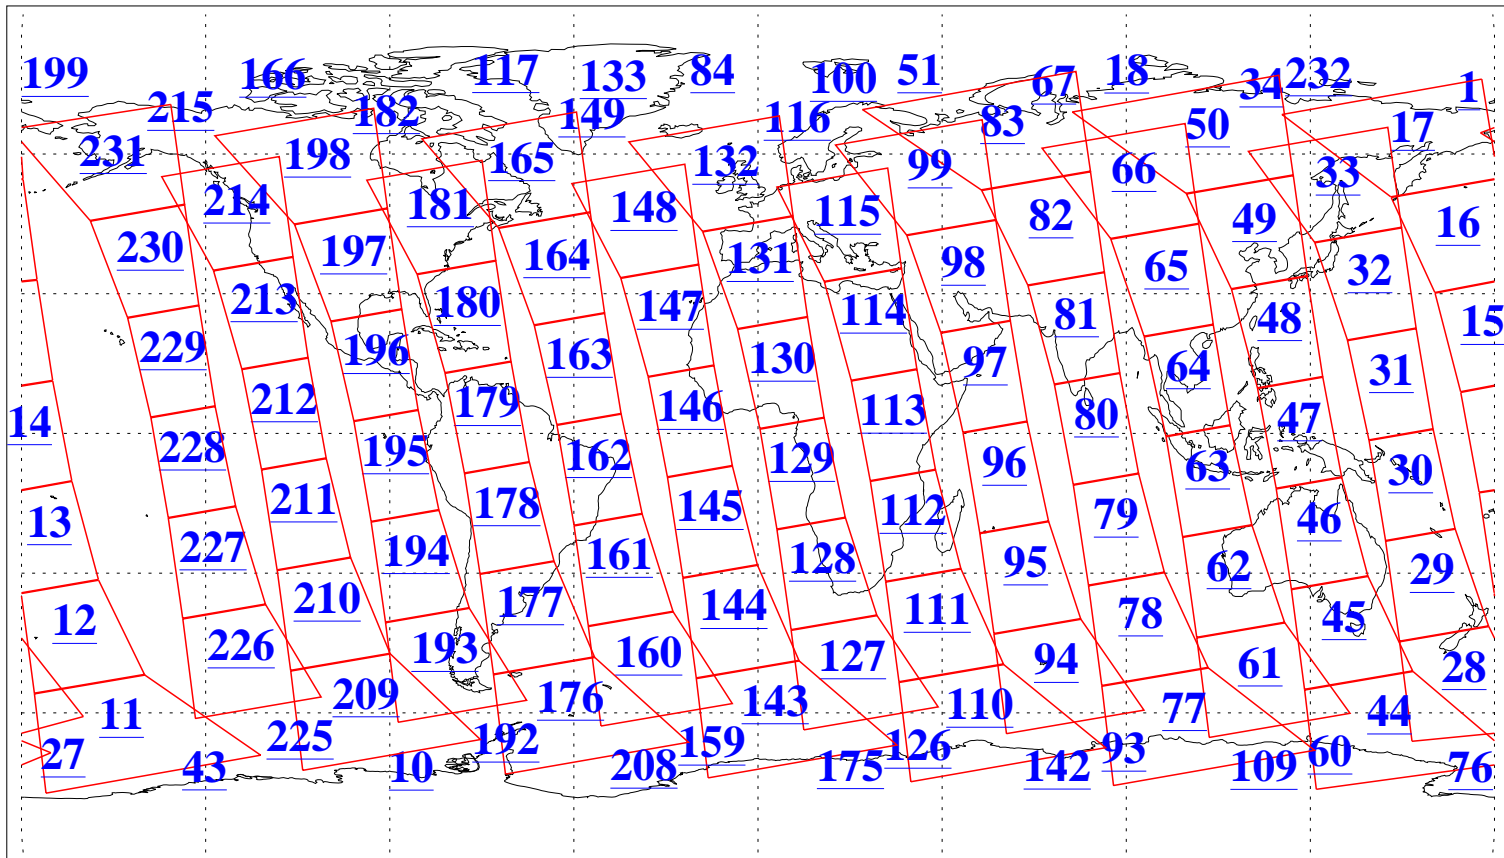

L1B Availability
AMSU Granules: 240
HSB Granules: 0
AIRS Granules: 240

25 Jun 2006
DoY 176
Aqua Day 1513
Granules: 1 to 120

Granules: 121 to 240

Legend: AMSU Available, HSB Available, AIRS Available

L1B Availability
AMSU Granules: 240
HSB Granules: 0
AIRS Granules: 240

25 Jun 2006
DoY 176
Aqua Day 1513
Ascending Granules

Descending Granules

Legend: AMSU Available, HSB Available, AIRS Available

L1B Availability
AMSU Granules: 240
HSB Granules: 0
AIRS Granules: 240

25 Jun 2006
DoY 176
Aqua Day 1513

Northern Hemisphere Granules

Southern Hemisphere Granules

Legend: AMSU Available, HSB Available, AIRS Available