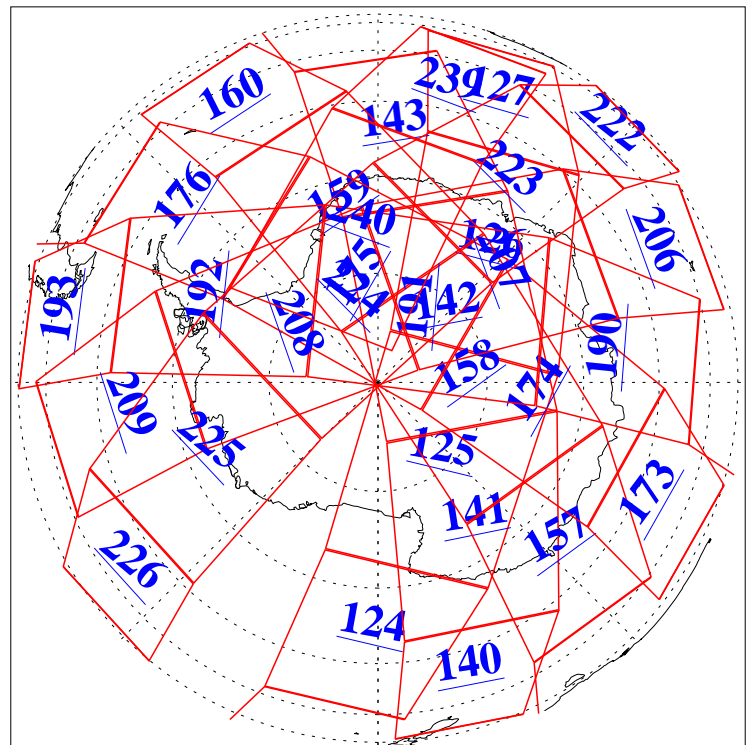

L1B Availability
AMSU Granules: 240
HSB Granules: 0
AIRS Granules: 240

25 Jun 2006
DoY 176
Aqua Day 1513
Granules: 1 to 120

Granules: 121 to 240

Legend: AMSU Available, HSB Available, AIRS Available

L1B Availability
AMSU Granules: 240
HSB Granules: 0
AIRS Granules: 240

25 Jun 2006
DoY 176
Aqua Day 1513
Ascending Granules

Descending Granules

Legend: AMSU Available, HSB Available, AIRS Available

L1B Availability
AMSU Granules: 240
HSB Granules: 0
AIRS Granules: 240

25 Jun 2006
DoY 176
Aqua Day 1513

Northern Hemisphere Granules

Southern Hemisphere Granules

Legend: AMSU Available, HSB Available, AIRS Available