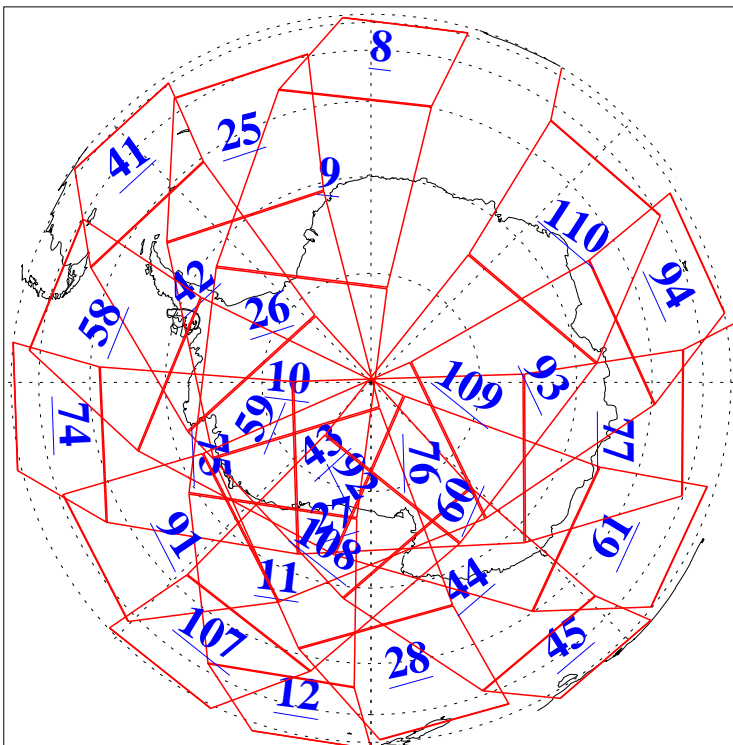

L1B Availability
AMSU Granules: 240
HSB Granules: 0
AIRS Granules: 240

25 Jun 2006
DoY 176
Aqua Day 1513
Granules: 1 to 120

Granules: 121 to 240

Legend: AMSU Available, HSB Available, AIRS Available

L1B Availability
AMSU Granules: 240
HSB Granules: 0
AIRS Granules: 240

25 Jun 2006
DoY 176
Aqua Day 1513
Ascending Granules

Descending Granules

Legend: AMSU Available, HSB Available, AIRS Available

L1B Availability
AMSU Granules: 240
HSB Granules: 0
AIRS Granules: 240

25 Jun 2006
DoY 176
Aqua Day 1513

Northern Hemisphere Granules

Southern Hemisphere Granules

Legend: AMSU Available, HSB Available, AIRS Available