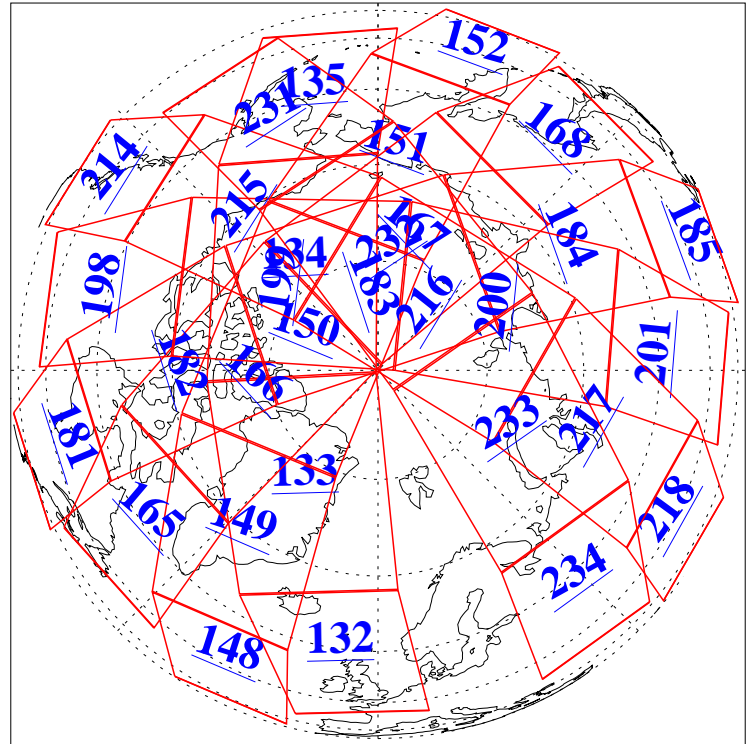

L1B Availability
AMSU Granules: 240
HSB Granules: 0
AIRS Granules: 240

25 Jun 2006
DoY 176
Aqua Day 1513
Granules: 1 to 120

Granules: 121 to 240

Legend: AMSU Available, HSB Available, AIRS Available

L1B Availability
AMSU Granules: 240
HSB Granules: 0
AIRS Granules: 240

25 Jun 2006
DoY 176
Aqua Day 1513
Ascending Granules

Descending Granules

Legend: AMSU Available, HSB Available, AIRS Available

L1B Availability
AMSU Granules: 240
HSB Granules: 0
AIRS Granules: 240

25 Jun 2006
DoY 176
Aqua Day 1513

Northern Hemisphere Granules

Southern Hemisphere Granules

Legend: AMSU Available, HSB Available, AIRS Available