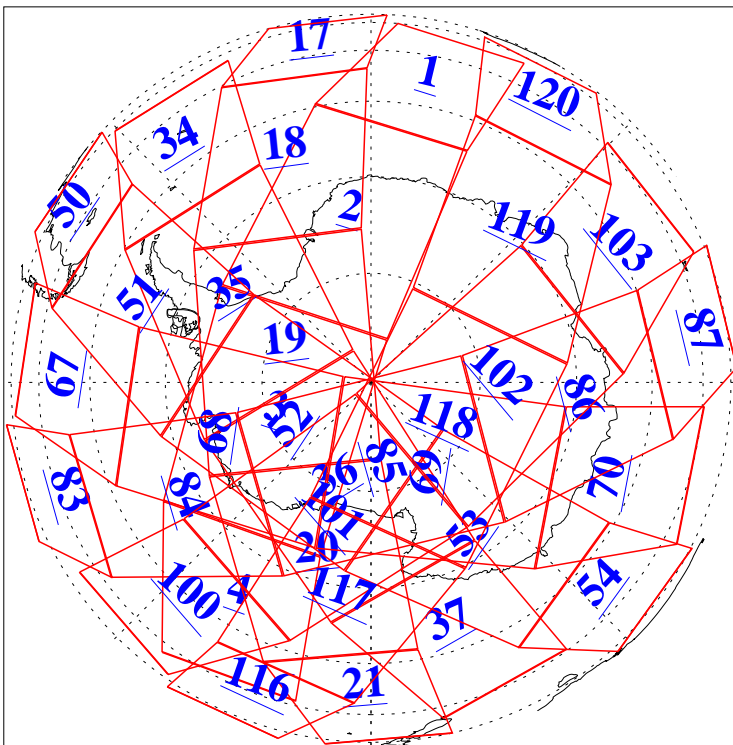

L1B Availability  
AMSU Granules: 240  
HSB Granules: 0  
AIRS Granules: 240

24 Jun 2006  
DoY 175  
Aqua Day 1512  
Granules: 1 to 120

Granules: 121 to 240

Legend: AMSU Available, HSB Available, AIRS Available

L1B Availability  
AMSU Granules: 240  
HSB Granules: 0  
AIRS Granules: 240

24 Jun 2006  
DoY 175  
Aqua Day 1512

Ascending Granules

Descending Granules

Legend: AMSU Available, HSB Available, AIRS Available

L1B Availability  
 AMSU Granules: 240  
 HSB Granules: 0  
 AIRS Granules: 240

24 Jun 2006  
 DoY 175  
 Aqua Day 1512

Northern Hemisphere Granules

Southern Hemisphere Granules

Legend: AMSU Available, HSB Available, AIRS Available