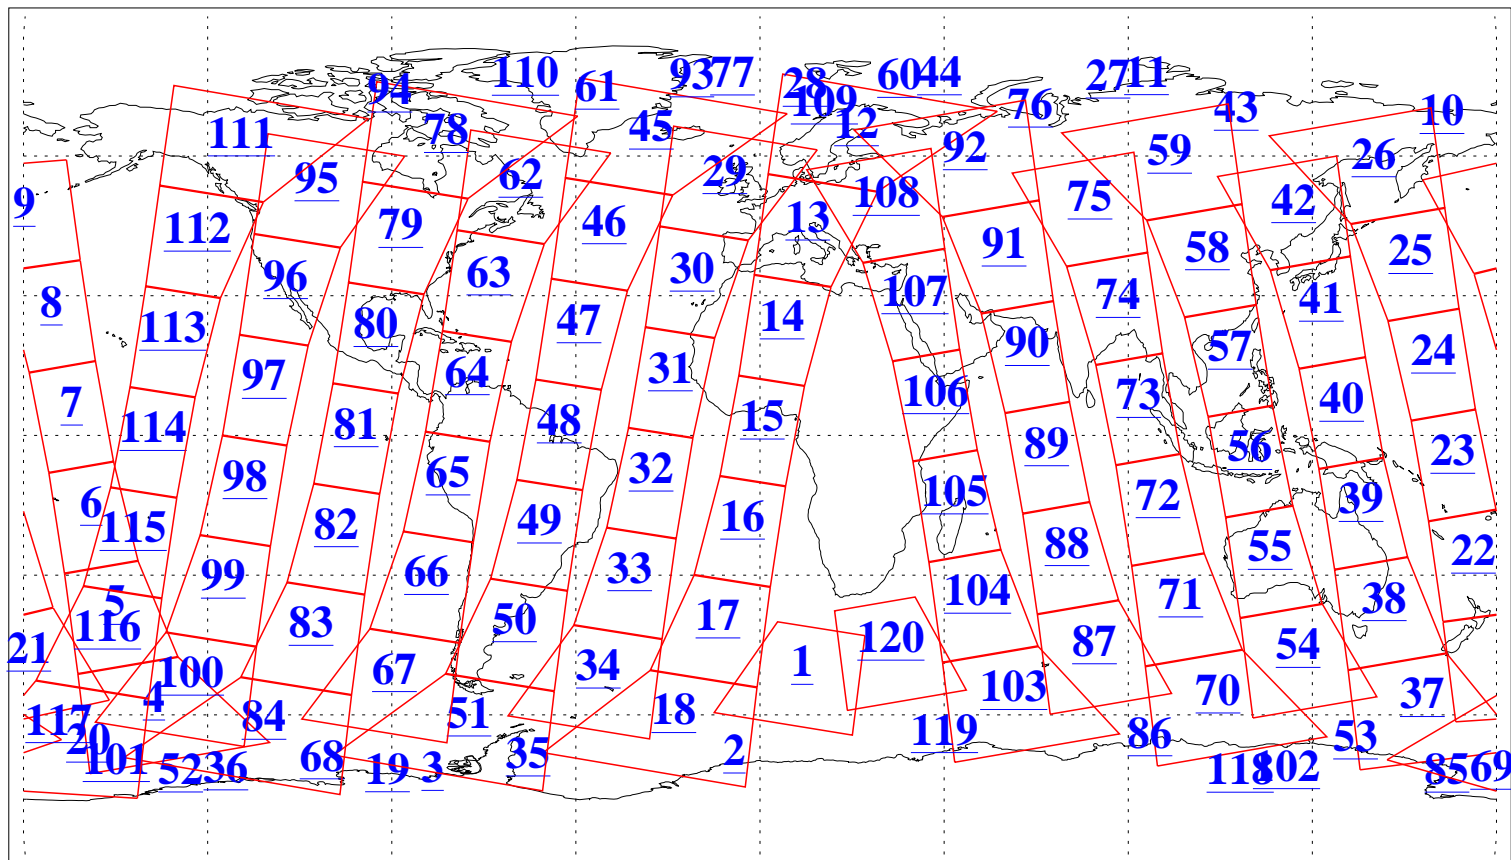

L1B Availability  
AMSU Granules: 240  
HSB Granules: 0  
AIRS Granules: 240

24 Jun 2006  
DoY 175  
Aqua Day 1512  
Granules: 1 to 120

Granules: 121 to 240

Legend: AMSU Available, HSB Available, AIRS Available

L1B Availability  
AMSU Granules: 240  
HSB Granules: 0  
AIRS Granules: 240

24 Jun 2006  
DoY 175  
Aqua Day 1512

Ascending Granules

Descending Granules

Legend: AMSU Available, HSB Available, AIRS Available

L1B Availability  
 AMSU Granules: 240  
 HSB Granules: 0  
 AIRS Granules: 240

24 Jun 2006  
 DoY 175  
 Aqua Day 1512

Northern Hemisphere Granules

Southern Hemisphere Granules

Legend: AMSU Available, HSB Available, AIRS Available