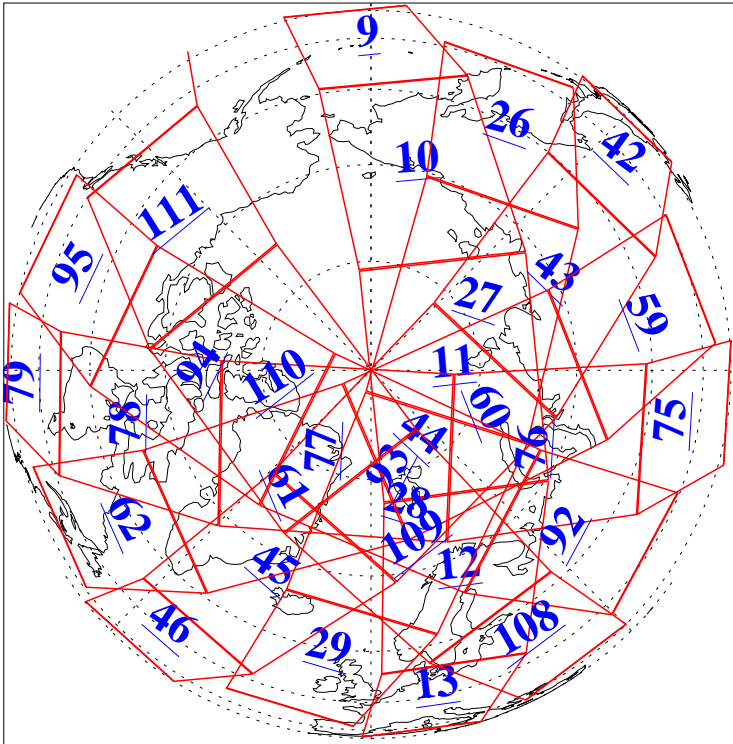

L1B Availability  
AMSU Granules: 240  
HSB Granules: 0  
AIRS Granules: 240

24 Jun 2006  
DoY 175  
Aqua Day 1512  
Granules: 1 to 120

Granules: 121 to 240

Legend: AMSU Available, HSB Available, AIRS Available

L1B Availability  
AMSU Granules: 240  
HSB Granules: 0  
AIRS Granules: 240

24 Jun 2006  
DoY 175  
Aqua Day 1512

Ascending Granules

Descending Granules

Legend: AMSU Available, HSB Available, AIRS Available

L1B Availability  
 AMSU Granules: 240  
 HSB Granules: 0  
 AIRS Granules: 240

24 Jun 2006  
 DoY 175  
 Aqua Day 1512

Northern Hemisphere Granules

Southern Hemisphere Granules

Legend: AMSU Available, HSB Available, AIRS Available