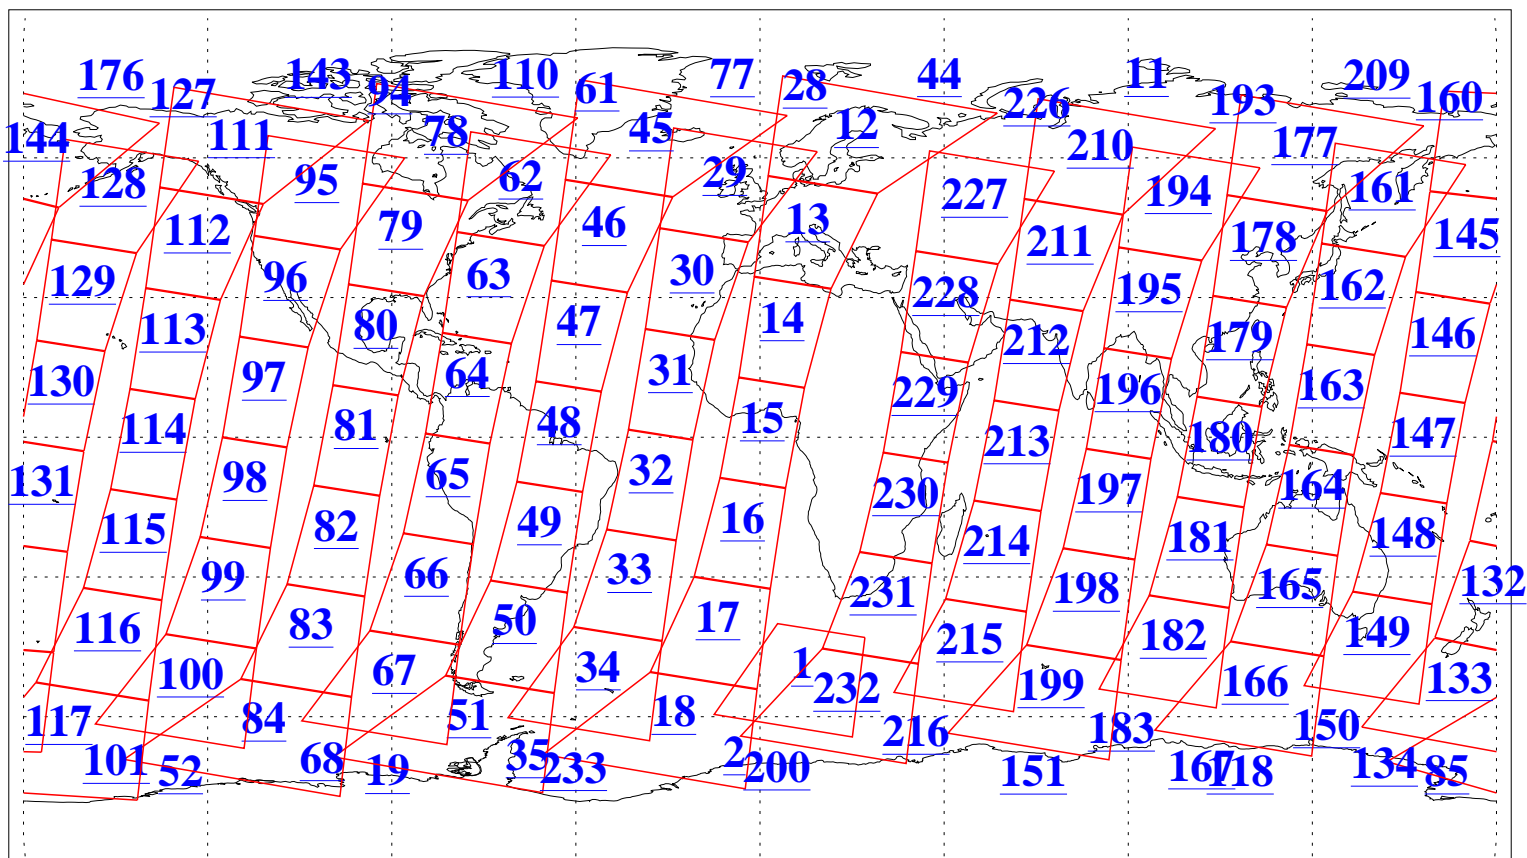

L1B Availability  
AMSU Granules: 240  
HSB Granules: 0  
AIRS Granules: 240

24 Jun 2006  
DoY 175  
Aqua Day 1512  
Granules: 1 to 120

Granules: 121 to 240

Legend: AMSU Available, HSB Available, AIRS Available

L1B Availability  
AMSU Granules: 240  
HSB Granules: 0  
AIRS Granules: 240

24 Jun 2006  
DoY 175  
Aqua Day 1512

Ascending Granules

Descending Granules

Legend: AMSU Available, HSB Available, AIRS Available

L1B Availability  
 AMSU Granules: 240  
 HSB Granules: 0  
 AIRS Granules: 240

24 Jun 2006  
 DoY 175  
 Aqua Day 1512

Northern Hemisphere Granules

Southern Hemisphere Granules

Legend: AMSU Available, HSB Available, AIRS Available