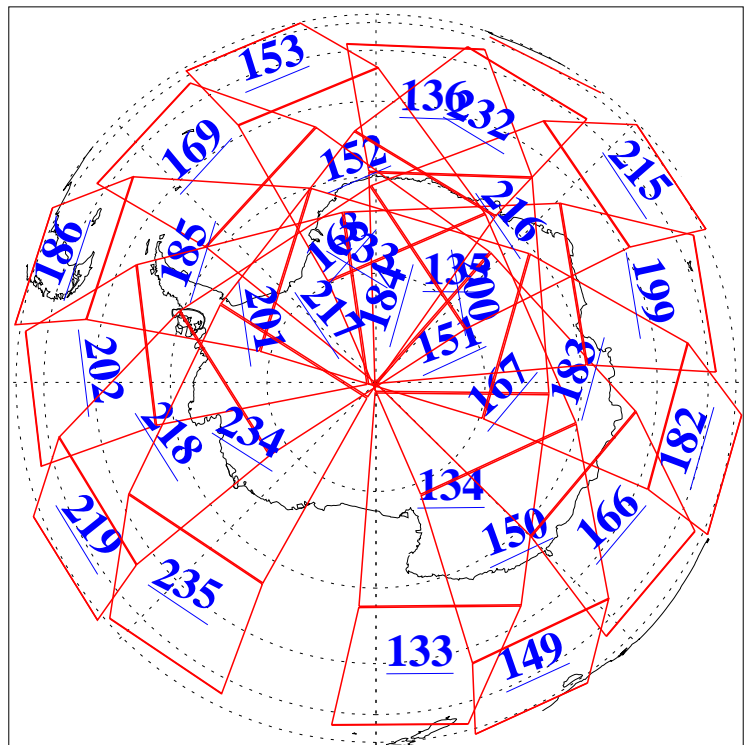

L1B Availability  
AMSU Granules: 240  
HSB Granules: 0  
AIRS Granules: 240

24 Jun 2006  
DoY 175  
Aqua Day 1512  
Granules: 1 to 120

Granules: 121 to 240

Legend: AMSU Available, HSB Available, AIRS Available

L1B Availability  
AMSU Granules: 240  
HSB Granules: 0  
AIRS Granules: 240

24 Jun 2006  
DoY 175  
Aqua Day 1512

Ascending Granules

Descending Granules

Legend: AMSU Available, HSB Available, AIRS Available

L1B Availability  
 AMSU Granules: 240  
 HSB Granules: 0  
 AIRS Granules: 240

24 Jun 2006  
 DoY 175  
 Aqua Day 1512

Northern Hemisphere Granules

Southern Hemisphere Granules

Legend: AMSU Available, HSB Available, AIRS Available