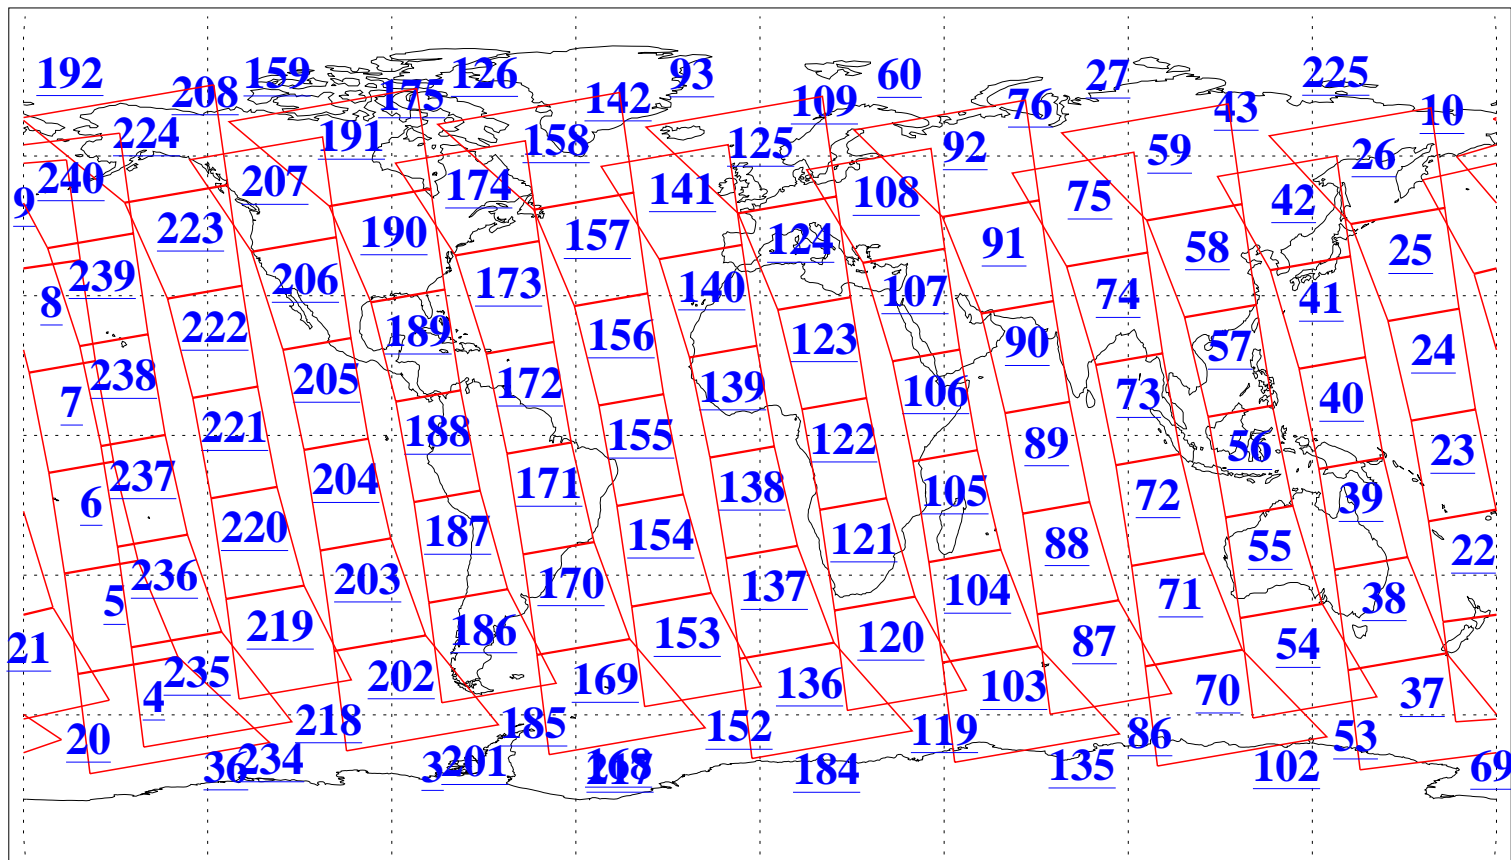

L1B Availability  
AMSU Granules: 240  
HSB Granules: 0  
AIRS Granules: 240

24 Jun 2006  
DoY 175  
Aqua Day 1512  
Granules: 1 to 120

Granules: 121 to 240

Legend: AMSU Available, HSB Available, AIRS Available

L1B Availability  
AMSU Granules: 240  
HSB Granules: 0  
AIRS Granules: 240

24 Jun 2006  
DoY 175  
Aqua Day 1512

Ascending Granules

Descending Granules

Legend: AMSU Available, HSB Available, AIRS Available

L1B Availability  
 AMSU Granules: 240  
 HSB Granules: 0  
 AIRS Granules: 240

24 Jun 2006  
 DoY 175  
 Aqua Day 1512

Northern Hemisphere Granules

Southern Hemisphere Granules

Legend: AMSU Available, HSB Available, AIRS Available