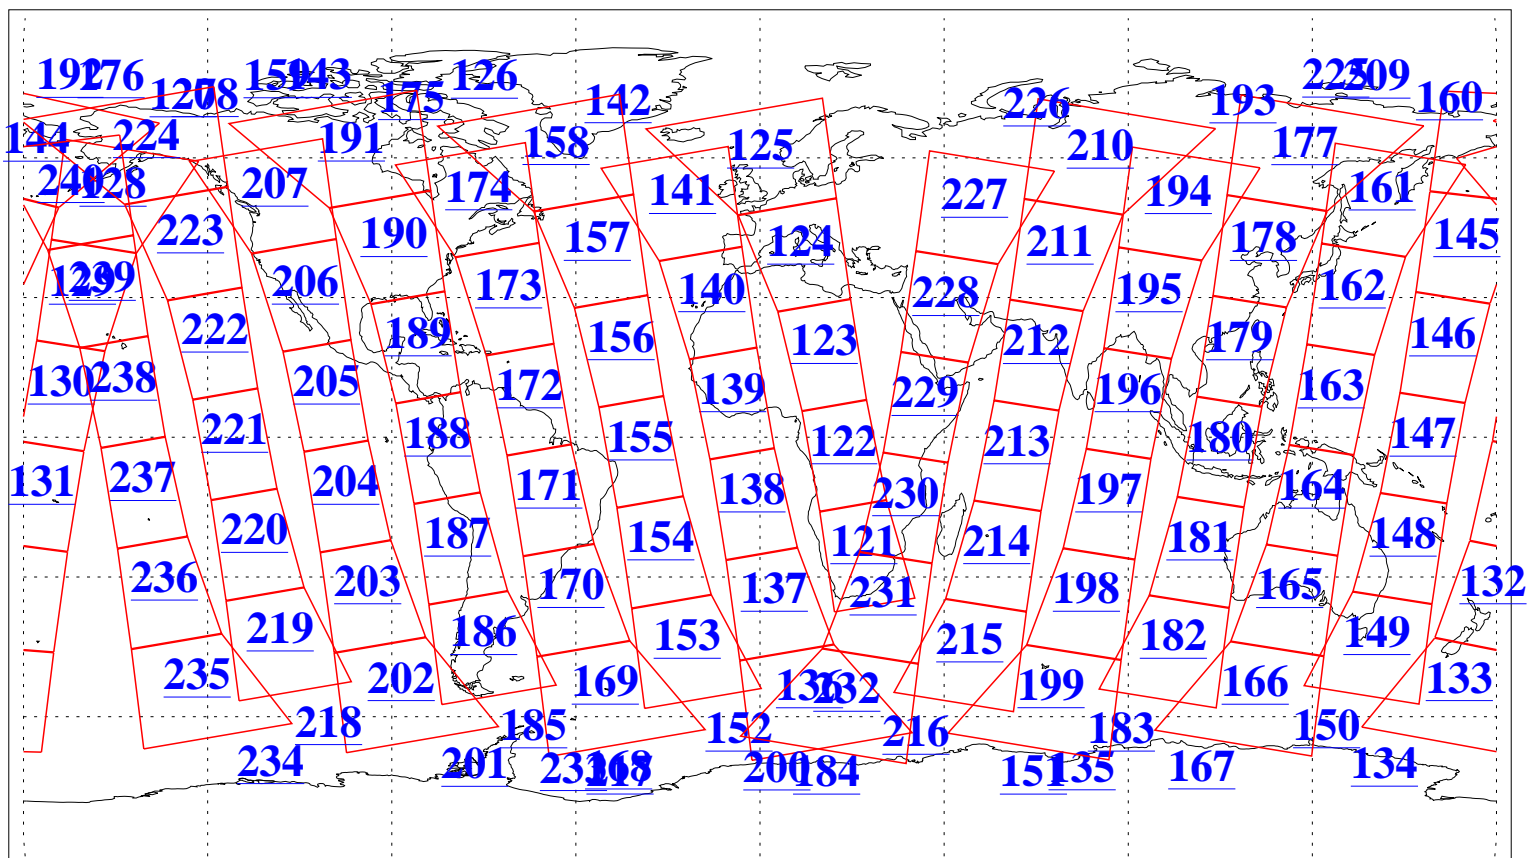

L1B Availability  
AMSU Granules: 240  
HSB Granules: 0  
AIRS Granules: 240

24 Jun 2006  
DoY 175  
Aqua Day 1512  
Granules: 1 to 120

Granules: 121 to 240

Legend: AMSU Available, HSB Available, AIRS Available

L1B Availability  
AMSU Granules: 240  
HSB Granules: 0  
AIRS Granules: 240

24 Jun 2006  
DoY 175  
Aqua Day 1512

Ascending Granules

Descending Granules

Legend: AMSU Available, HSB Available, AIRS Available

L1B Availability  
 AMSU Granules: 240  
 HSB Granules: 0  
 AIRS Granules: 240

24 Jun 2006  
 DoY 175  
 Aqua Day 1512

Northern Hemisphere Granules

Southern Hemisphere Granules

Legend: AMSU Available, HSB Available, AIRS Available