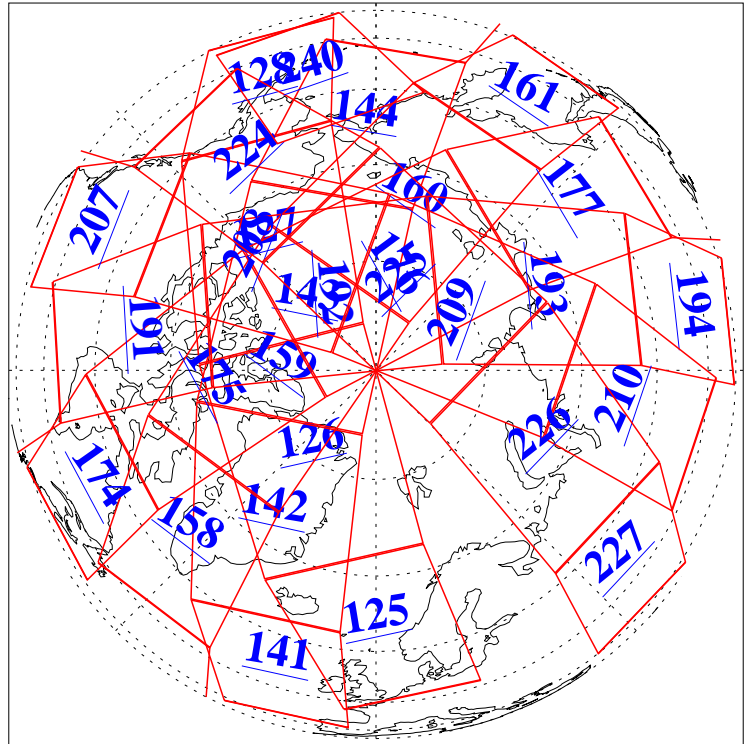

L1B Availability  
AMSU Granules: 240  
HSB Granules: 0  
AIRS Granules: 240

24 Jun 2006  
DoY 175  
Aqua Day 1512  
Granules: 1 to 120

Granules: 121 to 240

Legend: AMSU Available, HSB Available, AIRS Available

L1B Availability  
AMSU Granules: 240  
HSB Granules: 0  
AIRS Granules: 240

24 Jun 2006  
DoY 175  
Aqua Day 1512

Ascending Granules

Descending Granules

Legend: AMSU Available, HSB Available, AIRS Available

L1B Availability  
 AMSU Granules: 240  
 HSB Granules: 0  
 AIRS Granules: 240

24 Jun 2006  
 DoY 175  
 Aqua Day 1512

Northern Hemisphere Granules

Southern Hemisphere Granules

Legend: AMSU Available, HSB Available, AIRS Available