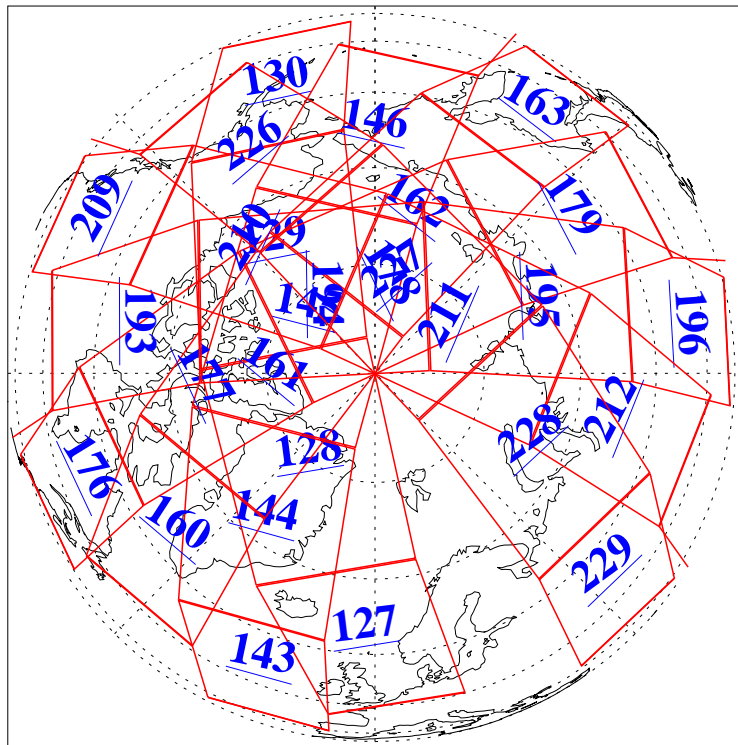

L1B Availability  
AMSU Granules: 240  
HSB Granules: 0  
AIRS Granules: 240

22 Jun 2006  
DoY 173  
Aqua Day 1510  
Granules: 1 to 120

Granules: 121 to 240

Legend: AMSU Available, HSB Available, AIRS Available

L1B Availability  
AMSU Granules: 240  
HSB Granules: 0  
AIRS Granules: 240

22 Jun 2006  
DoY 173  
Aqua Day 1510  
Ascending Granules

Descending Granules

Legend: AMSU Available, HSB Available, AIRS Available

L1B Availability  
 AMSU Granules: 240  
 HSB Granules: 0  
 AIRS Granules: 240

22 Jun 2006  
 DoY 173  
 Aqua Day 1510

Northern Hemisphere Granules

Southern Hemisphere Granules

Legend: AMSU Available, HSB Available, AIRS Available