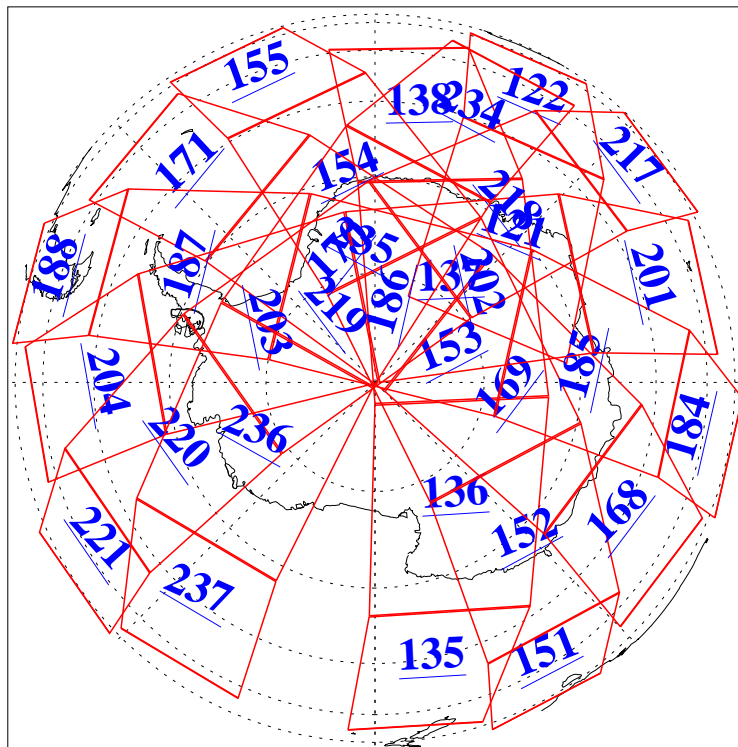

L1B Availability  
AMSU Granules: 240  
HSB Granules: 0  
AIRS Granules: 240

22 Jun 2006  
DoY 173  
Aqua Day 1510  
Granules: 1 to 120

Granules: 121 to 240

Legend: AMSU Available, HSB Available, AIRS Available

L1B Availability  
AMSU Granules: 240  
HSB Granules: 0  
AIRS Granules: 240

22 Jun 2006  
DoY 173  
Aqua Day 1510  
Ascending Granules

Descending Granules

Legend: AMSU Available, HSB Available, AIRS Available

L1B Availability  
 AMSU Granules: 240  
 HSB Granules: 0  
 AIRS Granules: 240

22 Jun 2006  
 DoY 173  
 Aqua Day 1510

Northern Hemisphere Granules

Southern Hemisphere Granules

Legend: AMSU Available, HSB Available, AIRS Available