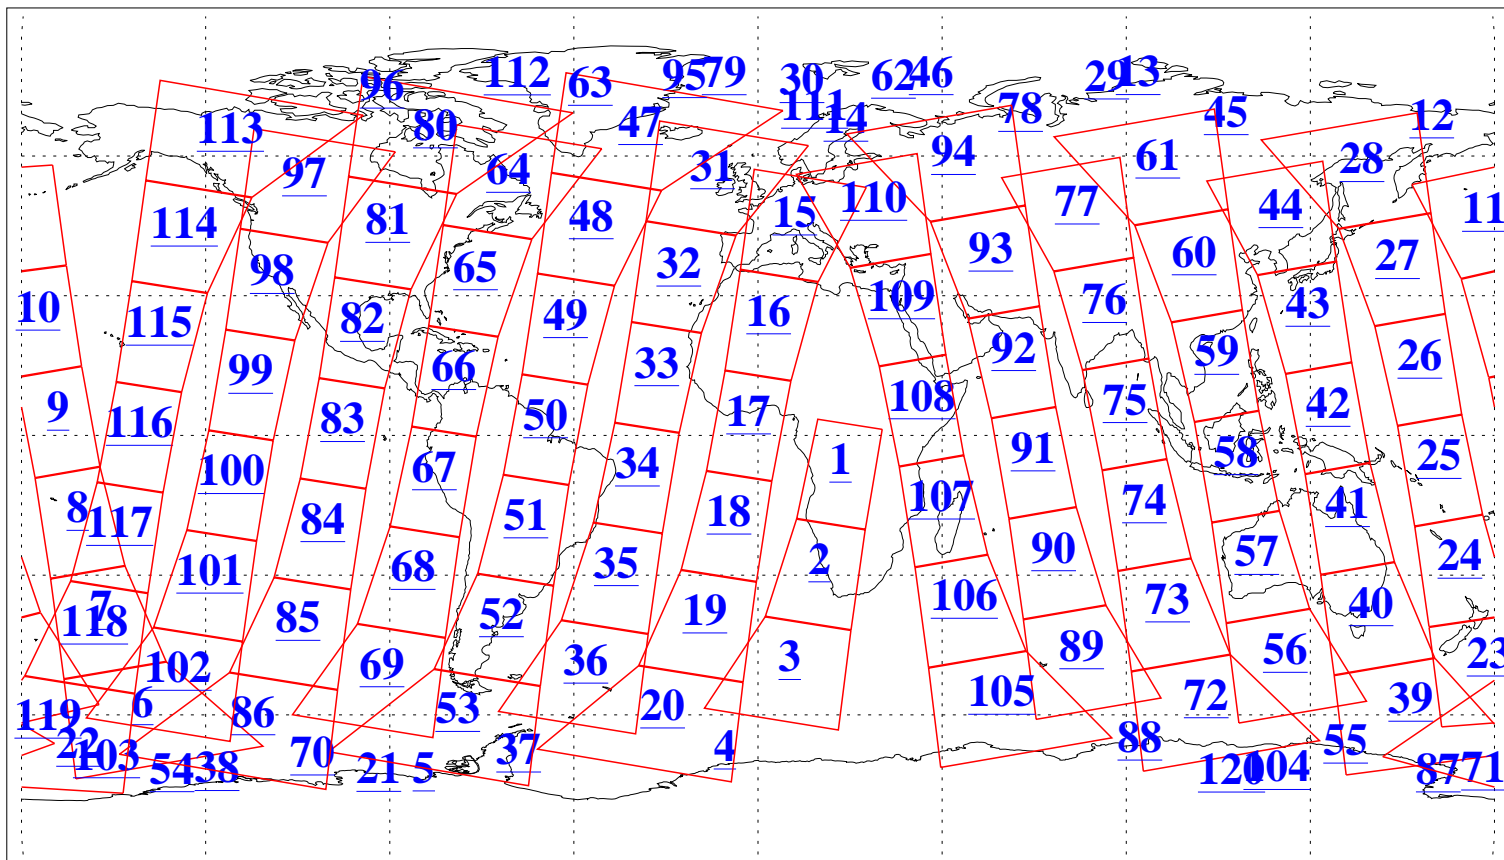

L1B Availability  
AMSU Granules: 240  
HSB Granules: 0  
AIRS Granules: 240

22 Jun 2006  
DoY 173  
Aqua Day 1510  
Granules: 1 to 120

Granules: 121 to 240

Legend: AMSU Available, HSB Available, AIRS Available

L1B Availability  
AMSU Granules: 240  
HSB Granules: 0  
AIRS Granules: 240

22 Jun 2006  
DoY 173  
Aqua Day 1510  
Ascending Granules

Descending Granules

Legend: AMSU Available, HSB Available, AIRS Available

L1B Availability  
 AMSU Granules: 240  
 HSB Granules: 0  
 AIRS Granules: 240

22 Jun 2006  
 DoY 173  
 Aqua Day 1510

Northern Hemisphere Granules

Southern Hemisphere Granules

Legend: AMSU Available, HSB Available, AIRS Available