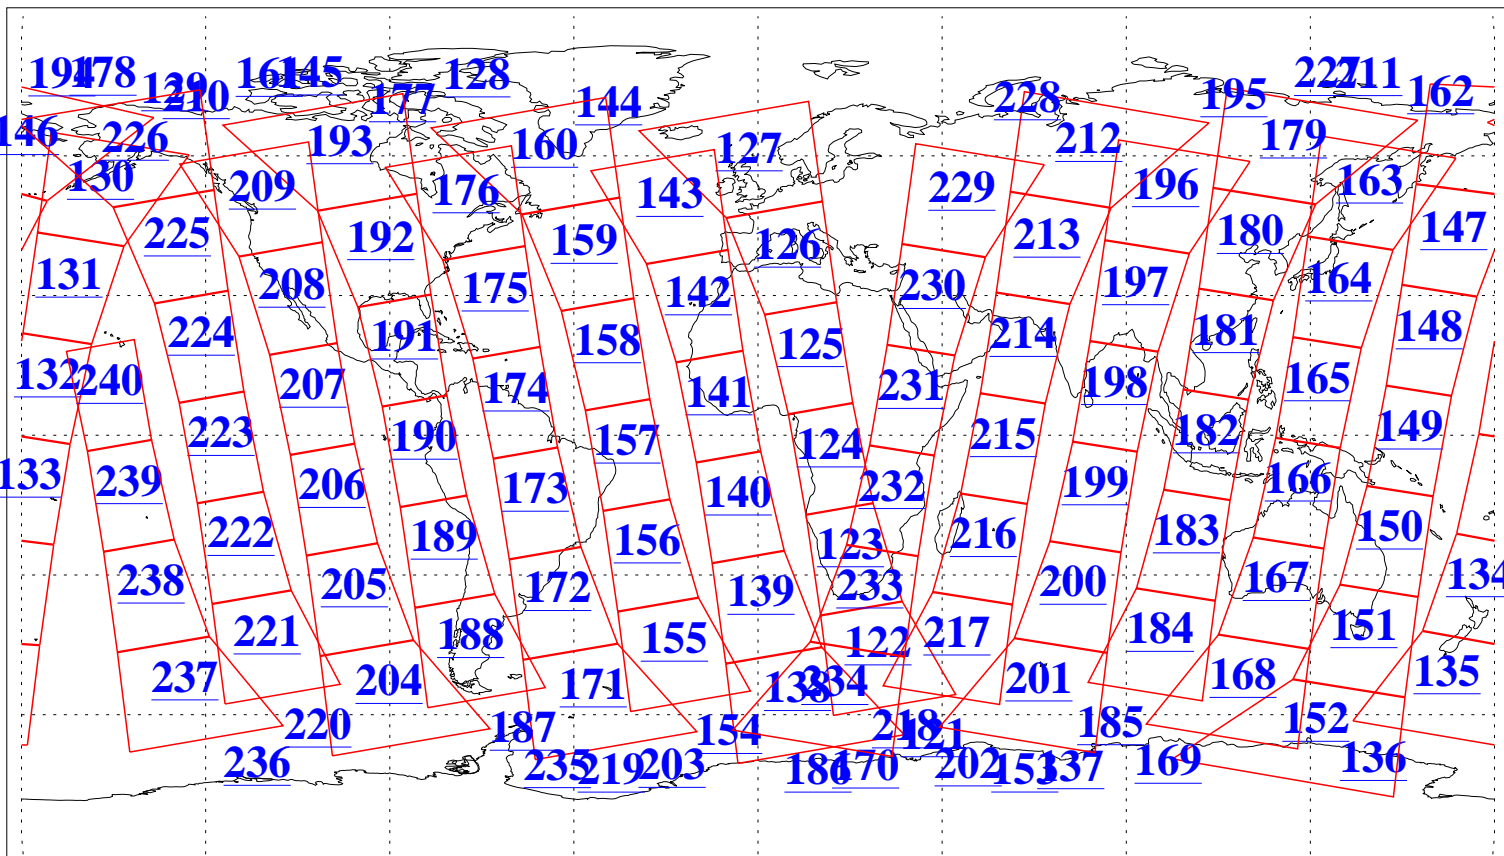

L1B Availability  
AMSU Granules: 240  
HSB Granules: 0  
AIRS Granules: 240

22 Jun 2006  
DoY 173  
Aqua Day 1510  
Granules: 1 to 120

Granules: 121 to 240

Legend: AMSU Available, HSB Available, AIRS Available

L1B Availability  
AMSU Granules: 240  
HSB Granules: 0  
AIRS Granules: 240

22 Jun 2006  
DoY 173  
Aqua Day 1510  
Ascending Granules

Descending Granules

Legend: AMSU Available, HSB Available, AIRS Available

L1B Availability  
 AMSU Granules: 240  
 HSB Granules: 0  
 AIRS Granules: 240

22 Jun 2006  
 DoY 173  
 Aqua Day 1510

Northern Hemisphere Granules

Southern Hemisphere Granules

Legend: AMSU Available, HSB Available, AIRS Available