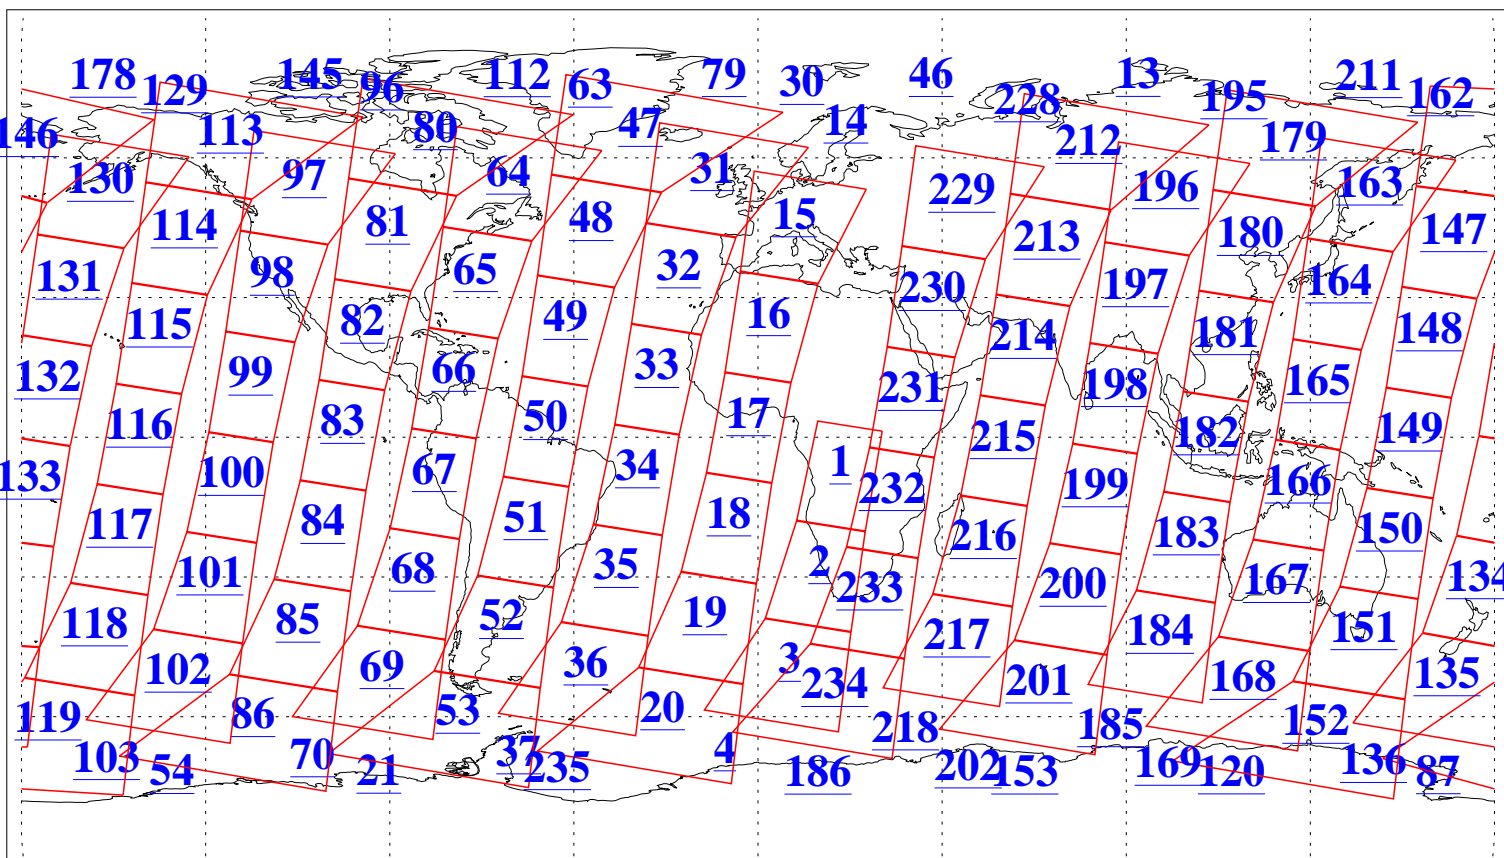

L1B Availability  
AMSU Granules: 240  
HSB Granules: 0  
AIRS Granules: 240

22 Jun 2006  
DoY 173  
Aqua Day 1510  
Granules: 1 to 120

Granules: 121 to 240

Legend: AMSU Available, HSB Available, AIRS Available

L1B Availability  
AMSU Granules: 240  
HSB Granules: 0  
AIRS Granules: 240

22 Jun 2006  
DoY 173  
Aqua Day 1510  
Ascending Granules

Descending Granules

Legend: AMSU Available, HSB Available, AIRS Available