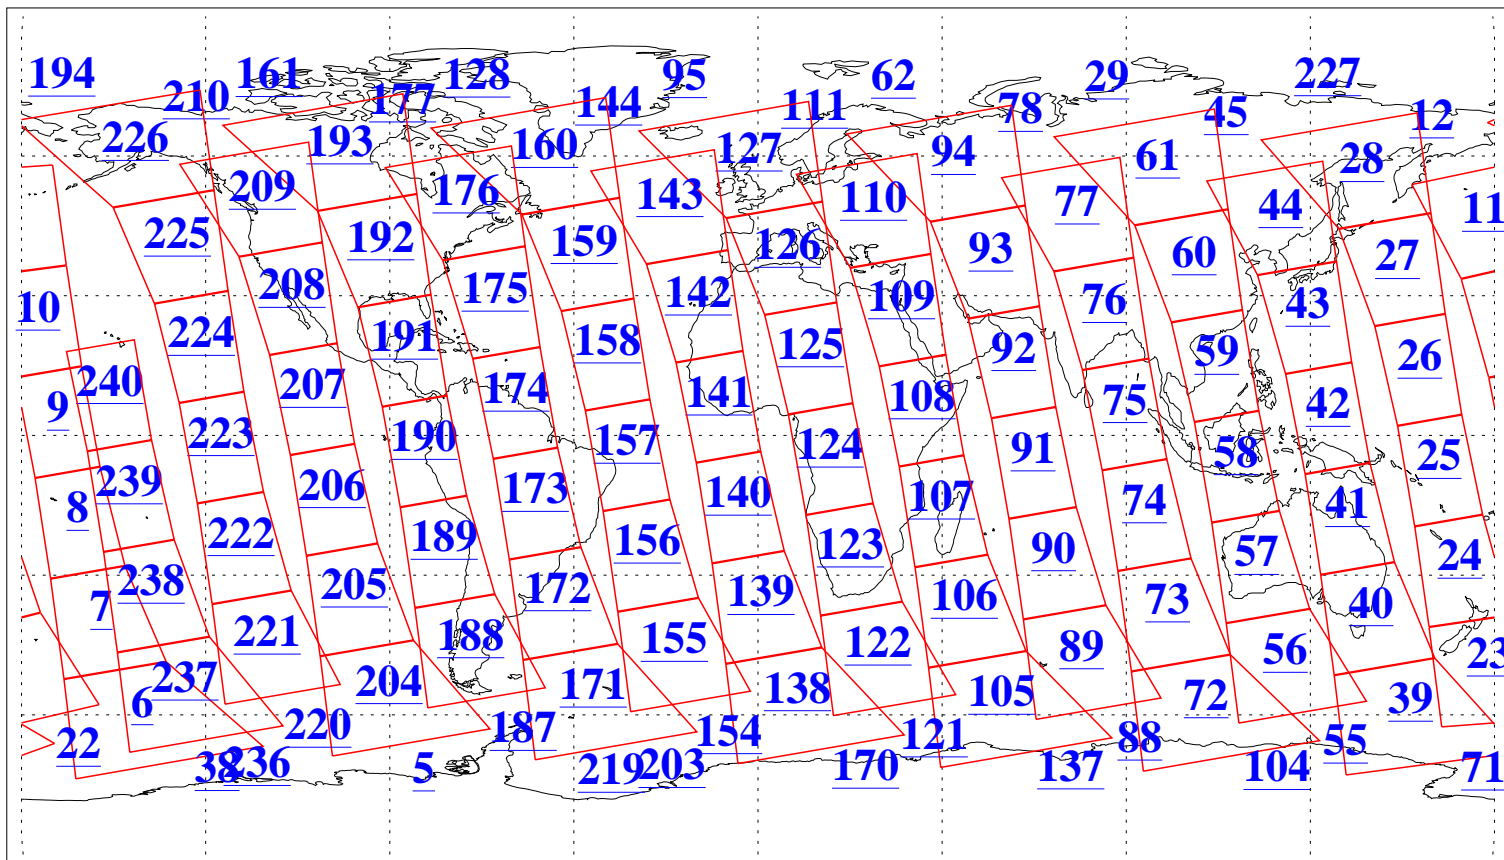

L1B Availability  
AMSU Granules: 240  
HSB Granules: 0  
AIRS Granules: 240

22 Jun 2006  
DoY 173  
Aqua Day 1510  
Granules: 1 to 120

Granules: 121 to 240

Legend: AMSU Available, HSB Available, AIRS Available

L1B Availability  
AMSU Granules: 240  
HSB Granules: 0  
AIRS Granules: 240

22 Jun 2006  
DoY 173  
Aqua Day 1510  
Ascending Granules

Descending Granules

Legend: AMSU Available, HSB Available, AIRS Available

L1B Availability  
 AMSU Granules: 240  
 HSB Granules: 0  
 AIRS Granules: 240

22 Jun 2006  
 DoY 173  
 Aqua Day 1510

Northern Hemisphere Granules

Southern Hemisphere Granules

Legend: AMSU Available, HSB Available, AIRS Available