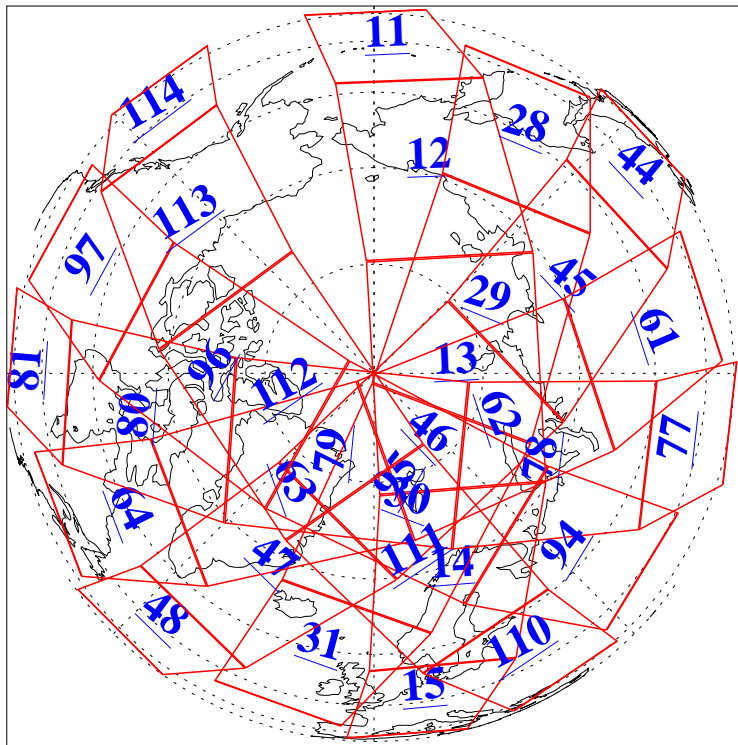

L1B Availability  
AMSU Granules: 240  
HSB Granules: 0  
AIRS Granules: 240

22 Jun 2006  
DoY 173  
Aqua Day 1510  
Granules: 1 to 120

Granules: 121 to 240

Legend: AMSU Available, HSB Available, AIRS Available

L1B Availability  
AMSU Granules: 240  
HSB Granules: 0  
AIRS Granules: 240

22 Jun 2006  
DoY 173  
Aqua Day 1510  
Ascending Granules

Descending Granules

Legend: AMSU Available, HSB Available, AIRS Available

L1B Availability  
 AMSU Granules: 240  
 HSB Granules: 0  
 AIRS Granules: 240

22 Jun 2006  
 DoY 173  
 Aqua Day 1510

Northern Hemisphere Granules

Southern Hemisphere Granules

Legend: AMSU Available, HSB Available, AIRS Available