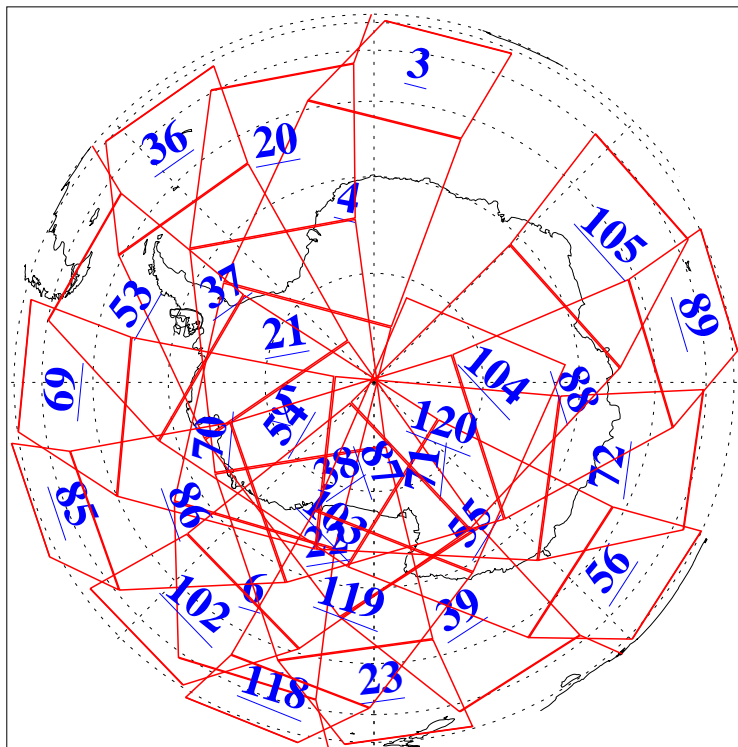

L1B Availability  
AMSU Granules: 240  
HSB Granules: 0  
AIRS Granules: 240

22 Jun 2006  
DoY 173  
Aqua Day 1510  
Granules: 1 to 120

Granules: 121 to 240

Legend: AMSU Available, HSB Available, AIRS Available

L1B Availability  
AMSU Granules: 240  
HSB Granules: 0  
AIRS Granules: 240

22 Jun 2006  
DoY 173  
Aqua Day 1510  
Ascending Granules

Descending Granules

Legend: AMSU Available, HSB Available, AIRS Available

L1B Availability  
 AMSU Granules: 240  
 HSB Granules: 0  
 AIRS Granules: 240

22 Jun 2006  
 DoY 173  
 Aqua Day 1510

Northern Hemisphere Granules

Southern Hemisphere Granules

Legend: AMSU Available, HSB Available, AIRS Available