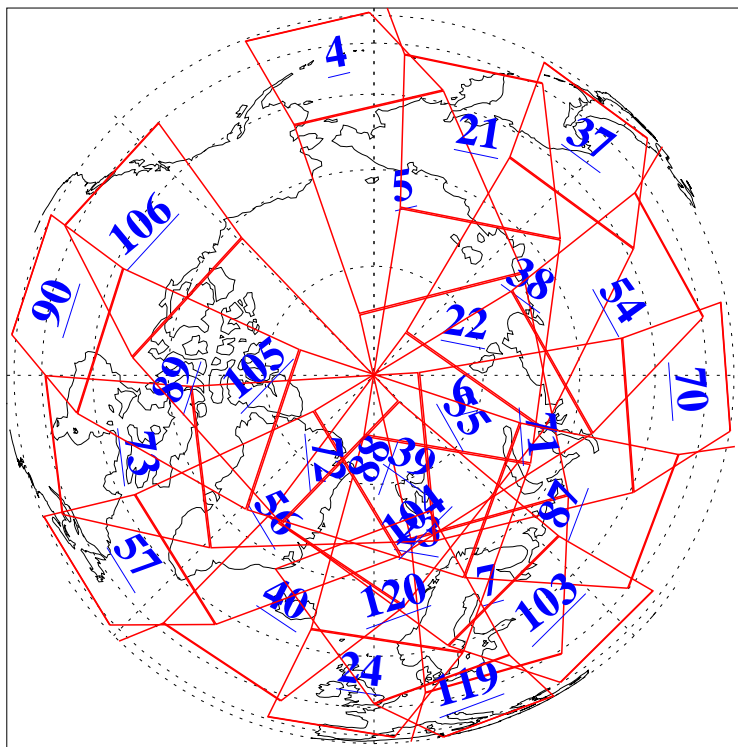

L1B Availability
AMSU Granules: 240
HSB Granules: 0
AIRS Granules: 240

21 Jun 2006
DoY 172
Aqua Day 1509
Granules: 1 to 120

Granules: 121 to 240

Legend: AMSU Available, HSB Available, AIRS Available

L1B Availability
AMSU Granules: 240
HSB Granules: 0
AIRS Granules: 240

21 Jun 2006
DoY 172
Aqua Day 1509
Ascending Granules

Descending Granules

Legend: AMSU Available, HSB Available, AIRS Available

L1B Availability
 AMSU Granules: 240
 HSB Granules: 0
 AIRS Granules: 240

21 Jun 2006
 DoY 172
 Aqua Day 1509

Northern Hemisphere Granules

Southern Hemisphere Granules

Legend: AMSU Available, HSB Available, AIRS Available