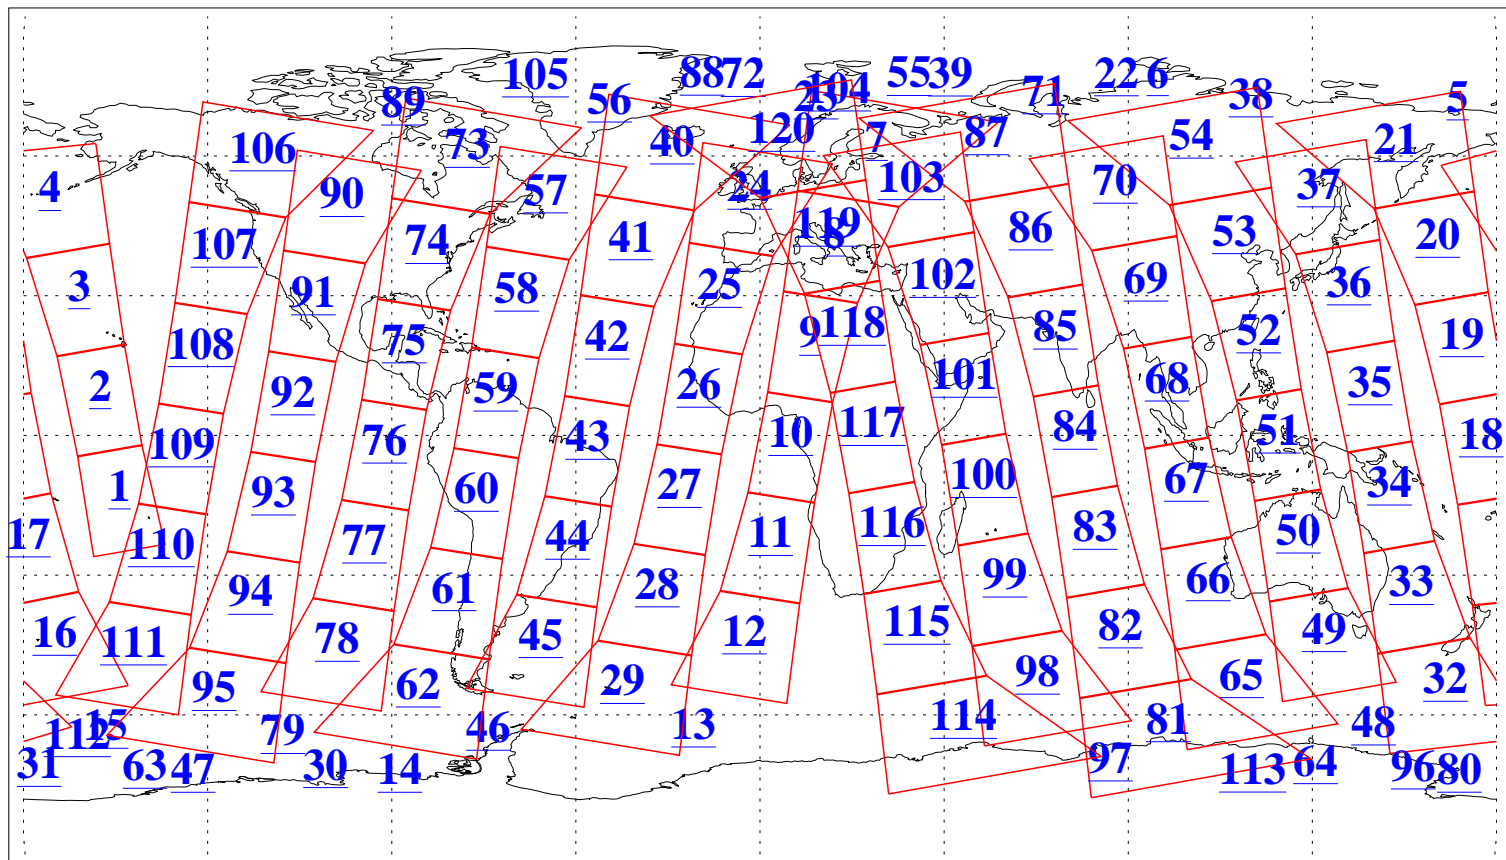

L1B Availability
AMSU Granules: 240
HSB Granules: 0
AIRS Granules: 240

21 Jun 2006
DoY 172
Aqua Day 1509
Granules: 1 to 120

Granules: 121 to 240

Legend: AMSU Available, HSB Available, AIRS Available

L1B Availability
AMSU Granules: 240
HSB Granules: 0
AIRS Granules: 240

21 Jun 2006
DoY 172
Aqua Day 1509
Ascending Granules

Descending Granules

Legend: AMSU Available, HSB Available, AIRS Available

L1B Availability
 AMSU Granules: 240
 HSB Granules: 0
 AIRS Granules: 240

21 Jun 2006
 DoY 172
 Aqua Day 1509

Northern Hemisphere Granules

Southern Hemisphere Granules

Legend: AMSU Available, HSB Available, AIRS Available