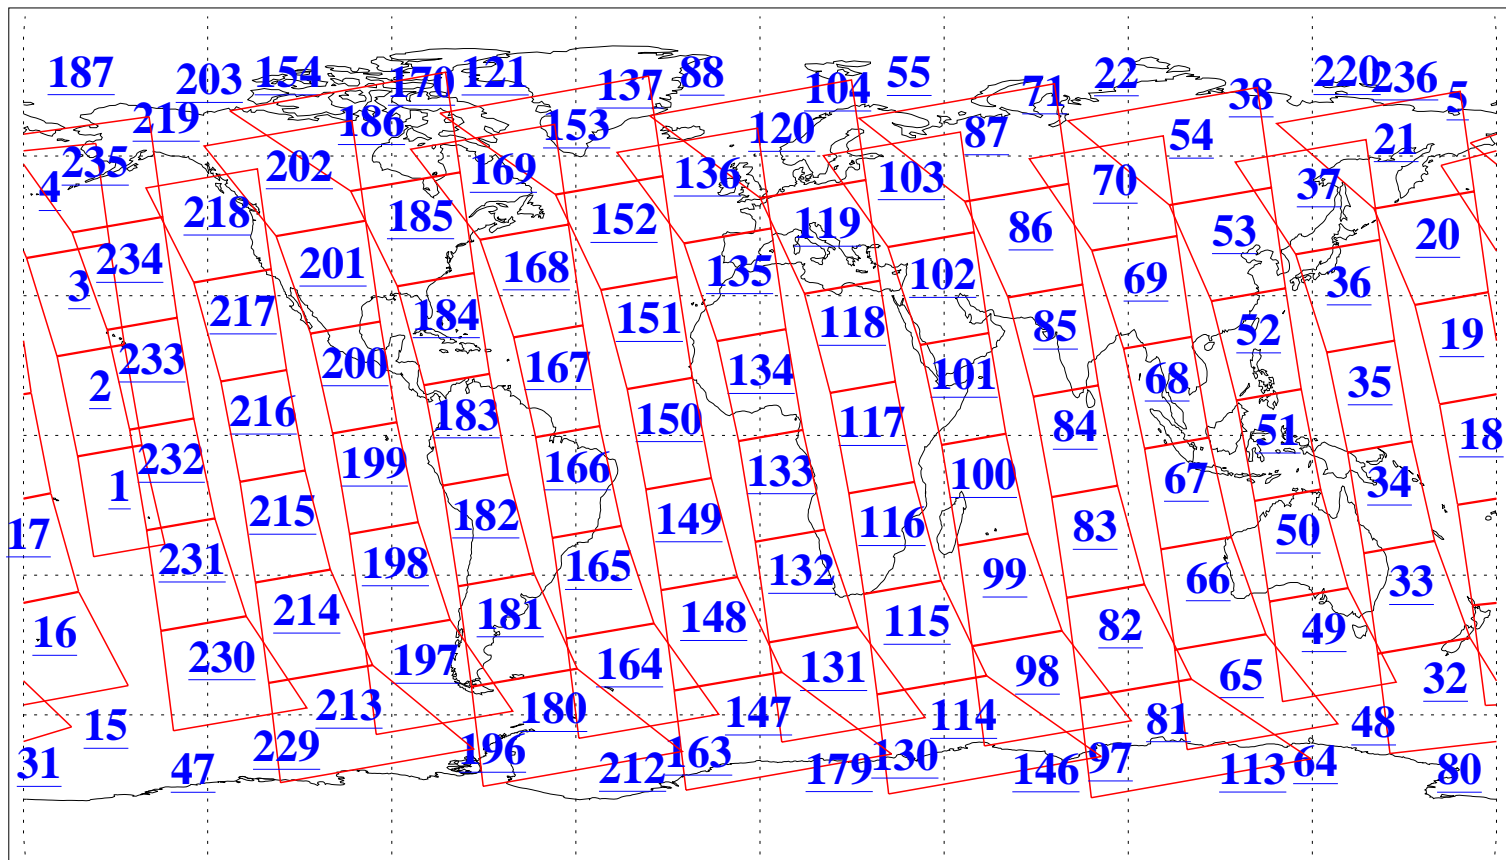

L1B Availability
AMSU Granules: 240
HSB Granules: 0
AIRS Granules: 240

21 Jun 2006
DoY 172
Aqua Day 1509
Granules: 1 to 120

Granules: 121 to 240

Legend: AMSU Available, HSB Available, AIRS Available

L1B Availability
AMSU Granules: 240
HSB Granules: 0
AIRS Granules: 240

21 Jun 2006
DoY 172
Aqua Day 1509
Ascending Granules

Descending Granules

Legend: AMSU Available, HSB Available, AIRS Available

L1B Availability
 AMSU Granules: 240
 HSB Granules: 0
 AIRS Granules: 240

21 Jun 2006
 DoY 172
 Aqua Day 1509

Northern Hemisphere Granules

Southern Hemisphere Granules

Legend: AMSU Available, HSB Available, AIRS Available