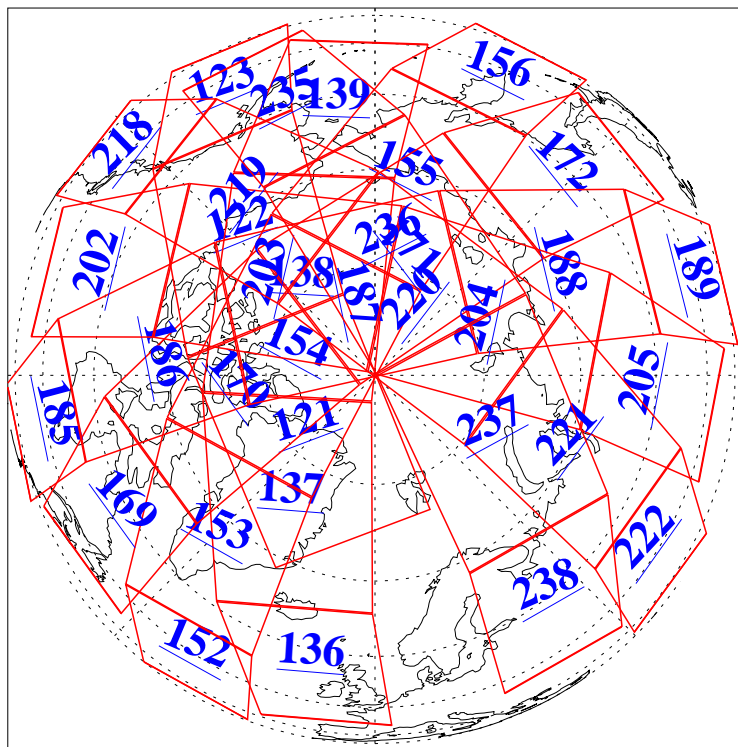

L1B Availability
AMSU Granules: 240
HSB Granules: 0
AIRS Granules: 240

21 Jun 2006
DoY 172
Aqua Day 1509
Granules: 1 to 120

Granules: 121 to 240

Legend: AMSU Available, HSB Available, AIRS Available

L1B Availability
AMSU Granules: 240
HSB Granules: 0
AIRS Granules: 240

21 Jun 2006
DoY 172
Aqua Day 1509
Ascending Granules

Descending Granules

Legend: AMSU Available, HSB Available, AIRS Available

L1B Availability
 AMSU Granules: 240
 HSB Granules: 0
 AIRS Granules: 240

21 Jun 2006
 DoY 172
 Aqua Day 1509

Northern Hemisphere Granules

Southern Hemisphere Granules

Legend: AMSU Available, HSB Available, AIRS Available