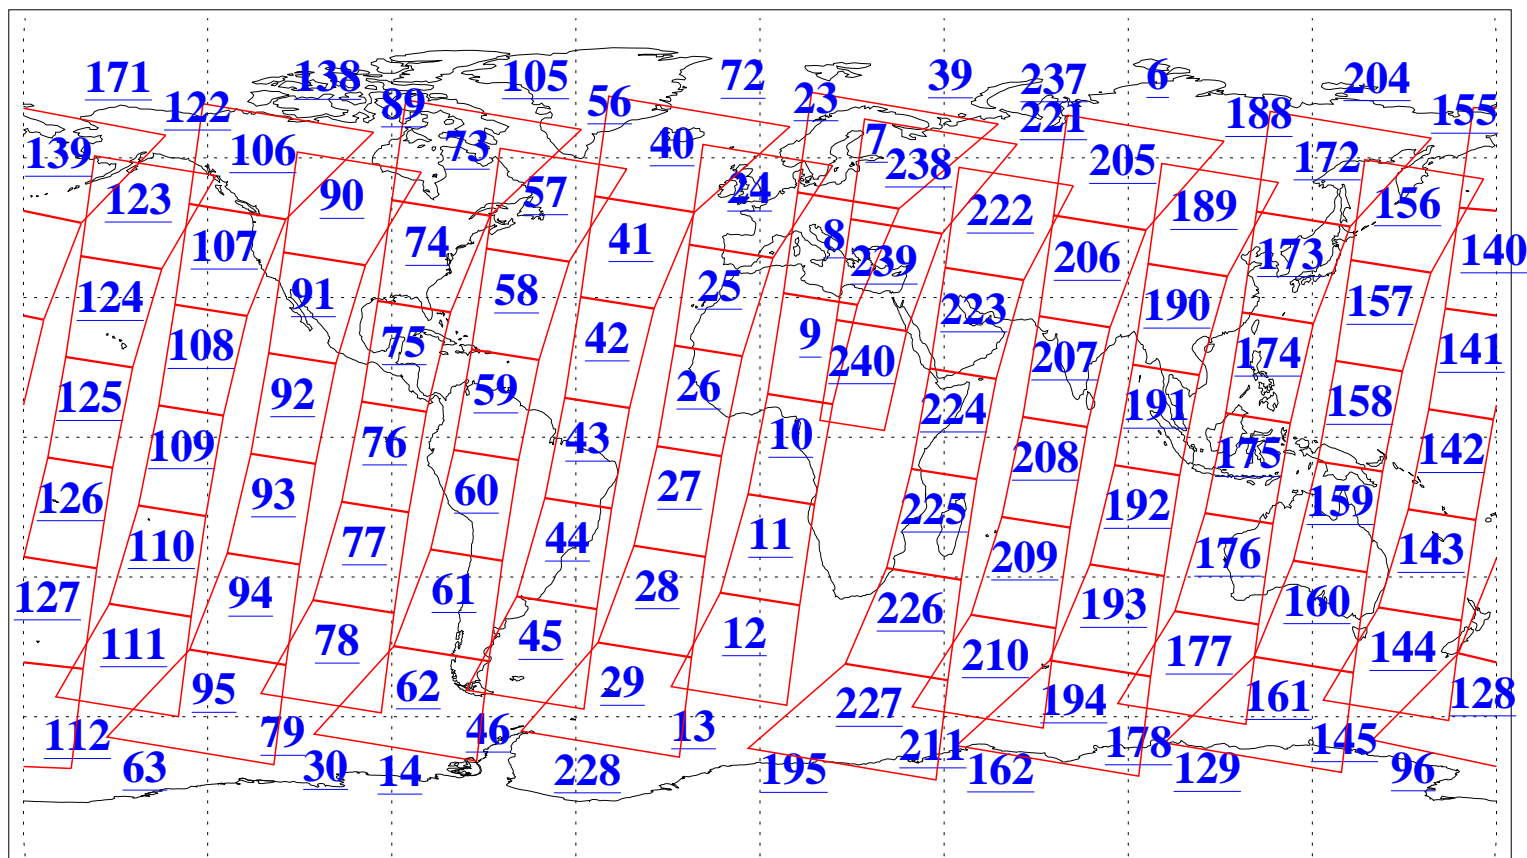

L1B Availability
AMSU Granules: 240
HSB Granules: 0
AIRS Granules: 240

21 Jun 2006
DoY 172
Aqua Day 1509
Granules: 1 to 120

Granules: 121 to 240

Legend: AMSU Available, HSB Available, AIRS Available

L1B Availability
AMSU Granules: 240
HSB Granules: 0
AIRS Granules: 240

21 Jun 2006
DoY 172
Aqua Day 1509
Ascending Granules

Descending Granules

Legend: AMSU Available, HSB Available, AIRS Available

L1B Availability
 AMSU Granules: 240
 HSB Granules: 0
 AIRS Granules: 240

21 Jun 2006
 DoY 172
 Aqua Day 1509

Northern Hemisphere Granules

Southern Hemisphere Granules

Legend: AMSU Available, HSB Available, AIRS Available