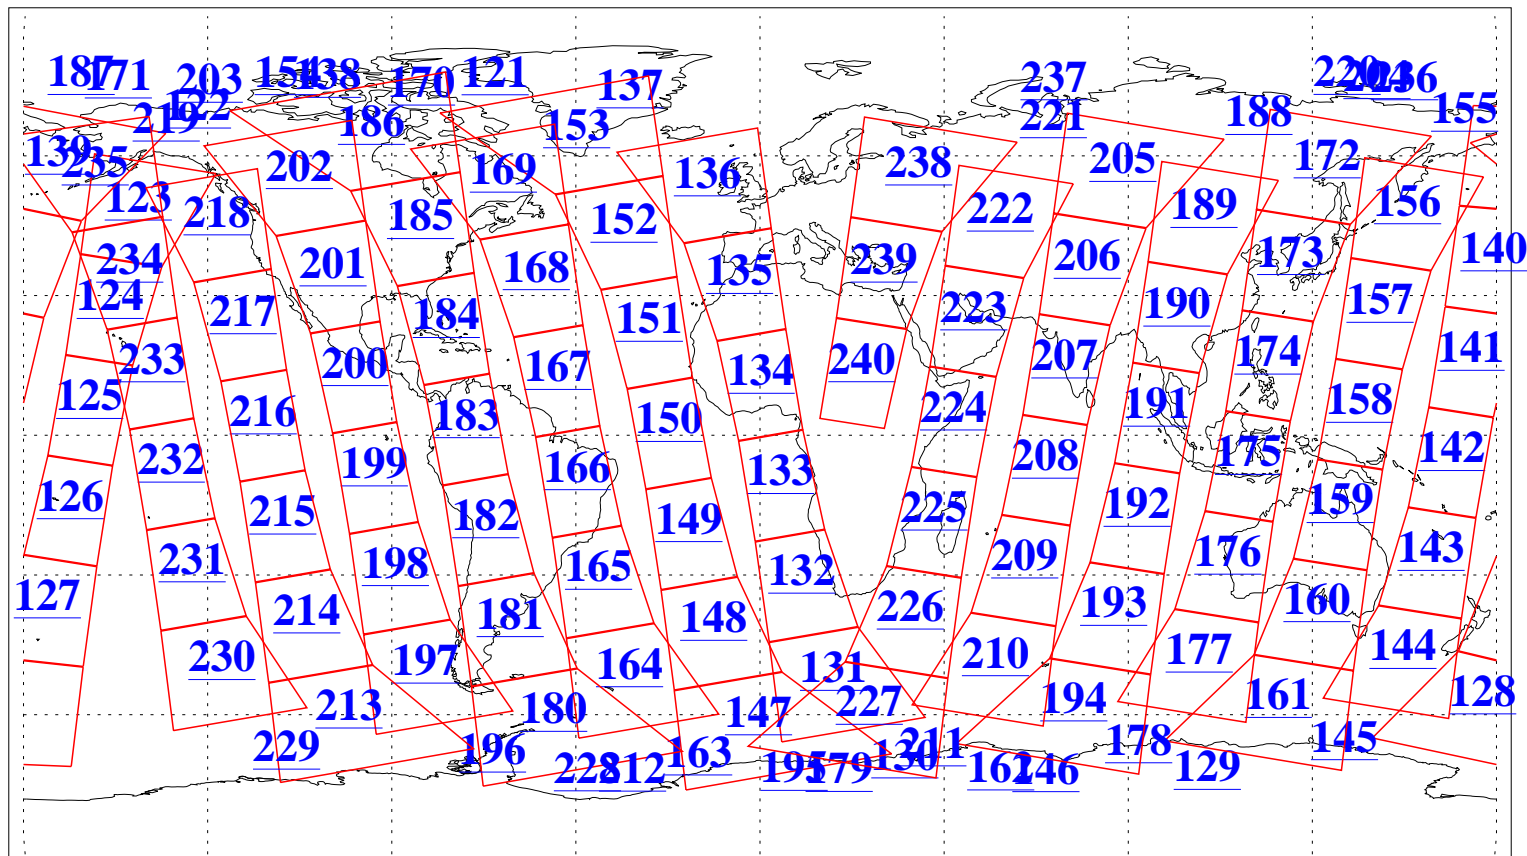

L1B Availability
AMSU Granules: 240
HSB Granules: 0
AIRS Granules: 240

21 Jun 2006
DoY 172
Aqua Day 1509
Granules: 1 to 120

Granules: 121 to 240

Legend: AMSU Available, HSB Available, AIRS Available

L1B Availability
AMSU Granules: 240
HSB Granules: 0
AIRS Granules: 240

21 Jun 2006
DoY 172
Aqua Day 1509
Ascending Granules

Descending Granules

Legend: AMSU Available, HSB Available, AIRS Available

L1B Availability
 AMSU Granules: 240
 HSB Granules: 0
 AIRS Granules: 240

21 Jun 2006
 DoY 172
 Aqua Day 1509

Northern Hemisphere Granules

Southern Hemisphere Granules

Legend: AMSU Available, HSB Available, AIRS Available