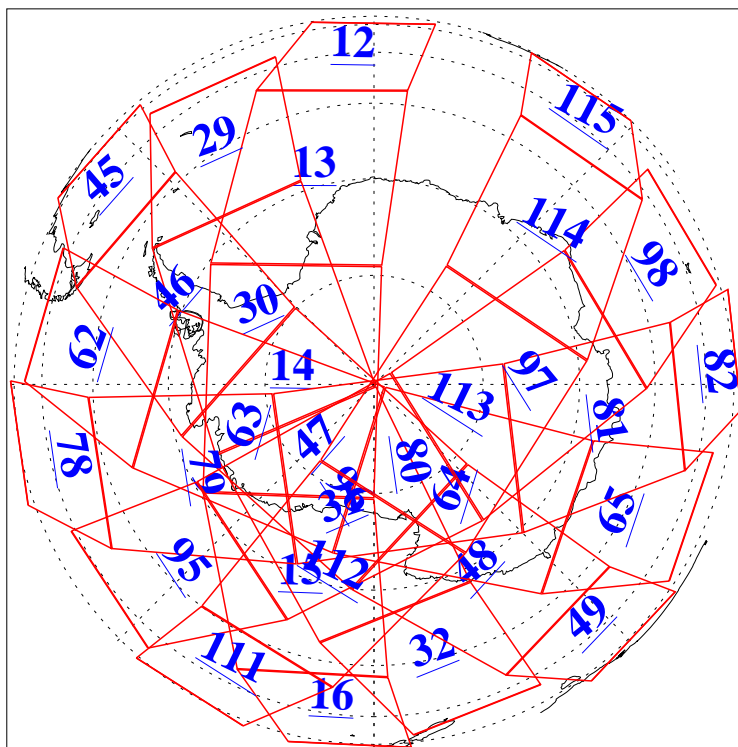

L1B Availability
AMSU Granules: 240
HSB Granules: 0
AIRS Granules: 240

21 Jun 2006
DoY 172
Aqua Day 1509
Granules: 1 to 120

Granules: 121 to 240

Legend: AMSU Available, HSB Available, AIRS Available

L1B Availability
AMSU Granules: 240
HSB Granules: 0
AIRS Granules: 240

21 Jun 2006
DoY 172
Aqua Day 1509
Ascending Granules

Descending Granules

Legend: AMSU Available, HSB Available, AIRS Available

L1B Availability
 AMSU Granules: 240
 HSB Granules: 0
 AIRS Granules: 240

21 Jun 2006
 DoY 172
 Aqua Day 1509

Northern Hemisphere Granules

Southern Hemisphere Granules

Legend: AMSU Available, HSB Available, AIRS Available