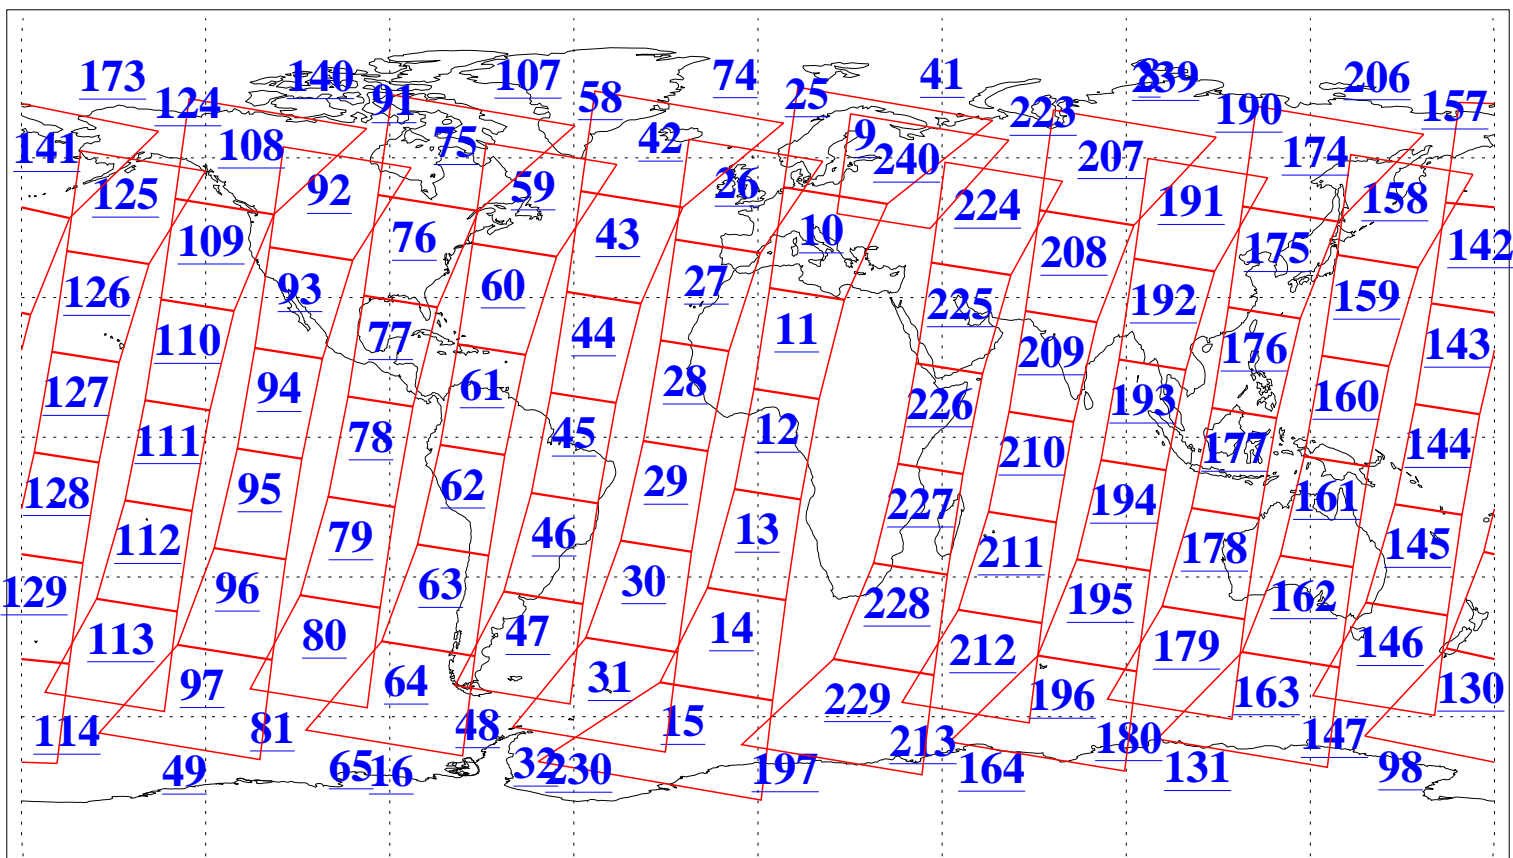

L1B Availability
AMSU Granules: 240
HSB Granules: 0
AIRS Granules: 240

19 Jun 2006
DoY 170
Aqua Day 1507
Granules: 1 to 120

Granules: 121 to 240

Legend: AMSU Available, HSB Available, AIRS Available

L1B Availability
AMSU Granules: 240
HSB Granules: 0
AIRS Granules: 240

19 Jun 2006
DoY 170
Aqua Day 1507

Ascending Granules

Descending Granules

Legend: AMSU Available, HSB Available, AIRS Available

L1B Availability
 AMSU Granules: 240
 HSB Granules: 0
 AIRS Granules: 240

19 Jun 2006
 DoY 170
 Aqua Day 1507

Northern Hemisphere Granules

Southern Hemisphere Granules

Legend: AMSU Available, HSB Available, AIRS Available