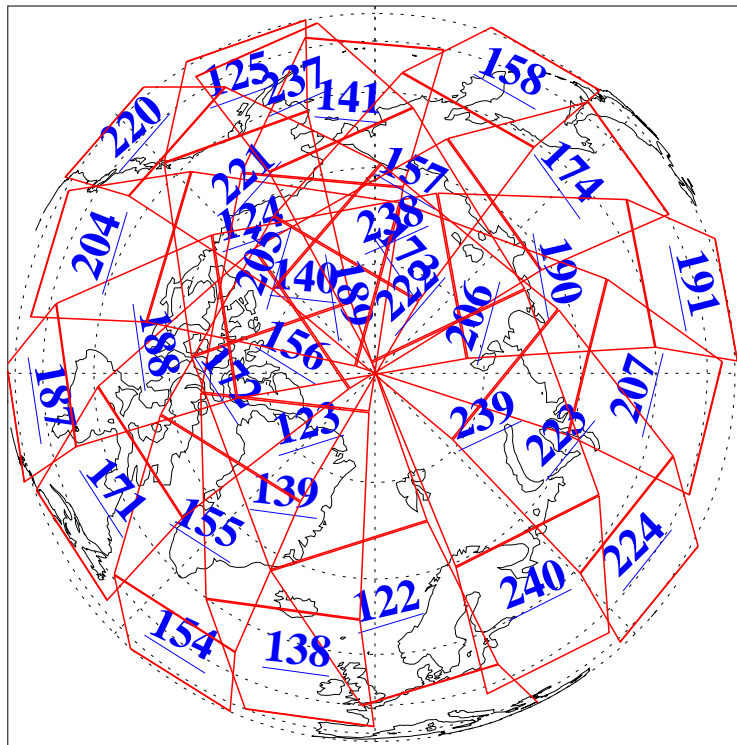

L1B Availability
AMSU Granules: 240
HSB Granules: 0
AIRS Granules: 240

19 Jun 2006
DoY 170
Aqua Day 1507
Granules: 1 to 120

Granules: 121 to 240

Legend: AMSU Available, HSB Available, AIRS Available

L1B Availability
AMSU Granules: 240
HSB Granules: 0
AIRS Granules: 240

19 Jun 2006
DoY 170
Aqua Day 1507

Ascending Granules

Descending Granules

Legend: AMSU Available, HSB Available, AIRS Available

L1B Availability
 AMSU Granules: 240
 HSB Granules: 0
 AIRS Granules: 240

19 Jun 2006
 DoY 170
 Aqua Day 1507

Northern Hemisphere Granules

Southern Hemisphere Granules

Legend: AMSU Available, HSB Available, AIRS Available