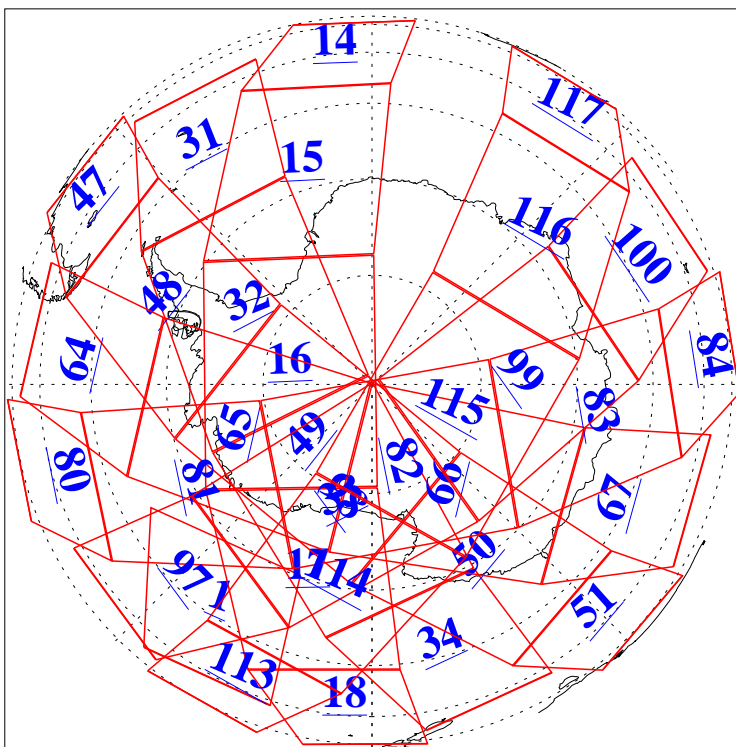

L1B Availability
AMSU Granules: 240
HSB Granules: 0
AIRS Granules: 240

19 Jun 2006
DoY 170
Aqua Day 1507
Granules: 1 to 120

Granules: 121 to 240

Legend: AMSU Available, HSB Available, AIRS Available

L1B Availability
AMSU Granules: 240
HSB Granules: 0
AIRS Granules: 240

19 Jun 2006
DoY 170
Aqua Day 1507

Ascending Granules

Descending Granules

Legend: AMSU Available, HSB Available, AIRS Available

L1B Availability
 AMSU Granules: 240
 HSB Granules: 0
 AIRS Granules: 240

19 Jun 2006
 DoY 170
 Aqua Day 1507

Northern Hemisphere Granules

Southern Hemisphere Granules

Legend: AMSU Available, HSB Available, AIRS Available