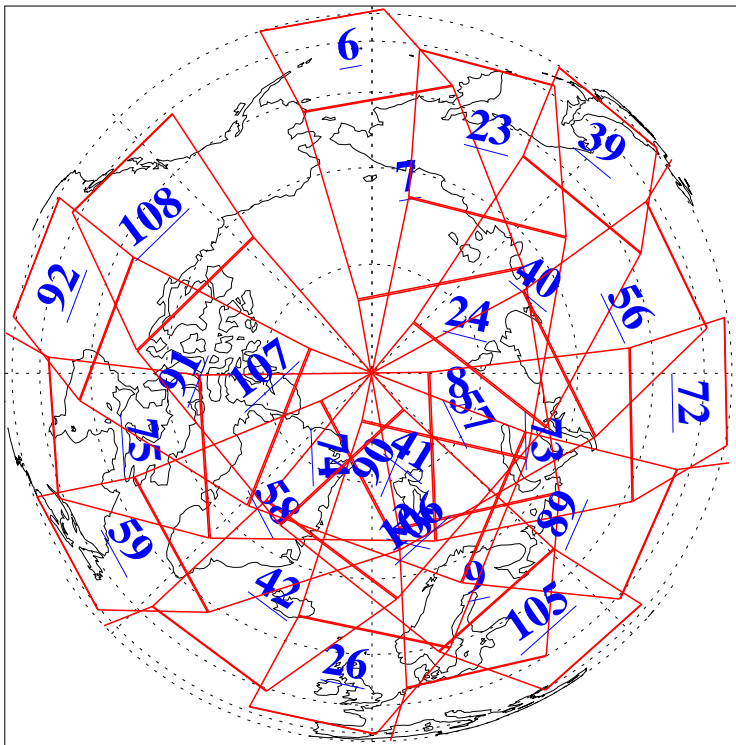

L1B Availability
AMSU Granules: 240
HSB Granules: 0
AIRS Granules: 240

19 Jun 2006
DoY 170
Aqua Day 1507
Granules: 1 to 120

Granules: 121 to 240

Legend: AMSU Available, HSB Available, AIRS Available

L1B Availability
AMSU Granules: 240
HSB Granules: 0
AIRS Granules: 240

19 Jun 2006
DoY 170
Aqua Day 1507

Ascending Granules

Descending Granules

Legend: AMSU Available, HSB Available, AIRS Available

L1B Availability
 AMSU Granules: 240
 HSB Granules: 0
 AIRS Granules: 240

19 Jun 2006
 DoY 170
 Aqua Day 1507

Northern Hemisphere Granules

Southern Hemisphere Granules

Legend: AMSU Available, HSB Available, AIRS Available