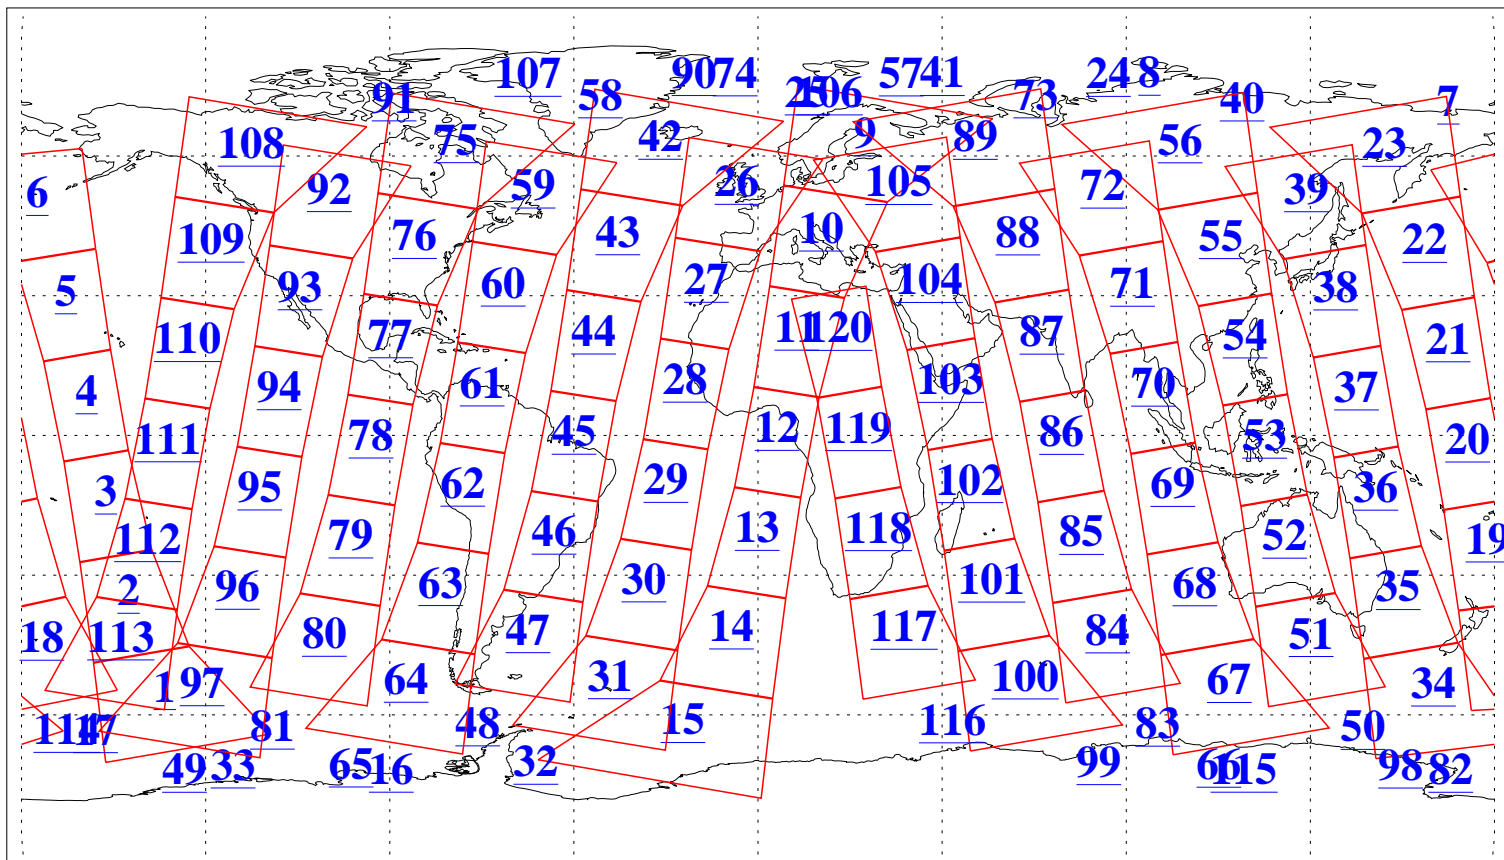

L1B Availability
AMSU Granules: 240
HSB Granules: 0
AIRS Granules: 240

19 Jun 2006
DoY 170
Aqua Day 1507
Granules: 1 to 120

Granules: 121 to 240

Legend: AMSU Available, HSB Available, AIRS Available

L1B Availability
AMSU Granules: 240
HSB Granules: 0
AIRS Granules: 240

19 Jun 2006
DoY 170
Aqua Day 1507

Ascending Granules

Descending Granules

Legend: AMSU Available, HSB Available, AIRS Available

L1B Availability
 AMSU Granules: 240
 HSB Granules: 0
 AIRS Granules: 240

19 Jun 2006
 DoY 170
 Aqua Day 1507

Northern Hemisphere Granules

Southern Hemisphere Granules

Legend: AMSU Available, HSB Available, AIRS Available