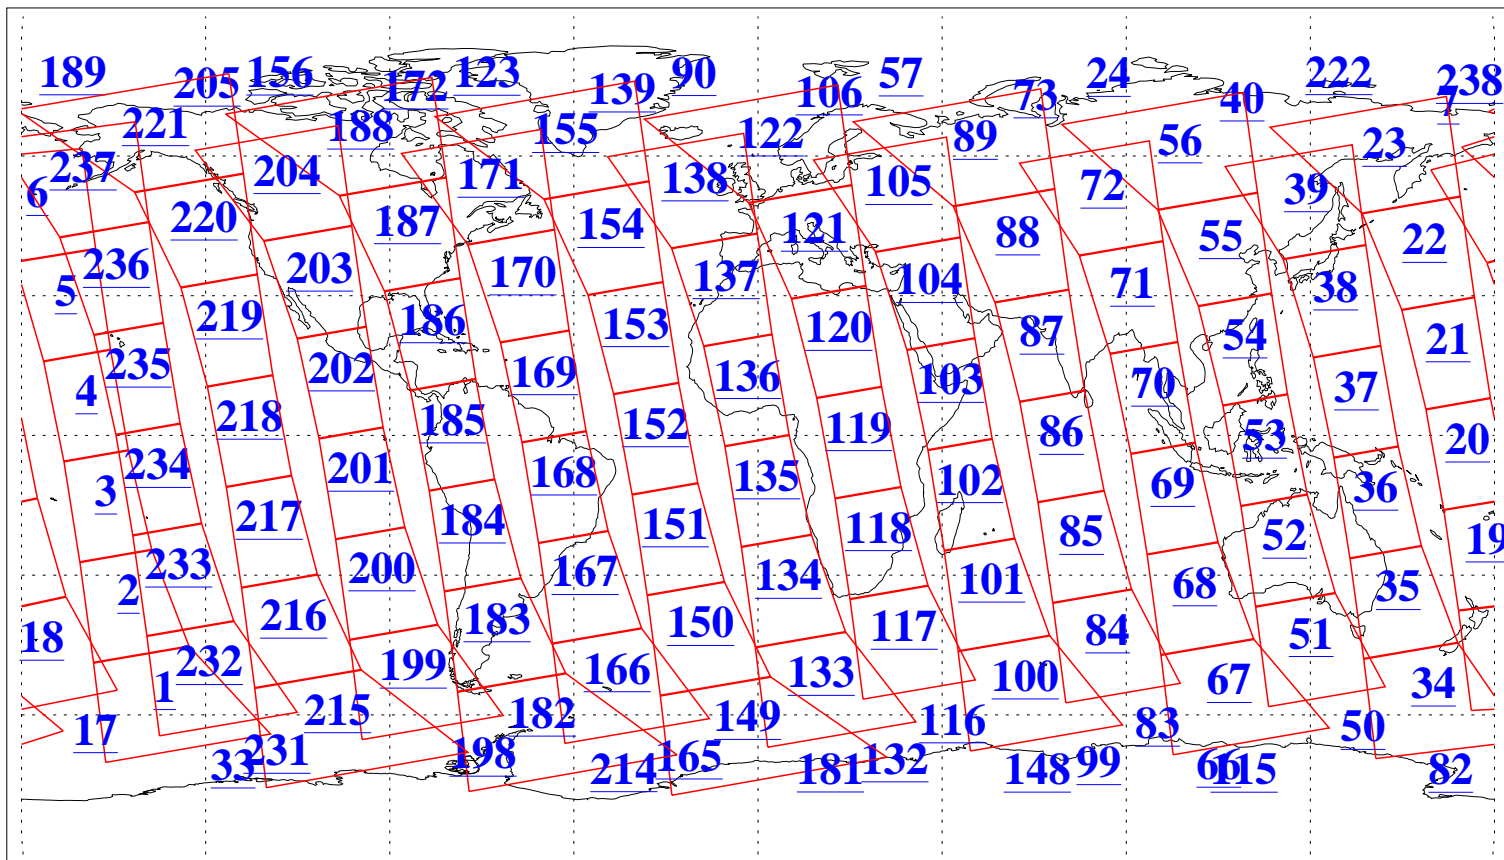

L1B Availability
AMSU Granules: 240
HSB Granules: 0
AIRS Granules: 240

19 Jun 2006
DoY 170
Aqua Day 1507
Granules: 1 to 120

Granules: 121 to 240

Legend: AMSU Available, HSB Available, AIRS Available

L1B Availability
AMSU Granules: 240
HSB Granules: 0
AIRS Granules: 240

19 Jun 2006
DoY 170
Aqua Day 1507

Ascending Granules

Descending Granules

Legend: AMSU Available, HSB Available, AIRS Available

L1B Availability
 AMSU Granules: 240
 HSB Granules: 0
 AIRS Granules: 240

19 Jun 2006
 DoY 170
 Aqua Day 1507

Northern Hemisphere Granules

Southern Hemisphere Granules

Legend: AMSU Available, HSB Available, AIRS Available