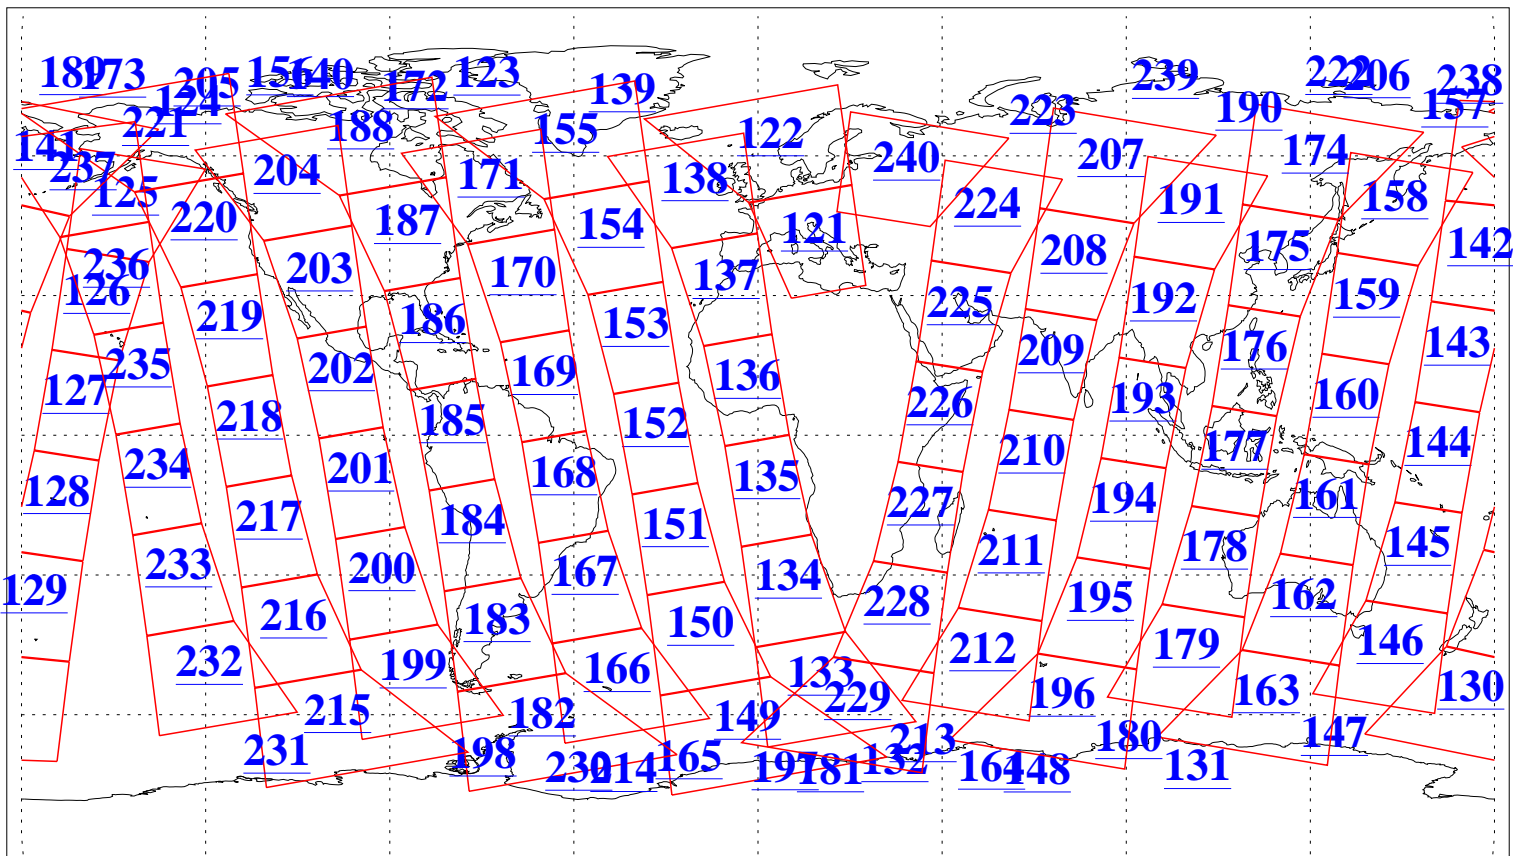

L1B Availability
AMSU Granules: 240
HSB Granules: 0
AIRS Granules: 240

19 Jun 2006
DoY 170
Aqua Day 1507
Granules: 1 to 120

Granules: 121 to 240

Legend: AMSU Available, HSB Available, AIRS Available

L1B Availability
AMSU Granules: 240
HSB Granules: 0
AIRS Granules: 240

19 Jun 2006
DoY 170
Aqua Day 1507

Ascending Granules

Descending Granules

Legend: AMSU Available, HSB Available, AIRS Available

L1B Availability
 AMSU Granules: 240
 HSB Granules: 0
 AIRS Granules: 240

19 Jun 2006
 DoY 170
 Aqua Day 1507

Northern Hemisphere Granules

Southern Hemisphere Granules

Legend: AMSU Available, HSB Available, AIRS Available