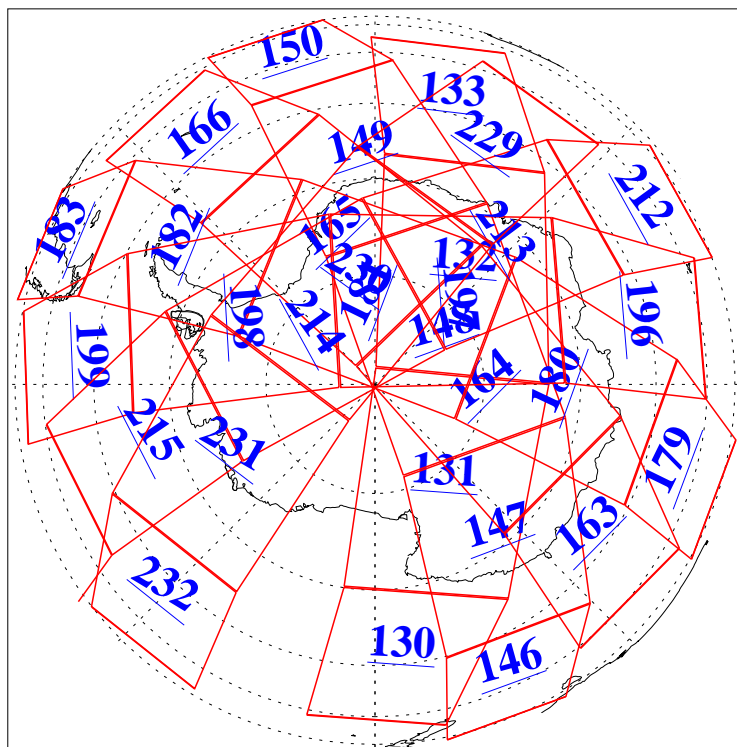

L1B Availability
AMSU Granules: 240
HSB Granules: 0
AIRS Granules: 240

19 Jun 2006
DoY 170
Aqua Day 1507
Granules: 1 to 120

Granules: 121 to 240

Legend: AMSU Available, HSB Available, AIRS Available

L1B Availability
AMSU Granules: 240
HSB Granules: 0
AIRS Granules: 240

19 Jun 2006
DoY 170
Aqua Day 1507

Ascending Granules

Descending Granules

Legend: AMSU Available, HSB Available, AIRS Available

L1B Availability
 AMSU Granules: 240
 HSB Granules: 0
 AIRS Granules: 240

19 Jun 2006
 DoY 170
 Aqua Day 1507

Northern Hemisphere Granules

Southern Hemisphere Granules

Legend: AMSU Available, HSB Available, AIRS Available