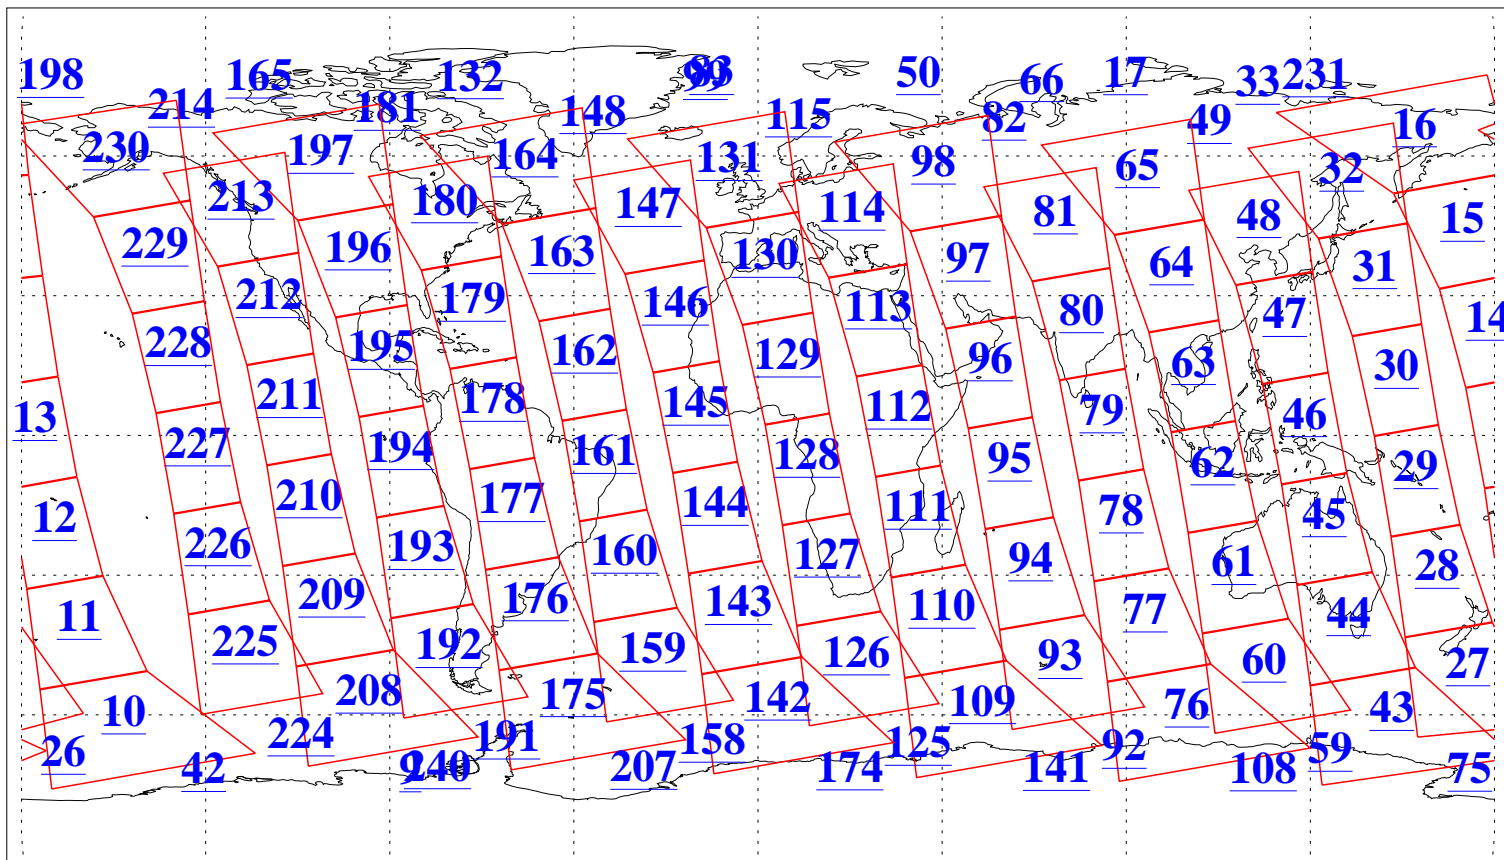

L1B Availability
AMSU Granules: 240
HSB Granules: 0
AIRS Granules: 240

18 Jun 2006
DoY 169
Aqua Day 1506
Ascending Granules

Descending Granules

Legend: AMSU Available, HSB Available, AIRS Available

L1B Availability
 AMSU Granules: 240
 HSB Granules: 0
 AIRS Granules: 240

18 Jun 2006
 DoY 169
 Aqua Day 1506

Northern Hemisphere Granules

Southern Hemisphere Granules

Legend: AMSU Available, HSB Available, AIRS Available