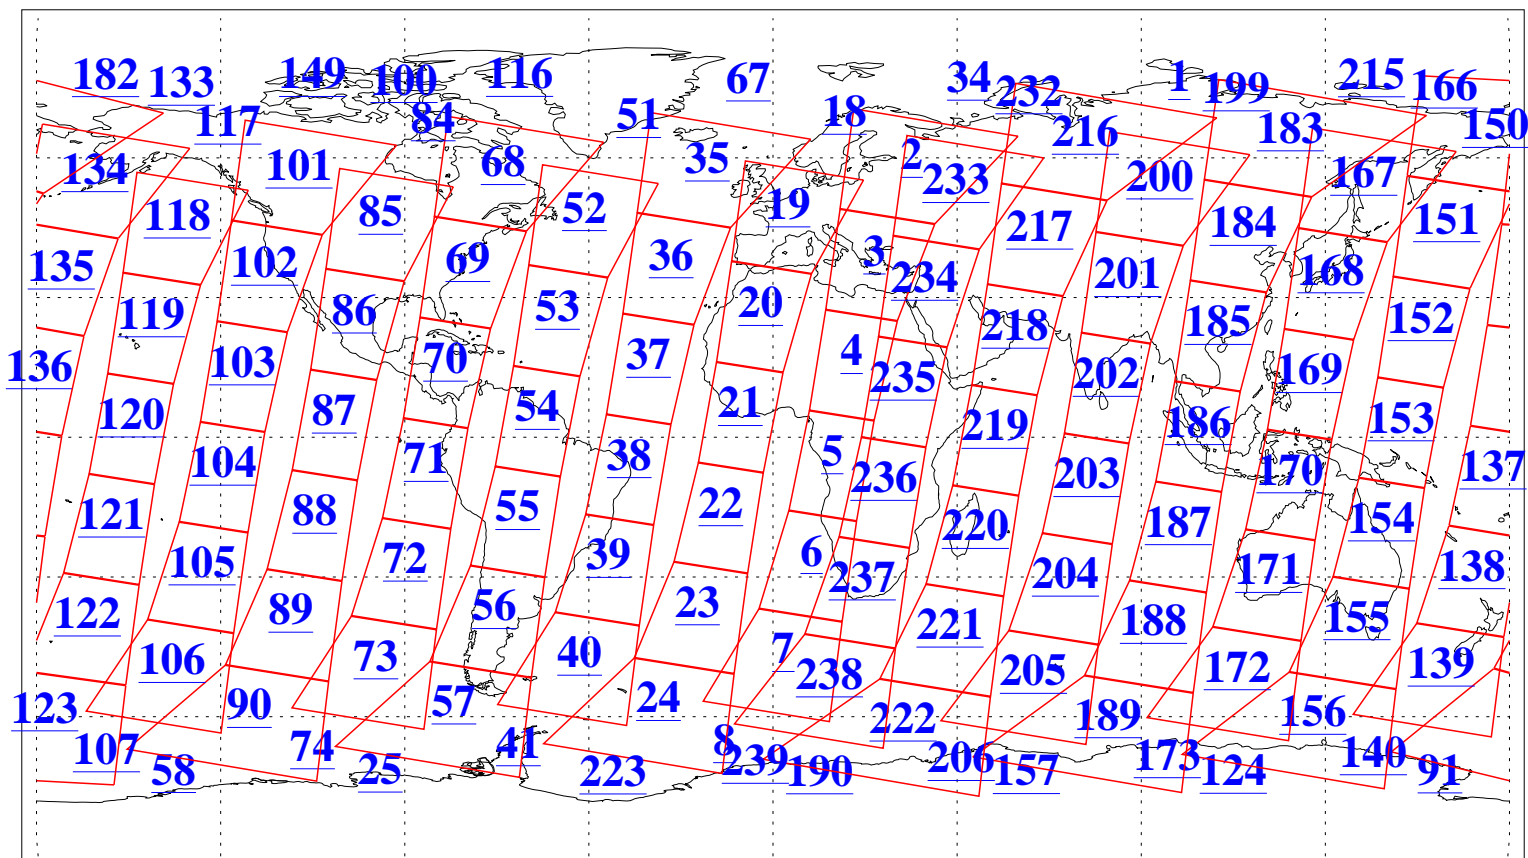

L1B Availability
AMSU Granules: 240
HSB Granules: 0
AIRS Granules: 240

18 Jun 2006
DoY 169
Aqua Day 1506
Ascending Granules

Descending Granules

Legend: AMSU Available, HSB Available, AIRS Available

L1B Availability
 AMSU Granules: 240
 HSB Granules: 0
 AIRS Granules: 240

18 Jun 2006
 DoY 169
 Aqua Day 1506

Northern Hemisphere Granules

Southern Hemisphere Granules

Legend: AMSU Available, HSB Available, AIRS Available