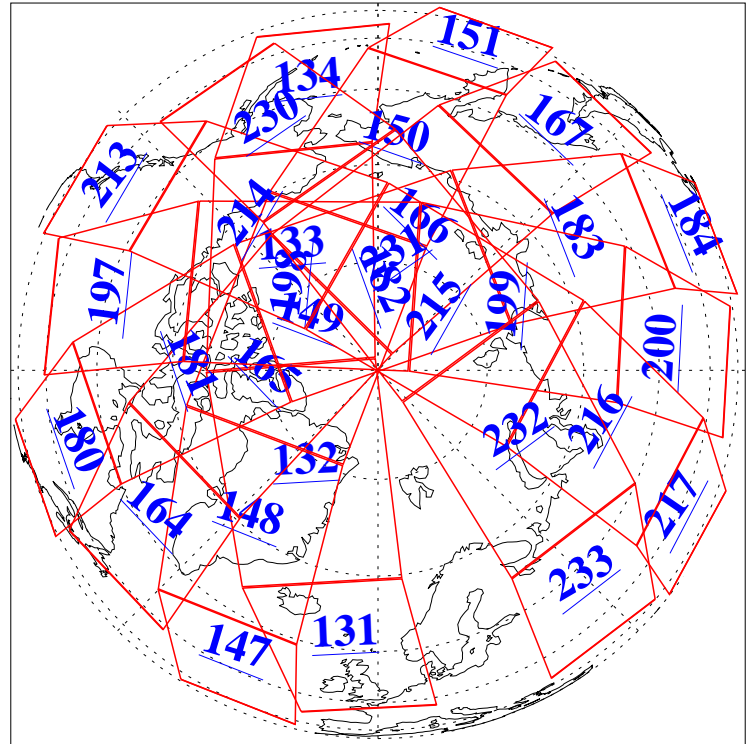

L1B Availability
AMSU Granules: 240
HSB Granules: 0
AIRS Granules: 240

18 Jun 2006
DoY 169
Aqua Day 1506
Ascending Granules

Descending Granules

Legend: AMSU Available, HSB Available, AIRS Available

L1B Availability
 AMSU Granules: 240
 HSB Granules: 0
 AIRS Granules: 240

18 Jun 2006
 DoY 169
 Aqua Day 1506

Northern Hemisphere Granules

Southern Hemisphere Granules

Legend: AMSU Available, HSB Available, AIRS Available