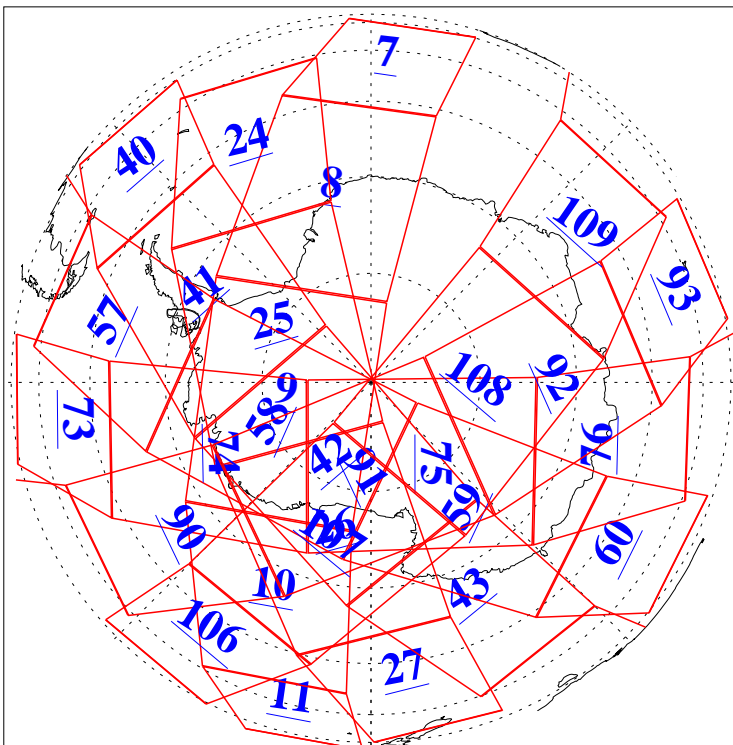

L1B Availability
AMSU Granules: 240
HSB Granules: 0
AIRS Granules: 240

18 Jun 2006
DoY 169
Aqua Day 1506
Ascending Granules

Descending Granules

Legend: AMSU Available, HSB Available, AIRS Available

L1B Availability
 AMSU Granules: 240
 HSB Granules: 0
 AIRS Granules: 240

18 Jun 2006
 DoY 169
 Aqua Day 1506

Northern Hemisphere Granules

Southern Hemisphere Granules

Legend: AMSU Available, HSB Available, AIRS Available