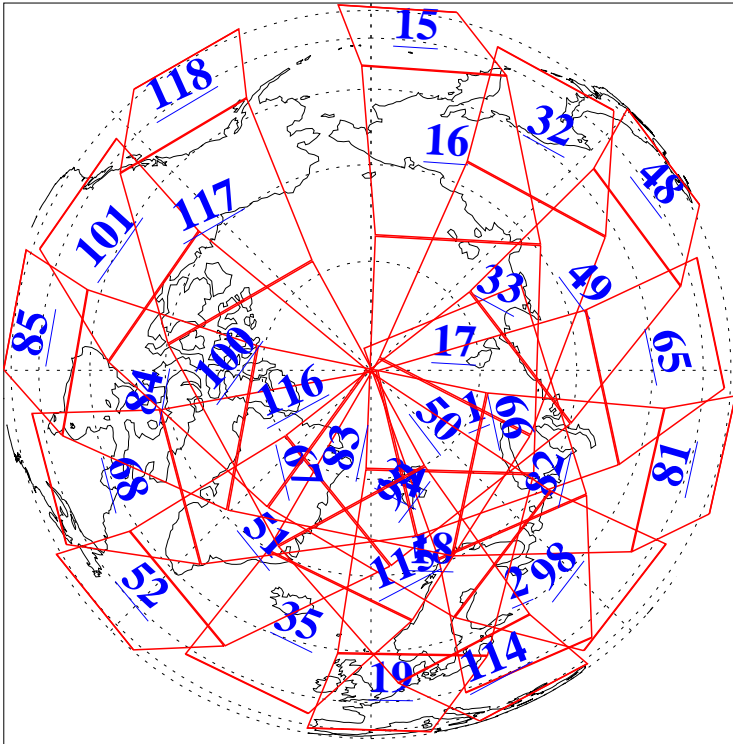

L1B Availability
AMSU Granules: 240
HSB Granules: 0
AIRS Granules: 240

18 Jun 2006
DoY 169
Aqua Day 1506
Ascending Granules

Descending Granules

Legend: AMSU Available, HSB Available, AIRS Available

L1B Availability
 AMSU Granules: 240
 HSB Granules: 0
 AIRS Granules: 240

18 Jun 2006
 DoY 169
 Aqua Day 1506

Northern Hemisphere Granules

Southern Hemisphere Granules

Legend: AMSU Available, HSB Available, AIRS Available