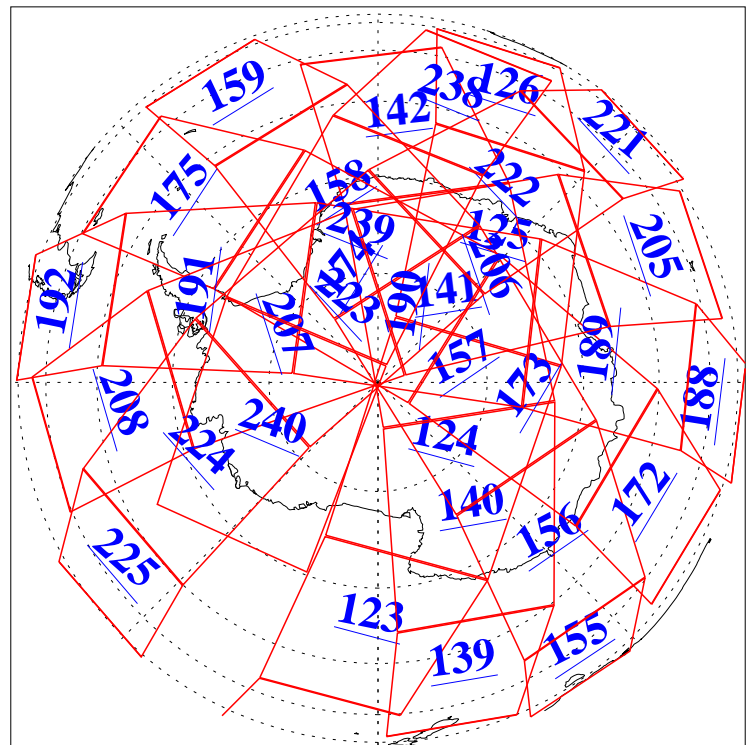

L1B Availability
AMSU Granules: 240
HSB Granules: 0
AIRS Granules: 240

18 Jun 2006
DoY 169
Aqua Day 1506
Ascending Granules

Descending Granules

Legend: AMSU Available, HSB Available, AIRS Available

L1B Availability
 AMSU Granules: 240
 HSB Granules: 0
 AIRS Granules: 240

18 Jun 2006
 DoY 169
 Aqua Day 1506

Northern Hemisphere Granules

Southern Hemisphere Granules

Legend: AMSU Available, HSB Available, AIRS Available