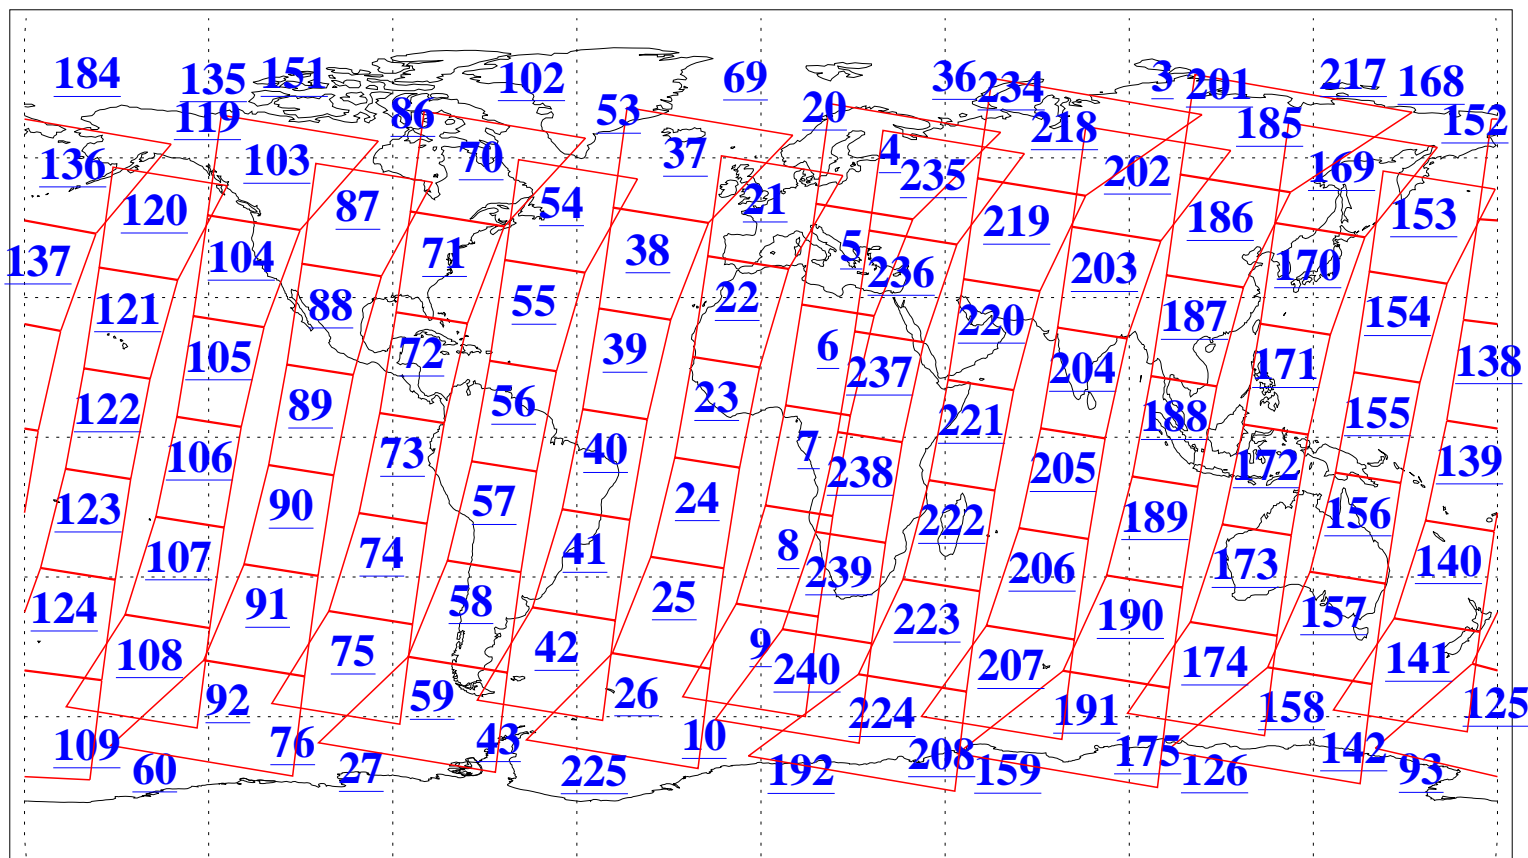

L1B Availability  
AMSU Granules: 240  
HSB Granules: 0  
AIRS Granules: 240

16 Jun 2006  
DoY 167  
Aqua Day 1504  
Granules: 1 to 120

Granules: 121 to 240

Legend: AMSU Available, HSB Available, AIRS Available

L1B Availability  
AMSU Granules: 240  
HSB Granules: 0  
AIRS Granules: 240

16 Jun 2006  
DoY 167  
Aqua Day 1504  
Ascending Granules

Descending Granules

Legend: AMSU Available, HSB Available, AIRS Available

L1B Availability  
 AMSU Granules: 240  
 HSB Granules: 0  
 AIRS Granules: 240

16 Jun 2006  
 DoY 167  
 Aqua Day 1504

Northern Hemisphere Granules

Southern Hemisphere Granules

Legend: AMSU Available, ~~HSB Available~~, **AIRS Available**