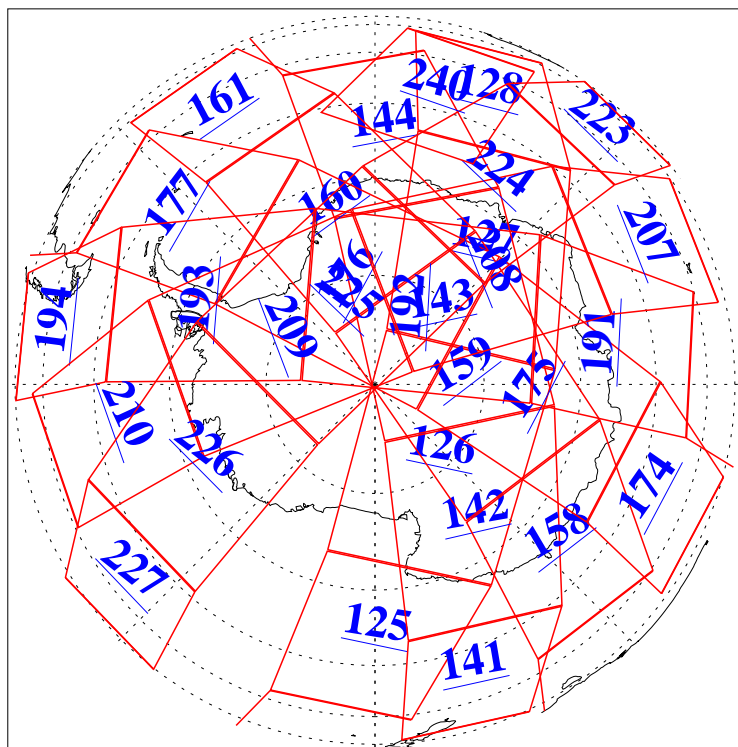

L1B Availability  
AMSU Granules: 240  
HSB Granules: 0  
AIRS Granules: 240

16 Jun 2006  
DoY 167  
Aqua Day 1504  
Granules: 1 to 120

Granules: 121 to 240

Legend: AMSU Available, HSB Available, AIRS Available

L1B Availability  
AMSU Granules: 240  
HSB Granules: 0  
AIRS Granules: 240

16 Jun 2006  
DoY 167  
Aqua Day 1504  
Ascending Granules

Descending Granules

Legend: AMSU Available, HSB Available, AIRS Available

L1B Availability  
 AMSU Granules: 240  
 HSB Granules: 0  
 AIRS Granules: 240

16 Jun 2006  
 DoY 167  
 Aqua Day 1504

Northern Hemisphere Granules

Southern Hemisphere Granules

Legend: AMSU Available, ~~HSB Available~~, **AIRS Available**