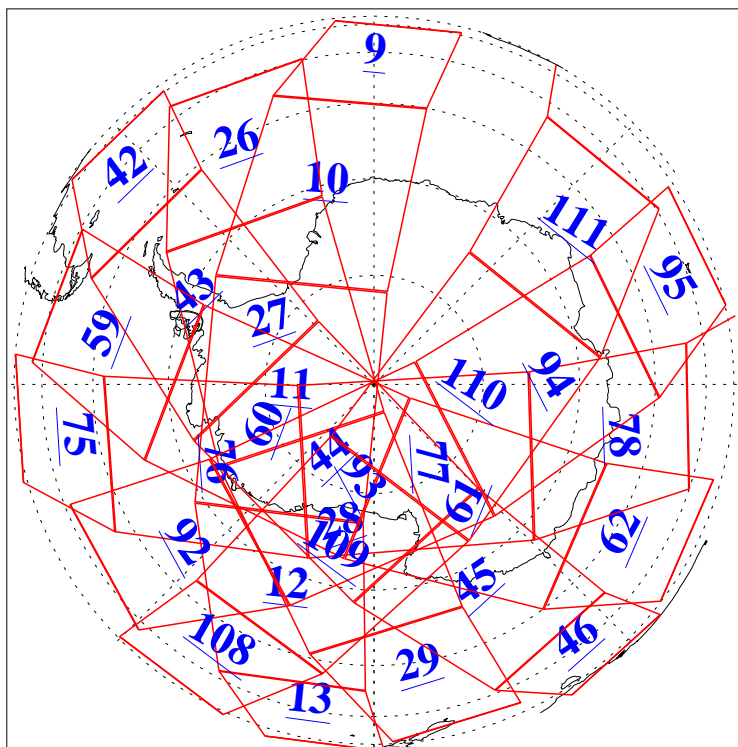

L1B Availability  
AMSU Granules: 240  
HSB Granules: 0  
AIRS Granules: 240

16 Jun 2006  
DoY 167  
Aqua Day 1504  
Granules: 1 to 120

Granules: 121 to 240

Legend: AMSU Available, HSB Available, AIRS Available

L1B Availability  
AMSU Granules: 240  
HSB Granules: 0  
AIRS Granules: 240

16 Jun 2006  
DoY 167  
Aqua Day 1504  
Ascending Granules

Descending Granules

Legend: AMSU Available, HSB Available, AIRS Available

L1B Availability  
 AMSU Granules: 240  
 HSB Granules: 0  
 AIRS Granules: 240

16 Jun 2006  
 DoY 167  
 Aqua Day 1504

Northern Hemisphere Granules

Southern Hemisphere Granules

Legend: AMSU Available, ~~HSB Available~~, **AIRS Available**