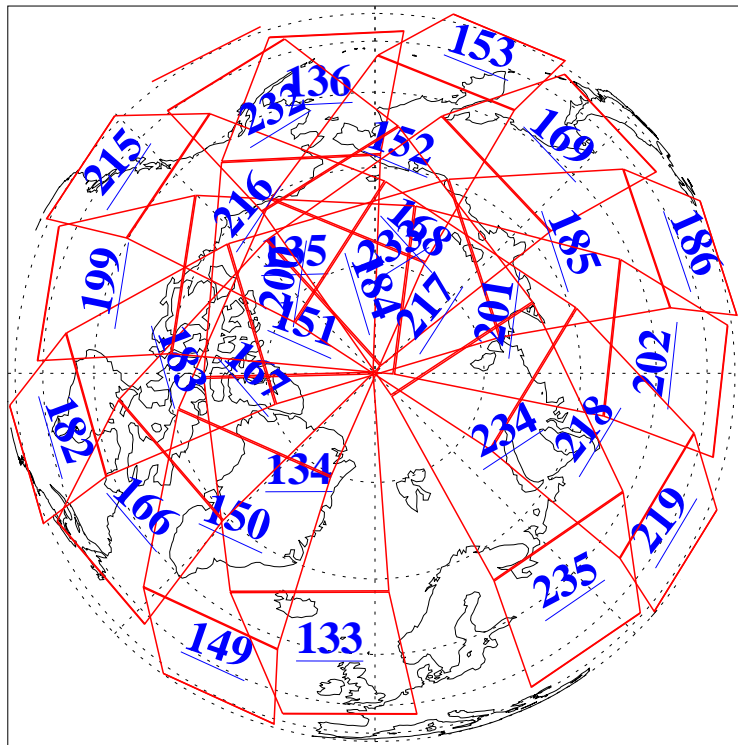

L1B Availability  
AMSU Granules: 240  
HSB Granules: 0  
AIRS Granules: 240

16 Jun 2006  
DoY 167  
Aqua Day 1504  
Granules: 1 to 120

Granules: 121 to 240

Legend: AMSU Available, HSB Available, AIRS Available

L1B Availability  
AMSU Granules: 240  
HSB Granules: 0  
AIRS Granules: 240

16 Jun 2006  
DoY 167  
Aqua Day 1504  
Ascending Granules

Descending Granules

Legend: AMSU Available, HSB Available, AIRS Available

L1B Availability  
 AMSU Granules: 240  
 HSB Granules: 0  
 AIRS Granules: 240

16 Jun 2006  
 DoY 167  
 Aqua Day 1504

Northern Hemisphere Granules

Southern Hemisphere Granules

Legend: AMSU Available, ~~HSB Available~~, **AIRS Available**