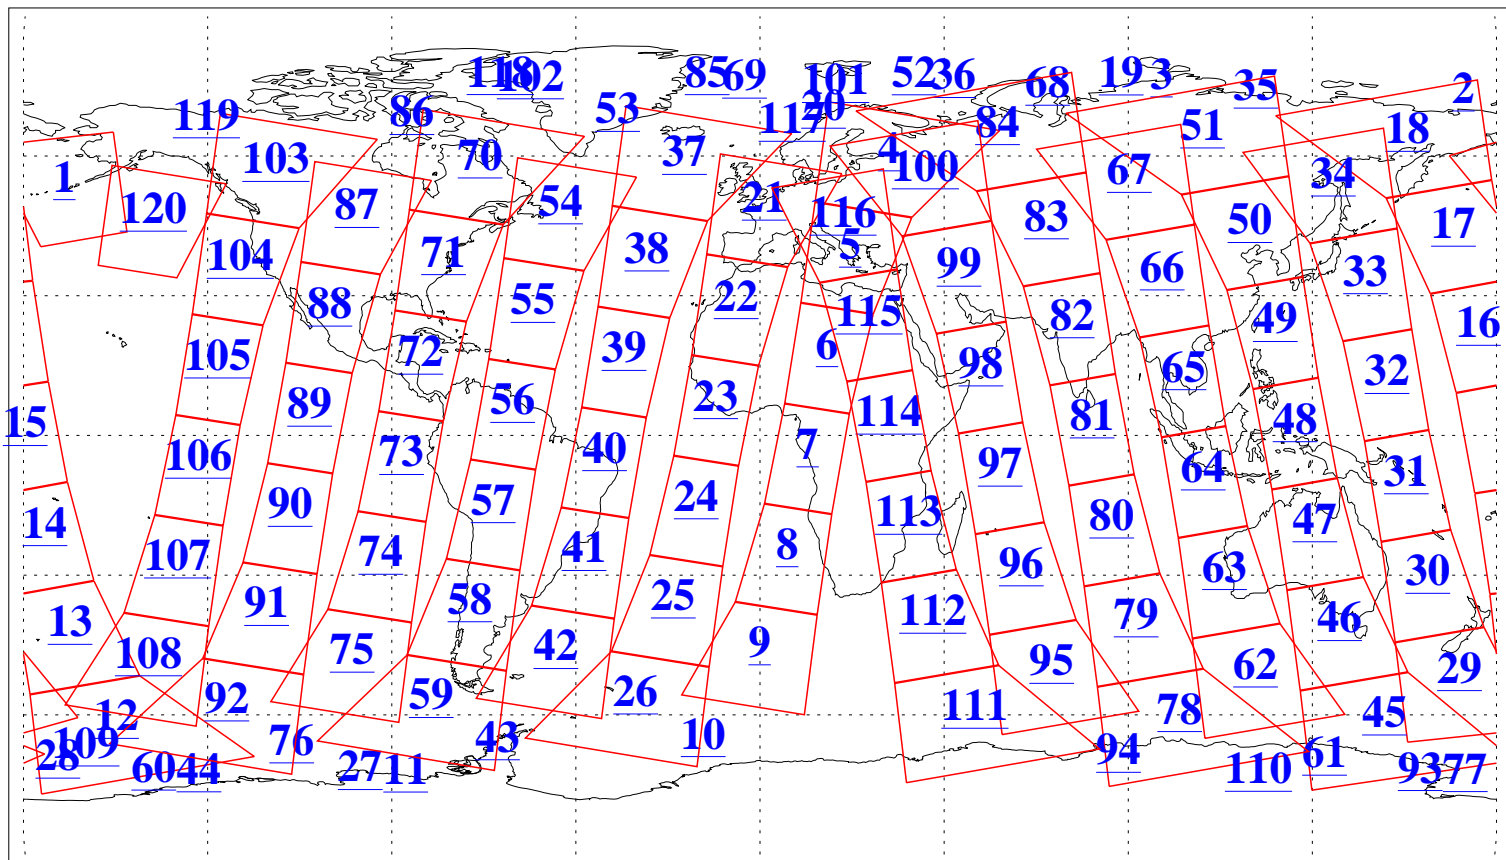

L1B Availability  
AMSU Granules: 240  
HSB Granules: 0  
AIRS Granules: 240

16 Jun 2006  
DoY 167  
Aqua Day 1504  
Granules: 1 to 120

Granules: 121 to 240

Legend: AMSU Available, HSB Available, AIRS Available

L1B Availability  
AMSU Granules: 240  
HSB Granules: 0  
AIRS Granules: 240

16 Jun 2006  
DoY 167  
Aqua Day 1504  
Ascending Granules

Descending Granules

Legend: AMSU Available, HSB Available, AIRS Available

L1B Availability  
 AMSU Granules: 240  
 HSB Granules: 0  
 AIRS Granules: 240

16 Jun 2006  
 DoY 167  
 Aqua Day 1504

Northern Hemisphere Granules

Southern Hemisphere Granules

Legend: AMSU Available, ~~HSB Available~~, **AIRS Available**