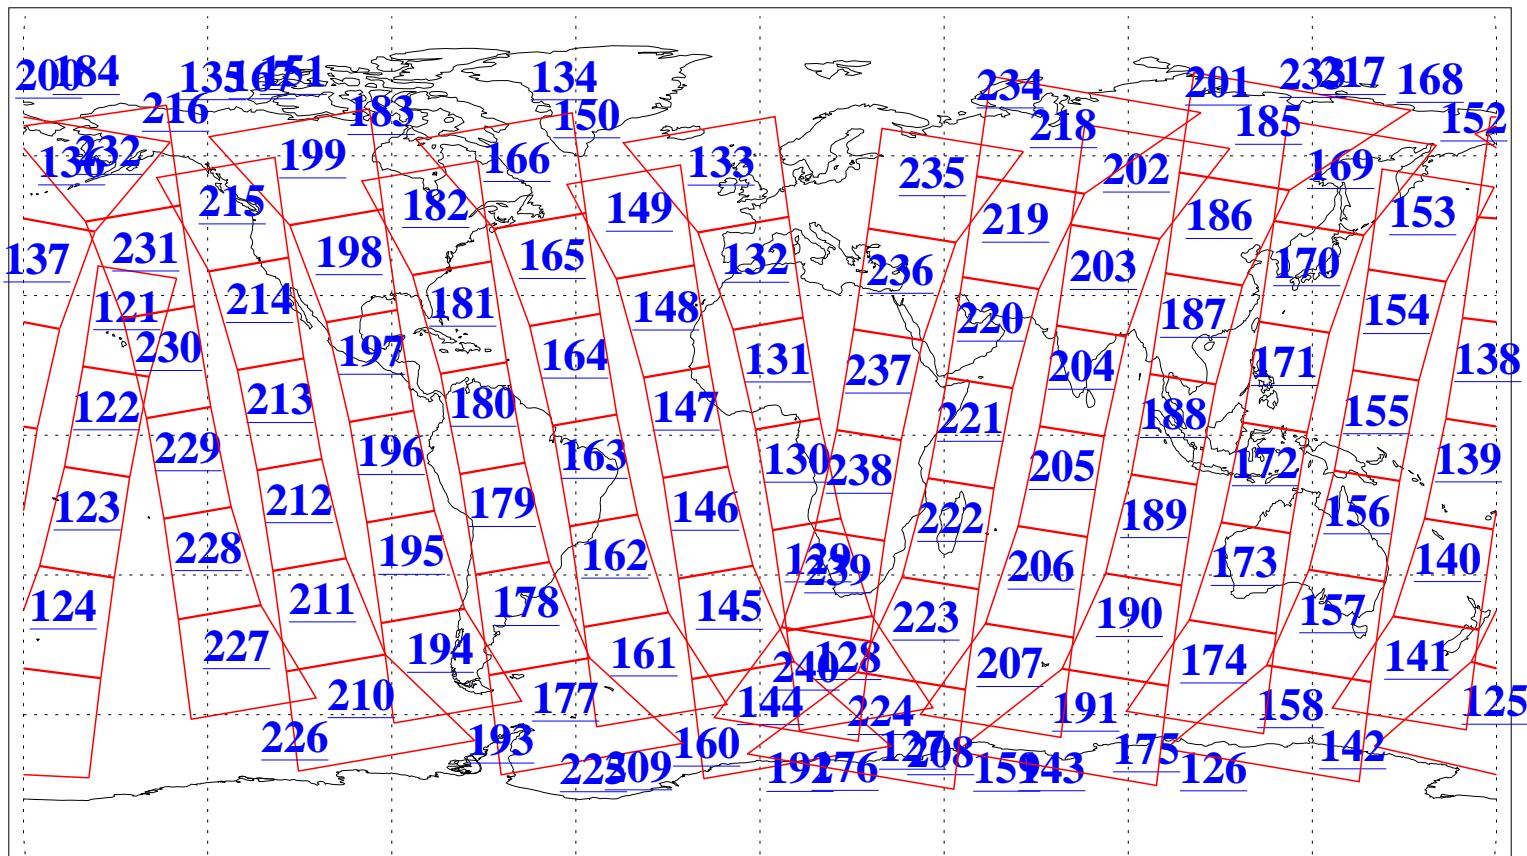

L1B Availability  
AMSU Granules: 240  
HSB Granules: 0  
AIRS Granules: 240

16 Jun 2006  
DoY 167  
Aqua Day 1504  
Granules: 1 to 120

Granules: 121 to 240

Legend: AMSU Available, HSB Available, AIRS Available

L1B Availability  
AMSU Granules: 240  
HSB Granules: 0  
AIRS Granules: 240

16 Jun 2006  
DoY 167  
Aqua Day 1504  
Ascending Granules

Descending Granules

Legend: AMSU Available, HSB Available, AIRS Available