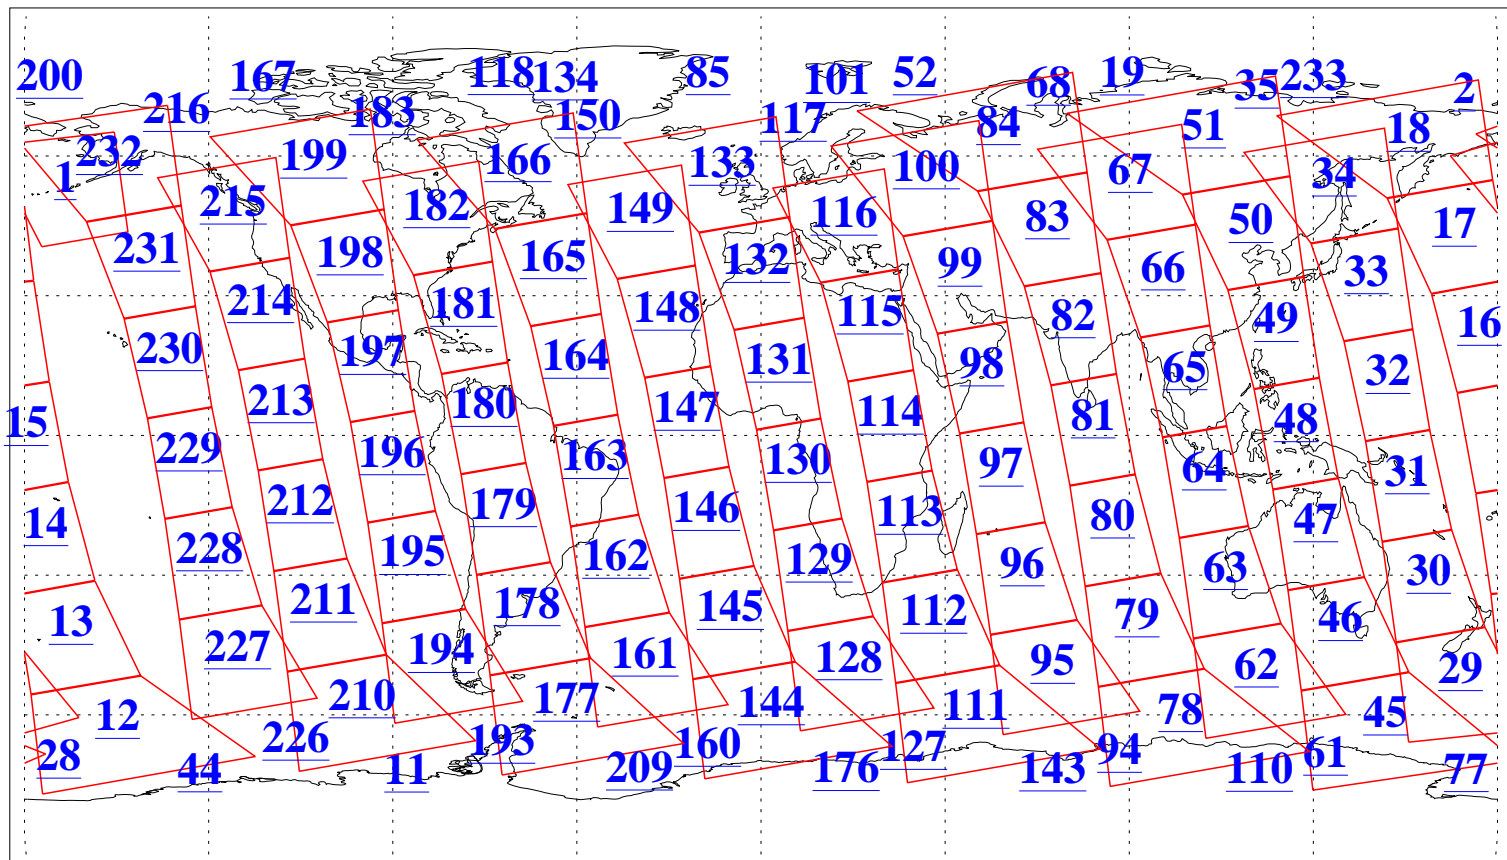

L1B Availability  
AMSU Granules: 240  
HSB Granules: 0  
AIRS Granules: 240

16 Jun 2006  
DoY 167  
Aqua Day 1504  
Granules: 1 to 120

Granules: 121 to 240

Legend: AMSU Available, HSB Available, AIRS Available

L1B Availability  
AMSU Granules: 240  
HSB Granules: 0  
AIRS Granules: 240

16 Jun 2006  
DoY 167  
Aqua Day 1504  
Ascending Granules

Descending Granules

Legend: AMSU Available, HSB Available, AIRS Available

L1B Availability  
 AMSU Granules: 240  
 HSB Granules: 0  
 AIRS Granules: 240

16 Jun 2006  
 DoY 167  
 Aqua Day 1504

Northern Hemisphere Granules

Southern Hemisphere Granules

Legend: AMSU Available, ~~HSB Available~~, **AIRS Available**