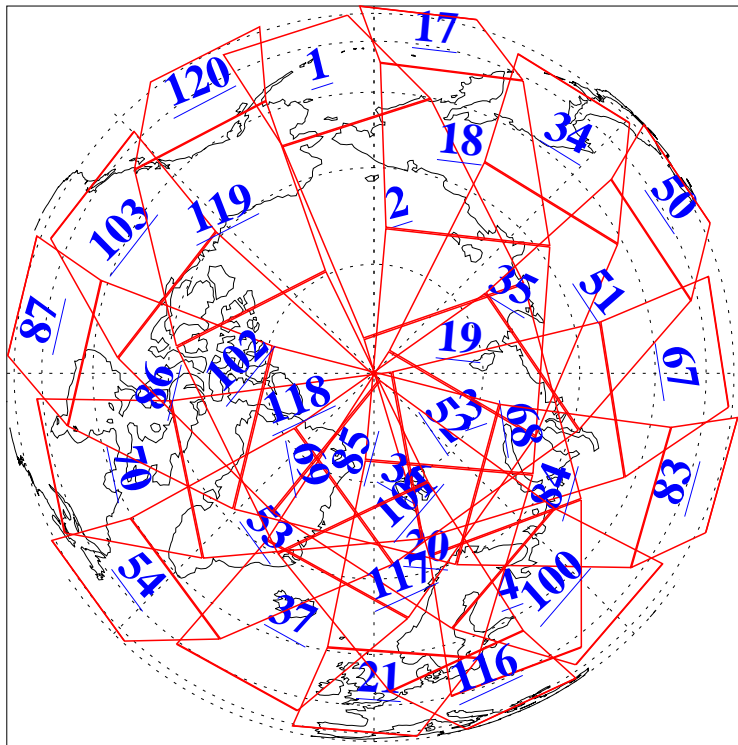

L1B Availability  
AMSU Granules: 240  
HSB Granules: 0  
AIRS Granules: 240

16 Jun 2006  
DoY 167  
Aqua Day 1504  
Granules: 1 to 120

Granules: 121 to 240

Legend: AMSU Available, HSB Available, AIRS Available

L1B Availability  
AMSU Granules: 240  
HSB Granules: 0  
AIRS Granules: 240

16 Jun 2006  
DoY 167  
Aqua Day 1504  
Ascending Granules

Descending Granules

Legend: AMSU Available, HSB Available, AIRS Available

L1B Availability  
 AMSU Granules: 240  
 HSB Granules: 0  
 AIRS Granules: 240

16 Jun 2006  
 DoY 167  
 Aqua Day 1504

Northern Hemisphere Granules

Southern Hemisphere Granules

Legend: AMSU Available, ~~HSB Available~~, **AIRS Available**