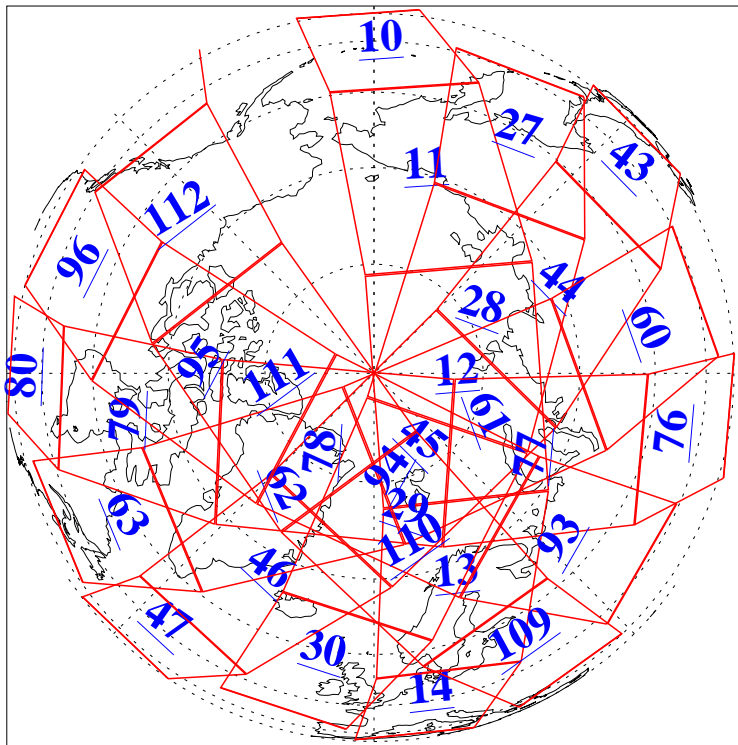

L1B Availability
AMSU Granules: 240
HSB Granules: 0
AIRS Granules: 240

15 Jun 2006
DoY 166
Aqua Day 1503
Granules: 1 to 120

Granules: 121 to 240

Legend: AMSU Available, HSB Available, AIRS Available

L1B Availability
AMSU Granules: 240
HSB Granules: 0
AIRS Granules: 240

15 Jun 2006
DoY 166
Aqua Day 1503
Ascending Granules

Descending Granules

Legend: AMSU Available, HSB Available, AIRS Available

L1B Availability
 AMSU Granules: 240
 HSB Granules: 0
 AIRS Granules: 240

15 Jun 2006
 DoY 166
 Aqua Day 1503

Northern Hemisphere Granules

Southern Hemisphere Granules

Legend: AMSU Available, HSB Available, AIRS Available