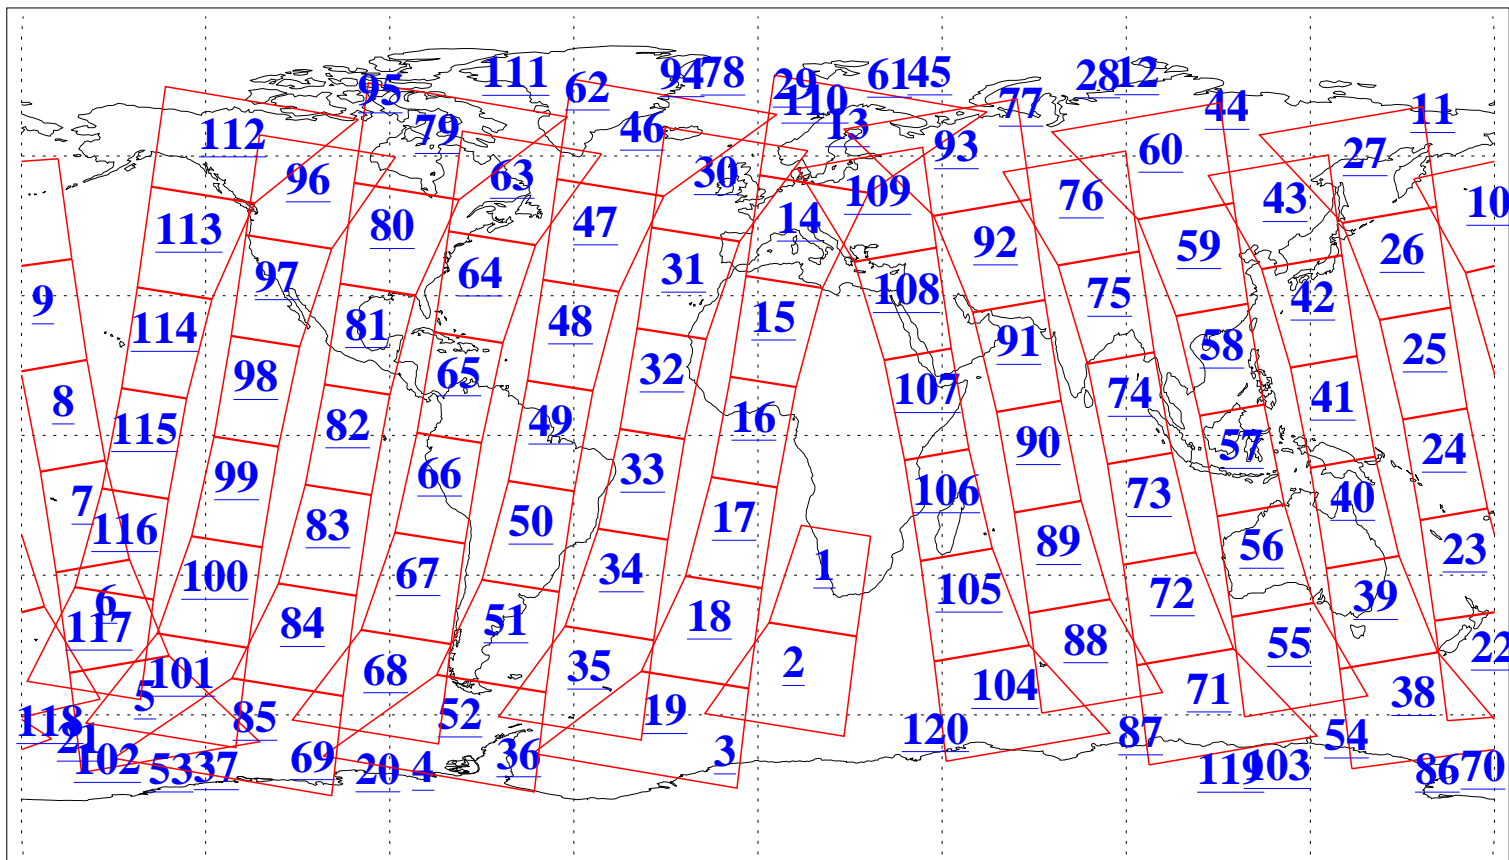

L1B Availability
AMSU Granules: 240
HSB Granules: 0
AIRS Granules: 240

15 Jun 2006
DoY 166
Aqua Day 1503
Granules: 1 to 120

Granules: 121 to 240

Legend: AMSU Available, HSB Available, AIRS Available

L1B Availability
AMSU Granules: 240
HSB Granules: 0
AIRS Granules: 240

15 Jun 2006
DoY 166
Aqua Day 1503
Ascending Granules

Descending Granules

Legend: AMSU Available, HSB Available, AIRS Available

L1B Availability
 AMSU Granules: 240
 HSB Granules: 0
 AIRS Granules: 240

15 Jun 2006
 DoY 166
 Aqua Day 1503

Northern Hemisphere Granules

Southern Hemisphere Granules

Legend: AMSU Available, HSB Available, AIRS Available