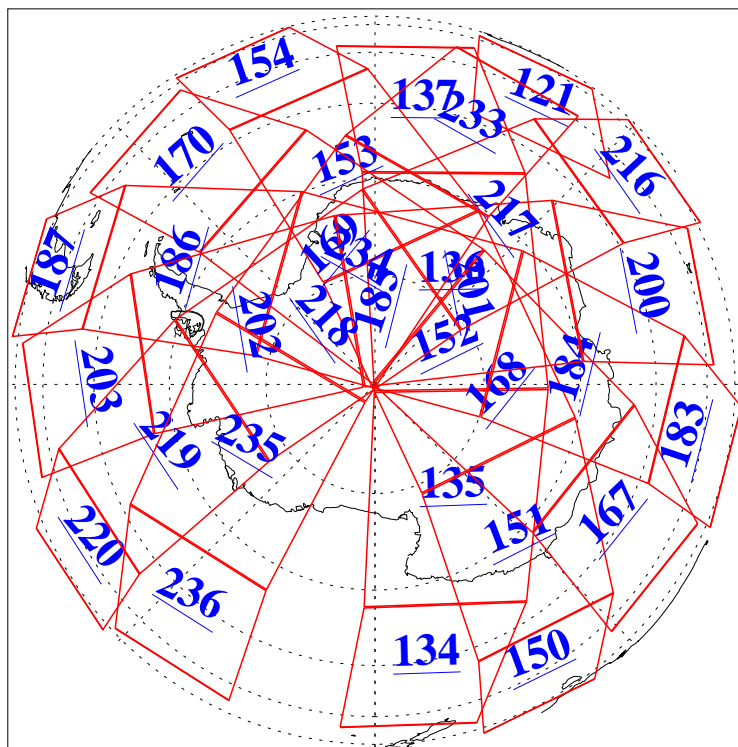

L1B Availability
AMSU Granules: 240
HSB Granules: 0
AIRS Granules: 240

15 Jun 2006
DoY 166
Aqua Day 1503
Granules: 1 to 120

Granules: 121 to 240

Legend: AMSU Available, HSB Available, AIRS Available

L1B Availability
AMSU Granules: 240
HSB Granules: 0
AIRS Granules: 240

15 Jun 2006
DoY 166
Aqua Day 1503
Ascending Granules

Descending Granules

Legend: AMSU Available, HSB Available, AIRS Available

L1B Availability
 AMSU Granules: 240
 HSB Granules: 0
 AIRS Granules: 240

15 Jun 2006
 DoY 166
 Aqua Day 1503

Northern Hemisphere Granules

Southern Hemisphere Granules

Legend: AMSU Available, HSB Available, AIRS Available