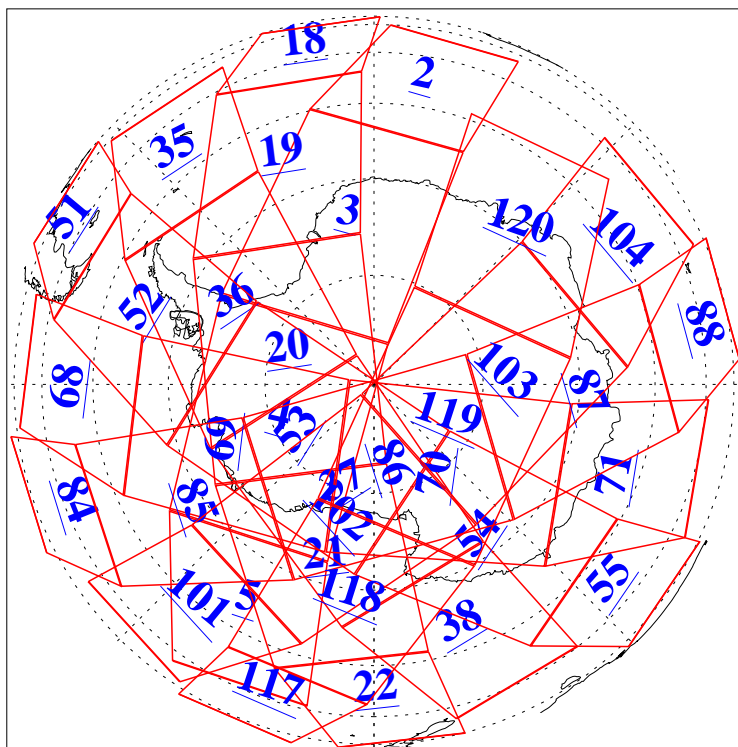

L1B Availability
AMSU Granules: 240
HSB Granules: 0
AIRS Granules: 240

15 Jun 2006
DoY 166
Aqua Day 1503
Granules: 1 to 120

Granules: 121 to 240

Legend: AMSU Available, HSB Available, AIRS Available

L1B Availability
AMSU Granules: 240
HSB Granules: 0
AIRS Granules: 240

15 Jun 2006
DoY 166
Aqua Day 1503
Ascending Granules

Descending Granules

Legend: AMSU Available, HSB Available, AIRS Available

L1B Availability
 AMSU Granules: 240
 HSB Granules: 0
 AIRS Granules: 240

15 Jun 2006
 DoY 166
 Aqua Day 1503

Northern Hemisphere Granules

Southern Hemisphere Granules

Legend: AMSU Available, HSB Available, AIRS Available