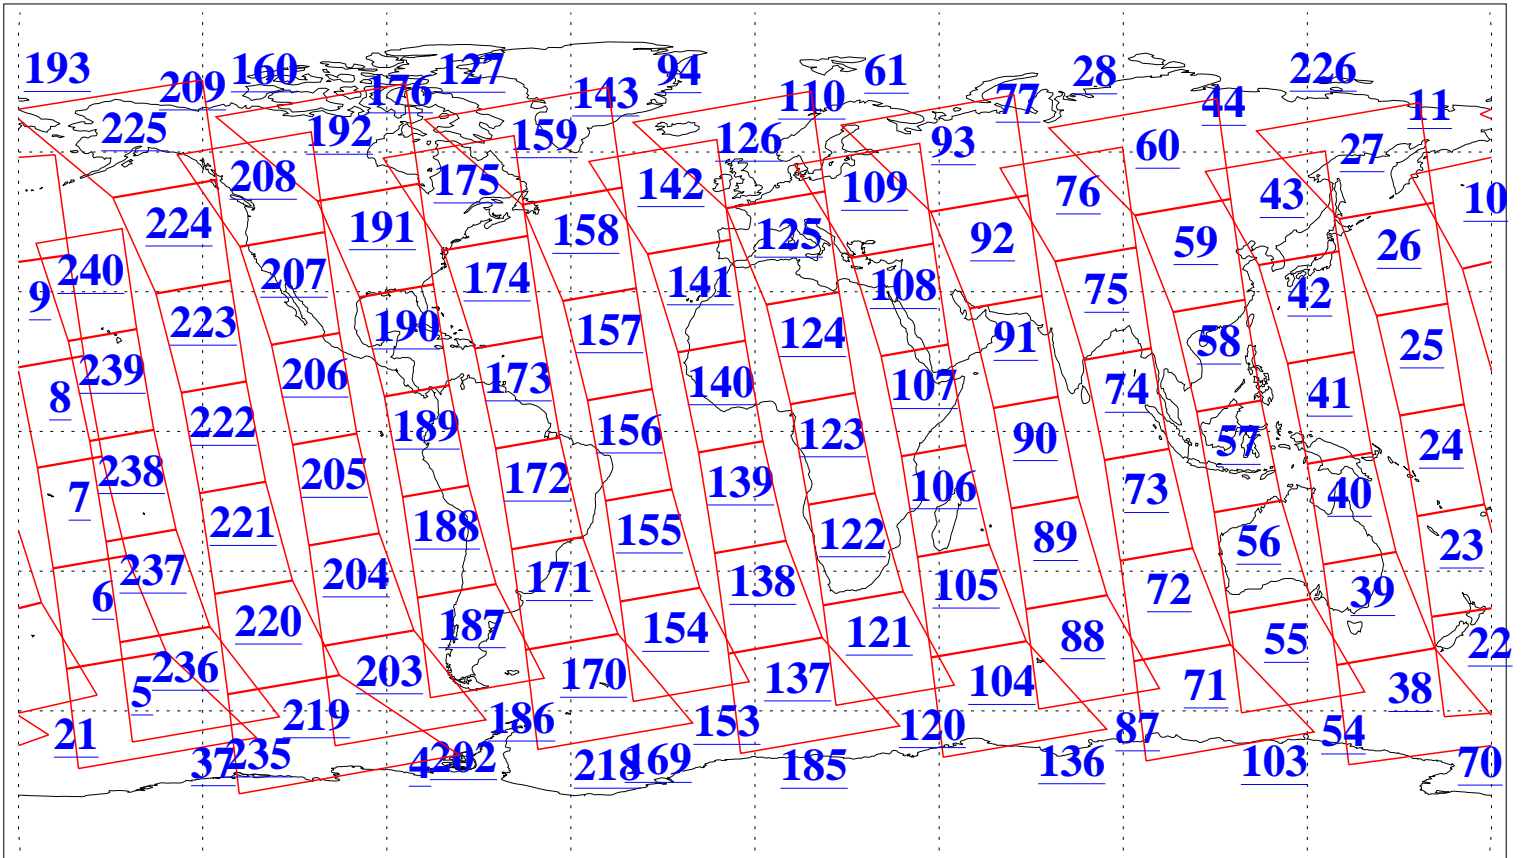

L1B Availability
AMSU Granules: 240
HSB Granules: 0
AIRS Granules: 240

15 Jun 2006
DoY 166
Aqua Day 1503
Granules: 1 to 120

Granules: 121 to 240

Legend: AMSU Available, HSB Available, AIRS Available

L1B Availability
AMSU Granules: 240
HSB Granules: 0
AIRS Granules: 240

15 Jun 2006
DoY 166
Aqua Day 1503
Ascending Granules

Descending Granules

Legend: AMSU Available, HSB Available, AIRS Available

L1B Availability
 AMSU Granules: 240
 HSB Granules: 0
 AIRS Granules: 240

15 Jun 2006
 DoY 166
 Aqua Day 1503

Northern Hemisphere Granules

Southern Hemisphere Granules

Legend: AMSU Available, HSB Available, AIRS Available