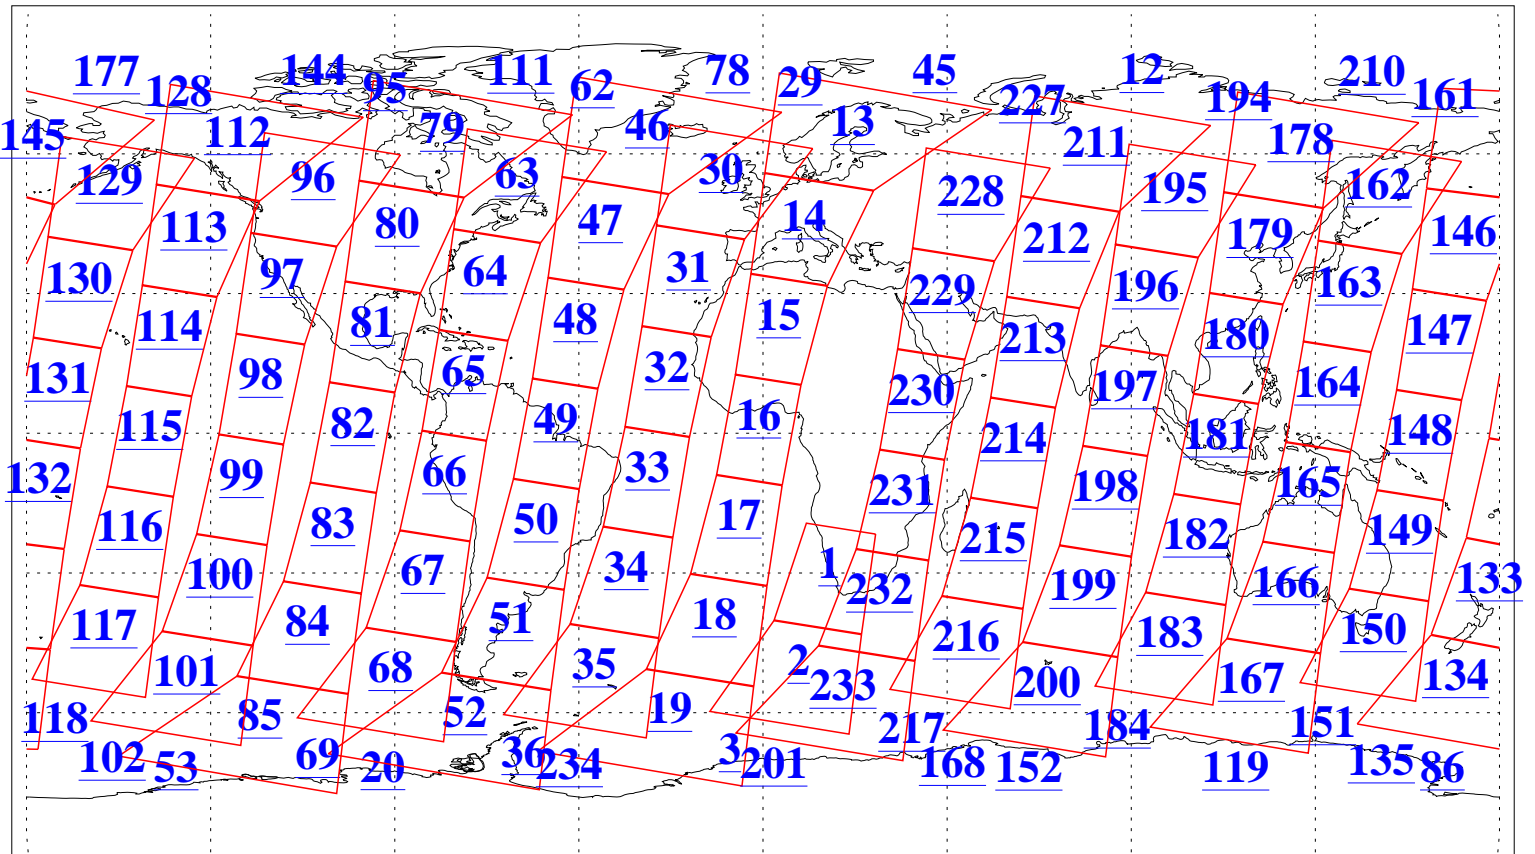

L1B Availability
AMSU Granules: 240
HSB Granules: 0
AIRS Granules: 240

15 Jun 2006
DoY 166
Aqua Day 1503
Granules: 1 to 120

Granules: 121 to 240

Legend: AMSU Available, HSB Available, AIRS Available

L1B Availability
AMSU Granules: 240
HSB Granules: 0
AIRS Granules: 240

15 Jun 2006
DoY 166
Aqua Day 1503
Ascending Granules

Descending Granules

Legend: AMSU Available, HSB Available, AIRS Available

L1B Availability
 AMSU Granules: 240
 HSB Granules: 0
 AIRS Granules: 240

15 Jun 2006
 DoY 166
 Aqua Day 1503

Northern Hemisphere Granules

Southern Hemisphere Granules

Legend: AMSU Available, HSB Available, AIRS Available