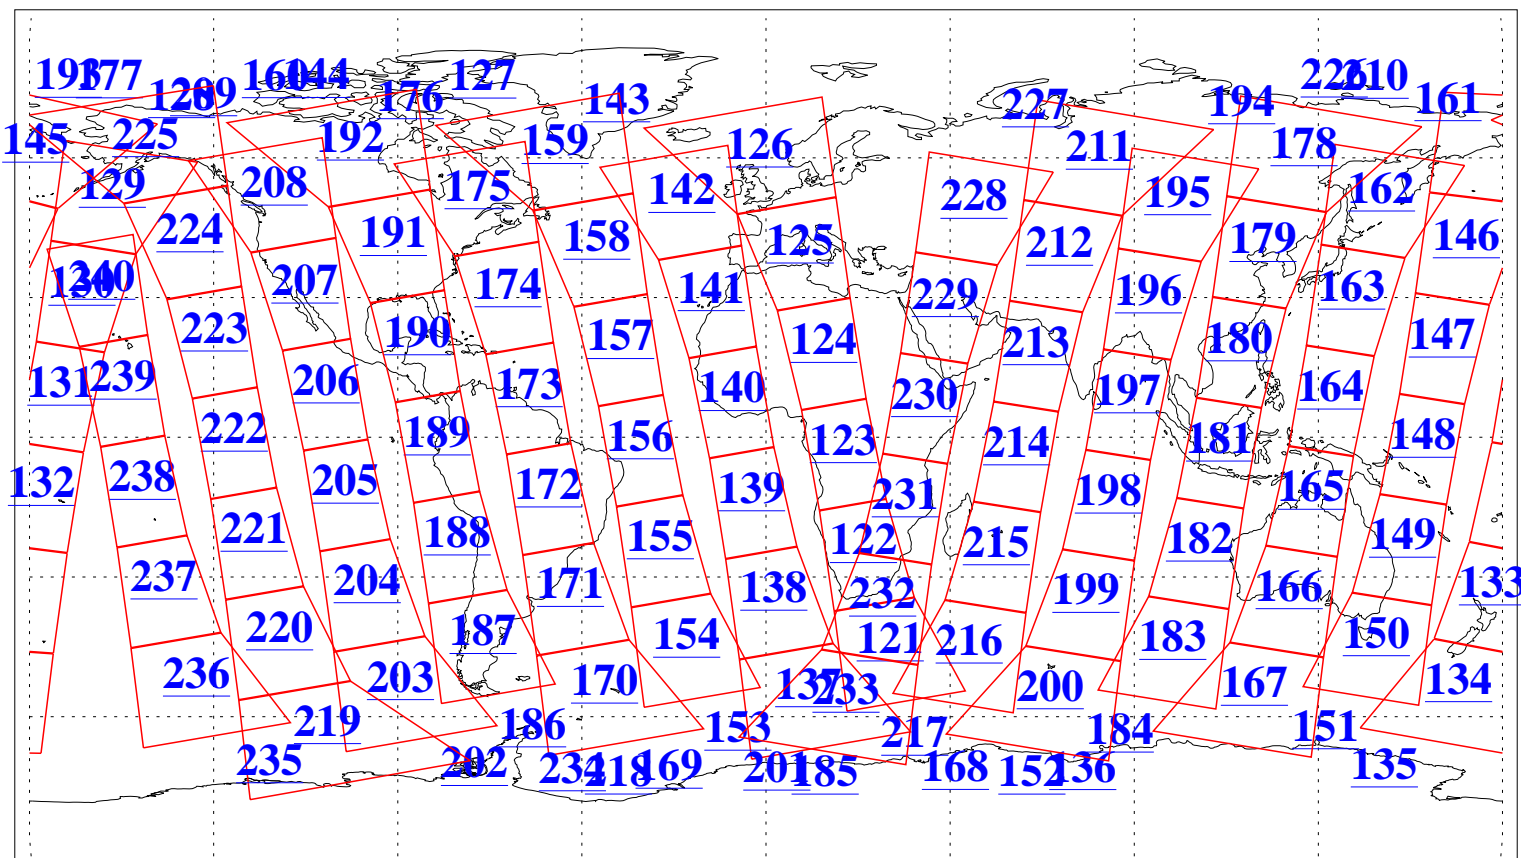

L1B Availability
AMSU Granules: 240
HSB Granules: 0
AIRS Granules: 240

15 Jun 2006
DoY 166
Aqua Day 1503
Granules: 1 to 120

Granules: 121 to 240

Legend: AMSU Available, HSB Available, AIRS Available

L1B Availability
AMSU Granules: 240
HSB Granules: 0
AIRS Granules: 240

15 Jun 2006
DoY 166
Aqua Day 1503
Ascending Granules

Descending Granules

Legend: AMSU Available, HSB Available, AIRS Available

L1B Availability
 AMSU Granules: 240
 HSB Granules: 0
 AIRS Granules: 240

15 Jun 2006
 DoY 166
 Aqua Day 1503

Northern Hemisphere Granules

Southern Hemisphere Granules

Legend: AMSU Available, HSB Available, AIRS Available