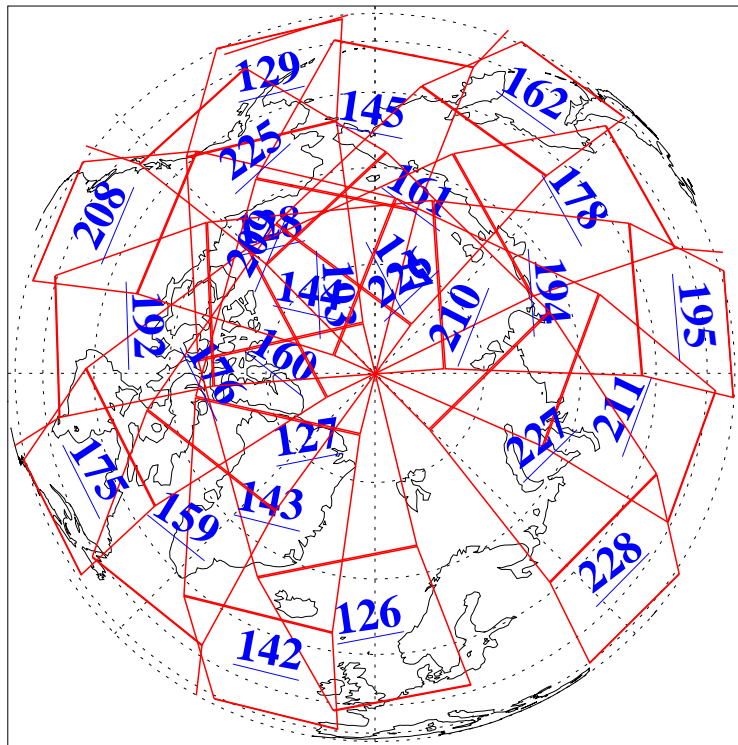

L1B Availability
AMSU Granules: 240
HSB Granules: 0
AIRS Granules: 240

15 Jun 2006
DoY 166
Aqua Day 1503
Granules: 1 to 120

Granules: 121 to 240

Legend: AMSU Available, HSB Available, AIRS Available

L1B Availability
AMSU Granules: 240
HSB Granules: 0
AIRS Granules: 240

15 Jun 2006
DoY 166
Aqua Day 1503
Ascending Granules

Descending Granules

Legend: AMSU Available, HSB Available, AIRS Available

L1B Availability
 AMSU Granules: 240
 HSB Granules: 0
 AIRS Granules: 240

15 Jun 2006
 DoY 166
 Aqua Day 1503

Northern Hemisphere Granules

Southern Hemisphere Granules

Legend: AMSU Available, HSB Available, AIRS Available