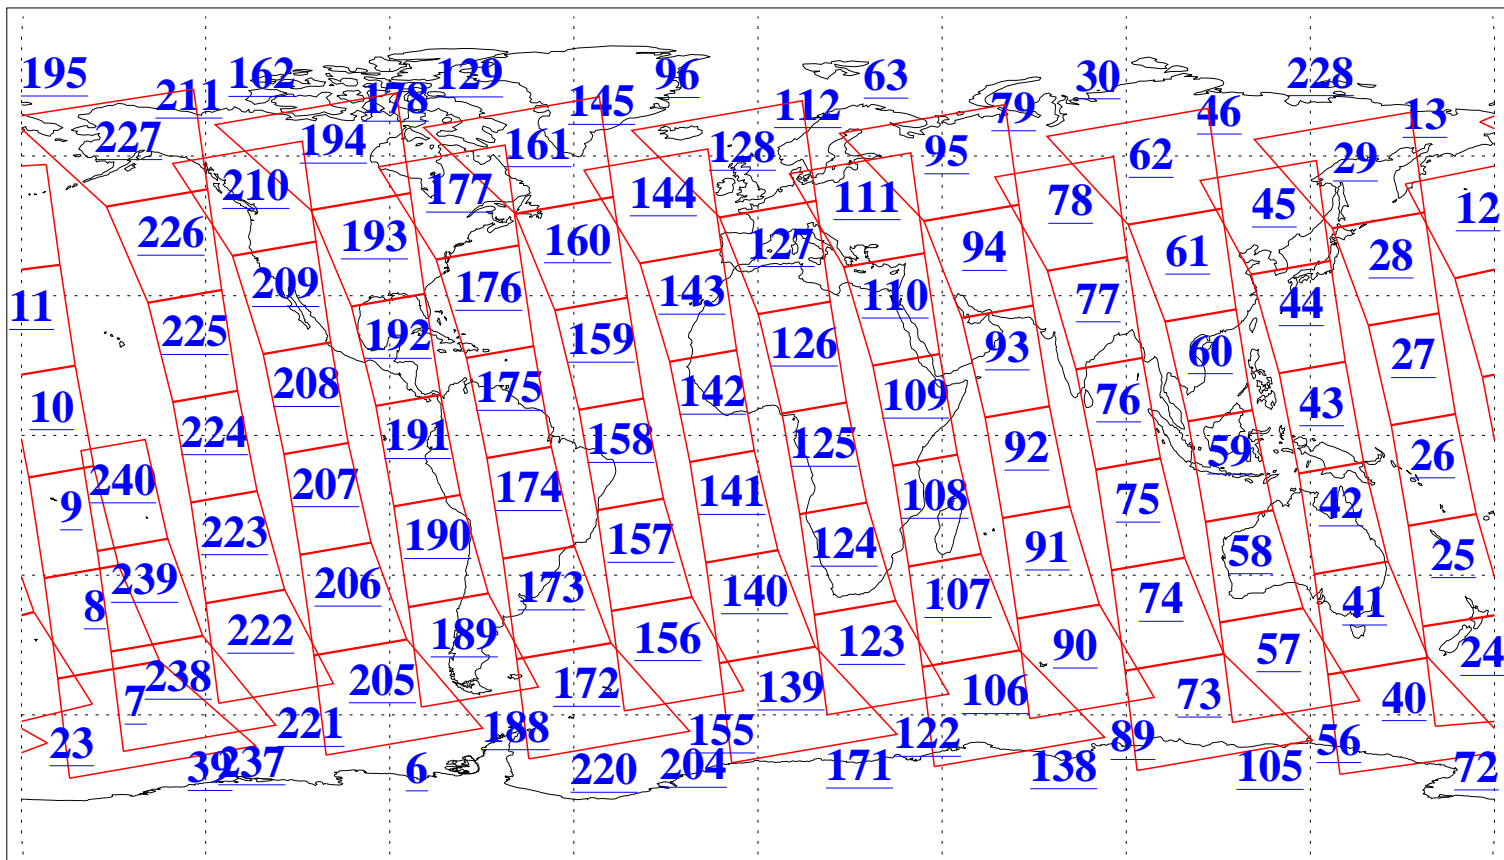

L1B Availability
AMSU Granules: 240
HSB Granules: 0
AIRS Granules: 240

13 Jun 2006
DoY 164
Aqua Day 1501
Granules: 1 to 120

Granules: 121 to 240

Legend: AMSU Available, HSB Available, AIRS Available

L1B Availability
AMSU Granules: 240
HSB Granules: 0
AIRS Granules: 240

13 Jun 2006
DoY 164
Aqua Day 1501
Ascending Granules

Descending Granules

Legend: AMSU Available, HSB Available, AIRS Available

L1B Availability
 AMSU Granules: 240
 HSB Granules: 0
 AIRS Granules: 240

13 Jun 2006
 DoY 164
 Aqua Day 1501

Northern Hemisphere Granules

Southern Hemisphere Granules

Legend: AMSU Available, HSB Available, AIRS Available