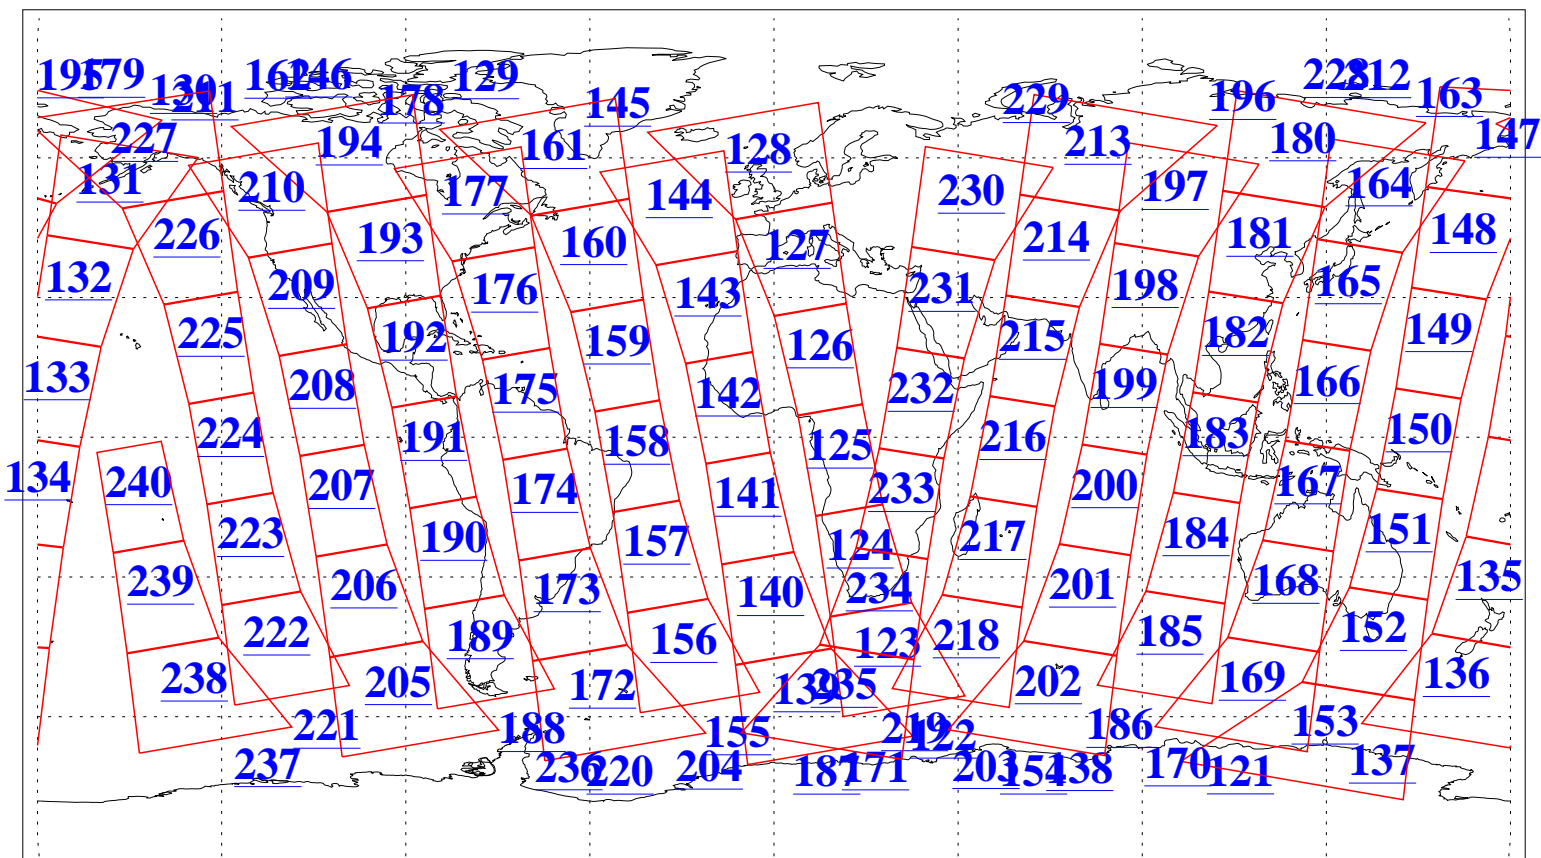

L1B Availability
AMSU Granules: 240
HSB Granules: 0
AIRS Granules: 240

13 Jun 2006
DoY 164
Aqua Day 1501
Granules: 1 to 120

Granules: 121 to 240

Legend: AMSU Available, HSB Available, AIRS Available

L1B Availability
AMSU Granules: 240
HSB Granules: 0
AIRS Granules: 240

13 Jun 2006
DoY 164
Aqua Day 1501
Ascending Granules

Descending Granules

Legend: AMSU Available, HSB Available, AIRS Available

L1B Availability
 AMSU Granules: 240
 HSB Granules: 0
 AIRS Granules: 240

13 Jun 2006
 DoY 164
 Aqua Day 1501

Northern Hemisphere Granules

Southern Hemisphere Granules

Legend: AMSU Available, HSB Available, AIRS Available