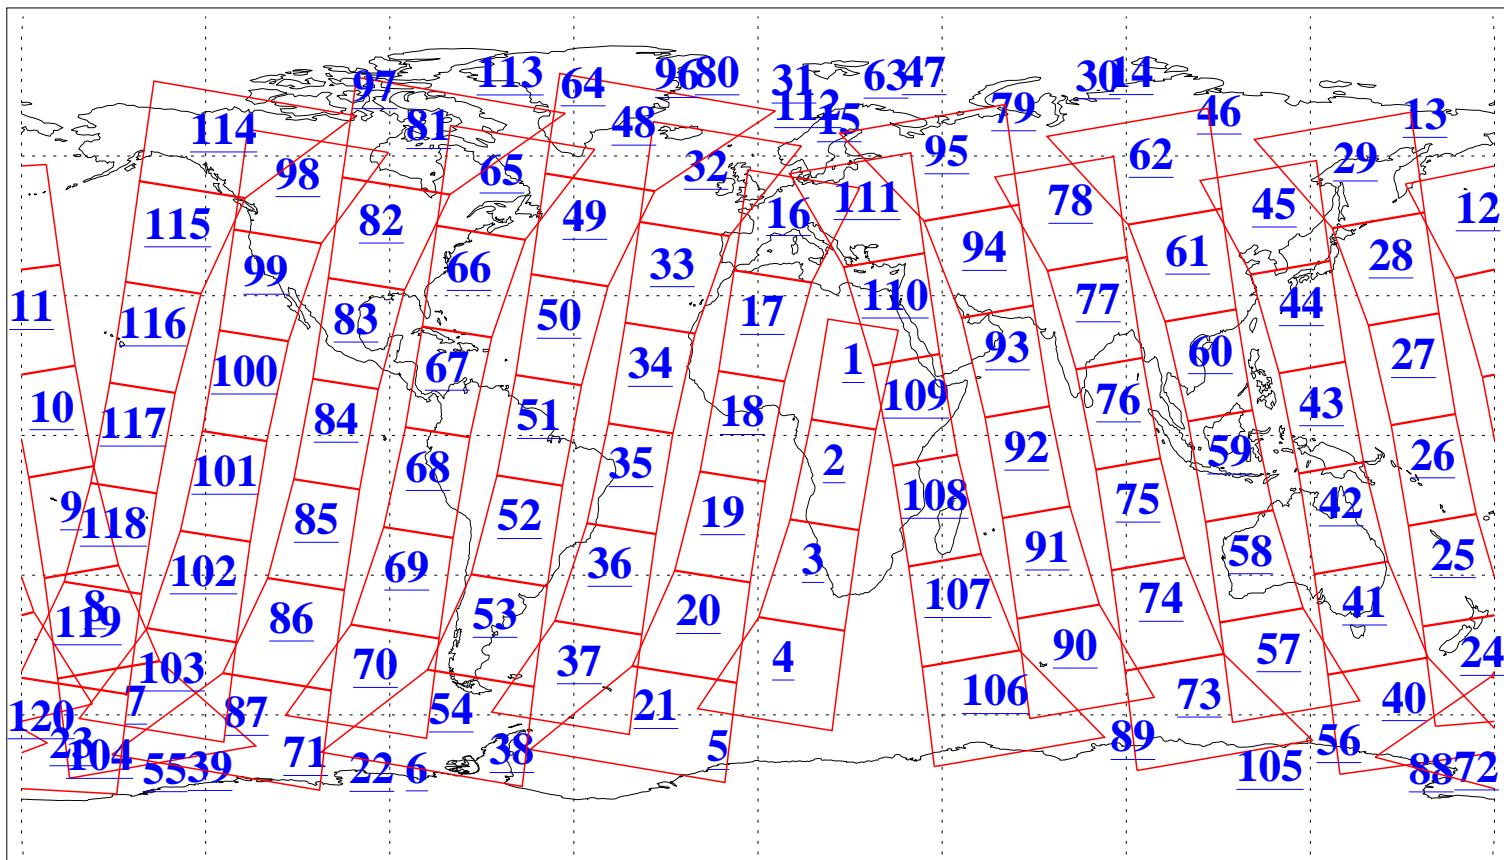

L1B Availability
AMSU Granules: 240
HSB Granules: 0
AIRS Granules: 240

13 Jun 2006
DoY 164
Aqua Day 1501
Granules: 1 to 120

Granules: 121 to 240

Legend: AMSU Available, HSB Available, AIRS Available

L1B Availability
AMSU Granules: 240
HSB Granules: 0
AIRS Granules: 240

13 Jun 2006
DoY 164
Aqua Day 1501
Ascending Granules

Descending Granules

Legend: AMSU Available, HSB Available, AIRS Available

L1B Availability
 AMSU Granules: 240
 HSB Granules: 0
 AIRS Granules: 240

13 Jun 2006
 DoY 164
 Aqua Day 1501

Northern Hemisphere Granules

Southern Hemisphere Granules

Legend: AMSU Available, HSB Available, AIRS Available