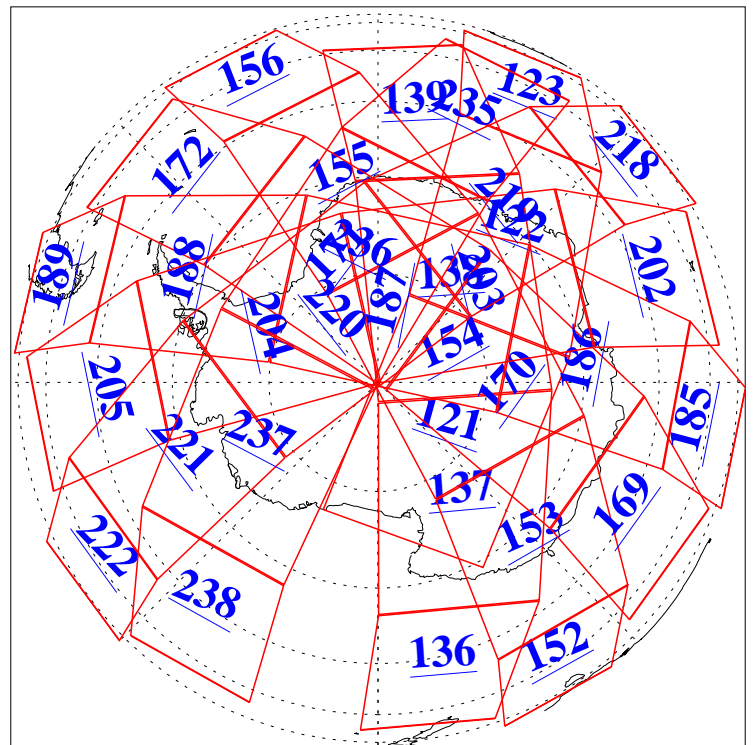

L1B Availability
AMSU Granules: 240
HSB Granules: 0
AIRS Granules: 240

13 Jun 2006
DoY 164
Aqua Day 1501
Granules: 1 to 120

Granules: 121 to 240

Legend: AMSU Available, HSB Available, AIRS Available

L1B Availability
AMSU Granules: 240
HSB Granules: 0
AIRS Granules: 240

13 Jun 2006
DoY 164
Aqua Day 1501
Ascending Granules

Descending Granules

Legend: AMSU Available, HSB Available, AIRS Available

L1B Availability
 AMSU Granules: 240
 HSB Granules: 0
 AIRS Granules: 240

13 Jun 2006
 DoY 164
 Aqua Day 1501

Northern Hemisphere Granules

Southern Hemisphere Granules

Legend: AMSU Available, HSB Available, AIRS Available