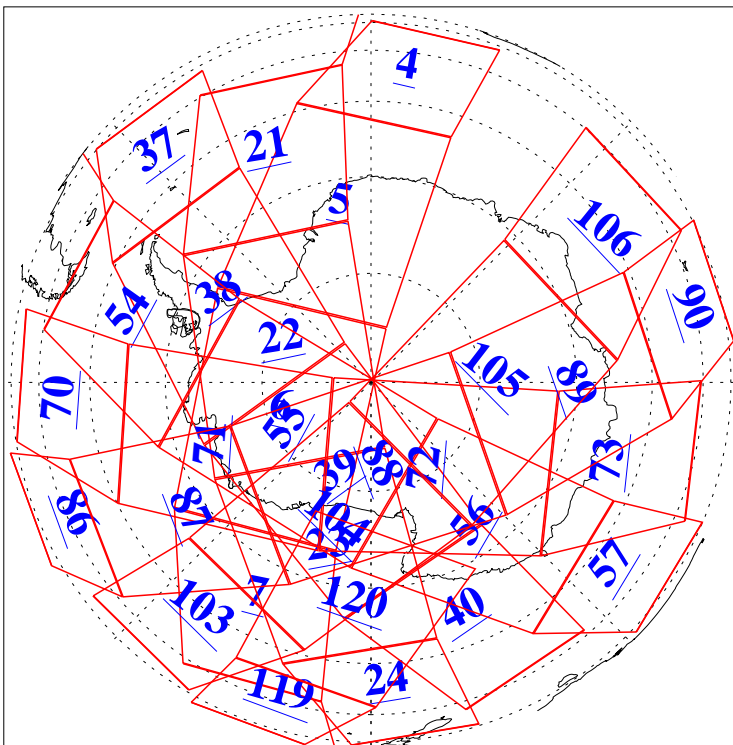

L1B Availability
AMSU Granules: 240
HSB Granules: 0
AIRS Granules: 240

13 Jun 2006
DoY 164
Aqua Day 1501
Granules: 1 to 120

Granules: 121 to 240

Legend: AMSU Available, HSB Available, AIRS Available

L1B Availability
AMSU Granules: 240
HSB Granules: 0
AIRS Granules: 240

13 Jun 2006
DoY 164
Aqua Day 1501
Ascending Granules

Descending Granules

Legend: AMSU Available, HSB Available, AIRS Available

L1B Availability
 AMSU Granules: 240
 HSB Granules: 0
 AIRS Granules: 240

13 Jun 2006
 DoY 164
 Aqua Day 1501

Northern Hemisphere Granules

Southern Hemisphere Granules

Legend: AMSU Available, HSB Available, AIRS Available