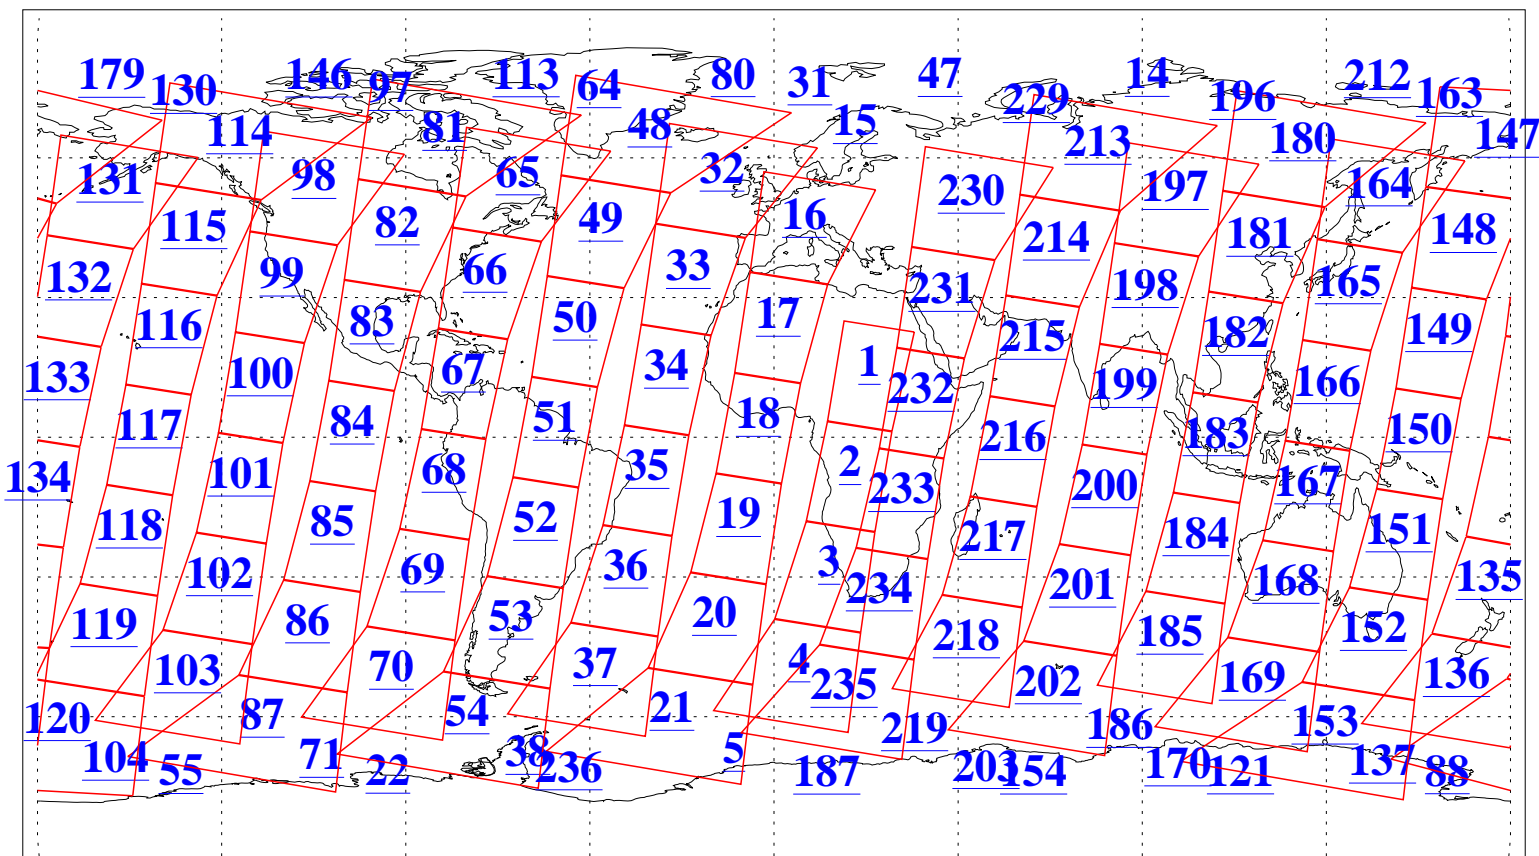

L1B Availability
AMSU Granules: 240
HSB Granules: 0
AIRS Granules: 240

13 Jun 2006
DoY 164
Aqua Day 1501
Granules: 1 to 120

Granules: 121 to 240

Legend: AMSU Available, HSB Available, AIRS Available

L1B Availability
AMSU Granules: 240
HSB Granules: 0
AIRS Granules: 240

13 Jun 2006
DoY 164
Aqua Day 1501
Ascending Granules

Descending Granules

Legend: AMSU Available, HSB Available, AIRS Available

L1B Availability
 AMSU Granules: 240
 HSB Granules: 0
 AIRS Granules: 240

13 Jun 2006
 DoY 164
 Aqua Day 1501

Northern Hemisphere Granules

Southern Hemisphere Granules

Legend: AMSU Available, HSB Available, AIRS Available