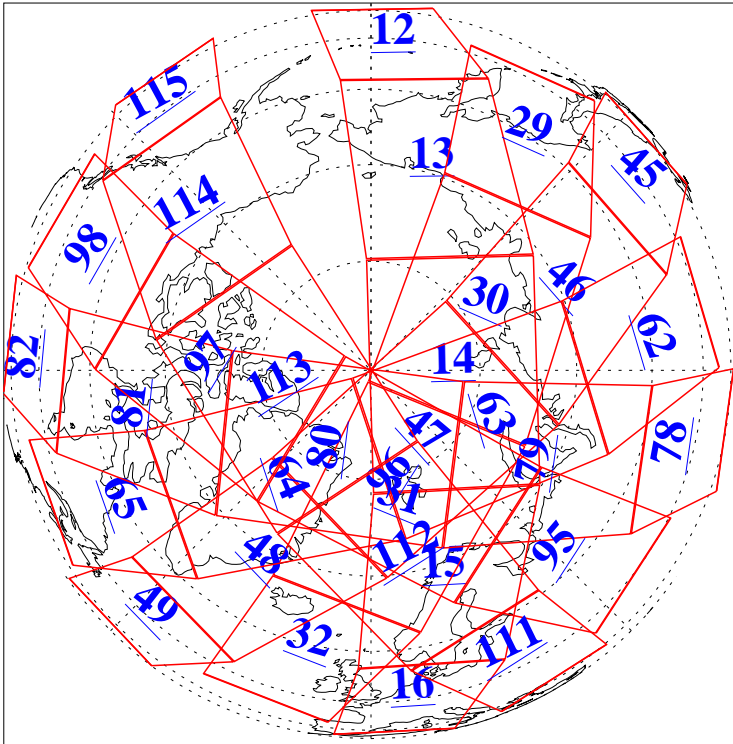

L1B Availability
AMSU Granules: 240
HSB Granules: 0
AIRS Granules: 240

13 Jun 2006
DoY 164
Aqua Day 1501
Granules: 1 to 120

Granules: 121 to 240

Legend: AMSU Available, HSB Available, AIRS Available

L1B Availability
AMSU Granules: 240
HSB Granules: 0
AIRS Granules: 240

13 Jun 2006
DoY 164
Aqua Day 1501
Ascending Granules

Descending Granules

Legend: AMSU Available, HSB Available, AIRS Available

L1B Availability
 AMSU Granules: 240
 HSB Granules: 0
 AIRS Granules: 240

13 Jun 2006
 DoY 164
 Aqua Day 1501

Northern Hemisphere Granules

Southern Hemisphere Granules

Legend: AMSU Available, HSB Available, AIRS Available