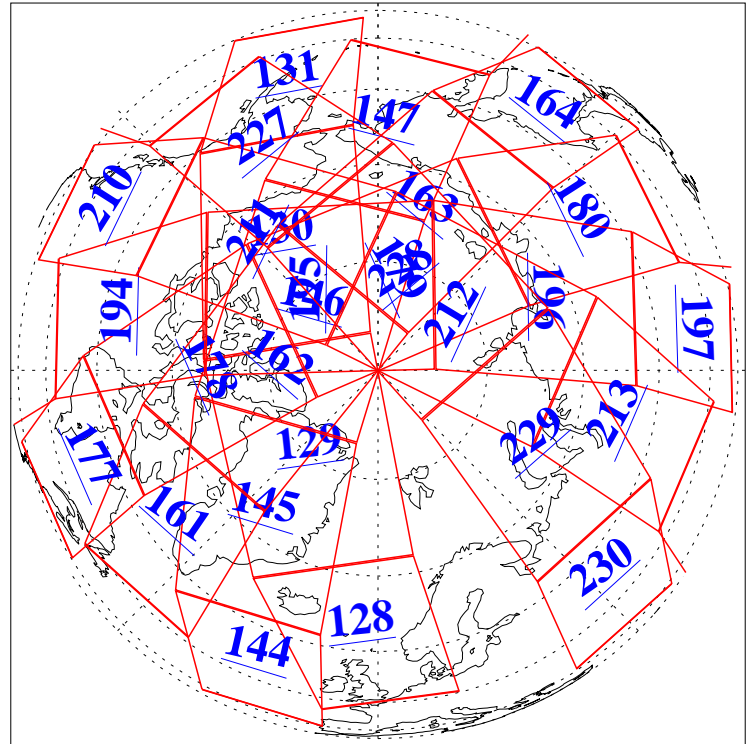

L1B Availability
AMSU Granules: 240
HSB Granules: 0
AIRS Granules: 240

13 Jun 2006
DoY 164
Aqua Day 1501
Granules: 1 to 120

Granules: 121 to 240

Legend: AMSU Available, HSB Available, AIRS Available

L1B Availability
AMSU Granules: 240
HSB Granules: 0
AIRS Granules: 240

13 Jun 2006
DoY 164
Aqua Day 1501
Ascending Granules

Descending Granules

Legend: AMSU Available, HSB Available, AIRS Available

L1B Availability
 AMSU Granules: 240
 HSB Granules: 0
 AIRS Granules: 240

13 Jun 2006
 DoY 164
 Aqua Day 1501

Northern Hemisphere Granules

Southern Hemisphere Granules

Legend: AMSU Available, HSB Available, AIRS Available