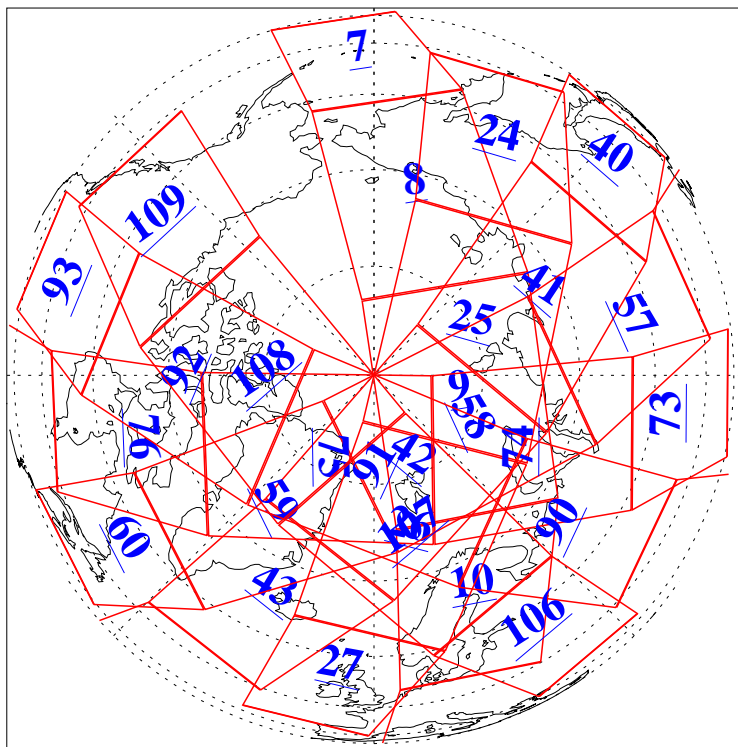

L1B Availability
AMSU Granules: 240
HSB Granules: 0
AIRS Granules: 240

10 Jun 2006
DoY 161
Aqua Day 1498
Granules: 1 to 120

Granules: 121 to 240

Legend: AMSU Available, HSB Available, AIRS Available

L1B Availability
AMSU Granules: 240
HSB Granules: 0
AIRS Granules: 240

10 Jun 2006
DoY 161
Aqua Day 1498

Ascending Granules

Descending Granules

Legend: AMSU Available, HSB Available, AIRS Available

L1B Availability
 AMSU Granules: 240
 HSB Granules: 0
 AIRS Granules: 240

10 Jun 2006
 DoY 161
 Aqua Day 1498

Northern Hemisphere Granules

Southern Hemisphere Granules

Legend: AMSU Available, HSB Available, AIRS Available