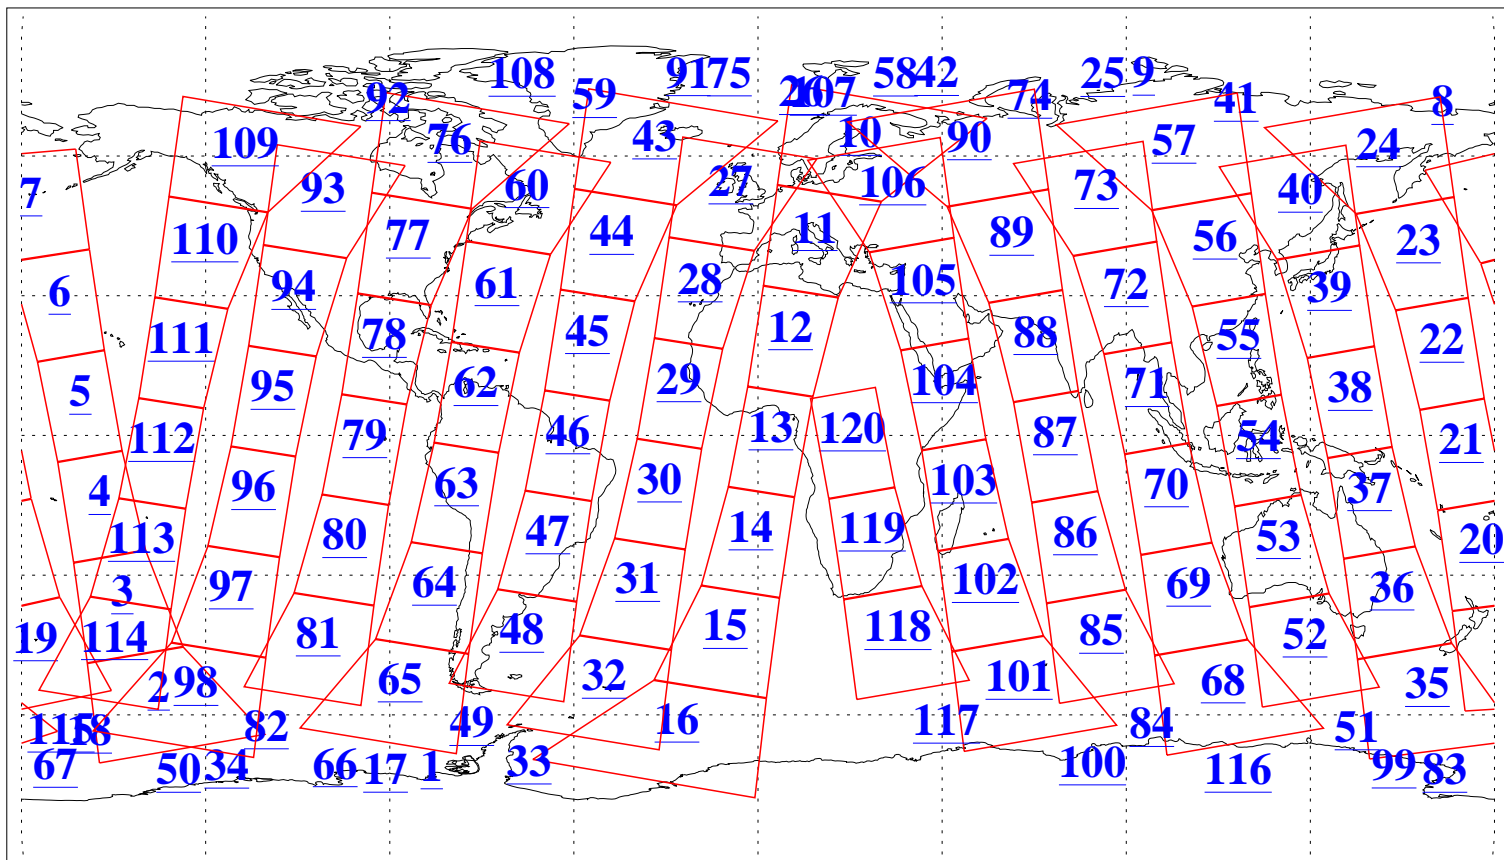

L1B Availability
AMSU Granules: 240
HSB Granules: 0
AIRS Granules: 240

10 Jun 2006
DoY 161
Aqua Day 1498
Granules: 1 to 120

Granules: 121 to 240

Legend: AMSU Available, HSB Available, AIRS Available

L1B Availability
AMSU Granules: 240
HSB Granules: 0
AIRS Granules: 240

10 Jun 2006
DoY 161
Aqua Day 1498

Ascending Granules

Descending Granules

Legend: AMSU Available, HSB Available, AIRS Available

L1B Availability
 AMSU Granules: 240
 HSB Granules: 0
 AIRS Granules: 240

10 Jun 2006
 DoY 161
 Aqua Day 1498

Northern Hemisphere Granules

Southern Hemisphere Granules

Legend: AMSU Available, HSB Available, AIRS Available