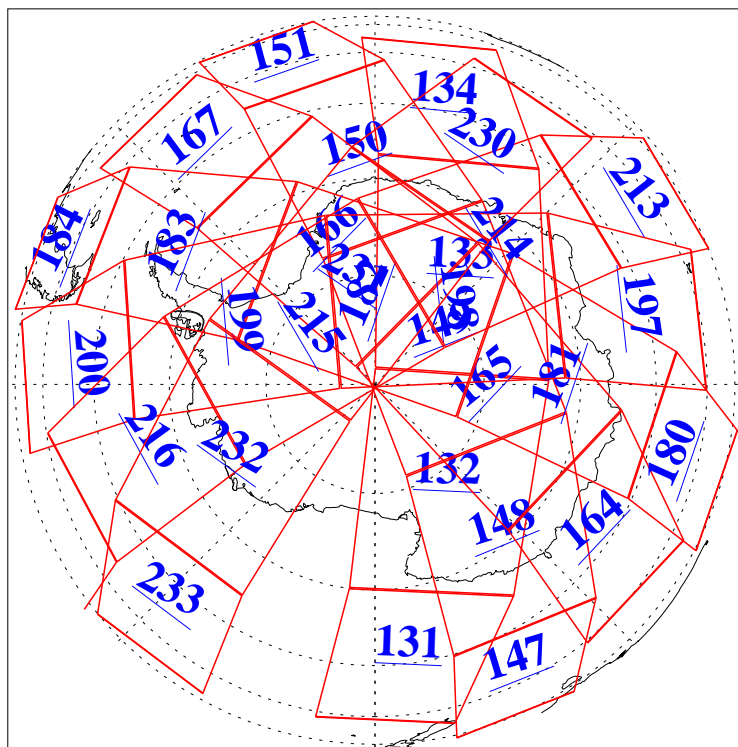

L1B Availability
AMSU Granules: 240
HSB Granules: 0
AIRS Granules: 240

10 Jun 2006
DoY 161
Aqua Day 1498
Granules: 1 to 120

Granules: 121 to 240

Legend: AMSU Available, HSB Available, AIRS Available

L1B Availability
AMSU Granules: 240
HSB Granules: 0
AIRS Granules: 240

10 Jun 2006
DoY 161
Aqua Day 1498

Ascending Granules

Descending Granules

Legend: AMSU Available, HSB Available, AIRS Available

L1B Availability
 AMSU Granules: 240
 HSB Granules: 0
 AIRS Granules: 240

10 Jun 2006
 DoY 161
 Aqua Day 1498

Northern Hemisphere Granules

Southern Hemisphere Granules

Legend: AMSU Available, HSB Available, AIRS Available