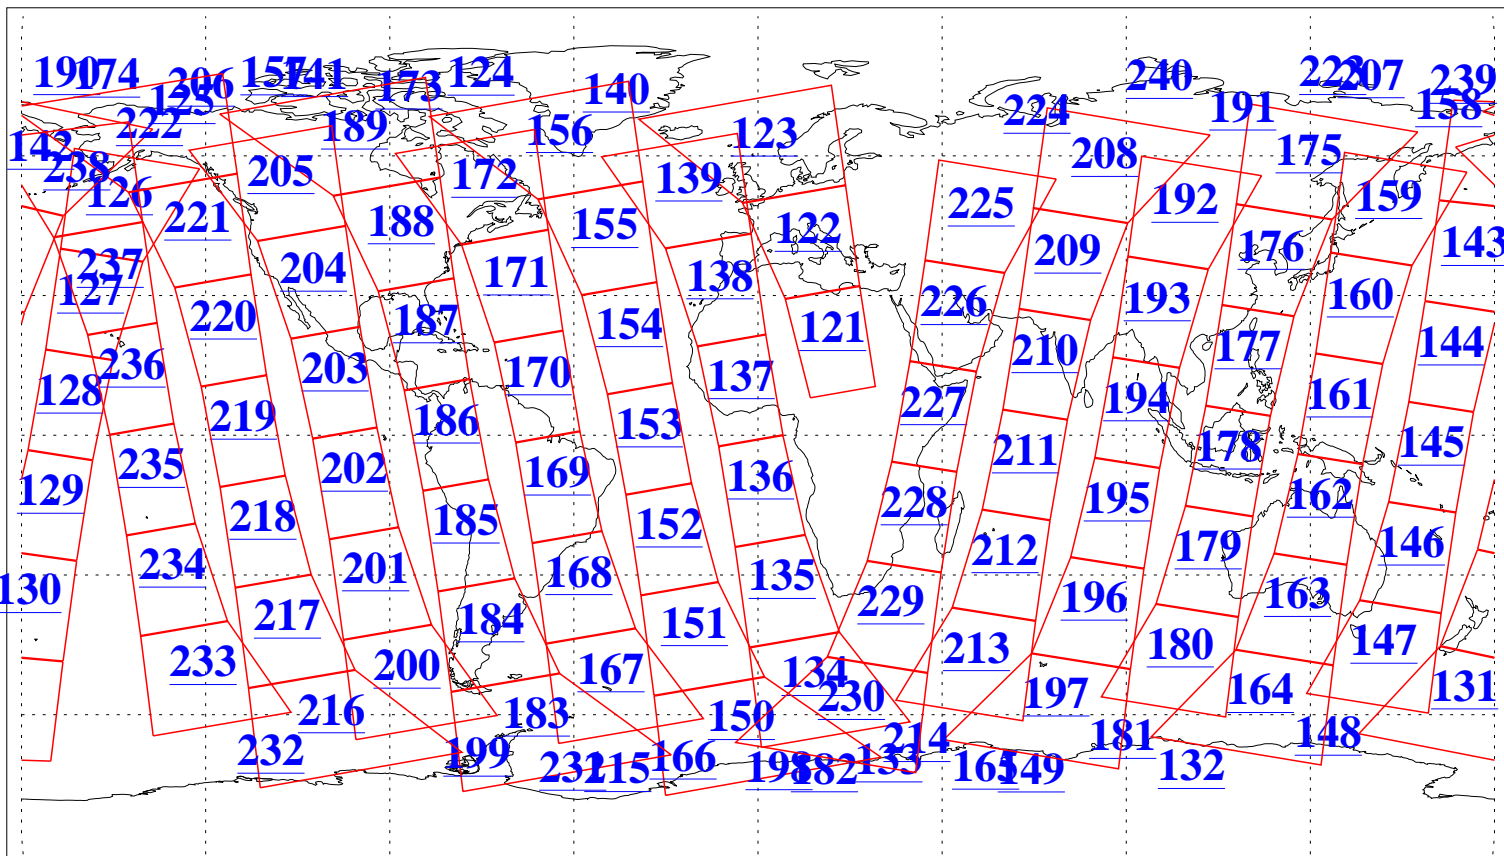

L1B Availability
AMSU Granules: 240
HSB Granules: 0
AIRS Granules: 240

10 Jun 2006
DoY 161
Aqua Day 1498
Granules: 1 to 120

Granules: 121 to 240

Legend: AMSU Available, HSB Available, AIRS Available

L1B Availability
AMSU Granules: 240
HSB Granules: 0
AIRS Granules: 240

10 Jun 2006
DoY 161
Aqua Day 1498

Ascending Granules

Descending Granules

Legend: AMSU Available, HSB Available, AIRS Available

L1B Availability
 AMSU Granules: 240
 HSB Granules: 0
 AIRS Granules: 240

10 Jun 2006
 DoY 161
 Aqua Day 1498

Northern Hemisphere Granules

Southern Hemisphere Granules

Legend: AMSU Available, HSB Available, AIRS Available