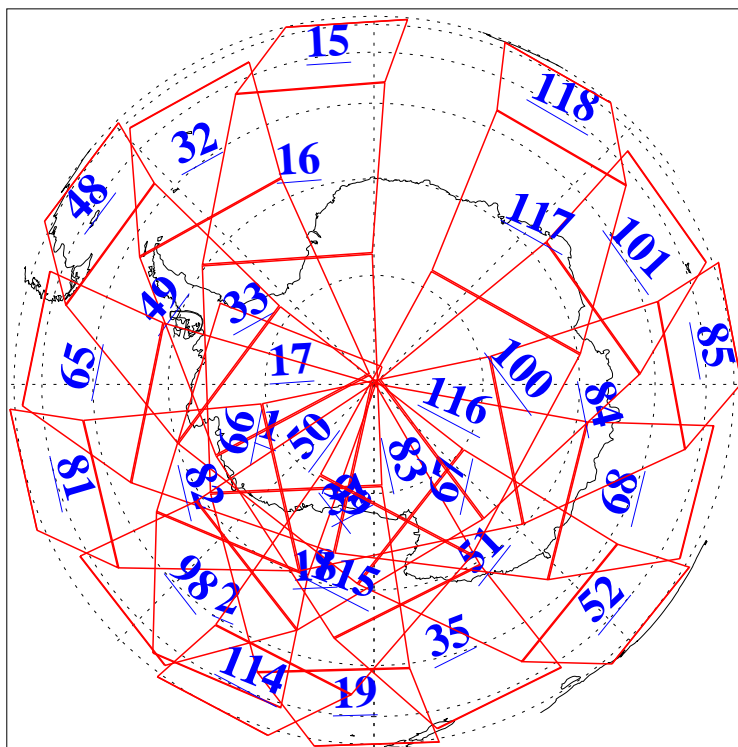

L1B Availability
AMSU Granules: 240
HSB Granules: 0
AIRS Granules: 240

10 Jun 2006
DoY 161
Aqua Day 1498
Granules: 1 to 120

Granules: 121 to 240

Legend: AMSU Available, HSB Available, AIRS Available

L1B Availability
AMSU Granules: 240
HSB Granules: 0
AIRS Granules: 240

10 Jun 2006
DoY 161
Aqua Day 1498

Ascending Granules

Descending Granules

Legend: AMSU Available, HSB Available, AIRS Available

L1B Availability
 AMSU Granules: 240
 HSB Granules: 0
 AIRS Granules: 240

10 Jun 2006
 DoY 161
 Aqua Day 1498

Northern Hemisphere Granules

Southern Hemisphere Granules

Legend: AMSU Available, HSB Available, AIRS Available