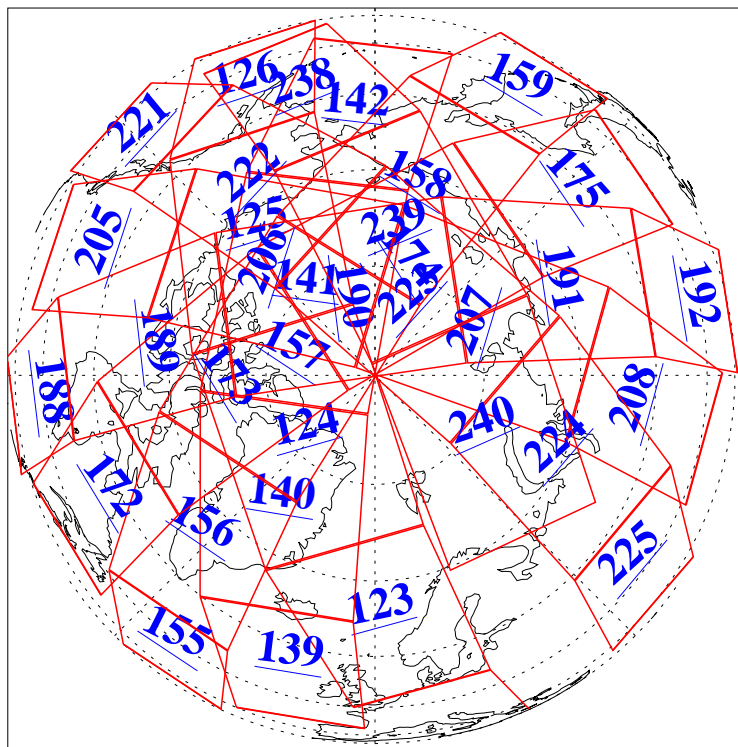

L1B Availability
AMSU Granules: 240
HSB Granules: 0
AIRS Granules: 240

10 Jun 2006
DoY 161
Aqua Day 1498
Granules: 1 to 120

Granules: 121 to 240

Legend: AMSU Available, HSB Available, AIRS Available

L1B Availability
AMSU Granules: 240
HSB Granules: 0
AIRS Granules: 240

10 Jun 2006
DoY 161
Aqua Day 1498

Ascending Granules

Descending Granules

Legend: AMSU Available, HSB Available, AIRS Available

L1B Availability
 AMSU Granules: 240
 HSB Granules: 0
 AIRS Granules: 240

10 Jun 2006
 DoY 161
 Aqua Day 1498

Northern Hemisphere Granules

Southern Hemisphere Granules

Legend: AMSU Available, HSB Available, AIRS Available