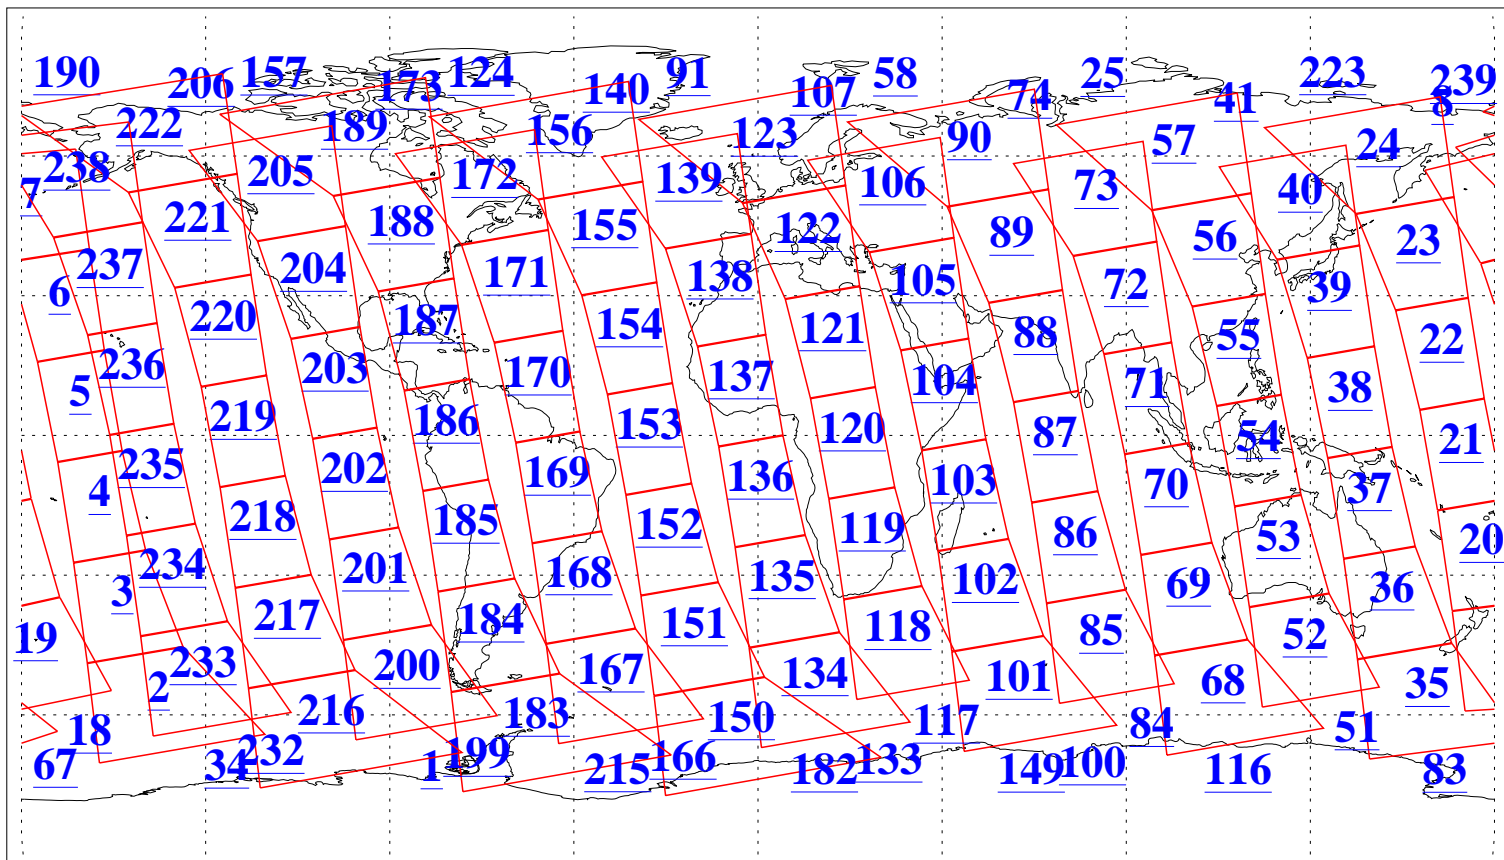

L1B Availability
AMSU Granules: 240
HSB Granules: 0
AIRS Granules: 240

10 Jun 2006
DoY 161
Aqua Day 1498
Granules: 1 to 120

Granules: 121 to 240

Legend: AMSU Available, HSB Available, AIRS Available

L1B Availability
AMSU Granules: 240
HSB Granules: 0
AIRS Granules: 240

10 Jun 2006
DoY 161
Aqua Day 1498

Ascending Granules

Descending Granules

Legend: AMSU Available, HSB Available, AIRS Available

L1B Availability
 AMSU Granules: 240
 HSB Granules: 0
 AIRS Granules: 240

10 Jun 2006
 DoY 161
 Aqua Day 1498

Northern Hemisphere Granules

Southern Hemisphere Granules

Legend: AMSU Available, HSB Available, AIRS Available