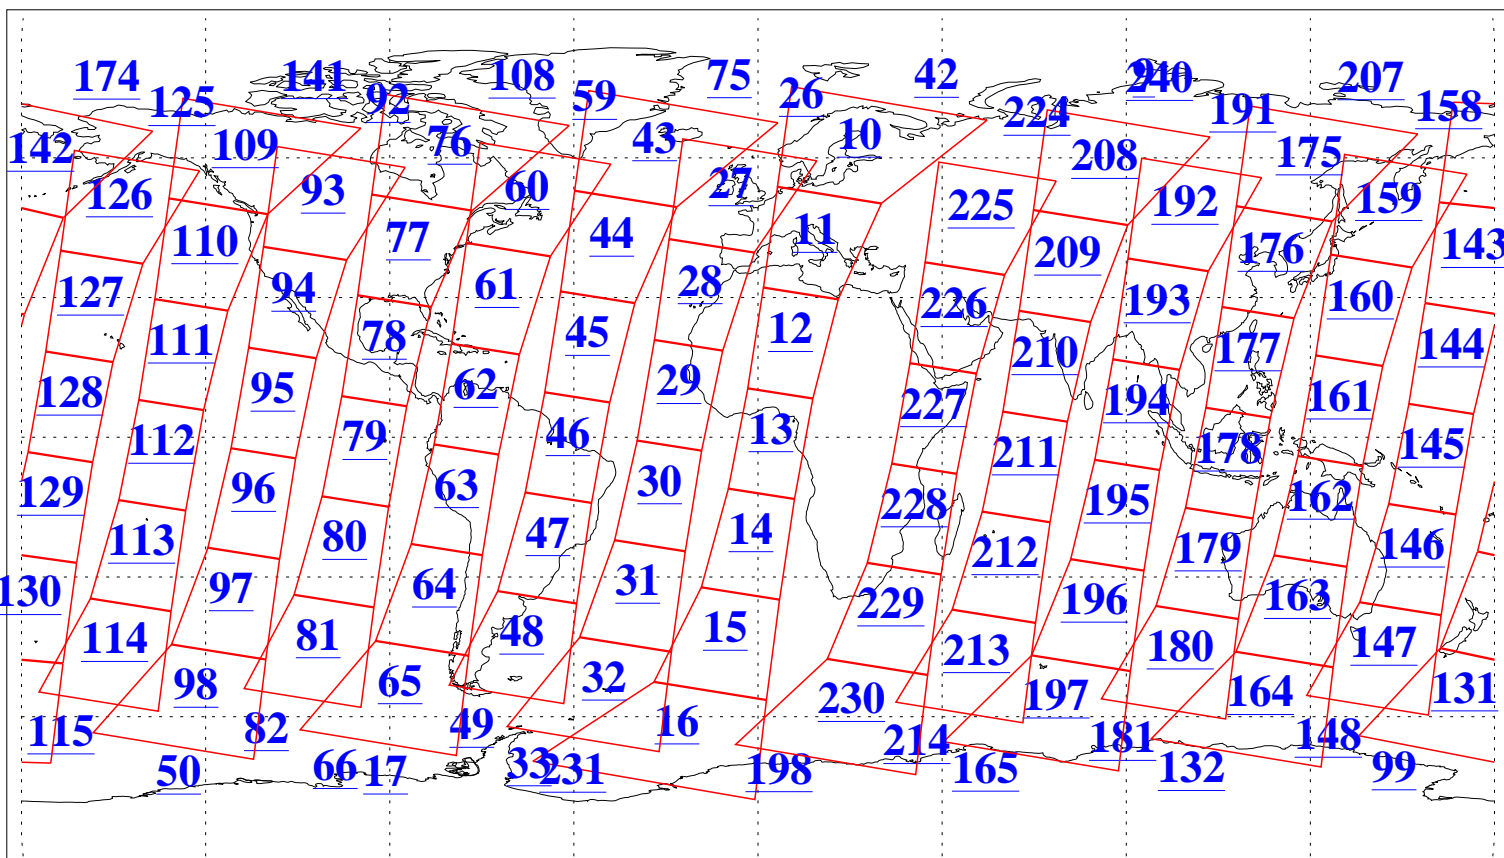

L1B Availability
AMSU Granules: 240
HSB Granules: 0
AIRS Granules: 240

10 Jun 2006
DoY 161
Aqua Day 1498
Granules: 1 to 120

Granules: 121 to 240

Legend: AMSU Available, HSB Available, AIRS Available

L1B Availability
AMSU Granules: 240
HSB Granules: 0
AIRS Granules: 240

10 Jun 2006
DoY 161
Aqua Day 1498

Ascending Granules

Descending Granules

Legend: AMSU Available, HSB Available, AIRS Available

L1B Availability
 AMSU Granules: 240
 HSB Granules: 0
 AIRS Granules: 240

10 Jun 2006
 DoY 161
 Aqua Day 1498

Northern Hemisphere Granules

Southern Hemisphere Granules

Legend: AMSU Available, HSB Available, AIRS Available