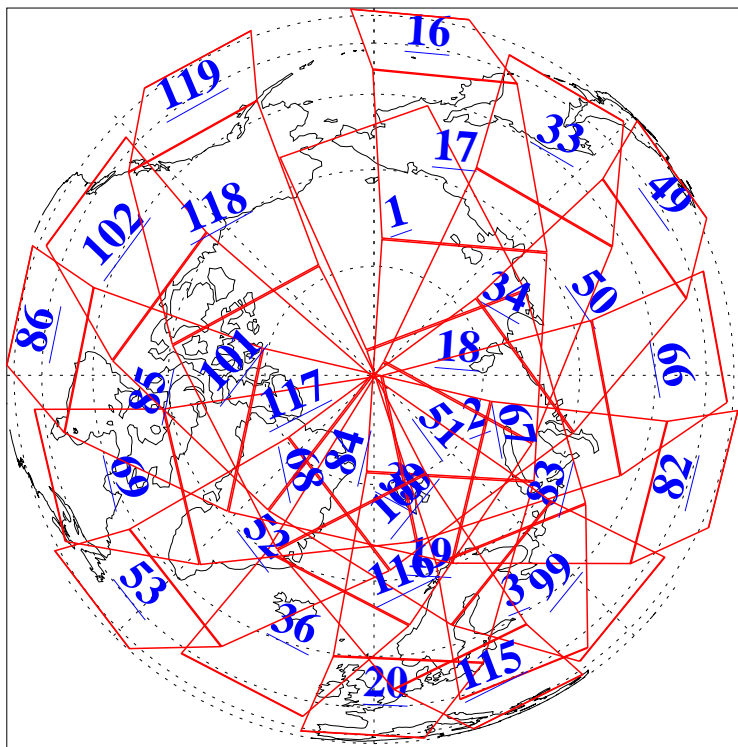

L1B Availability
AMSU Granules: 240
HSB Granules: 0
AIRS Granules: 240

9 Jun 2006
DoY 160
Aqua Day 1497
Granules: 1 to 120

Granules: 121 to 240

Legend: AMSU Available, HSB Available, AIRS Available

L1B Availability
AMSU Granules: 240
HSB Granules: 0
AIRS Granules: 240

9 Jun 2006
DoY 160
Aqua Day 1497

Ascending Granules

Descending Granules

Legend: AMSU Available, HSB Available, AIRS Available

L1B Availability
 AMSU Granules: 240
 HSB Granules: 0
 AIRS Granules: 240

9 Jun 2006
 DoY 160
 Aqua Day 1497

Northern Hemisphere Granules

Southern Hemisphere Granules

Legend: AMSU Available, HSB Available, AIRS Available