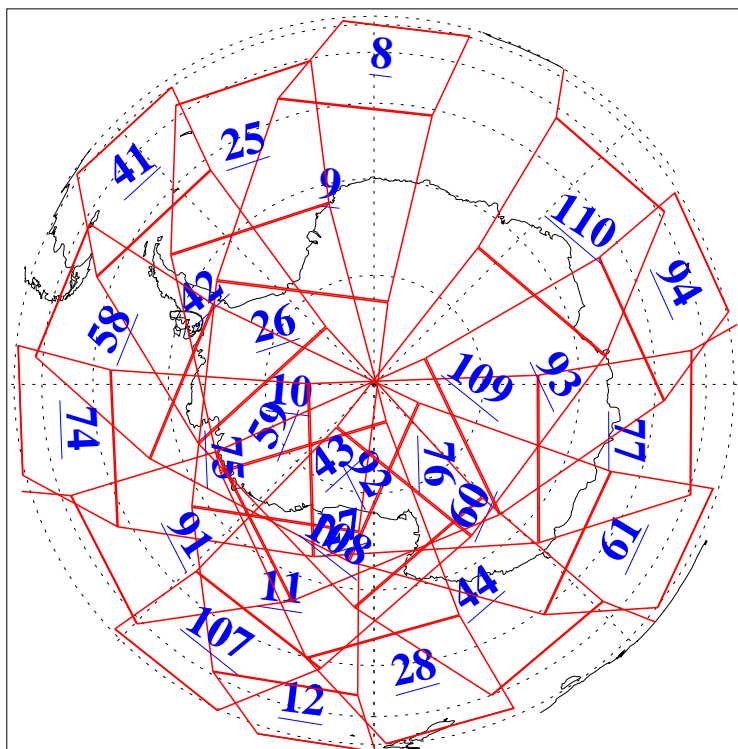

L1B Availability
AMSU Granules: 240
HSB Granules: 0
AIRS Granules: 240

9 Jun 2006
DoY 160
Aqua Day 1497
Granules: 1 to 120

Granules: 121 to 240

Legend: AMSU Available, HSB Available, AIRS Available

L1B Availability
AMSU Granules: 240
HSB Granules: 0
AIRS Granules: 240

9 Jun 2006
DoY 160
Aqua Day 1497

Ascending Granules

Descending Granules

Legend: AMSU Available, HSB Available, AIRS Available

L1B Availability
 AMSU Granules: 240
 HSB Granules: 0
 AIRS Granules: 240

9 Jun 2006
 DoY 160
 Aqua Day 1497

Northern Hemisphere Granules

Southern Hemisphere Granules

Legend: AMSU Available, HSB Available, AIRS Available