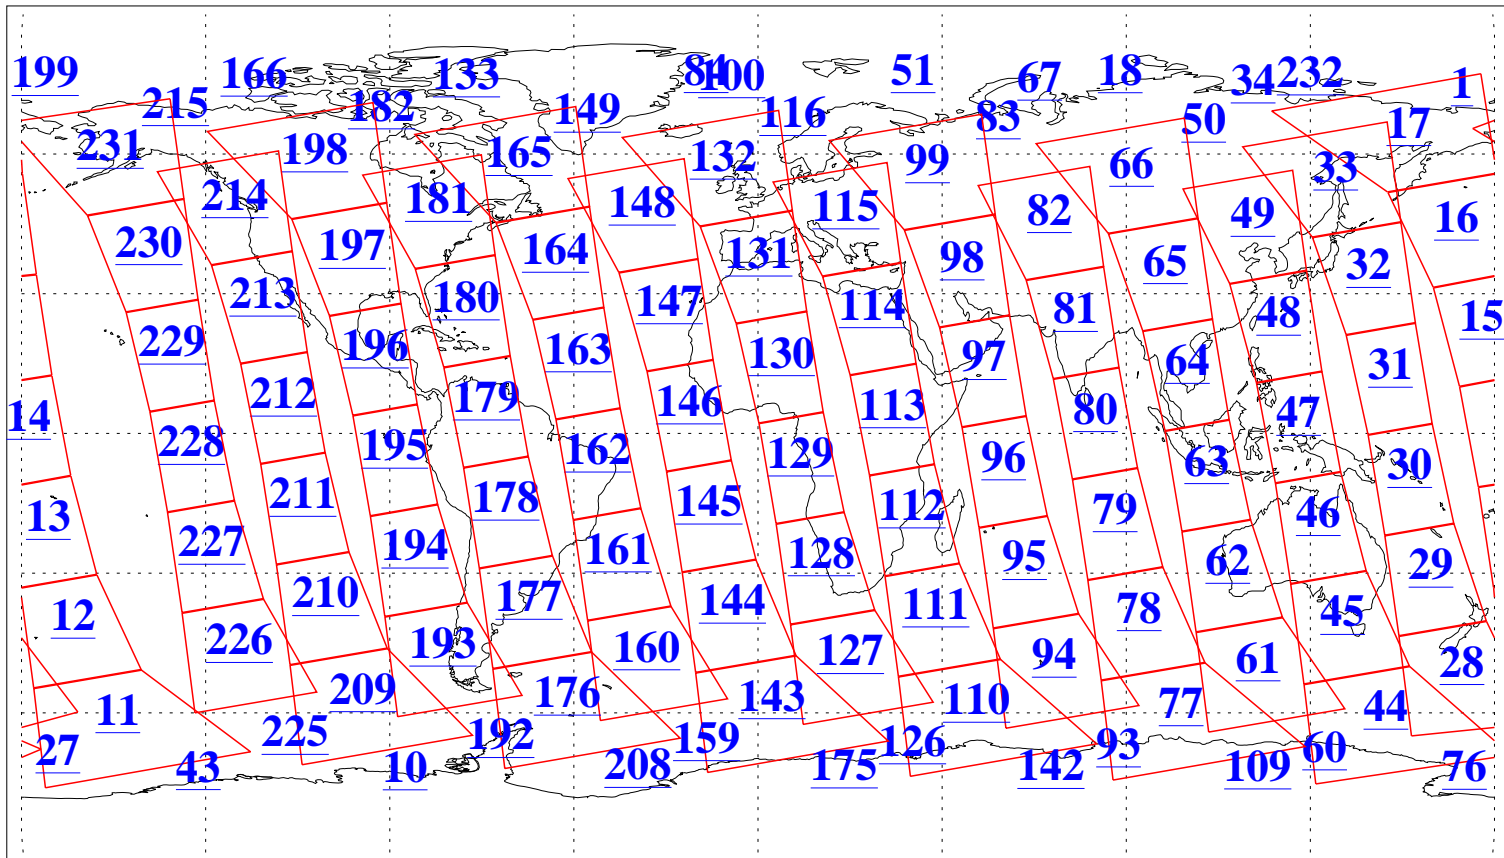

L1B Availability
AMSU Granules: 240
HSB Granules: 0
AIRS Granules: 240

9 Jun 2006
DoY 160
Aqua Day 1497
Granules: 1 to 120

Granules: 121 to 240

Legend: AMSU Available, HSB Available, AIRS Available

L1B Availability
AMSU Granules: 240
HSB Granules: 0
AIRS Granules: 240

9 Jun 2006
DoY 160
Aqua Day 1497

Ascending Granules

Descending Granules

Legend: AMSU Available, HSB Available, AIRS Available

L1B Availability
 AMSU Granules: 240
 HSB Granules: 0
 AIRS Granules: 240

9 Jun 2006
 DoY 160
 Aqua Day 1497

Northern Hemisphere Granules

Southern Hemisphere Granules

Legend: AMSU Available, HSB Available, AIRS Available