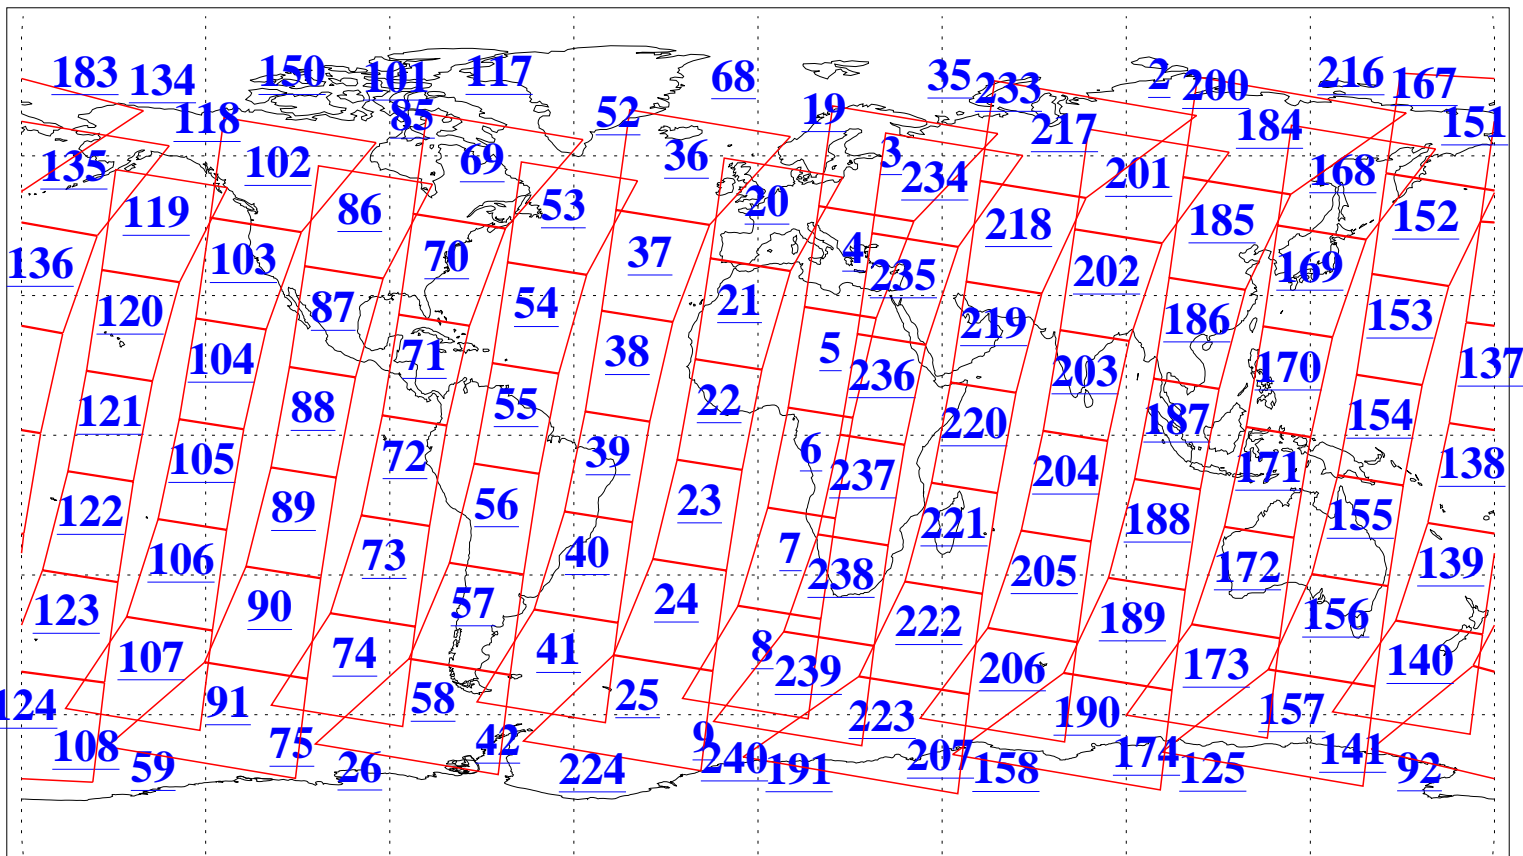

L1B Availability
AMSU Granules: 240
HSB Granules: 0
AIRS Granules: 240

9 Jun 2006
DoY 160
Aqua Day 1497
Granules: 1 to 120

Granules: 121 to 240

Legend: AMSU Available, HSB Available, AIRS Available

L1B Availability
AMSU Granules: 240
HSB Granules: 0
AIRS Granules: 240

9 Jun 2006
DoY 160
Aqua Day 1497

Ascending Granules

Descending Granules

Legend: AMSU Available, HSB Available, AIRS Available

L1B Availability
 AMSU Granules: 240
 HSB Granules: 0
 AIRS Granules: 240

9 Jun 2006
 DoY 160
 Aqua Day 1497

Northern Hemisphere Granules

Southern Hemisphere Granules

Legend: AMSU Available, HSB Available, AIRS Available