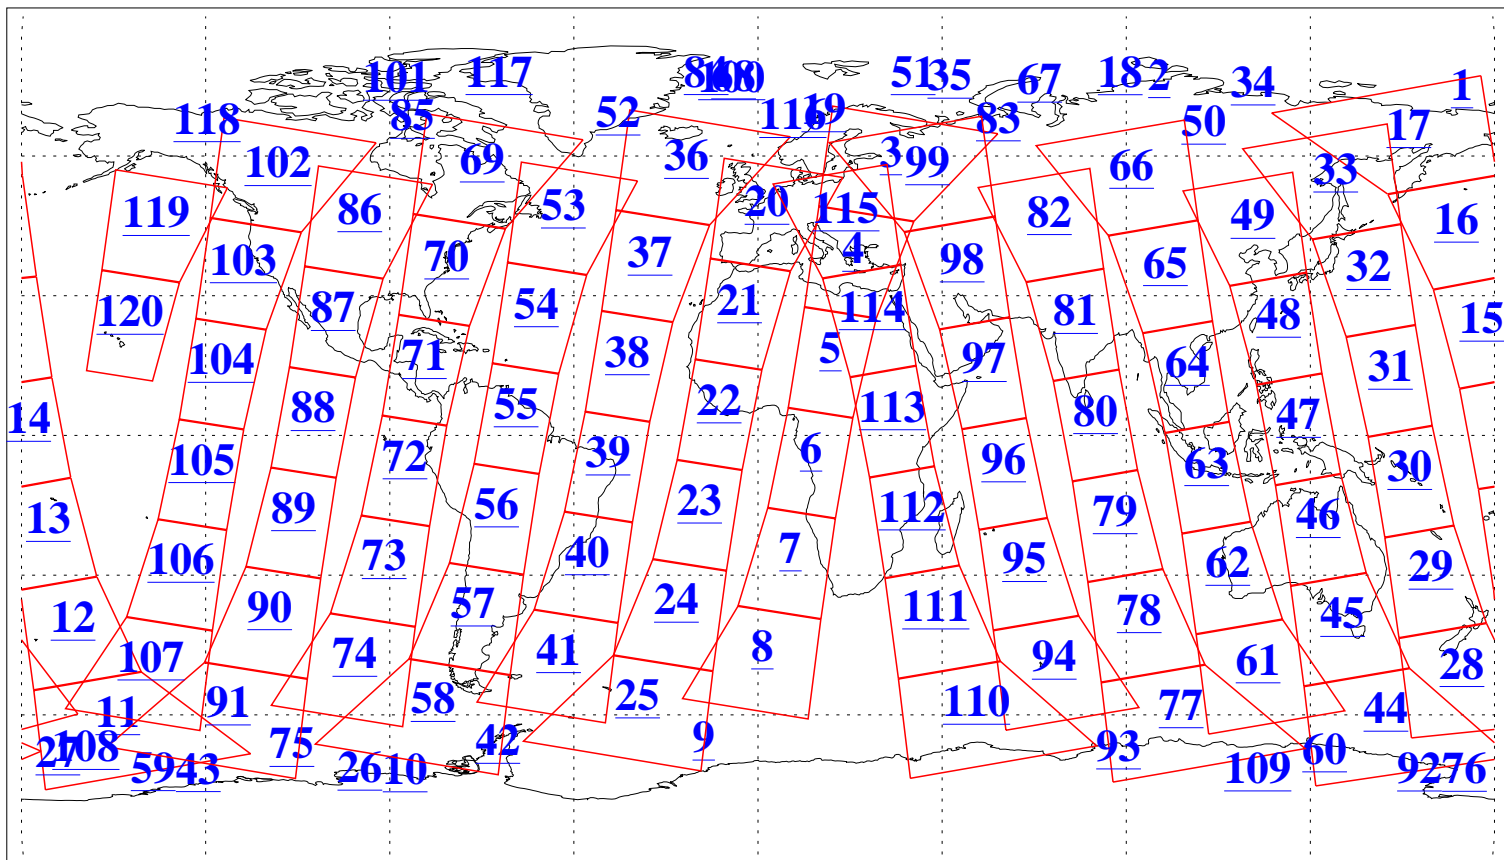

L1B Availability
AMSU Granules: 240
HSB Granules: 0
AIRS Granules: 240

9 Jun 2006
DoY 160
Aqua Day 1497
Granules: 1 to 120

Granules: 121 to 240

Legend: AMSU Available, HSB Available, AIRS Available

L1B Availability
AMSU Granules: 240
HSB Granules: 0
AIRS Granules: 240

9 Jun 2006
DoY 160
Aqua Day 1497

Ascending Granules

Descending Granules

Legend: AMSU Available, HSB Available, AIRS Available

L1B Availability
 AMSU Granules: 240
 HSB Granules: 0
 AIRS Granules: 240

9 Jun 2006
 DoY 160
 Aqua Day 1497

Northern Hemisphere Granules

Southern Hemisphere Granules

Legend: AMSU Available, HSB Available, AIRS Available