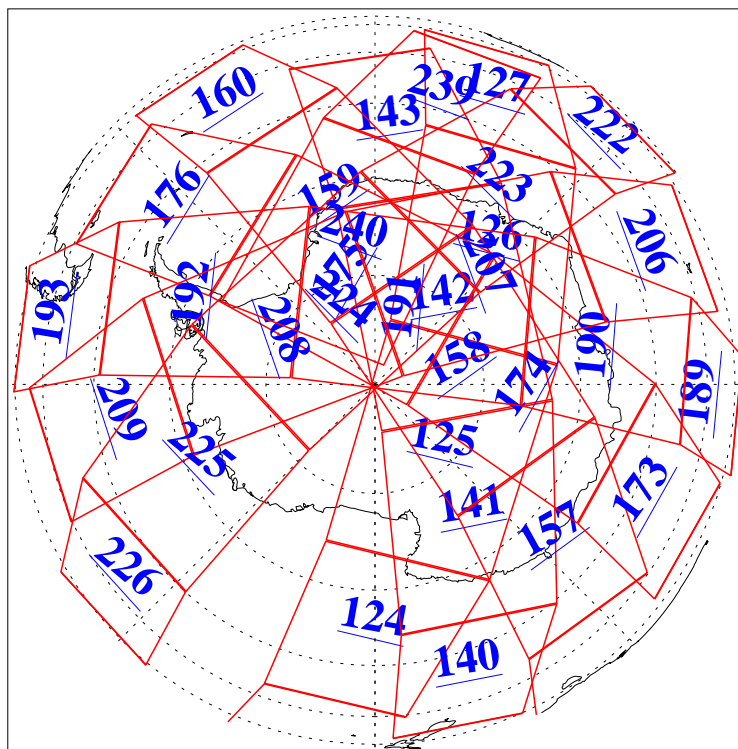

L1B Availability
AMSU Granules: 240
HSB Granules: 0
AIRS Granules: 240

9 Jun 2006
DoY 160
Aqua Day 1497
Granules: 1 to 120

Granules: 121 to 240

Legend: AMSU Available, HSB Available, AIRS Available

L1B Availability
AMSU Granules: 240
HSB Granules: 0
AIRS Granules: 240

9 Jun 2006
DoY 160
Aqua Day 1497

Ascending Granules

Descending Granules

Legend: AMSU Available, HSB Available, AIRS Available

L1B Availability
 AMSU Granules: 240
 HSB Granules: 0
 AIRS Granules: 240

9 Jun 2006
 DoY 160
 Aqua Day 1497

Northern Hemisphere Granules

Southern Hemisphere Granules

Legend: AMSU Available, HSB Available, AIRS Available