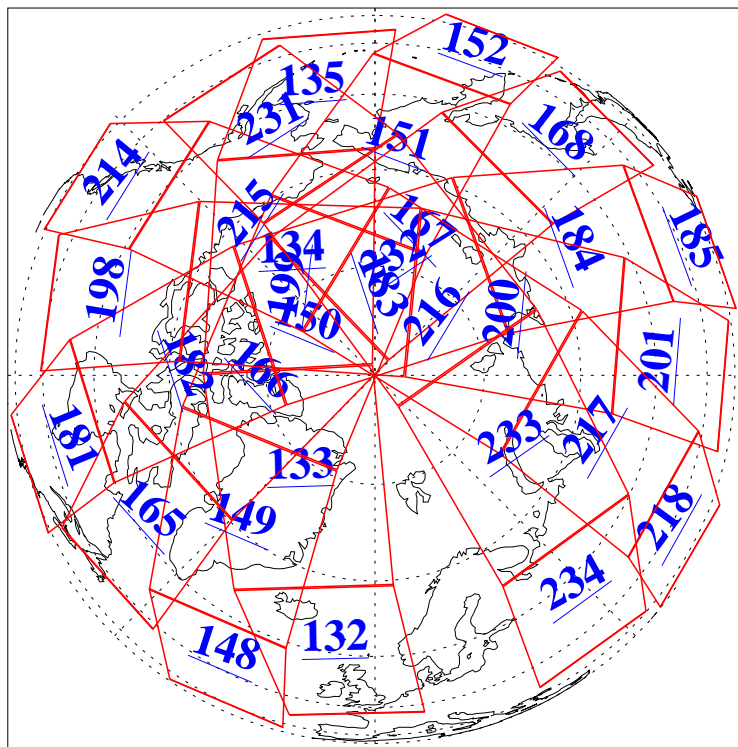

L1B Availability
AMSU Granules: 240
HSB Granules: 0
AIRS Granules: 240

9 Jun 2006
DoY 160
Aqua Day 1497
Granules: 1 to 120

Granules: 121 to 240

Legend: AMSU Available, HSB Available, AIRS Available

L1B Availability
AMSU Granules: 240
HSB Granules: 0
AIRS Granules: 240

9 Jun 2006
DoY 160
Aqua Day 1497

Ascending Granules

Descending Granules

Legend: AMSU Available, HSB Available, AIRS Available

L1B Availability
 AMSU Granules: 240
 HSB Granules: 0
 AIRS Granules: 240

9 Jun 2006
 DoY 160
 Aqua Day 1497

Northern Hemisphere Granules

Southern Hemisphere Granules

Legend: AMSU Available, HSB Available, AIRS Available