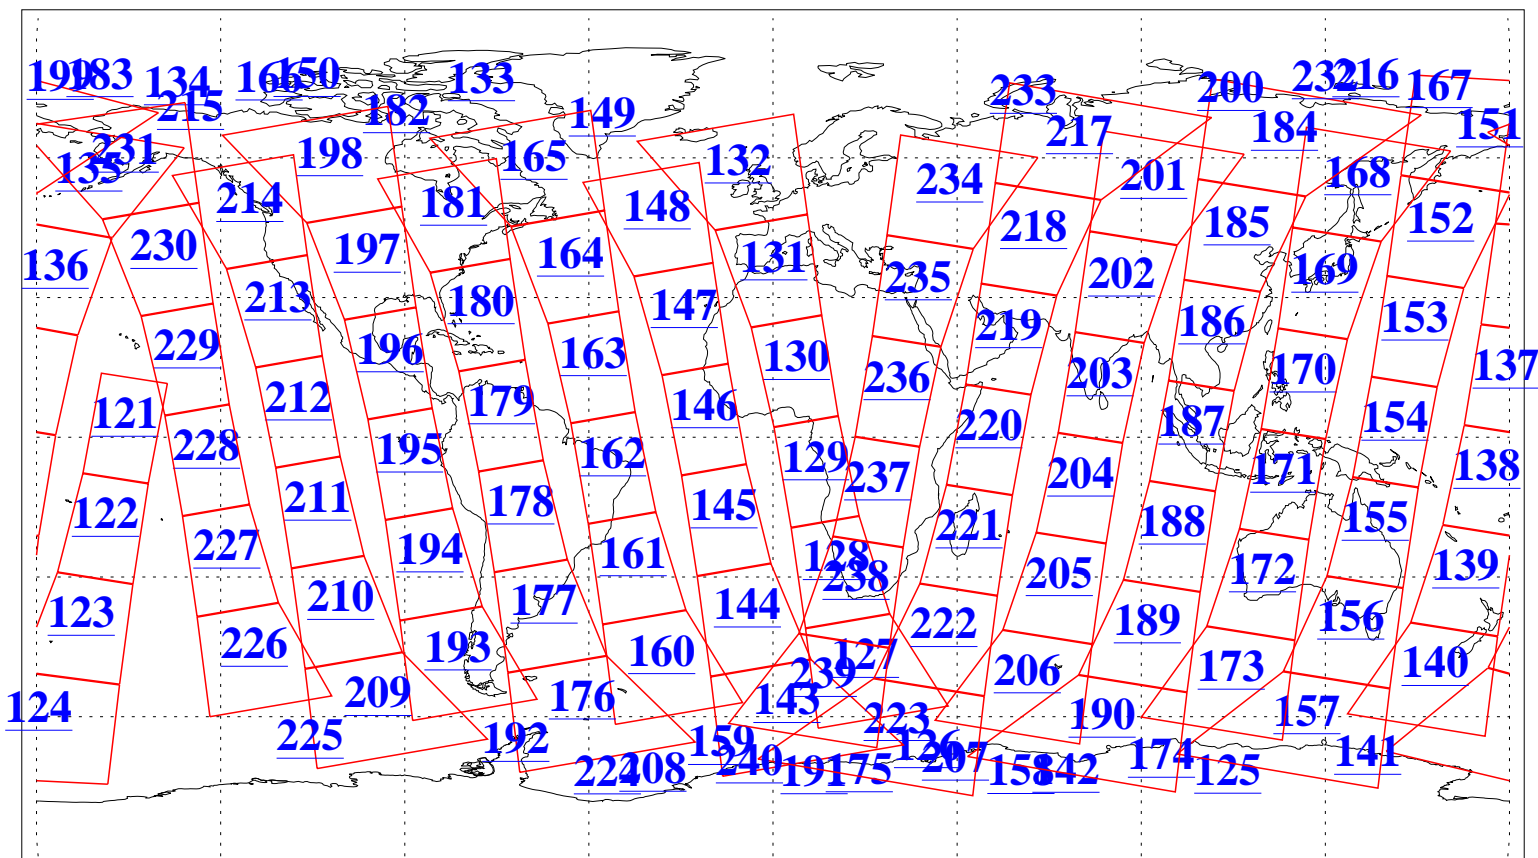

L1B Availability
AMSU Granules: 240
HSB Granules: 0
AIRS Granules: 240

9 Jun 2006
DoY 160
Aqua Day 1497
Granules: 1 to 120

Granules: 121 to 240

Legend: AMSU Available, HSB Available, AIRS Available

L1B Availability
AMSU Granules: 240
HSB Granules: 0
AIRS Granules: 240