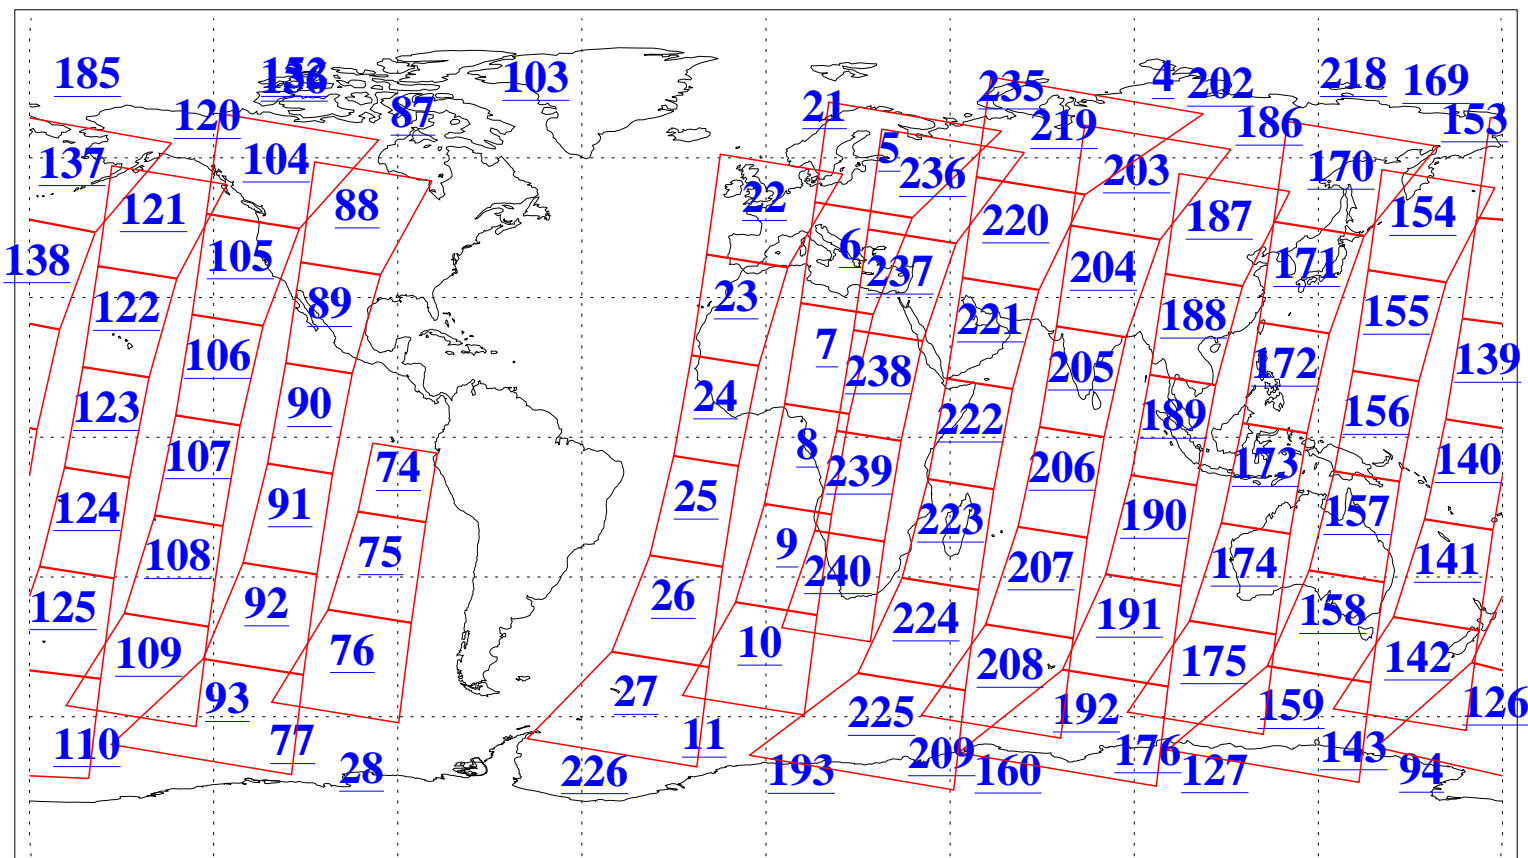

L1B Availability
AMSU Granules: 202
HSB Granules: 0
AIRS Granules: 202

7 Jun 2006
DoY 158
Aqua Day 1495
Granules: 1 to 120

Granules: 121 to 240

Legend: AMSU Available, HSB Available, AIRS Available

L1B Availability
AMSU Granules: 202
HSB Granules: 0
AIRS Granules: 202

7 Jun 2006
DoY 158
Aqua Day 1495
Ascending Granules

Descending Granules

Legend: AMSU Available, HSB Available, AIRS Available

L1B Availability
 AMSU Granules: 202
 HSB Granules: 0
 AIRS Granules: 202

7 Jun 2006
 DoY 158
 Aqua Day 1495

Northern Hemisphere Granules

Southern Hemisphere Granules

Legend: AMSU Available, HSB Available, AIRS Available