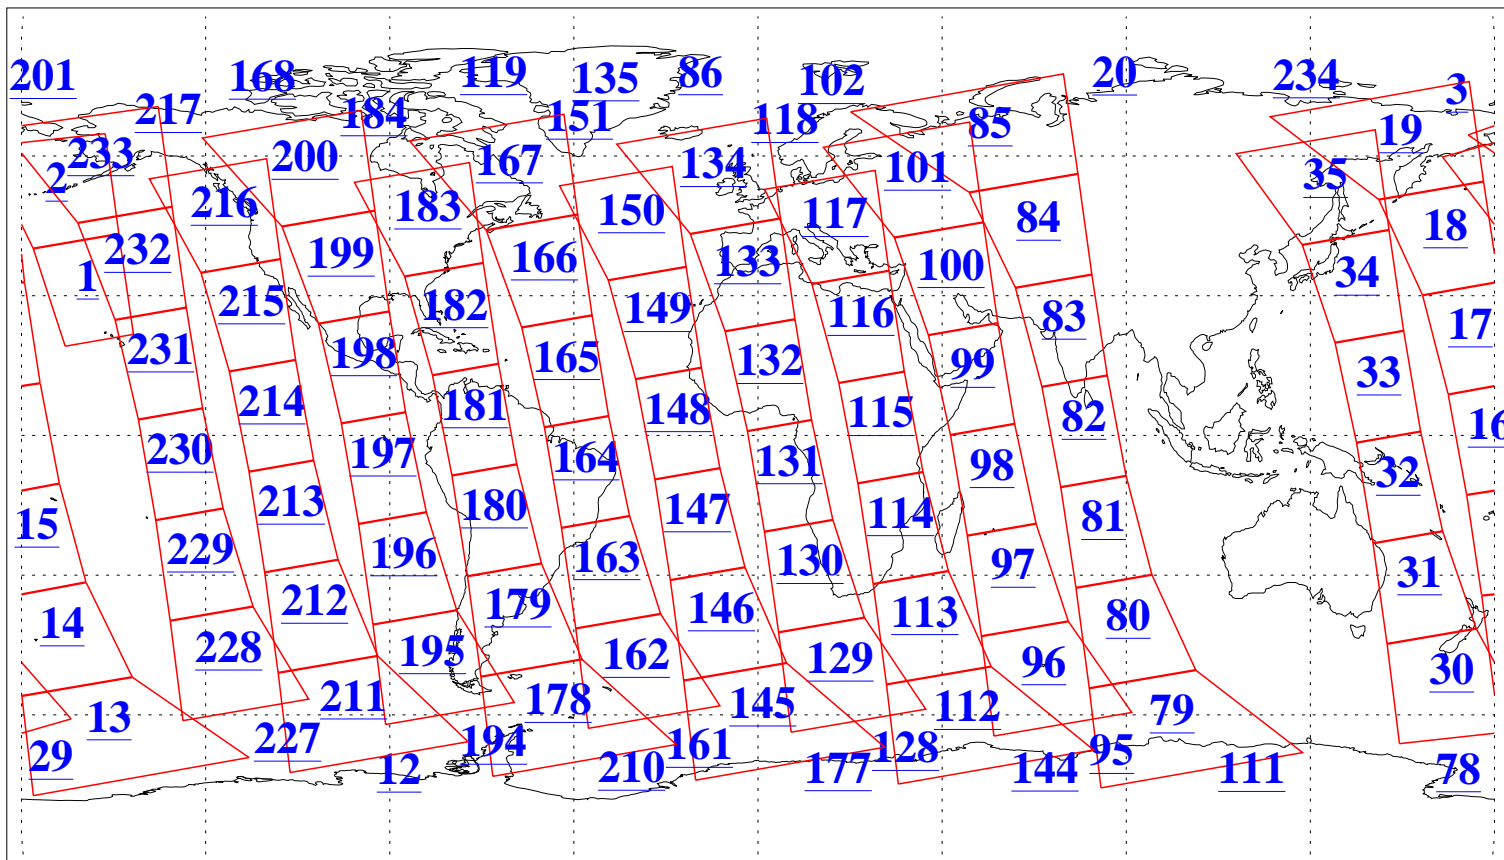

L1B Availability
AMSU Granules: 202
HSB Granules: 0
AIRS Granules: 202

7 Jun 2006
DoY 158
Aqua Day 1495
Granules: 1 to 120

Granules: 121 to 240

Legend: AMSU Available, HSB Available, AIRS Available

L1B Availability
AMSU Granules: 202
HSB Granules: 0
AIRS Granules: 202

7 Jun 2006
DoY 158
Aqua Day 1495
Ascending Granules

Descending Granules

Legend: AMSU Available, HSB Available, AIRS Available

L1B Availability
 AMSU Granules: 202
 HSB Granules: 0
 AIRS Granules: 202

7 Jun 2006
 DoY 158
 Aqua Day 1495

Northern Hemisphere Granules

Southern Hemisphere Granules

Legend: AMSU Available, HSB Available, AIRS Available