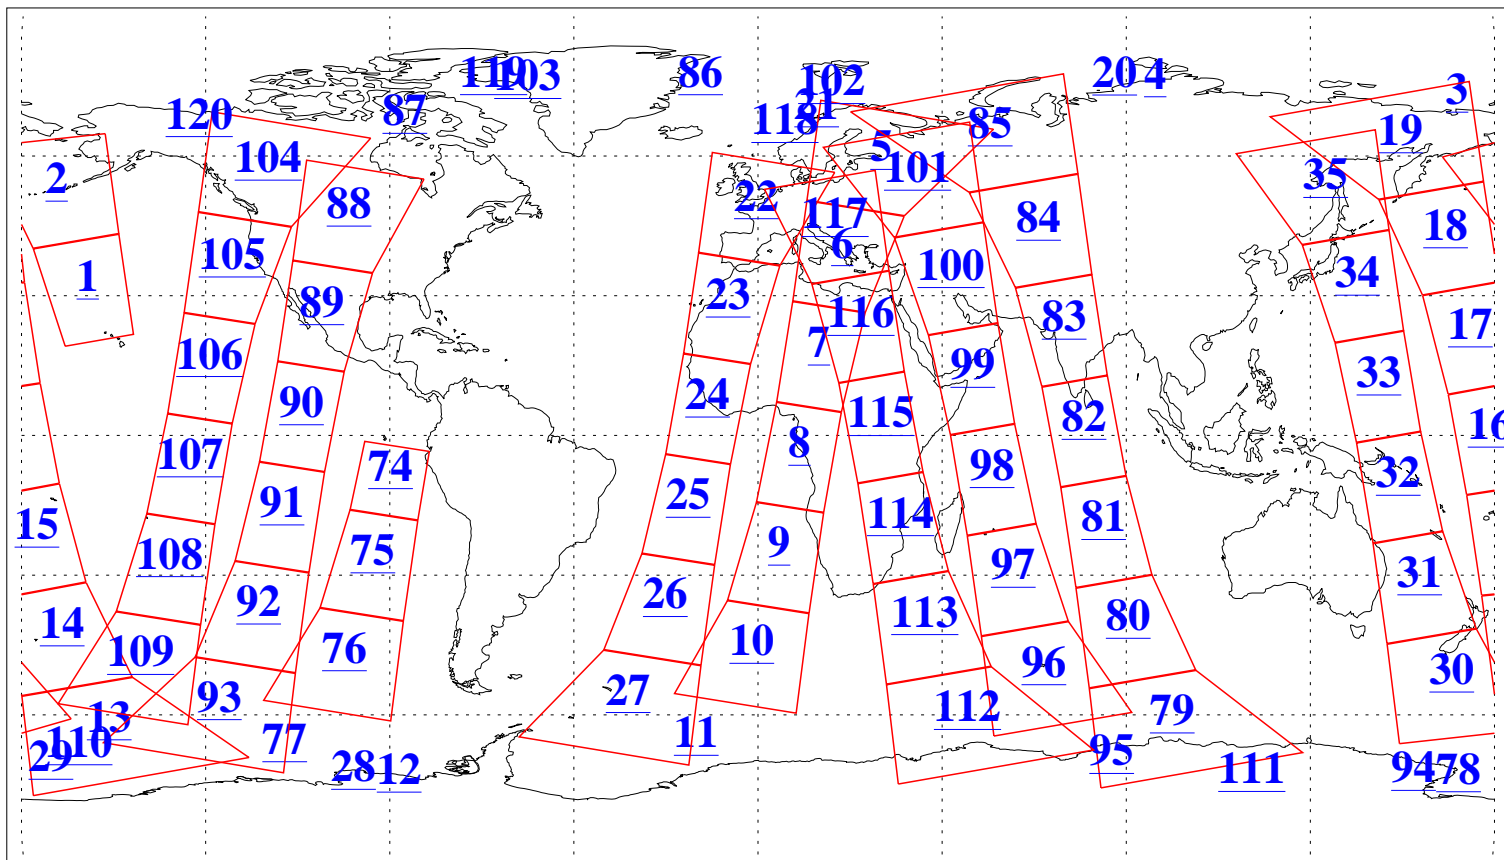

L1B Availability
AMSU Granules: 202
HSB Granules: 0
AIRS Granules: 202

7 Jun 2006
DoY 158
Aqua Day 1495
Granules: 1 to 120

Granules: 121 to 240

Legend: AMSU Available, HSB Available, AIRS Available

L1B Availability
AMSU Granules: 202
HSB Granules: 0
AIRS Granules: 202

7 Jun 2006
DoY 158
Aqua Day 1495
Ascending Granules

Descending Granules

Legend: AMSU Available, HSB Available, AIRS Available

L1B Availability
 AMSU Granules: 202
 HSB Granules: 0
 AIRS Granules: 202

7 Jun 2006
 DoY 158
 Aqua Day 1495

Northern Hemisphere Granules

Southern Hemisphere Granules

Legend: AMSU Available, HSB Available, AIRS Available