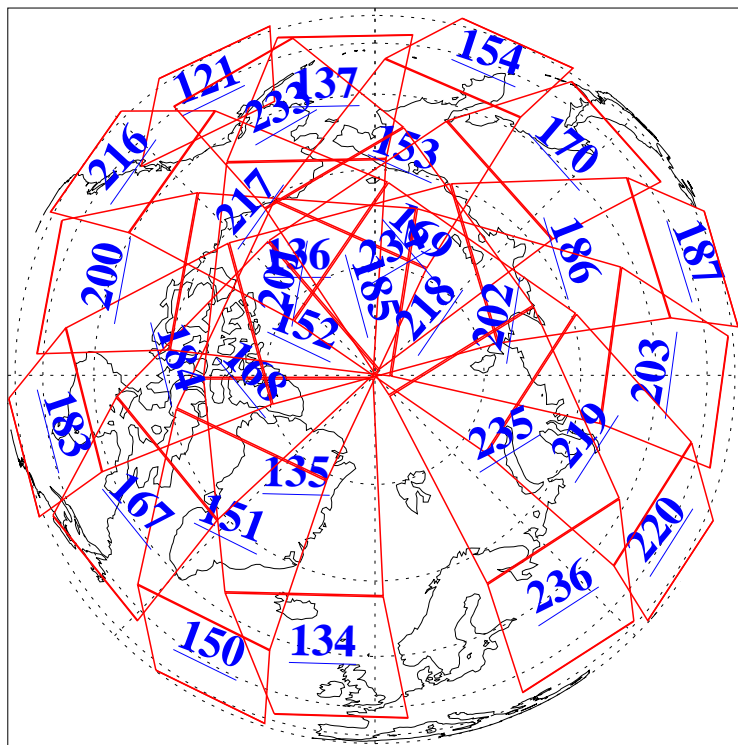

L1B Availability
AMSU Granules: 202
HSB Granules: 0
AIRS Granules: 202

7 Jun 2006
DoY 158
Aqua Day 1495
Granules: 1 to 120

Granules: 121 to 240

Legend: AMSU Available, HSB Available, AIRS Available

L1B Availability
AMSU Granules: 202
HSB Granules: 0
AIRS Granules: 202

7 Jun 2006
DoY 158
Aqua Day 1495
Ascending Granules

Descending Granules

Legend: AMSU Available, HSB Available, AIRS Available

L1B Availability
 AMSU Granules: 202
 HSB Granules: 0
 AIRS Granules: 202

7 Jun 2006
 DoY 158
 Aqua Day 1495

Northern Hemisphere Granules

Southern Hemisphere Granules

Legend: AMSU Available, HSB Available, AIRS Available