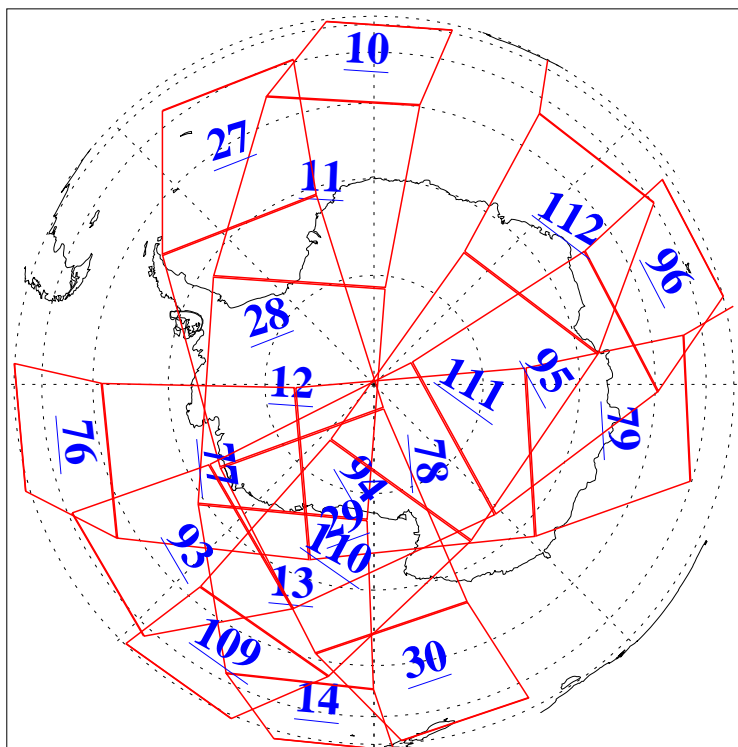

L1B Availability
AMSU Granules: 202
HSB Granules: 0
AIRS Granules: 202

7 Jun 2006
DoY 158
Aqua Day 1495
Granules: 1 to 120

Granules: 121 to 240

Legend: AMSU Available, HSB Available, AIRS Available

L1B Availability
AMSU Granules: 202
HSB Granules: 0
AIRS Granules: 202

7 Jun 2006
DoY 158
Aqua Day 1495
Ascending Granules

Descending Granules

Legend: AMSU Available, HSB Available, AIRS Available

L1B Availability
 AMSU Granules: 202
 HSB Granules: 0
 AIRS Granules: 202

7 Jun 2006
 DoY 158
 Aqua Day 1495

Northern Hemisphere Granules

Southern Hemisphere Granules

Legend: AMSU Available, HSB Available, AIRS Available