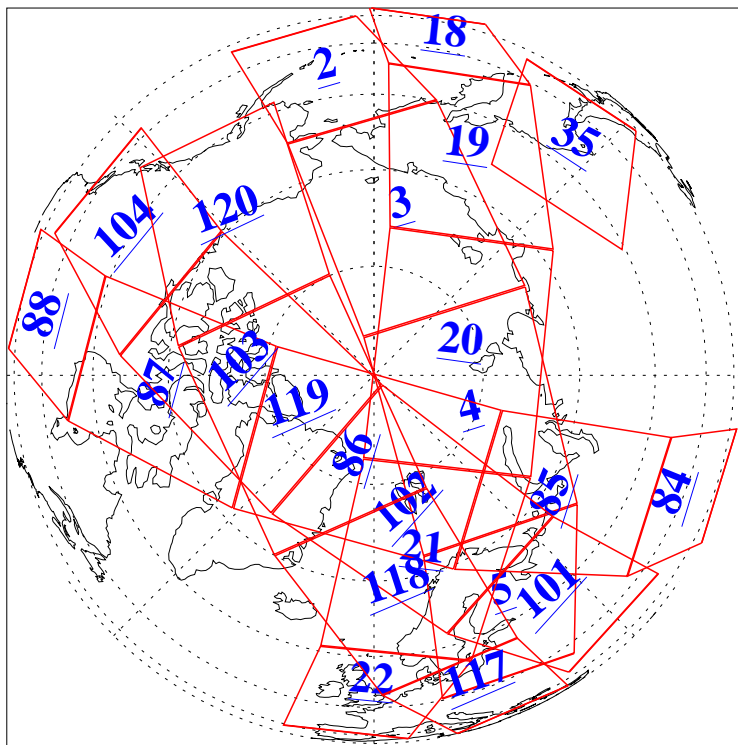

L1B Availability
AMSU Granules: 202
HSB Granules: 0
AIRS Granules: 202

7 Jun 2006
DoY 158
Aqua Day 1495
Granules: 1 to 120

Granules: 121 to 240

Legend: AMSU Available, HSB Available, AIRS Available

L1B Availability
AMSU Granules: 202
HSB Granules: 0
AIRS Granules: 202

7 Jun 2006
DoY 158
Aqua Day 1495
Ascending Granules

Descending Granules

Legend: AMSU Available, HSB Available, AIRS Available

L1B Availability
 AMSU Granules: 202
 HSB Granules: 0
 AIRS Granules: 202

7 Jun 2006
 DoY 158
 Aqua Day 1495

Northern Hemisphere Granules

Southern Hemisphere Granules

Legend: AMSU Available, HSB Available, AIRS Available