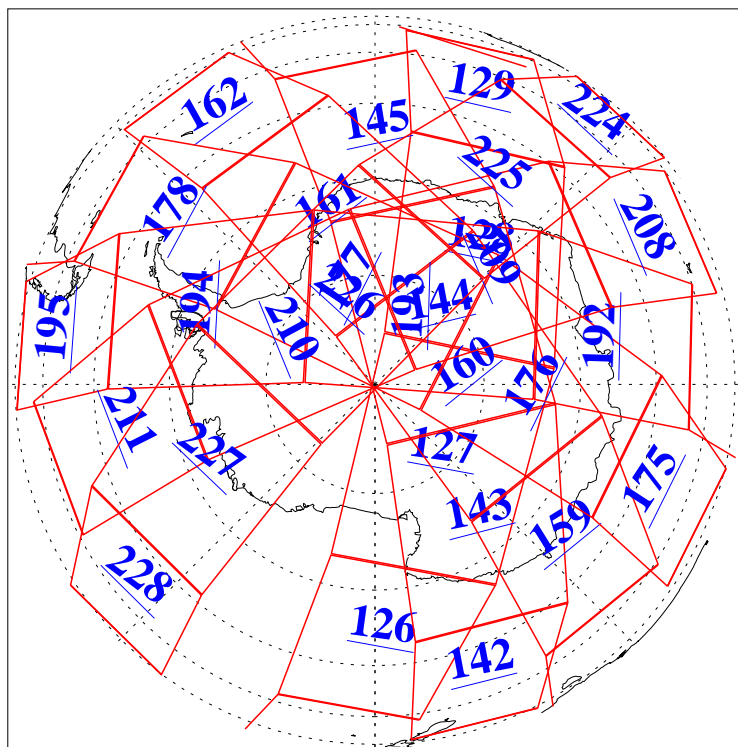

L1B Availability
AMSU Granules: 202
HSB Granules: 0
AIRS Granules: 202

7 Jun 2006
DoY 158
Aqua Day 1495
Granules: 1 to 120

Granules: 121 to 240

Legend: AMSU Available, HSB Available, AIRS Available

L1B Availability
AMSU Granules: 202
HSB Granules: 0
AIRS Granules: 202

7 Jun 2006
DoY 158
Aqua Day 1495
Ascending Granules

Descending Granules

Legend: AMSU Available, HSB Available, AIRS Available

L1B Availability
 AMSU Granules: 202
 HSB Granules: 0
 AIRS Granules: 202

7 Jun 2006
 DoY 158
 Aqua Day 1495

Northern Hemisphere Granules

Southern Hemisphere Granules

Legend: AMSU Available, HSB Available, AIRS Available