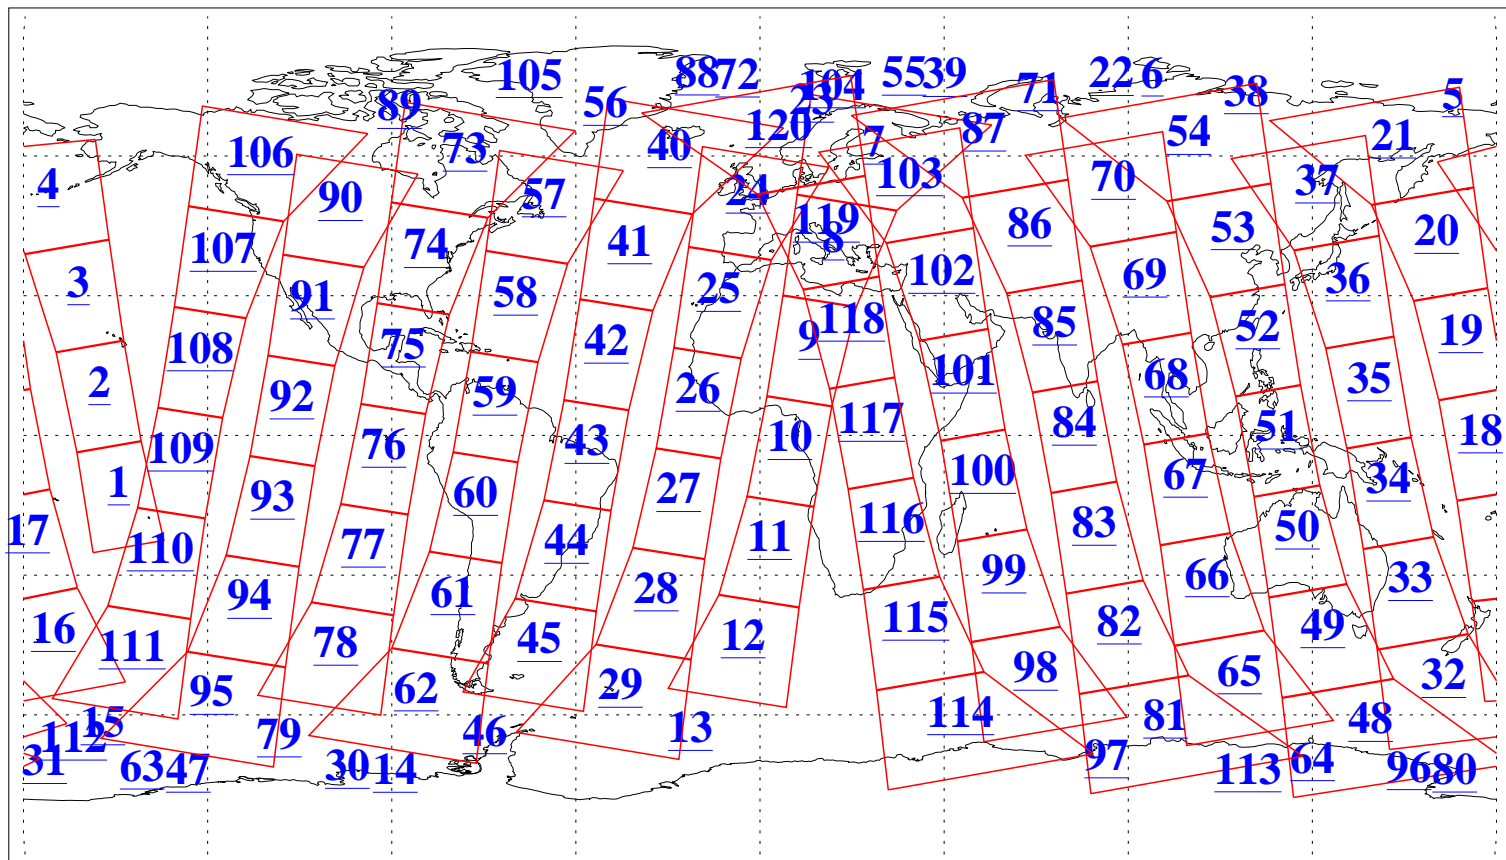

L1B Availability
AMSU Granules: 240
HSB Granules: 0
AIRS Granules: 240

5 Jun 2006
DoY 156
Aqua Day 1493
Granules: 1 to 120

Granules: 121 to 240

Legend: AMSU Available, HSB Available, AIRS Available

L1B Availability
 AMSU Granules: 240
 HSB Granules: 0
 AIRS Granules: 240

5 Jun 2006
 DoY 156
 Aqua Day 1493

Ascending Granules

Descending Granules

Legend: AMSU Available, HSB Available, AIRS Available

L1B Availability
 AMSU Granules: 240
 HSB Granules: 0
 AIRS Granules: 240

5 Jun 2006
 DoY 156
 Aqua Day 1493

Northern Hemisphere Granules

Southern Hemisphere Granules

Legend: AMSU Available, HSB Available, AIRS Available