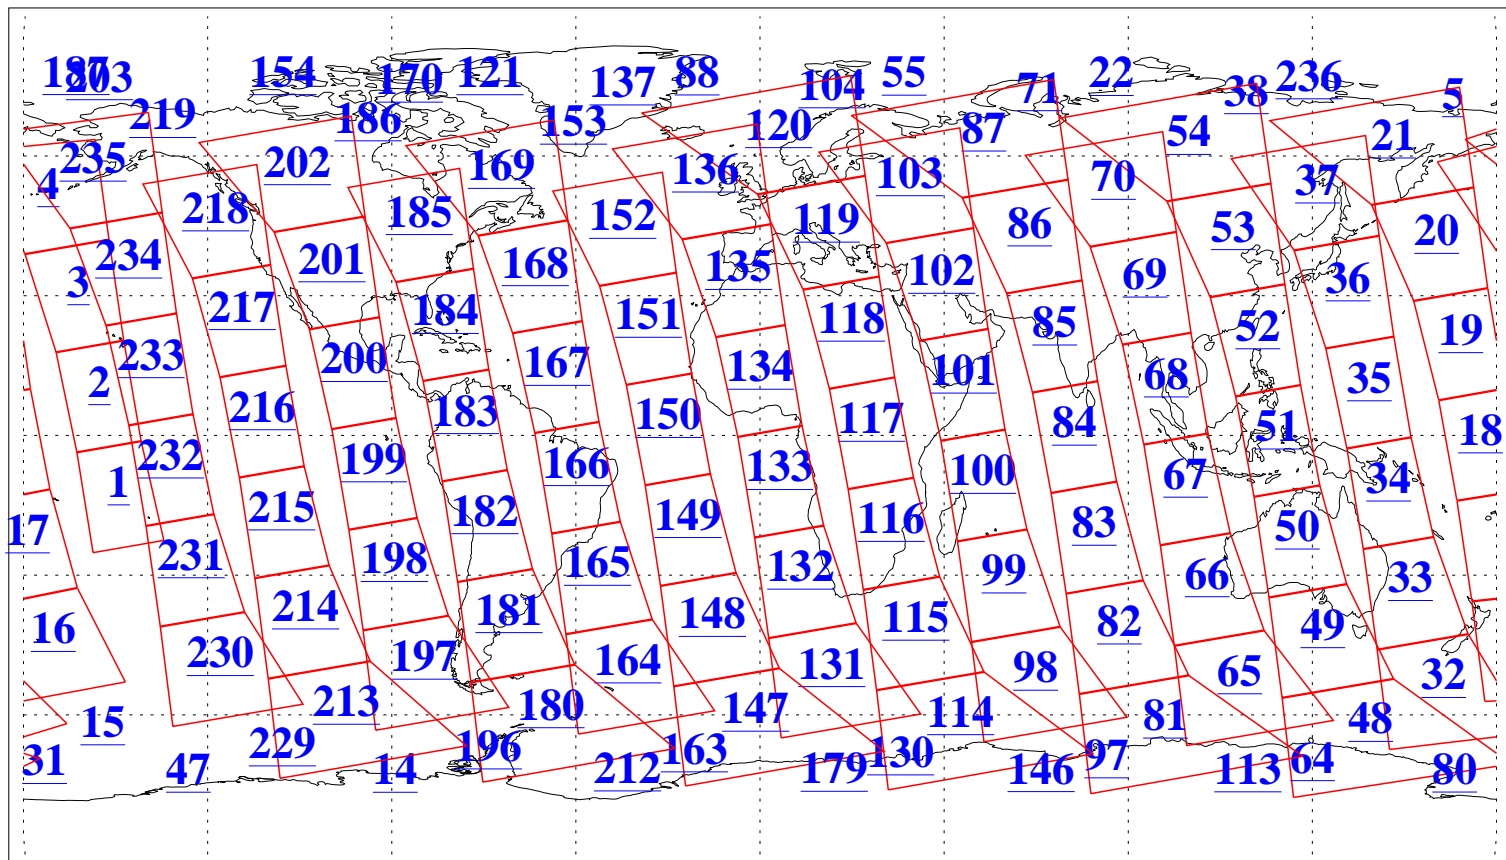

L1B Availability
AMSU Granules: 240
HSB Granules: 0
AIRS Granules: 240

5 Jun 2006
DoY 156
Aqua Day 1493
Granules: 1 to 120

Granules: 121 to 240

Legend: AMSU Available, HSB Available, AIRS Available

L1B Availability
 AMSU Granules: 240
 HSB Granules: 0
 AIRS Granules: 240

5 Jun 2006
 DoY 156
 Aqua Day 1493

Ascending Granules

Descending Granules

Legend: AMSU Available, HSB Available, AIRS Available

L1B Availability
 AMSU Granules: 240
 HSB Granules: 0
 AIRS Granules: 240

5 Jun 2006
 DoY 156
 Aqua Day 1493

Northern Hemisphere Granules

Southern Hemisphere Granules

Legend: AMSU Available, HSB Available, AIRS Available