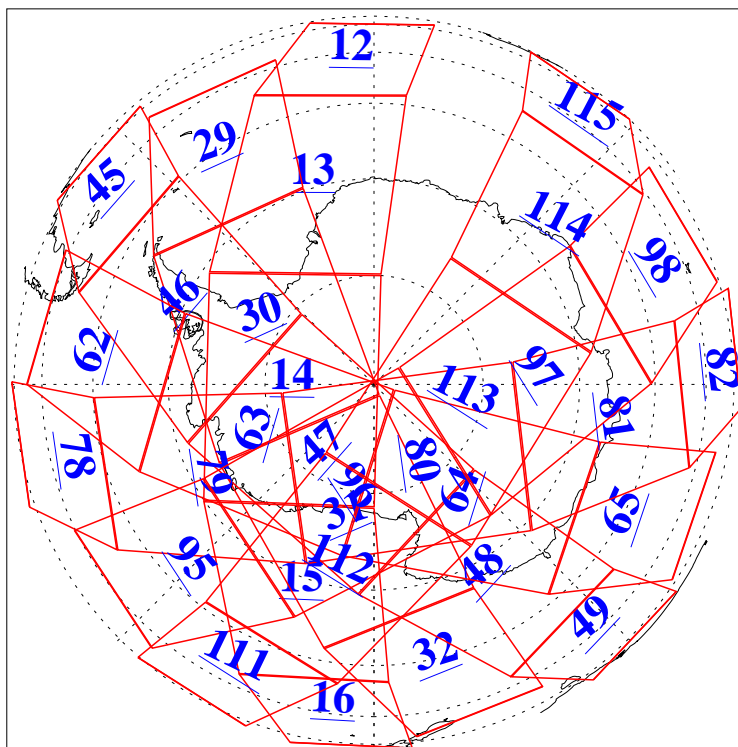

L1B Availability
AMSU Granules: 240
HSB Granules: 0
AIRS Granules: 240

5 Jun 2006
DoY 156
Aqua Day 1493
Granules: 1 to 120

Granules: 121 to 240

Legend: AMSU Available, HSB Available, AIRS Available

L1B Availability
 AMSU Granules: 240
 HSB Granules: 0
 AIRS Granules: 240

5 Jun 2006
 DoY 156
 Aqua Day 1493

Ascending Granules

Descending Granules

Legend: AMSU Available, HSB Available, AIRS Available

L1B Availability
 AMSU Granules: 240
 HSB Granules: 0
 AIRS Granules: 240

5 Jun 2006
 DoY 156
 Aqua Day 1493

Northern Hemisphere Granules

Southern Hemisphere Granules

Legend: AMSU Available, HSB Available, AIRS Available