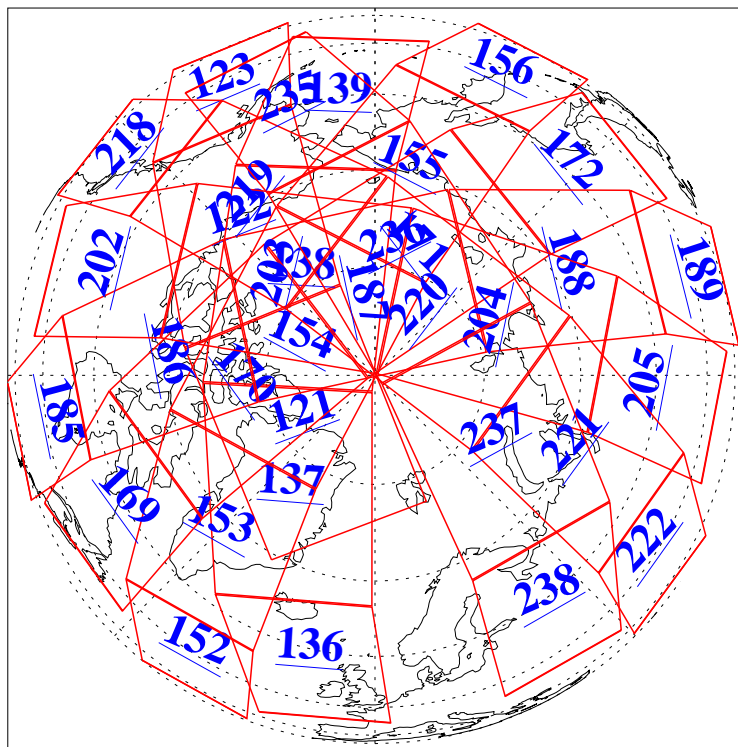

L1B Availability
AMSU Granules: 240
HSB Granules: 0
AIRS Granules: 240

5 Jun 2006
DoY 156
Aqua Day 1493
Granules: 1 to 120

Granules: 121 to 240

Legend: AMSU Available, HSB Available, AIRS Available

L1B Availability
 AMSU Granules: 240
 HSB Granules: 0
 AIRS Granules: 240

5 Jun 2006
 DoY 156
 Aqua Day 1493

Ascending Granules

Descending Granules

Legend: AMSU Available, HSB Available, AIRS Available

L1B Availability
 AMSU Granules: 240
 HSB Granules: 0
 AIRS Granules: 240

5 Jun 2006
 DoY 156
 Aqua Day 1493

Northern Hemisphere Granules

Southern Hemisphere Granules

Legend: AMSU Available, HSB Available, AIRS Available