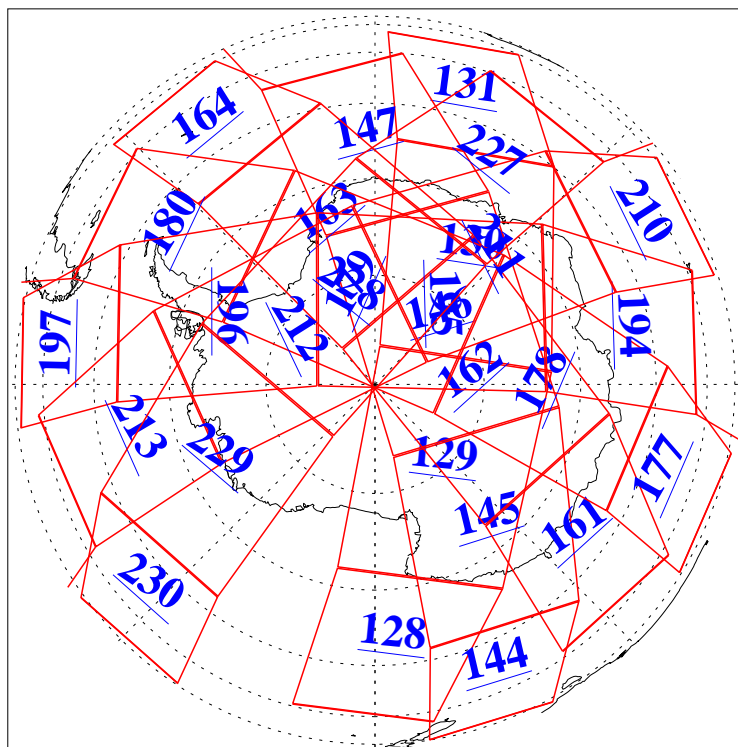

L1B Availability
AMSU Granules: 240
HSB Granules: 0
AIRS Granules: 240

5 Jun 2006
DoY 156
Aqua Day 1493
Granules: 1 to 120

Granules: 121 to 240

Legend: AMSU Available, HSB Available, AIRS Available

L1B Availability
 AMSU Granules: 240
 HSB Granules: 0
 AIRS Granules: 240

5 Jun 2006
 DoY 156
 Aqua Day 1493

Ascending Granules

Descending Granules

Legend: AMSU Available, HSB Available, AIRS Available

L1B Availability
 AMSU Granules: 240
 HSB Granules: 0
 AIRS Granules: 240

5 Jun 2006
 DoY 156
 Aqua Day 1493

Northern Hemisphere Granules

Southern Hemisphere Granules

Legend: AMSU Available, HSB Available, AIRS Available