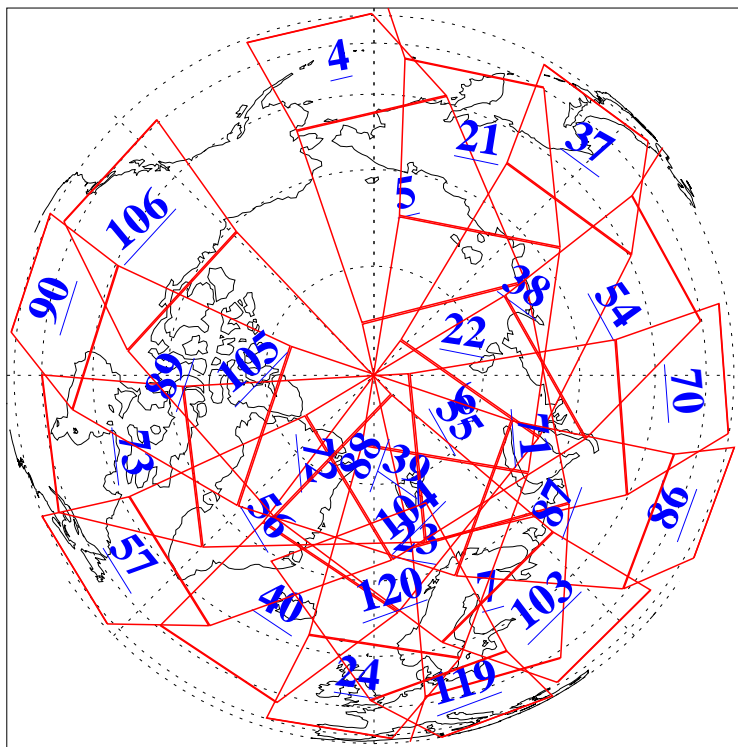

L1B Availability
AMSU Granules: 240
HSB Granules: 0
AIRS Granules: 240

5 Jun 2006
DoY 156
Aqua Day 1493
Granules: 1 to 120

Granules: 121 to 240

Legend: AMSU Available, HSB Available, AIRS Available

L1B Availability
 AMSU Granules: 240
 HSB Granules: 0
 AIRS Granules: 240

5 Jun 2006
 DoY 156
 Aqua Day 1493

Ascending Granules

Descending Granules

Legend: AMSU Available, HSB Available, AIRS Available

L1B Availability
 AMSU Granules: 240
 HSB Granules: 0
 AIRS Granules: 240

5 Jun 2006
 DoY 156
 Aqua Day 1493

Northern Hemisphere Granules

Southern Hemisphere Granules

Legend: AMSU Available, HSB Available, AIRS Available