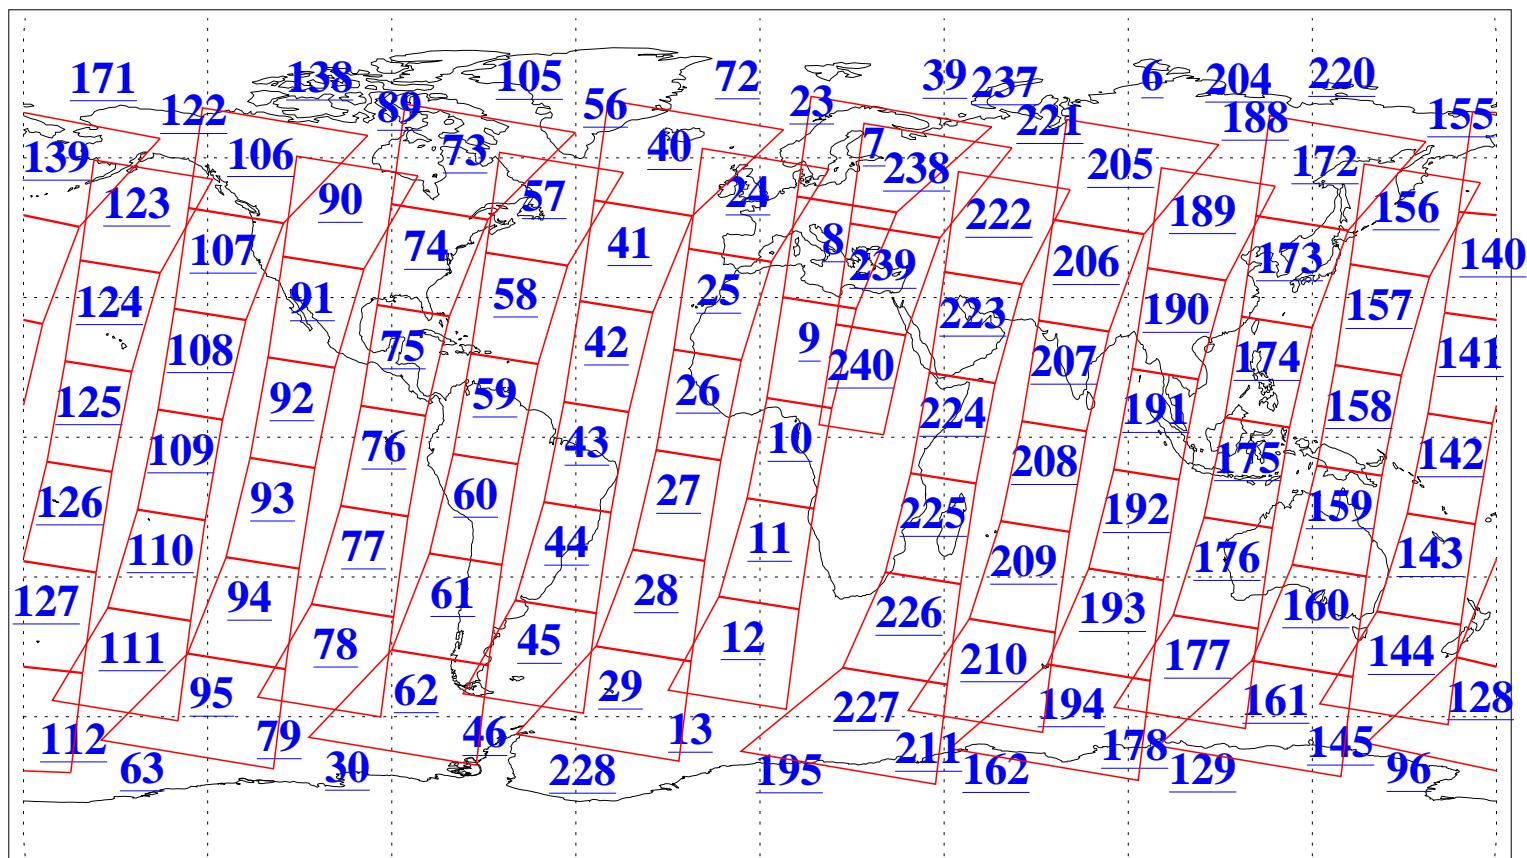

L1B Availability
AMSU Granules: 240
HSB Granules: 0
AIRS Granules: 240

5 Jun 2006
DoY 156
Aqua Day 1493
Granules: 1 to 120

Granules: 121 to 240

Legend: AMSU Available, HSB Available, AIRS Available

L1B Availability
 AMSU Granules: 240
 HSB Granules: 0
 AIRS Granules: 240

5 Jun 2006
 DoY 156
 Aqua Day 1493

Ascending Granules

Descending Granules

Legend: AMSU Available, HSB Available, AIRS Available

L1B Availability
 AMSU Granules: 240
 HSB Granules: 0
 AIRS Granules: 240

5 Jun 2006
 DoY 156
 Aqua Day 1493

Northern Hemisphere Granules

Southern Hemisphere Granules

Legend: AMSU Available, HSB Available, AIRS Available