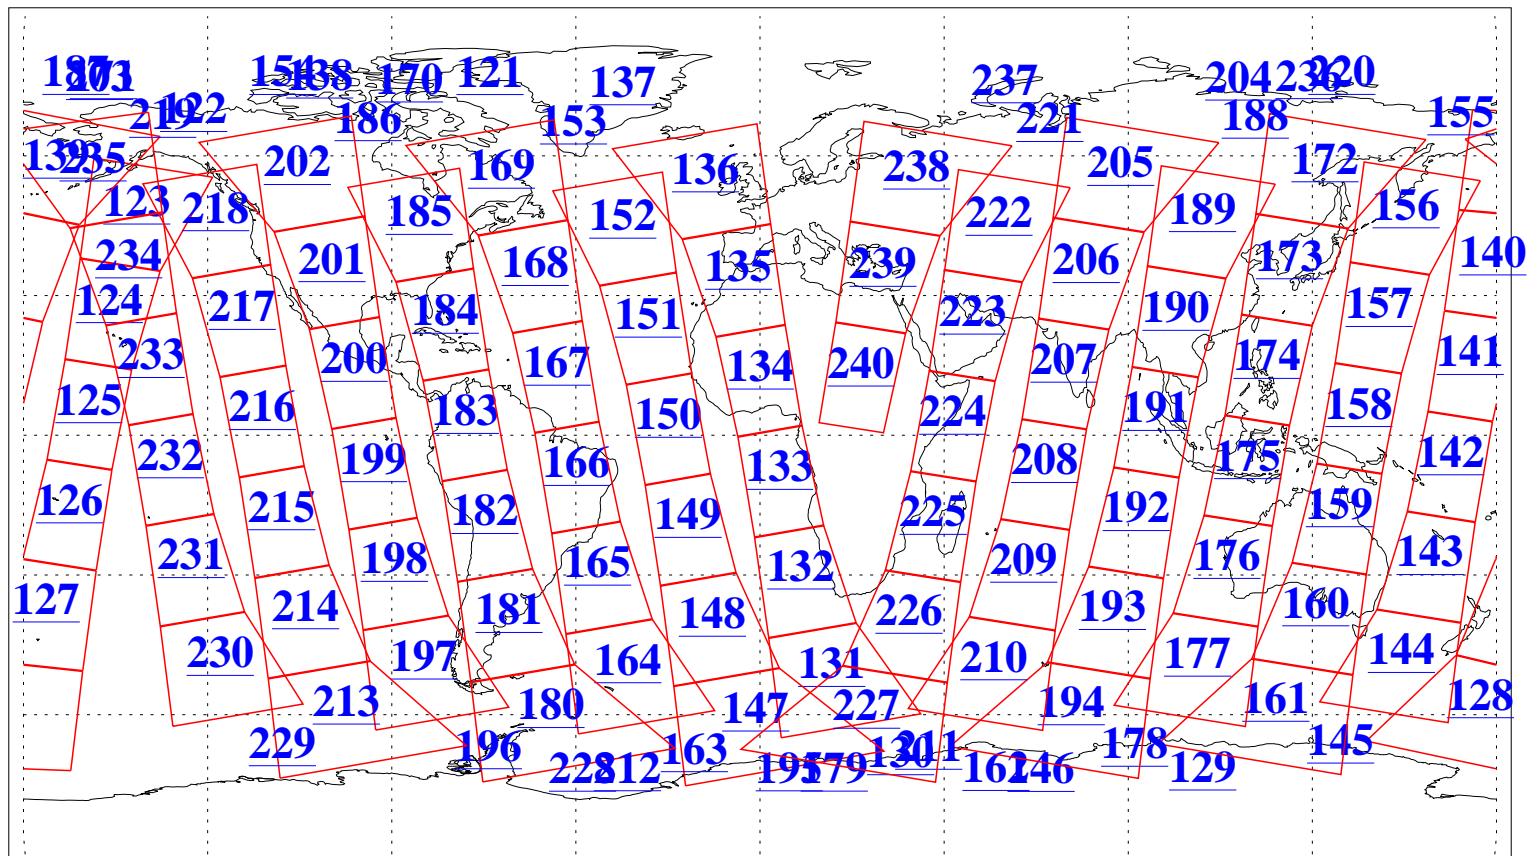

L1B Availability
AMSU Granules: 240
HSB Granules: 0
AIRS Granules: 240

5 Jun 2006
DoY 156
Aqua Day 1493
Granules: 1 to 120

Granules: 121 to 240

Legend: AMSU Available, HSB Available, AIRS Available

L1B Availability
 AMSU Granules: 240
 HSB Granules: 0
 AIRS Granules: 240

5 Jun 2006
 DoY 156
 Aqua Day 1493

Ascending Granules

Descending Granules

Legend: AMSU Available, HSB Available, AIRS Available

L1B Availability
 AMSU Granules: 240
 HSB Granules: 0
 AIRS Granules: 240

5 Jun 2006
 DoY 156
 Aqua Day 1493

Northern Hemisphere Granules

Southern Hemisphere Granules

Legend: AMSU Available, HSB Available, AIRS Available