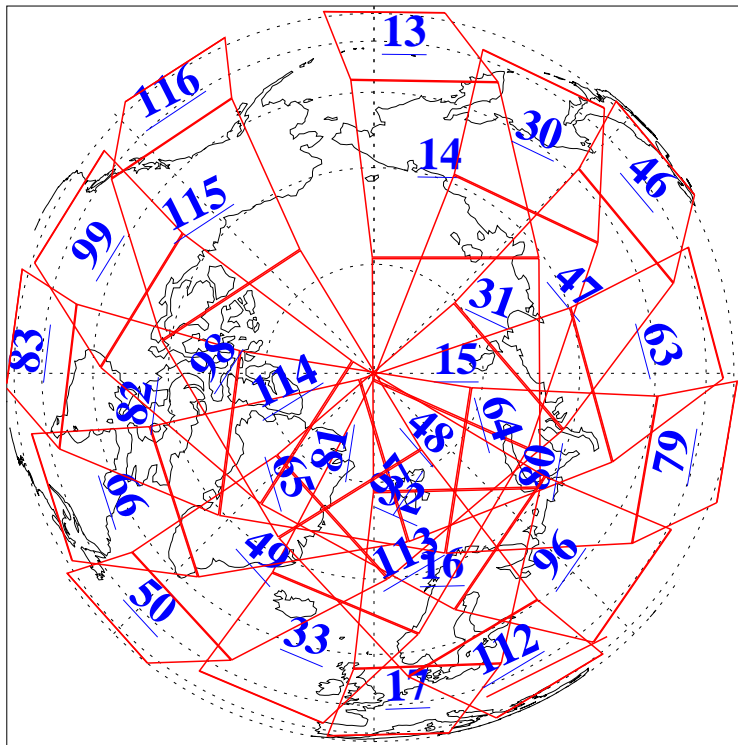

L1B Availability
AMSU Granules: 240
HSB Granules: 0
AIRS Granules: 240

4 Jun 2006
DoY 155
Aqua Day 1492
Granules: 1 to 120

Granules: 121 to 240

Legend: AMSU Available, HSB Available, AIRS Available

L1B Availability
AMSU Granules: 240
HSB Granules: 0
AIRS Granules: 240

4 Jun 2006
DoY 155
Aqua Day 1492

Ascending Granules

Descending Granules

Legend: AMSU Available, *HSB Available*, **AIRS Available**

L1B Availability
AMSU Granules: 240
HSB Granules: 0
AIRS Granules: 240

4 Jun 2006
DoY 155
Aqua Day 1492

Northern Hemisphere Granules

Southern Hemisphere Granules

Legend: AMSU Available, HSB Available, AIRS Available