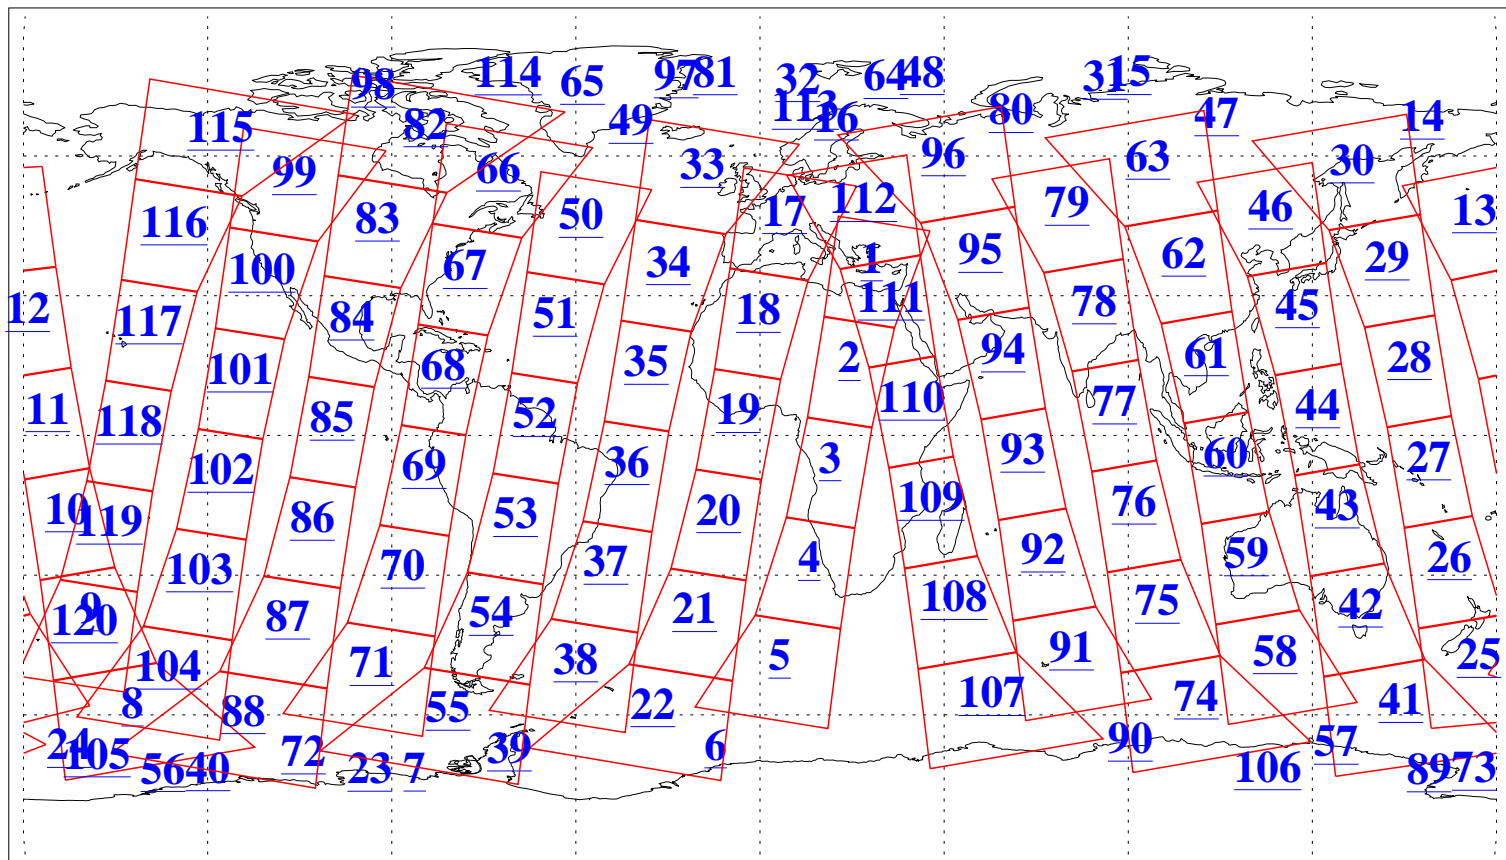

L1B Availability
AMSU Granules: 240
HSB Granules: 0
AIRS Granules: 240

4 Jun 2006
DoY 155
Aqua Day 1492
Granules: 1 to 120

Granules: 121 to 240

Legend: AMSU Available, HSB Available, AIRS Available

L1B Availability
AMSU Granules: 240
HSB Granules: 0
AIRS Granules: 240

4 Jun 2006
DoY 155
Aqua Day 1492

Ascending Granules

Descending Granules

Legend: AMSU Available, *HSB Available*, **AIRS Available**

L1B Availability
AMSU Granules: 240
HSB Granules: 0
AIRS Granules: 240

4 Jun 2006
DoY 155
Aqua Day 1492

Northern Hemisphere Granules

Southern Hemisphere Granules

Legend: AMSU Available, HSB Available, AIRS Available