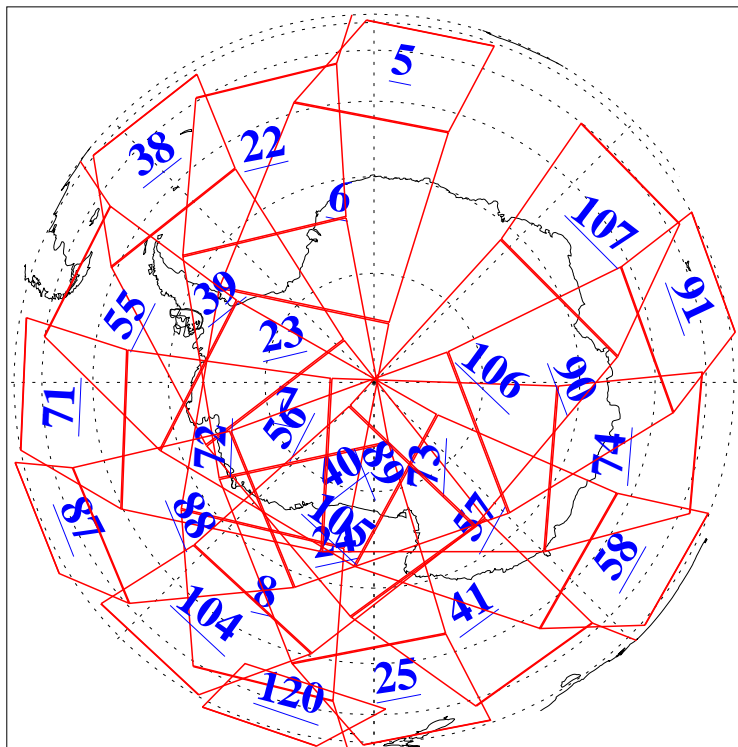

L1B Availability
AMSU Granules: 240
HSB Granules: 0
AIRS Granules: 240

4 Jun 2006
DoY 155
Aqua Day 1492
Granules: 1 to 120

Granules: 121 to 240

Legend: AMSU Available, HSB Available, AIRS Available

L1B Availability
AMSU Granules: 240
HSB Granules: 0
AIRS Granules: 240

4 Jun 2006
DoY 155
Aqua Day 1492

Ascending Granules

Descending Granules

Legend: AMSU Available, *HSB Available*, **AIRS Available**

L1B Availability
AMSU Granules: 240
HSB Granules: 0
AIRS Granules: 240

4 Jun 2006
DoY 155
Aqua Day 1492

Northern Hemisphere Granules

Southern Hemisphere Granules

Legend: AMSU Available, HSB Available, AIRS Available