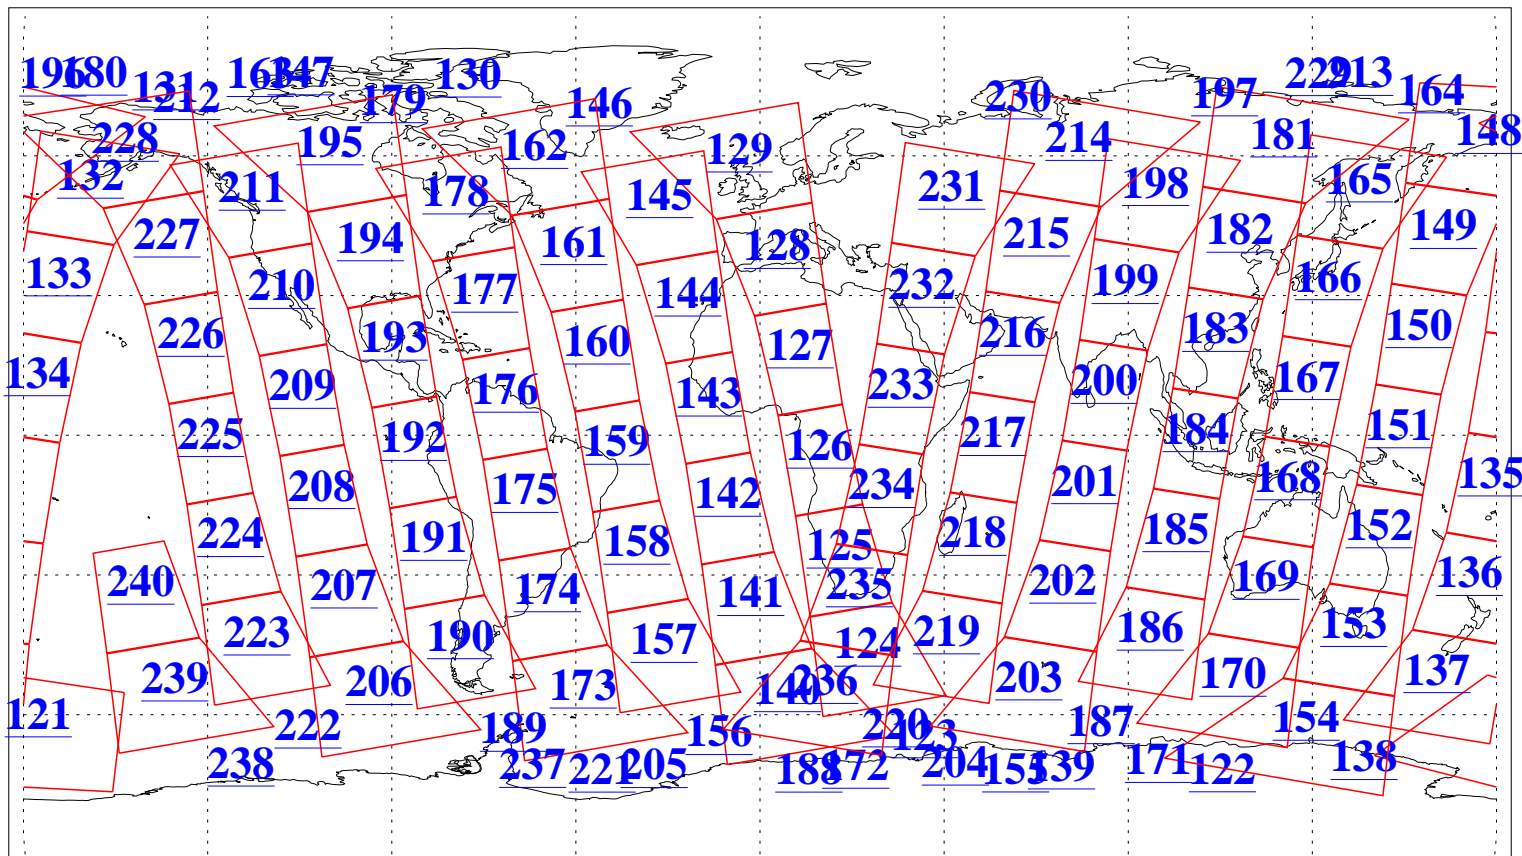

L1B Availability
AMSU Granules: 240
HSB Granules: 0
AIRS Granules: 240

4 Jun 2006
DoY 155
Aqua Day 1492
Granules: 1 to 120

Granules: 121 to 240

Legend: AMSU Available, HSB Available, AIRS Available

L1B Availability
AMSU Granules: 240
HSB Granules: 0
AIRS Granules: 240

4 Jun 2006
DoY 155
Aqua Day 1492

Ascending Granules

Descending Granules

Legend: AMSU Available, *HSB Available*, **AIRS Available**

L1B Availability
AMSU Granules: 240
HSB Granules: 0
AIRS Granules: 240

4 Jun 2006
DoY 155
Aqua Day 1492

Northern Hemisphere Granules

Southern Hemisphere Granules

Legend: AMSU Available, HSB Available, AIRS Available