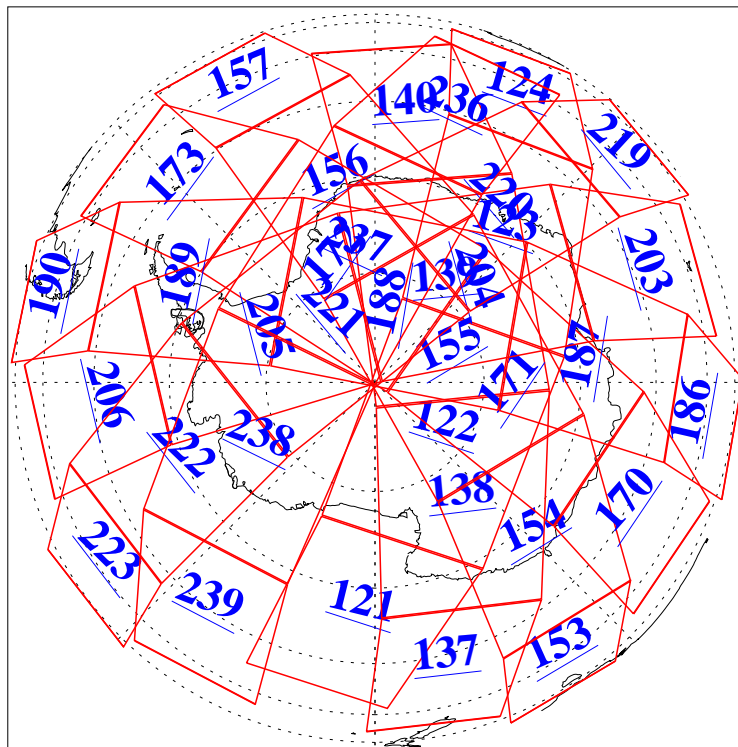

L1B Availability
AMSU Granules: 240
HSB Granules: 0
AIRS Granules: 240

4 Jun 2006
DoY 155
Aqua Day 1492
Granules: 1 to 120

Granules: 121 to 240

Legend: AMSU Available, HSB Available, AIRS Available

L1B Availability
AMSU Granules: 240
HSB Granules: 0
AIRS Granules: 240

4 Jun 2006
DoY 155
Aqua Day 1492

Ascending Granules

Descending Granules

Legend: AMSU Available, *HSB Available*, **AIRS Available**

L1B Availability
AMSU Granules: 240
HSB Granules: 0
AIRS Granules: 240

4 Jun 2006
DoY 155
Aqua Day 1492

Northern Hemisphere Granules

Southern Hemisphere Granules

Legend: AMSU Available, HSB Available, AIRS Available