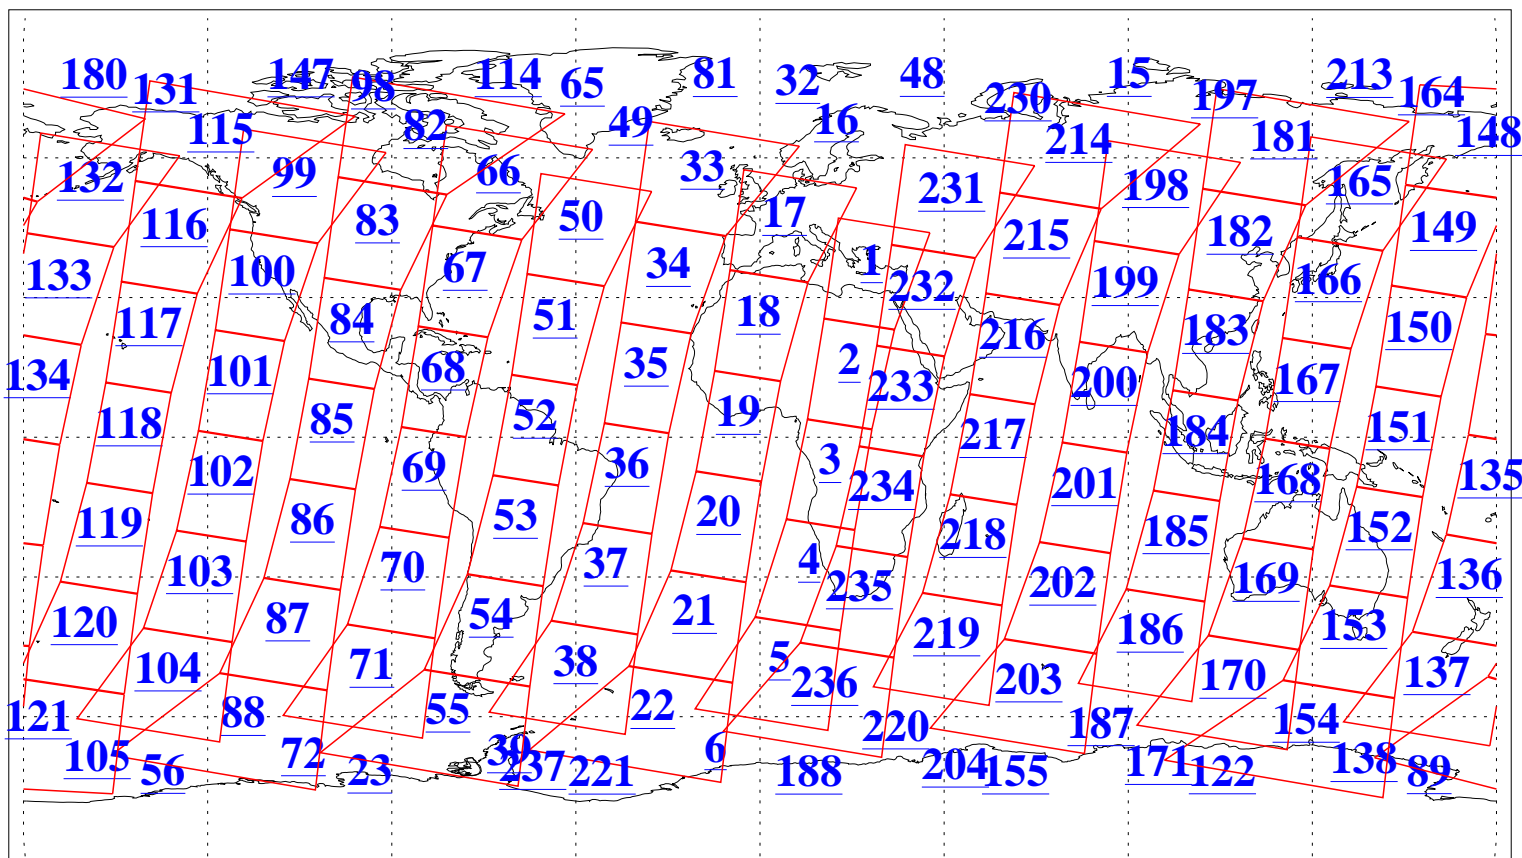

L1B Availability
AMSU Granules: 240
HSB Granules: 0
AIRS Granules: 240

4 Jun 2006
DoY 155
Aqua Day 1492
Granules: 1 to 120

Granules: 121 to 240

Legend: AMSU Available, HSB Available, AIRS Available

L1B Availability
AMSU Granules: 240
HSB Granules: 0
AIRS Granules: 240

4 Jun 2006
DoY 155
Aqua Day 1492

Ascending Granules

Descending Granules

Legend: AMSU Available, *HSB Available*, **AIRS Available**

L1B Availability
AMSU Granules: 240
HSB Granules: 0
AIRS Granules: 240

4 Jun 2006
DoY 155
Aqua Day 1492

Northern Hemisphere Granules

Southern Hemisphere Granules

Legend: AMSU Available, HSB Available, AIRS Available