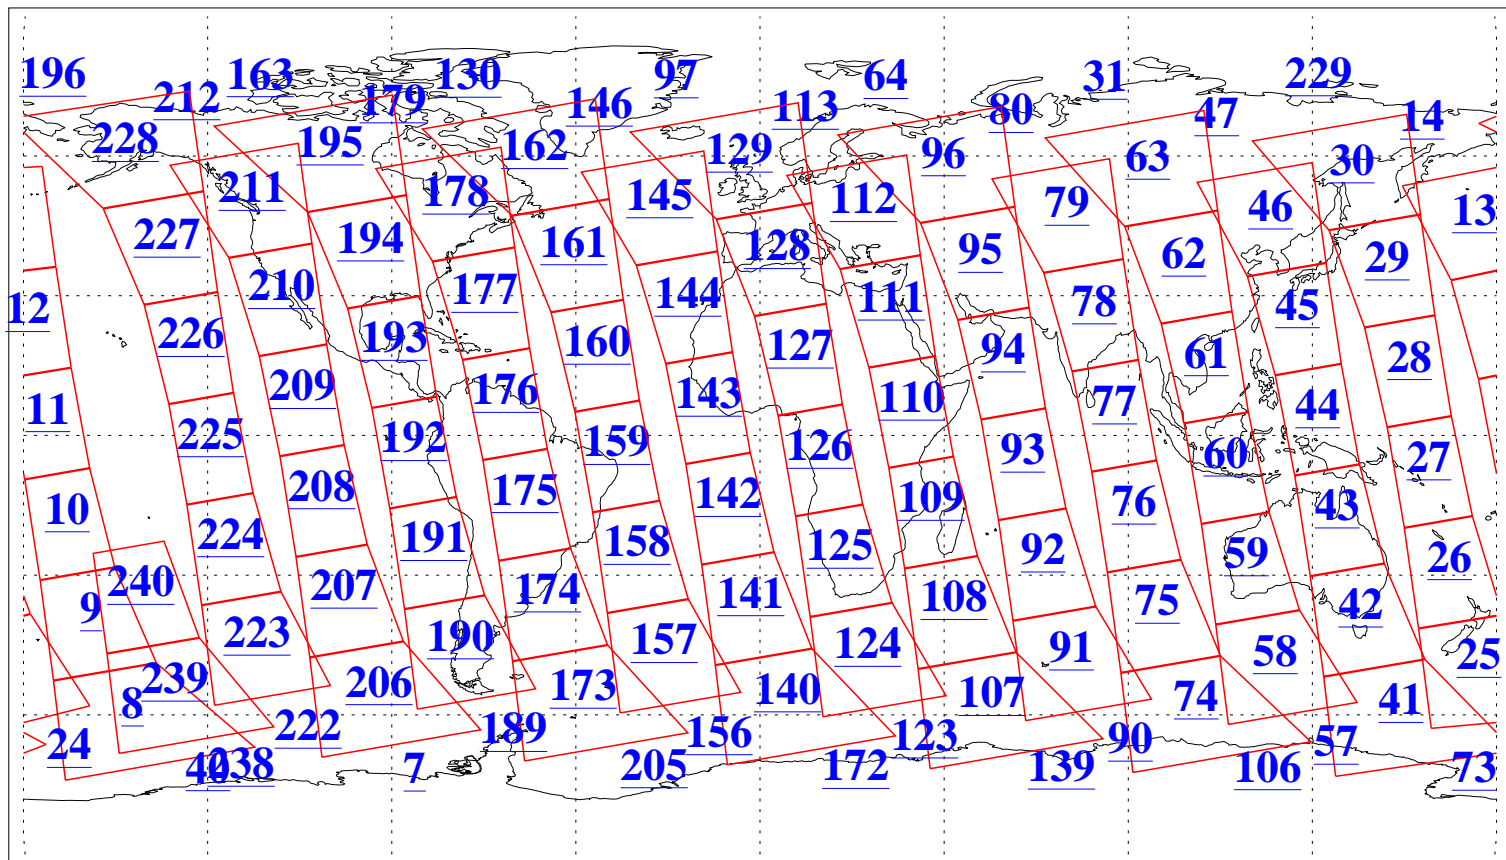

L1B Availability
AMSU Granules: 240
HSB Granules: 0
AIRS Granules: 240

4 Jun 2006
DoY 155
Aqua Day 1492
Granules: 1 to 120

Granules: 121 to 240

Legend: AMSU Available, HSB Available, AIRS Available

L1B Availability
AMSU Granules: 240
HSB Granules: 0
AIRS Granules: 240

4 Jun 2006
DoY 155
Aqua Day 1492

Ascending Granules

Descending Granules

Legend: AMSU Available, *HSB Available*, **AIRS Available**

L1B Availability
AMSU Granules: 240
HSB Granules: 0
AIRS Granules: 240

4 Jun 2006
DoY 155
Aqua Day 1492

Northern Hemisphere Granules

Southern Hemisphere Granules

Legend: AMSU Available, HSB Available, AIRS Available