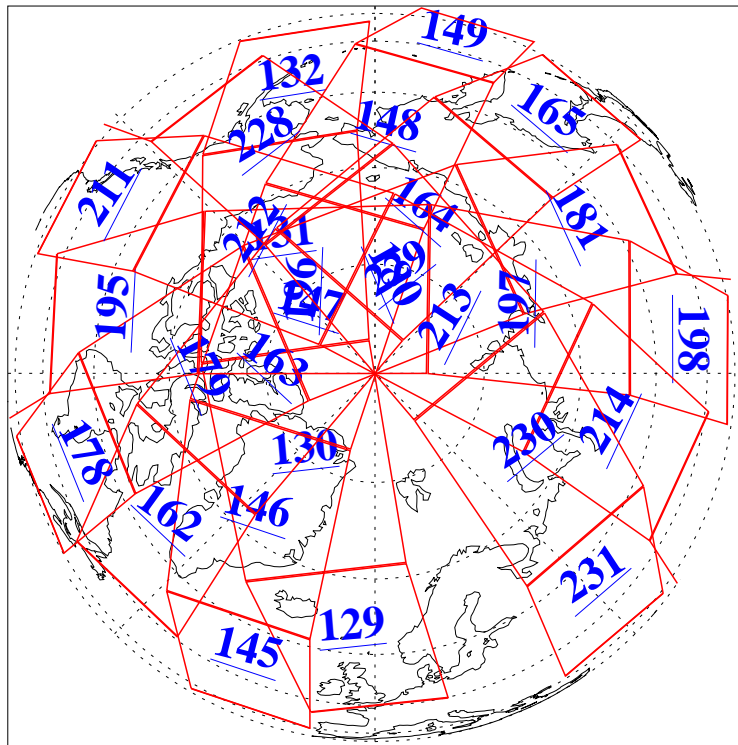

L1B Availability
AMSU Granules: 240
HSB Granules: 0
AIRS Granules: 240

4 Jun 2006
DoY 155
Aqua Day 1492
Granules: 1 to 120

Granules: 121 to 240

Legend: AMSU Available, HSB Available, AIRS Available

L1B Availability
AMSU Granules: 240
HSB Granules: 0
AIRS Granules: 240

4 Jun 2006
DoY 155
Aqua Day 1492

Ascending Granules

Descending Granules

Legend: AMSU Available, *HSB Available*, **AIRS Available**

L1B Availability
AMSU Granules: 240
HSB Granules: 0
AIRS Granules: 240

4 Jun 2006
DoY 155
Aqua Day 1492

Northern Hemisphere Granules

Southern Hemisphere Granules

Legend: AMSU Available, HSB Available, AIRS Available