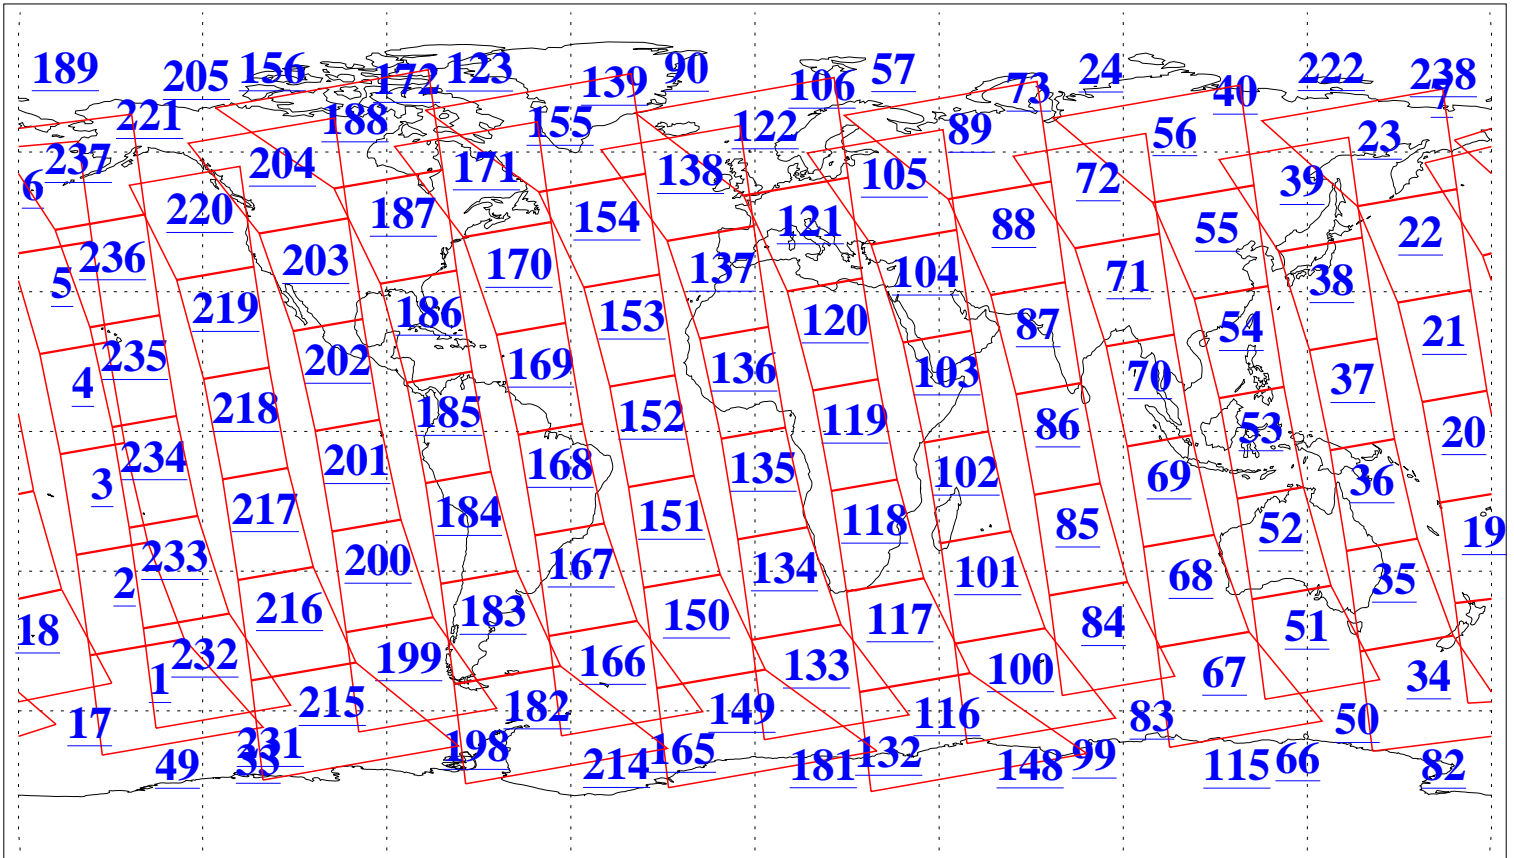

L1B Availability
AMSU Granules: 240
HSB Granules: 0
AIRS Granules: 240

3 Jun 2006
DoY 154
Aqua Day 1491
Granules: 1 to 120

Granules: 121 to 240

Legend: AMSU Available, HSB Available, AIRS Available

L1B Availability
 AMSU Granules: 240
 HSB Granules: 0
 AIRS Granules: 240

3 Jun 2006
 DoY 154
 Aqua Day 1491
 Ascending Granules

Descending Granules

Legend: AMSU Available, HSB Available, AIRS Available

L1B Availability
 AMSU Granules: 240
 HSB Granules: 0
 AIRS Granules: 240

3 Jun 2006
 DoY 154
 Aqua Day 1491

Northern Hemisphere Granules

Southern Hemisphere Granules

Legend: AMSU Available, HSB Available, AIRS Available