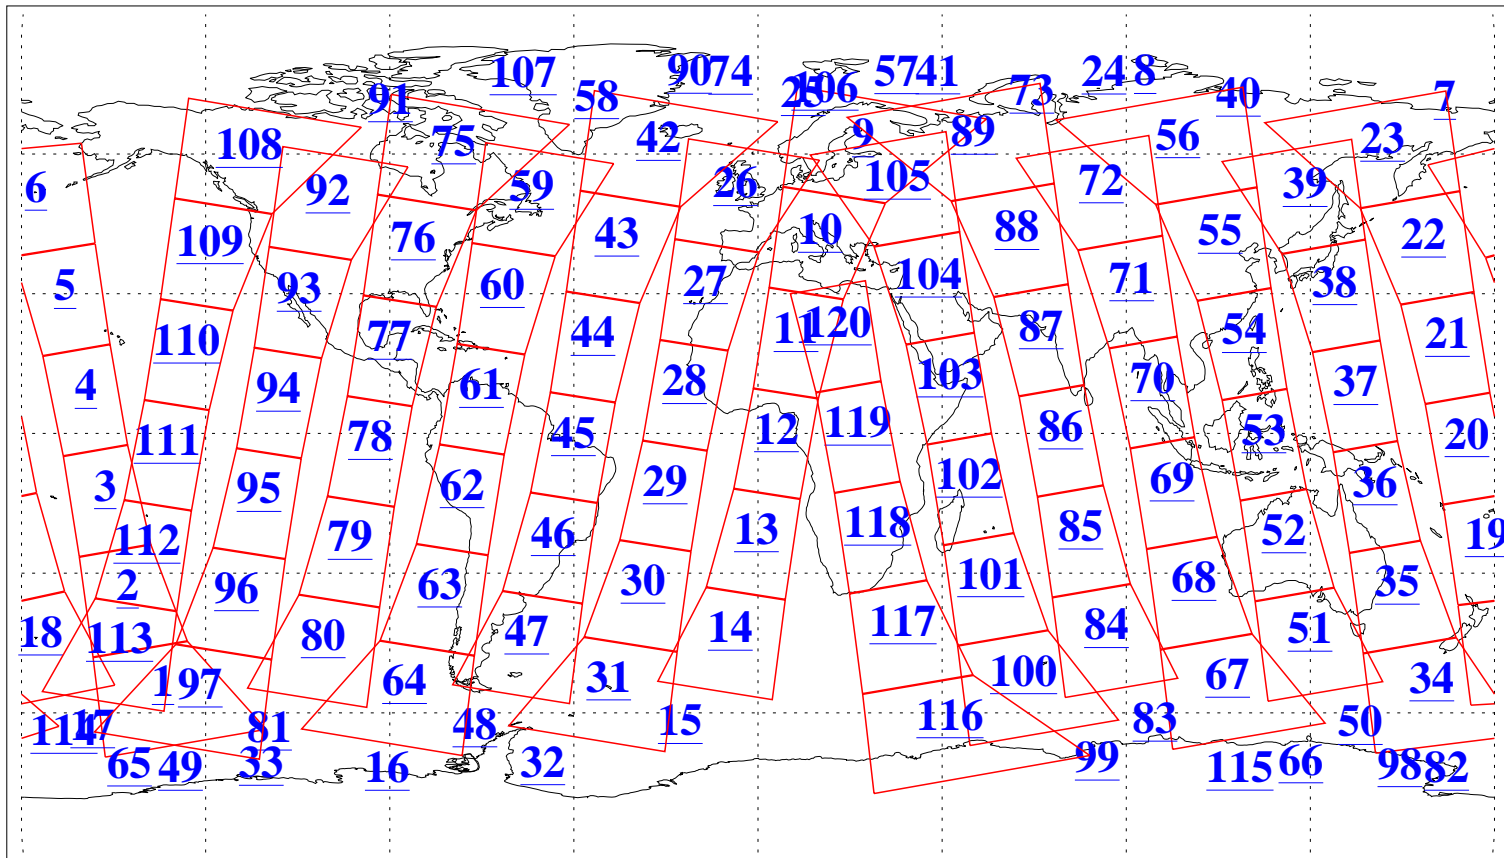

L1B Availability
AMSU Granules: 240
HSB Granules: 0
AIRS Granules: 240

3 Jun 2006
DoY 154
Aqua Day 1491
Granules: 1 to 120

Granules: 121 to 240

Legend: AMSU Available, HSB Available, AIRS Available

L1B Availability
 AMSU Granules: 240
 HSB Granules: 0
 AIRS Granules: 240

3 Jun 2006
 DoY 154
 Aqua Day 1491
 Ascending Granules

Descending Granules

Legend: AMSU Available, HSB Available, AIRS Available

L1B Availability
 AMSU Granules: 240
 HSB Granules: 0
 AIRS Granules: 240

3 Jun 2006
 DoY 154
 Aqua Day 1491

Northern Hemisphere Granules

Southern Hemisphere Granules

Legend: AMSU Available, HSB Available, AIRS Available