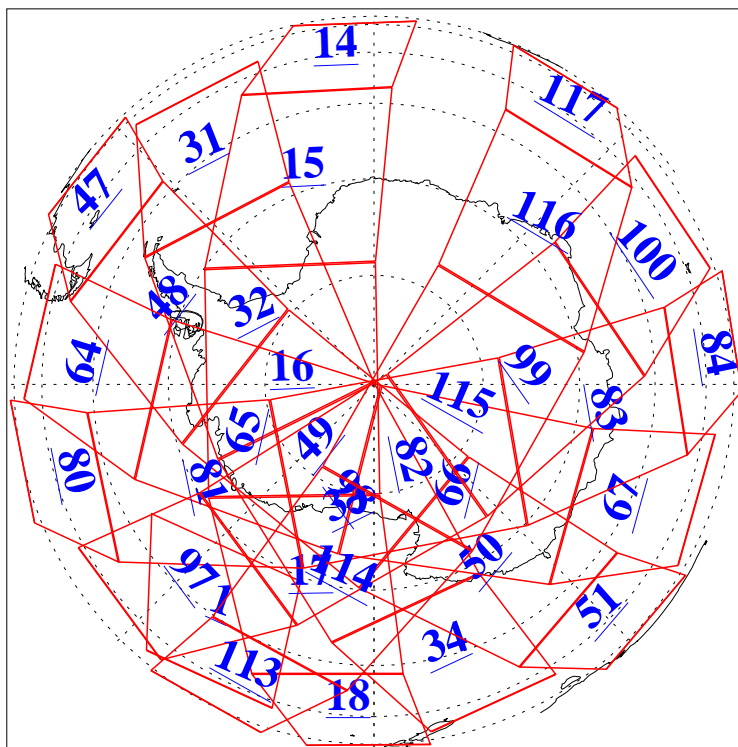

L1B Availability
AMSU Granules: 240
HSB Granules: 0
AIRS Granules: 240

3 Jun 2006
DoY 154
Aqua Day 1491
Granules: 1 to 120

Granules: 121 to 240

Legend: AMSU Available, HSB Available, AIRS Available

L1B Availability
 AMSU Granules: 240
 HSB Granules: 0
 AIRS Granules: 240

3 Jun 2006
 DoY 154
 Aqua Day 1491
 Ascending Granules

Descending Granules

Legend: AMSU Available, HSB Available, AIRS Available

L1B Availability
 AMSU Granules: 240
 HSB Granules: 0
 AIRS Granules: 240

3 Jun 2006
 DoY 154
 Aqua Day 1491

Northern Hemisphere Granules

Southern Hemisphere Granules

Legend: AMSU Available, HSB Available, AIRS Available