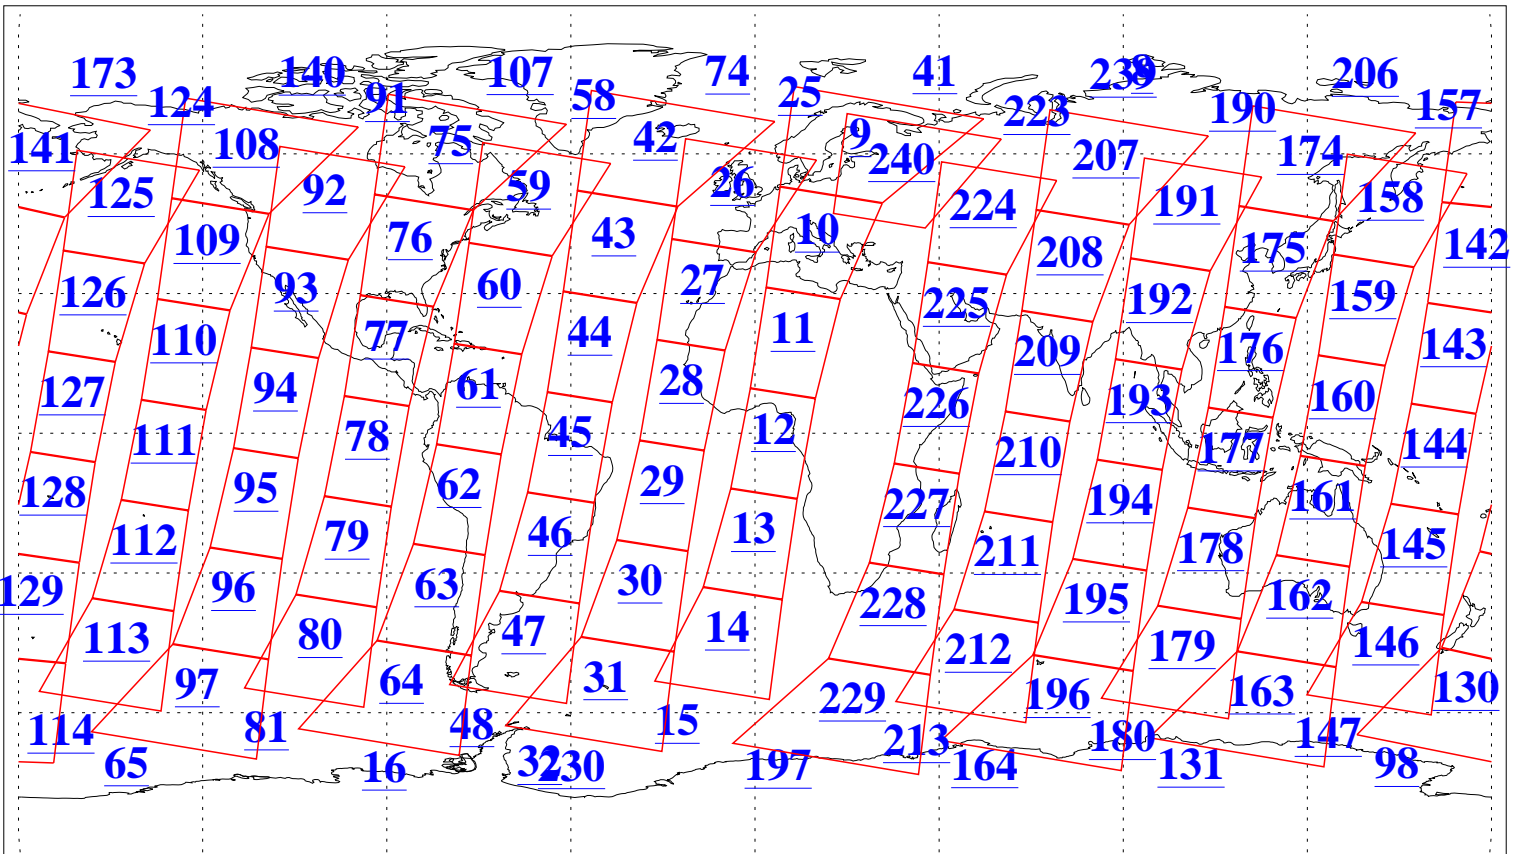

L1B Availability
AMSU Granules: 240
HSB Granules: 0
AIRS Granules: 240

3 Jun 2006
DoY 154
Aqua Day 1491
Granules: 1 to 120

Granules: 121 to 240

Legend: AMSU Available, HSB Available, AIRS Available

L1B Availability
 AMSU Granules: 240
 HSB Granules: 0
 AIRS Granules: 240

3 Jun 2006
 DoY 154
 Aqua Day 1491
 Ascending Granules

Descending Granules

Legend: AMSU Available, HSB Available, AIRS Available

L1B Availability
 AMSU Granules: 240
 HSB Granules: 0
 AIRS Granules: 240

3 Jun 2006
 DoY 154
 Aqua Day 1491

Northern Hemisphere Granules

Southern Hemisphere Granules

Legend: AMSU Available, HSB Available, AIRS Available