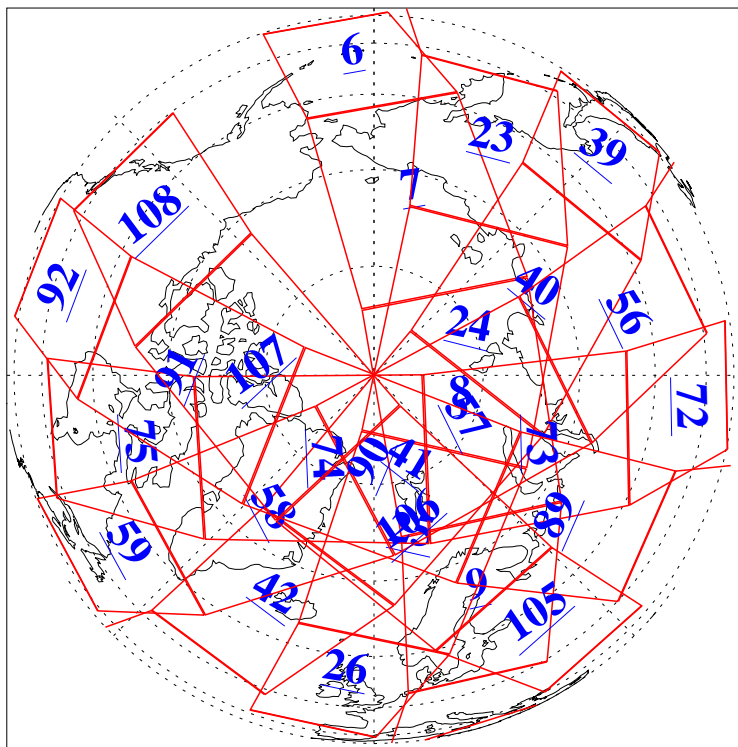

L1B Availability
AMSU Granules: 240
HSB Granules: 0
AIRS Granules: 240

3 Jun 2006
DoY 154
Aqua Day 1491
Granules: 1 to 120

Granules: 121 to 240

Legend: AMSU Available, HSB Available, AIRS Available

L1B Availability
 AMSU Granules: 240
 HSB Granules: 0
 AIRS Granules: 240

3 Jun 2006
 DoY 154
 Aqua Day 1491
 Ascending Granules

Descending Granules

Legend: AMSU Available, HSB Available, AIRS Available

L1B Availability
 AMSU Granules: 240
 HSB Granules: 0
 AIRS Granules: 240

3 Jun 2006
 DoY 154
 Aqua Day 1491

Northern Hemisphere Granules

Southern Hemisphere Granules

Legend: AMSU Available, HSB Available, AIRS Available