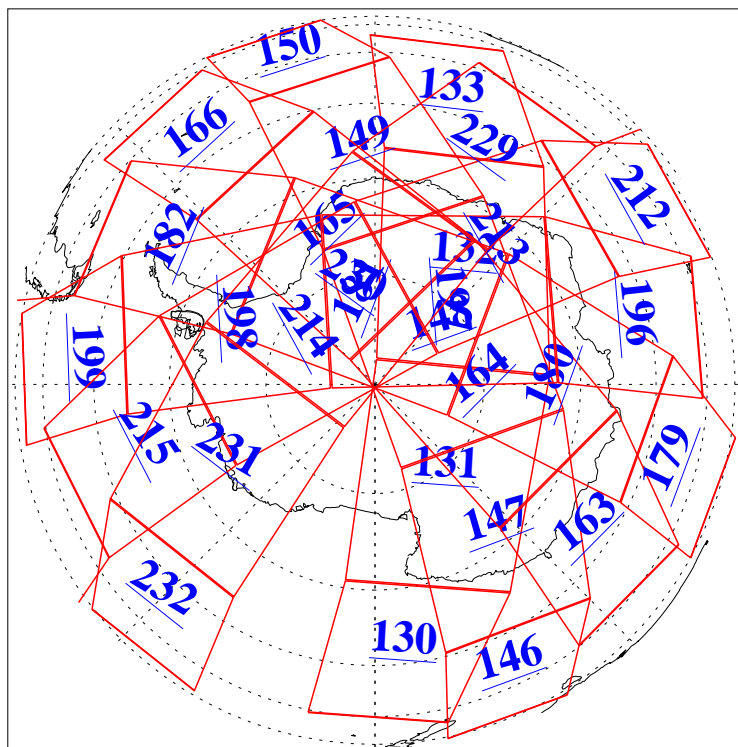

L1B Availability
AMSU Granules: 240
HSB Granules: 0
AIRS Granules: 240

3 Jun 2006
DoY 154
Aqua Day 1491
Granules: 1 to 120

Granules: 121 to 240

Legend: AMSU Available, HSB Available, AIRS Available

L1B Availability
 AMSU Granules: 240
 HSB Granules: 0
 AIRS Granules: 240

3 Jun 2006
 DoY 154
 Aqua Day 1491
 Ascending Granules

Descending Granules

Legend: AMSU Available, HSB Available, AIRS Available

L1B Availability
 AMSU Granules: 240
 HSB Granules: 0
 AIRS Granules: 240

3 Jun 2006
 DoY 154
 Aqua Day 1491

Northern Hemisphere Granules

Southern Hemisphere Granules

Legend: AMSU Available, HSB Available, AIRS Available