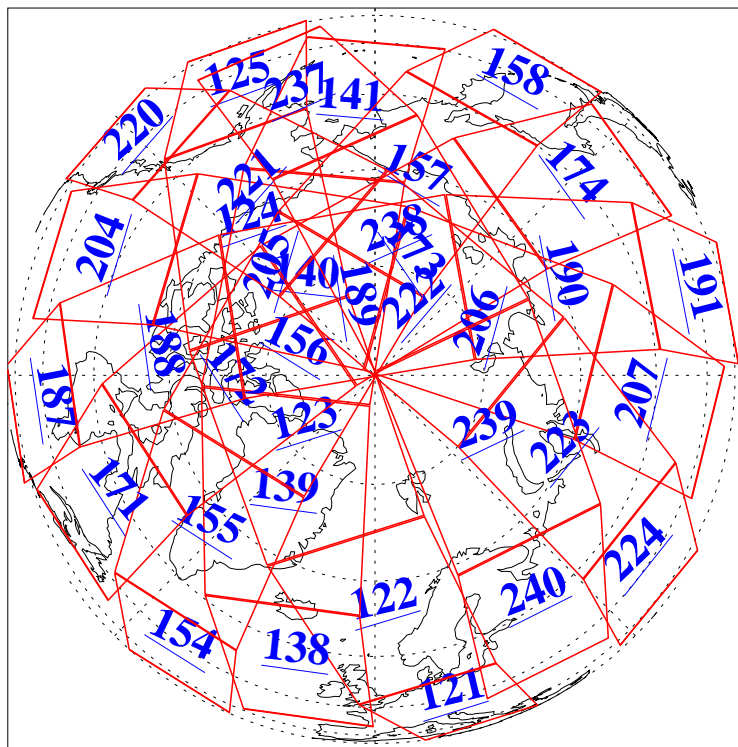

L1B Availability
AMSU Granules: 240
HSB Granules: 0
AIRS Granules: 240

3 Jun 2006
DoY 154
Aqua Day 1491
Granules: 1 to 120

Granules: 121 to 240

Legend: AMSU Available, HSB Available, AIRS Available

L1B Availability
 AMSU Granules: 240
 HSB Granules: 0
 AIRS Granules: 240

3 Jun 2006
 DoY 154
 Aqua Day 1491
 Ascending Granules

Descending Granules

Legend: AMSU Available, HSB Available, AIRS Available

L1B Availability
 AMSU Granules: 240
 HSB Granules: 0
 AIRS Granules: 240

3 Jun 2006
 DoY 154
 Aqua Day 1491

Northern Hemisphere Granules

Southern Hemisphere Granules

Legend: AMSU Available, HSB Available, AIRS Available