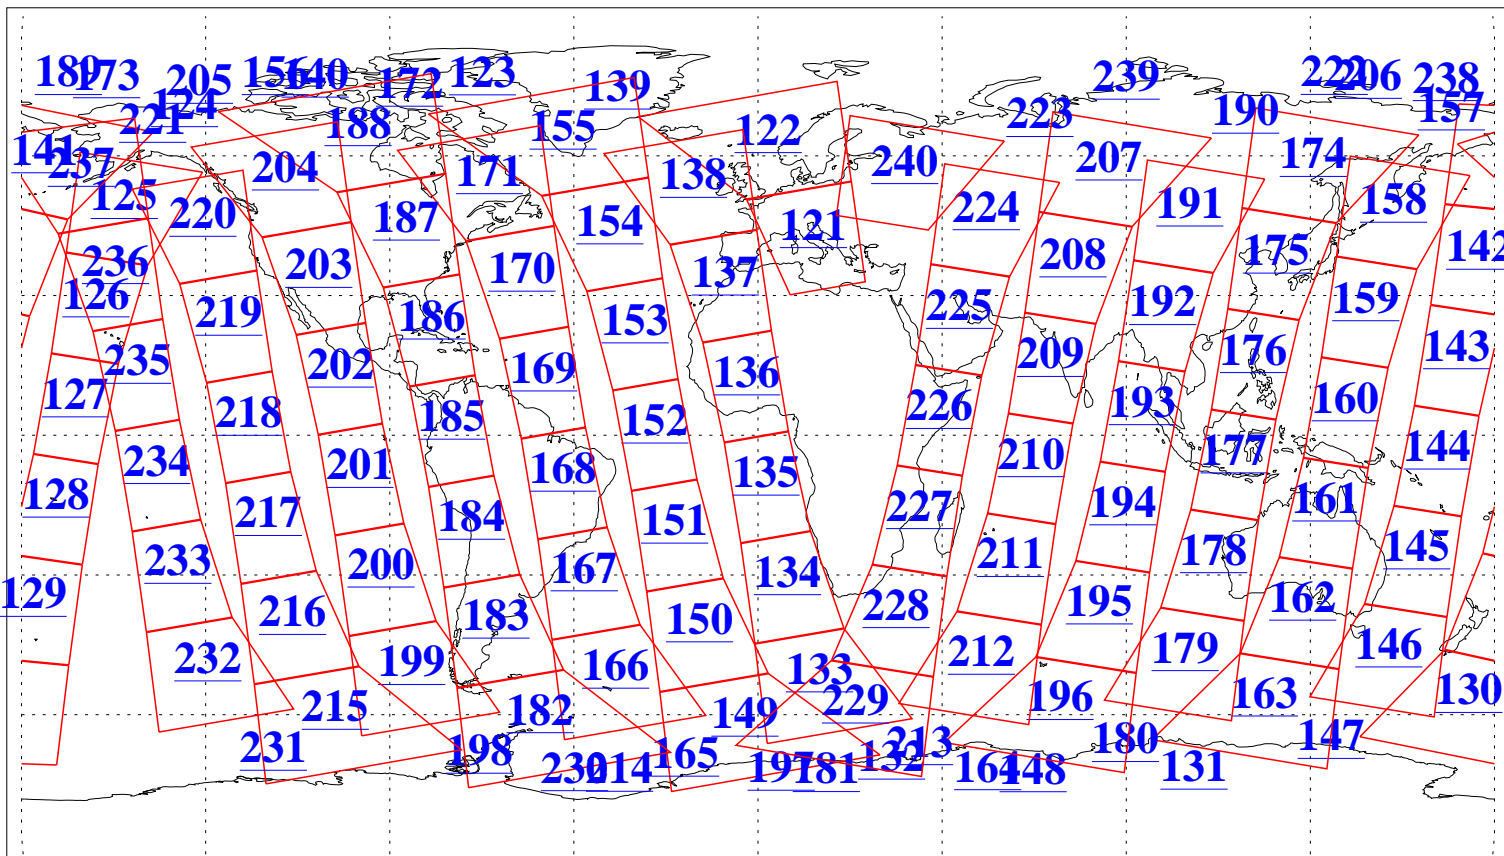

L1B Availability
AMSU Granules: 240
HSB Granules: 0
AIRS Granules: 240

3 Jun 2006
DoY 154
Aqua Day 1491
Granules: 1 to 120

Granules: 121 to 240

Legend: AMSU Available, HSB Available, AIRS Available

L1B Availability
 AMSU Granules: 240
 HSB Granules: 0
 AIRS Granules: 240

3 Jun 2006
 DoY 154
 Aqua Day 1491
 Ascending Granules

Descending Granules

Legend: AMSU Available, HSB Available, AIRS Available

L1B Availability
 AMSU Granules: 240
 HSB Granules: 0
 AIRS Granules: 240

3 Jun 2006
 DoY 154
 Aqua Day 1491

Northern Hemisphere Granules

Southern Hemisphere Granules

Legend: AMSU Available, HSB Available, AIRS Available