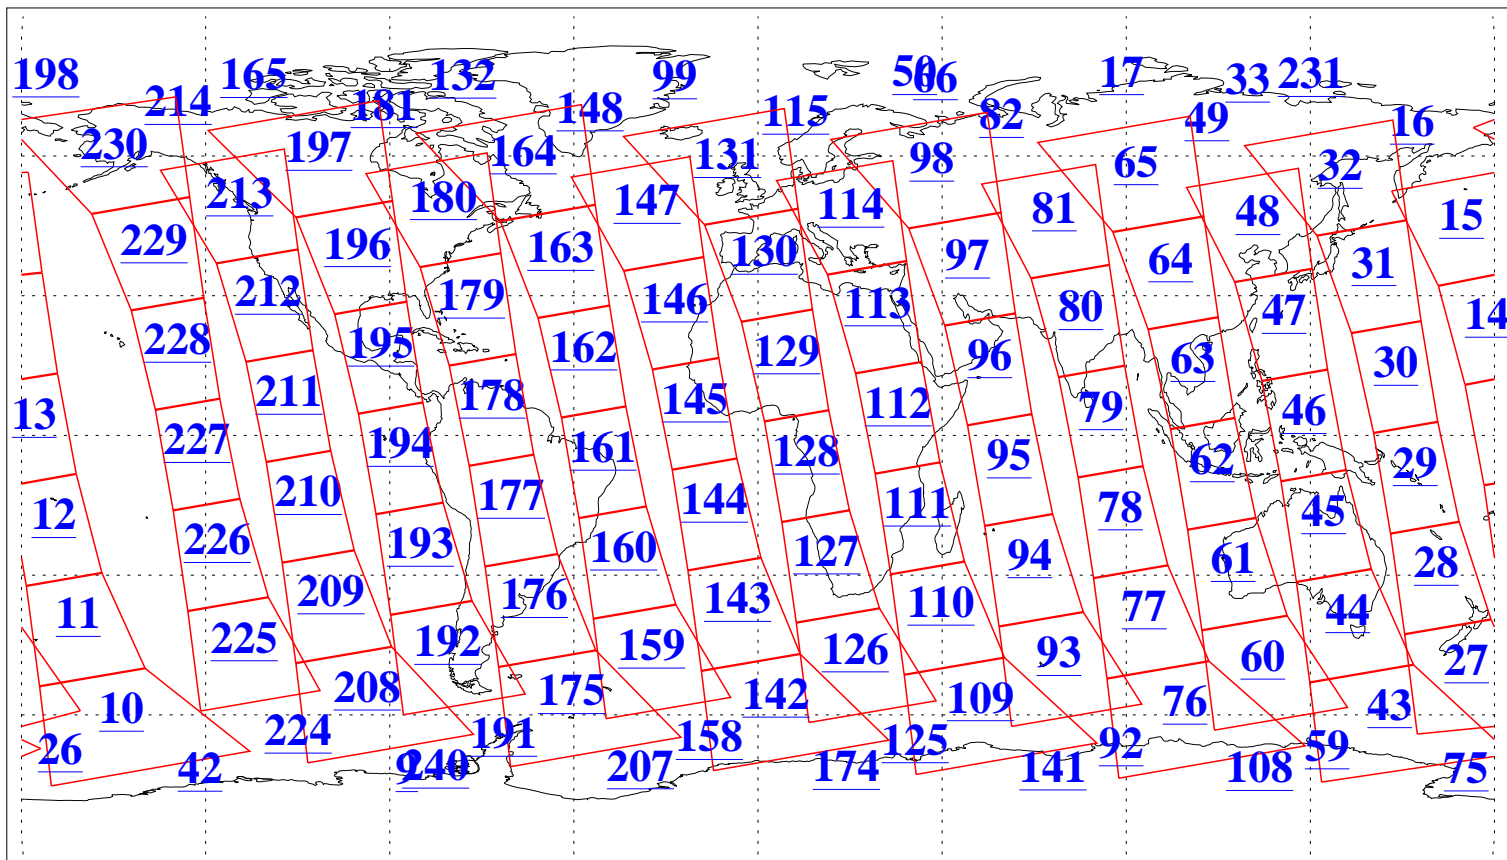

L1B Availability  
AMSU Granules: 240  
HSB Granules: 0  
AIRS Granules: 240

2 Jun 2006  
DoY 153  
Aqua Day 1490  
Granules: 1 to 120

Granules: 121 to 240

Legend: AMSU Available, HSB Available, AIRS Available

L1B Availability  
AMSU Granules: 240  
HSB Granules: 0  
AIRS Granules: 240

2 Jun 2006  
DoY 153  
Aqua Day 1490

Ascending Granules

Descending Granules

Legend: AMSU Available, HSB Available, AIRS Available

L1B Availability  
 AMSU Granules: 240  
 HSB Granules: 0  
 AIRS Granules: 240

2 Jun 2006  
 DoY 153  
 Aqua Day 1490

Northern Hemisphere Granules

Southern Hemisphere Granules

Legend: AMSU Available, HSB Available, AIRS Available