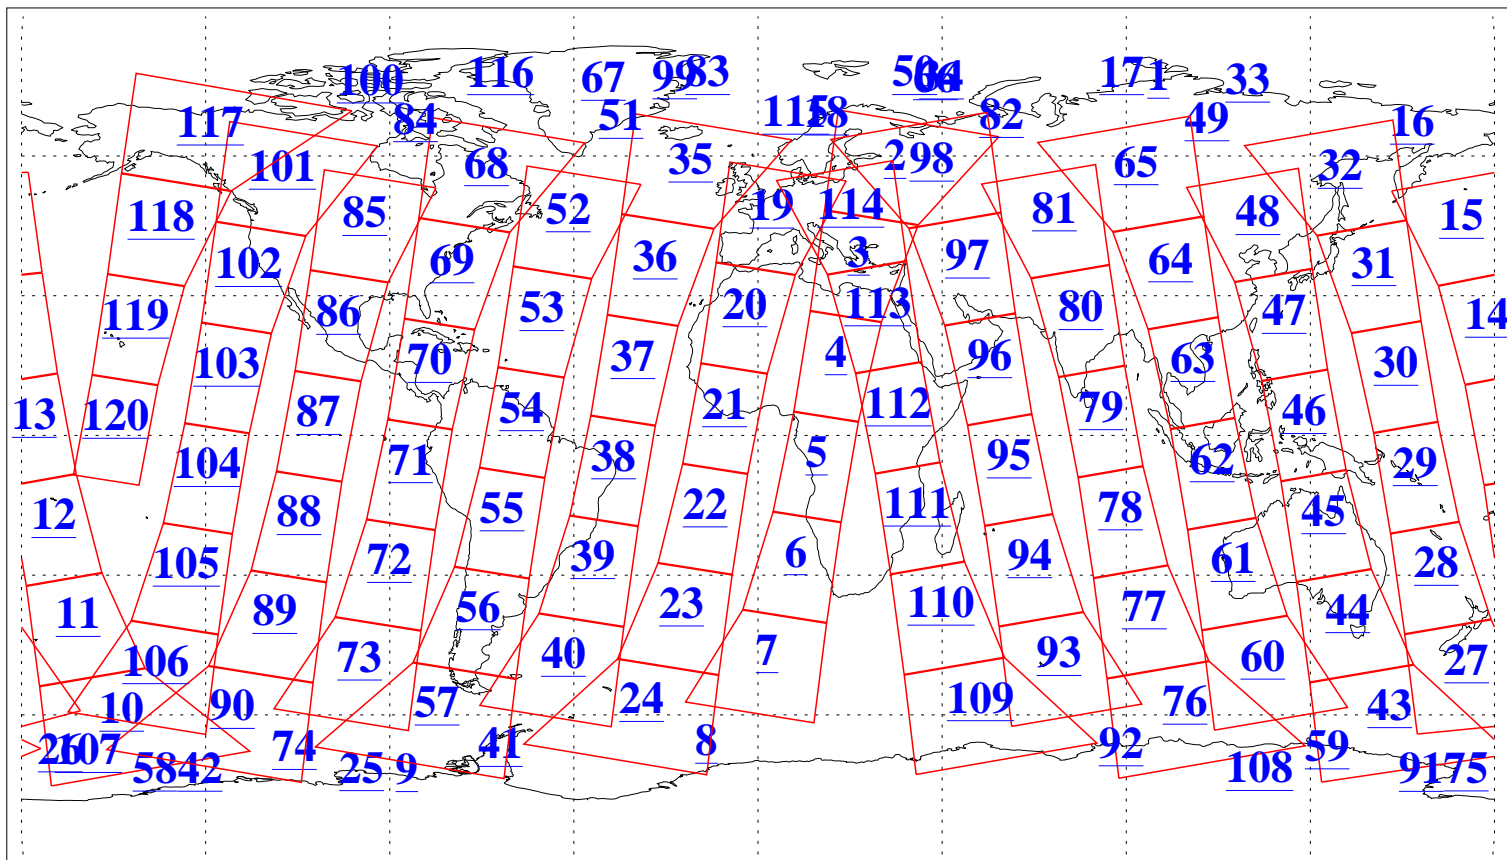

L1B Availability  
AMSU Granules: 240  
HSB Granules: 0  
AIRS Granules: 240

2 Jun 2006  
DoY 153  
Aqua Day 1490  
Granules: 1 to 120

Granules: 121 to 240

Legend: AMSU Available, HSB Available, AIRS Available

L1B Availability  
AMSU Granules: 240  
HSB Granules: 0  
AIRS Granules: 240

2 Jun 2006  
DoY 153  
Aqua Day 1490

Ascending Granules

Descending Granules

Legend: AMSU Available, HSB Available, AIRS Available

L1B Availability  
 AMSU Granules: 240  
 HSB Granules: 0  
 AIRS Granules: 240

2 Jun 2006  
 DoY 153  
 Aqua Day 1490

Northern Hemisphere Granules

Southern Hemisphere Granules

Legend: AMSU Available, HSB Available, AIRS Available