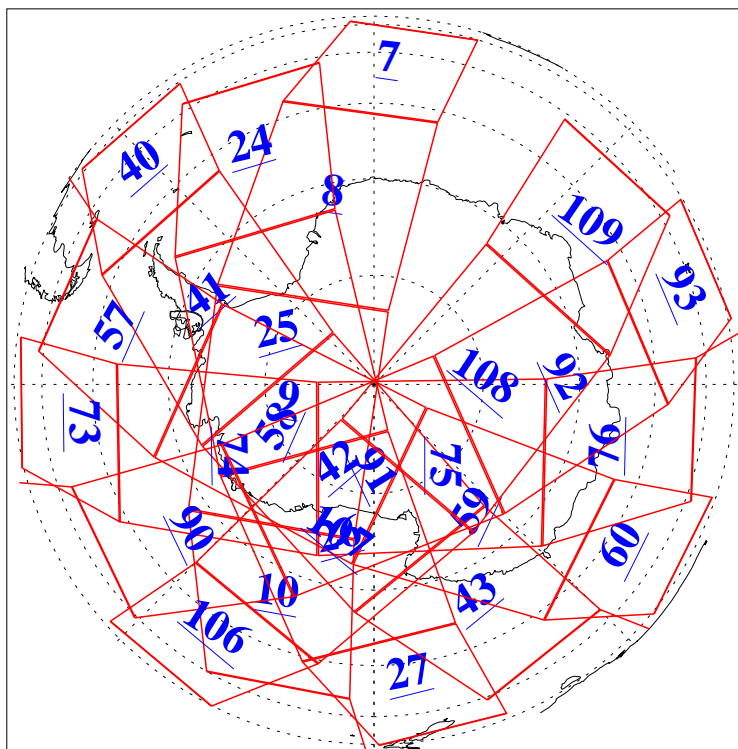

L1B Availability  
AMSU Granules: 240  
HSB Granules: 0  
AIRS Granules: 240

2 Jun 2006  
DoY 153  
Aqua Day 1490  
Granules: 1 to 120

Granules: 121 to 240

Legend: AMSU Available, HSB Available, AIRS Available

L1B Availability  
AMSU Granules: 240  
HSB Granules: 0  
AIRS Granules: 240

2 Jun 2006  
DoY 153  
Aqua Day 1490

Ascending Granules

Descending Granules

Legend: AMSU Available, HSB Available, AIRS Available

L1B Availability  
 AMSU Granules: 240  
 HSB Granules: 0  
 AIRS Granules: 240

2 Jun 2006  
 DoY 153  
 Aqua Day 1490

Northern Hemisphere Granules

Southern Hemisphere Granules

Legend: AMSU Available, HSB Available, AIRS Available