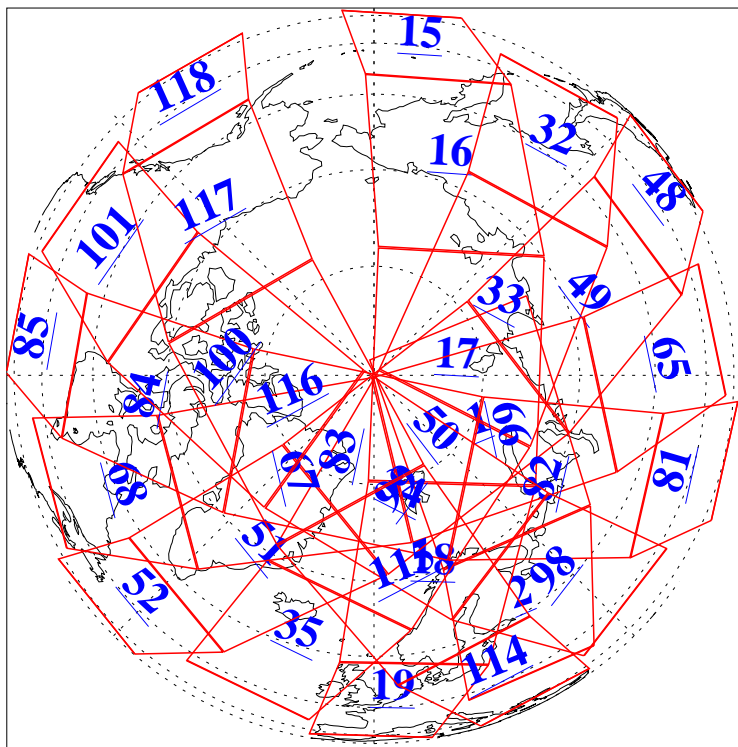

L1B Availability  
AMSU Granules: 240  
HSB Granules: 0  
AIRS Granules: 240

2 Jun 2006  
DoY 153  
Aqua Day 1490  
Granules: 1 to 120

Granules: 121 to 240

Legend: AMSU Available, HSB Available, AIRS Available

L1B Availability  
AMSU Granules: 240  
HSB Granules: 0  
AIRS Granules: 240

2 Jun 2006  
DoY 153  
Aqua Day 1490

Ascending Granules

Descending Granules

Legend: AMSU Available, HSB Available, AIRS Available

L1B Availability  
 AMSU Granules: 240  
 HSB Granules: 0  
 AIRS Granules: 240

2 Jun 2006  
 DoY 153  
 Aqua Day 1490

Northern Hemisphere Granules

Southern Hemisphere Granules

Legend: AMSU Available, HSB Available, AIRS Available