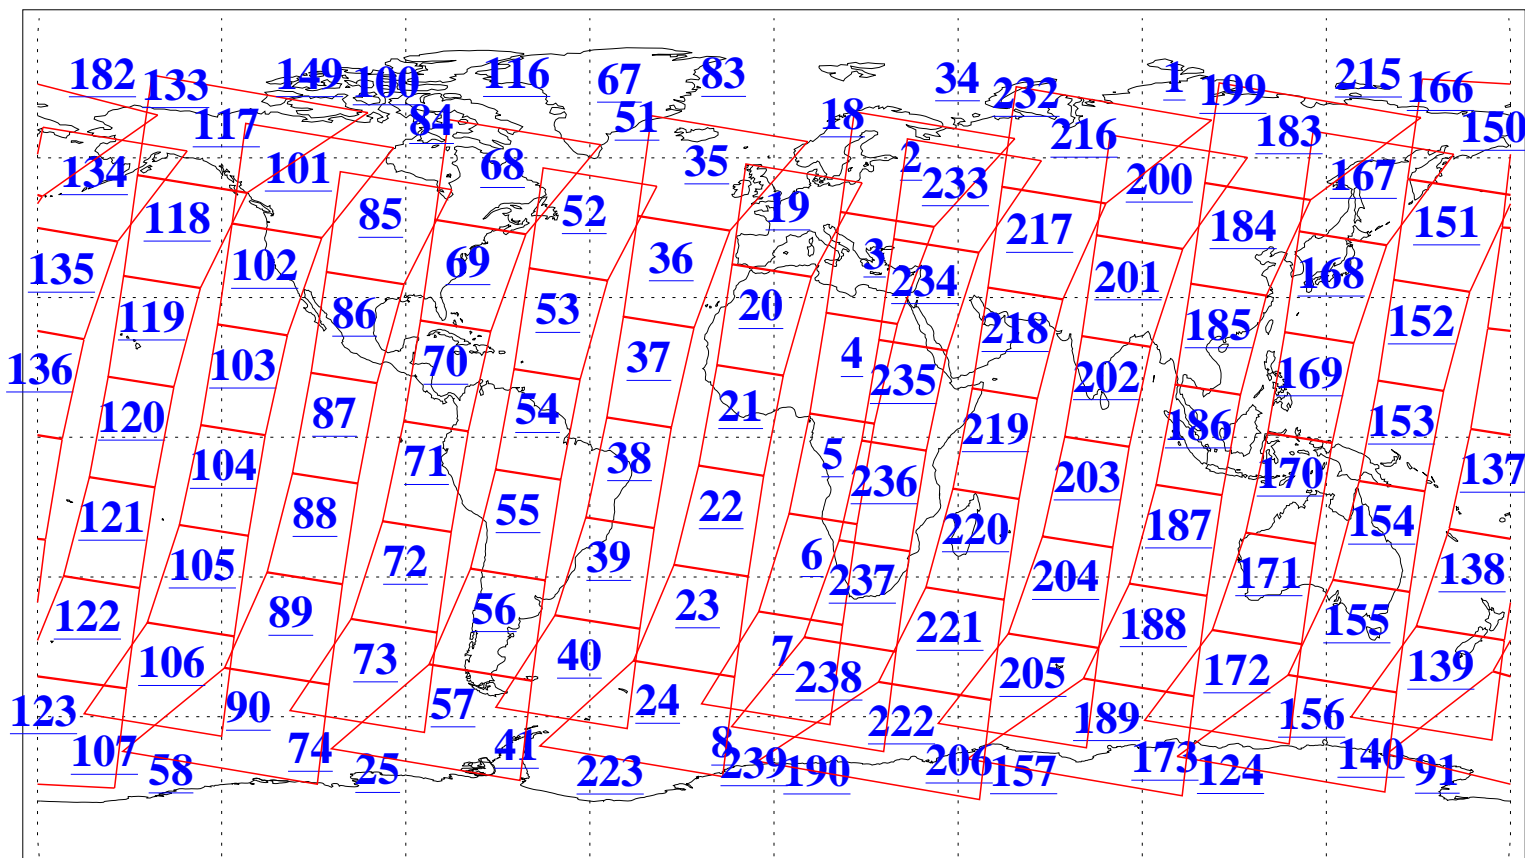

L1B Availability  
AMSU Granules: 240  
HSB Granules: 0  
AIRS Granules: 240

2 Jun 2006  
DoY 153  
Aqua Day 1490  
Granules: 1 to 120

Granules: 121 to 240

Legend: AMSU Available, HSB Available, AIRS Available

L1B Availability  
AMSU Granules: 240  
HSB Granules: 0  
AIRS Granules: 240

2 Jun 2006  
DoY 153  
Aqua Day 1490

Ascending Granules

Descending Granules

Legend: AMSU Available, HSB Available, AIRS Available

L1B Availability  
 AMSU Granules: 240  
 HSB Granules: 0  
 AIRS Granules: 240

2 Jun 2006  
 DoY 153  
 Aqua Day 1490

Northern Hemisphere Granules

Southern Hemisphere Granules

Legend: AMSU Available, HSB Available, AIRS Available