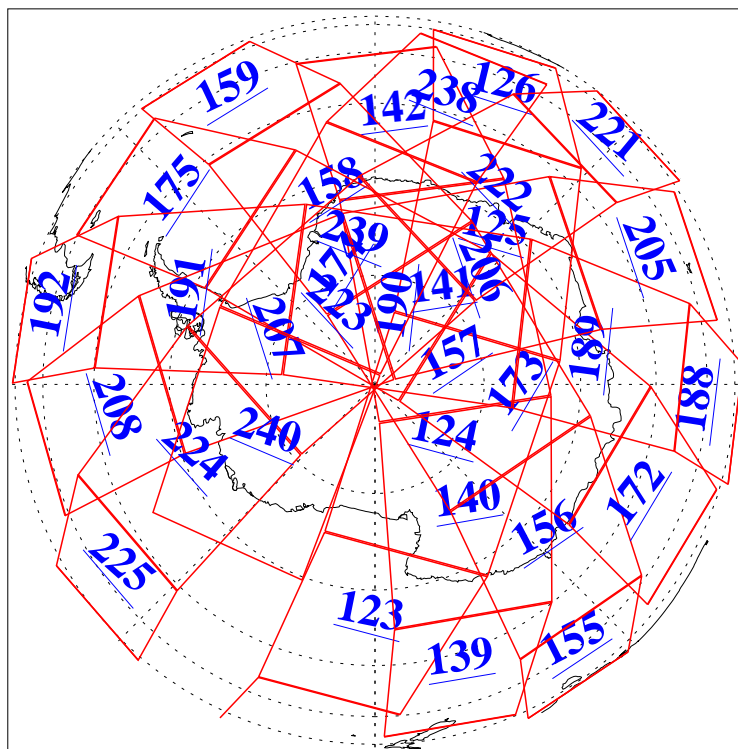

L1B Availability  
AMSU Granules: 240  
HSB Granules: 0  
AIRS Granules: 240

2 Jun 2006  
DoY 153  
Aqua Day 1490  
Granules: 1 to 120

Granules: 121 to 240

Legend: AMSU Available, HSB Available, AIRS Available

L1B Availability  
AMSU Granules: 240  
HSB Granules: 0  
AIRS Granules: 240

2 Jun 2006  
DoY 153  
Aqua Day 1490

Ascending Granules

Descending Granules

Legend: AMSU Available, HSB Available, AIRS Available

L1B Availability  
 AMSU Granules: 240  
 HSB Granules: 0  
 AIRS Granules: 240

2 Jun 2006  
 DoY 153  
 Aqua Day 1490

Northern Hemisphere Granules

Southern Hemisphere Granules

Legend: AMSU Available, HSB Available, AIRS Available