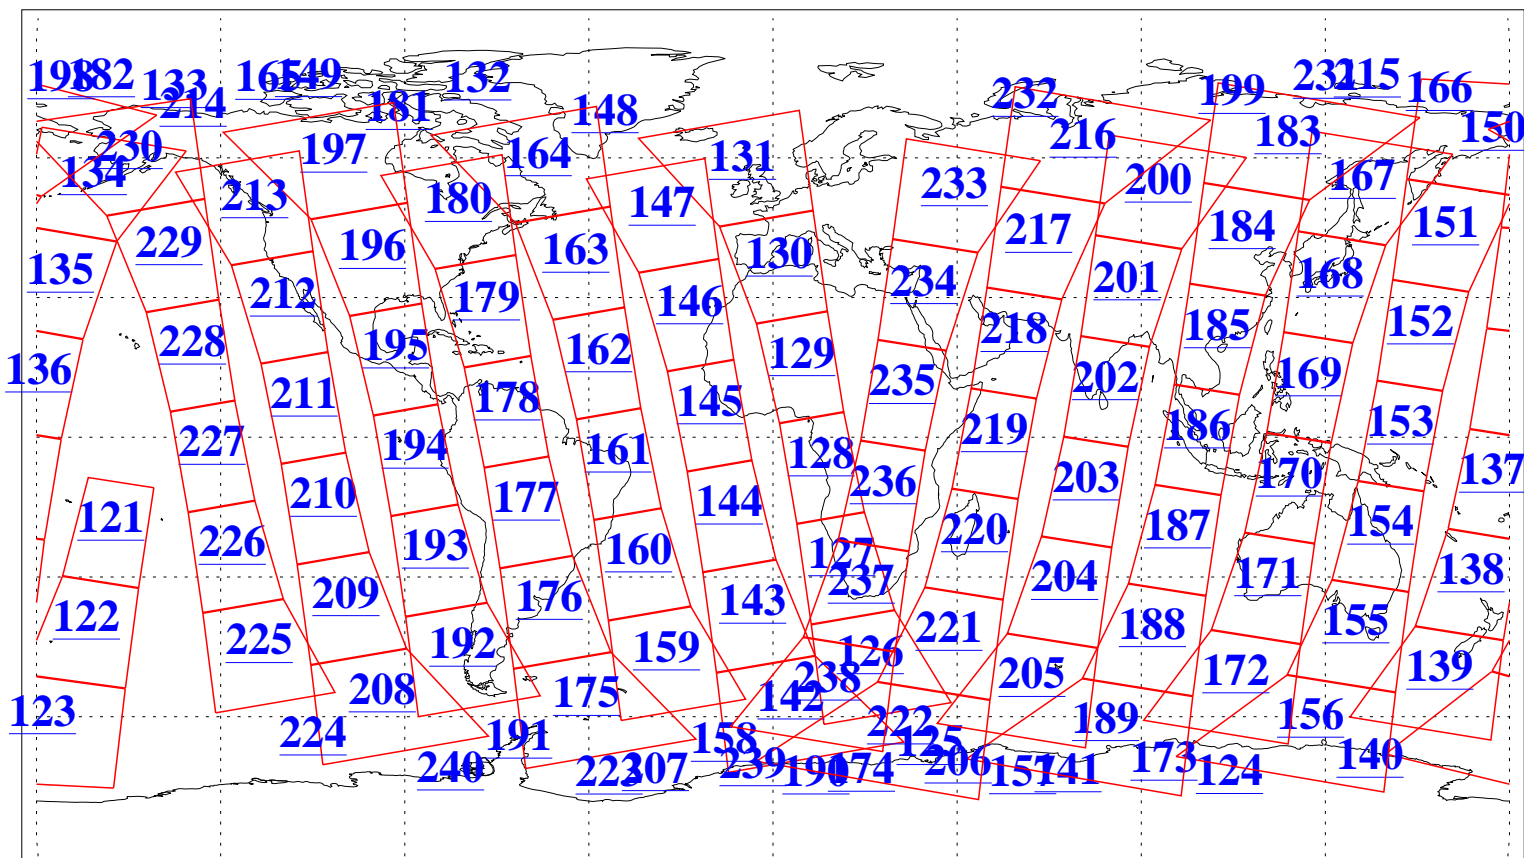

L1B Availability  
AMSU Granules: 240  
HSB Granules: 0  
AIRS Granules: 240

2 Jun 2006  
DoY 153  
Aqua Day 1490  
Granules: 1 to 120

Granules: 121 to 240

Legend: AMSU Available, HSB Available, AIRS Available

L1B Availability  
AMSU Granules: 240  
HSB Granules: 0  
AIRS Granules: 240

2 Jun 2006  
DoY 153  
Aqua Day 1490

Ascending Granules

Descending Granules

Legend: AMSU Available, HSB Available, AIRS Available

L1B Availability  
 AMSU Granules: 240  
 HSB Granules: 0  
 AIRS Granules: 240

2 Jun 2006  
 DoY 153  
 Aqua Day 1490

Northern Hemisphere Granules

Southern Hemisphere Granules

Legend: AMSU Available, HSB Available, AIRS Available