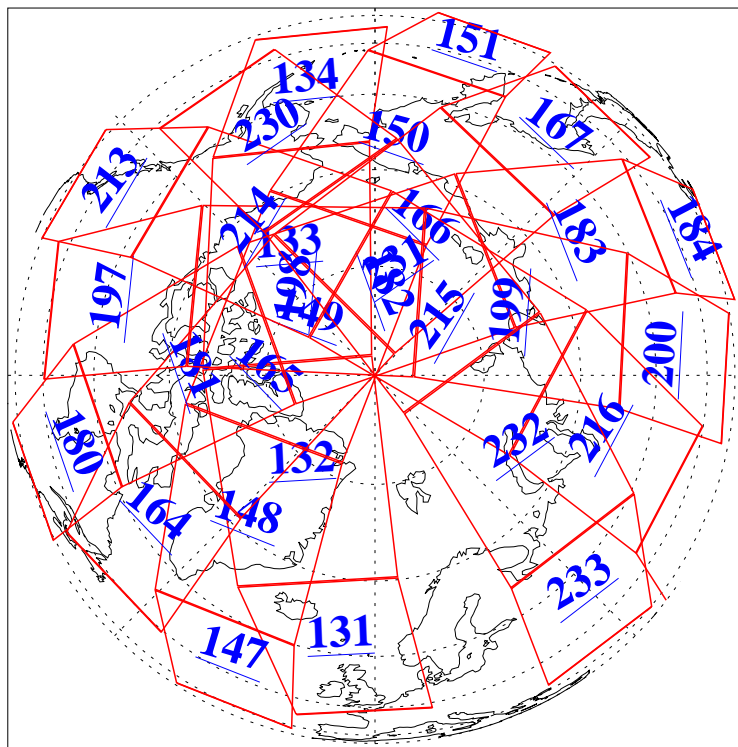

L1B Availability  
AMSU Granules: 240  
HSB Granules: 0  
AIRS Granules: 240

2 Jun 2006  
DoY 153  
Aqua Day 1490  
Granules: 1 to 120

Granules: 121 to 240

Legend: AMSU Available, HSB Available, AIRS Available

L1B Availability  
AMSU Granules: 240  
HSB Granules: 0  
AIRS Granules: 240

2 Jun 2006  
DoY 153  
Aqua Day 1490

Ascending Granules

Descending Granules

Legend: AMSU Available, HSB Available, AIRS Available

L1B Availability  
 AMSU Granules: 240  
 HSB Granules: 0  
 AIRS Granules: 240

2 Jun 2006  
 DoY 153  
 Aqua Day 1490

Northern Hemisphere Granules

Southern Hemisphere Granules

Legend: AMSU Available, HSB Available, AIRS Available