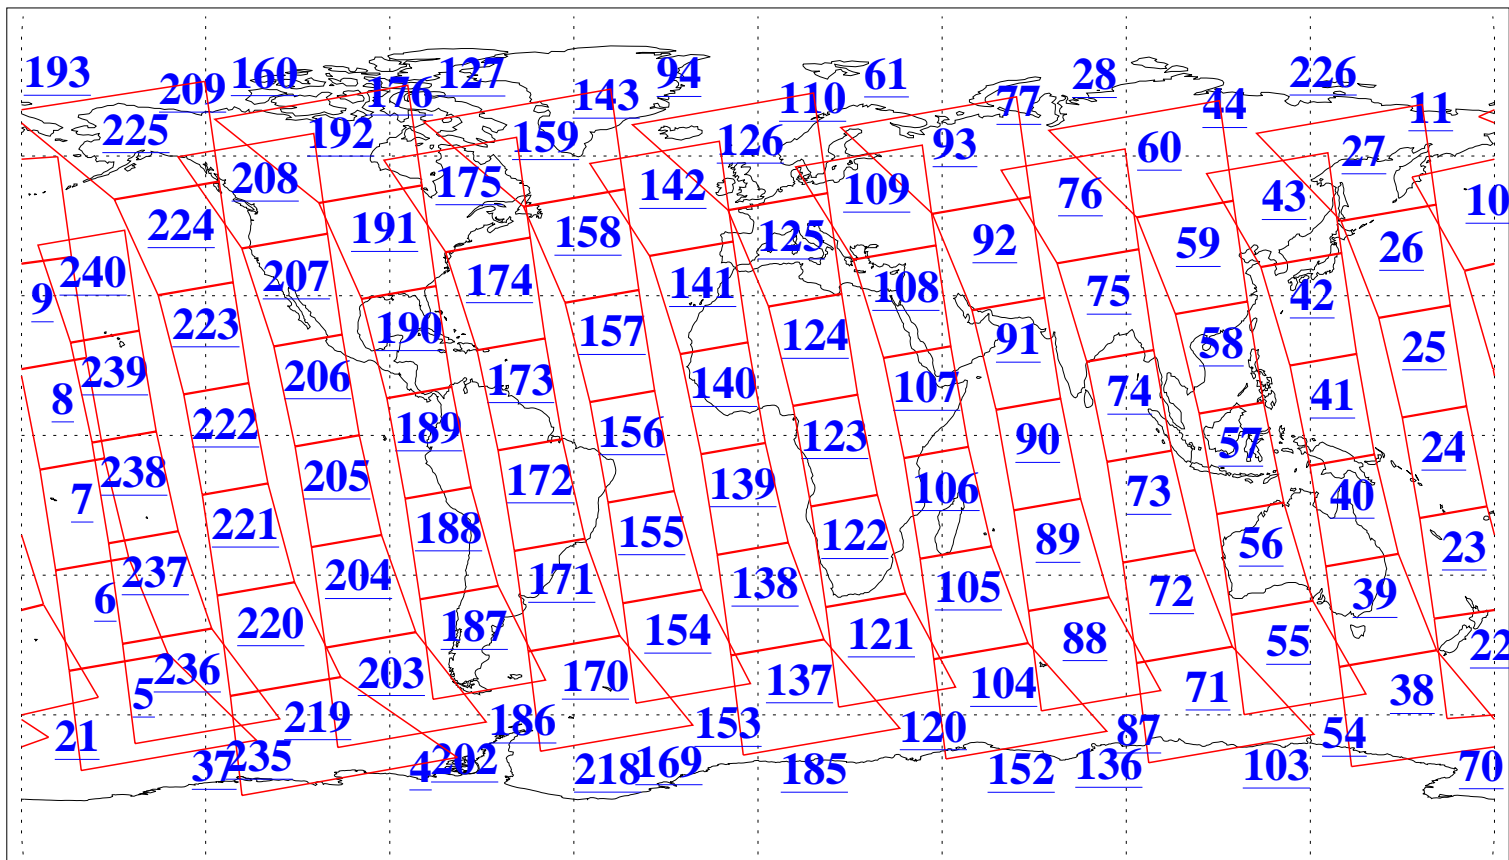

L1B Availability
AMSU Granules: 240
HSB Granules: 0
AIRS Granules: 240

30 May 2006
DoY 150
Aqua Day 1487
Granules: 1 to 120

Granules: 121 to 240

Legend: AMSU Available, HSB Available, AIRS Available

L1B Availability
AMSU Granules: 240
HSB Granules: 0
AIRS Granules: 240

30 May 2006
DoY 150
Aqua Day 1487
Ascending Granules

Descending Granules

Legend: AMSU Available, HSB Available, AIRS Available

L1B Availability
 AMSU Granules: 240
 HSB Granules: 0
 AIRS Granules: 240

30 May 2006
 DoY 150
 Aqua Day 1487

Northern Hemisphere Granules

Southern Hemisphere Granules

Legend: AMSU Available, HSB Available, AIRS Available