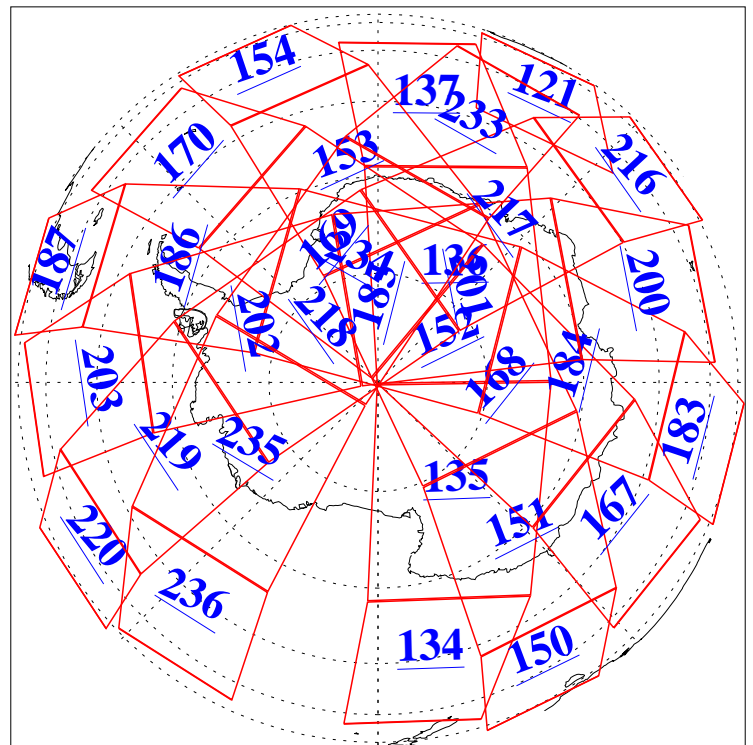

L1B Availability
AMSU Granules: 240
HSB Granules: 0
AIRS Granules: 240

30 May 2006
DoY 150
Aqua Day 1487
Granules: 1 to 120

Granules: 121 to 240

Legend: AMSU Available, HSB Available, AIRS Available

L1B Availability
AMSU Granules: 240
HSB Granules: 0
AIRS Granules: 240

30 May 2006
DoY 150
Aqua Day 1487
Ascending Granules

Descending Granules

Legend: AMSU Available, HSB Available, AIRS Available

L1B Availability
 AMSU Granules: 240
 HSB Granules: 0
 AIRS Granules: 240

30 May 2006
 DoY 150
 Aqua Day 1487

Northern Hemisphere Granules

Southern Hemisphere Granules

Legend: AMSU Available, HSB Available, AIRS Available