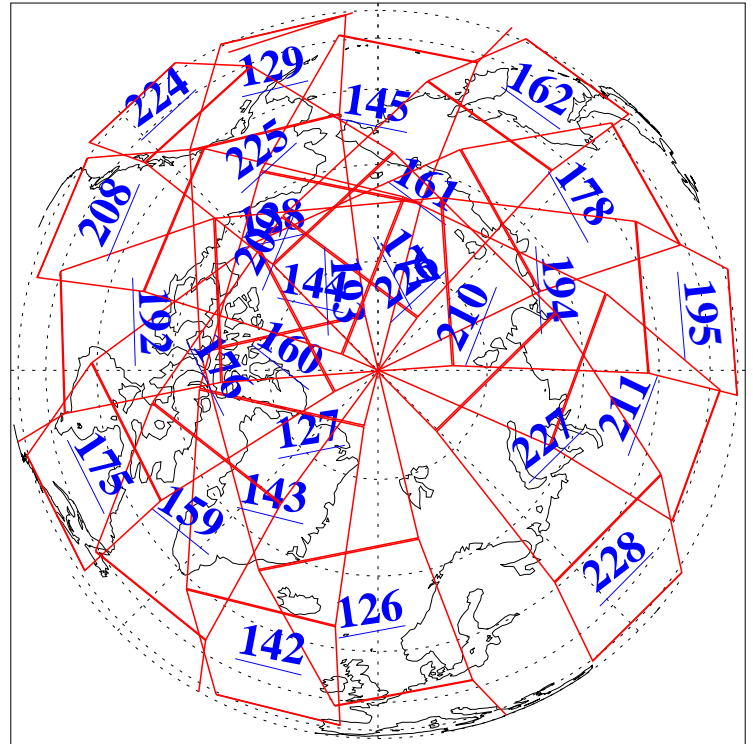

L1B Availability
AMSU Granules: 240
HSB Granules: 0
AIRS Granules: 240

30 May 2006
DoY 150
Aqua Day 1487
Granules: 1 to 120

Granules: 121 to 240

Legend: AMSU Available, HSB Available, AIRS Available

L1B Availability
AMSU Granules: 240
HSB Granules: 0
AIRS Granules: 240

30 May 2006
DoY 150
Aqua Day 1487
Ascending Granules

Descending Granules

Legend: AMSU Available, HSB Available, AIRS Available

L1B Availability
 AMSU Granules: 240
 HSB Granules: 0
 AIRS Granules: 240

30 May 2006
 DoY 150
 Aqua Day 1487

Northern Hemisphere Granules

Southern Hemisphere Granules

Legend: AMSU Available, HSB Available, AIRS Available