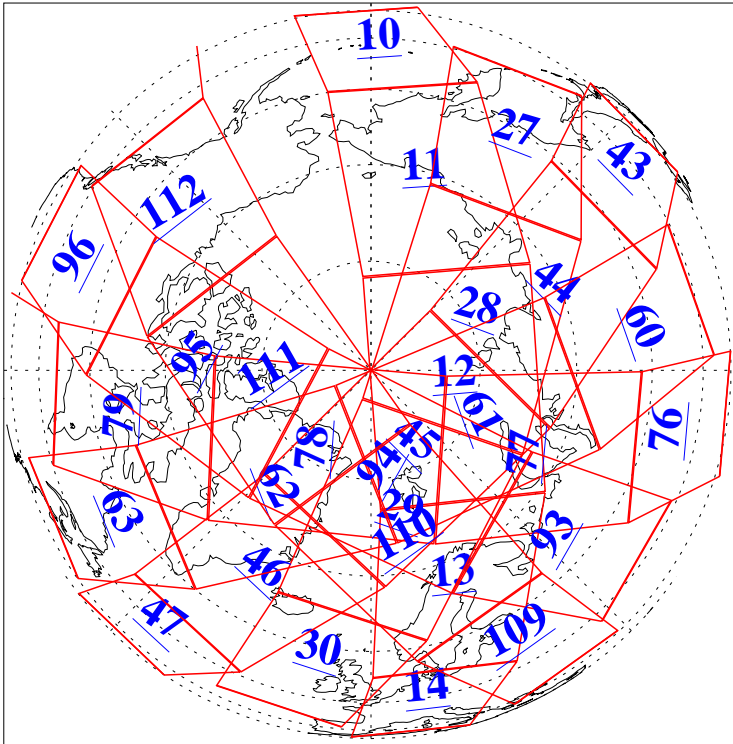

L1B Availability
AMSU Granules: 240
HSB Granules: 0
AIRS Granules: 240

30 May 2006
DoY 150
Aqua Day 1487
Granules: 1 to 120

Granules: 121 to 240

Legend: AMSU Available, HSB Available, AIRS Available

L1B Availability
AMSU Granules: 240
HSB Granules: 0
AIRS Granules: 240

30 May 2006
DoY 150
Aqua Day 1487
Ascending Granules

Descending Granules

Legend: AMSU Available, HSB Available, AIRS Available

L1B Availability
 AMSU Granules: 240
 HSB Granules: 0
 AIRS Granules: 240

30 May 2006
 DoY 150
 Aqua Day 1487

Northern Hemisphere Granules

Southern Hemisphere Granules

Legend: AMSU Available, HSB Available, AIRS Available