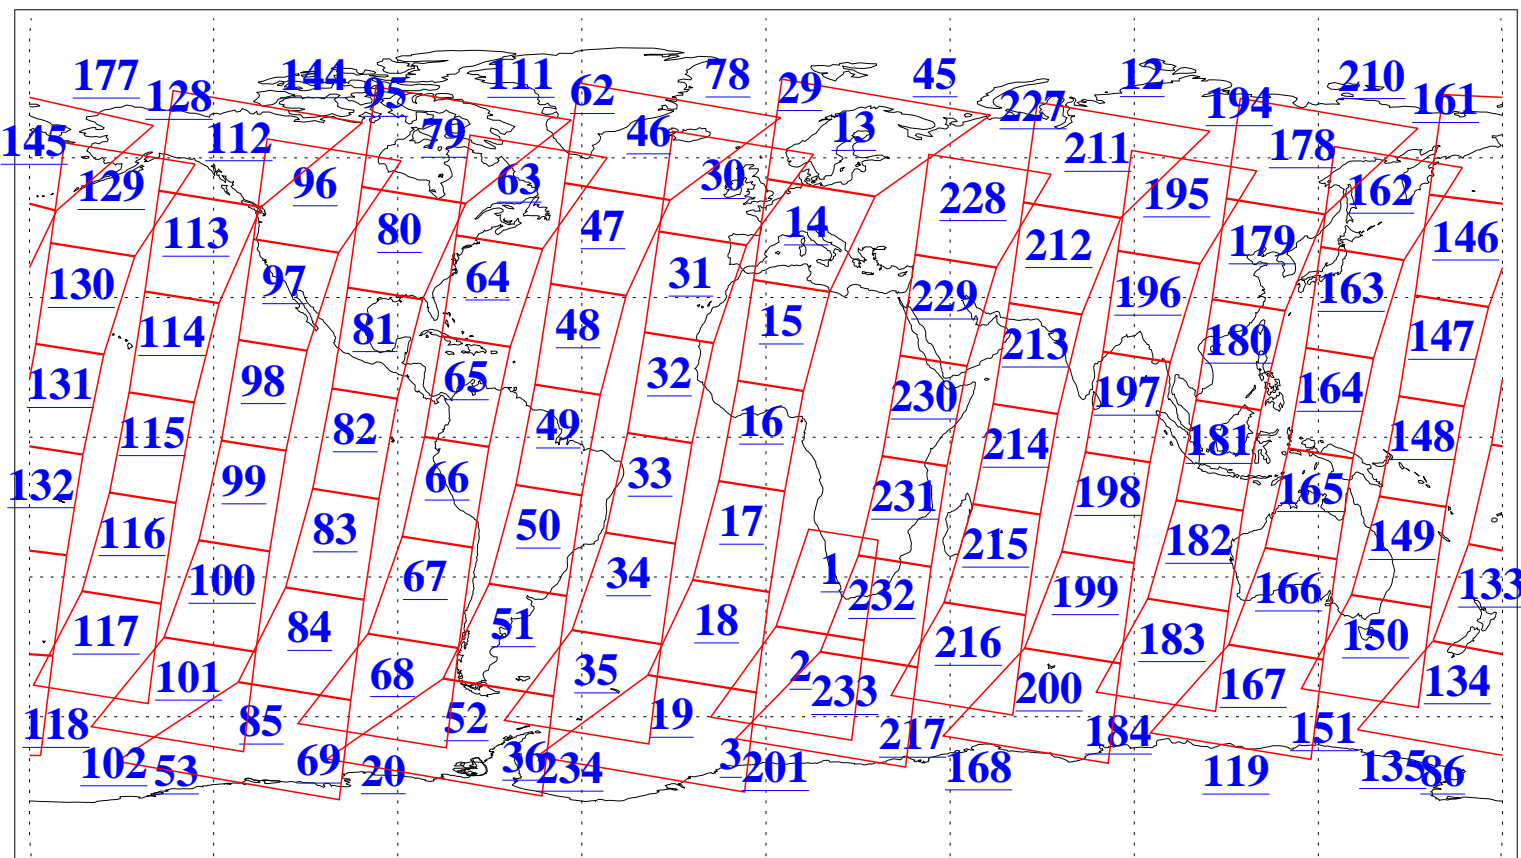

L1B Availability
AMSU Granules: 240
HSB Granules: 0
AIRS Granules: 240

30 May 2006
DoY 150
Aqua Day 1487
Granules: 1 to 120

Granules: 121 to 240

Legend: AMSU Available, HSB Available, AIRS Available

L1B Availability
AMSU Granules: 240
HSB Granules: 0
AIRS Granules: 240

30 May 2006
DoY 150
Aqua Day 1487
Ascending Granules

Descending Granules

Legend: AMSU Available, HSB Available, AIRS Available

L1B Availability
 AMSU Granules: 240
 HSB Granules: 0
 AIRS Granules: 240

30 May 2006
 DoY 150
 Aqua Day 1487

Northern Hemisphere Granules

Southern Hemisphere Granules

Legend: AMSU Available, HSB Available, AIRS Available