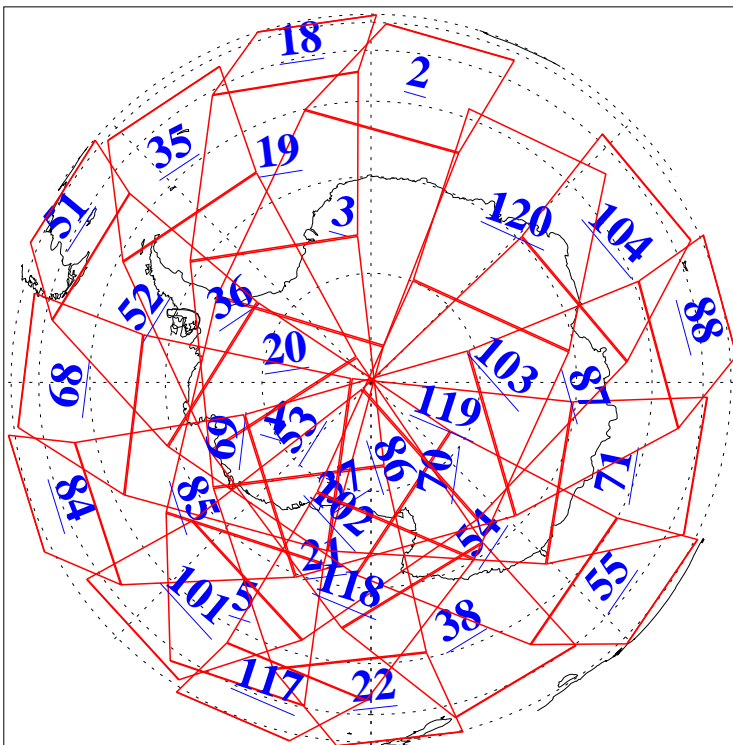

L1B Availability
AMSU Granules: 240
HSB Granules: 0
AIRS Granules: 240

30 May 2006
DoY 150
Aqua Day 1487
Granules: 1 to 120

Granules: 121 to 240

Legend: AMSU Available, HSB Available, AIRS Available

L1B Availability
AMSU Granules: 240
HSB Granules: 0
AIRS Granules: 240

30 May 2006
DoY 150
Aqua Day 1487
Ascending Granules

Descending Granules

Legend: AMSU Available, HSB Available, AIRS Available

L1B Availability
 AMSU Granules: 240
 HSB Granules: 0
 AIRS Granules: 240

30 May 2006
 DoY 150
 Aqua Day 1487

Northern Hemisphere Granules

Southern Hemisphere Granules

Legend: AMSU Available, HSB Available, AIRS Available