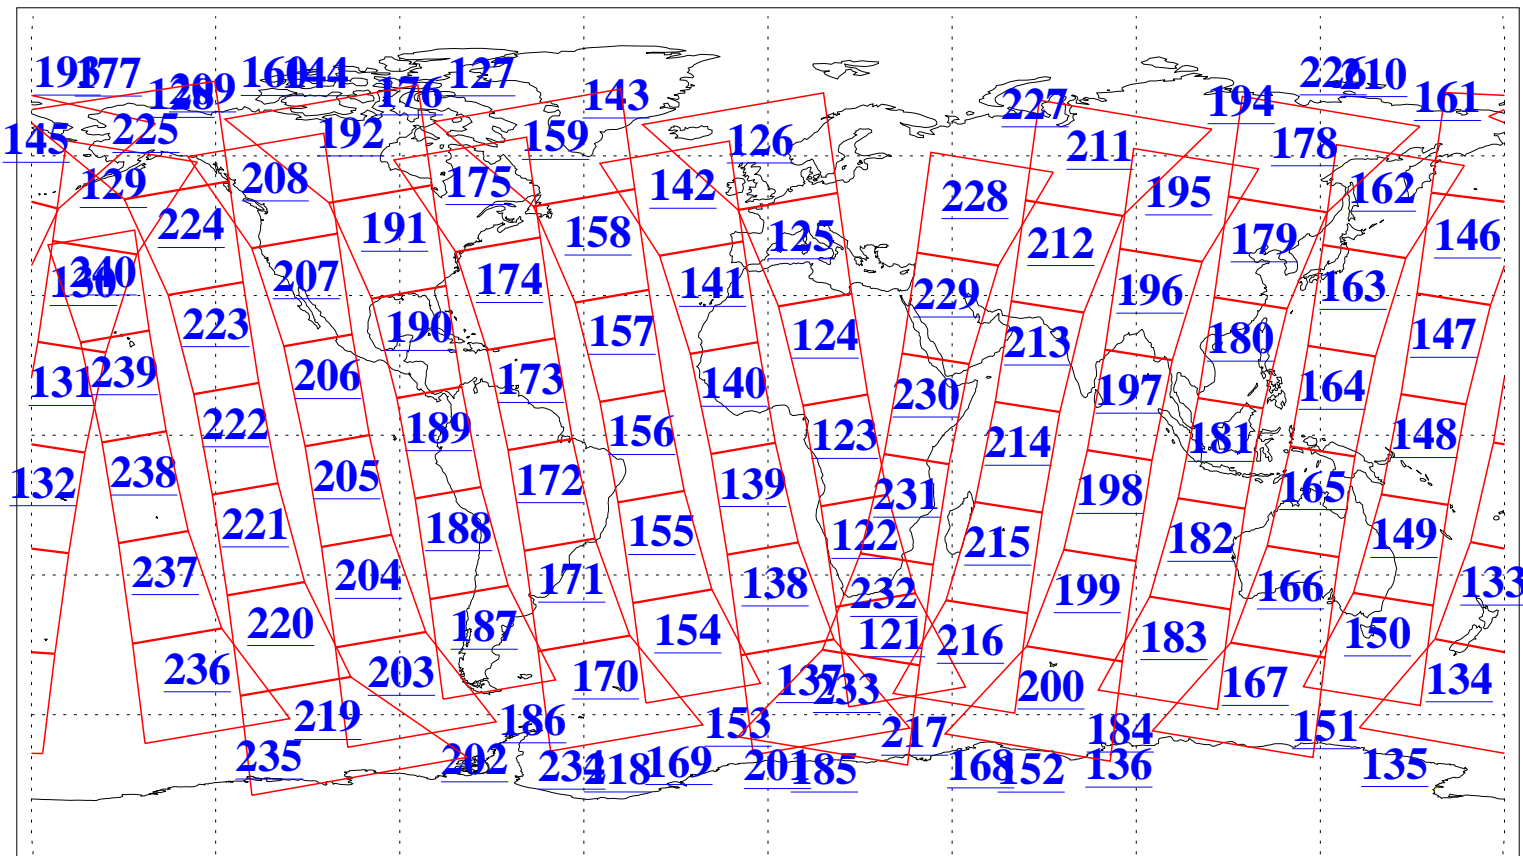

L1B Availability
AMSU Granules: 240
HSB Granules: 0
AIRS Granules: 240

30 May 2006
DoY 150
Aqua Day 1487
Granules: 1 to 120

Granules: 121 to 240

Legend: AMSU Available, HSB Available, AIRS Available

L1B Availability
AMSU Granules: 240
HSB Granules: 0
AIRS Granules: 240

30 May 2006
DoY 150
Aqua Day 1487
Ascending Granules

Descending Granules

Legend: AMSU Available, HSB Available, AIRS Available

L1B Availability
 AMSU Granules: 240
 HSB Granules: 0
 AIRS Granules: 240

30 May 2006
 DoY 150
 Aqua Day 1487

Northern Hemisphere Granules

Southern Hemisphere Granules

Legend: AMSU Available, HSB Available, AIRS Available