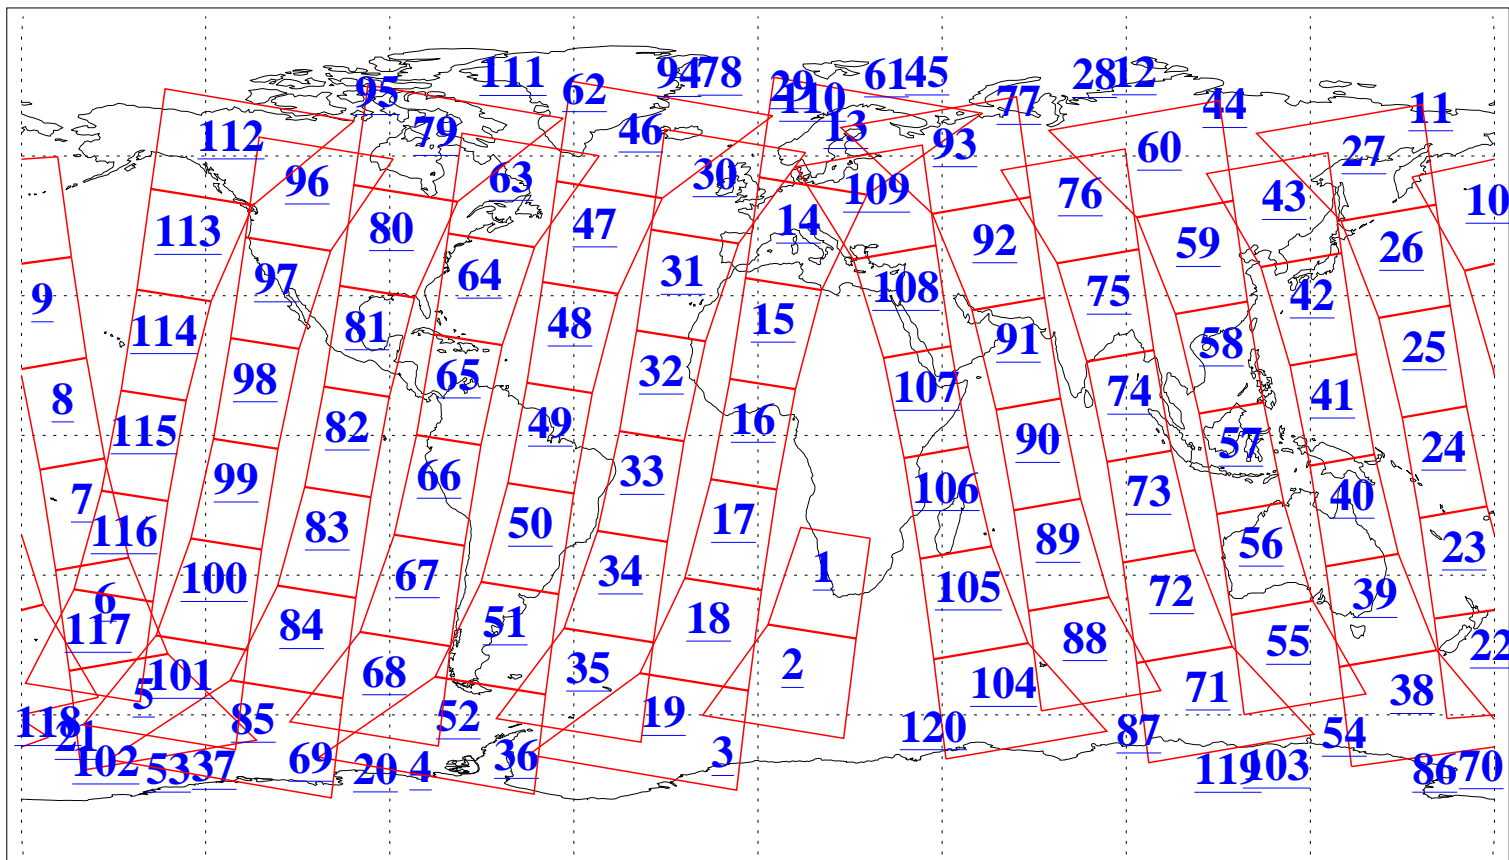

L1B Availability
AMSU Granules: 240
HSB Granules: 0
AIRS Granules: 240

30 May 2006
DoY 150
Aqua Day 1487
Granules: 1 to 120

Granules: 121 to 240

Legend: AMSU Available, HSB Available, AIRS Available

L1B Availability
AMSU Granules: 240
HSB Granules: 0
AIRS Granules: 240

30 May 2006
DoY 150
Aqua Day 1487
Ascending Granules

Descending Granules

Legend: AMSU Available, HSB Available, AIRS Available

L1B Availability
 AMSU Granules: 240
 HSB Granules: 0
 AIRS Granules: 240

30 May 2006
 DoY 150
 Aqua Day 1487

Northern Hemisphere Granules

Southern Hemisphere Granules

Legend: AMSU Available, HSB Available, AIRS Available