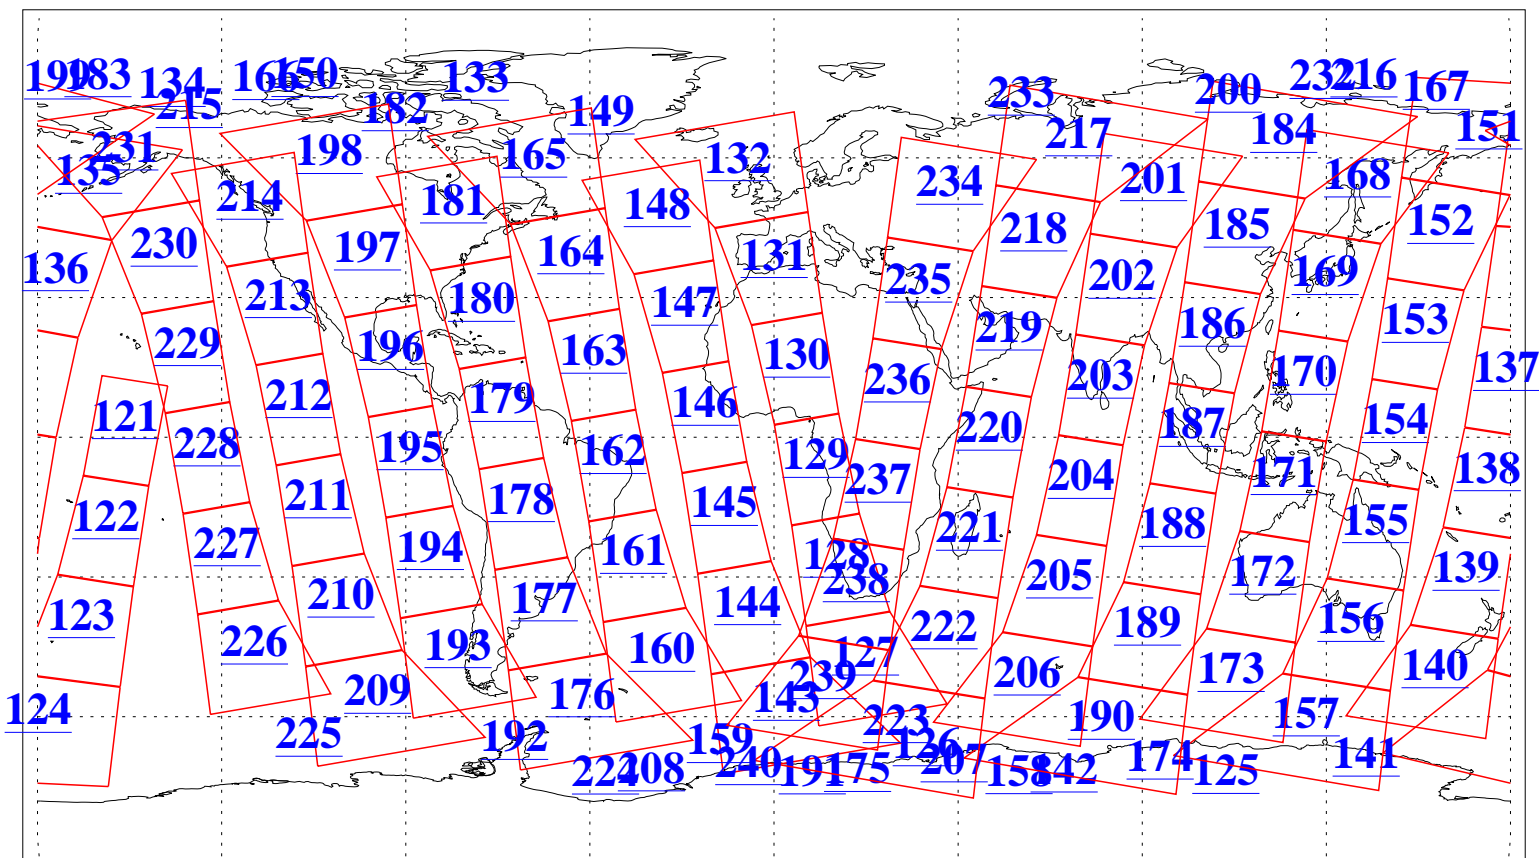

L1B Availability
AMSU Granules: 240
HSB Granules: 0
AIRS Granules: 240

24 May 2006
DoY 144
Aqua Day 1481
Granules: 1 to 120

Granules: 121 to 240

Legend: AMSU Available, HSB Available, AIRS Available

L1B Availability
AMSU Granules: 240
HSB Granules: 0
AIRS Granules: 240

24 May 2006
DoY 144
Aqua Day 1481
Ascending Granules

Descending Granules

Legend: AMSU Available, HSB Available, AIRS Available

L1B Availability
 AMSU Granules: 240
 HSB Granules: 0
 AIRS Granules: 240

24 May 2006
 DoY 144
 Aqua Day 1481

Northern Hemisphere Granules

Southern Hemisphere Granules

Legend: AMSU Available, HSB Available, AIRS Available