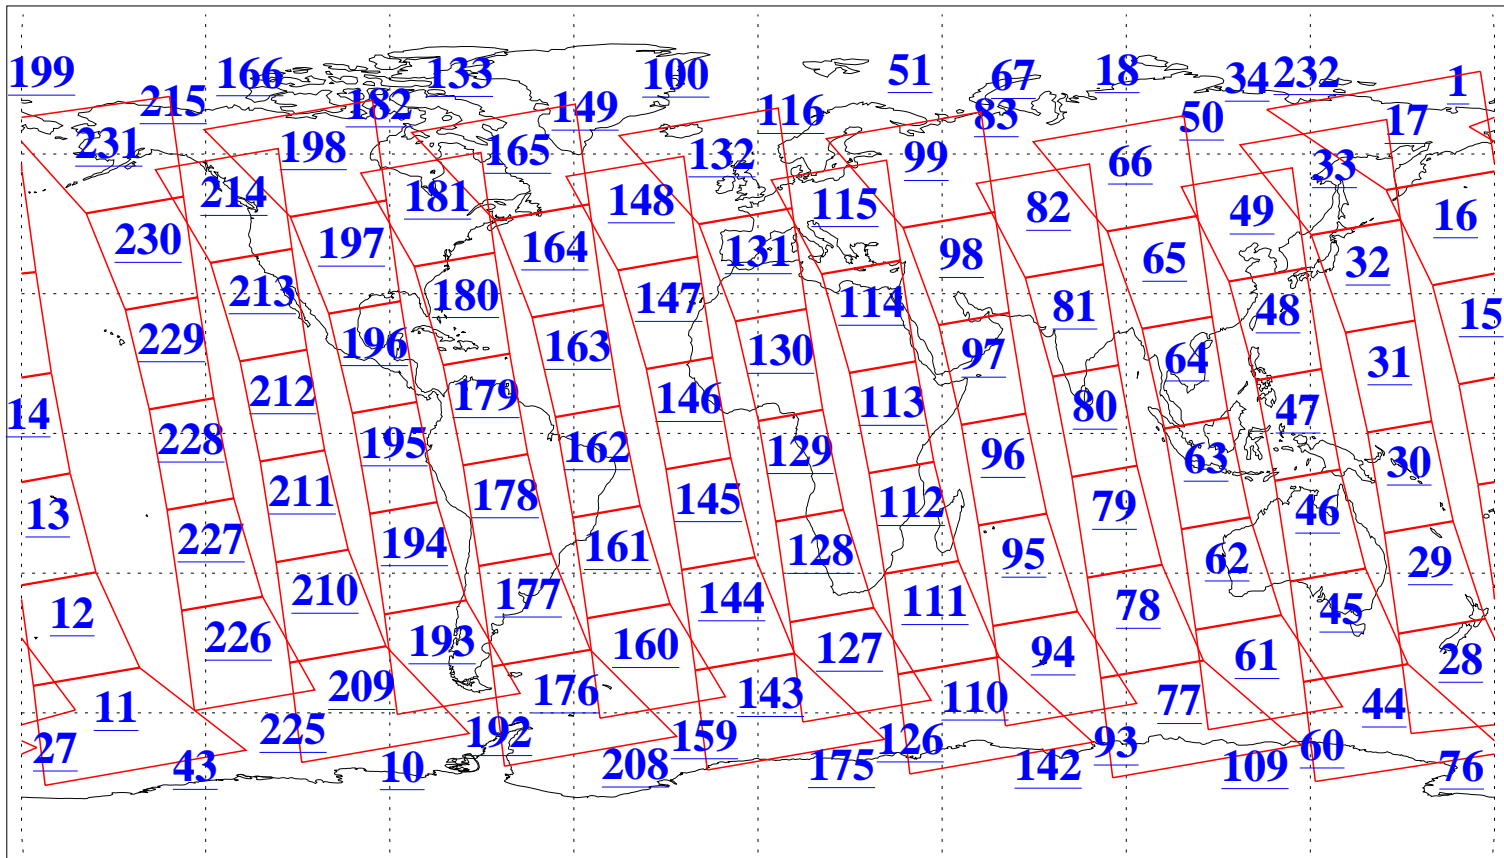

L1B Availability
AMSU Granules: 240
HSB Granules: 0
AIRS Granules: 240

24 May 2006
DoY 144
Aqua Day 1481
Granules: 1 to 120

Granules: 121 to 240

Legend: AMSU Available, HSB Available, AIRS Available

L1B Availability
AMSU Granules: 240
HSB Granules: 0
AIRS Granules: 240

24 May 2006
DoY 144
Aqua Day 1481
Ascending Granules

Descending Granules

Legend: AMSU Available, HSB Available, AIRS Available

L1B Availability
 AMSU Granules: 240
 HSB Granules: 0
 AIRS Granules: 240

24 May 2006
 DoY 144
 Aqua Day 1481

Northern Hemisphere Granules

Southern Hemisphere Granules

Legend: AMSU Available, HSB Available, AIRS Available