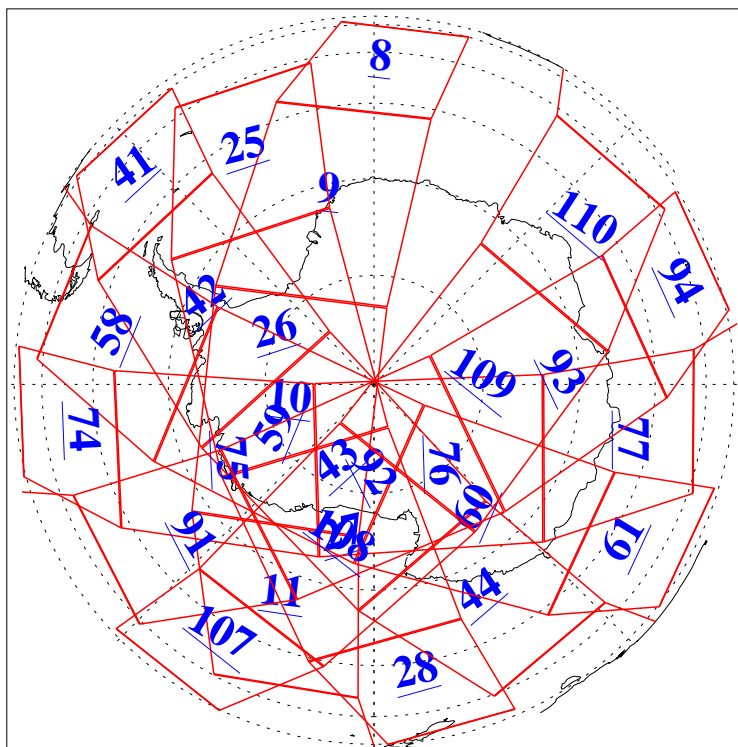

L1B Availability
AMSU Granules: 240
HSB Granules: 0
AIRS Granules: 240

24 May 2006
DoY 144
Aqua Day 1481
Granules: 1 to 120

Granules: 121 to 240

Legend: AMSU Available, HSB Available, AIRS Available

L1B Availability
AMSU Granules: 240
HSB Granules: 0
AIRS Granules: 240

24 May 2006
DoY 144
Aqua Day 1481
Ascending Granules

Descending Granules

Legend: AMSU Available, HSB Available, AIRS Available

L1B Availability
 AMSU Granules: 240
 HSB Granules: 0
 AIRS Granules: 240

24 May 2006
 DoY 144
 Aqua Day 1481

Northern Hemisphere Granules

Southern Hemisphere Granules

Legend: AMSU Available, HSB Available, AIRS Available