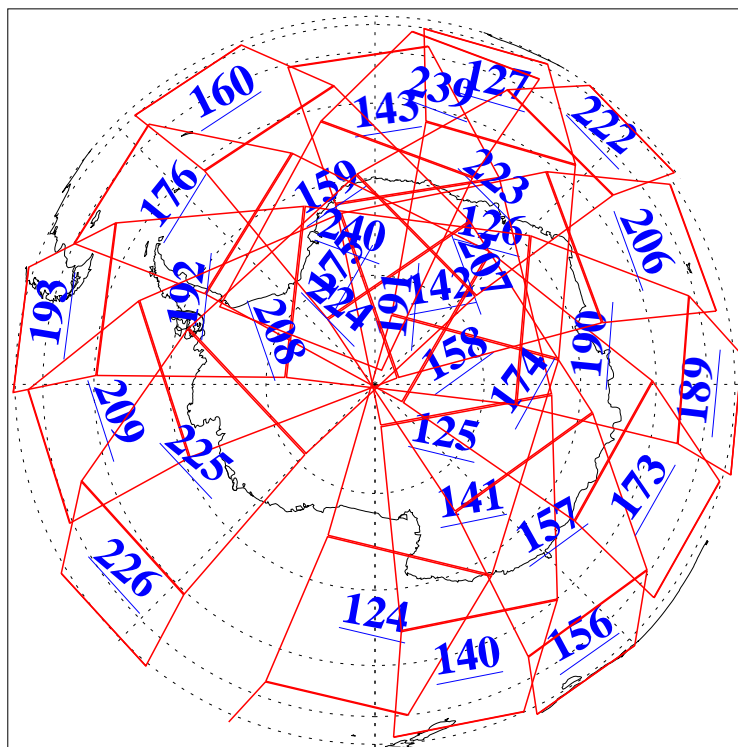

L1B Availability
AMSU Granules: 240
HSB Granules: 0
AIRS Granules: 240

24 May 2006
DoY 144
Aqua Day 1481
Granules: 1 to 120

Granules: 121 to 240

Legend: AMSU Available, HSB Available, AIRS Available

L1B Availability
AMSU Granules: 240
HSB Granules: 0
AIRS Granules: 240

24 May 2006
DoY 144
Aqua Day 1481
Ascending Granules

Descending Granules

Legend: AMSU Available, HSB Available, AIRS Available

L1B Availability
 AMSU Granules: 240
 HSB Granules: 0
 AIRS Granules: 240

24 May 2006
 DoY 144
 Aqua Day 1481

Northern Hemisphere Granules

Southern Hemisphere Granules

Legend: AMSU Available, HSB Available, AIRS Available