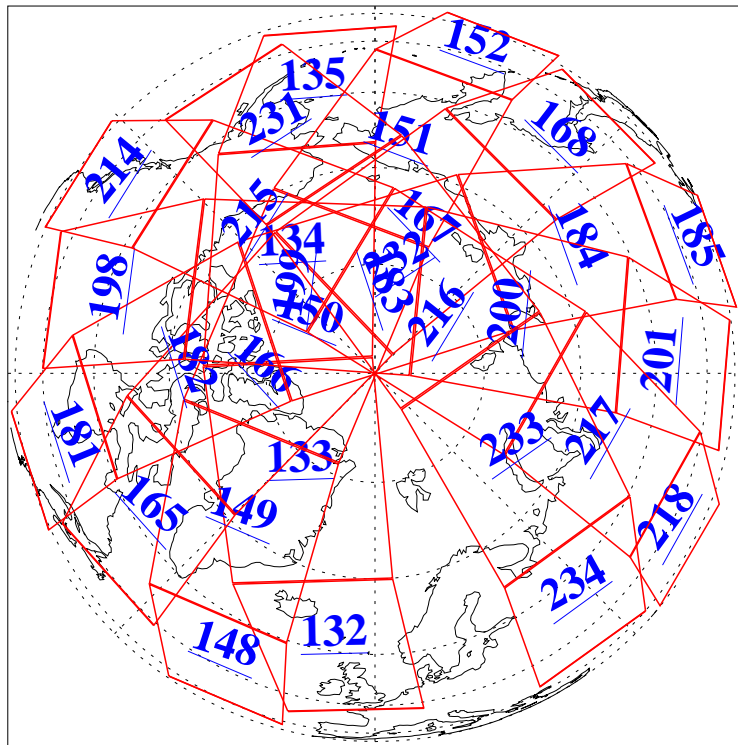

L1B Availability
AMSU Granules: 240
HSB Granules: 0
AIRS Granules: 240

24 May 2006
DoY 144
Aqua Day 1481
Granules: 1 to 120

Granules: 121 to 240

Legend: AMSU Available, HSB Available, AIRS Available

L1B Availability
AMSU Granules: 240
HSB Granules: 0
AIRS Granules: 240

24 May 2006
DoY 144
Aqua Day 1481
Ascending Granules

Descending Granules

Legend: AMSU Available, HSB Available, AIRS Available

L1B Availability
 AMSU Granules: 240
 HSB Granules: 0
 AIRS Granules: 240

24 May 2006
 DoY 144
 Aqua Day 1481

Northern Hemisphere Granules

Southern Hemisphere Granules

Legend: AMSU Available, HSB Available, AIRS Available