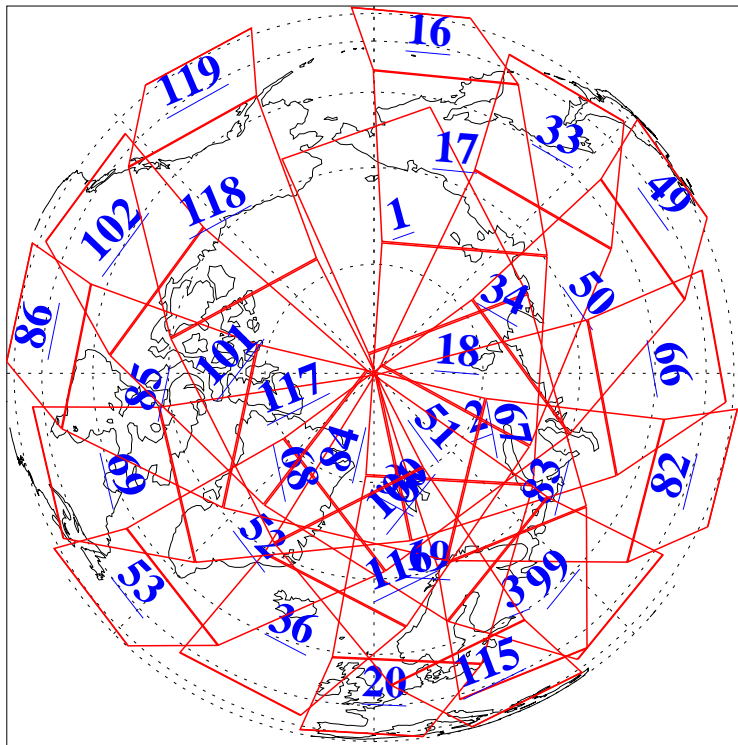

L1B Availability
AMSU Granules: 240
HSB Granules: 0
AIRS Granules: 240

24 May 2006
DoY 144
Aqua Day 1481
Granules: 1 to 120

Granules: 121 to 240

Legend: AMSU Available, HSB Available, AIRS Available

L1B Availability
AMSU Granules: 240
HSB Granules: 0
AIRS Granules: 240

24 May 2006
DoY 144
Aqua Day 1481
Ascending Granules

Descending Granules

Legend: AMSU Available, HSB Available, AIRS Available

L1B Availability
 AMSU Granules: 240
 HSB Granules: 0
 AIRS Granules: 240

24 May 2006
 DoY 144
 Aqua Day 1481

Northern Hemisphere Granules

Southern Hemisphere Granules

Legend: AMSU Available, HSB Available, AIRS Available