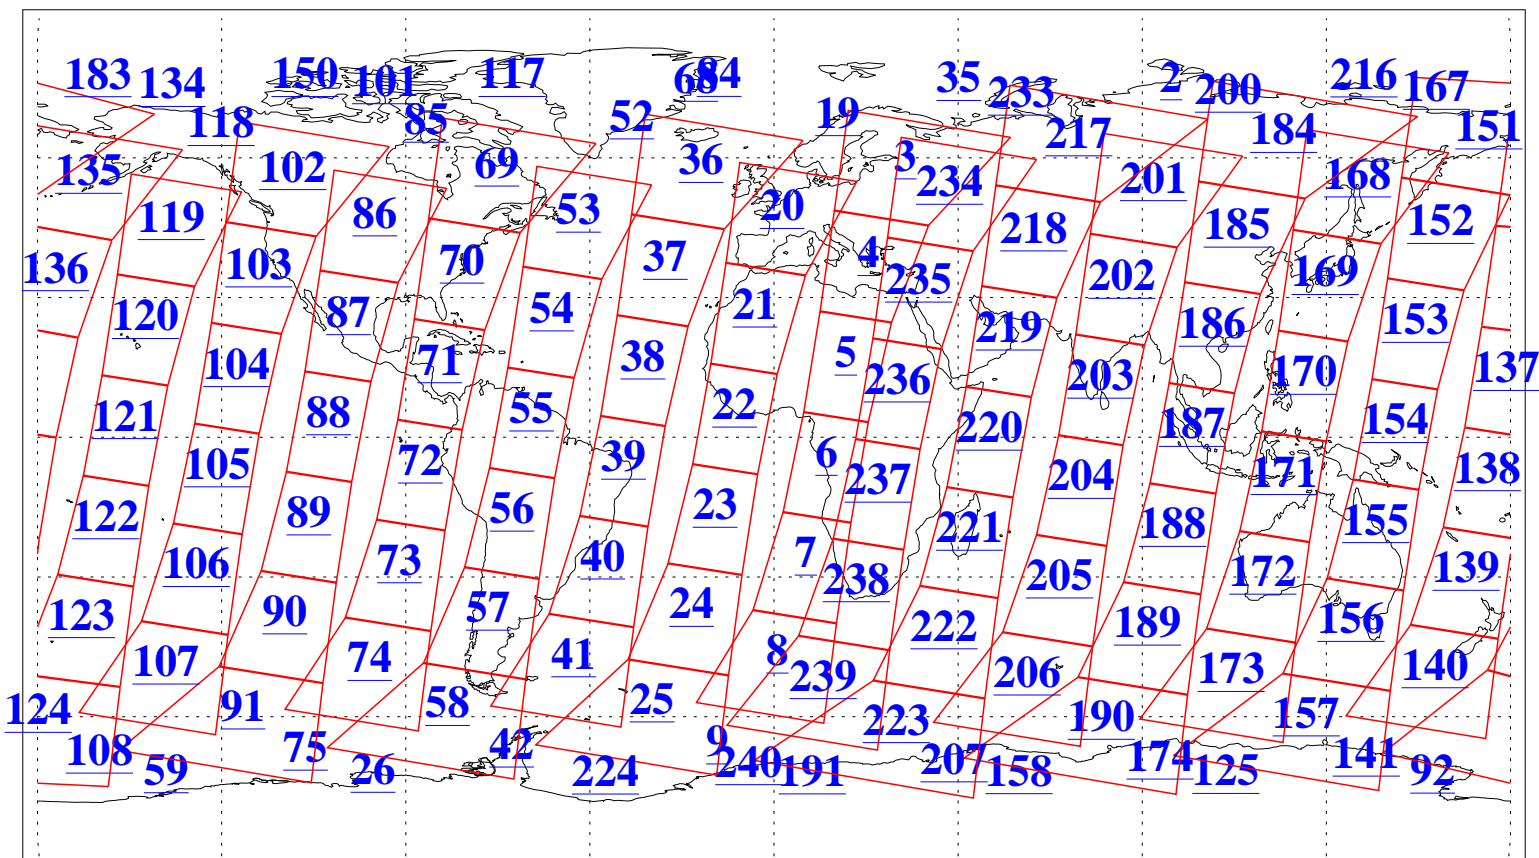

L1B Availability
AMSU Granules: 240
HSB Granules: 0
AIRS Granules: 240

24 May 2006
DoY 144
Aqua Day 1481
Granules: 1 to 120

Granules: 121 to 240

Legend: AMSU Available, HSB Available, AIRS Available

L1B Availability
AMSU Granules: 240
HSB Granules: 0
AIRS Granules: 240

24 May 2006
DoY 144
Aqua Day 1481
Ascending Granules

Descending Granules

Legend: AMSU Available, HSB Available, AIRS Available

L1B Availability
 AMSU Granules: 240
 HSB Granules: 0
 AIRS Granules: 240

24 May 2006
 DoY 144
 Aqua Day 1481

Northern Hemisphere Granules

Southern Hemisphere Granules

Legend: AMSU Available, HSB Available, AIRS Available