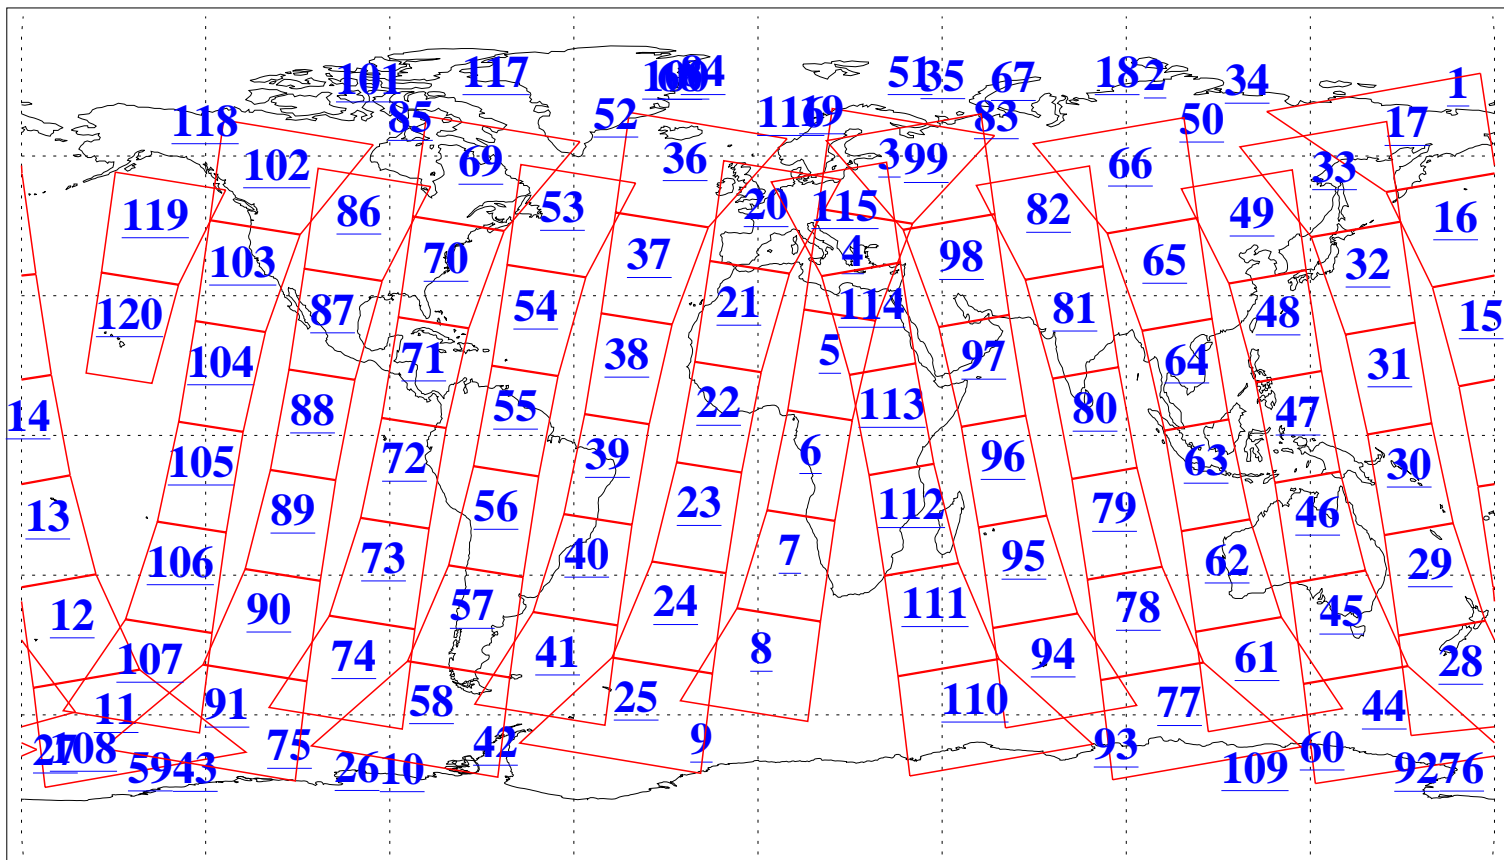

L1B Availability
AMSU Granules: 240
HSB Granules: 0
AIRS Granules: 240

24 May 2006
DoY 144
Aqua Day 1481
Granules: 1 to 120

Granules: 121 to 240

Legend: AMSU Available, HSB Available, AIRS Available

L1B Availability
AMSU Granules: 240
HSB Granules: 0
AIRS Granules: 240

24 May 2006
DoY 144
Aqua Day 1481
Ascending Granules

Descending Granules

Legend: AMSU Available, HSB Available, AIRS Available

L1B Availability
 AMSU Granules: 240
 HSB Granules: 0
 AIRS Granules: 240

24 May 2006
 DoY 144
 Aqua Day 1481

Northern Hemisphere Granules

Southern Hemisphere Granules

Legend: AMSU Available, HSB Available, AIRS Available