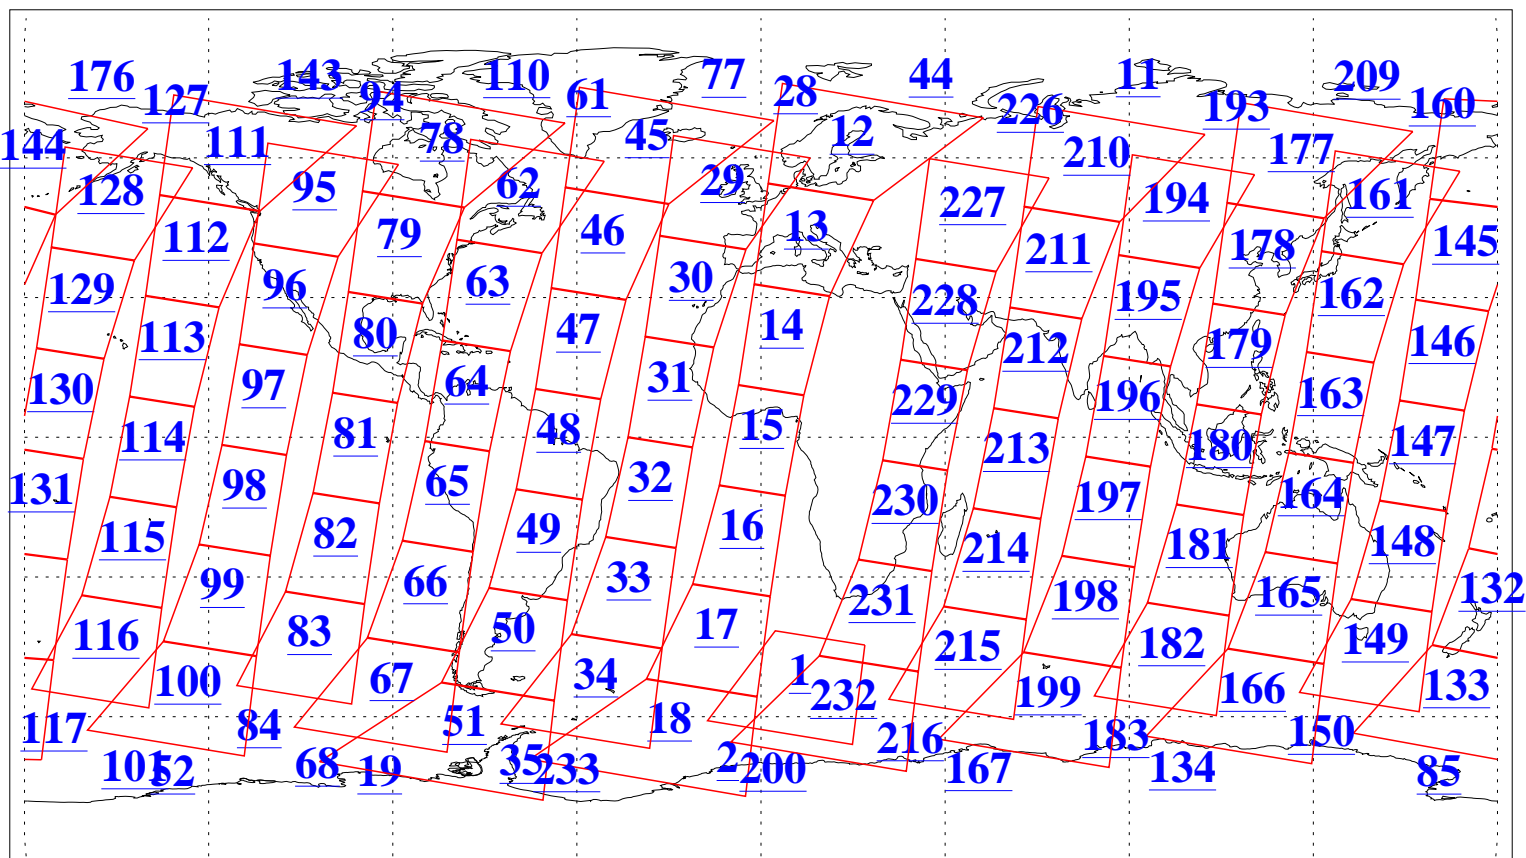

L1B Availability  
AMSU Granules: 240  
HSB Granules: 0  
AIRS Granules: 240

23 May 2006  
DoY 143  
Aqua Day 1480  
Granules: 1 to 120

Granules: 121 to 240

Legend: AMSU Available, HSB Available, AIRS Available

L1B Availability  
AMSU Granules: 240  
HSB Granules: 0  
AIRS Granules: 240

23 May 2006  
DoY 143  
Aqua Day 1480  
Ascending Granules

Descending Granules

Legend: AMSU Available, HSB Available, AIRS Available

L1B Availability  
 AMSU Granules: 240  
 HSB Granules: 0  
 AIRS Granules: 240

23 May 2006  
 DoY 143  
 Aqua Day 1480

Northern Hemisphere Granules

Southern Hemisphere Granules

Legend: AMSU Available, HSB Available, AIRS Available