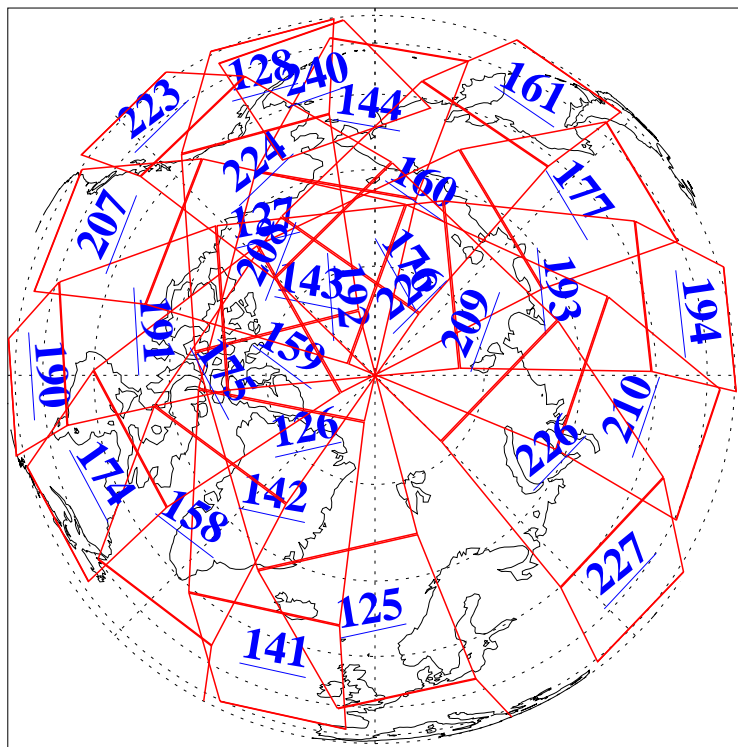

L1B Availability  
AMSU Granules: 240  
HSB Granules: 0  
AIRS Granules: 240

23 May 2006  
DoY 143  
Aqua Day 1480  
Granules: 1 to 120

Granules: 121 to 240

Legend: AMSU Available, HSB Available, AIRS Available

L1B Availability  
AMSU Granules: 240  
HSB Granules: 0  
AIRS Granules: 240

23 May 2006  
DoY 143  
Aqua Day 1480  
Ascending Granules

Descending Granules

Legend: AMSU Available, HSB Available, AIRS Available

L1B Availability  
 AMSU Granules: 240  
 HSB Granules: 0  
 AIRS Granules: 240

23 May 2006  
 DoY 143  
 Aqua Day 1480

Northern Hemisphere Granules

Southern Hemisphere Granules

Legend: AMSU Available, HSB Available, AIRS Available