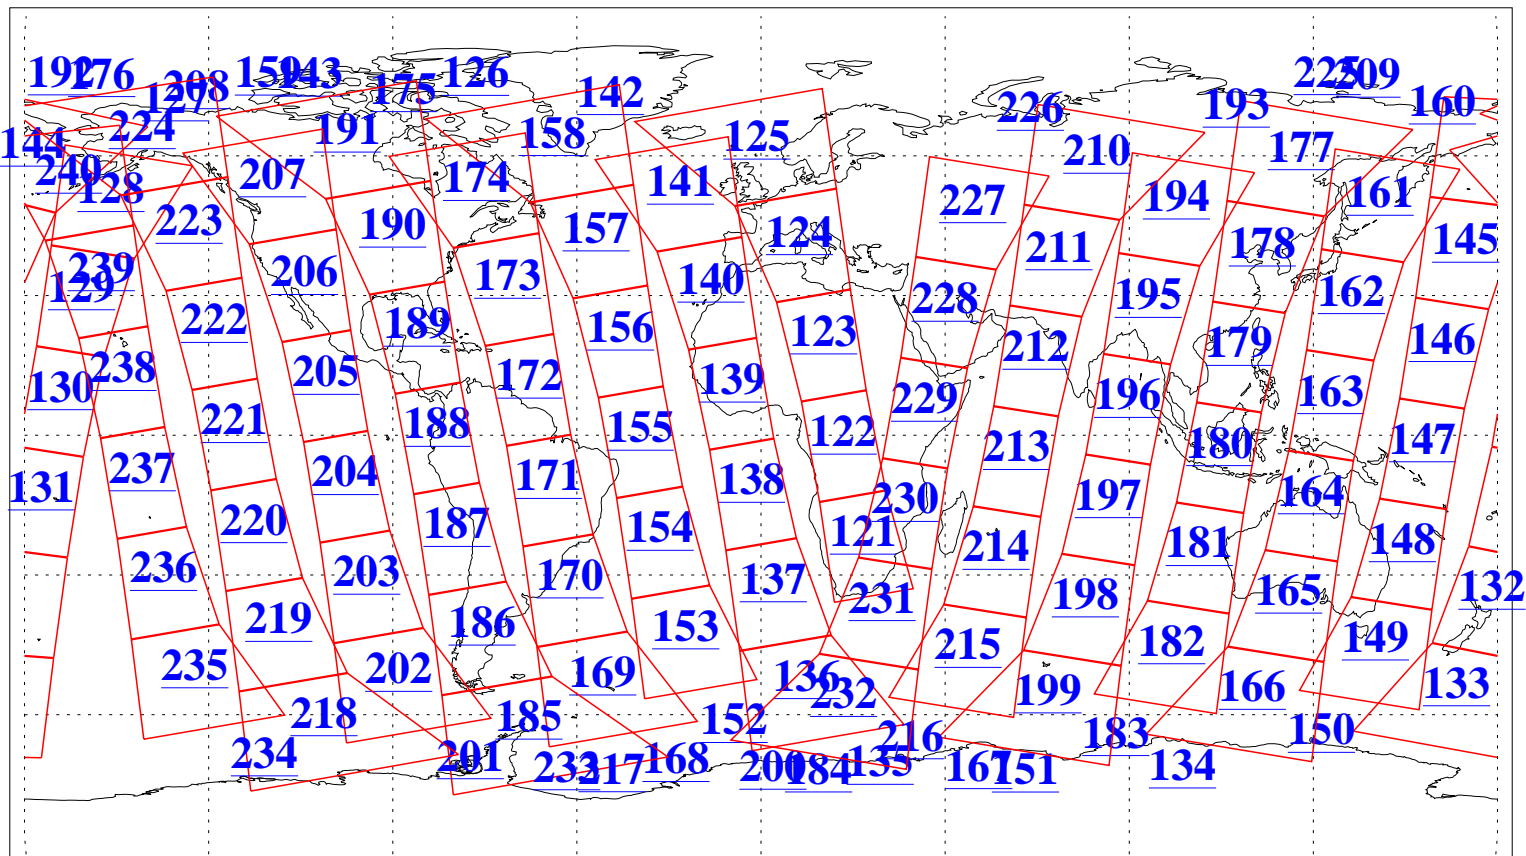

L1B Availability  
AMSU Granules: 240  
HSB Granules: 0  
AIRS Granules: 240

23 May 2006  
DoY 143  
Aqua Day 1480  
Granules: 1 to 120

Granules: 121 to 240

Legend: AMSU Available, HSB Available, AIRS Available

L1B Availability  
AMSU Granules: 240  
HSB Granules: 0  
AIRS Granules: 240

23 May 2006  
DoY 143  
Aqua Day 1480  
Ascending Granules

Descending Granules

Legend: AMSU Available, HSB Available, AIRS Available

L1B Availability  
 AMSU Granules: 240  
 HSB Granules: 0  
 AIRS Granules: 240

23 May 2006  
 DoY 143  
 Aqua Day 1480

Northern Hemisphere Granules

Southern Hemisphere Granules

Legend: AMSU Available, HSB Available, AIRS Available