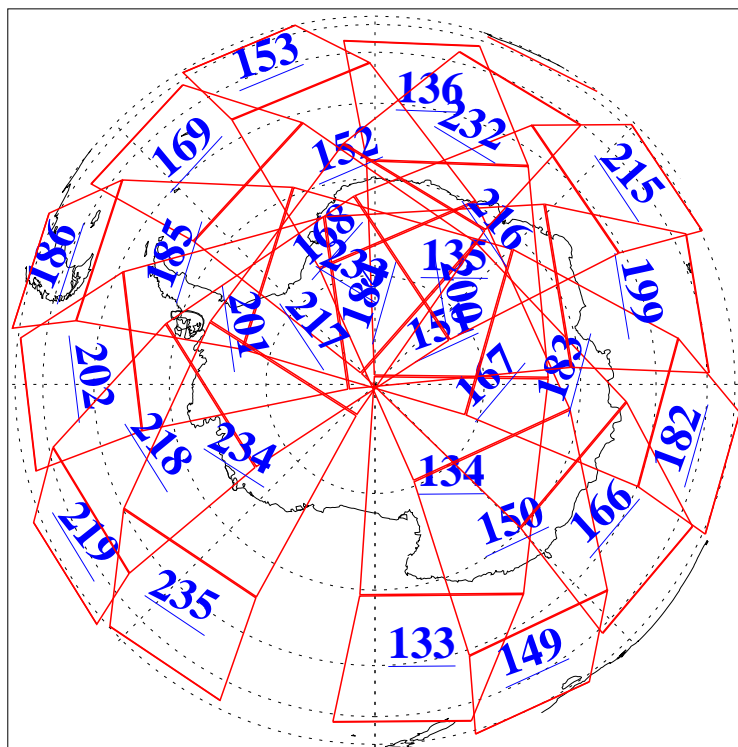

L1B Availability  
AMSU Granules: 240  
HSB Granules: 0  
AIRS Granules: 240

23 May 2006  
DoY 143  
Aqua Day 1480  
Granules: 1 to 120

Granules: 121 to 240

Legend: AMSU Available, HSB Available, AIRS Available

L1B Availability  
AMSU Granules: 240  
HSB Granules: 0  
AIRS Granules: 240

23 May 2006  
DoY 143  
Aqua Day 1480  
Ascending Granules

Descending Granules

Legend: AMSU Available, HSB Available, AIRS Available

L1B Availability  
 AMSU Granules: 240  
 HSB Granules: 0  
 AIRS Granules: 240

23 May 2006  
 DoY 143  
 Aqua Day 1480

Northern Hemisphere Granules

Southern Hemisphere Granules

Legend: AMSU Available, HSB Available, AIRS Available