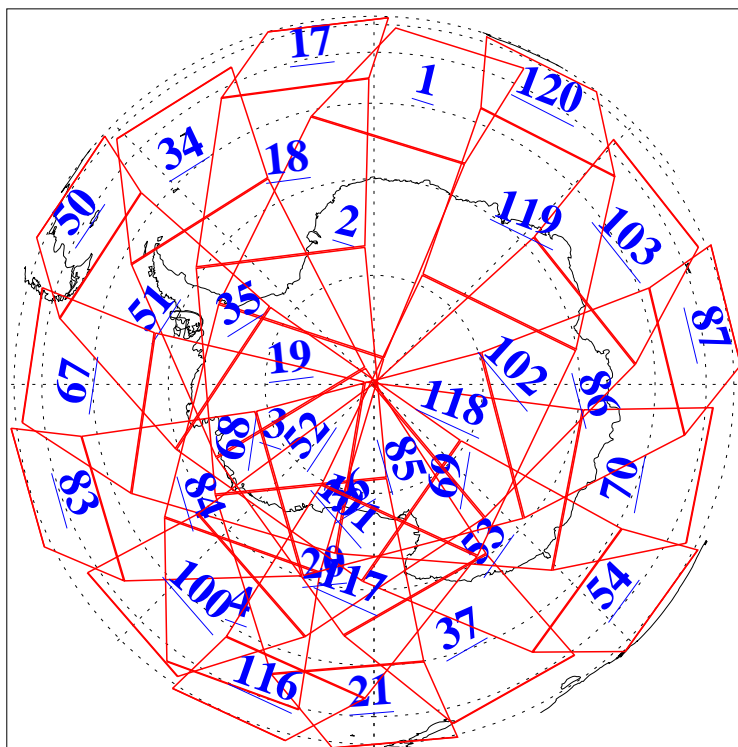

L1B Availability  
AMSU Granules: 240  
HSB Granules: 0  
AIRS Granules: 240

23 May 2006  
DoY 143  
Aqua Day 1480  
Granules: 1 to 120

Granules: 121 to 240

Legend: AMSU Available, HSB Available, AIRS Available

L1B Availability  
AMSU Granules: 240  
HSB Granules: 0  
AIRS Granules: 240

23 May 2006  
DoY 143  
Aqua Day 1480  
Ascending Granules

Descending Granules

Legend: AMSU Available, HSB Available, AIRS Available

L1B Availability  
 AMSU Granules: 240  
 HSB Granules: 0  
 AIRS Granules: 240

23 May 2006  
 DoY 143  
 Aqua Day 1480

Northern Hemisphere Granules

Southern Hemisphere Granules

Legend: AMSU Available, HSB Available, AIRS Available