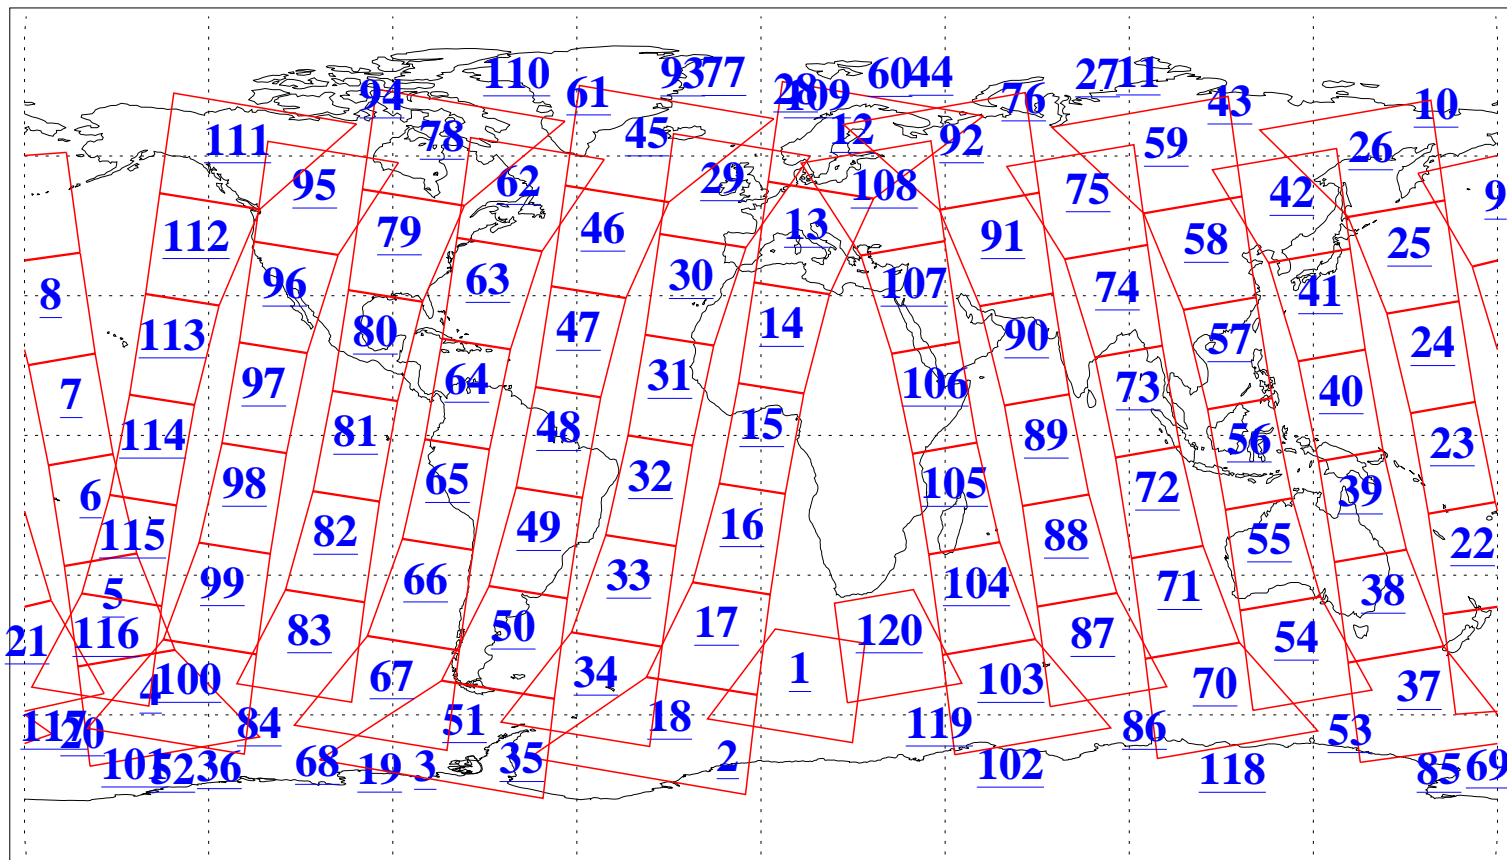

L1B Availability  
AMSU Granules: 240  
HSB Granules: 0  
AIRS Granules: 240

23 May 2006  
DoY 143  
Aqua Day 1480  
Granules: 1 to 120

Granules: 121 to 240

Legend: AMSU Available, HSB Available, AIRS Available

L1B Availability  
AMSU Granules: 240  
HSB Granules: 0  
AIRS Granules: 240

23 May 2006  
DoY 143  
Aqua Day 1480  
Ascending Granules

Descending Granules

Legend: AMSU Available, HSB Available, AIRS Available

L1B Availability  
 AMSU Granules: 240  
 HSB Granules: 0  
 AIRS Granules: 240

23 May 2006  
 DoY 143  
 Aqua Day 1480

Northern Hemisphere Granules

Southern Hemisphere Granules

Legend: AMSU Available, HSB Available, AIRS Available