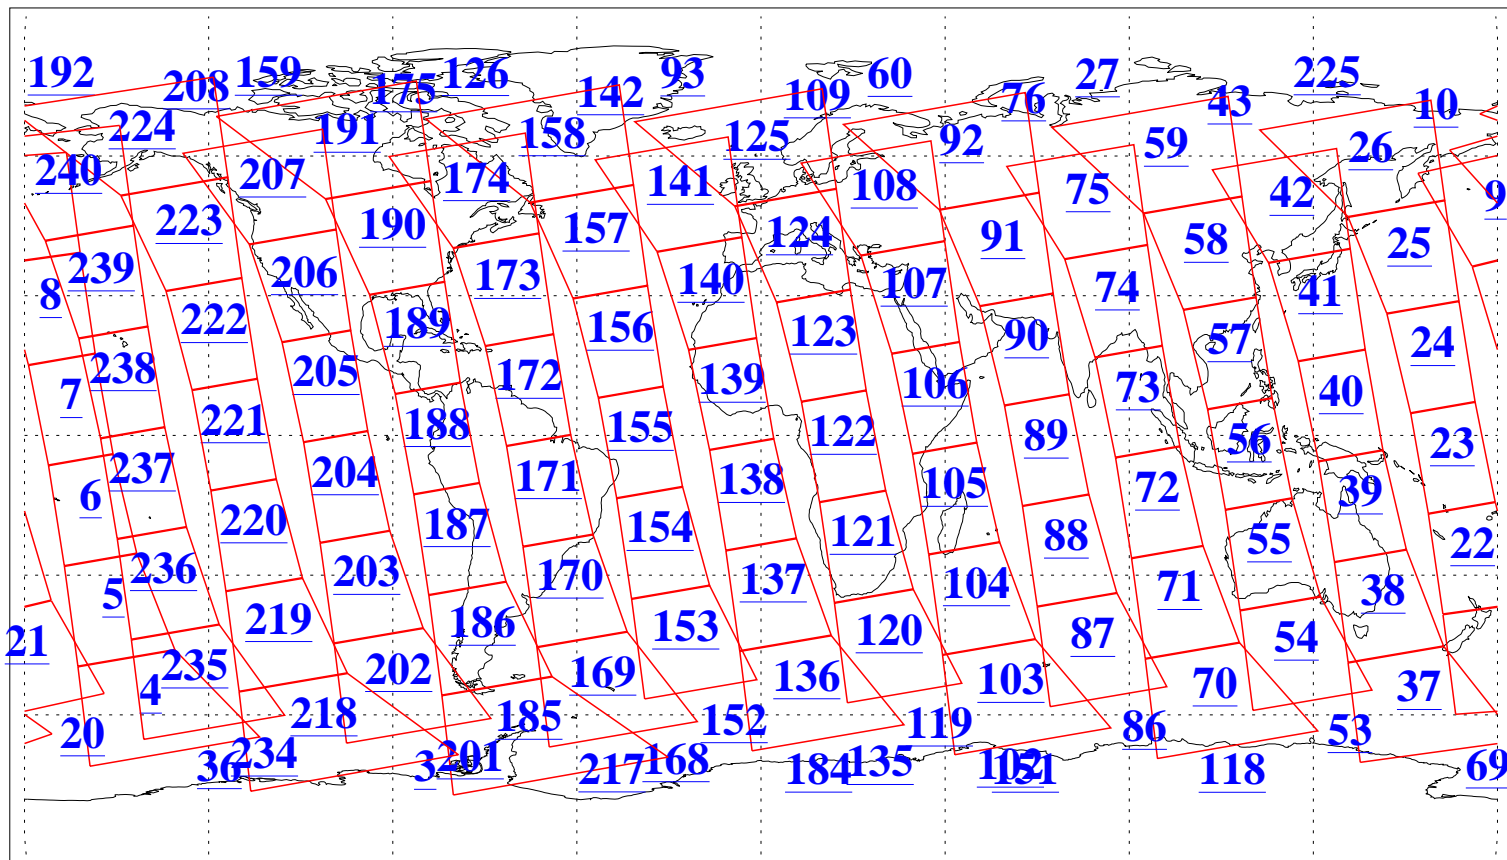

L1B Availability  
AMSU Granules: 240  
HSB Granules: 0  
AIRS Granules: 240

23 May 2006  
DoY 143  
Aqua Day 1480  
Granules: 1 to 120

Granules: 121 to 240

Legend: AMSU Available, HSB Available, AIRS Available

L1B Availability  
AMSU Granules: 240  
HSB Granules: 0  
AIRS Granules: 240

23 May 2006  
DoY 143  
Aqua Day 1480  
Ascending Granules

Descending Granules

Legend: AMSU Available, HSB Available, AIRS Available

L1B Availability  
 AMSU Granules: 240  
 HSB Granules: 0  
 AIRS Granules: 240

23 May 2006  
 DoY 143  
 Aqua Day 1480

Northern Hemisphere Granules

Southern Hemisphere Granules

Legend: AMSU Available, HSB Available, AIRS Available