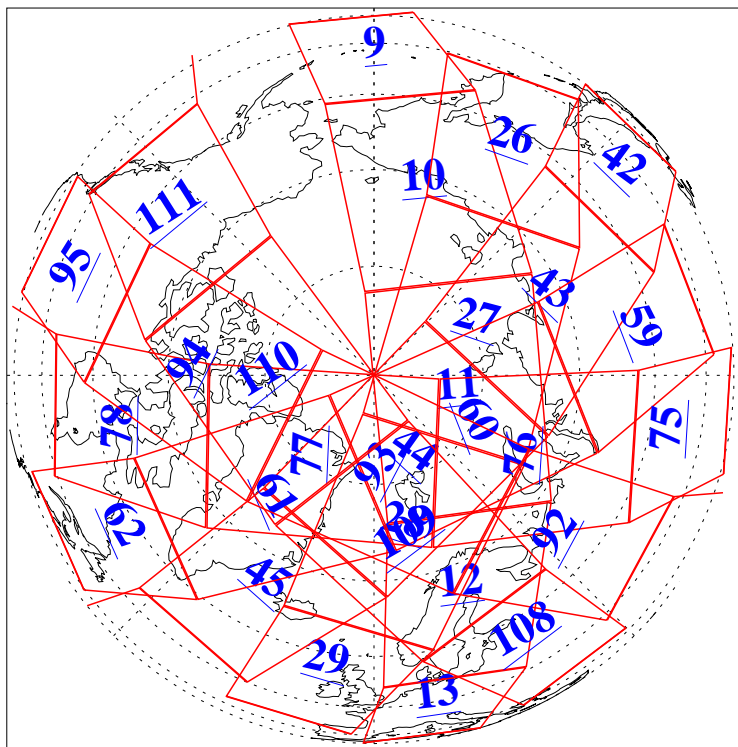

L1B Availability  
AMSU Granules: 240  
HSB Granules: 0  
AIRS Granules: 240

23 May 2006  
DoY 143  
Aqua Day 1480  
Granules: 1 to 120

Granules: 121 to 240

Legend: AMSU Available, HSB Available, AIRS Available

L1B Availability  
AMSU Granules: 240  
HSB Granules: 0  
AIRS Granules: 240

23 May 2006  
DoY 143  
Aqua Day 1480  
Ascending Granules

Descending Granules

Legend: AMSU Available, HSB Available, AIRS Available

L1B Availability  
 AMSU Granules: 240  
 HSB Granules: 0  
 AIRS Granules: 240

23 May 2006  
 DoY 143  
 Aqua Day 1480

Northern Hemisphere Granules

Southern Hemisphere Granules

Legend: AMSU Available, HSB Available, AIRS Available