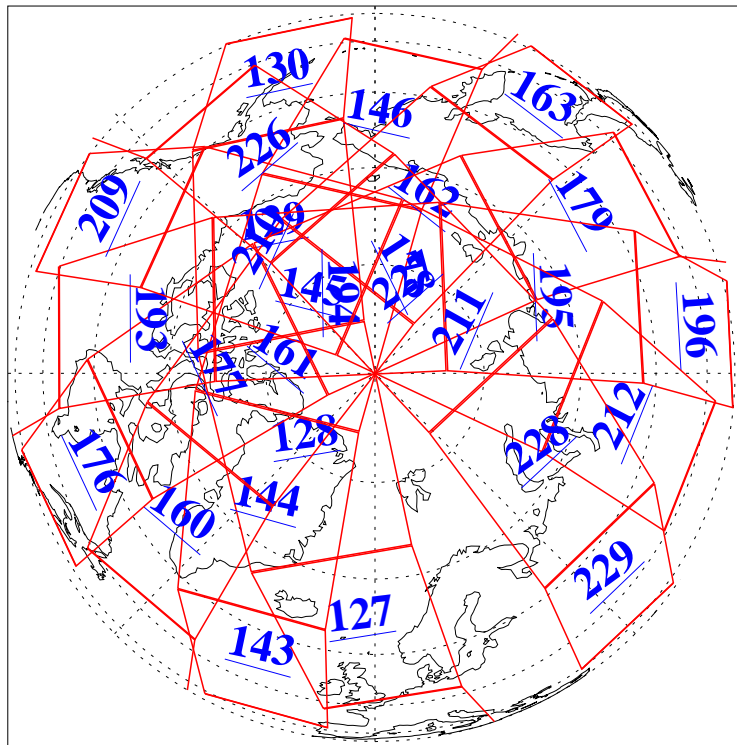

21 May 2006
DoY 141
Aqua Day 1478
Ascending Granules

Descending Granules

Legend: AMSU Available, HSB Available, AIRS Available

L1B Availability
 AMSU Granules: 240
 HSB Granules: 0
 AIRS Granules: 240

21 May 2006
 DoY 141
 Aqua Day 1478

Northern Hemisphere Granules

Southern Hemisphere Granules

Legend: AMSU Available, HSB Available, AIRS Available