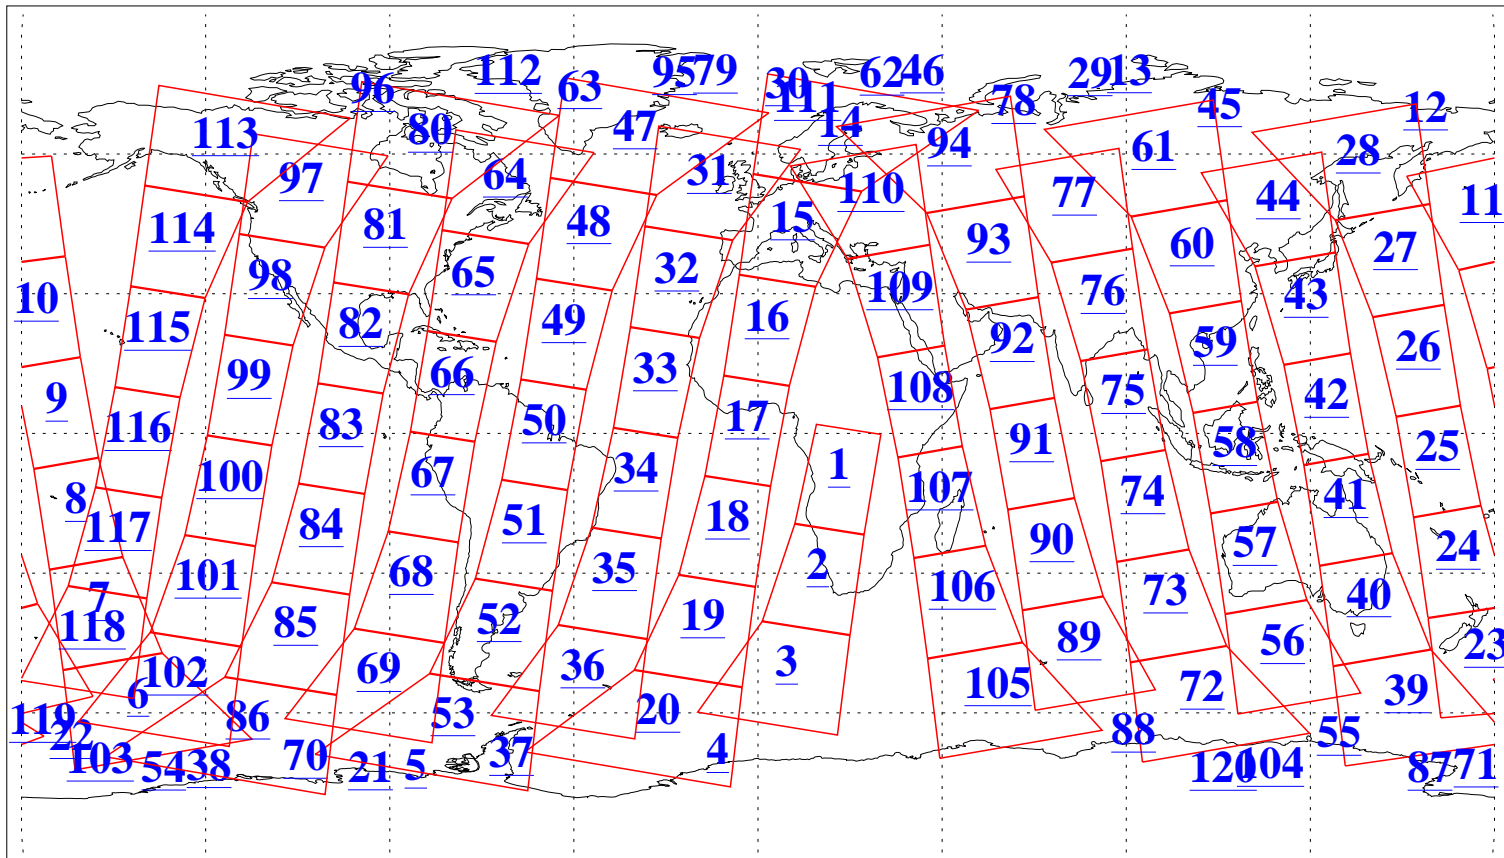

L1B Availability
AMSU Granules: 240
HSB Granules: 0
AIRS Granules: 240

21 May 2006
DoY 141
Aqua Day 1478
Granules: 1 to 120

Granules: 121 to 240

Legend: AMSU Available, HSB Available, AIRS Available

L1B Availability
AMSU Granules: 240
HSB Granules: 0
AIRS Granules: 240

21 May 2006
DoY 141
Aqua Day 1478
Ascending Granules

Descending Granules

Legend: AMSU Available, HSB Available, AIRS Available

L1B Availability
 AMSU Granules: 240
 HSB Granules: 0
 AIRS Granules: 240

21 May 2006
 DoY 141
 Aqua Day 1478

Northern Hemisphere Granules

Southern Hemisphere Granules

Legend: AMSU Available, HSB Available, AIRS Available