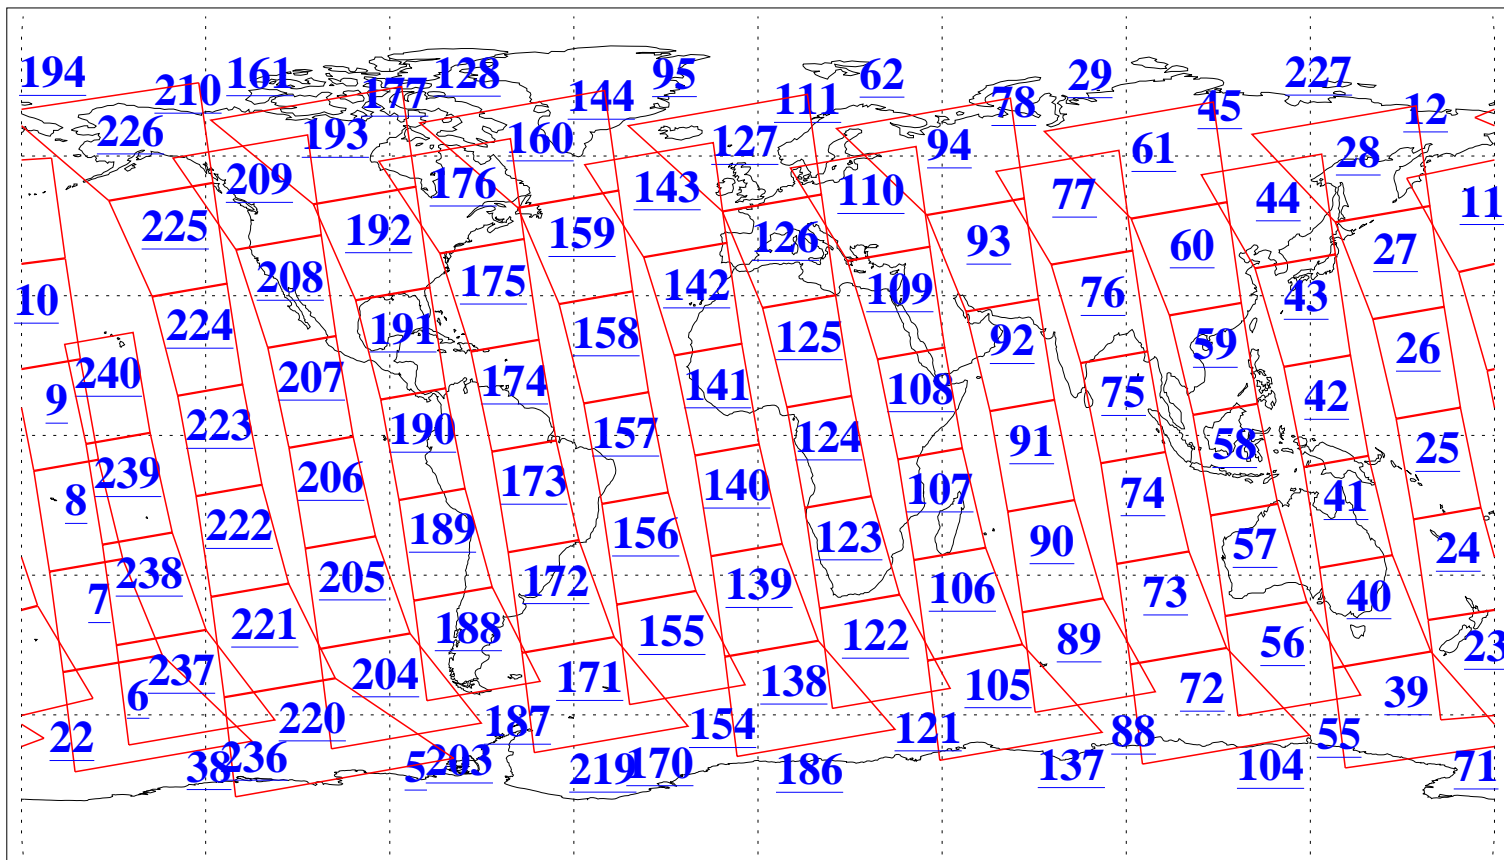

L1B Availability
AMSU Granules: 240
HSB Granules: 0
AIRS Granules: 240

21 May 2006
DoY 141
Aqua Day 1478
Granules: 1 to 120

Granules: 121 to 240

Legend: AMSU Available, HSB Available, AIRS Available

L1B Availability
AMSU Granules: 240
HSB Granules: 0
AIRS Granules: 240

21 May 2006
DoY 141
Aqua Day 1478
Ascending Granules

Descending Granules

Legend: AMSU Available, HSB Available, AIRS Available

L1B Availability
 AMSU Granules: 240
 HSB Granules: 0
 AIRS Granules: 240

21 May 2006
 DoY 141
 Aqua Day 1478

Northern Hemisphere Granules

Southern Hemisphere Granules

Legend: AMSU Available, HSB Available, AIRS Available