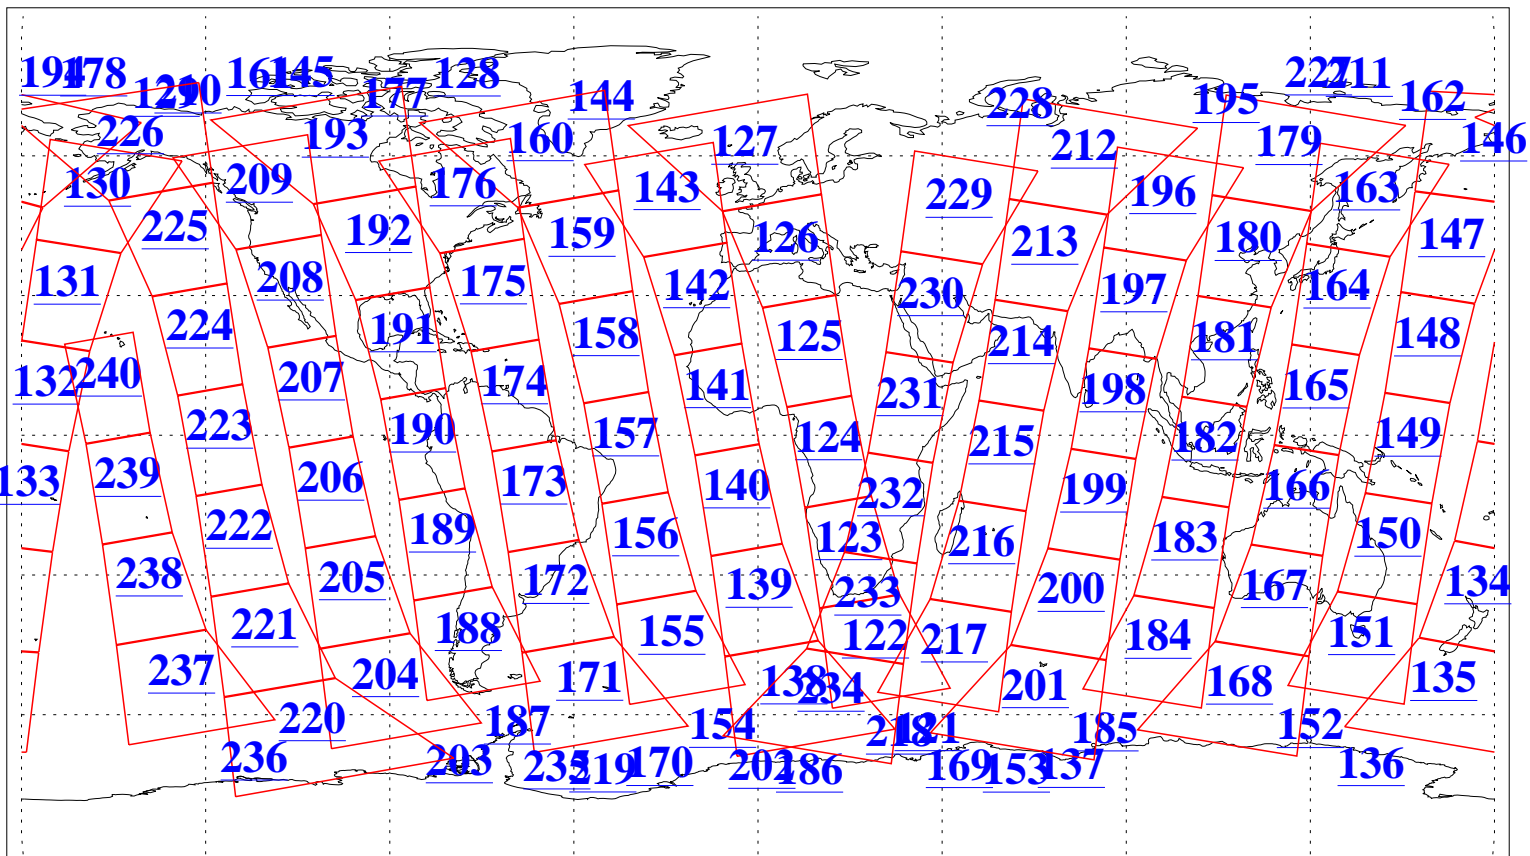

L1B Availability
AMSU Granules: 240
HSB Granules: 0
AIRS Granules: 240

21 May 2006
DoY 141
Aqua Day 1478
Granules: 1 to 120

Granules: 121 to 240

Legend: AMSU Available, HSB Available, AIRS Available

L1B Availability
AMSU Granules: 240
HSB Granules: 0
AIRS Granules: 240

21 May 2006
DoY 141
Aqua Day 1478
Ascending Granules

Descending Granules

Legend: AMSU Available, HSB Available, AIRS Available

L1B Availability
 AMSU Granules: 240
 HSB Granules: 0
 AIRS Granules: 240

21 May 2006
 DoY 141
 Aqua Day 1478

Northern Hemisphere Granules

Southern Hemisphere Granules

Legend: AMSU Available, HSB Available, AIRS Available