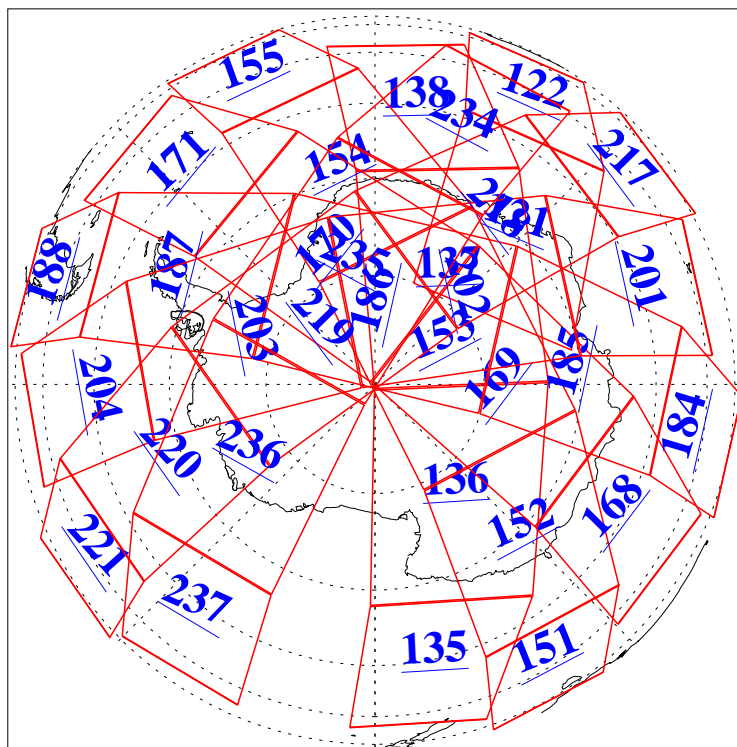

L1B Availability
AMSU Granules: 240
HSB Granules: 0
AIRS Granules: 240

21 May 2006
DoY 141
Aqua Day 1478
Granules: 1 to 120

Granules: 121 to 240

Legend: AMSU Available, HSB Available, AIRS Available

L1B Availability
AMSU Granules: 240
HSB Granules: 0
AIRS Granules: 240

21 May 2006
DoY 141
Aqua Day 1478
Ascending Granules

Descending Granules

Legend: AMSU Available, HSB Available, AIRS Available

L1B Availability
 AMSU Granules: 240
 HSB Granules: 0
 AIRS Granules: 240

21 May 2006
 DoY 141
 Aqua Day 1478

Northern Hemisphere Granules

Southern Hemisphere Granules

Legend: AMSU Available, HSB Available, AIRS Available