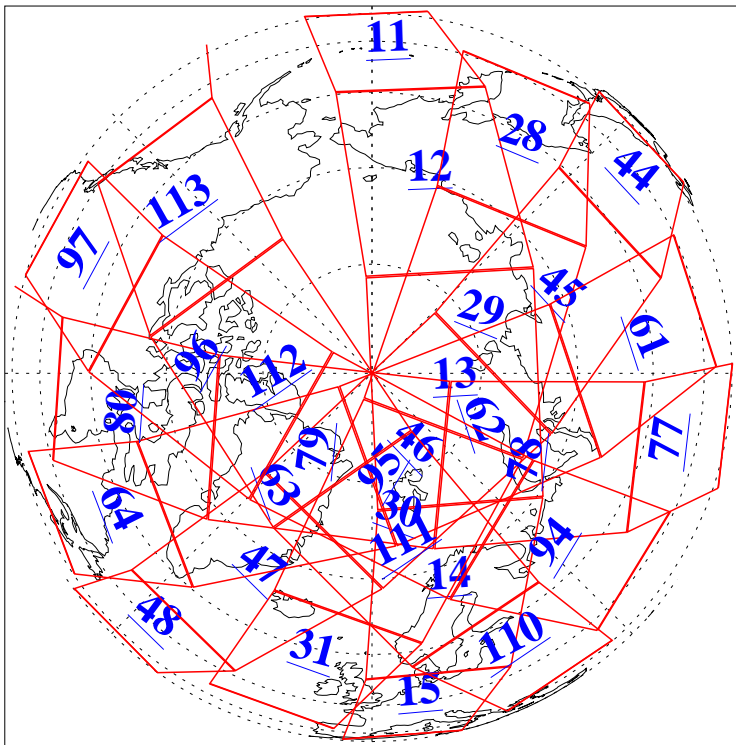

L1B Availability
AMSU Granules: 240
HSB Granules: 0
AIRS Granules: 240

21 May 2006
DoY 141
Aqua Day 1478
Granules: 1 to 120

Granules: 121 to 240

Legend: AMSU Available, HSB Available, AIRS Available

L1B Availability
AMSU Granules: 240
HSB Granules: 0
AIRS Granules: 240

21 May 2006
DoY 141
Aqua Day 1478
Ascending Granules

Descending Granules

Legend: AMSU Available, HSB Available, AIRS Available

L1B Availability
 AMSU Granules: 240
 HSB Granules: 0
 AIRS Granules: 240

21 May 2006
 DoY 141
 Aqua Day 1478

Northern Hemisphere Granules

Southern Hemisphere Granules

Legend: AMSU Available, HSB Available, AIRS Available