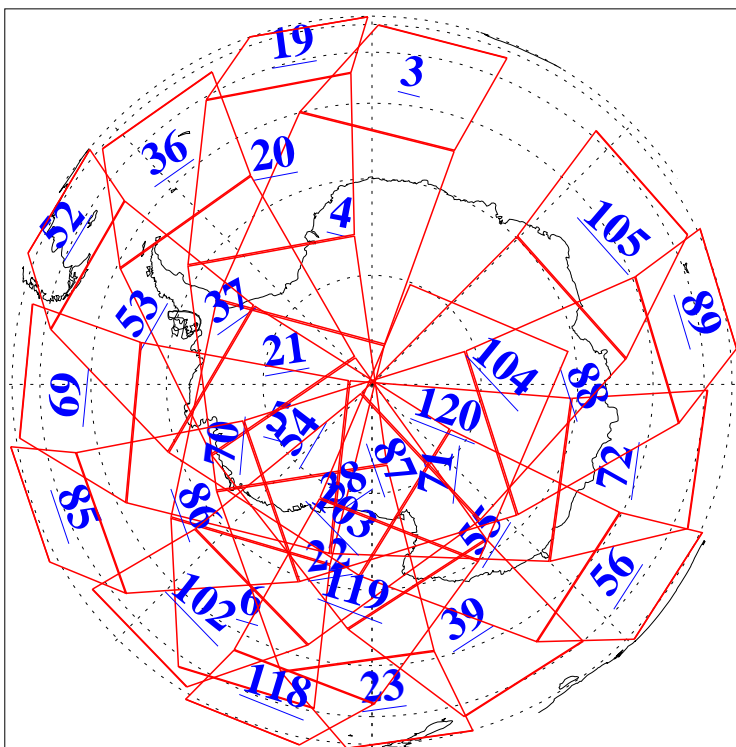

L1B Availability
AMSU Granules: 240
HSB Granules: 0
AIRS Granules: 240

21 May 2006
DoY 141
Aqua Day 1478
Granules: 1 to 120

Granules: 121 to 240

Legend: AMSU Available, HSB Available, AIRS Available

L1B Availability
AMSU Granules: 240
HSB Granules: 0
AIRS Granules: 240

21 May 2006
DoY 141
Aqua Day 1478
Ascending Granules

Descending Granules

Legend: AMSU Available, HSB Available, AIRS Available

L1B Availability
 AMSU Granules: 240
 HSB Granules: 0
 AIRS Granules: 240

21 May 2006
 DoY 141
 Aqua Day 1478

Northern Hemisphere Granules

Southern Hemisphere Granules

Legend: AMSU Available, HSB Available, AIRS Available