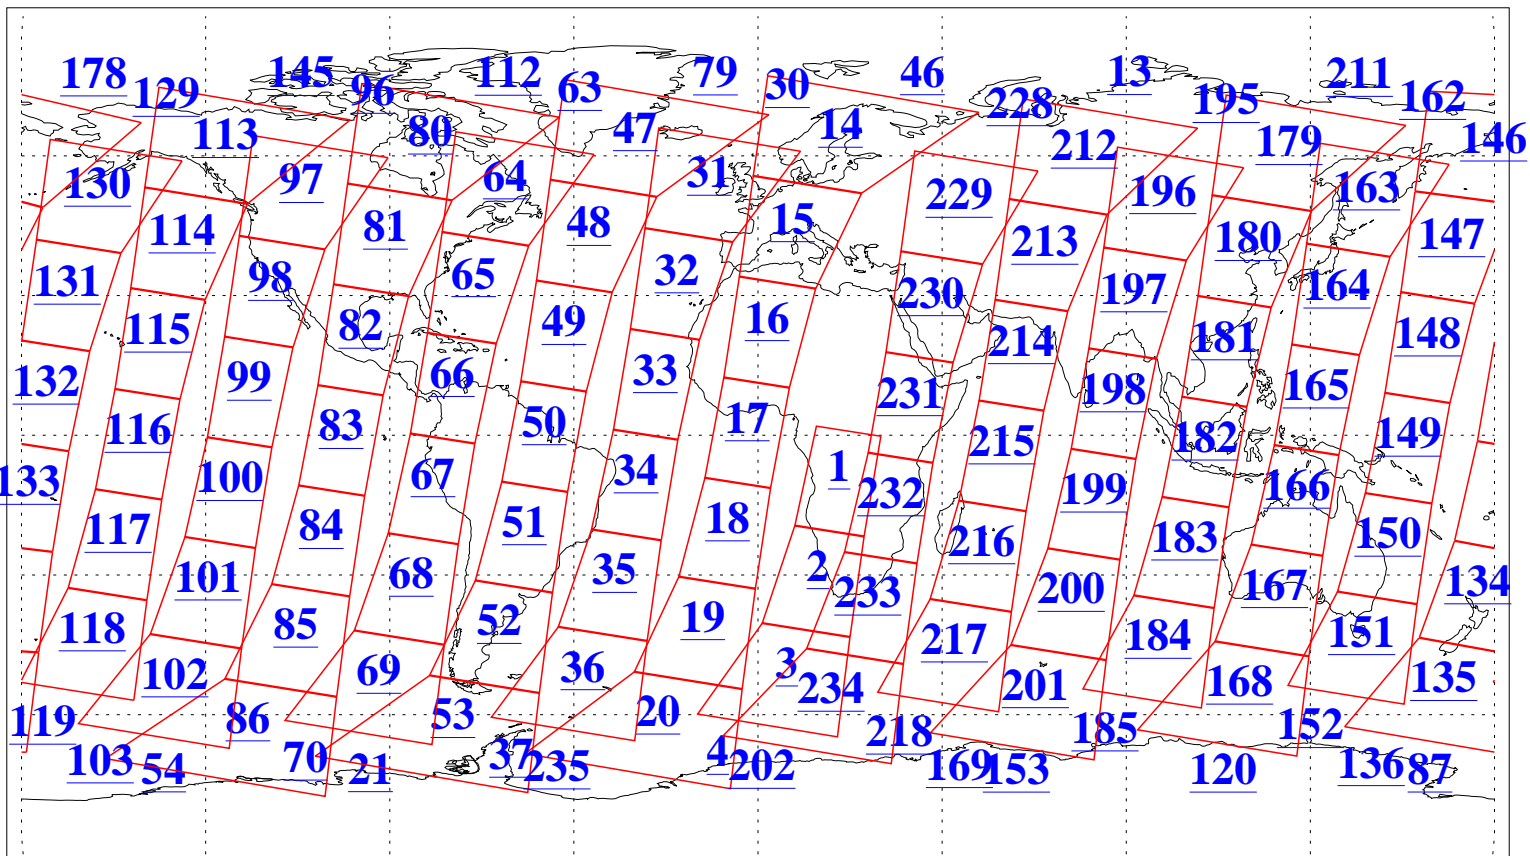

L1B Availability
AMSU Granules: 240
HSB Granules: 0
AIRS Granules: 240

21 May 2006
DoY 141
Aqua Day 1478
Granules: 1 to 120

Granules: 121 to 240

Legend: AMSU Available, HSB Available, AIRS Available

L1B Availability
AMSU Granules: 240
HSB Granules: 0
AIRS Granules: 240

21 May 2006
DoY 141
Aqua Day 1478
Ascending Granules

Descending Granules

Legend: AMSU Available, HSB Available, AIRS Available

L1B Availability
 AMSU Granules: 240
 HSB Granules: 0
 AIRS Granules: 240

21 May 2006
 DoY 141
 Aqua Day 1478

Northern Hemisphere Granules

Southern Hemisphere Granules

Legend: AMSU Available, HSB Available, AIRS Available