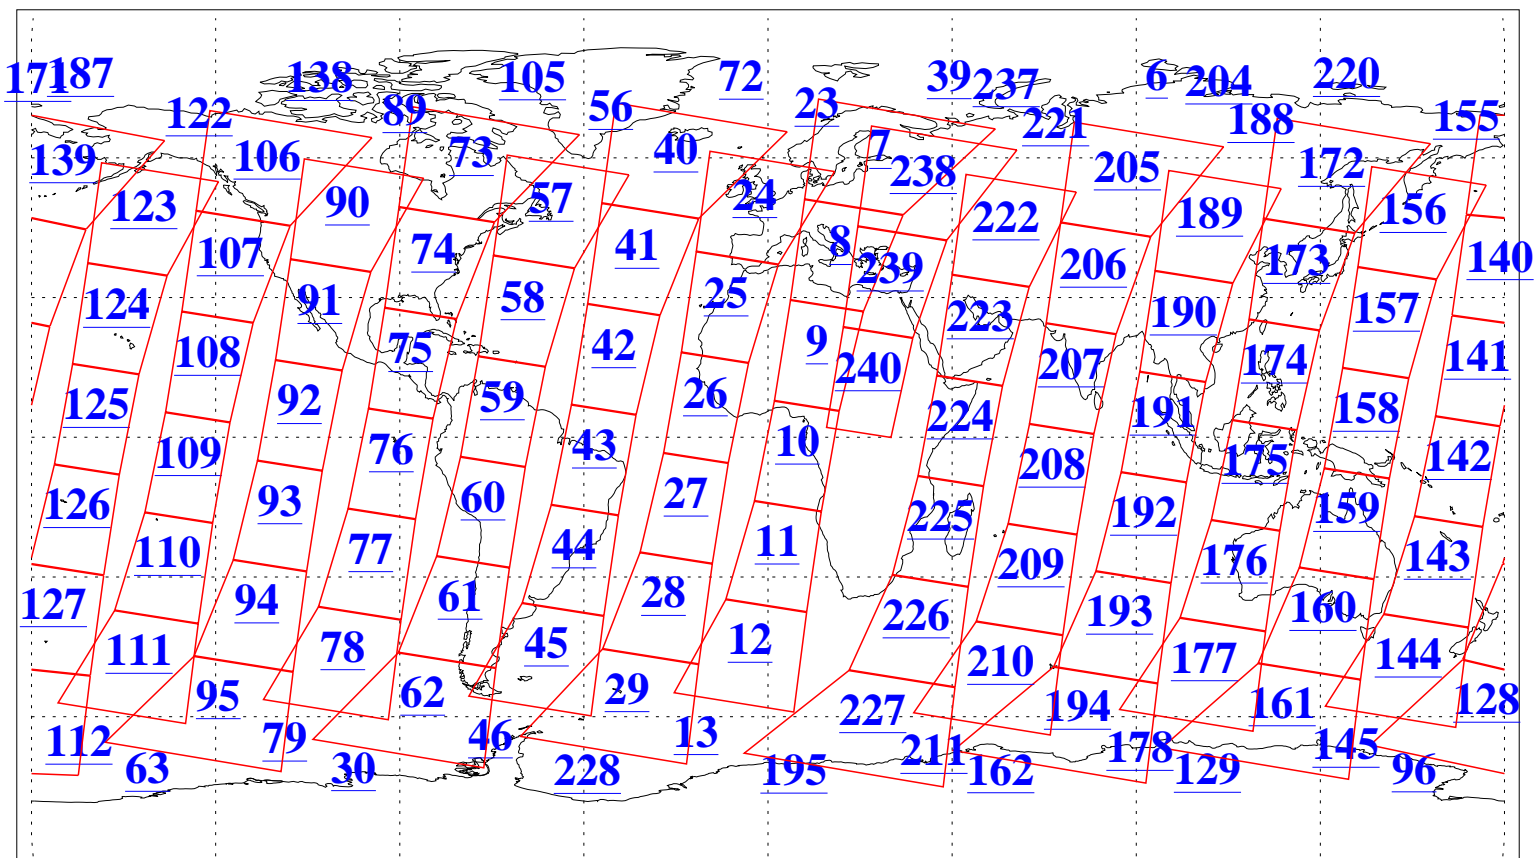

L1B Availability
AMSU Granules: 240
HSB Granules: 0
AIRS Granules: 240

20 May 2006
DoY 140
Aqua Day 1477
Granules: 1 to 120

Granules: 121 to 240

Legend: AMSU Available, HSB Available, AIRS Available

L1B Availability
AMSU Granules: 240
HSB Granules: 0
AIRS Granules: 240

20 May 2006
DoY 140
Aqua Day 1477
Ascending Granules

Descending Granules

Legend: AMSU Available, HSB Available, AIRS Available

L1B Availability
 AMSU Granules: 240
 HSB Granules: 0
 AIRS Granules: 240

20 May 2006
 DoY 140
 Aqua Day 1477