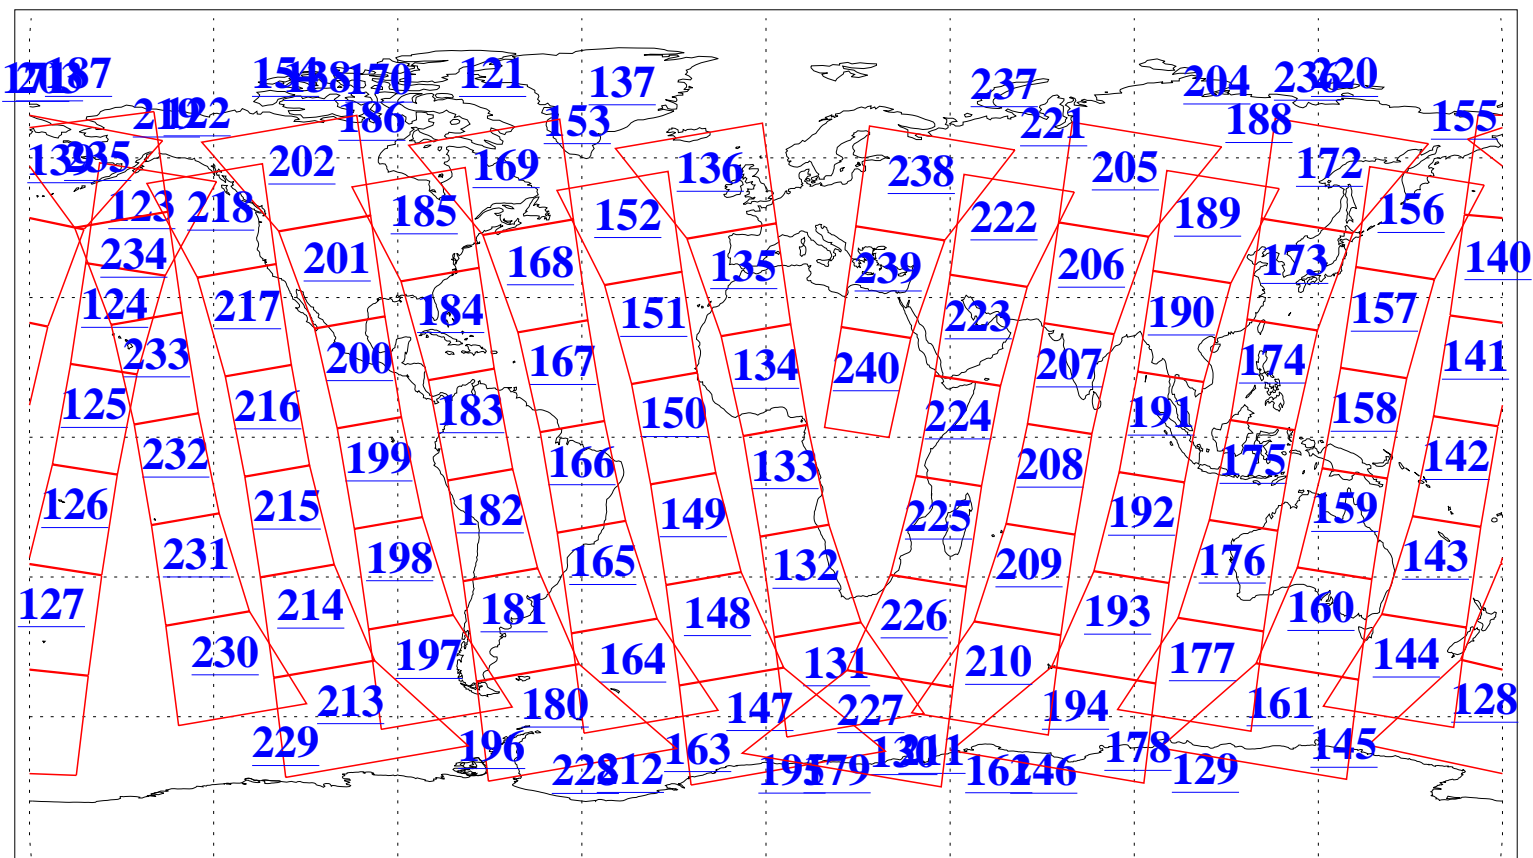

L1B Availability
AMSU Granules: 240
HSB Granules: 0
AIRS Granules: 240

20 May 2006
DoY 140
Aqua Day 1477
Granules: 1 to 120

Granules: 121 to 240

Legend: AMSU Available, HSB Available, AIRS Available

L1B Availability
AMSU Granules: 240
HSB Granules: 0
AIRS Granules: 240

20 May 2006
DoY 140
Aqua Day 1477
Ascending Granules

Descending Granules

Legend: AMSU Available, HSB Available, AIRS Available

L1B Availability
 AMSU Granules: 240
 HSB Granules: 0
 AIRS Granules: 240

20 May 2006
 DoY 140
 Aqua Day 1477

Northern Hemisphere Granules

Southern Hemisphere Granules

Legend: AMSU Available, HSB Available, AIRS Available