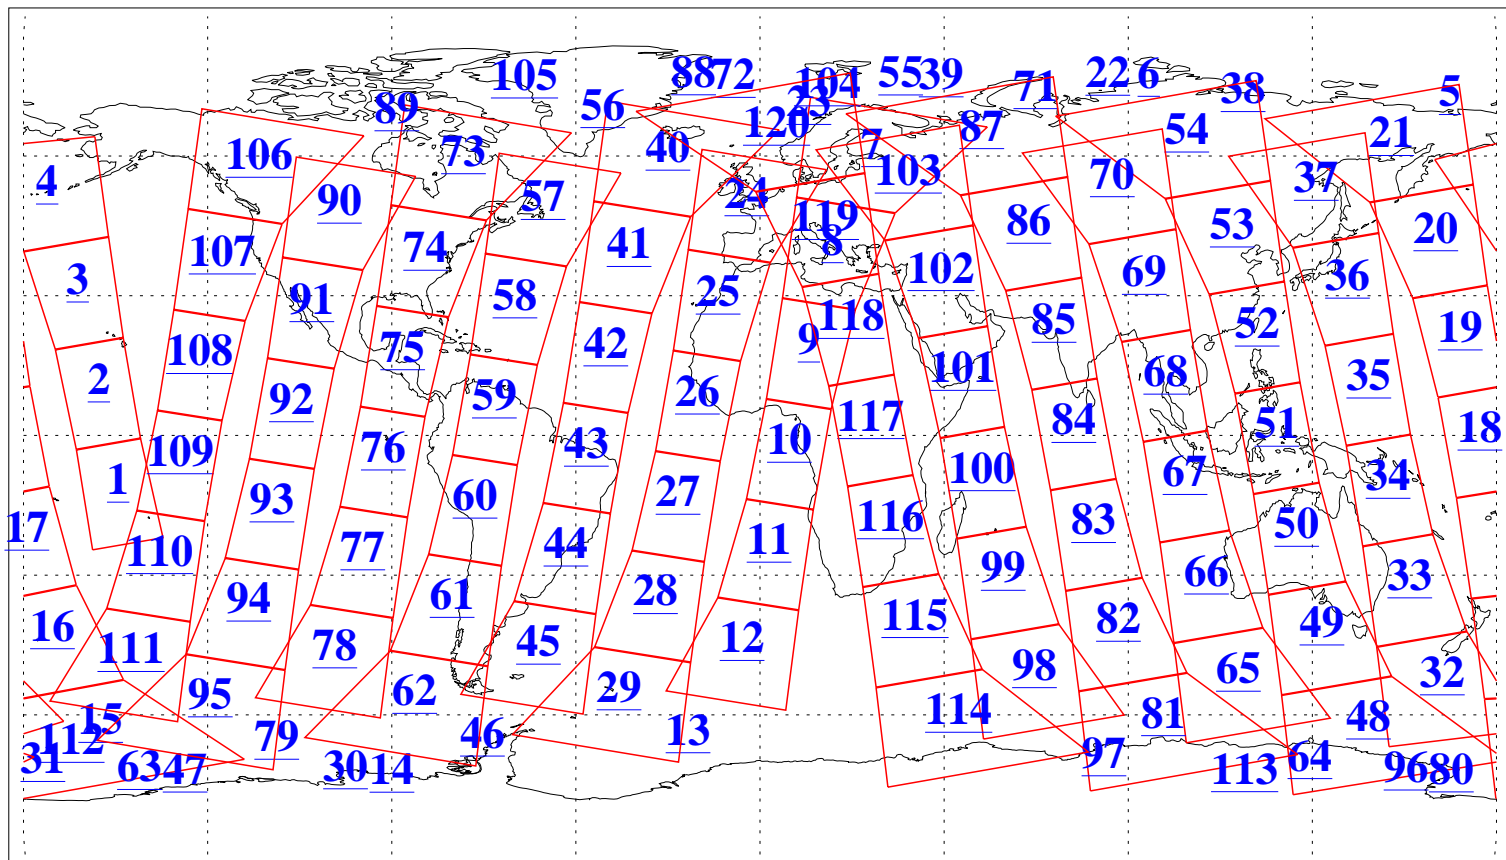

L1B Availability
AMSU Granules: 240
HSB Granules: 0
AIRS Granules: 240

20 May 2006
DoY 140
Aqua Day 1477
Granules: 1 to 120

Granules: 121 to 240

Legend: AMSU Available, HSB Available, AIRS Available

L1B Availability
AMSU Granules: 240
HSB Granules: 0
AIRS Granules: 240

20 May 2006
DoY 140
Aqua Day 1477
Ascending Granules

Descending Granules

Legend: AMSU Available, HSB Available, AIRS Available

L1B Availability
 AMSU Granules: 240
 HSB Granules: 0
 AIRS Granules: 240

20 May 2006
 DoY 140
 Aqua Day 1477

Northern Hemisphere Granules

Southern Hemisphere Granules

Legend: AMSU Available, HSB Available, AIRS Available