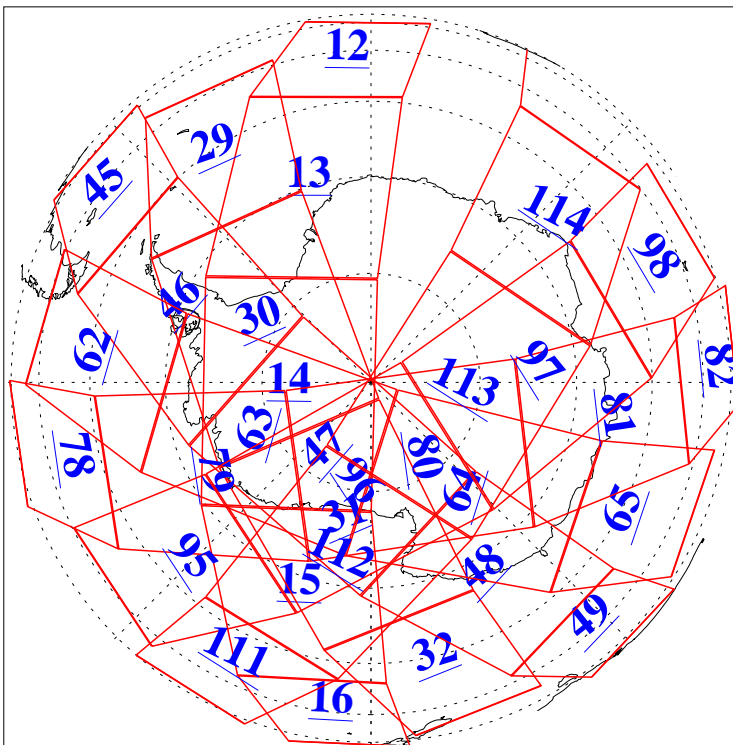

L1B Availability
AMSU Granules: 240
HSB Granules: 0
AIRS Granules: 240

20 May 2006
DoY 140
Aqua Day 1477
Granules: 1 to 120

Granules: 121 to 240

Legend: AMSU Available, HSB Available, AIRS Available

L1B Availability
AMSU Granules: 240
HSB Granules: 0
AIRS Granules: 240

20 May 2006
DoY 140
Aqua Day 1477
Ascending Granules

Descending Granules

Legend: AMSU Available, HSB Available, AIRS Available

L1B Availability
 AMSU Granules: 240
 HSB Granules: 0
 AIRS Granules: 240

20 May 2006
 DoY 140
 Aqua Day 1477

Northern Hemisphere Granules

Southern Hemisphere Granules

Legend: AMSU Available, HSB Available, AIRS Available