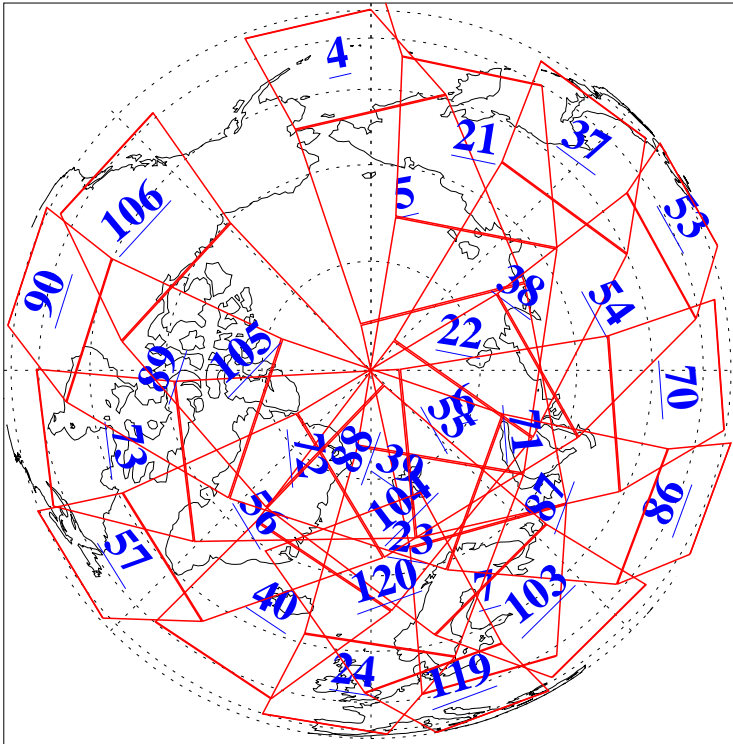

L1B Availability
AMSU Granules: 240
HSB Granules: 0
AIRS Granules: 240

20 May 2006
DoY 140
Aqua Day 1477
Granules: 1 to 120

Granules: 121 to 240

Legend: AMSU Available, HSB Available, AIRS Available

L1B Availability
AMSU Granules: 240
HSB Granules: 0
AIRS Granules: 240

20 May 2006
DoY 140
Aqua Day 1477
Ascending Granules

Descending Granules

Legend: AMSU Available, HSB Available, AIRS Available

L1B Availability
 AMSU Granules: 240
 HSB Granules: 0
 AIRS Granules: 240

20 May 2006
 DoY 140
 Aqua Day 1477

Northern Hemisphere Granules

Southern Hemisphere Granules

Legend: AMSU Available, HSB Available, AIRS Available