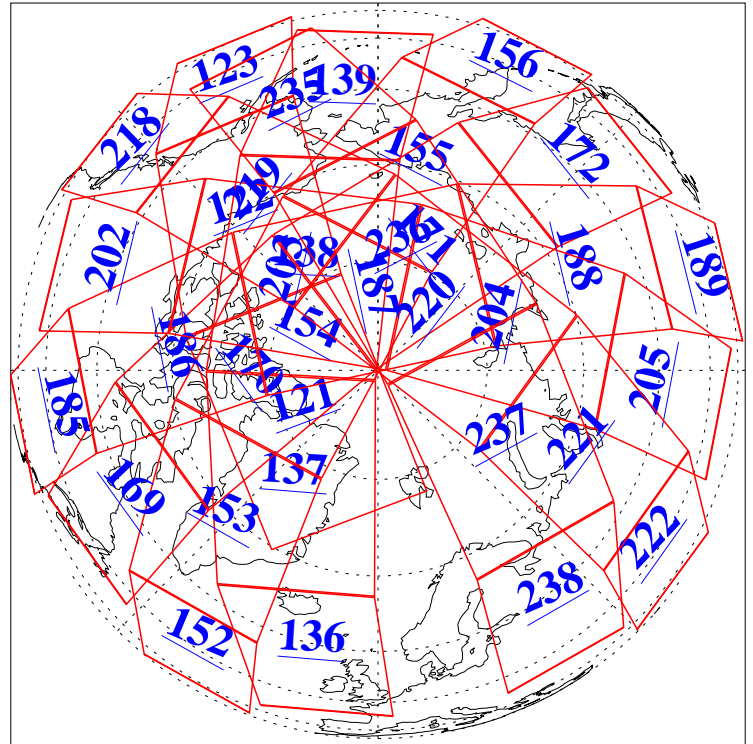

L1B Availability
AMSU Granules: 240
HSB Granules: 0
AIRS Granules: 240

20 May 2006
DoY 140
Aqua Day 1477
Granules: 1 to 120

Granules: 121 to 240

Legend: AMSU Available, HSB Available, AIRS Available

L1B Availability
AMSU Granules: 240
HSB Granules: 0
AIRS Granules: 240

20 May 2006
DoY 140
Aqua Day 1477
Ascending Granules

Descending Granules

Legend: AMSU Available, HSB Available, AIRS Available

L1B Availability
 AMSU Granules: 240
 HSB Granules: 0
 AIRS Granules: 240

20 May 2006
 DoY 140
 Aqua Day 1477

Northern Hemisphere Granules

Southern Hemisphere Granules

Legend: AMSU Available, HSB Available, AIRS Available