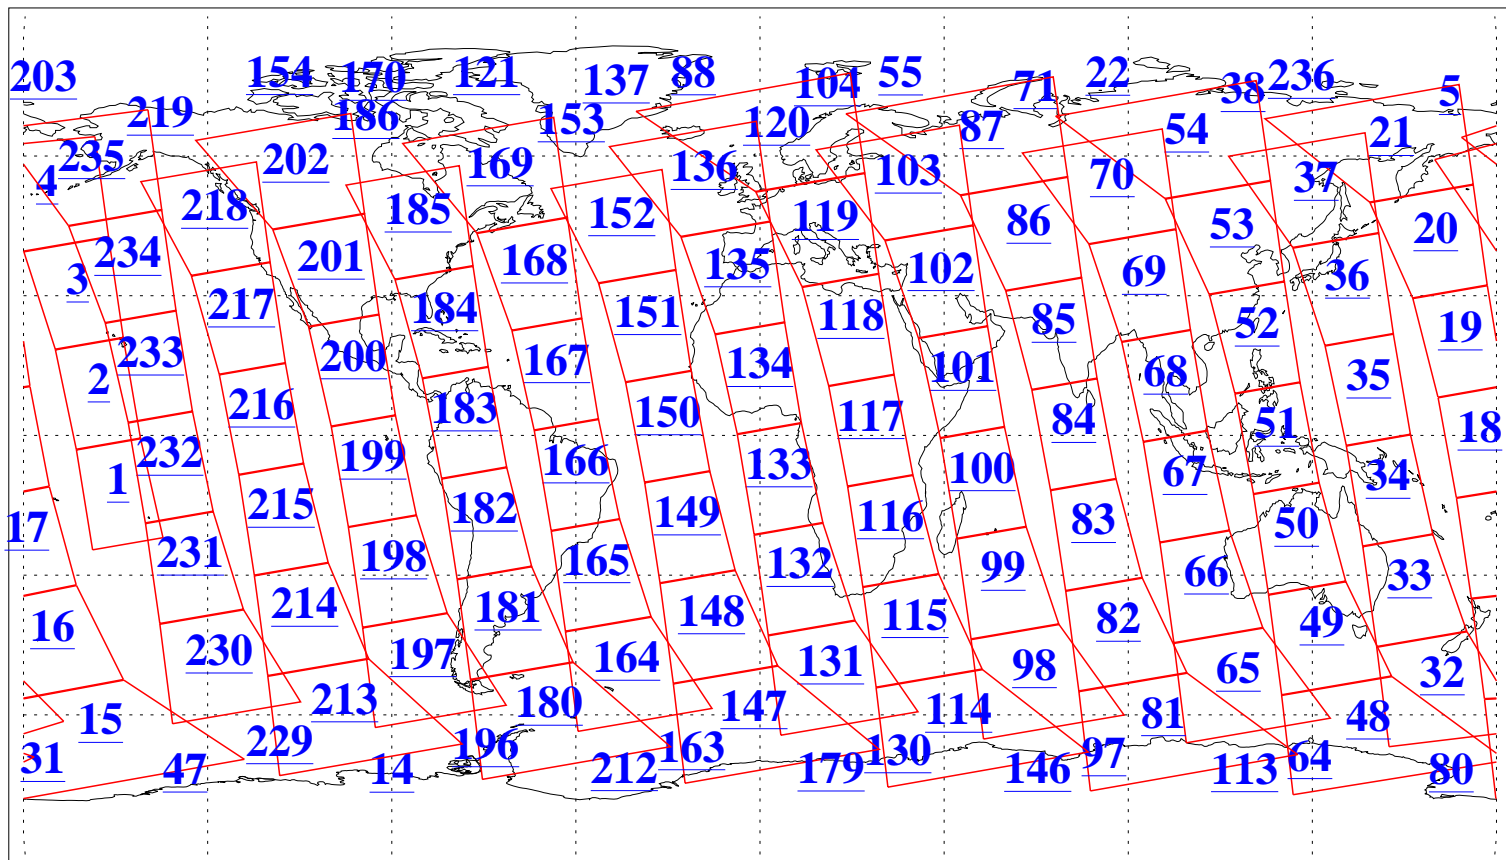

L1B Availability
AMSU Granules: 240
HSB Granules: 0
AIRS Granules: 240

20 May 2006
DoY 140
Aqua Day 1477
Granules: 1 to 120

Granules: 121 to 240

Legend: AMSU Available, HSB Available, AIRS Available

L1B Availability
AMSU Granules: 240
HSB Granules: 0
AIRS Granules: 240

20 May 2006
DoY 140
Aqua Day 1477
Ascending Granules

Descending Granules

Legend: AMSU Available, HSB Available, AIRS Available

L1B Availability
 AMSU Granules: 240
 HSB Granules: 0
 AIRS Granules: 240

20 May 2006
 DoY 140
 Aqua Day 1477

Northern Hemisphere Granules

Southern Hemisphere Granules

Legend: AMSU Available, HSB Available, AIRS Available