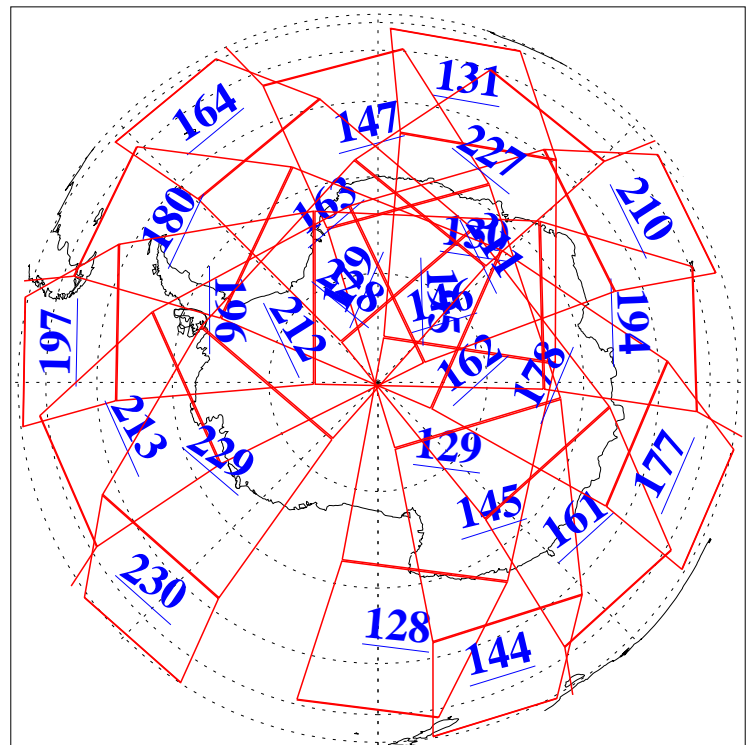

L1B Availability
AMSU Granules: 240
HSB Granules: 0
AIRS Granules: 240

20 May 2006
DoY 140
Aqua Day 1477
Granules: 1 to 120

Granules: 121 to 240

Legend: AMSU Available, HSB Available, AIRS Available

L1B Availability
AMSU Granules: 240
HSB Granules: 0
AIRS Granules: 240

20 May 2006
DoY 140
Aqua Day 1477
Ascending Granules

Descending Granules

Legend: AMSU Available, HSB Available, AIRS Available

L1B Availability
 AMSU Granules: 240
 HSB Granules: 0
 AIRS Granules: 240

20 May 2006
 DoY 140
 Aqua Day 1477

Northern Hemisphere Granules

Southern Hemisphere Granules

Legend: AMSU Available, HSB Available, AIRS Available