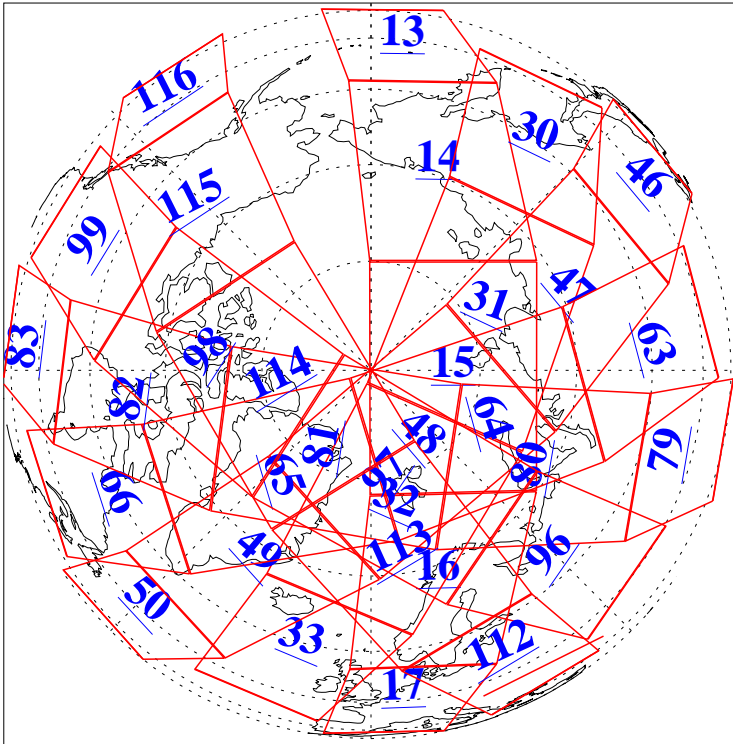

L1B Availability
AMSU Granules: 240
HSB Granules: 0
AIRS Granules: 240

19 May 2006
DoY 139
Aqua Day 1476
Ascending Granules

Descending Granules

Legend: AMSU Available, HSB Available, AIRS Available

L1B Availability
 AMSU Granules: 240
 HSB Granules: 0
 AIRS Granules: 240

19 May 2006
 DoY 139
 Aqua Day 1476

Northern Hemisphere Granules

Southern Hemisphere Granules

Legend: AMSU Available, HSB Available, AIRS Available