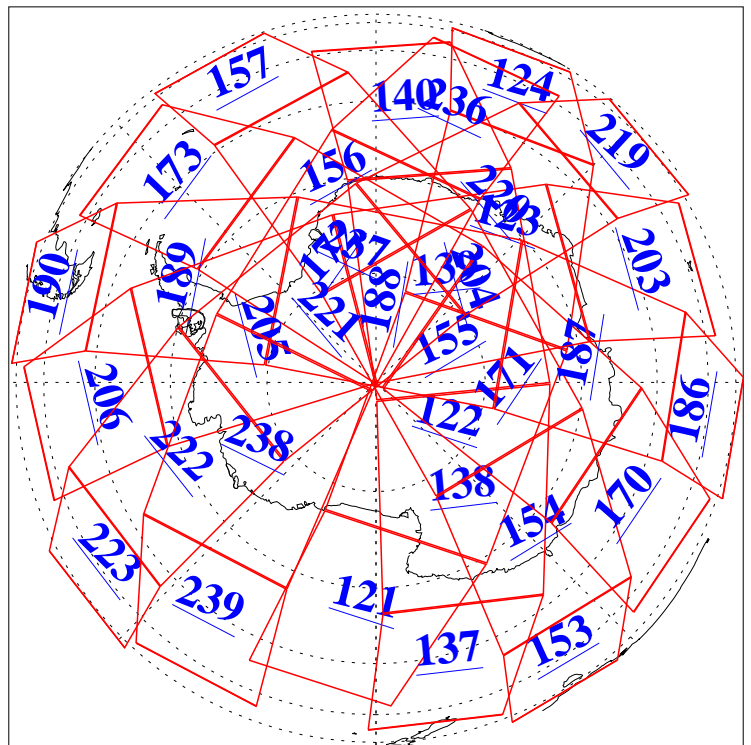

L1B Availability
AMSU Granules: 240
HSB Granules: 0
AIRS Granules: 240

19 May 2006
DoY 139
Aqua Day 1476
Ascending Granules

Descending Granules

Legend: AMSU Available, HSB Available, AIRS Available

L1B Availability
 AMSU Granules: 240
 HSB Granules: 0
 AIRS Granules: 240

19 May 2006
 DoY 139
 Aqua Day 1476

Northern Hemisphere Granules

Southern Hemisphere Granules

Legend: AMSU Available, HSB Available, AIRS Available