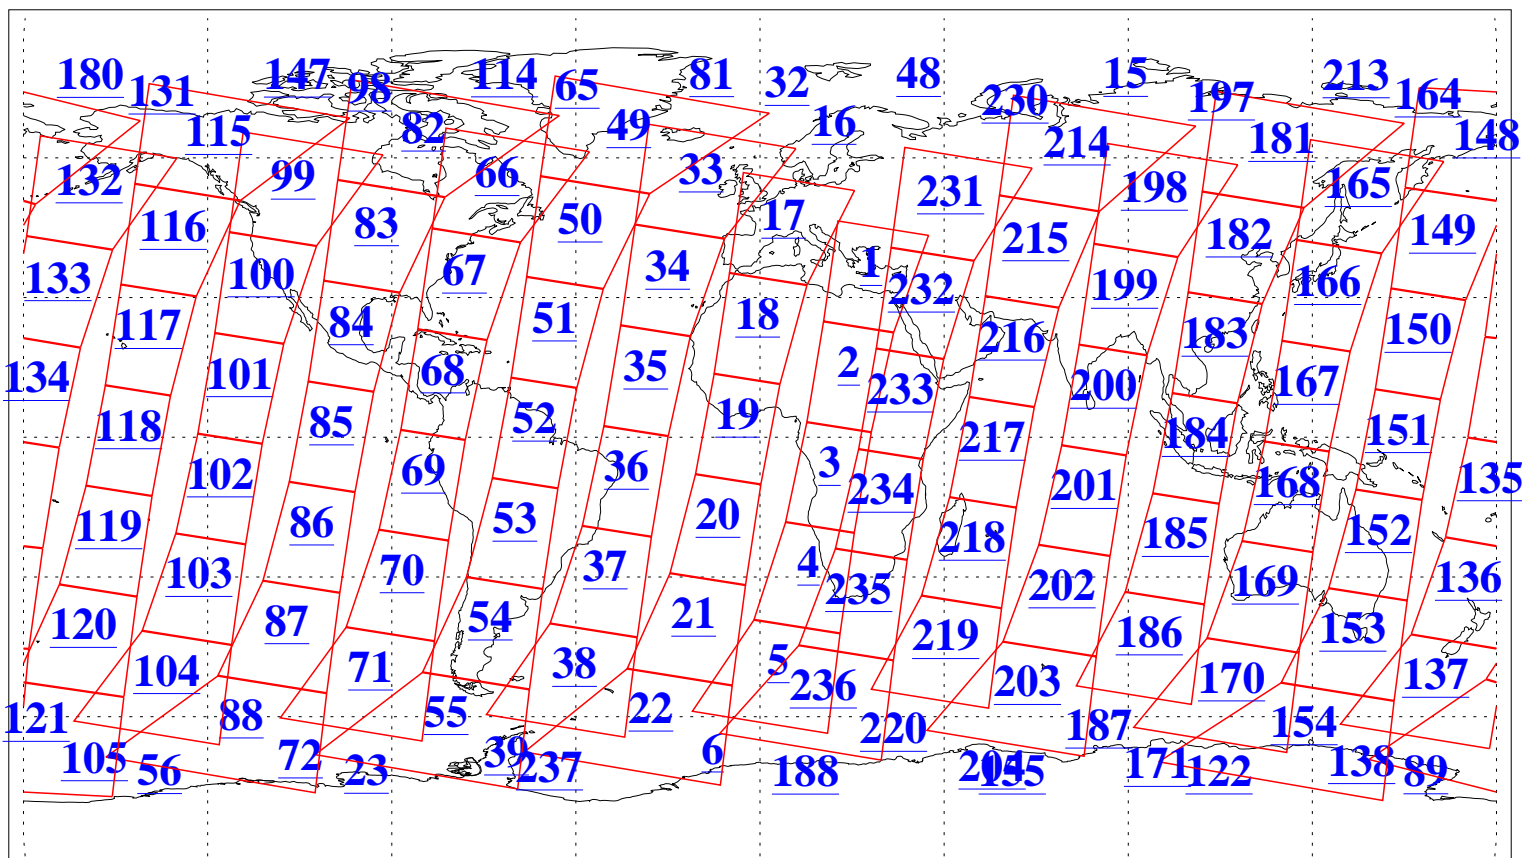

L1B Availability
AMSU Granules: 240
HSB Granules: 0
AIRS Granules: 240

19 May 2006
DoY 139
Aqua Day 1476
Ascending Granules

Descending Granules

Legend: AMSU Available, HSB Available, AIRS Available

L1B Availability
 AMSU Granules: 240
 HSB Granules: 0
 AIRS Granules: 240

19 May 2006
 DoY 139
 Aqua Day 1476

Northern Hemisphere Granules

Southern Hemisphere Granules

Legend: AMSU Available, HSB Available, AIRS Available