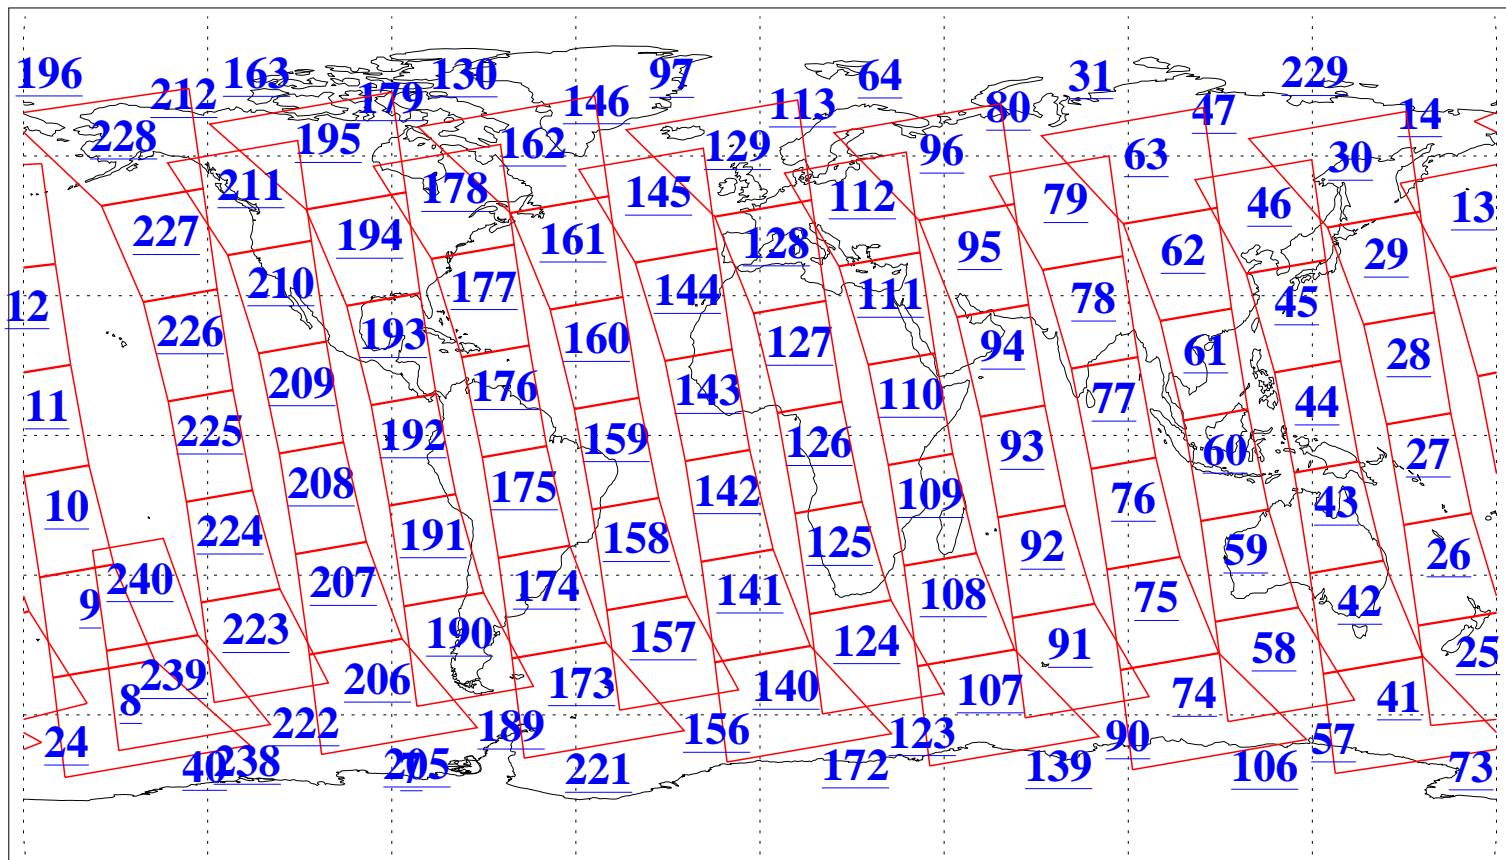

L1B Availability
AMSU Granules: 240
HSB Granules: 0
AIRS Granules: 240

19 May 2006
DoY 139
Aqua Day 1476
Ascending Granules

Descending Granules

Legend: AMSU Available, HSB Available, AIRS Available

L1B Availability
 AMSU Granules: 240
 HSB Granules: 0
 AIRS Granules: 240

19 May 2006
 DoY 139
 Aqua Day 1476

Northern Hemisphere Granules

Southern Hemisphere Granules

Legend: AMSU Available, HSB Available, AIRS Available