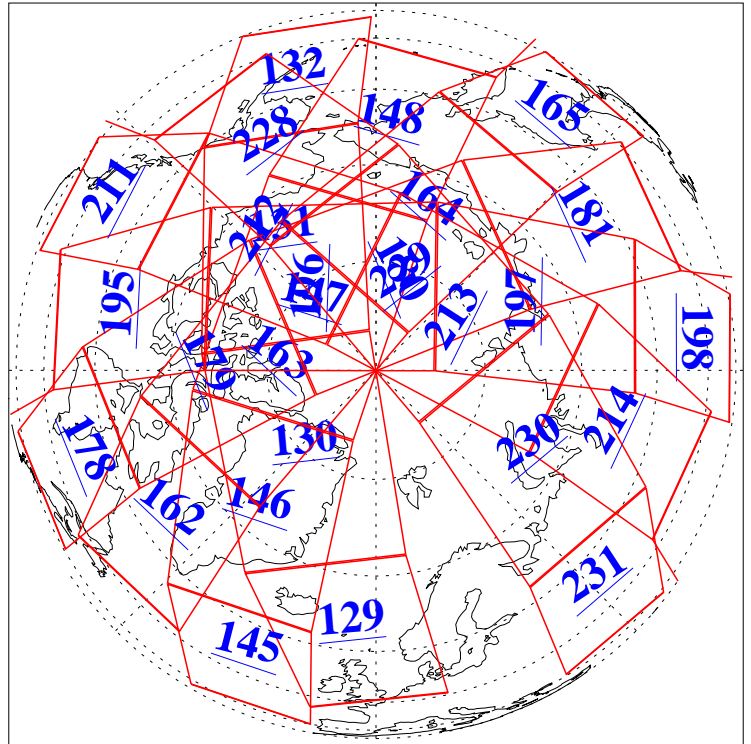

L1B Availability
AMSU Granules: 240
HSB Granules: 0
AIRS Granules: 240

19 May 2006
DoY 139
Aqua Day 1476
Ascending Granules

Descending Granules

Legend: AMSU Available, HSB Available, AIRS Available

L1B Availability
 AMSU Granules: 240
 HSB Granules: 0
 AIRS Granules: 240

19 May 2006
 DoY 139
 Aqua Day 1476

Northern Hemisphere Granules

Southern Hemisphere Granules

Legend: AMSU Available, HSB Available, AIRS Available