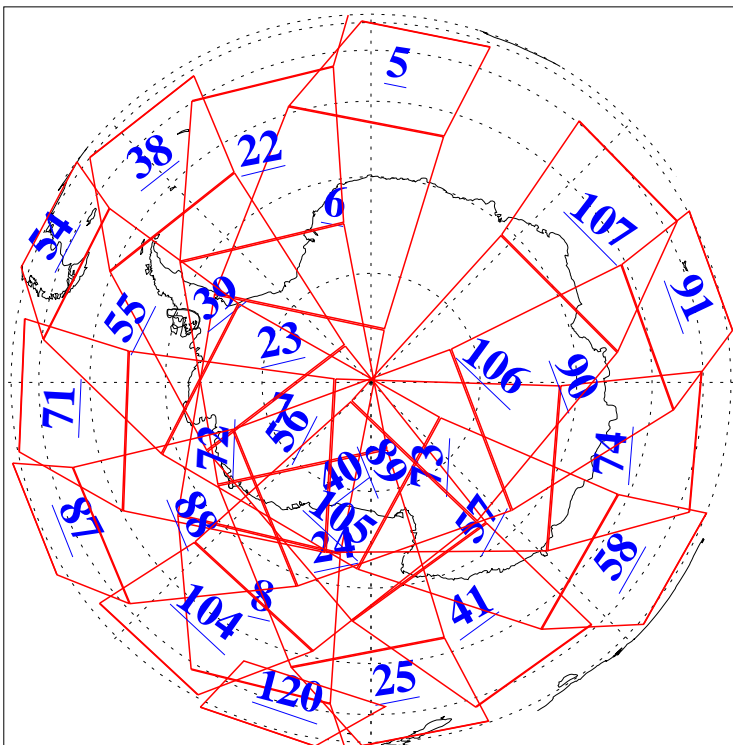

L1B Availability
AMSU Granules: 240
HSB Granules: 0
AIRS Granules: 240

19 May 2006
DoY 139
Aqua Day 1476
Ascending Granules

Descending Granules

Legend: AMSU Available, HSB Available, AIRS Available

L1B Availability
 AMSU Granules: 240
 HSB Granules: 0
 AIRS Granules: 240

19 May 2006
 DoY 139
 Aqua Day 1476

Northern Hemisphere Granules

Southern Hemisphere Granules

Legend: AMSU Available, HSB Available, AIRS Available