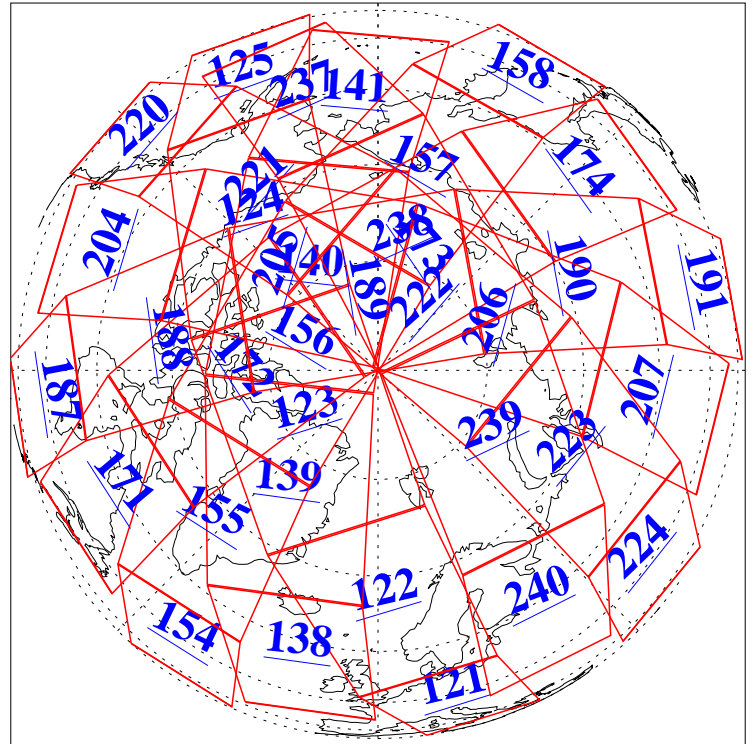

L1B Availability
AMSU Granules: 240
HSB Granules: 0
AIRS Granules: 240

18 May 2006
DoY 138
Aqua Day 1475
Granules: 1 to 120

Granules: 121 to 240

Legend: AMSU Available, HSB Available, AIRS Available

L1B Availability
AMSU Granules: 240
HSB Granules: 0
AIRS Granules: 240

18 May 2006
DoY 138
Aqua Day 1475

Ascending Granules

Descending Granules

Legend: AMSU Available, HSB Available, AIRS Available

L1B Availability
 AMSU Granules: 240
 HSB Granules: 0
 AIRS Granules: 240

18 May 2006
 DoY 138
 Aqua Day 1475

Northern Hemisphere Granules

Southern Hemisphere Granules

Legend: AMSU Available, HSB Available, AIRS Available