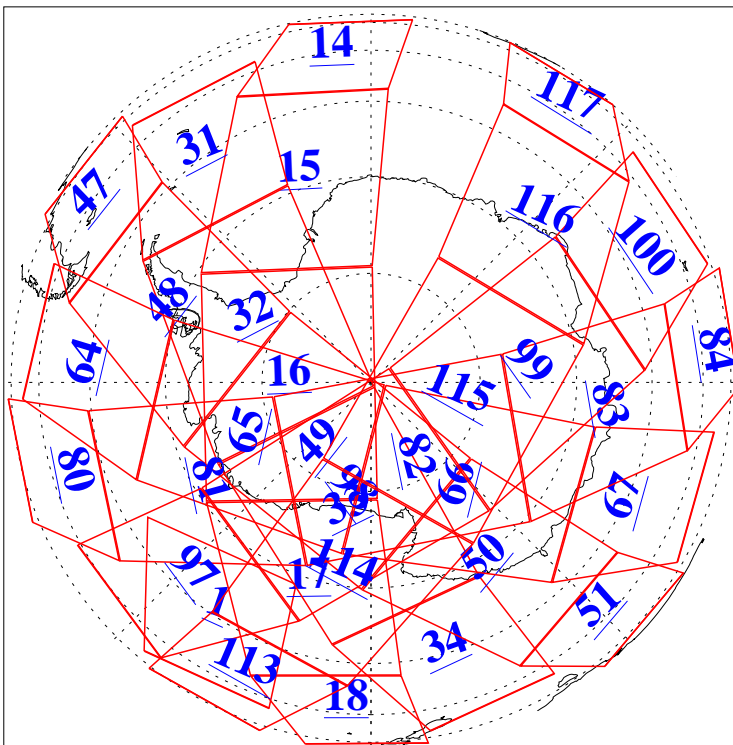

L1B Availability
AMSU Granules: 240
HSB Granules: 0
AIRS Granules: 240

18 May 2006
DoY 138
Aqua Day 1475
Granules: 1 to 120

Granules: 121 to 240

Legend: AMSU Available, HSB Available, AIRS Available

L1B Availability
AMSU Granules: 240
HSB Granules: 0
AIRS Granules: 240

18 May 2006
DoY 138
Aqua Day 1475

Ascending Granules

Descending Granules

Legend: AMSU Available, HSB Available, AIRS Available

L1B Availability
 AMSU Granules: 240
 HSB Granules: 0
 AIRS Granules: 240

18 May 2006
 DoY 138
 Aqua Day 1475

Northern Hemisphere Granules

Southern Hemisphere Granules

Legend: AMSU Available, HSB Available, AIRS Available