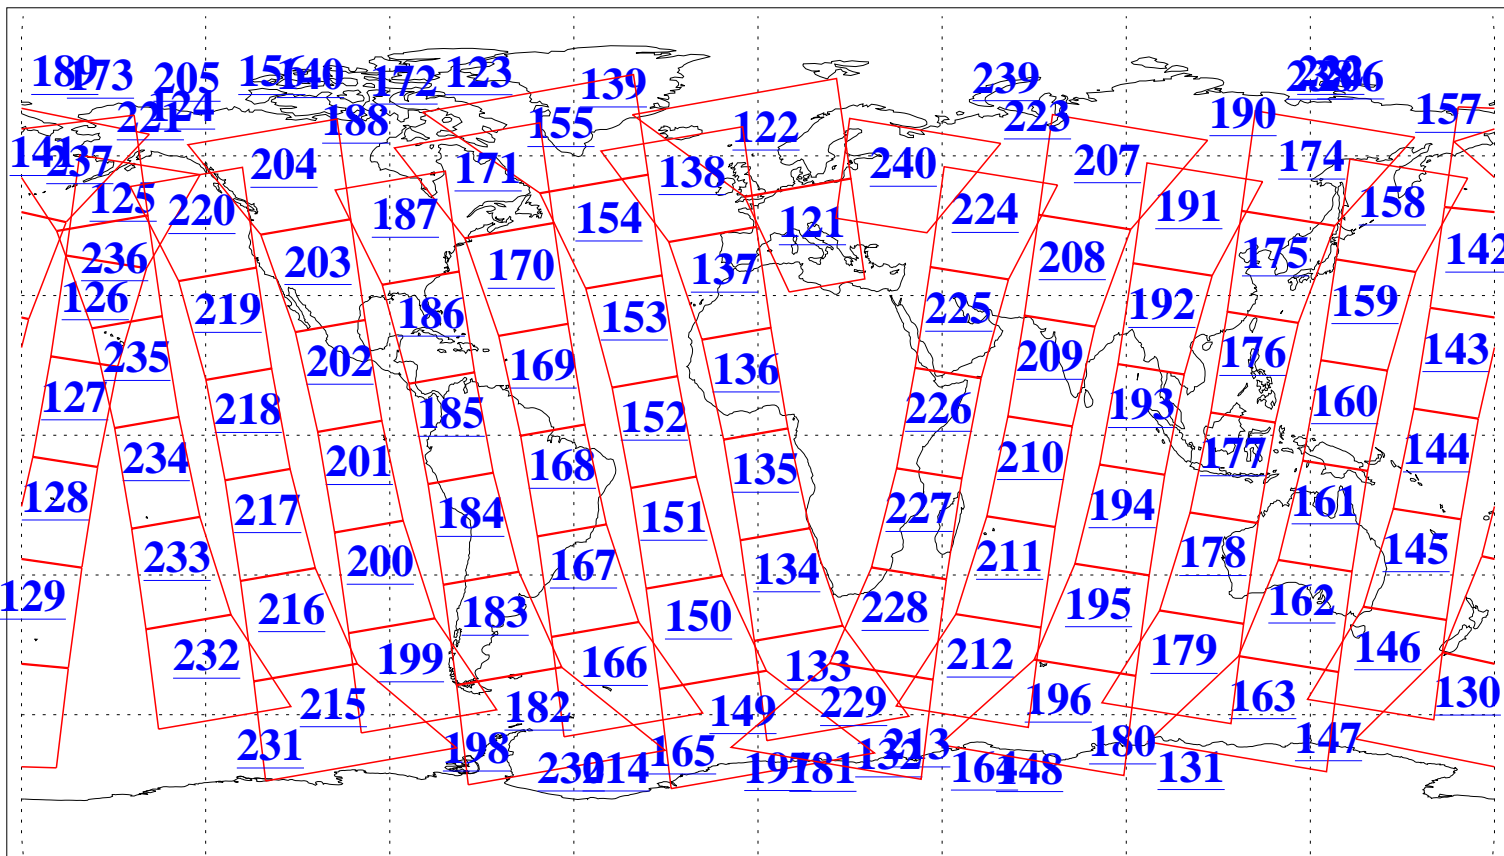

L1B Availability
AMSU Granules: 240
HSB Granules: 0
AIRS Granules: 240

18 May 2006
DoY 138
Aqua Day 1475
Granules: 1 to 120

Granules: 121 to 240

Legend: AMSU Available, HSB Available, AIRS Available

L1B Availability
AMSU Granules: 240
HSB Granules: 0
AIRS Granules: 240

18 May 2006
DoY 138
Aqua Day 1475

Ascending Granules

Descending Granules

Legend: AMSU Available, HSB Available, AIRS Available

L1B Availability
 AMSU Granules: 240
 HSB Granules: 0
 AIRS Granules: 240

18 May 2006
 DoY 138
 Aqua Day 1475

Northern Hemisphere Granules

Southern Hemisphere Granules

Legend: AMSU Available, HSB Available, AIRS Available