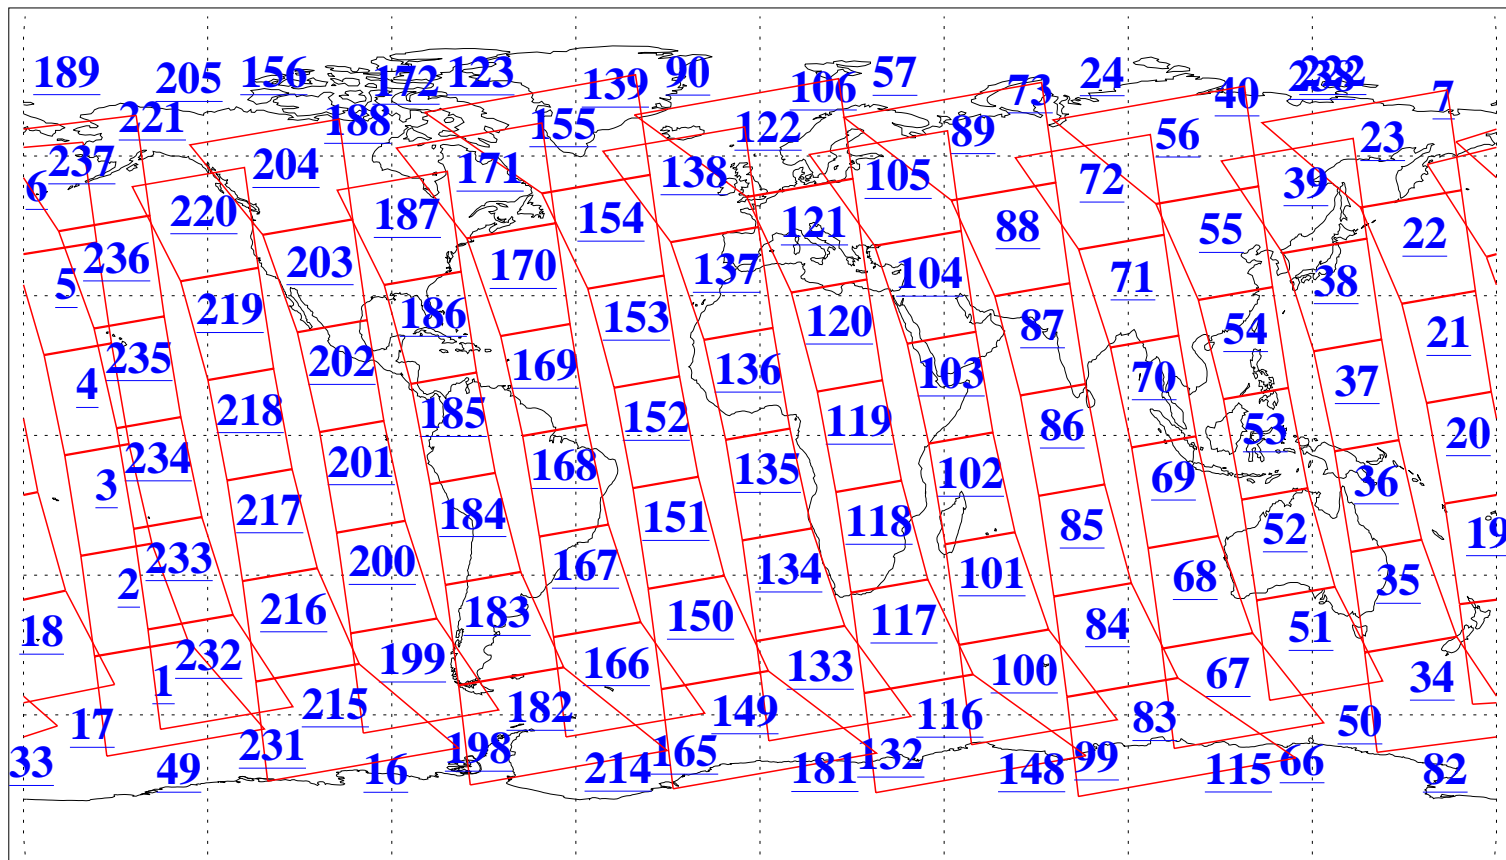

L1B Availability
AMSU Granules: 240
HSB Granules: 0
AIRS Granules: 240

18 May 2006
DoY 138
Aqua Day 1475
Granules: 1 to 120

Granules: 121 to 240

Legend: AMSU Available, HSB Available, AIRS Available

L1B Availability
AMSU Granules: 240
HSB Granules: 0
AIRS Granules: 240

18 May 2006
DoY 138
Aqua Day 1475

Ascending Granules

Descending Granules

Legend: AMSU Available, HSB Available, AIRS Available

L1B Availability
 AMSU Granules: 240
 HSB Granules: 0
 AIRS Granules: 240

18 May 2006
 DoY 138
 Aqua Day 1475

Northern Hemisphere Granules

Southern Hemisphere Granules

Legend: AMSU Available, HSB Available, AIRS Available