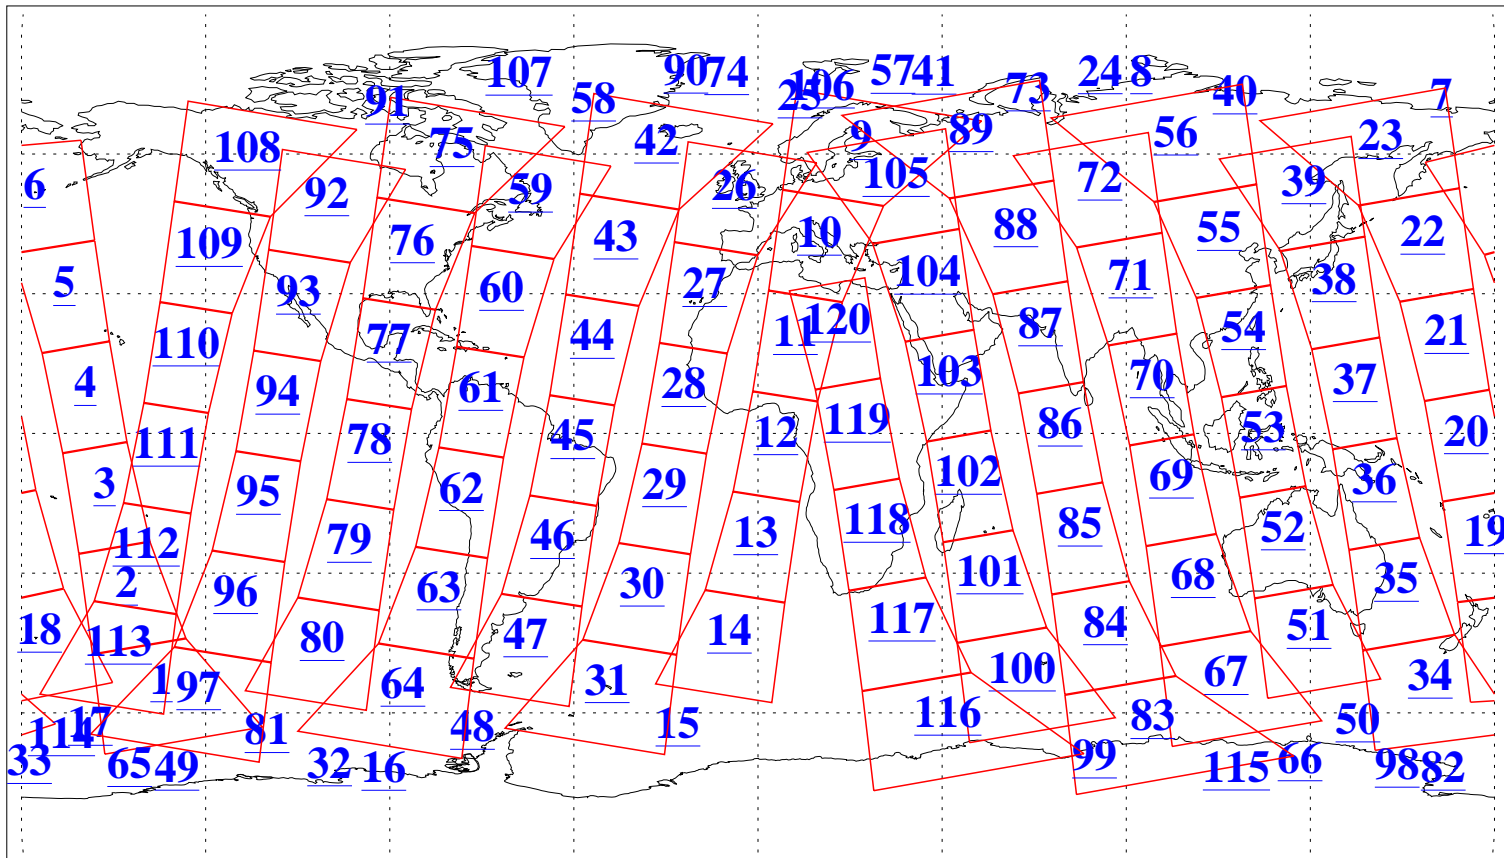

L1B Availability
AMSU Granules: 240
HSB Granules: 0
AIRS Granules: 240

18 May 2006
DoY 138
Aqua Day 1475
Granules: 1 to 120

Granules: 121 to 240

Legend: AMSU Available, HSB Available, AIRS Available

L1B Availability
AMSU Granules: 240
HSB Granules: 0
AIRS Granules: 240

18 May 2006
DoY 138
Aqua Day 1475

Ascending Granules

Descending Granules

Legend: AMSU Available, HSB Available, AIRS Available

L1B Availability
 AMSU Granules: 240
 HSB Granules: 0
 AIRS Granules: 240

18 May 2006
 DoY 138
 Aqua Day 1475

Northern Hemisphere Granules

Southern Hemisphere Granules

Legend: AMSU Available, HSB Available, AIRS Available