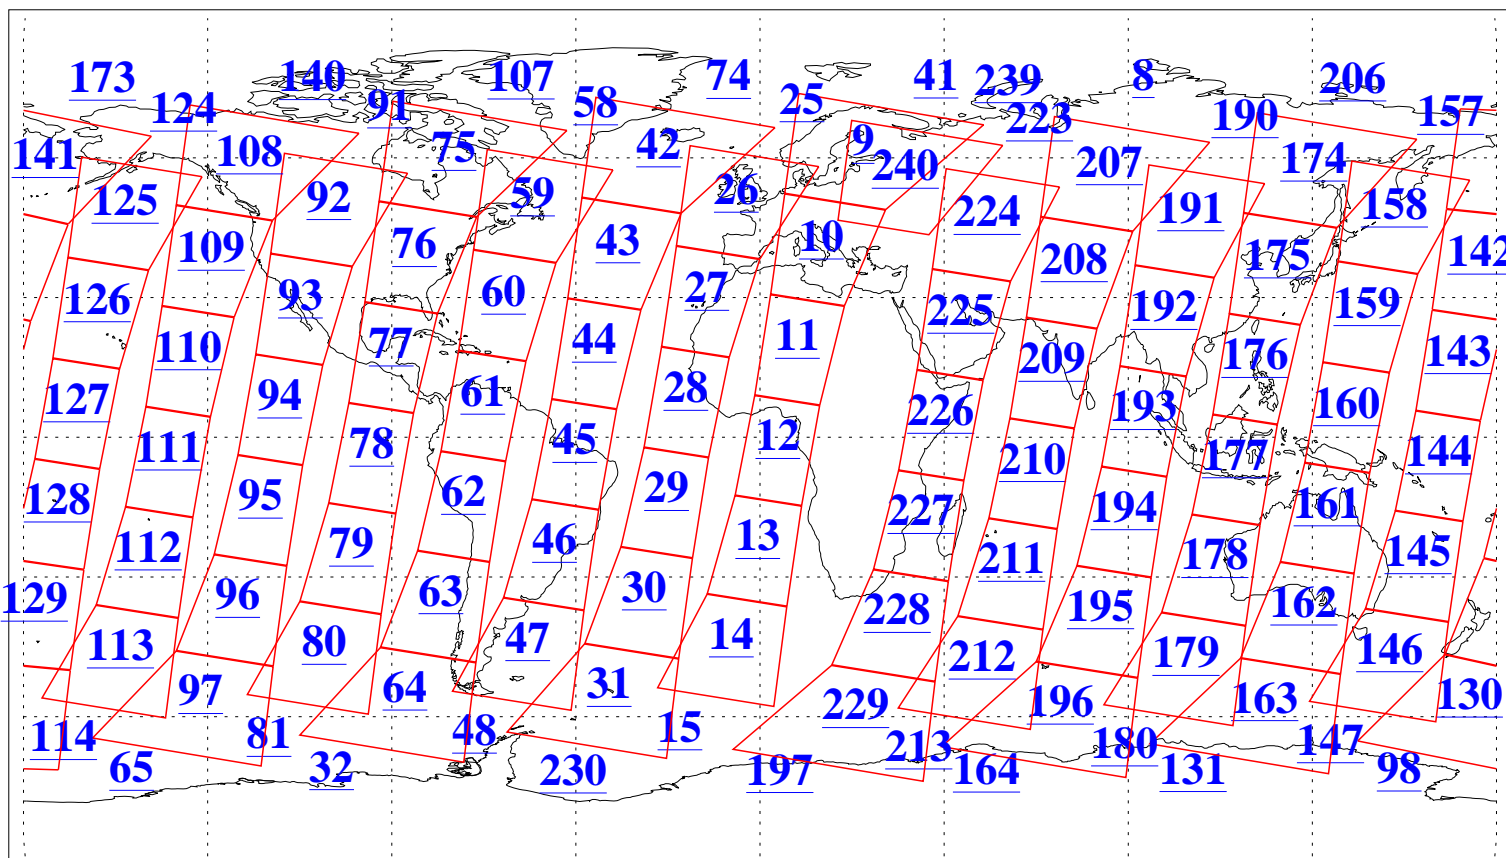

L1B Availability
AMSU Granules: 240
HSB Granules: 0
AIRS Granules: 240

18 May 2006
DoY 138
Aqua Day 1475
Granules: 1 to 120

Granules: 121 to 240

Legend: AMSU Available, HSB Available, AIRS Available

L1B Availability
AMSU Granules: 240
HSB Granules: 0
AIRS Granules: 240

18 May 2006
DoY 138
Aqua Day 1475

Ascending Granules

Descending Granules

Legend: AMSU Available, HSB Available, AIRS Available

L1B Availability
 AMSU Granules: 240
 HSB Granules: 0
 AIRS Granules: 240

18 May 2006
 DoY 138
 Aqua Day 1475

Northern Hemisphere Granules

Southern Hemisphere Granules

Legend: AMSU Available, HSB Available, AIRS Available