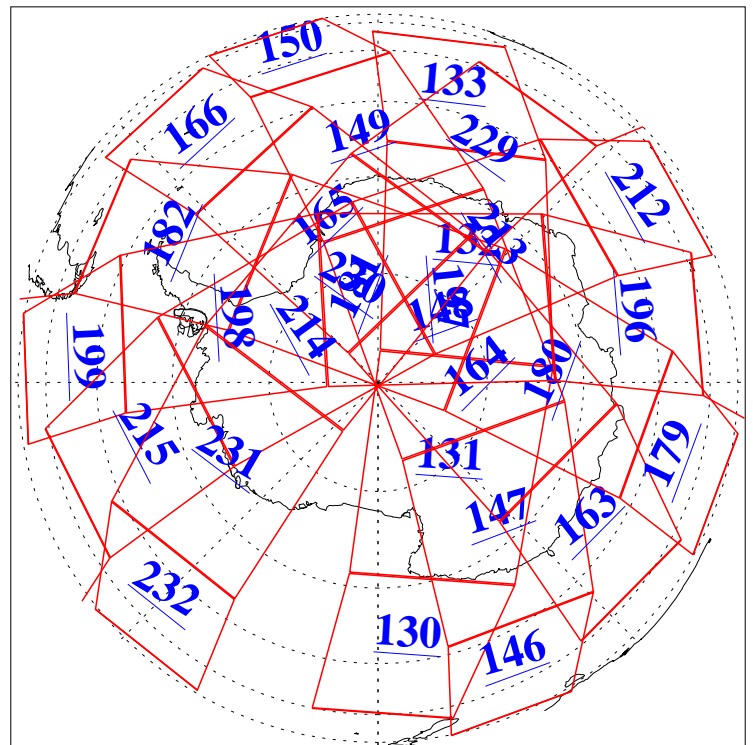

L1B Availability
AMSU Granules: 240
HSB Granules: 0
AIRS Granules: 240

18 May 2006
DoY 138
Aqua Day 1475
Granules: 1 to 120

Granules: 121 to 240

Legend: AMSU Available, HSB Available, AIRS Available

L1B Availability
AMSU Granules: 240
HSB Granules: 0
AIRS Granules: 240

18 May 2006
DoY 138
Aqua Day 1475

Ascending Granules

Descending Granules

Legend: AMSU Available, HSB Available, AIRS Available

L1B Availability
 AMSU Granules: 240
 HSB Granules: 0
 AIRS Granules: 240

18 May 2006
 DoY 138
 Aqua Day 1475

Northern Hemisphere Granules

Southern Hemisphere Granules

Legend: AMSU Available, HSB Available, AIRS Available