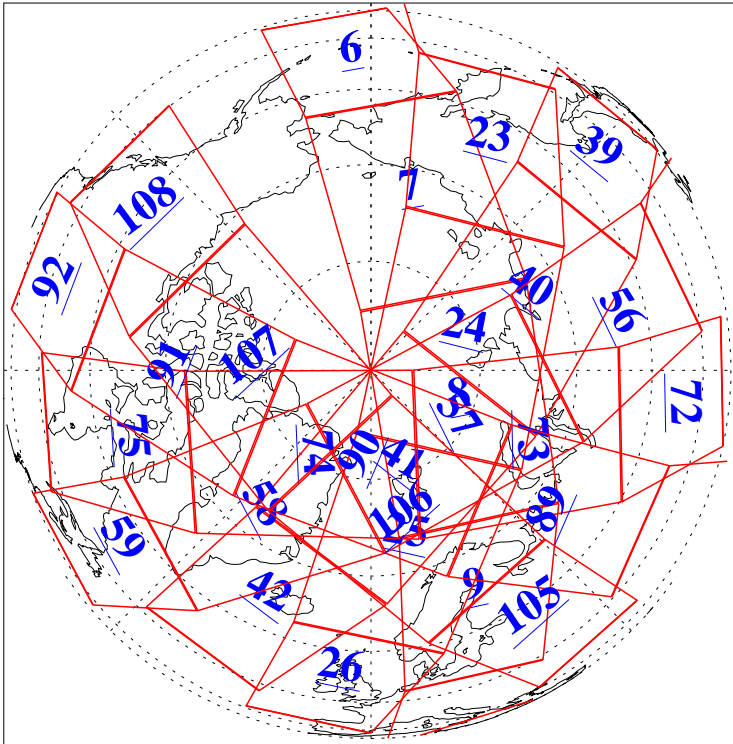

L1B Availability
AMSU Granules: 240
HSB Granules: 0
AIRS Granules: 240

18 May 2006
DoY 138
Aqua Day 1475
Granules: 1 to 120

Granules: 121 to 240

Legend: AMSU Available, HSB Available, AIRS Available

L1B Availability
AMSU Granules: 240
HSB Granules: 0
AIRS Granules: 240

18 May 2006
DoY 138
Aqua Day 1475

Ascending Granules

Descending Granules

Legend: AMSU Available, HSB Available, AIRS Available

L1B Availability
 AMSU Granules: 240
 HSB Granules: 0
 AIRS Granules: 240

18 May 2006
 DoY 138
 Aqua Day 1475

Northern Hemisphere Granules

Southern Hemisphere Granules

Legend: AMSU Available, HSB Available, AIRS Available