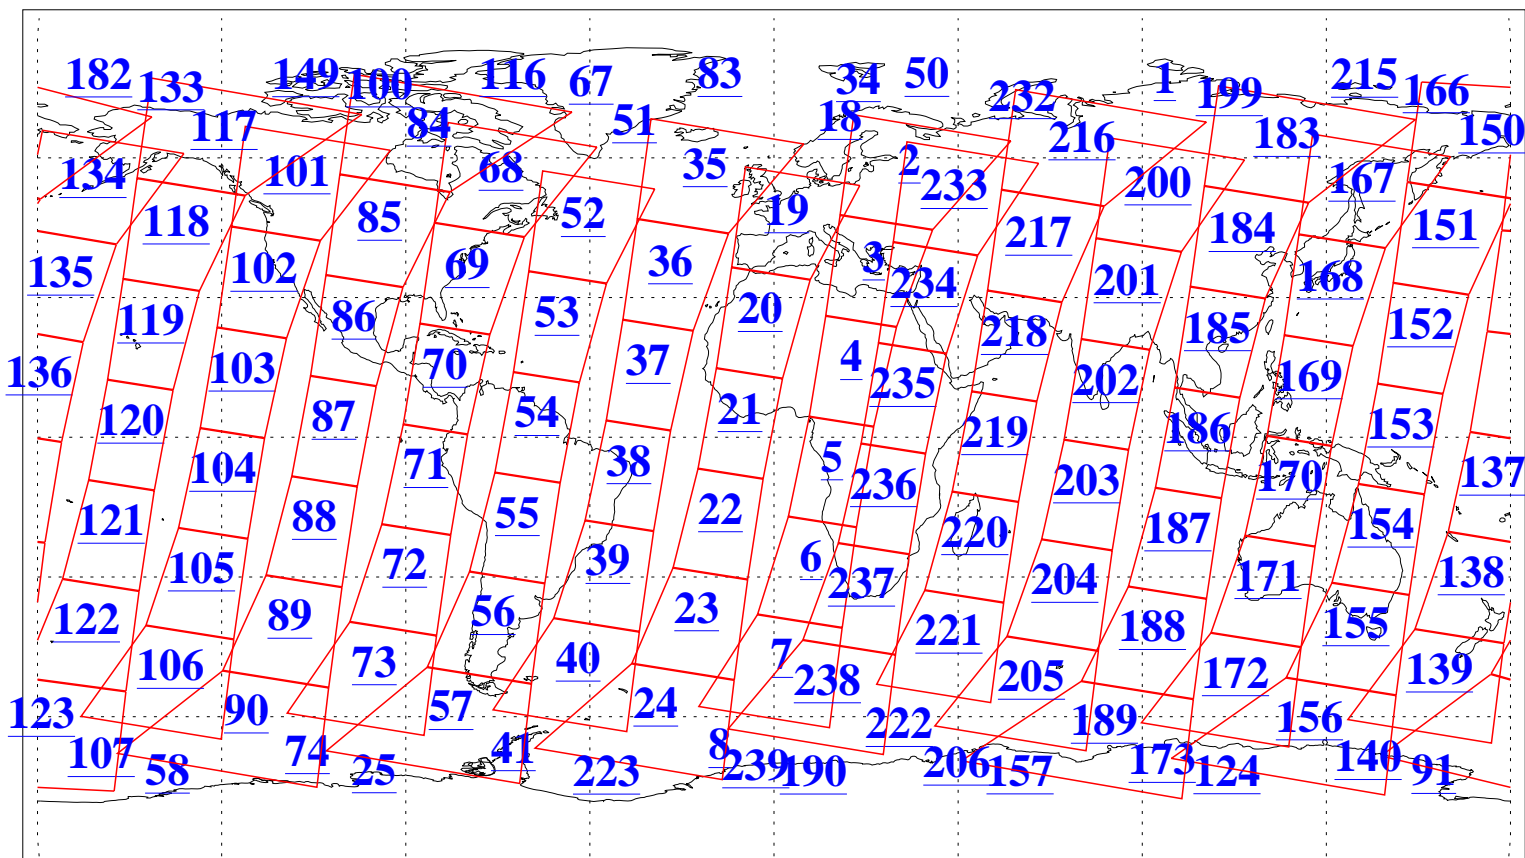

L1B Availability
AMSU Granules: 240
HSB Granules: 0
AIRS Granules: 240

17 May 2006
DoY 137
Aqua Day 1474
Granules: 1 to 120

Granules: 121 to 240

Legend: AMSU Available, HSB Available, AIRS Available

L1B Availability
AMSU Granules: 240
HSB Granules: 0
AIRS Granules: 240

17 May 2006
DoY 137
Aqua Day 1474
Ascending Granules

Descending Granules

Legend: AMSU Available, HSB Available, AIRS Available

L1B Availability
 AMSU Granules: 240
 HSB Granules: 0
 AIRS Granules: 240

17 May 2006
 DoY 137
 Aqua Day 1474