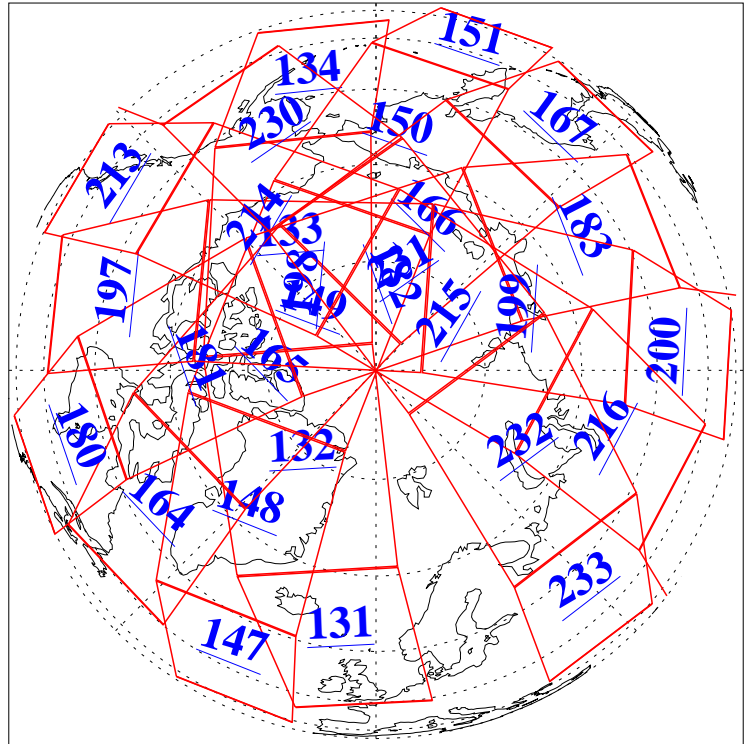

L1B Availability
AMSU Granules: 240
HSB Granules: 0
AIRS Granules: 240

17 May 2006
DoY 137
Aqua Day 1474
Granules: 1 to 120

Granules: 121 to 240

Legend: AMSU Available, HSB Available, AIRS Available

L1B Availability
AMSU Granules: 240
HSB Granules: 0
AIRS Granules: 240

17 May 2006
DoY 137
Aqua Day 1474
Ascending Granules

Descending Granules

Legend: AMSU Available, HSB Available, AIRS Available

L1B Availability
 AMSU Granules: 240
 HSB Granules: 0
 AIRS Granules: 240

17 May 2006
 DoY 137
 Aqua Day 1474

Northern Hemisphere Granules

Southern Hemisphere Granules

Legend: AMSU Available, HSB Available, AIRS Available