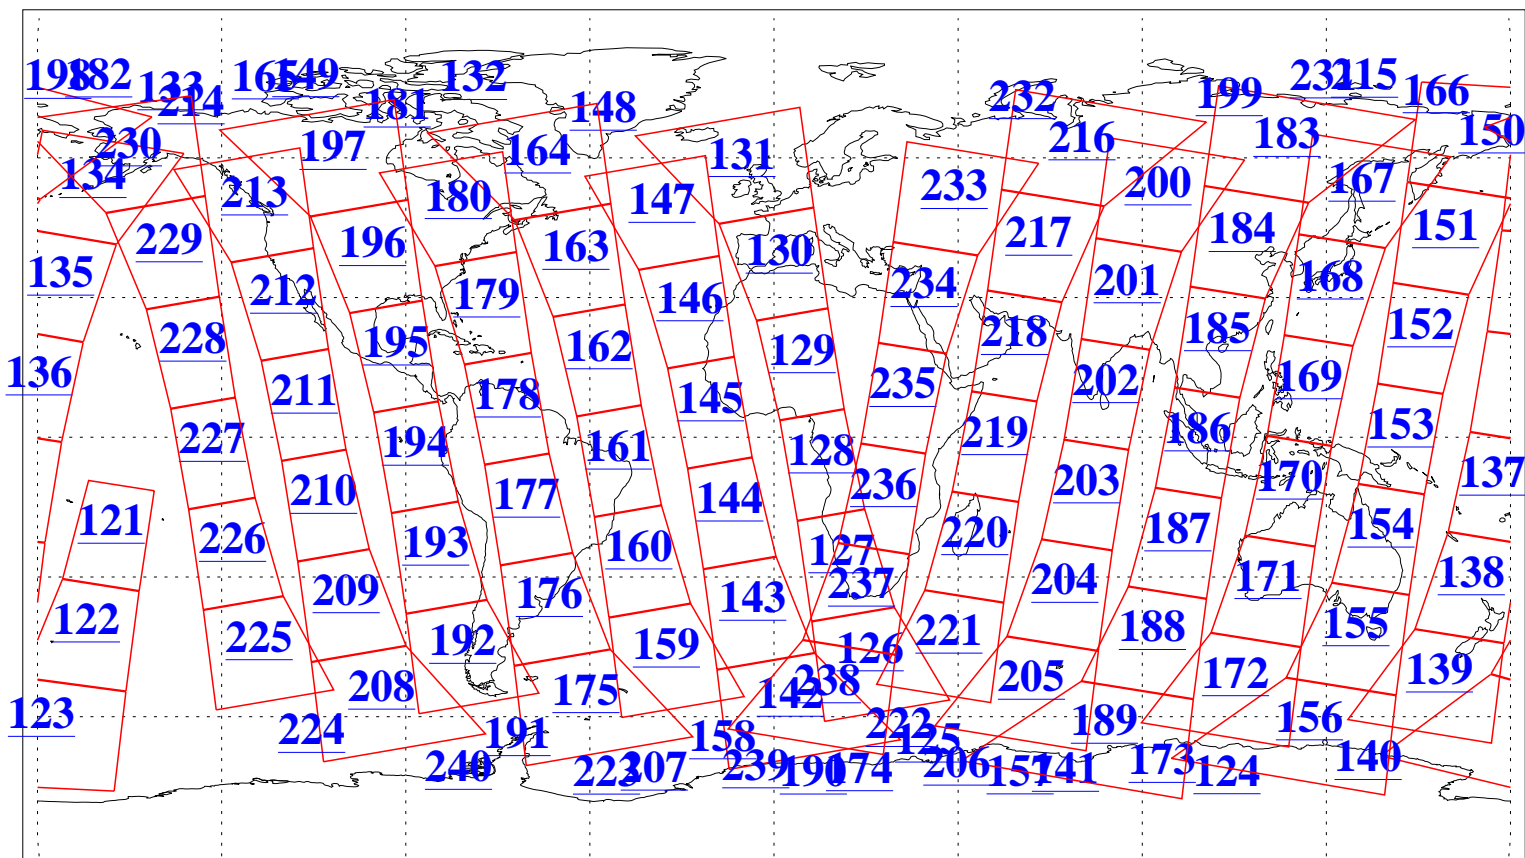

L1B Availability
AMSU Granules: 240
HSB Granules: 0
AIRS Granules: 240

17 May 2006
DoY 137
Aqua Day 1474
Granules: 1 to 120

Granules: 121 to 240

Legend: AMSU Available, HSB Available, AIRS Available

L1B Availability
AMSU Granules: 240
HSB Granules: 0
AIRS Granules: 240

17 May 2006
DoY 137
Aqua Day 1474
Ascending Granules

Descending Granules

Legend: AMSU Available, HSB Available, AIRS Available

L1B Availability
 AMSU Granules: 240
 HSB Granules: 0
 AIRS Granules: 240

17 May 2006
 DoY 137
 Aqua Day 1474

Northern Hemisphere Granules

Southern Hemisphere Granules

Legend: AMSU Available, HSB Available, AIRS Available