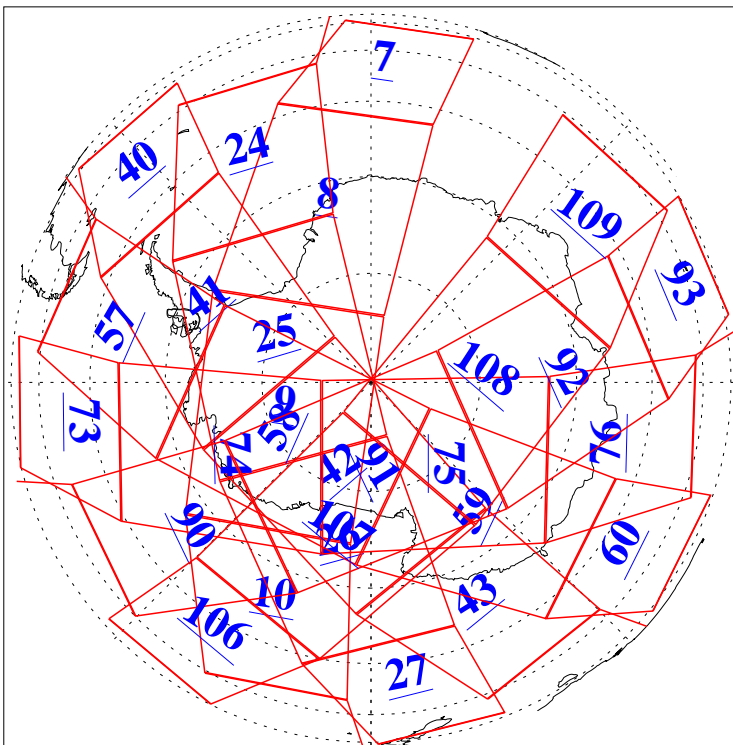

L1B Availability
AMSU Granules: 240
HSB Granules: 0
AIRS Granules: 240

17 May 2006
DoY 137
Aqua Day 1474
Granules: 1 to 120

Granules: 121 to 240

Legend: AMSU Available, HSB Available, AIRS Available

L1B Availability
AMSU Granules: 240
HSB Granules: 0
AIRS Granules: 240

17 May 2006
DoY 137
Aqua Day 1474
Ascending Granules

Descending Granules

Legend: AMSU Available, HSB Available, AIRS Available

L1B Availability
 AMSU Granules: 240
 HSB Granules: 0
 AIRS Granules: 240

17 May 2006
 DoY 137
 Aqua Day 1474

Northern Hemisphere Granules

Southern Hemisphere Granules

Legend: AMSU Available, HSB Available, AIRS Available