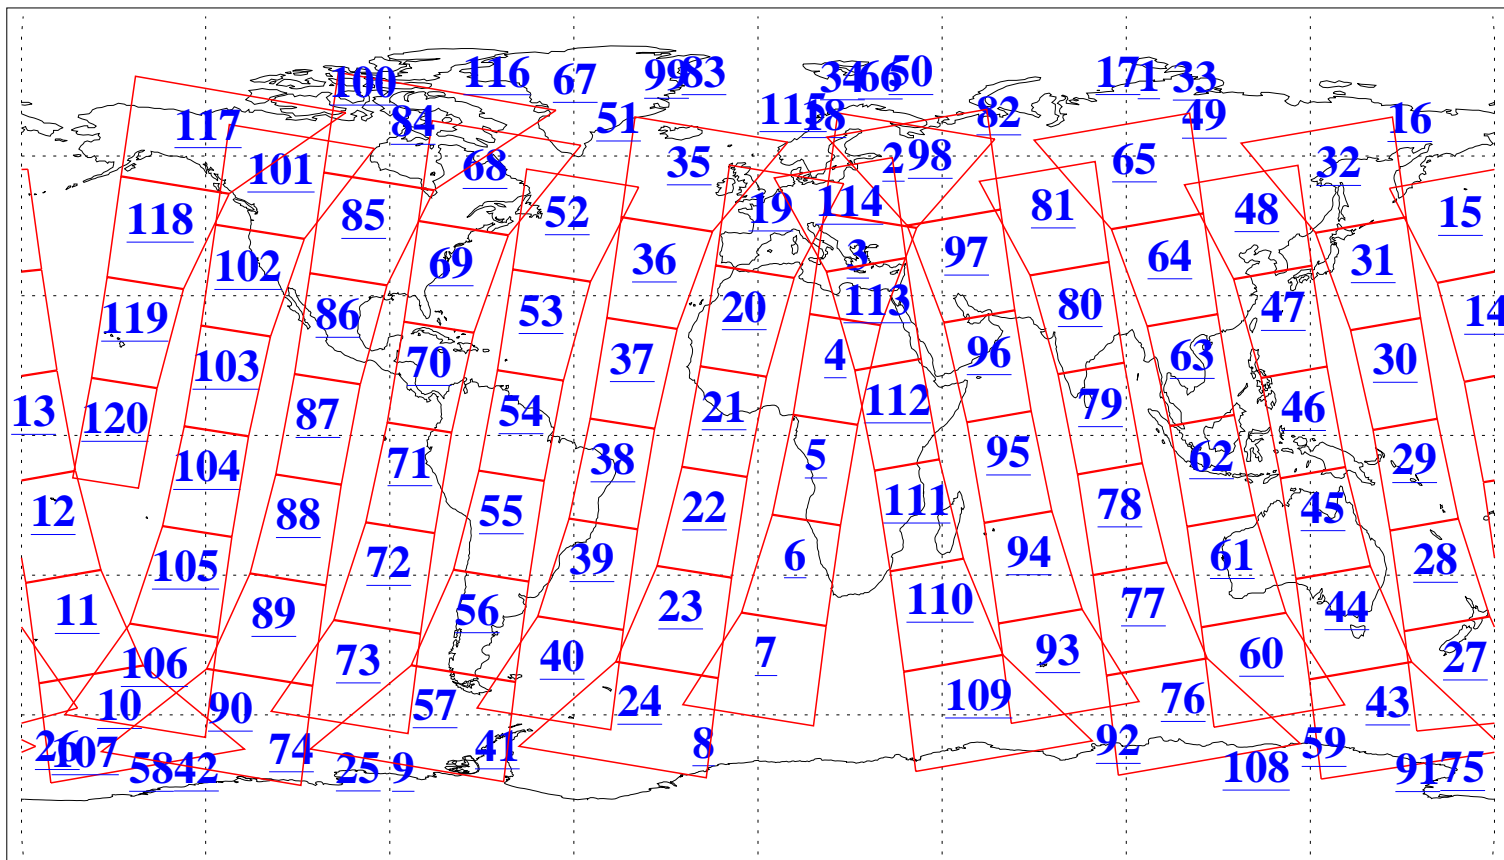

L1B Availability
AMSU Granules: 240
HSB Granules: 0
AIRS Granules: 240

17 May 2006
DoY 137
Aqua Day 1474
Granules: 1 to 120

Granules: 121 to 240

Legend: AMSU Available, HSB Available, AIRS Available

L1B Availability
AMSU Granules: 240
HSB Granules: 0
AIRS Granules: 240

17 May 2006
DoY 137
Aqua Day 1474
Ascending Granules

Descending Granules

Legend: AMSU Available, HSB Available, AIRS Available

L1B Availability
 AMSU Granules: 240
 HSB Granules: 0
 AIRS Granules: 240

17 May 2006
 DoY 137
 Aqua Day 1474

Northern Hemisphere Granules

Southern Hemisphere Granules

Legend: AMSU Available, HSB Available, AIRS Available