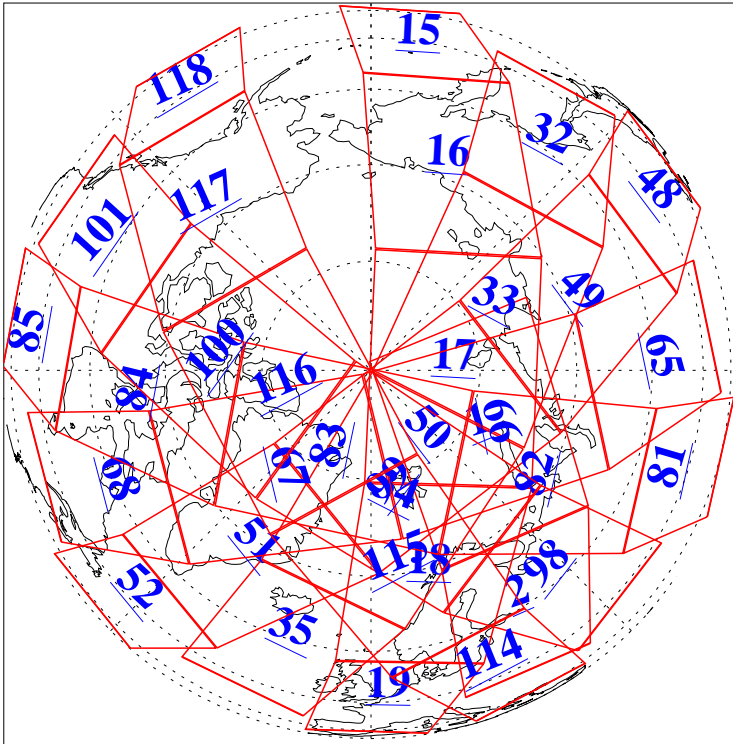

L1B Availability
AMSU Granules: 240
HSB Granules: 0
AIRS Granules: 240

17 May 2006
DoY 137
Aqua Day 1474
Granules: 1 to 120

Granules: 121 to 240

Legend: AMSU Available, HSB Available, AIRS Available

L1B Availability
AMSU Granules: 240
HSB Granules: 0
AIRS Granules: 240

17 May 2006
DoY 137
Aqua Day 1474
Ascending Granules

Descending Granules

Legend: AMSU Available, HSB Available, AIRS Available

L1B Availability
 AMSU Granules: 240
 HSB Granules: 0
 AIRS Granules: 240

17 May 2006
 DoY 137
 Aqua Day 1474

Northern Hemisphere Granules

Southern Hemisphere Granules

Legend: AMSU Available, HSB Available, AIRS Available