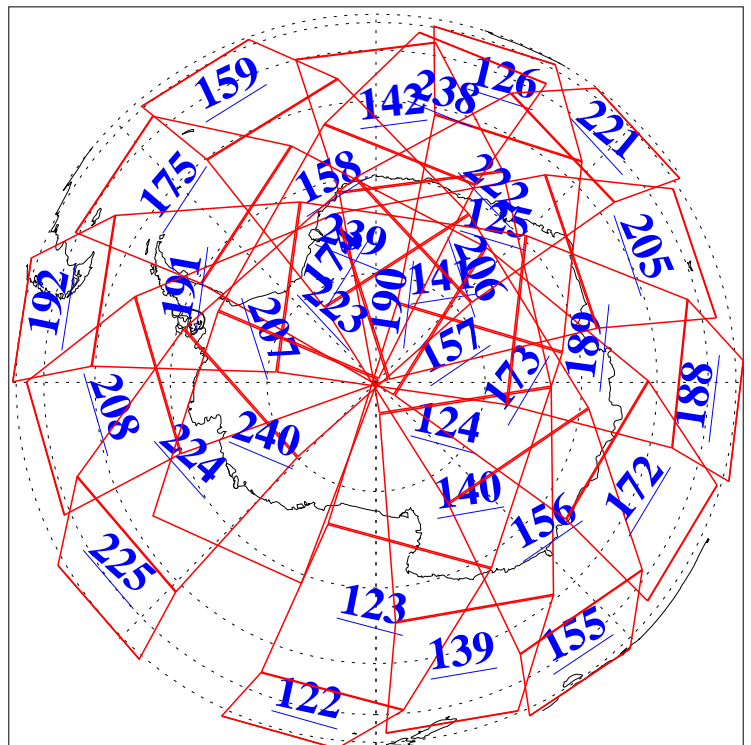

L1B Availability
AMSU Granules: 240
HSB Granules: 0
AIRS Granules: 240

17 May 2006
DoY 137
Aqua Day 1474
Granules: 1 to 120

Granules: 121 to 240

Legend: AMSU Available, HSB Available, AIRS Available

L1B Availability
AMSU Granules: 240
HSB Granules: 0
AIRS Granules: 240

17 May 2006
DoY 137
Aqua Day 1474
Ascending Granules

Descending Granules

Legend: AMSU Available, HSB Available, AIRS Available

L1B Availability
 AMSU Granules: 240
 HSB Granules: 0
 AIRS Granules: 240

17 May 2006
 DoY 137
 Aqua Day 1474

Northern Hemisphere Granules

Southern Hemisphere Granules

Legend: AMSU Available, HSB Available, AIRS Available