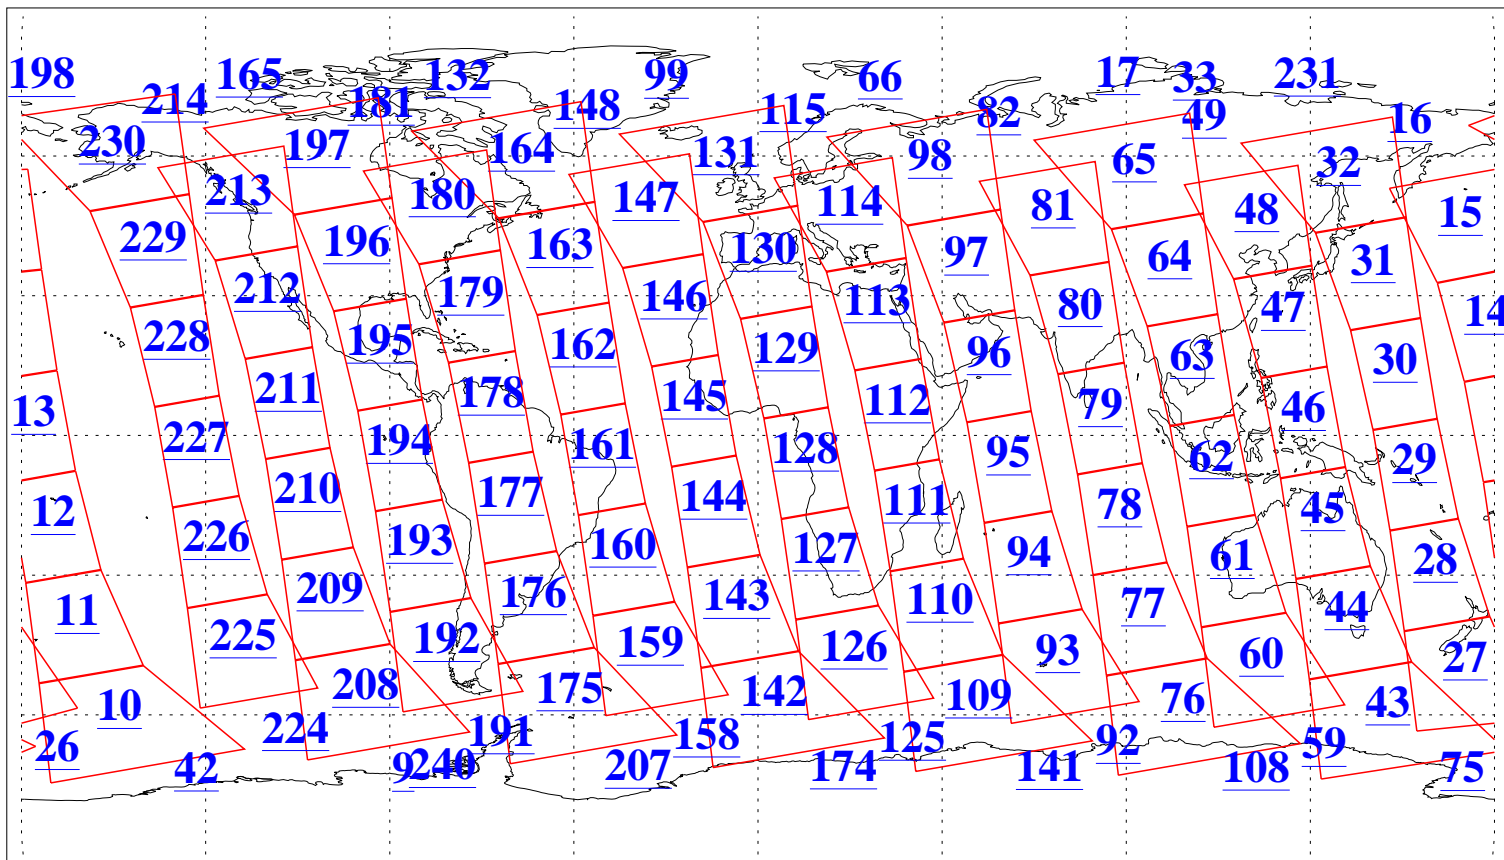

L1B Availability
AMSU Granules: 240
HSB Granules: 0
AIRS Granules: 240

17 May 2006
DoY 137
Aqua Day 1474
Granules: 1 to 120

Granules: 121 to 240

Legend: AMSU Available, HSB Available, AIRS Available

L1B Availability
AMSU Granules: 240
HSB Granules: 0
AIRS Granules: 240

17 May 2006
DoY 137
Aqua Day 1474
Ascending Granules

Descending Granules

Legend: AMSU Available, HSB Available, AIRS Available

L1B Availability
 AMSU Granules: 240
 HSB Granules: 0
 AIRS Granules: 240

17 May 2006
 DoY 137
 Aqua Day 1474

Northern Hemisphere Granules

Southern Hemisphere Granules

Legend: AMSU Available, HSB Available, AIRS Available