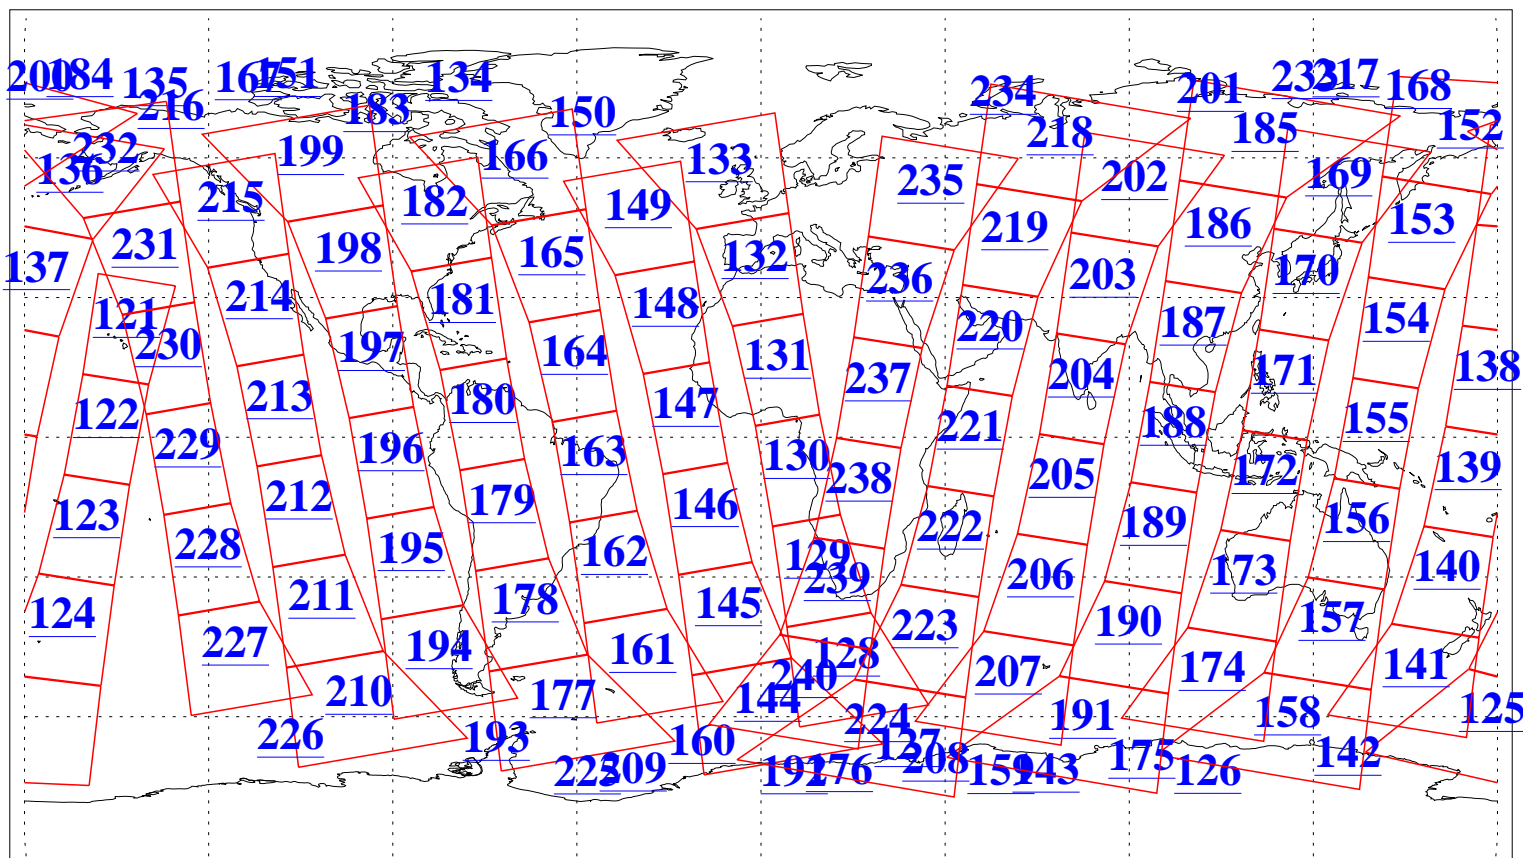

L1B Availability  
AMSU Granules: 240  
HSB Granules: 0  
AIRS Granules: 240

15 May 2006  
DoY 135  
Aqua Day 1472  
Granules: 1 to 120

Granules: 121 to 240

Legend: AMSU Available, HSB Available, AIRS Available

L1B Availability  
AMSU Granules: 240  
HSB Granules: 0  
AIRS Granules: 240

15 May 2006  
DoY 135  
Aqua Day 1472  
Ascending Granules

Descending Granules

Legend: AMSU Available, HSB Available, AIRS Available

L1B Availability  
 AMSU Granules: 240  
 HSB Granules: 0  
 AIRS Granules: 240

15 May 2006  
 DoY 135  
 Aqua Day 1472

Northern Hemisphere Granules

Southern Hemisphere Granules

Legend: AMSU Available, HSB Available, AIRS Available