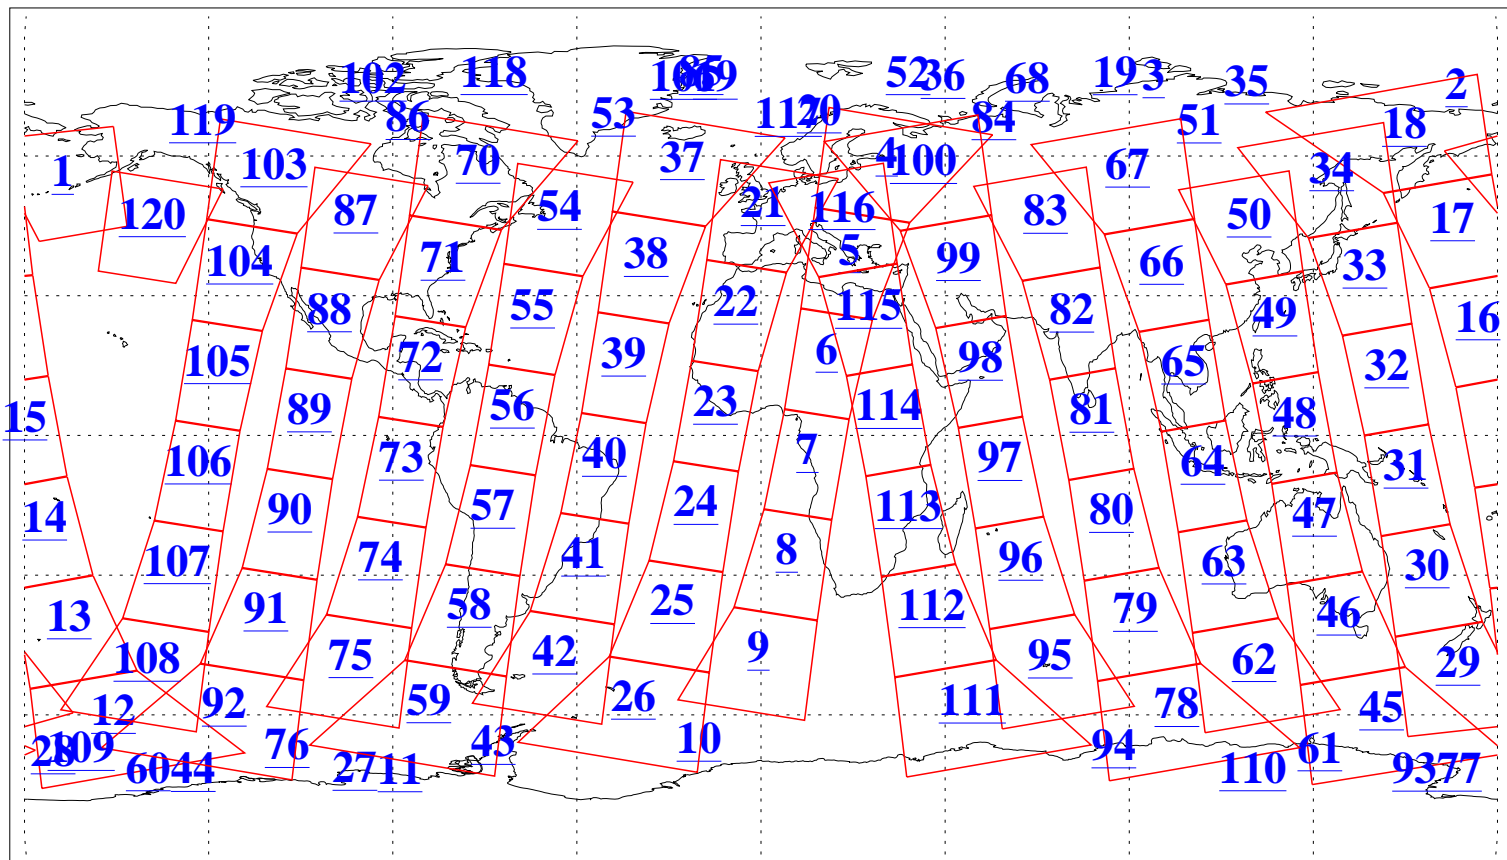

L1B Availability  
AMSU Granules: 240  
HSB Granules: 0  
AIRS Granules: 240

15 May 2006  
DoY 135  
Aqua Day 1472  
Granules: 1 to 120

Granules: 121 to 240

Legend: AMSU Available, HSB Available, AIRS Available

L1B Availability  
AMSU Granules: 240  
HSB Granules: 0  
AIRS Granules: 240

15 May 2006  
DoY 135  
Aqua Day 1472  
Ascending Granules

Descending Granules

Legend: AMSU Available, HSB Available, AIRS Available

L1B Availability  
 AMSU Granules: 240  
 HSB Granules: 0  
 AIRS Granules: 240

15 May 2006  
 DoY 135  
 Aqua Day 1472

Northern Hemisphere Granules

Southern Hemisphere Granules

Legend: AMSU Available, HSB Available, AIRS Available