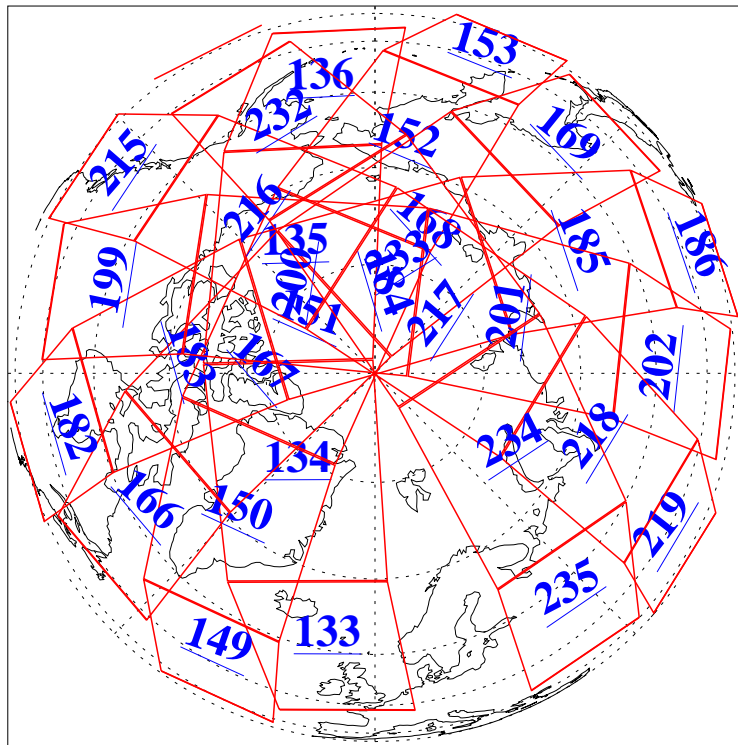

L1B Availability  
AMSU Granules: 240  
HSB Granules: 0  
AIRS Granules: 240

15 May 2006  
DoY 135  
Aqua Day 1472  
Granules: 1 to 120

Granules: 121 to 240

Legend: AMSU Available, HSB Available, AIRS Available

L1B Availability  
AMSU Granules: 240  
HSB Granules: 0  
AIRS Granules: 240

15 May 2006  
DoY 135  
Aqua Day 1472  
Ascending Granules

Descending Granules

Legend: AMSU Available, HSB Available, AIRS Available

L1B Availability  
 AMSU Granules: 240  
 HSB Granules: 0  
 AIRS Granules: 240

15 May 2006  
 DoY 135  
 Aqua Day 1472

Northern Hemisphere Granules

Southern Hemisphere Granules

Legend: AMSU Available, HSB Available, AIRS Available