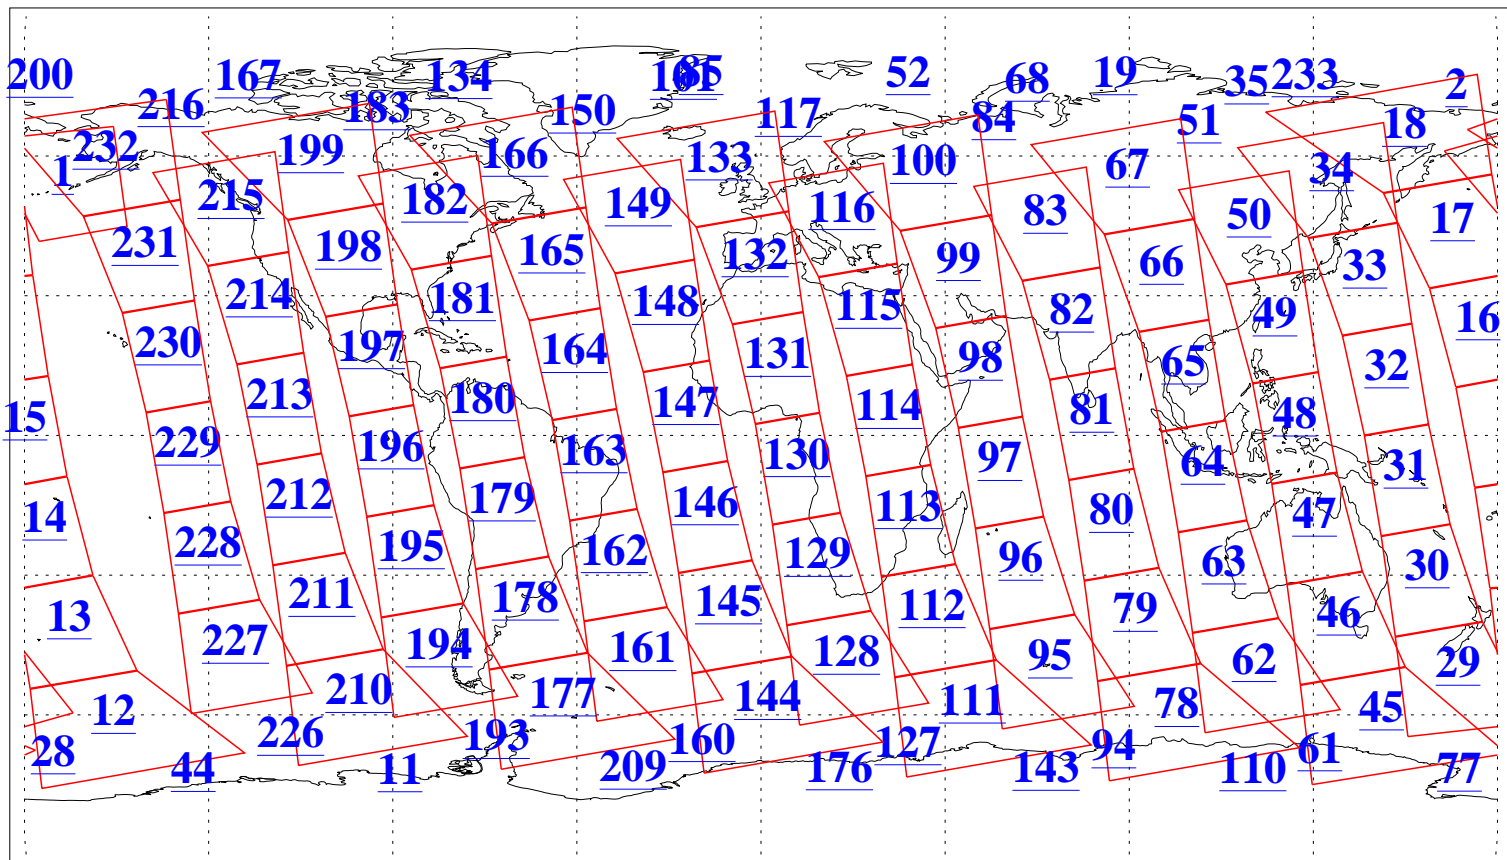

L1B Availability  
AMSU Granules: 240  
HSB Granules: 0  
AIRS Granules: 240

15 May 2006  
DoY 135  
Aqua Day 1472  
Granules: 1 to 120

Granules: 121 to 240

Legend: AMSU Available, HSB Available, AIRS Available

L1B Availability  
AMSU Granules: 240  
HSB Granules: 0  
AIRS Granules: 240

15 May 2006  
DoY 135  
Aqua Day 1472  
Ascending Granules

Descending Granules

Legend: AMSU Available, HSB Available, AIRS Available

L1B Availability  
 AMSU Granules: 240  
 HSB Granules: 0  
 AIRS Granules: 240

15 May 2006  
 DoY 135  
 Aqua Day 1472

Northern Hemisphere Granules

Southern Hemisphere Granules

Legend: AMSU Available, HSB Available, AIRS Available