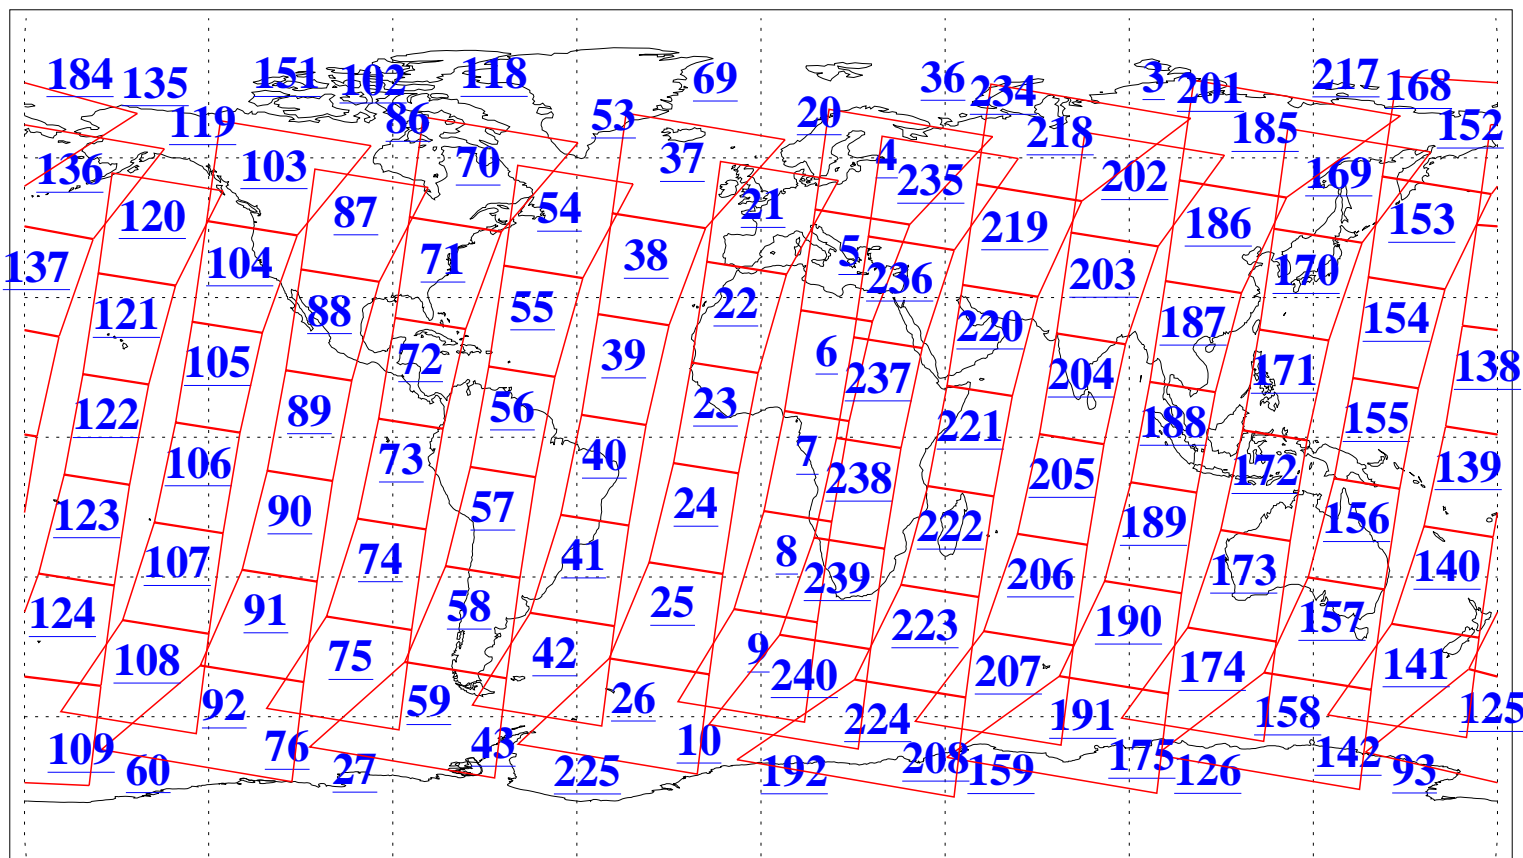

L1B Availability  
AMSU Granules: 240  
HSB Granules: 0  
AIRS Granules: 240

15 May 2006  
DoY 135  
Aqua Day 1472  
Granules: 1 to 120

Granules: 121 to 240

Legend: AMSU Available, HSB Available, AIRS Available

L1B Availability  
AMSU Granules: 240  
HSB Granules: 0  
AIRS Granules: 240

15 May 2006  
DoY 135  
Aqua Day 1472  
Ascending Granules

Descending Granules

Legend: AMSU Available, HSB Available, AIRS Available

L1B Availability  
 AMSU Granules: 240  
 HSB Granules: 0  
 AIRS Granules: 240

15 May 2006  
 DoY 135  
 Aqua Day 1472

Northern Hemisphere Granules

Southern Hemisphere Granules

Legend: AMSU Available, HSB Available, AIRS Available