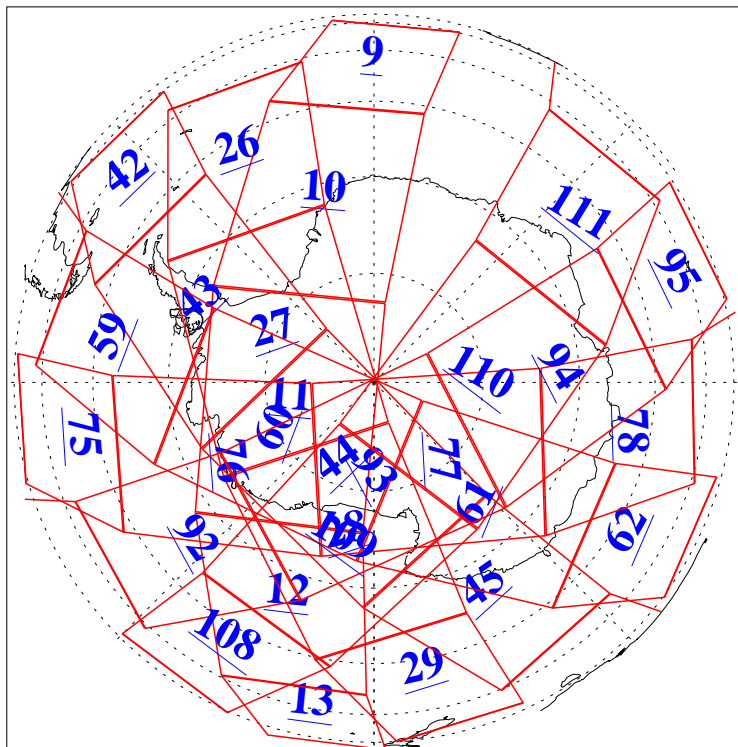

L1B Availability  
AMSU Granules: 240  
HSB Granules: 0  
AIRS Granules: 240

15 May 2006  
DoY 135  
Aqua Day 1472  
Granules: 1 to 120

Granules: 121 to 240

Legend: AMSU Available, HSB Available, AIRS Available

L1B Availability  
AMSU Granules: 240  
HSB Granules: 0  
AIRS Granules: 240

15 May 2006  
DoY 135  
Aqua Day 1472  
Ascending Granules

Descending Granules

Legend: AMSU Available, HSB Available, AIRS Available

L1B Availability  
 AMSU Granules: 240  
 HSB Granules: 0  
 AIRS Granules: 240

15 May 2006  
 DoY 135  
 Aqua Day 1472

Northern Hemisphere Granules

Southern Hemisphere Granules

Legend: AMSU Available, HSB Available, AIRS Available