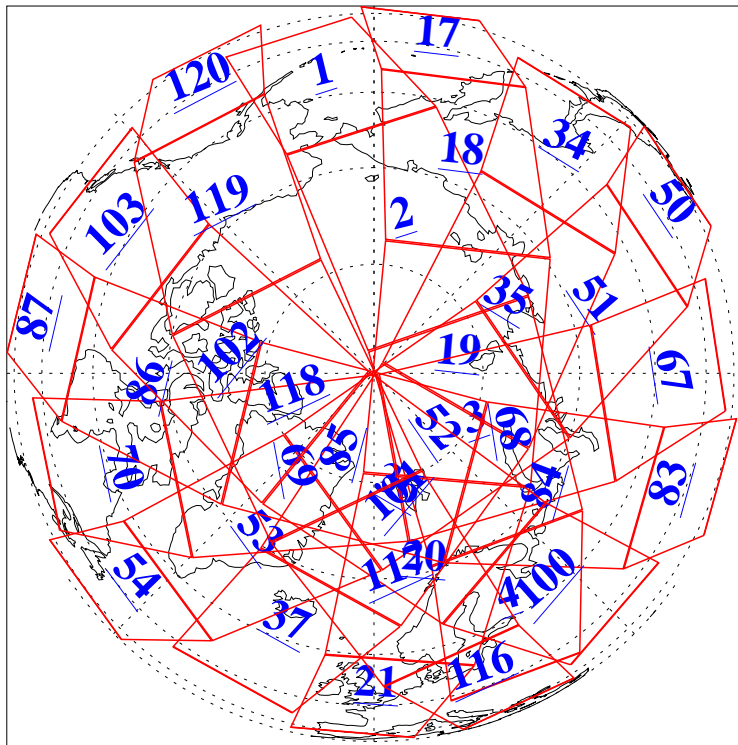

L1B Availability  
AMSU Granules: 240  
HSB Granules: 0  
AIRS Granules: 240

15 May 2006  
DoY 135  
Aqua Day 1472  
Granules: 1 to 120

Granules: 121 to 240

Legend: AMSU Available, HSB Available, AIRS Available

L1B Availability  
AMSU Granules: 240  
HSB Granules: 0  
AIRS Granules: 240

15 May 2006  
DoY 135  
Aqua Day 1472  
Ascending Granules

Descending Granules

Legend: AMSU Available, HSB Available, AIRS Available

L1B Availability  
 AMSU Granules: 240  
 HSB Granules: 0  
 AIRS Granules: 240

15 May 2006  
 DoY 135  
 Aqua Day 1472

Northern Hemisphere Granules

Southern Hemisphere Granules

Legend: AMSU Available, HSB Available, AIRS Available