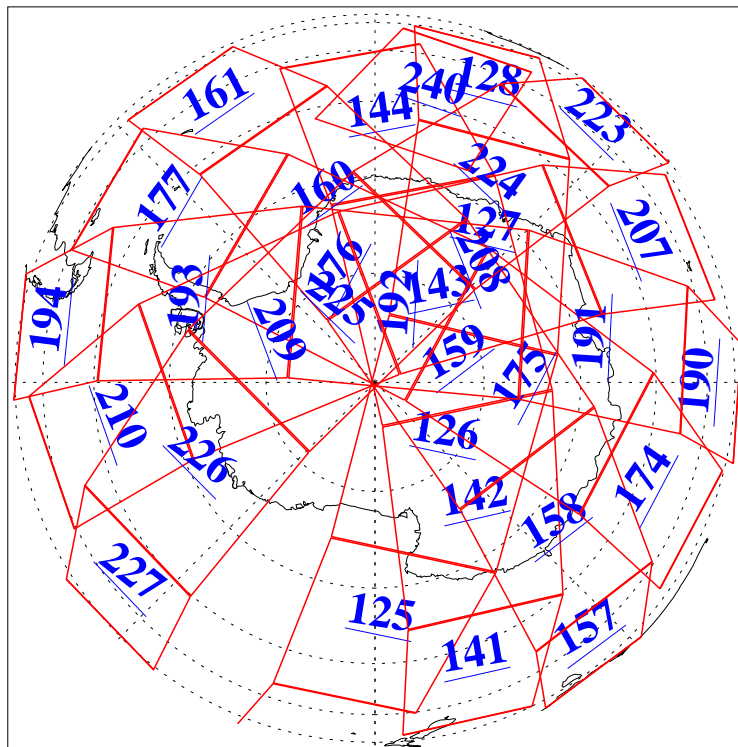

L1B Availability  
AMSU Granules: 240  
HSB Granules: 0  
AIRS Granules: 240

15 May 2006  
DoY 135  
Aqua Day 1472  
Granules: 1 to 120

Granules: 121 to 240

Legend: AMSU Available, HSB Available, AIRS Available

L1B Availability  
AMSU Granules: 240  
HSB Granules: 0  
AIRS Granules: 240

15 May 2006  
DoY 135  
Aqua Day 1472  
Ascending Granules

Descending Granules

Legend: AMSU Available, HSB Available, AIRS Available

L1B Availability  
 AMSU Granules: 240  
 HSB Granules: 0  
 AIRS Granules: 240

15 May 2006  
 DoY 135  
 Aqua Day 1472

Northern Hemisphere Granules

Southern Hemisphere Granules

Legend: AMSU Available, HSB Available, AIRS Available