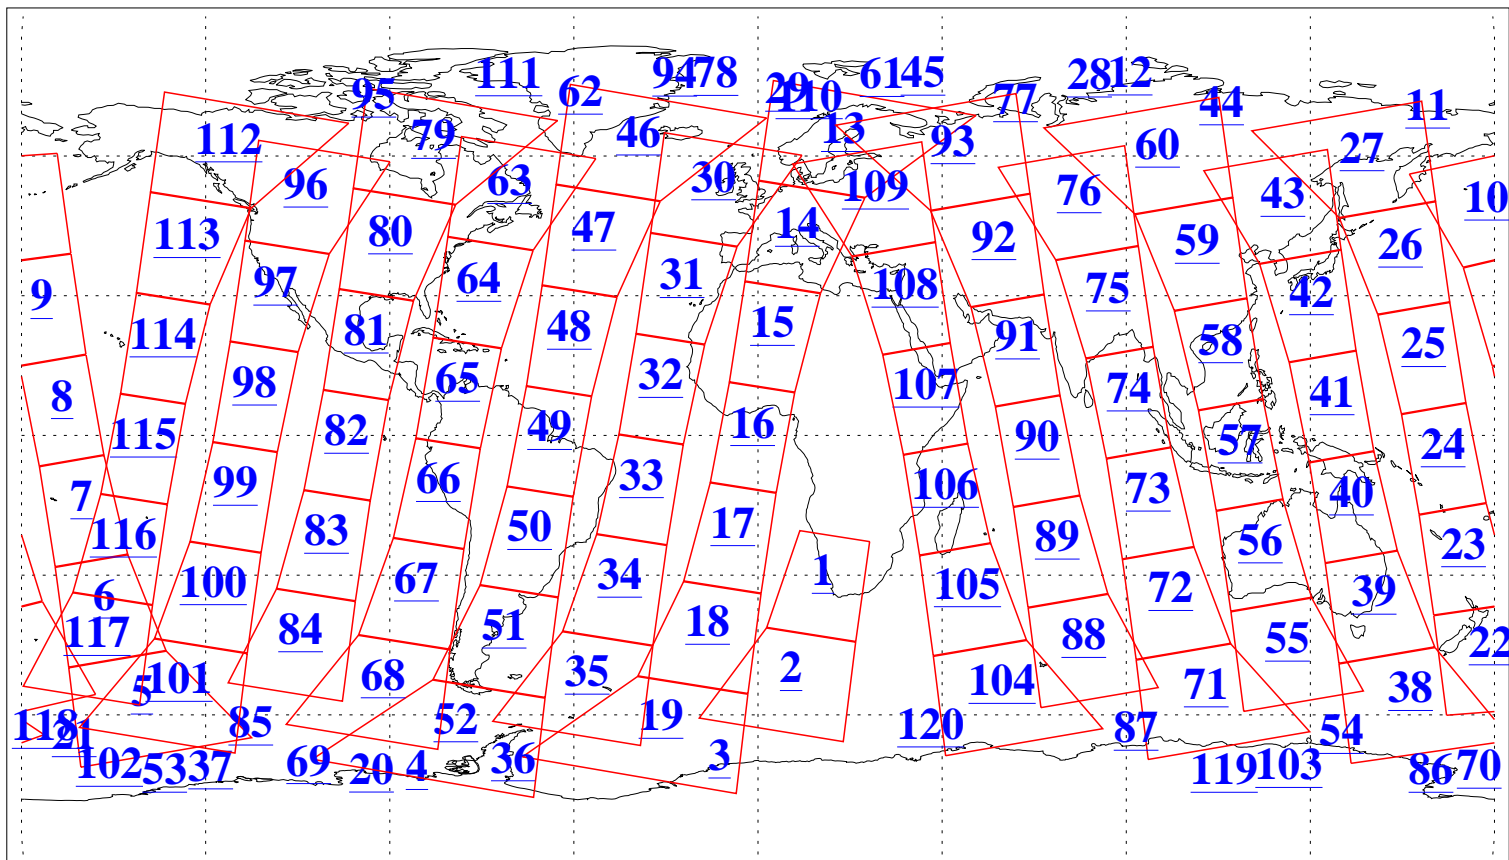

L1B Availability
AMSU Granules: 240
HSB Granules: 0
AIRS Granules: 240

14 May 2006
DoY 134
Aqua Day 1471
Granules: 1 to 120

Granules: 121 to 240

Legend: AMSU Available, HSB Available, AIRS Available

L1B Availability
AMSU Granules: 240
HSB Granules: 0
AIRS Granules: 240

14 May 2006
DoY 134
Aqua Day 1471
Ascending Granules

Descending Granules

Legend: AMSU Available, HSB Available, AIRS Available

L1B Availability
 AMSU Granules: 240
 HSB Granules: 0
 AIRS Granules: 240

14 May 2006
 DoY 134
 Aqua Day 1471

Northern Hemisphere Granules

Southern Hemisphere Granules

Legend: AMSU Available, HSB Available, AIRS Available