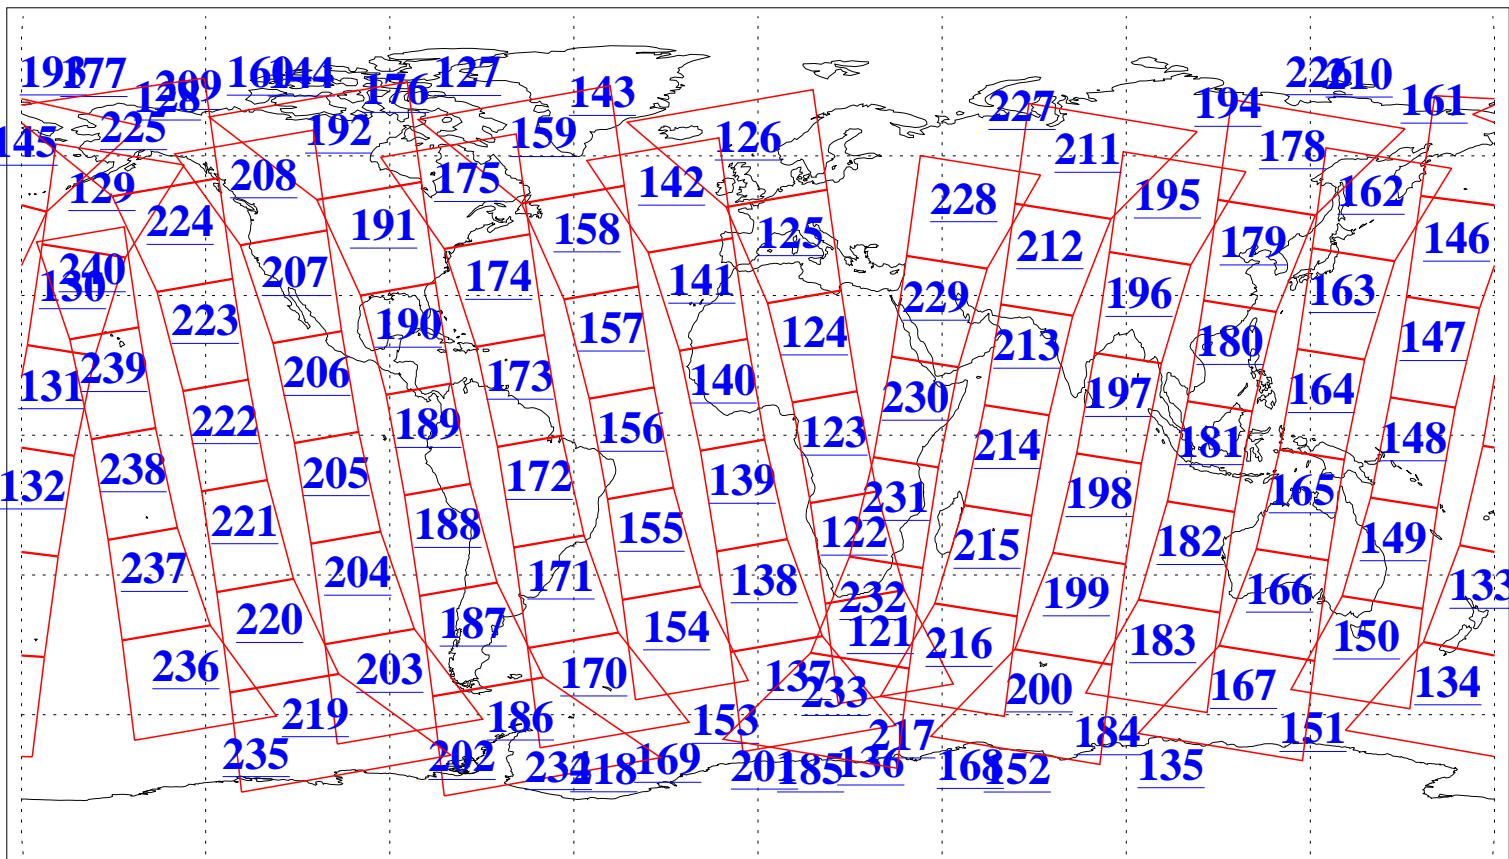

L1B Availability
AMSU Granules: 240
HSB Granules: 0
AIRS Granules: 240

14 May 2006
DoY 134
Aqua Day 1471
Granules: 1 to 120

Granules: 121 to 240

Legend: AMSU Available, HSB Available, AIRS Available

L1B Availability
AMSU Granules: 240
HSB Granules: 0
AIRS Granules: 240

14 May 2006
DoY 134
Aqua Day 1471
Ascending Granules

Descending Granules

Legend: AMSU Available, HSB Available, AIRS Available

L1B Availability
 AMSU Granules: 240
 HSB Granules: 0
 AIRS Granules: 240

14 May 2006
 DoY 134
 Aqua Day 1471