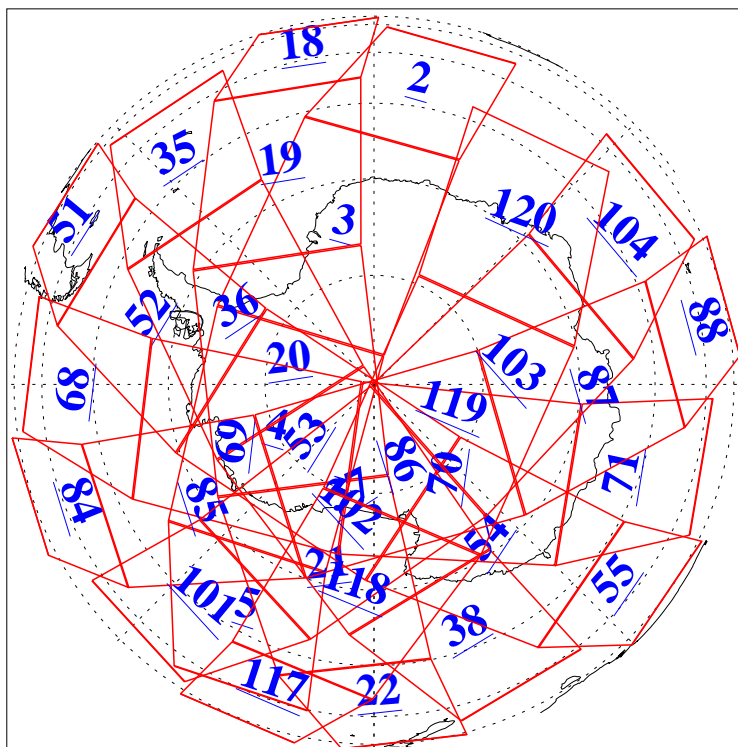

L1B Availability
AMSU Granules: 240
HSB Granules: 0
AIRS Granules: 240

14 May 2006
DoY 134
Aqua Day 1471
Granules: 1 to 120

Granules: 121 to 240

Legend: AMSU Available, HSB Available, AIRS Available

L1B Availability
AMSU Granules: 240
HSB Granules: 0
AIRS Granules: 240

14 May 2006
DoY 134
Aqua Day 1471
Ascending Granules

Descending Granules

Legend: AMSU Available, HSB Available, AIRS Available

L1B Availability
 AMSU Granules: 240
 HSB Granules: 0
 AIRS Granules: 240

14 May 2006
 DoY 134
 Aqua Day 1471

Northern Hemisphere Granules

Southern Hemisphere Granules

Legend: AMSU Available, HSB Available, AIRS Available