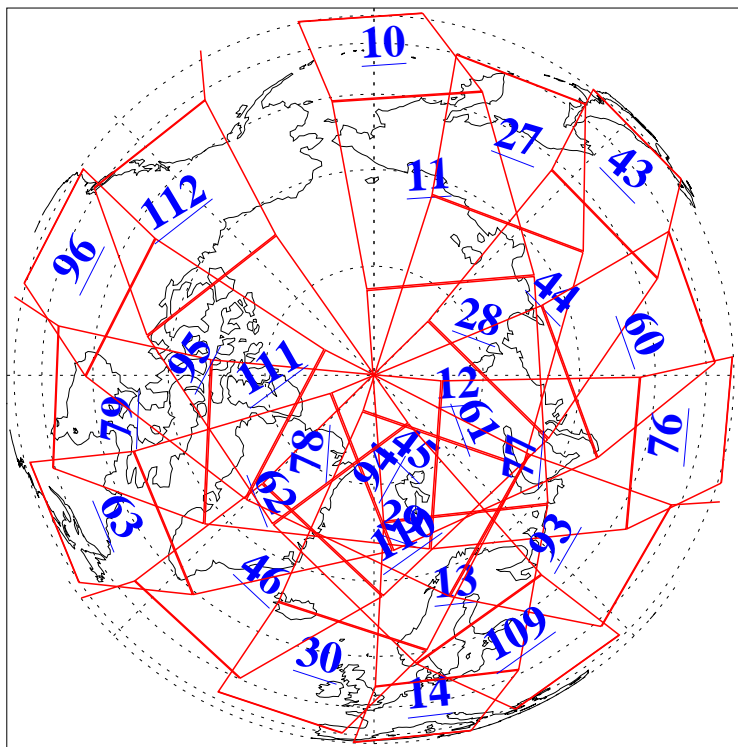

L1B Availability
AMSU Granules: 240
HSB Granules: 0
AIRS Granules: 240

14 May 2006
DoY 134
Aqua Day 1471
Granules: 1 to 120

Granules: 121 to 240

Legend: AMSU Available, HSB Available, AIRS Available

L1B Availability
AMSU Granules: 240
HSB Granules: 0
AIRS Granules: 240

14 May 2006
DoY 134
Aqua Day 1471
Ascending Granules

Descending Granules

Legend: AMSU Available, HSB Available, AIRS Available

L1B Availability
 AMSU Granules: 240
 HSB Granules: 0
 AIRS Granules: 240

14 May 2006
 DoY 134
 Aqua Day 1471

Northern Hemisphere Granules

Southern Hemisphere Granules

Legend: AMSU Available, HSB Available, AIRS Available