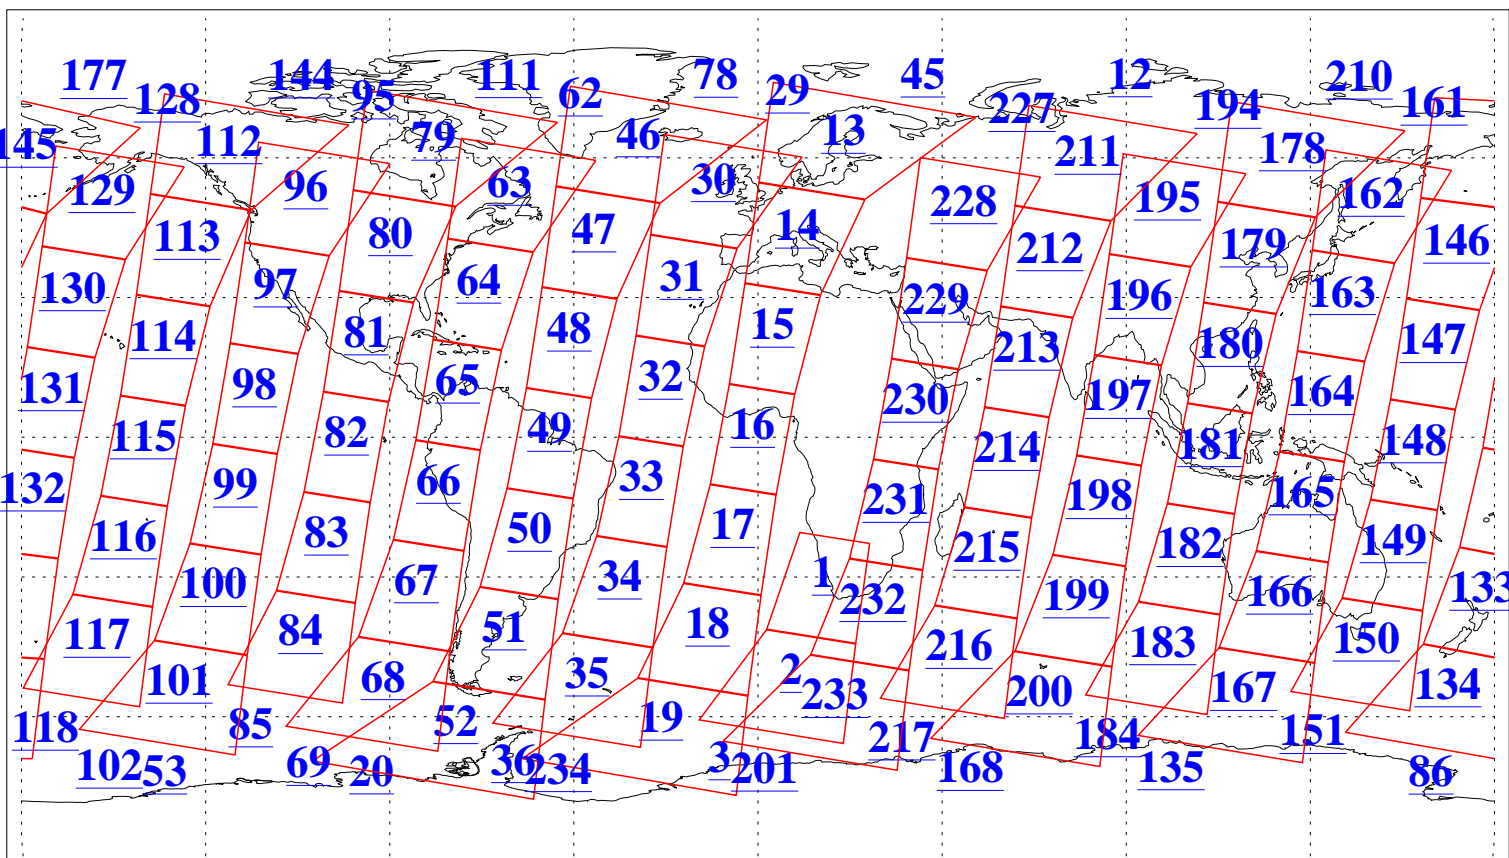

L1B Availability
AMSU Granules: 240
HSB Granules: 0
AIRS Granules: 240

14 May 2006
DoY 134
Aqua Day 1471
Granules: 1 to 120

Granules: 121 to 240

Legend: AMSU Available, HSB Available, AIRS Available

L1B Availability
AMSU Granules: 240
HSB Granules: 0
AIRS Granules: 240

14 May 2006
DoY 134
Aqua Day 1471
Ascending Granules

Descending Granules

Legend: AMSU Available, HSB Available, AIRS Available

L1B Availability
 AMSU Granules: 240
 HSB Granules: 0
 AIRS Granules: 240

14 May 2006
 DoY 134
 Aqua Day 1471

Northern Hemisphere Granules

Southern Hemisphere Granules

Legend: AMSU Available, HSB Available, AIRS Available