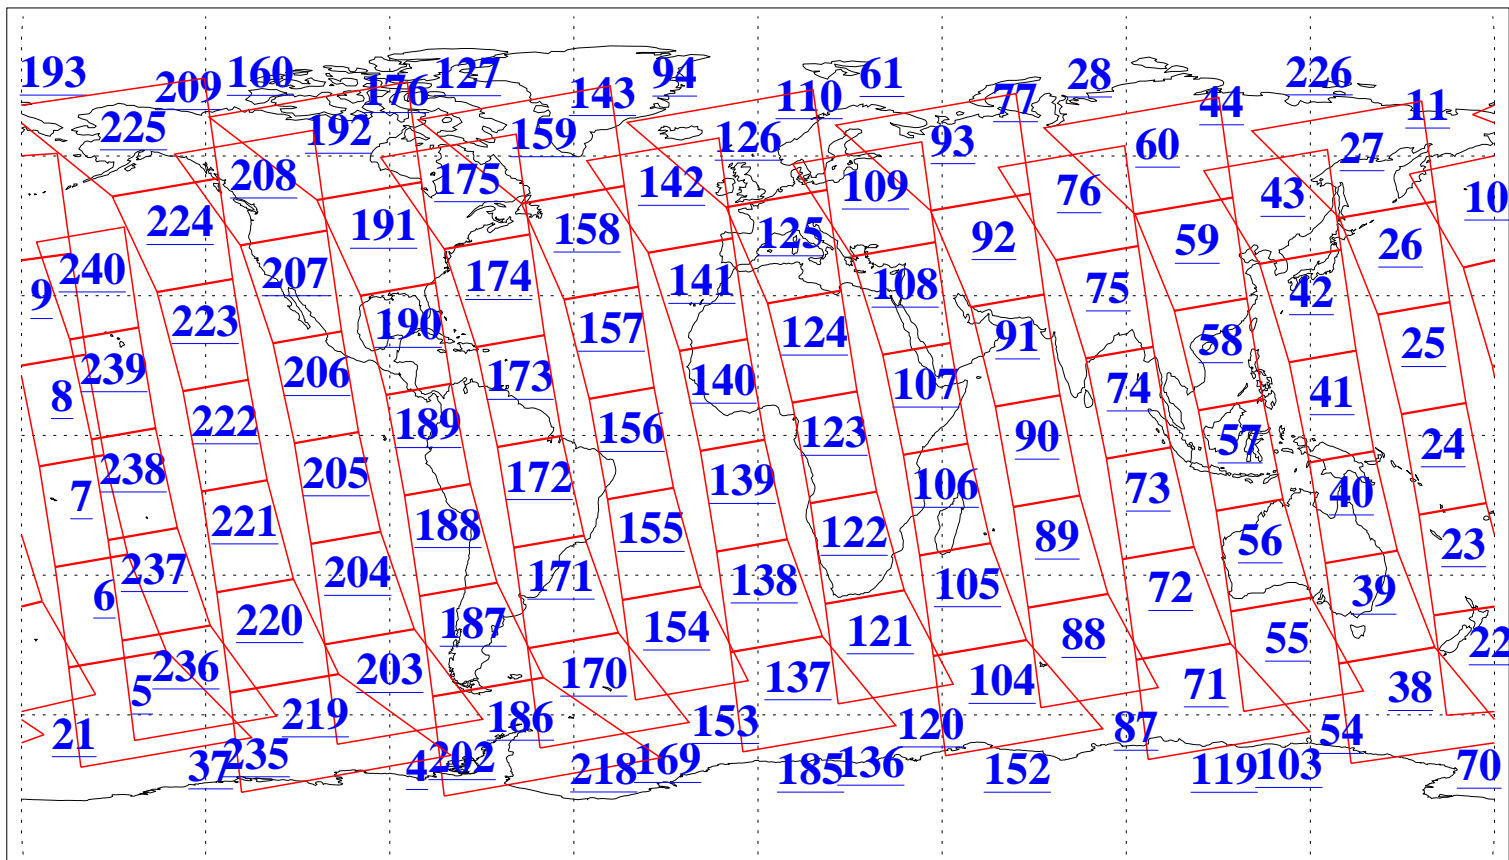

L1B Availability
AMSU Granules: 240
HSB Granules: 0
AIRS Granules: 240

14 May 2006
DoY 134
Aqua Day 1471
Granules: 1 to 120

Granules: 121 to 240

Legend: AMSU Available, HSB Available, AIRS Available

L1B Availability
AMSU Granules: 240
HSB Granules: 0
AIRS Granules: 240

14 May 2006
DoY 134
Aqua Day 1471
Ascending Granules

Descending Granules

Legend: AMSU Available, HSB Available, AIRS Available

L1B Availability
 AMSU Granules: 240
 HSB Granules: 0
 AIRS Granules: 240

14 May 2006
 DoY 134
 Aqua Day 1471

Northern Hemisphere Granules

Southern Hemisphere Granules

Legend: AMSU Available, HSB Available, AIRS Available