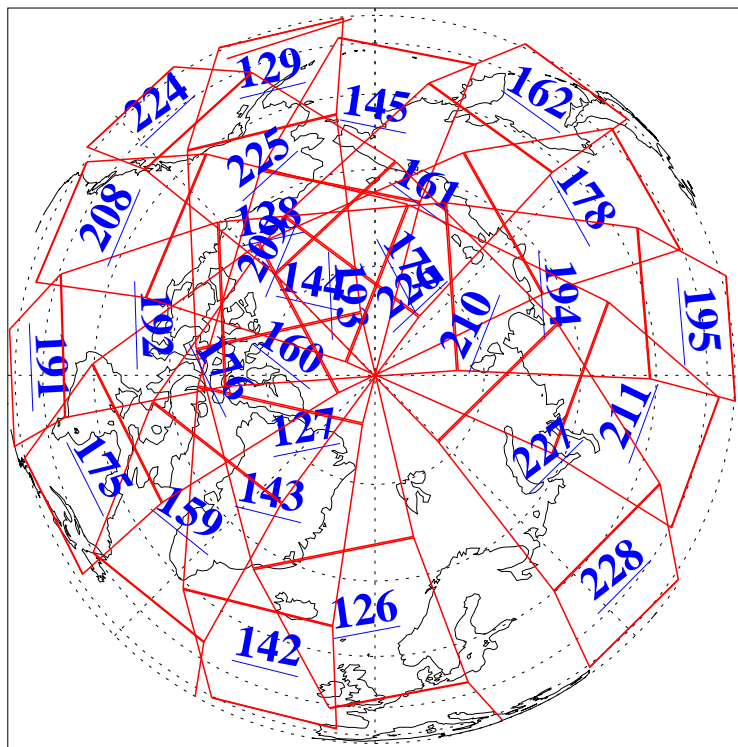

L1B Availability
AMSU Granules: 240
HSB Granules: 0
AIRS Granules: 240

14 May 2006
DoY 134
Aqua Day 1471
Granules: 1 to 120

Granules: 121 to 240

Legend: AMSU Available, HSB Available, AIRS Available

L1B Availability
AMSU Granules: 240
HSB Granules: 0
AIRS Granules: 240

14 May 2006
DoY 134
Aqua Day 1471
Ascending Granules

Descending Granules

Legend: AMSU Available, HSB Available, AIRS Available

L1B Availability
 AMSU Granules: 240
 HSB Granules: 0
 AIRS Granules: 240

14 May 2006
 DoY 134
 Aqua Day 1471

Northern Hemisphere Granules

Southern Hemisphere Granules

Legend: AMSU Available, HSB Available, AIRS Available