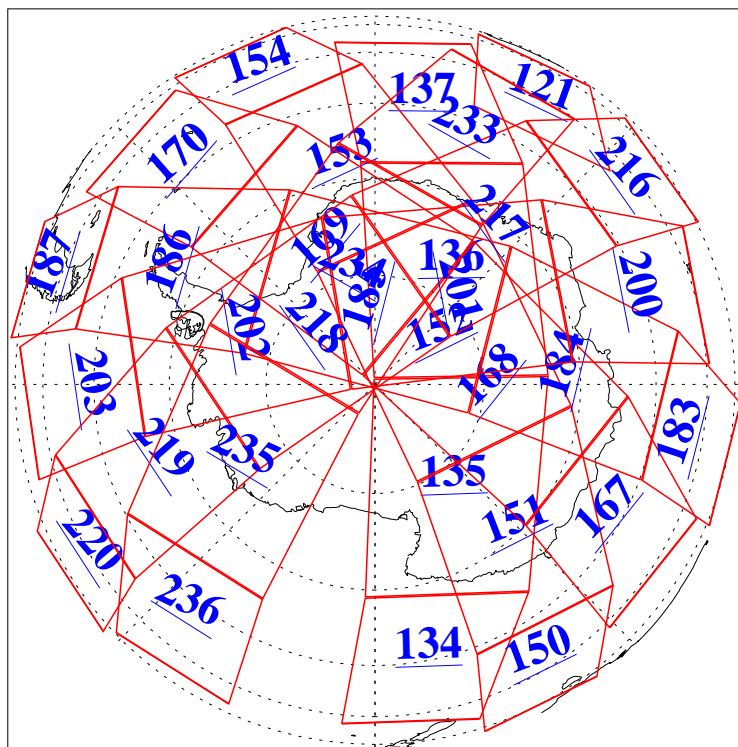

L1B Availability
AMSU Granules: 240
HSB Granules: 0
AIRS Granules: 240

14 May 2006
DoY 134
Aqua Day 1471
Granules: 1 to 120

Granules: 121 to 240

Legend: AMSU Available, HSB Available, AIRS Available

L1B Availability
AMSU Granules: 240
HSB Granules: 0
AIRS Granules: 240

14 May 2006
DoY 134
Aqua Day 1471
Ascending Granules

Descending Granules

Legend: AMSU Available, HSB Available, AIRS Available

L1B Availability
 AMSU Granules: 240
 HSB Granules: 0
 AIRS Granules: 240

14 May 2006
 DoY 134
 Aqua Day 1471

Northern Hemisphere Granules

Southern Hemisphere Granules

Legend: AMSU Available, HSB Available, AIRS Available