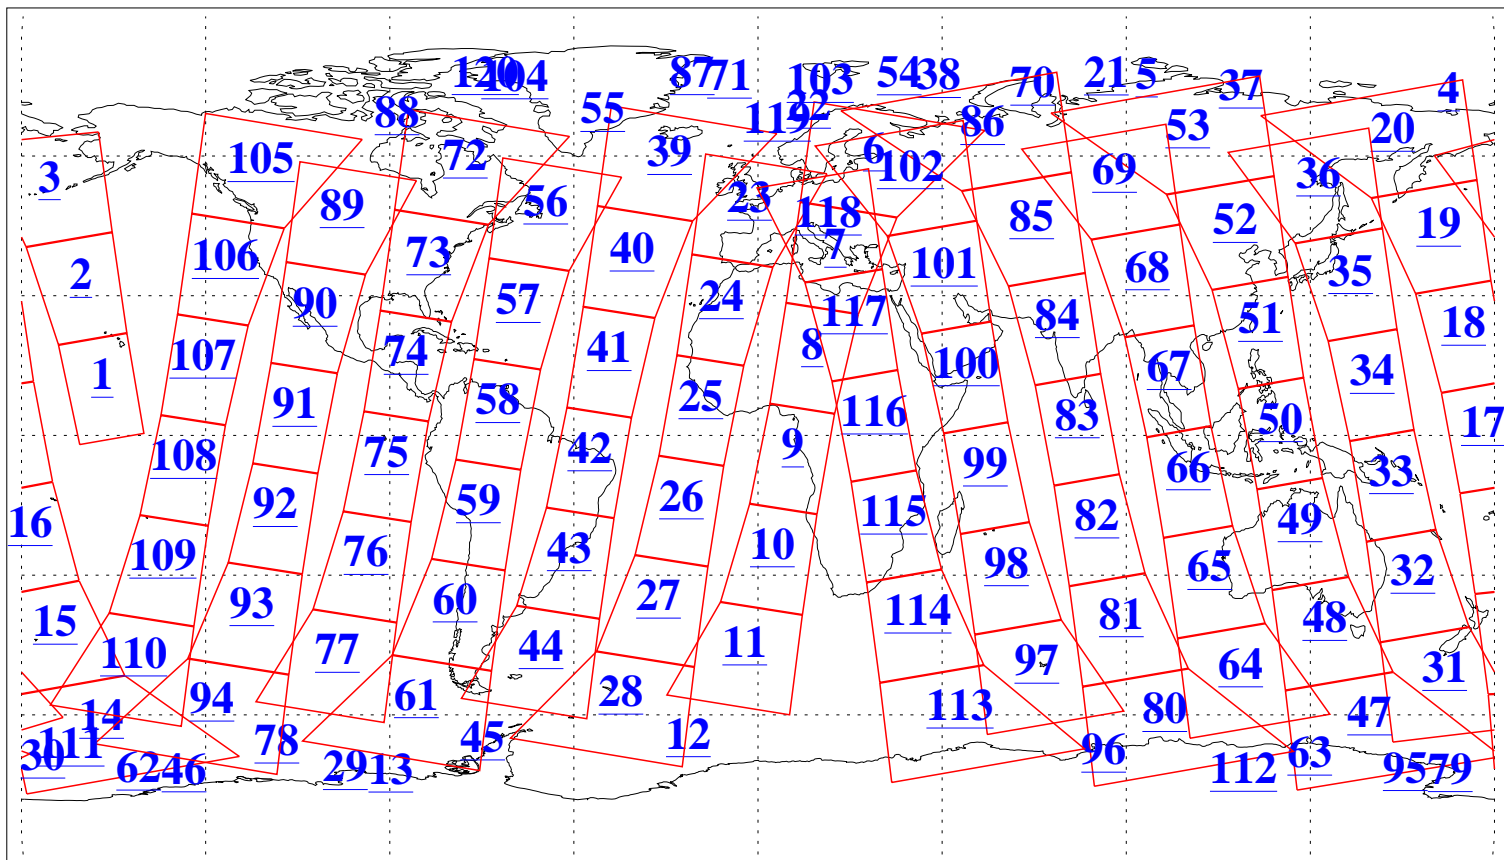

L1B Availability
AMSU Granules: 240
HSB Granules: 0
AIRS Granules: 240

13 May 2006
DoY 133
Aqua Day 1470
Granules: 1 to 120

Granules: 121 to 240

Legend: AMSU Available, HSB Available, AIRS Available

L1B Availability
AMSU Granules: 240
HSB Granules: 0
AIRS Granules: 240

13 May 2006
DoY 133
Aqua Day 1470
Ascending Granules

Descending Granules

Legend: AMSU Available, HSB Available, AIRS Available

L1B Availability
 AMSU Granules: 240
 HSB Granules: 0
 AIRS Granules: 240

13 May 2006
 DoY 133
 Aqua Day 1470

Northern Hemisphere Granules

Southern Hemisphere Granules

Legend: AMSU Available, HSB Available, AIRS Available