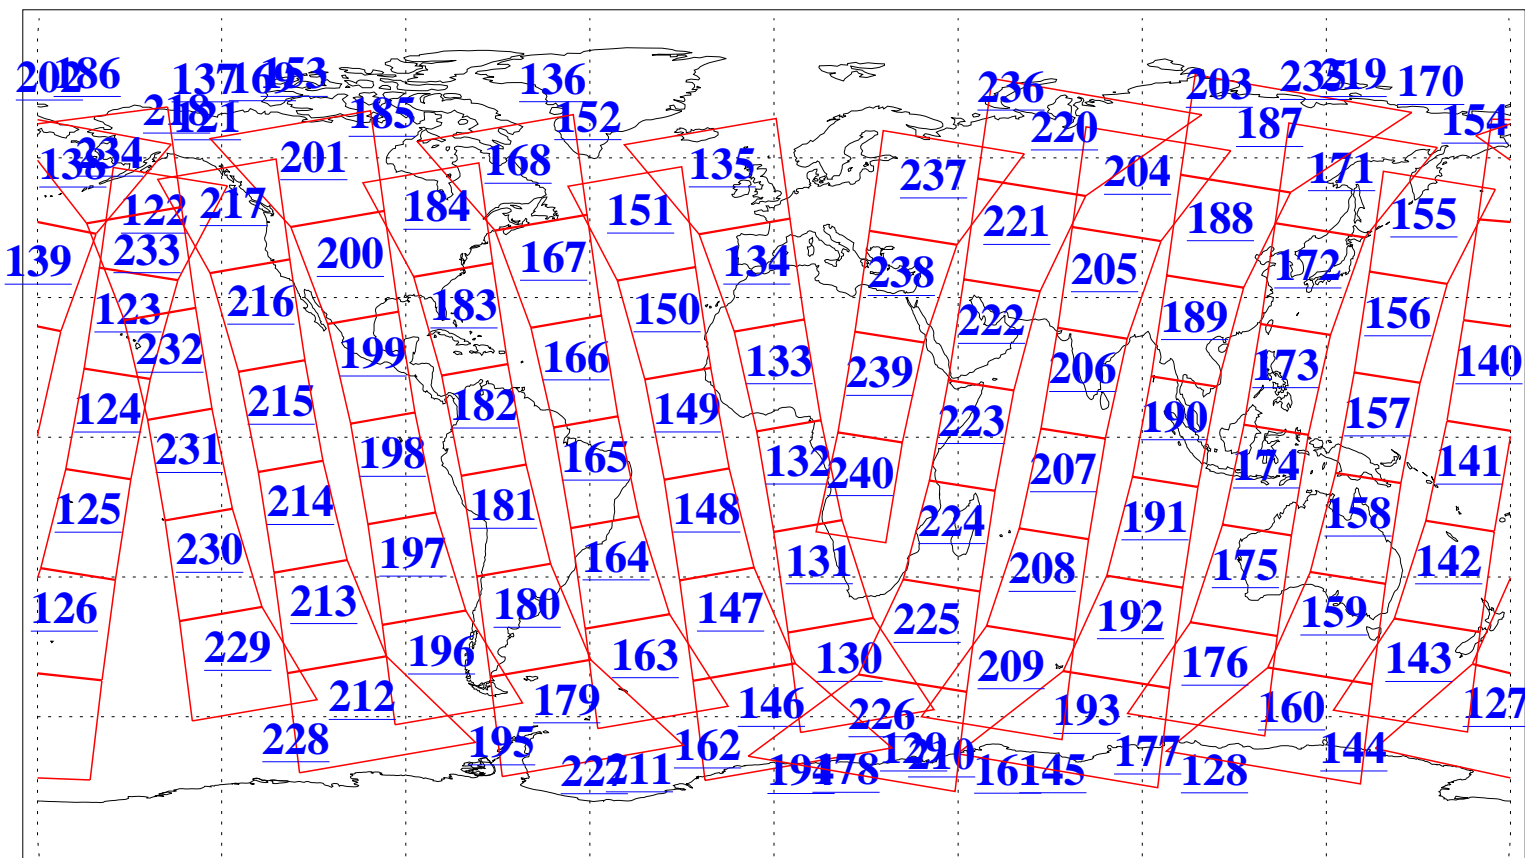

L1B Availability
AMSU Granules: 240
HSB Granules: 0
AIRS Granules: 240

13 May 2006
DoY 133
Aqua Day 1470
Granules: 1 to 120

Granules: 121 to 240

Legend: AMSU Available, HSB Available, AIRS Available

L1B Availability
AMSU Granules: 240
HSB Granules: 0
AIRS Granules: 240

13 May 2006
DoY 133
Aqua Day 1470
Ascending Granules

Descending Granules

Legend: AMSU Available, HSB Available, AIRS Available

L1B Availability
 AMSU Granules: 240
 HSB Granules: 0
 AIRS Granules: 240

13 May 2006
 DoY 133
 Aqua Day 1470

Northern Hemisphere Granules

Southern Hemisphere Granules

Legend: AMSU Available, HSB Available, AIRS Available