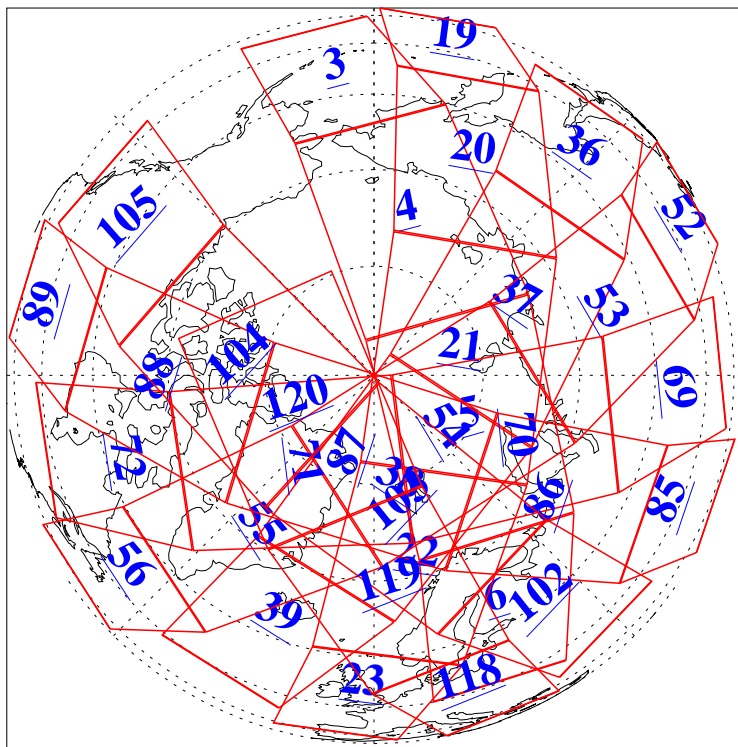

L1B Availability
AMSU Granules: 240
HSB Granules: 0
AIRS Granules: 240

13 May 2006
DoY 133
Aqua Day 1470
Granules: 1 to 120

Granules: 121 to 240

Legend: AMSU Available, HSB Available, AIRS Available

L1B Availability
AMSU Granules: 240
HSB Granules: 0
AIRS Granules: 240

13 May 2006
DoY 133
Aqua Day 1470
Ascending Granules

Descending Granules

Legend: AMSU Available, HSB Available, AIRS Available

L1B Availability
 AMSU Granules: 240
 HSB Granules: 0
 AIRS Granules: 240

13 May 2006
 DoY 133
 Aqua Day 1470

Northern Hemisphere Granules

Southern Hemisphere Granules

Legend: AMSU Available, HSB Available, AIRS Available