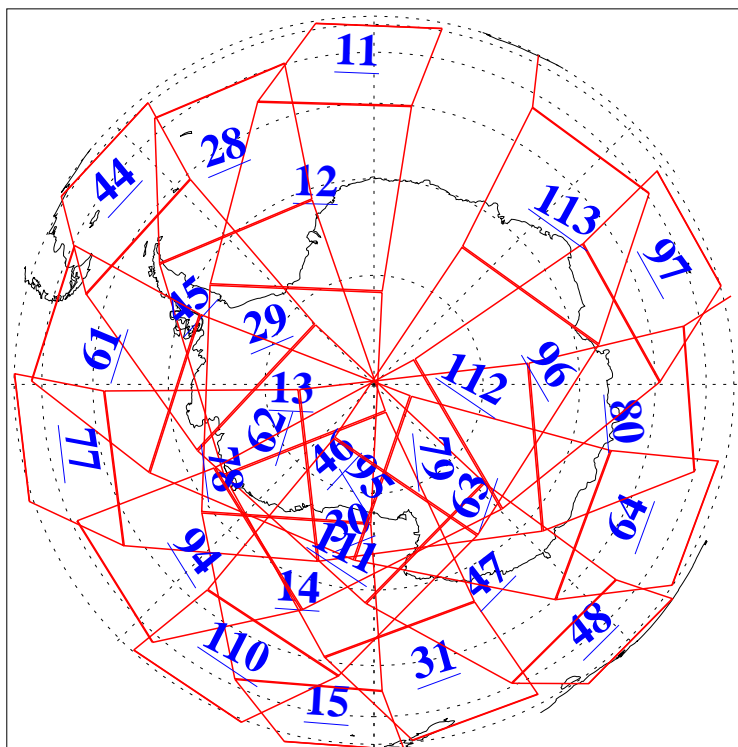

L1B Availability
AMSU Granules: 240
HSB Granules: 0
AIRS Granules: 240

13 May 2006
DoY 133
Aqua Day 1470
Granules: 1 to 120

Granules: 121 to 240

Legend: AMSU Available, HSB Available, AIRS Available

L1B Availability
AMSU Granules: 240
HSB Granules: 0
AIRS Granules: 240

13 May 2006
DoY 133
Aqua Day 1470
Ascending Granules

Descending Granules

Legend: AMSU Available, HSB Available, AIRS Available

L1B Availability
 AMSU Granules: 240
 HSB Granules: 0
 AIRS Granules: 240

13 May 2006
 DoY 133
 Aqua Day 1470

Northern Hemisphere Granules

Southern Hemisphere Granules

Legend: AMSU Available, HSB Available, AIRS Available