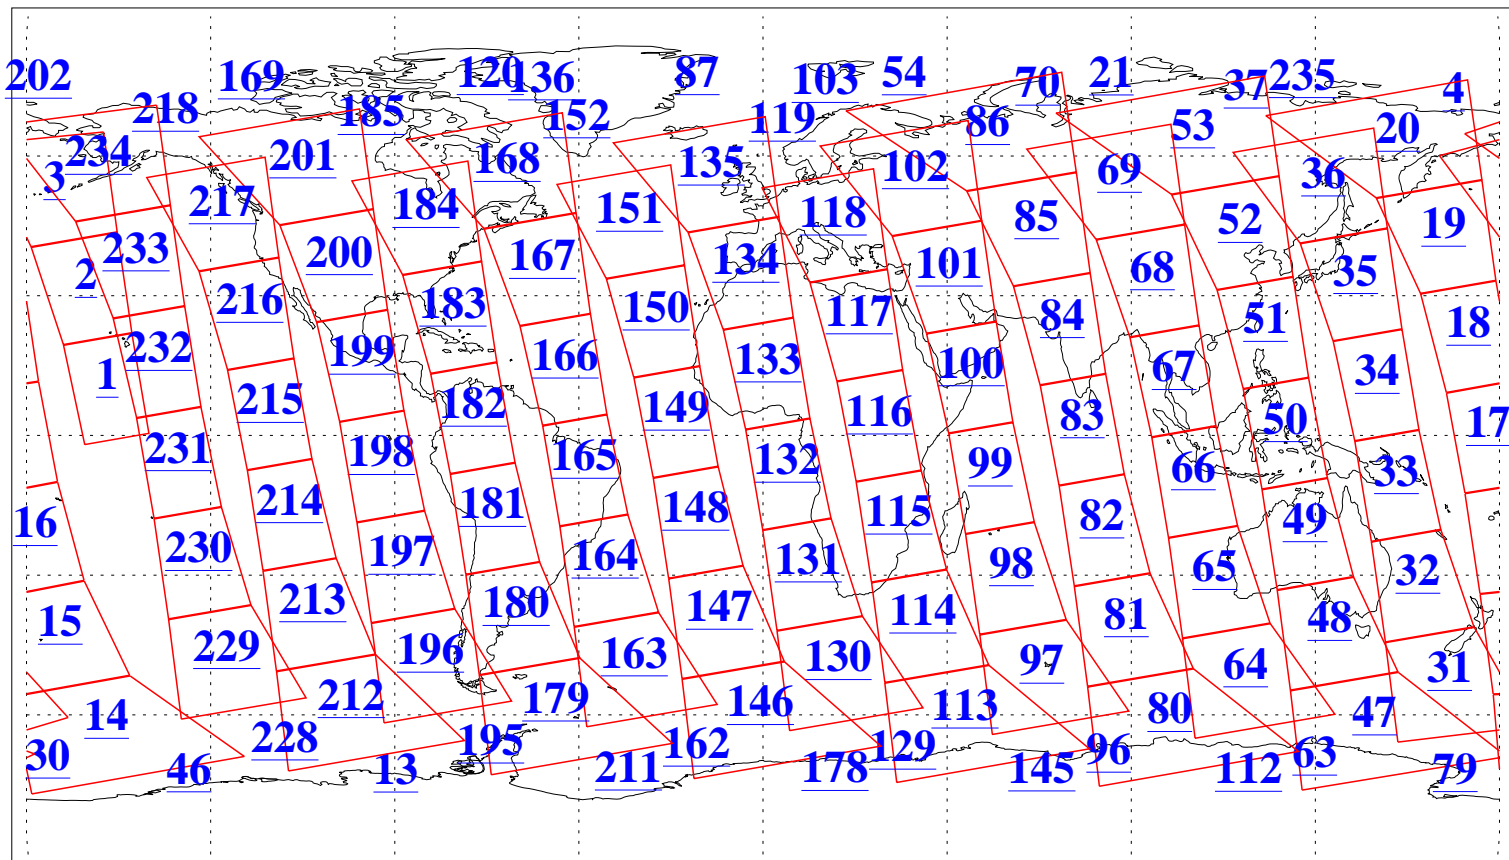

L1B Availability
AMSU Granules: 240
HSB Granules: 0
AIRS Granules: 240

13 May 2006
DoY 133
Aqua Day 1470
Granules: 1 to 120

Granules: 121 to 240

Legend: AMSU Available, HSB Available, AIRS Available

L1B Availability
AMSU Granules: 240
HSB Granules: 0
AIRS Granules: 240

13 May 2006
DoY 133
Aqua Day 1470
Ascending Granules

Descending Granules

Legend: AMSU Available, HSB Available, AIRS Available

L1B Availability
 AMSU Granules: 240
 HSB Granules: 0
 AIRS Granules: 240

13 May 2006
 DoY 133
 Aqua Day 1470

Northern Hemisphere Granules

Southern Hemisphere Granules

Legend: AMSU Available, HSB Available, AIRS Available