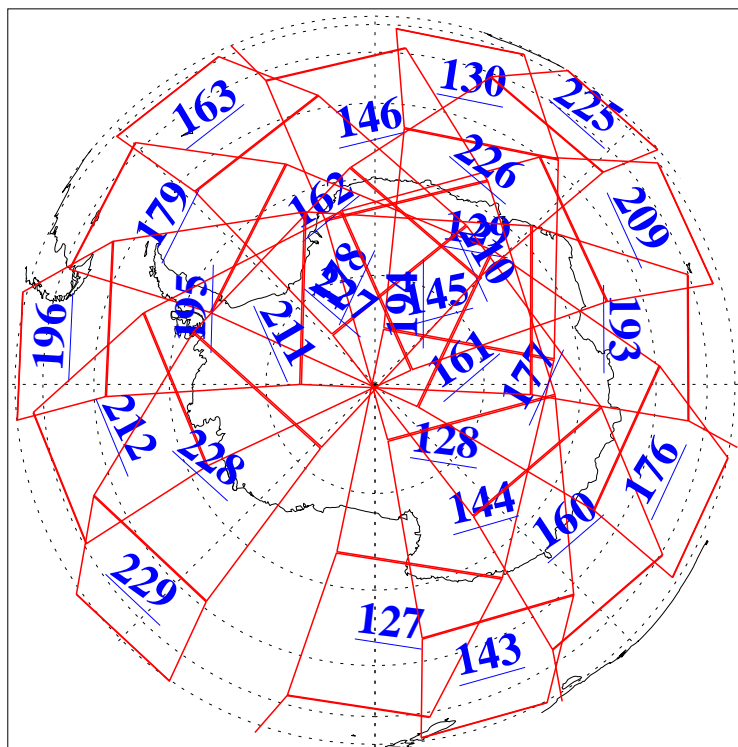

L1B Availability
AMSU Granules: 240
HSB Granules: 0
AIRS Granules: 240

13 May 2006
DoY 133
Aqua Day 1470
Granules: 1 to 120

Granules: 121 to 240

Legend: AMSU Available, HSB Available, AIRS Available

L1B Availability
AMSU Granules: 240
HSB Granules: 0
AIRS Granules: 240

13 May 2006
DoY 133
Aqua Day 1470
Ascending Granules

Descending Granules

Legend: AMSU Available, HSB Available, AIRS Available

L1B Availability
 AMSU Granules: 240
 HSB Granules: 0
 AIRS Granules: 240

13 May 2006
 DoY 133
 Aqua Day 1470

Northern Hemisphere Granules

Southern Hemisphere Granules

Legend: AMSU Available, HSB Available, AIRS Available