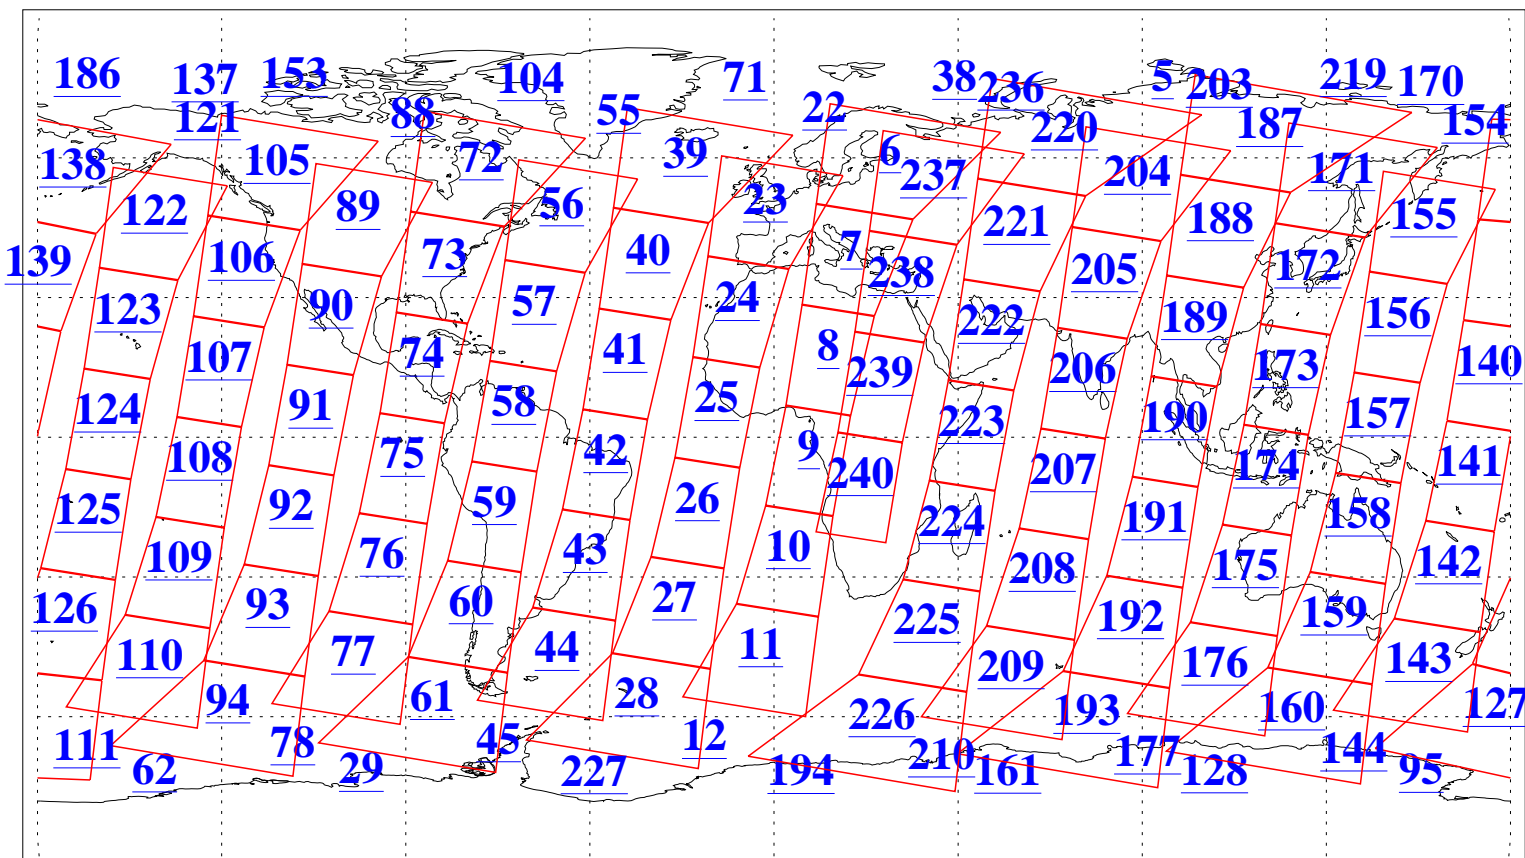

L1B Availability
AMSU Granules: 240
HSB Granules: 0
AIRS Granules: 240

13 May 2006
DoY 133
Aqua Day 1470
Granules: 1 to 120

Granules: 121 to 240

Legend: AMSU Available, HSB Available, AIRS Available

L1B Availability
AMSU Granules: 240
HSB Granules: 0
AIRS Granules: 240

13 May 2006
DoY 133
Aqua Day 1470
Ascending Granules

Descending Granules

Legend: AMSU Available, HSB Available, AIRS Available

L1B Availability
 AMSU Granules: 240
 HSB Granules: 0
 AIRS Granules: 240

13 May 2006
 DoY 133
 Aqua Day 1470

Northern Hemisphere Granules

Southern Hemisphere Granules

Legend: AMSU Available, HSB Available, AIRS Available