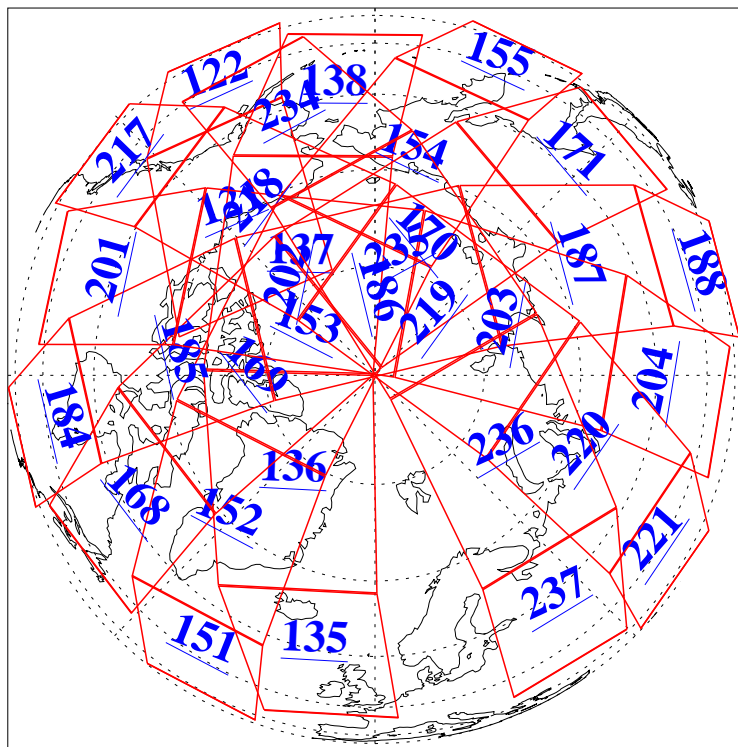

L1B Availability
AMSU Granules: 240
HSB Granules: 0
AIRS Granules: 240

13 May 2006
DoY 133
Aqua Day 1470
Granules: 1 to 120

Granules: 121 to 240

Legend: AMSU Available, HSB Available, AIRS Available

L1B Availability
AMSU Granules: 240
HSB Granules: 0
AIRS Granules: 240

13 May 2006
DoY 133
Aqua Day 1470
Ascending Granules

Descending Granules

Legend: AMSU Available, HSB Available, AIRS Available

L1B Availability
 AMSU Granules: 240
 HSB Granules: 0
 AIRS Granules: 240

13 May 2006
 DoY 133
 Aqua Day 1470

Northern Hemisphere Granules

Southern Hemisphere Granules

Legend: AMSU Available, HSB Available, AIRS Available