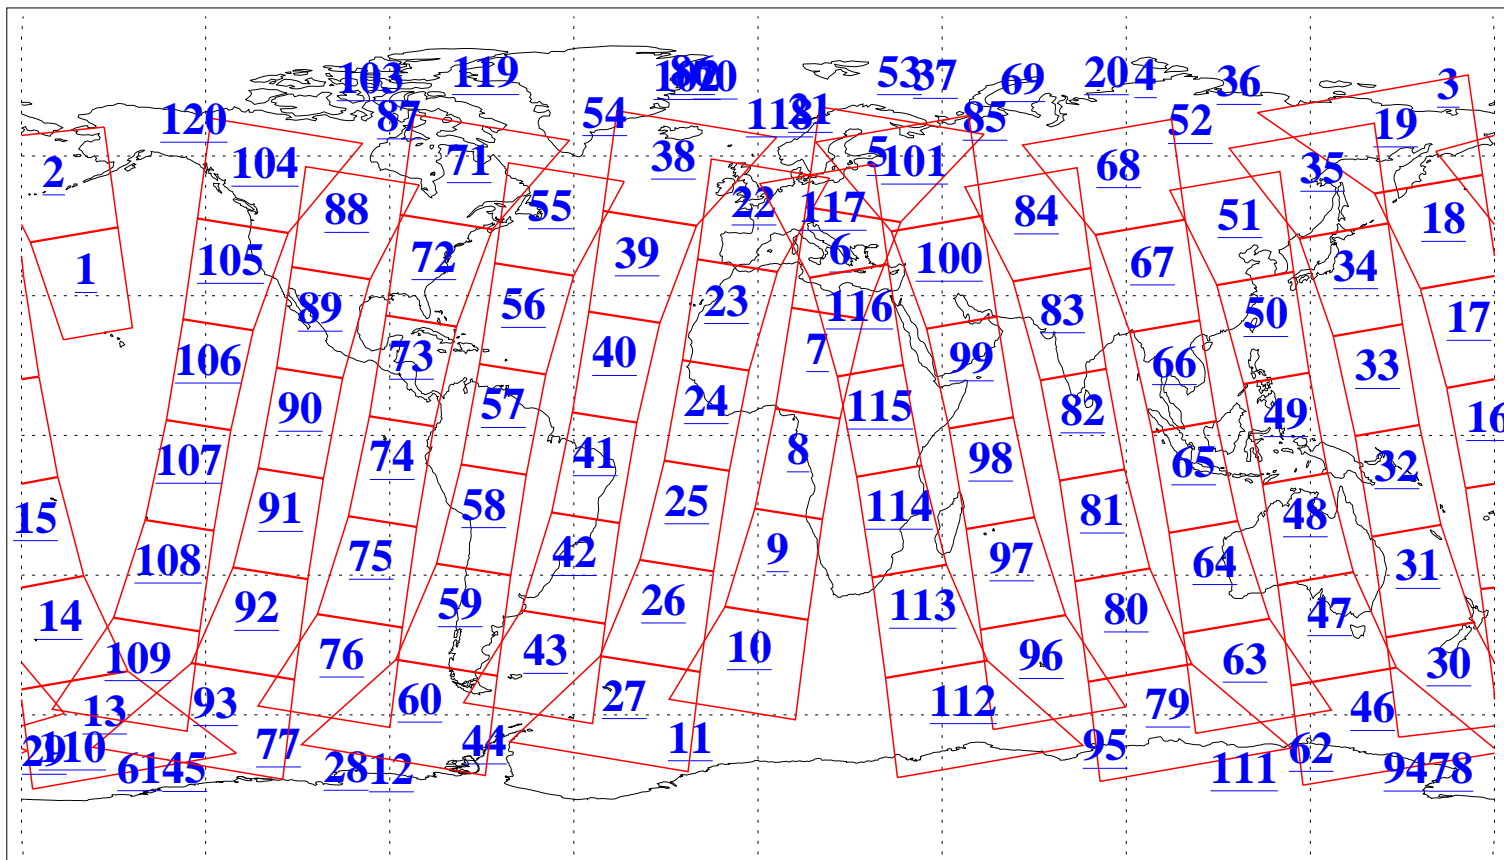

L1B Availability
AMSU Granules: 240
HSB Granules: 0
AIRS Granules: 240

6 May 2006
DoY 126
Aqua Day 1463
Granules: 1 to 120

Granules: 121 to 240

Legend: AMSU Available, HSB Available, AIRS Available

L1B Availability
AMSU Granules: 240
HSB Granules: 0
AIRS Granules: 240

6 May 2006
DoY 126
Aqua Day 1463

Ascending Granules

Descending Granules

Legend: AMSU Available, HSB Available, AIRS Available

L1B Availability
 AMSU Granules: 240
 HSB Granules: 0
 AIRS Granules: 240

6 May 2006
 DoY 126
 Aqua Day 1463

Northern Hemisphere Granules

Southern Hemisphere Granules

Legend: AMSU Available, HSB Available, AIRS Available