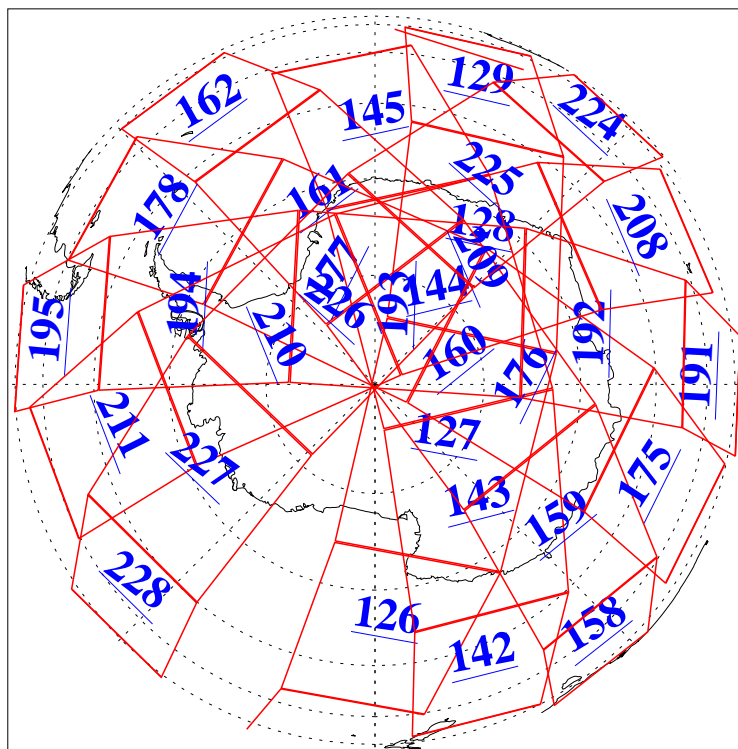

L1B Availability
AMSU Granules: 240
HSB Granules: 0
AIRS Granules: 240

6 May 2006
DoY 126
Aqua Day 1463
Granules: 1 to 120

Granules: 121 to 240

Legend: AMSU Available, HSB Available, AIRS Available

L1B Availability
AMSU Granules: 240
HSB Granules: 0
AIRS Granules: 240

6 May 2006
DoY 126
Aqua Day 1463

Ascending Granules

Descending Granules

Legend: AMSU Available, HSB Available, AIRS Available

L1B Availability
 AMSU Granules: 240
 HSB Granules: 0
 AIRS Granules: 240

6 May 2006
 DoY 126
 Aqua Day 1463

Northern Hemisphere Granules

Southern Hemisphere Granules

Legend: AMSU Available, HSB Available, AIRS Available