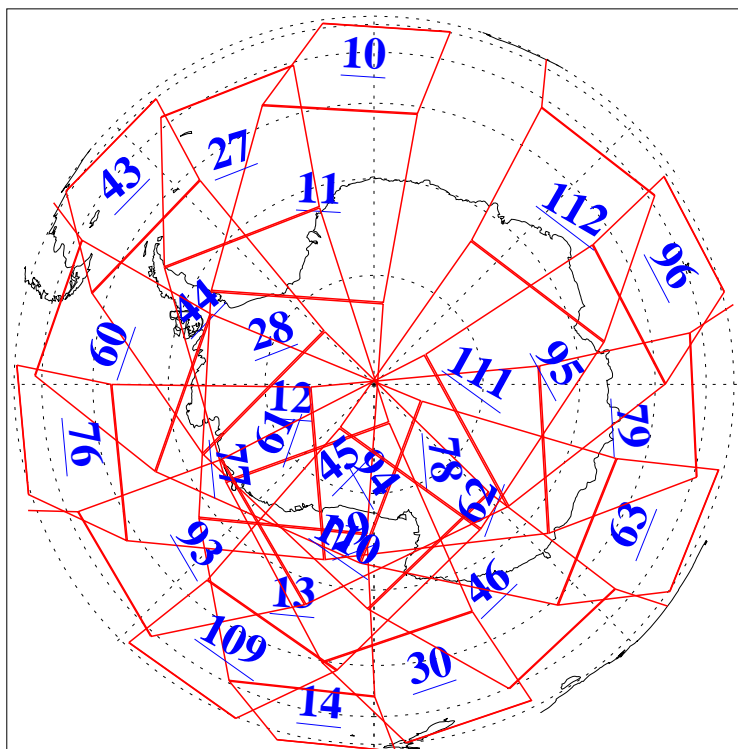

L1B Availability
AMSU Granules: 240
HSB Granules: 0
AIRS Granules: 240

6 May 2006
DoY 126
Aqua Day 1463
Granules: 1 to 120

Granules: 121 to 240

Legend: AMSU Available, HSB Available, AIRS Available

L1B Availability
AMSU Granules: 240
HSB Granules: 0
AIRS Granules: 240

6 May 2006
DoY 126
Aqua Day 1463

Ascending Granules

Descending Granules

Legend: AMSU Available, HSB Available, AIRS Available

L1B Availability
 AMSU Granules: 240
 HSB Granules: 0
 AIRS Granules: 240

6 May 2006
 DoY 126
 Aqua Day 1463

Northern Hemisphere Granules

Southern Hemisphere Granules

Legend: AMSU Available, HSB Available, AIRS Available