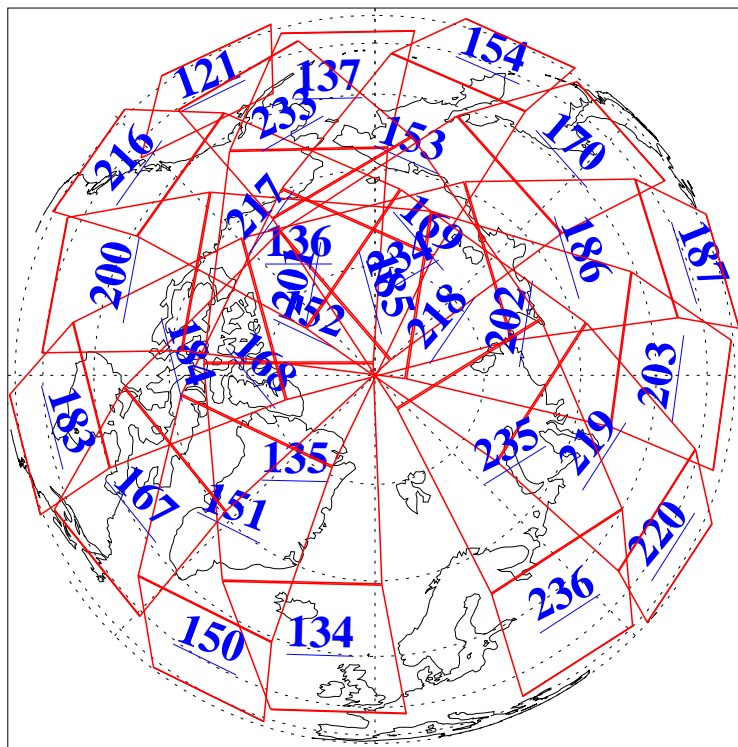

L1B Availability
AMSU Granules: 240
HSB Granules: 0
AIRS Granules: 240

6 May 2006
DoY 126
Aqua Day 1463
Granules: 1 to 120

Granules: 121 to 240

Legend: AMSU Available, HSB Available, AIRS Available

L1B Availability
AMSU Granules: 240
HSB Granules: 0
AIRS Granules: 240

6 May 2006
DoY 126
Aqua Day 1463

Ascending Granules

Descending Granules

Legend: AMSU Available, HSB Available, AIRS Available

L1B Availability
 AMSU Granules: 240
 HSB Granules: 0
 AIRS Granules: 240

6 May 2006
 DoY 126
 Aqua Day 1463

Northern Hemisphere Granules

Southern Hemisphere Granules

Legend: AMSU Available, HSB Available, AIRS Available