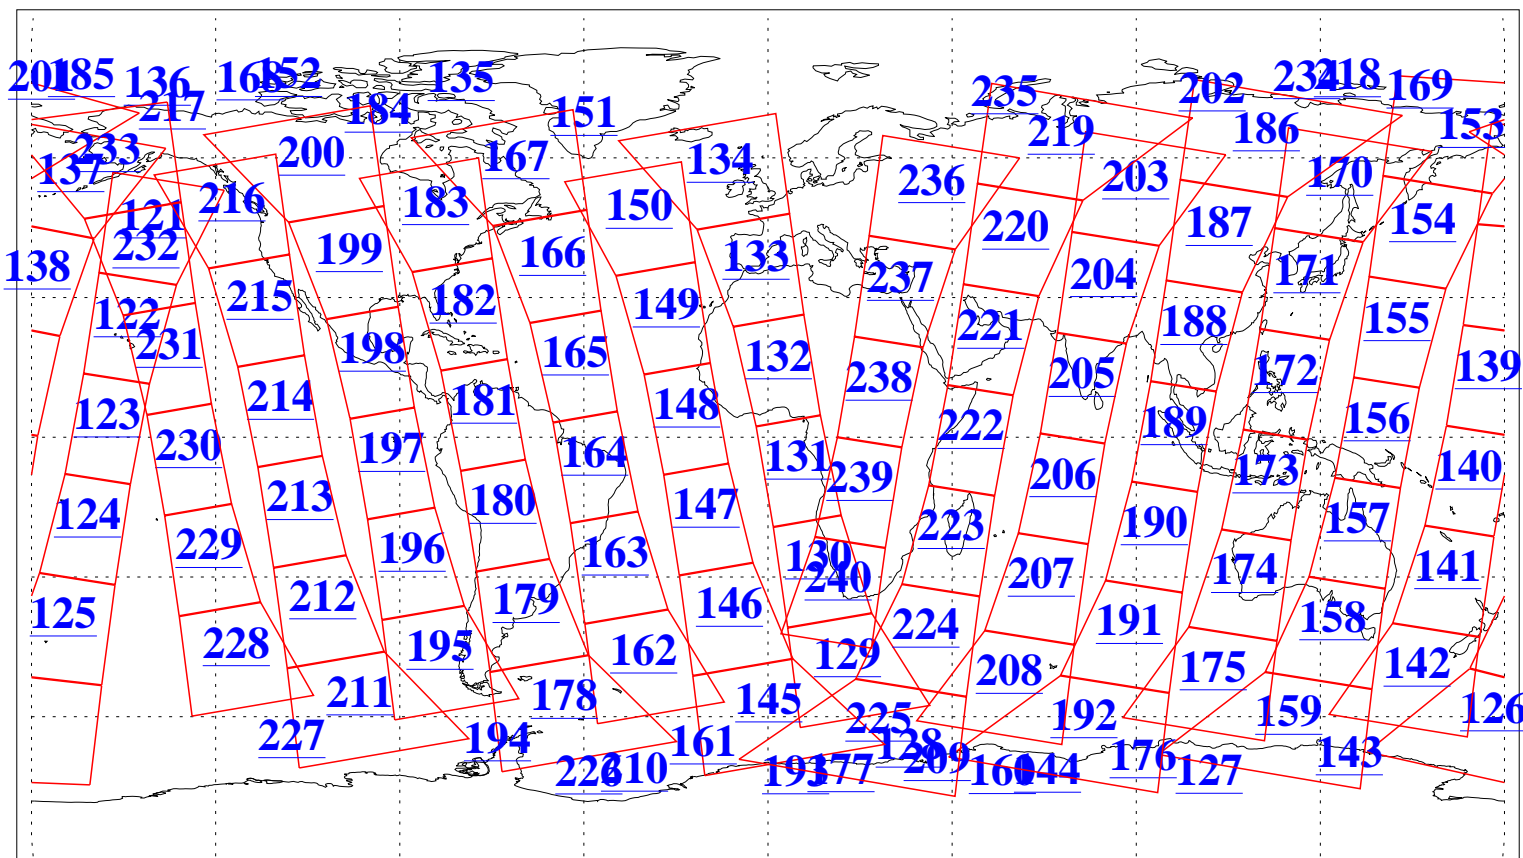

L1B Availability
AMSU Granules: 240
HSB Granules: 0
AIRS Granules: 240

6 May 2006
DoY 126
Aqua Day 1463
Granules: 1 to 120

Granules: 121 to 240

Legend: AMSU Available, HSB Available, AIRS Available

L1B Availability
AMSU Granules: 240
HSB Granules: 0
AIRS Granules: 240

6 May 2006
DoY 126
Aqua Day 1463

Ascending Granules

Descending Granules

Legend: AMSU Available, HSB Available, AIRS Available

L1B Availability
 AMSU Granules: 240
 HSB Granules: 0
 AIRS Granules: 240

6 May 2006
 DoY 126
 Aqua Day 1463

Northern Hemisphere Granules

Southern Hemisphere Granules

Legend: AMSU Available, HSB Available, AIRS Available