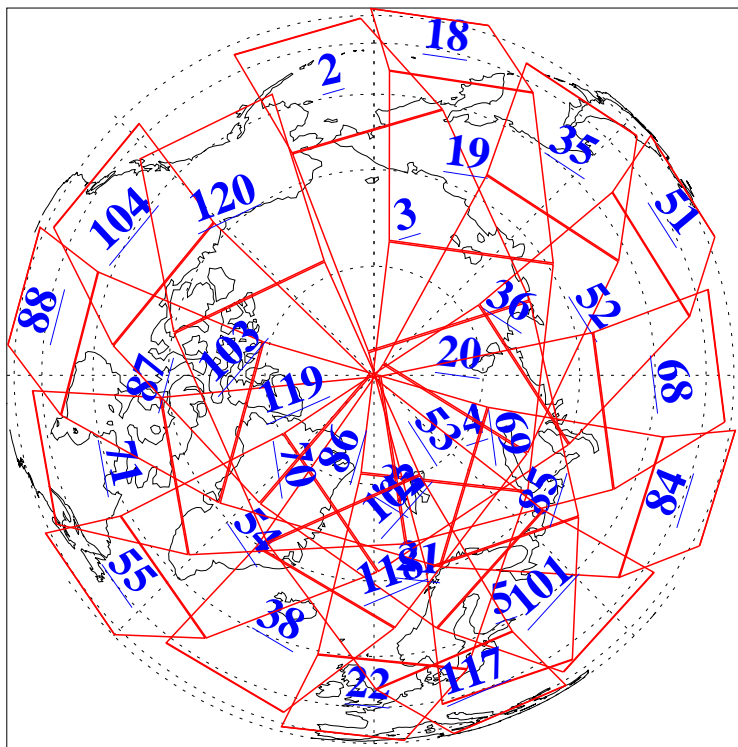

L1B Availability
AMSU Granules: 240
HSB Granules: 0
AIRS Granules: 240

6 May 2006
DoY 126
Aqua Day 1463
Granules: 1 to 120

Granules: 121 to 240

Legend: AMSU Available, HSB Available, AIRS Available

L1B Availability
AMSU Granules: 240
HSB Granules: 0
AIRS Granules: 240

6 May 2006
DoY 126
Aqua Day 1463

Ascending Granules

Descending Granules

Legend: AMSU Available, HSB Available, AIRS Available

L1B Availability
 AMSU Granules: 240
 HSB Granules: 0
 AIRS Granules: 240

6 May 2006
 DoY 126
 Aqua Day 1463

Northern Hemisphere Granules

Southern Hemisphere Granules

Legend: AMSU Available, HSB Available, AIRS Available