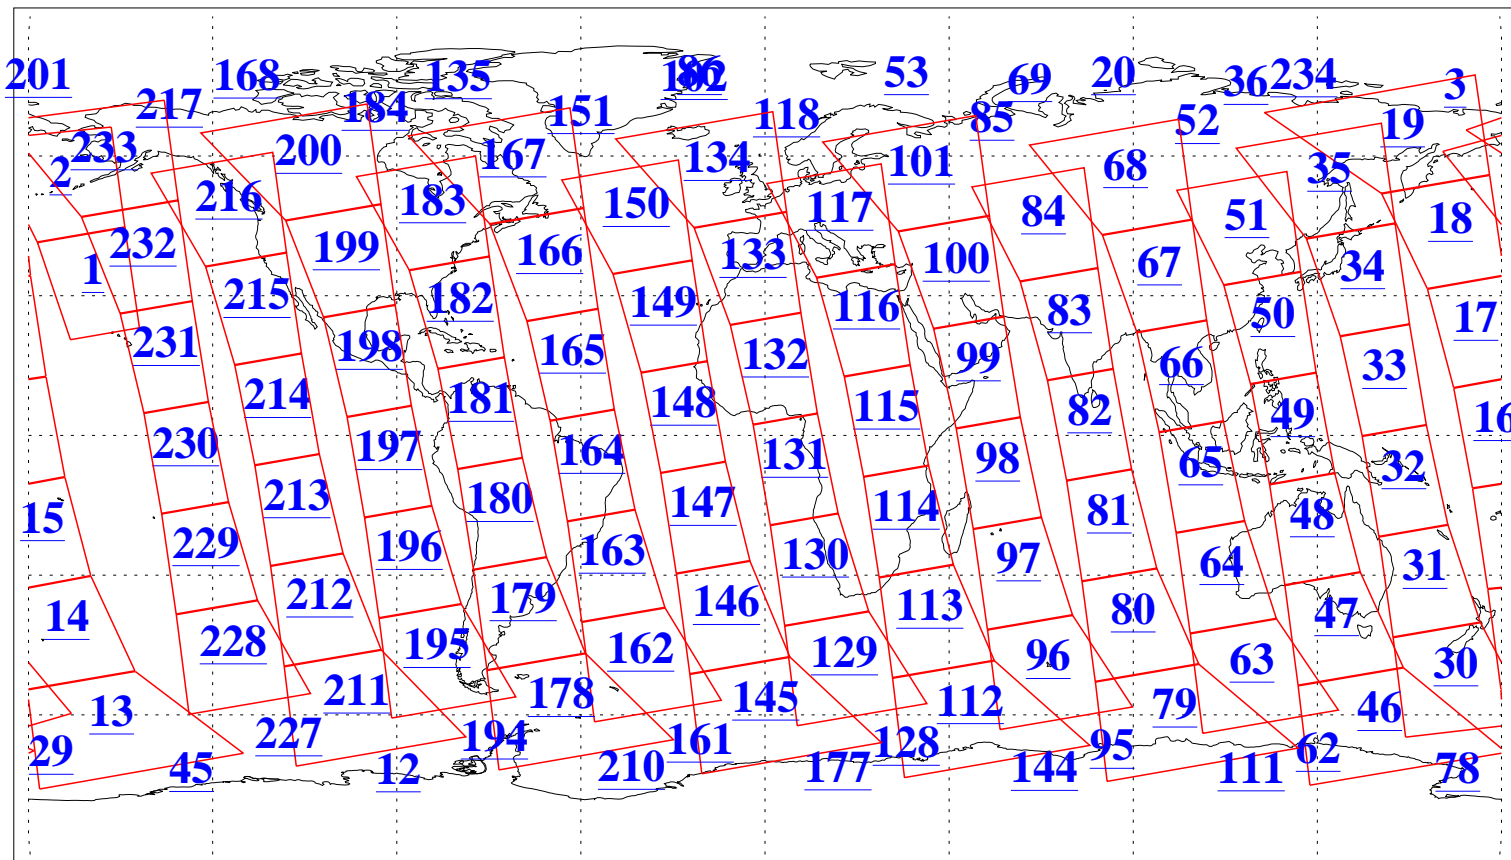

L1B Availability
AMSU Granules: 240
HSB Granules: 0
AIRS Granules: 240

6 May 2006
DoY 126
Aqua Day 1463
Granules: 1 to 120

Granules: 121 to 240

Legend: AMSU Available, HSB Available, AIRS Available

L1B Availability
AMSU Granules: 240
HSB Granules: 0
AIRS Granules: 240

6 May 2006
DoY 126
Aqua Day 1463

Ascending Granules

Descending Granules

Legend: AMSU Available, HSB Available, AIRS Available

L1B Availability
 AMSU Granules: 240
 HSB Granules: 0
 AIRS Granules: 240

6 May 2006
 DoY 126
 Aqua Day 1463

Northern Hemisphere Granules

Southern Hemisphere Granules

Legend: AMSU Available, HSB Available, AIRS Available