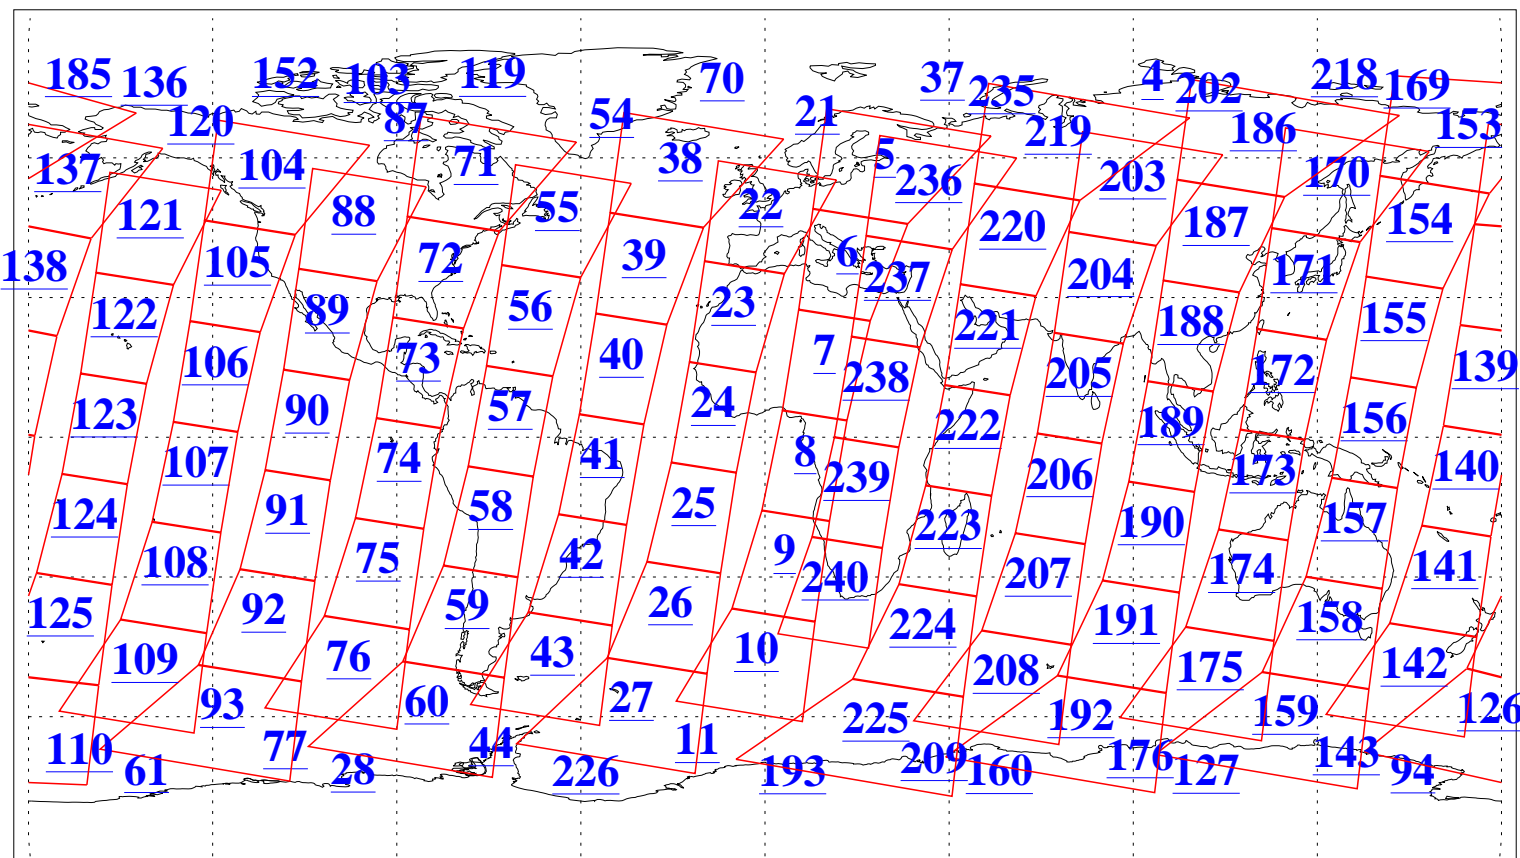

L1B Availability
AMSU Granules: 240
HSB Granules: 0
AIRS Granules: 240

6 May 2006
DoY 126
Aqua Day 1463
Granules: 1 to 120

Granules: 121 to 240

Legend: AMSU Available, HSB Available, AIRS Available

L1B Availability
AMSU Granules: 240
HSB Granules: 0
AIRS Granules: 240

6 May 2006
DoY 126
Aqua Day 1463

Ascending Granules

Descending Granules

Legend: AMSU Available, HSB Available, AIRS Available

L1B Availability
 AMSU Granules: 240
 HSB Granules: 0
 AIRS Granules: 240

6 May 2006
 DoY 126
 Aqua Day 1463

Northern Hemisphere Granules

Southern Hemisphere Granules

Legend: AMSU Available, HSB Available, AIRS Available