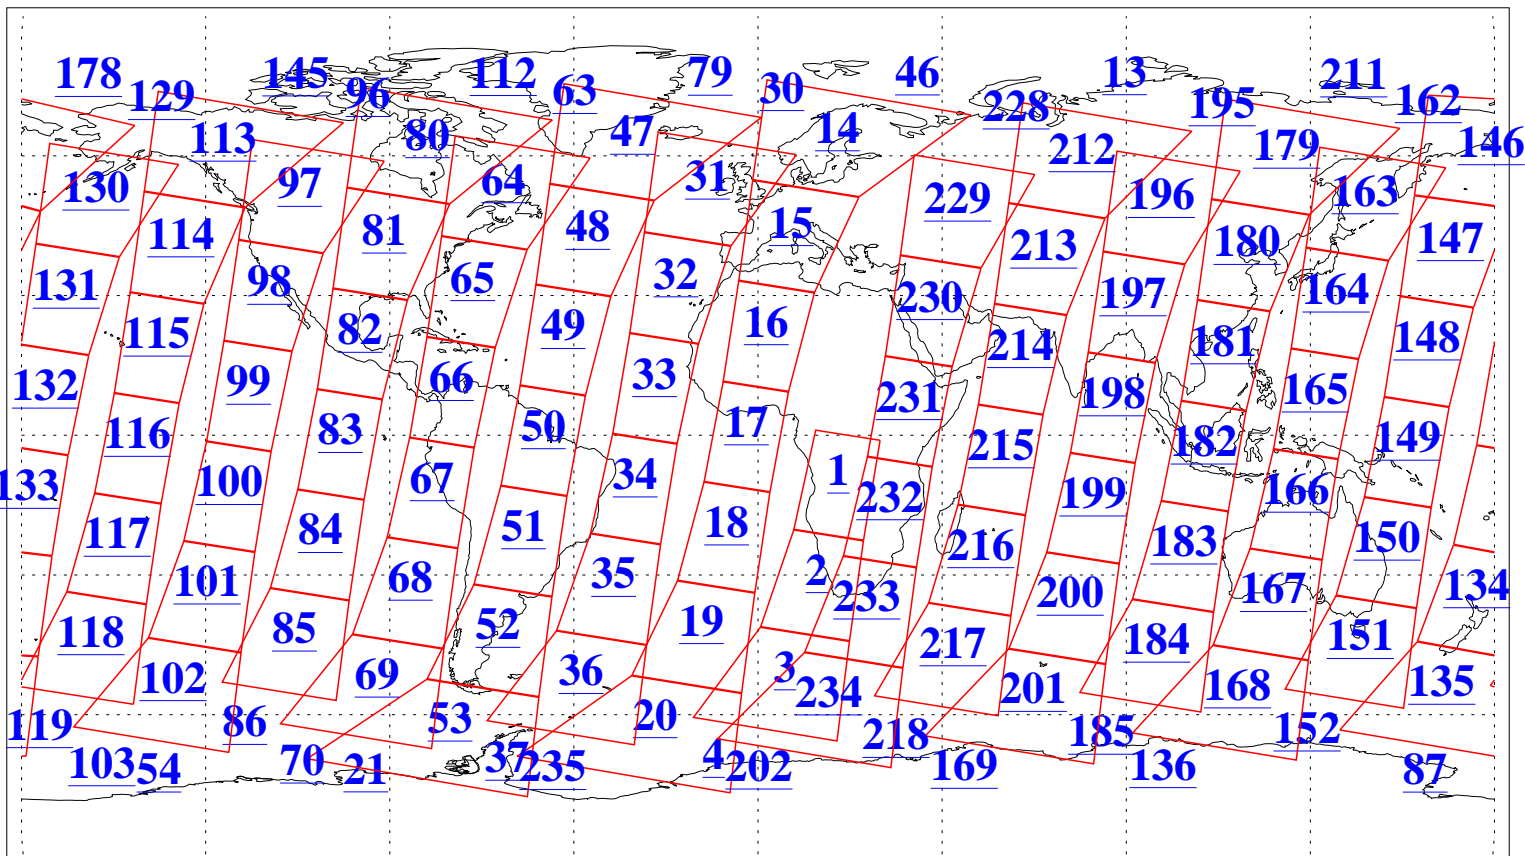

L1B Availability
AMSU Granules: 240
HSB Granules: 0
AIRS Granules: 240

5 May 2006
DoY 125
Aqua Day 1462
Granules: 1 to 120

Granules: 121 to 240

Legend: AMSU Available, HSB Available, AIRS Available

L1B Availability
AMSU Granules: 240
HSB Granules: 0
AIRS Granules: 240

5 May 2006
DoY 125
Aqua Day 1462

Ascending Granules

Descending Granules

Legend: AMSU Available, HSB Available, AIRS Available

L1B Availability
AMSU Granules: 240
HSB Granules: 0
AIRS Granules: 240

5 May 2006
DoY 125
Aqua Day 1462

Northern Hemisphere Granules

Southern Hemisphere Granules

Legend: AMSU Available, HSB Available, AIRS Available