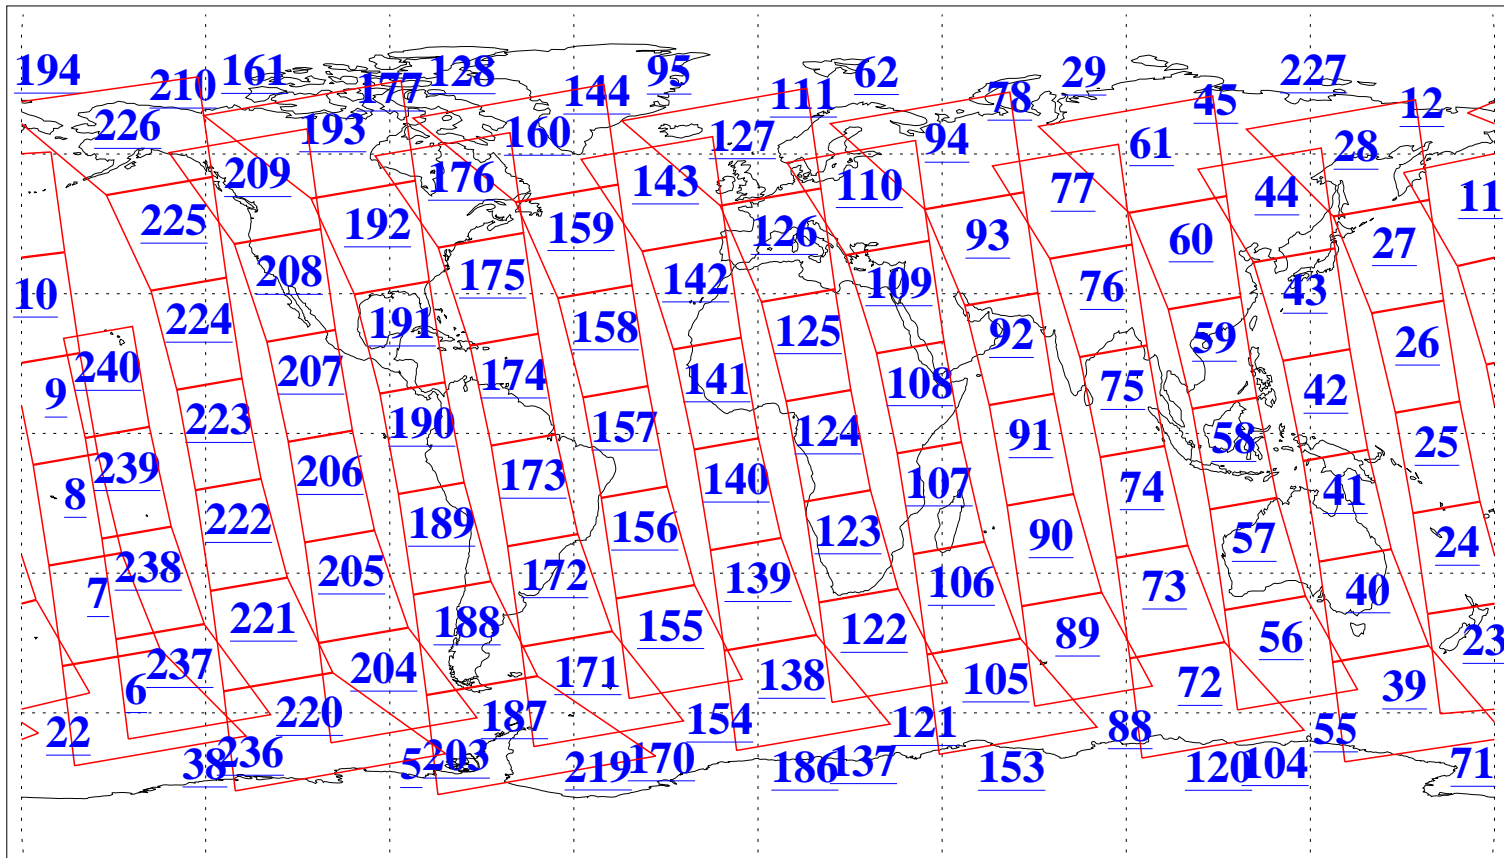

L1B Availability
AMSU Granules: 240
HSB Granules: 0
AIRS Granules: 240

5 May 2006
DoY 125
Aqua Day 1462
Granules: 1 to 120

Granules: 121 to 240

Legend: AMSU Available, HSB Available, AIRS Available

L1B Availability
AMSU Granules: 240
HSB Granules: 0
AIRS Granules: 240

5 May 2006
DoY 125
Aqua Day 1462

Ascending Granules

Descending Granules

Legend: AMSU Available, HSB Available, AIRS Available

L1B Availability
AMSU Granules: 240
HSB Granules: 0
AIRS Granules: 240

5 May 2006
DoY 125
Aqua Day 1462

Northern Hemisphere Granules

Southern Hemisphere Granules

Legend: AMSU Available, HSB Available, AIRS Available