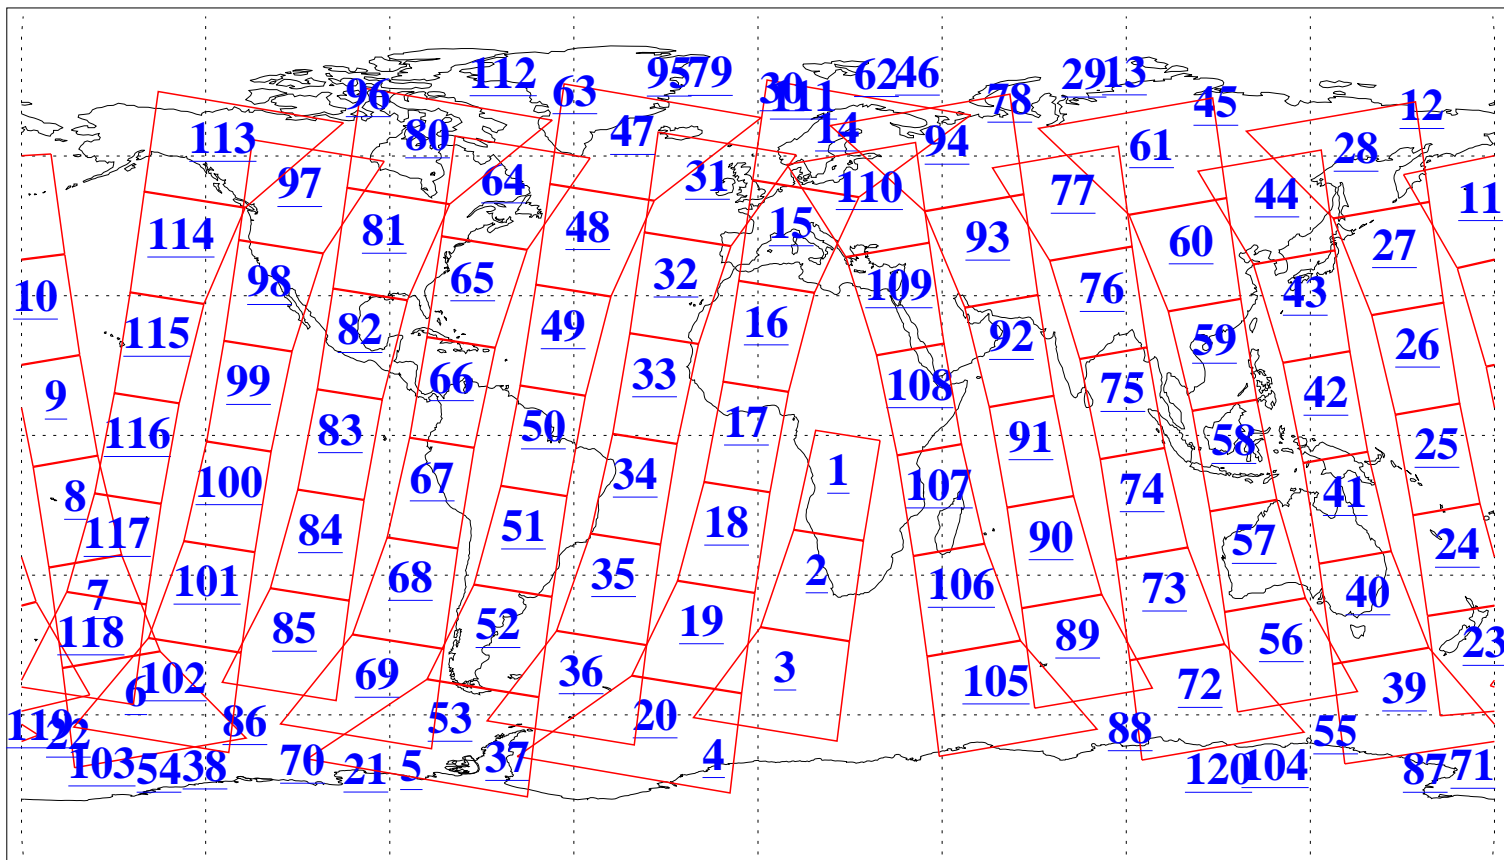

L1B Availability
AMSU Granules: 240
HSB Granules: 0
AIRS Granules: 240

5 May 2006
DoY 125
Aqua Day 1462
Granules: 1 to 120

Granules: 121 to 240

Legend: AMSU Available, HSB Available, AIRS Available

L1B Availability
AMSU Granules: 240
HSB Granules: 0
AIRS Granules: 240

5 May 2006
DoY 125
Aqua Day 1462

Ascending Granules

Descending Granules

Legend: AMSU Available, HSB Available, AIRS Available

L1B Availability
AMSU Granules: 240
HSB Granules: 0
AIRS Granules: 240

5 May 2006
DoY 125
Aqua Day 1462

Northern Hemisphere Granules

Southern Hemisphere Granules

Legend: AMSU Available, HSB Available, AIRS Available