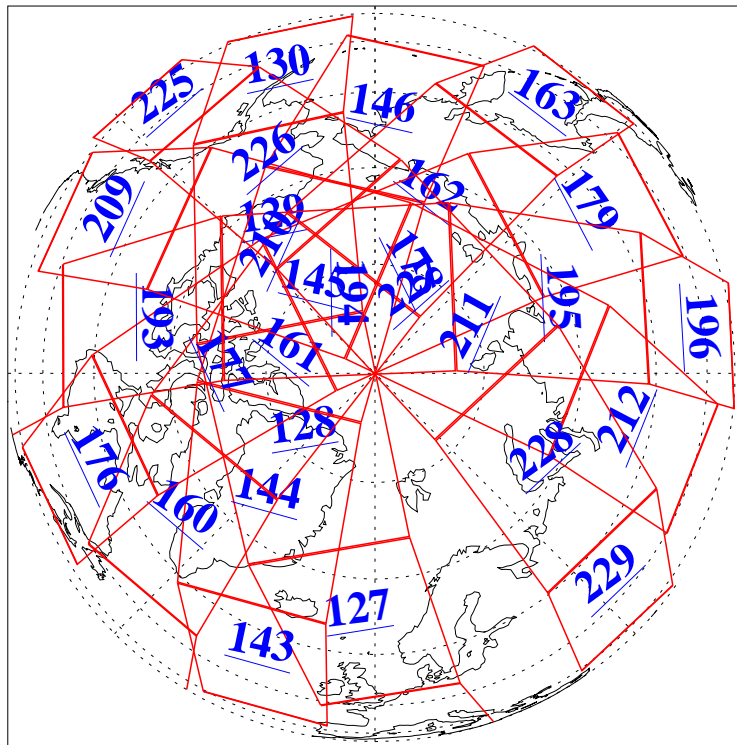

L1B Availability
AMSU Granules: 240
HSB Granules: 0
AIRS Granules: 240

5 May 2006
DoY 125
Aqua Day 1462
Granules: 1 to 120

Granules: 121 to 240

Legend: AMSU Available, HSB Available, AIRS Available

L1B Availability
AMSU Granules: 240
HSB Granules: 0
AIRS Granules: 240

5 May 2006
DoY 125
Aqua Day 1462

Ascending Granules

Descending Granules

Legend: AMSU Available, HSB Available, AIRS Available

L1B Availability
AMSU Granules: 240
HSB Granules: 0
AIRS Granules: 240

5 May 2006
DoY 125
Aqua Day 1462

Northern Hemisphere Granules

Southern Hemisphere Granules

Legend: AMSU Available, HSB Available, AIRS Available