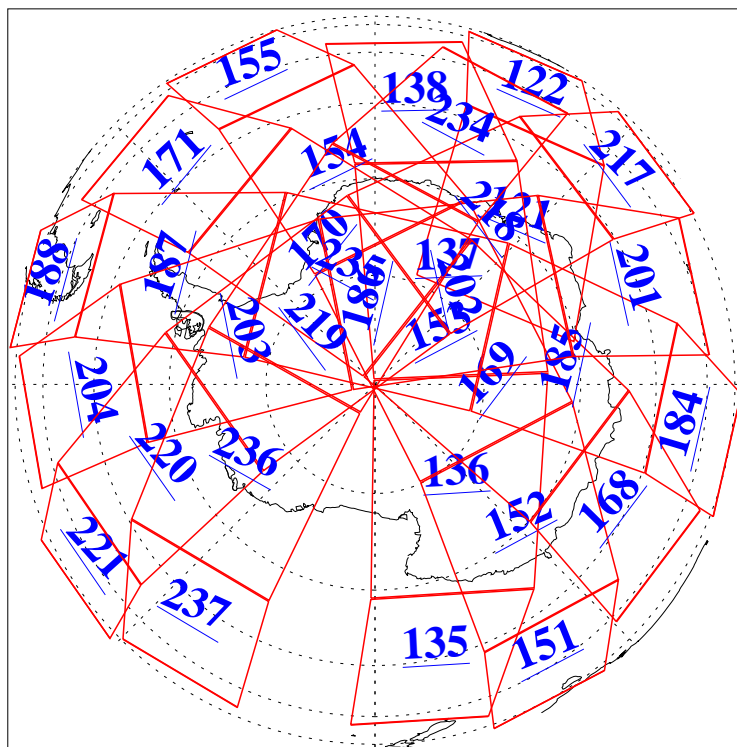

L1B Availability
AMSU Granules: 240
HSB Granules: 0
AIRS Granules: 240

5 May 2006
DoY 125
Aqua Day 1462
Granules: 1 to 120

Granules: 121 to 240

Legend: AMSU Available, HSB Available, AIRS Available

L1B Availability
AMSU Granules: 240
HSB Granules: 0
AIRS Granules: 240

5 May 2006
DoY 125
Aqua Day 1462

Ascending Granules

Descending Granules

Legend: AMSU Available, HSB Available, AIRS Available

L1B Availability
AMSU Granules: 240
HSB Granules: 0
AIRS Granules: 240

5 May 2006
DoY 125
Aqua Day 1462

Northern Hemisphere Granules

Southern Hemisphere Granules

Legend: AMSU Available, HSB Available, AIRS Available