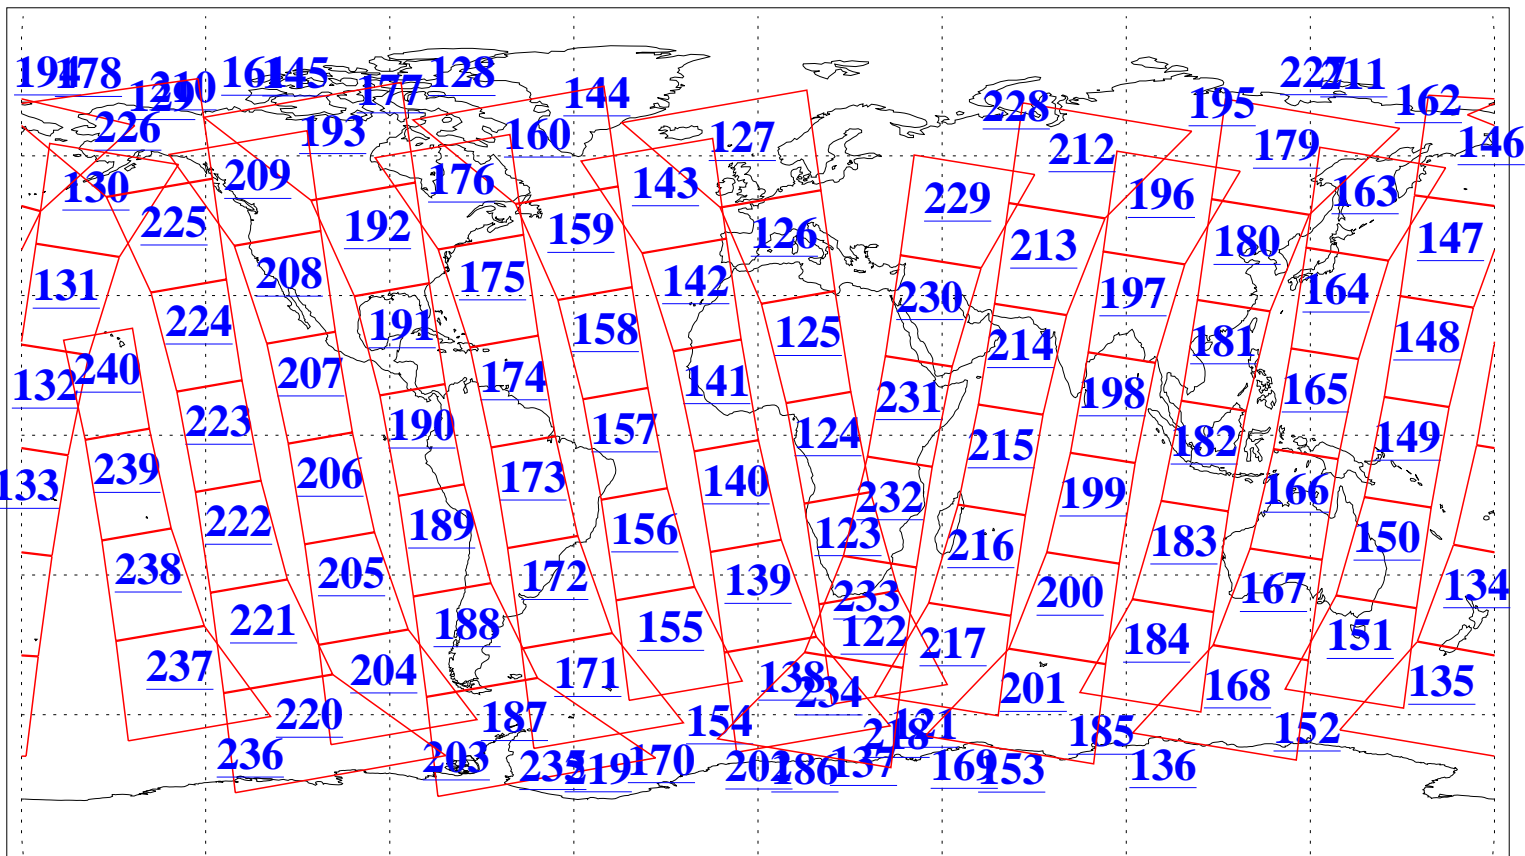

L1B Availability
AMSU Granules: 240
HSB Granules: 0
AIRS Granules: 240

5 May 2006
DoY 125
Aqua Day 1462
Granules: 1 to 120

Granules: 121 to 240

Legend: AMSU Available, HSB Available, AIRS Available

L1B Availability
AMSU Granules: 240
HSB Granules: 0
AIRS Granules: 240

5 May 2006
DoY 125
Aqua Day 1462

Ascending Granules

Descending Granules

Legend: AMSU Available, HSB Available, AIRS Available

L1B Availability
AMSU Granules: 240
HSB Granules: 0
AIRS Granules: 240

5 May 2006
DoY 125
Aqua Day 1462

Northern Hemisphere Granules

Southern Hemisphere Granules

Legend: AMSU Available, HSB Available, AIRS Available