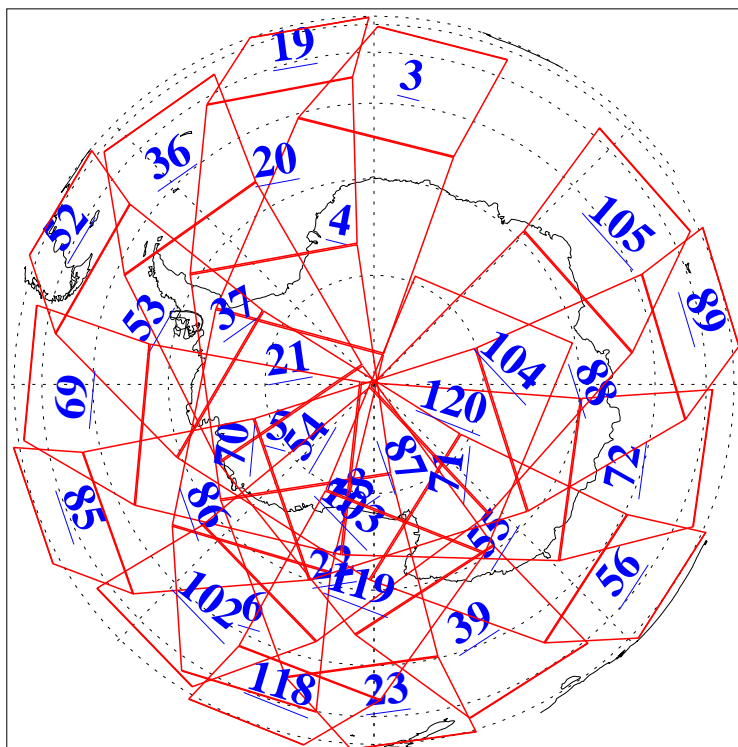

L1B Availability
AMSU Granules: 240
HSB Granules: 0
AIRS Granules: 240

5 May 2006
DoY 125
Aqua Day 1462
Granules: 1 to 120

Granules: 121 to 240

Legend: AMSU Available, HSB Available, AIRS Available

L1B Availability
AMSU Granules: 240
HSB Granules: 0
AIRS Granules: 240

5 May 2006
DoY 125
Aqua Day 1462

Ascending Granules

Descending Granules

Legend: AMSU Available, HSB Available, AIRS Available

L1B Availability
AMSU Granules: 240
HSB Granules: 0
AIRS Granules: 240

5 May 2006
DoY 125
Aqua Day 1462

Northern Hemisphere Granules

Southern Hemisphere Granules

Legend: AMSU Available, HSB Available, AIRS Available