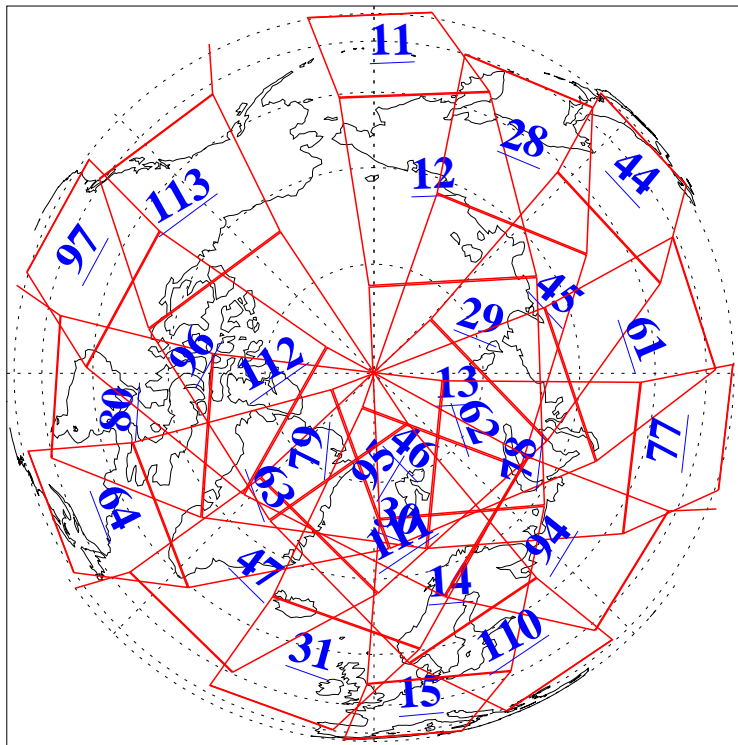

L1B Availability
AMSU Granules: 240
HSB Granules: 0
AIRS Granules: 240

5 May 2006
DoY 125
Aqua Day 1462
Granules: 1 to 120

Granules: 121 to 240

Legend: AMSU Available, HSB Available, AIRS Available

L1B Availability
AMSU Granules: 240
HSB Granules: 0
AIRS Granules: 240

5 May 2006
DoY 125
Aqua Day 1462

Ascending Granules

Descending Granules

Legend: AMSU Available, HSB Available, AIRS Available

L1B Availability
AMSU Granules: 240
HSB Granules: 0
AIRS Granules: 240

5 May 2006
DoY 125
Aqua Day 1462

Northern Hemisphere Granules

Southern Hemisphere Granules

Legend: AMSU Available, HSB Available, AIRS Available