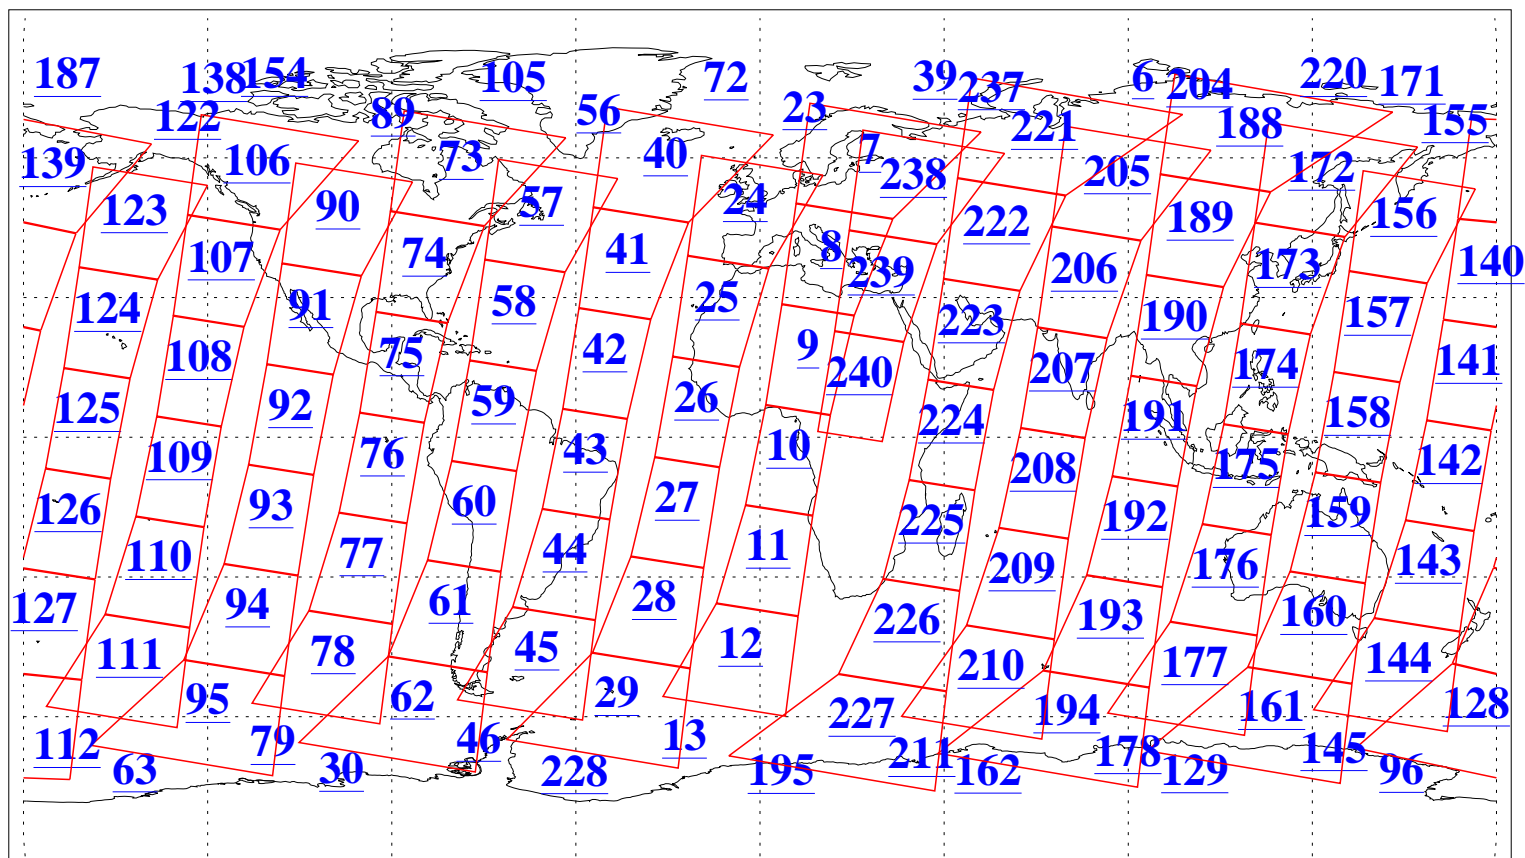

L1B Availability
AMSU Granules: 240
HSB Granules: 0
AIRS Granules: 240

4 May 2006
DoY 124
Aqua Day 1461
Granules: 1 to 120

Granules: 121 to 240

Legend: AMSU Available, HSB Available, AIRS Available

L1B Availability
AMSU Granules: 240
HSB Granules: 0
AIRS Granules: 240

4 May 2006
DoY 124
Aqua Day 1461

Ascending Granules

Descending Granules

Legend: AMSU Available, HSB Available, AIRS Available

L1B Availability
 AMSU Granules: 240
 HSB Granules: 0
 AIRS Granules: 240

4 May 2006
 DoY 124
 Aqua Day 1461