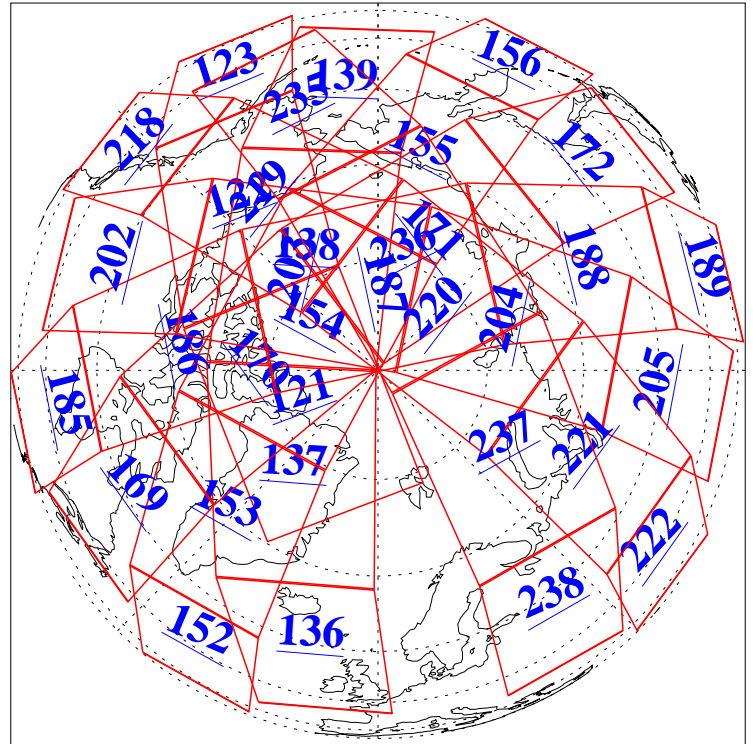

L1B Availability
AMSU Granules: 240
HSB Granules: 0
AIRS Granules: 240

4 May 2006
DoY 124
Aqua Day 1461
Granules: 1 to 120

Granules: 121 to 240

Legend: AMSU Available, HSB Available, AIRS Available

L1B Availability
AMSU Granules: 240
HSB Granules: 0
AIRS Granules: 240

4 May 2006
DoY 124
Aqua Day 1461

Ascending Granules

Descending Granules

Legend: AMSU Available, HSB Available, AIRS Available

L1B Availability
 AMSU Granules: 240
 HSB Granules: 0
 AIRS Granules: 240

4 May 2006
 DoY 124
 Aqua Day 1461

Northern Hemisphere Granules

Southern Hemisphere Granules

Legend: AMSU Available, HSB Available, AIRS Available