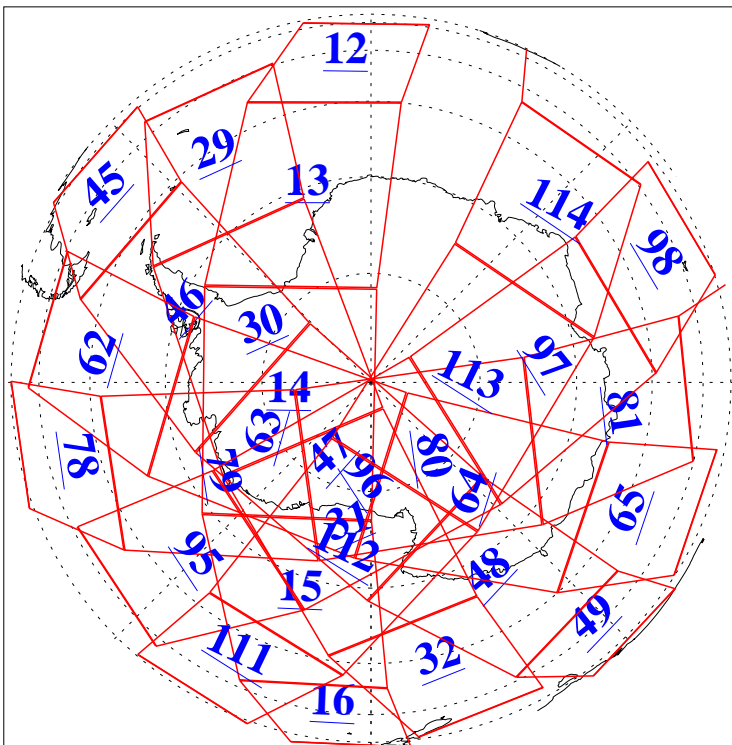

L1B Availability
AMSU Granules: 240
HSB Granules: 0
AIRS Granules: 240

4 May 2006
DoY 124
Aqua Day 1461
Granules: 1 to 120

Granules: 121 to 240

Legend: AMSU Available, HSB Available, AIRS Available

L1B Availability
AMSU Granules: 240
HSB Granules: 0
AIRS Granules: 240

4 May 2006
DoY 124
Aqua Day 1461

Ascending Granules

Descending Granules

Legend: AMSU Available, HSB Available, AIRS Available

L1B Availability
 AMSU Granules: 240
 HSB Granules: 0
 AIRS Granules: 240

4 May 2006
 DoY 124
 Aqua Day 1461

Northern Hemisphere Granules

Southern Hemisphere Granules

Legend: AMSU Available, HSB Available, AIRS Available