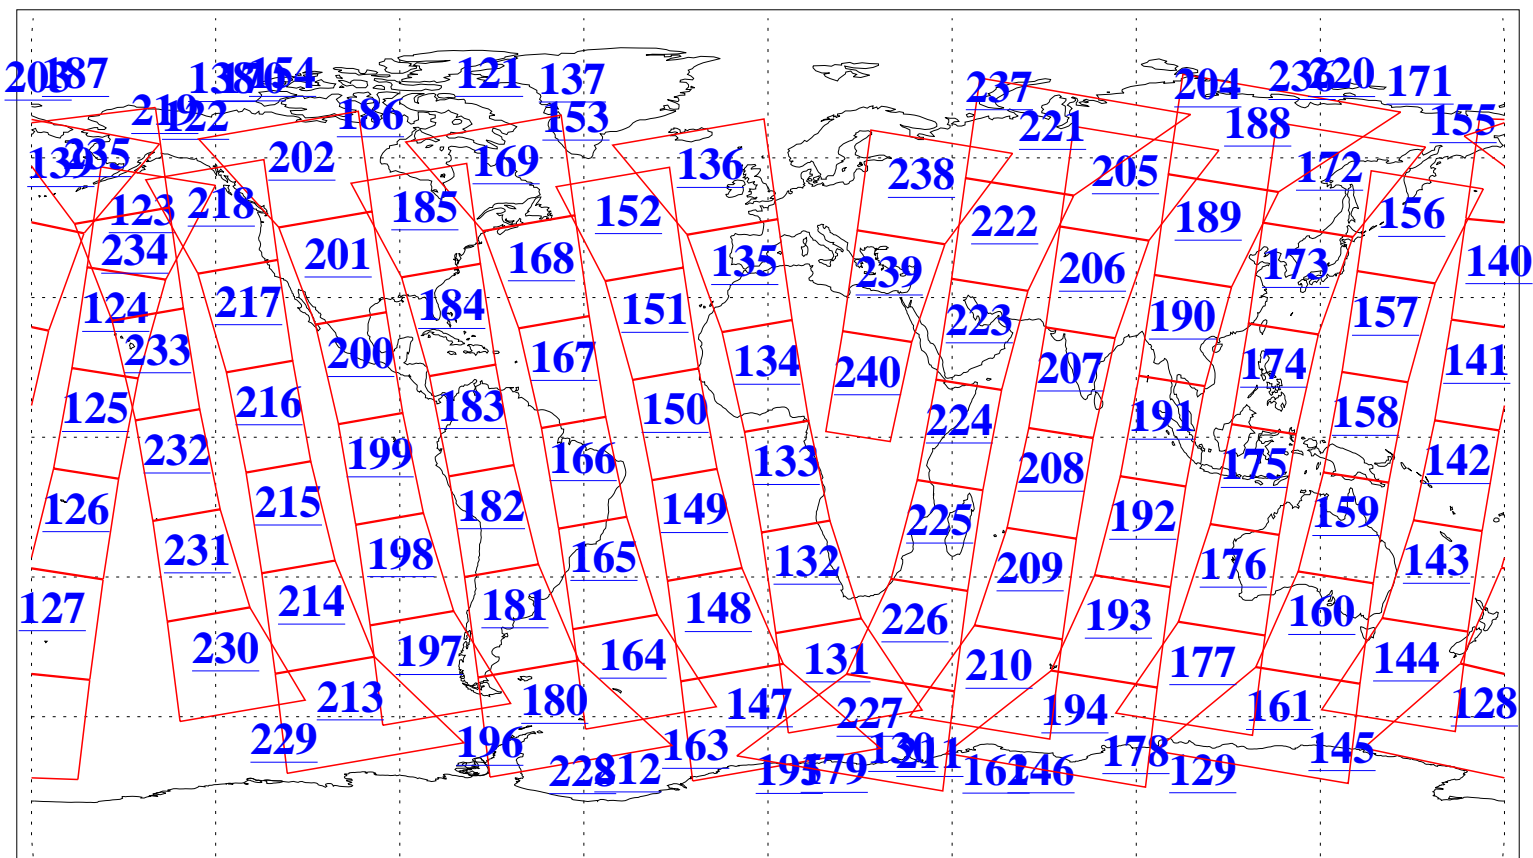

L1B Availability
AMSU Granules: 240
HSB Granules: 0
AIRS Granules: 240

4 May 2006
DoY 124
Aqua Day 1461
Granules: 1 to 120

Granules: 121 to 240

Legend: AMSU Available, HSB Available, AIRS Available

L1B Availability
AMSU Granules: 240
HSB Granules: 0
AIRS Granules: 240

4 May 2006
DoY 124
Aqua Day 1461

Ascending Granules

Descending Granules

Legend: AMSU Available, HSB Available, AIRS Available

L1B Availability
 AMSU Granules: 240
 HSB Granules: 0
 AIRS Granules: 240

4 May 2006
 DoY 124
 Aqua Day 1461

Northern Hemisphere Granules

Southern Hemisphere Granules

Legend: AMSU Available, HSB Available, AIRS Available