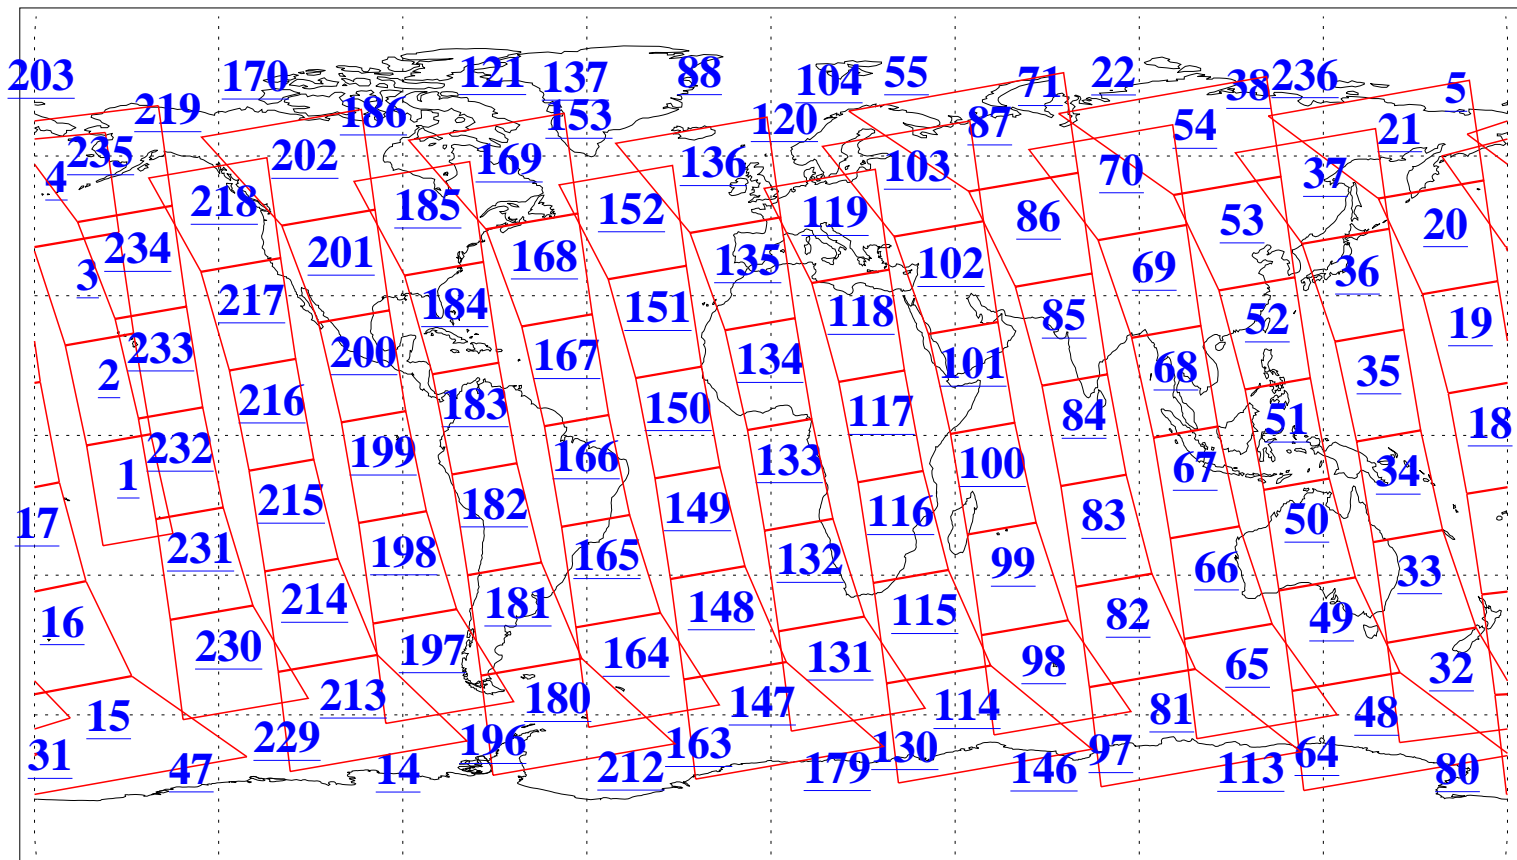

L1B Availability
AMSU Granules: 240
HSB Granules: 0
AIRS Granules: 240

4 May 2006
DoY 124
Aqua Day 1461
Granules: 1 to 120

Granules: 121 to 240

Legend: AMSU Available, HSB Available, AIRS Available

L1B Availability
AMSU Granules: 240
HSB Granules: 0
AIRS Granules: 240

4 May 2006
DoY 124
Aqua Day 1461

Ascending Granules

Descending Granules

Legend: AMSU Available, HSB Available, AIRS Available

L1B Availability
 AMSU Granules: 240
 HSB Granules: 0
 AIRS Granules: 240

4 May 2006
 DoY 124
 Aqua Day 1461

Northern Hemisphere Granules

Southern Hemisphere Granules

Legend: AMSU Available, HSB Available, AIRS Available