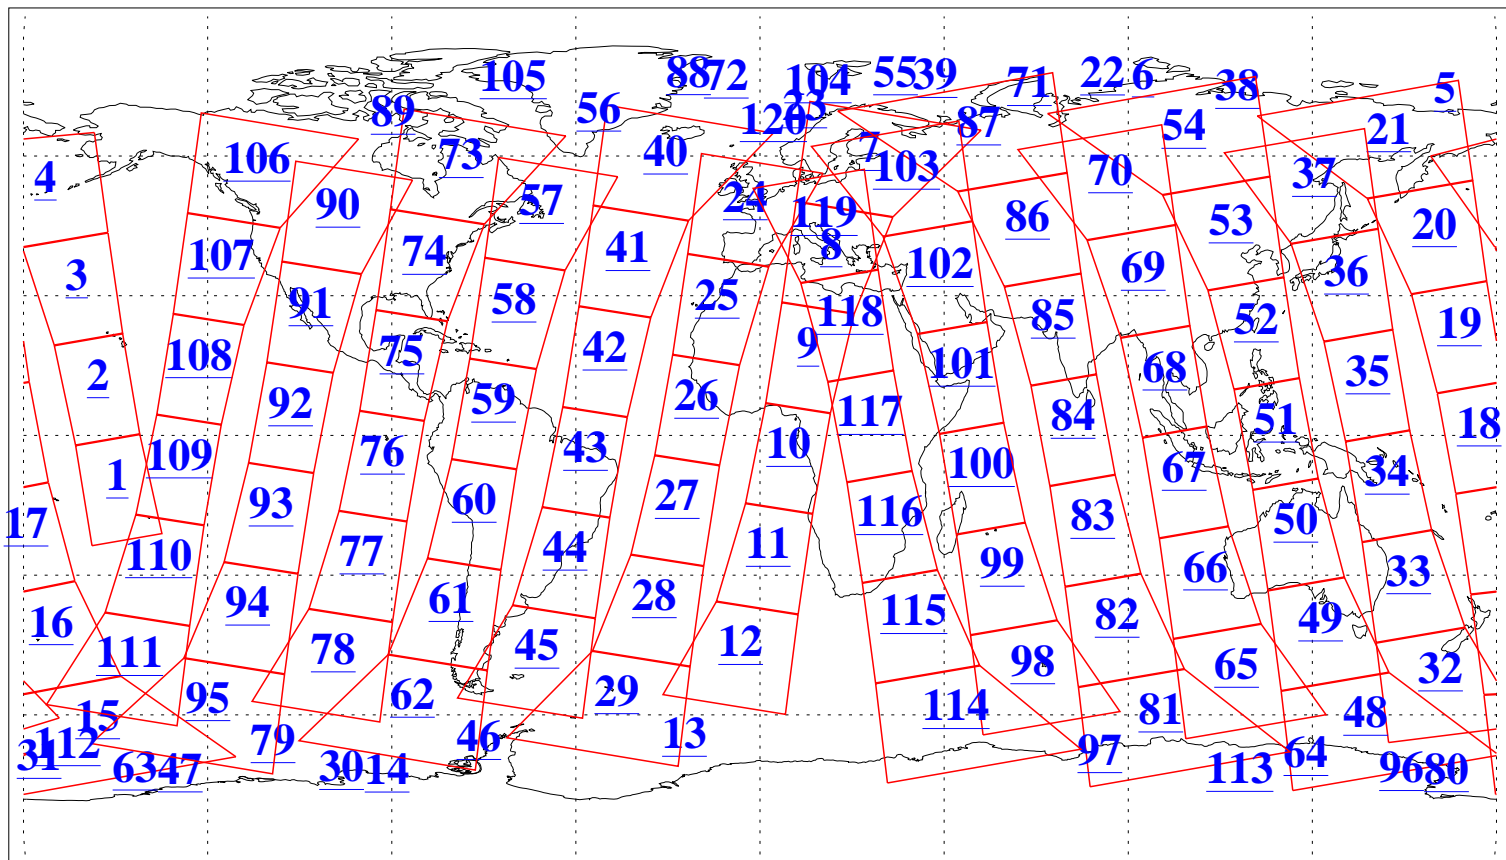

L1B Availability
AMSU Granules: 240
HSB Granules: 0
AIRS Granules: 240

4 May 2006
DoY 124
Aqua Day 1461
Granules: 1 to 120

Granules: 121 to 240

Legend: AMSU Available, HSB Available, AIRS Available

L1B Availability
AMSU Granules: 240
HSB Granules: 0
AIRS Granules: 240

4 May 2006
DoY 124
Aqua Day 1461

Ascending Granules

Descending Granules

Legend: AMSU Available, HSB Available, AIRS Available

L1B Availability
 AMSU Granules: 240
 HSB Granules: 0
 AIRS Granules: 240

4 May 2006
 DoY 124
 Aqua Day 1461

Northern Hemisphere Granules

Southern Hemisphere Granules

Legend: AMSU Available, HSB Available, AIRS Available