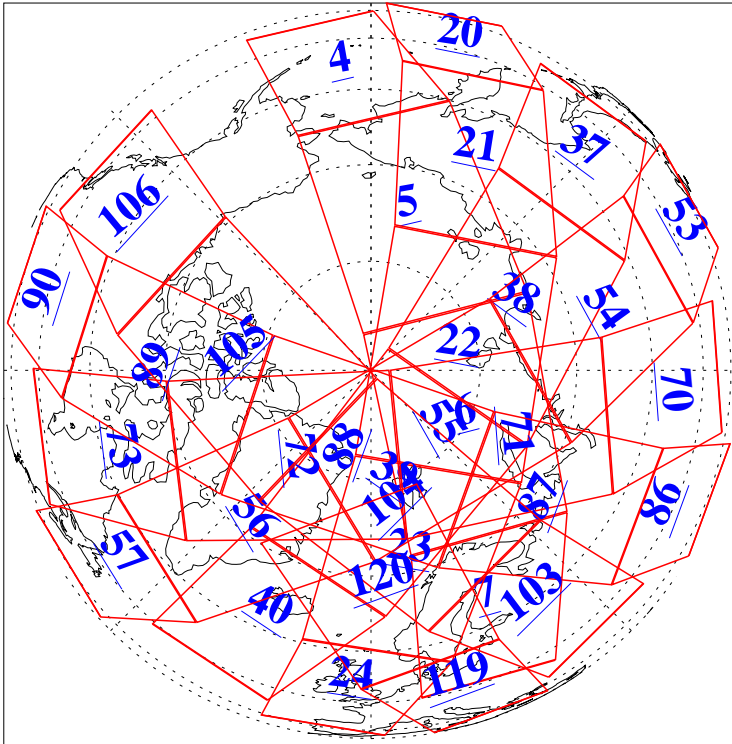

L1B Availability
AMSU Granules: 240
HSB Granules: 0
AIRS Granules: 240

4 May 2006
DoY 124
Aqua Day 1461
Granules: 1 to 120

Granules: 121 to 240

Legend: AMSU Available, HSB Available, AIRS Available

L1B Availability
AMSU Granules: 240
HSB Granules: 0
AIRS Granules: 240

4 May 2006
DoY 124
Aqua Day 1461

Ascending Granules

Descending Granules

Legend: AMSU Available, HSB Available, AIRS Available

L1B Availability
 AMSU Granules: 240
 HSB Granules: 0
 AIRS Granules: 240

4 May 2006
 DoY 124
 Aqua Day 1461

Northern Hemisphere Granules

Southern Hemisphere Granules

Legend: AMSU Available, HSB Available, AIRS Available