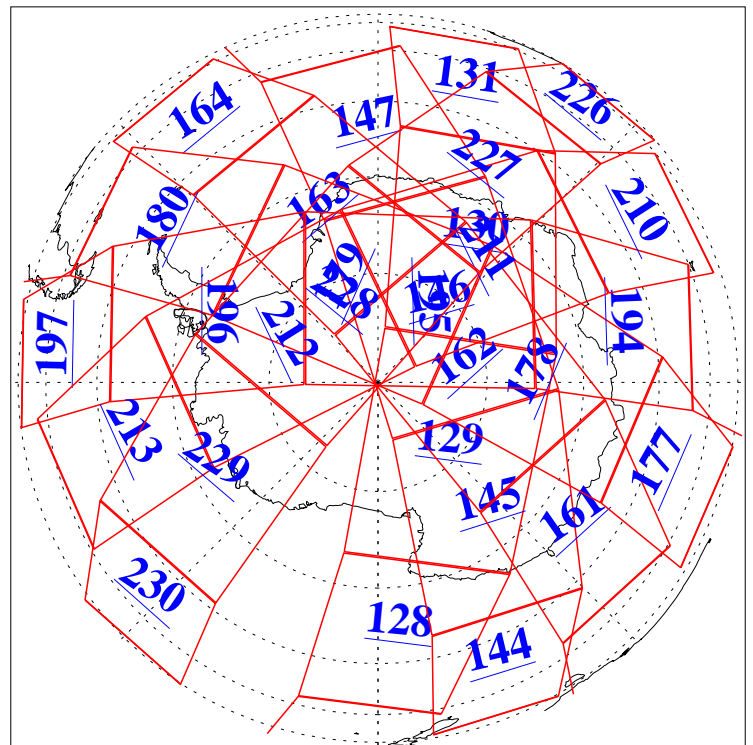

L1B Availability
AMSU Granules: 240
HSB Granules: 0
AIRS Granules: 240

4 May 2006
DoY 124
Aqua Day 1461
Granules: 1 to 120

Granules: 121 to 240

Legend: AMSU Available, HSB Available, AIRS Available

L1B Availability
AMSU Granules: 240
HSB Granules: 0
AIRS Granules: 240

4 May 2006
DoY 124
Aqua Day 1461

Ascending Granules

Descending Granules

Legend: AMSU Available, HSB Available, AIRS Available

L1B Availability
 AMSU Granules: 240
 HSB Granules: 0
 AIRS Granules: 240

4 May 2006
 DoY 124
 Aqua Day 1461

Northern Hemisphere Granules

Southern Hemisphere Granules

Legend: AMSU Available, HSB Available, AIRS Available