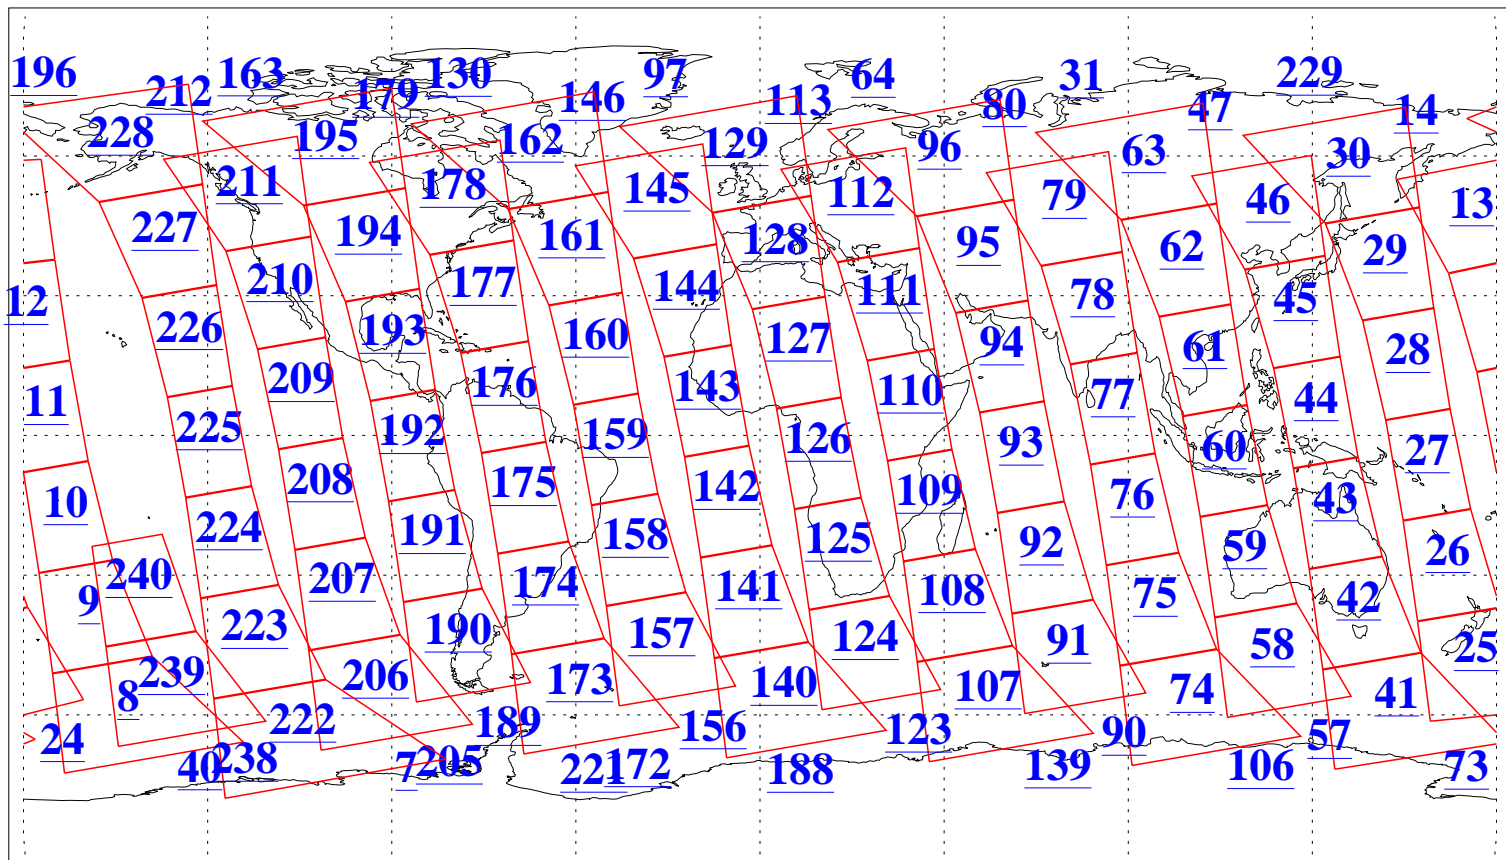

L1B Availability  
AMSU Granules: 240  
HSB Granules: 0  
AIRS Granules: 240

3 May 2006  
DoY 123  
Aqua Day 1460  
Granules: 1 to 120

Granules: 121 to 240

Legend: AMSU Available, HSB Available, AIRS Available

L1B Availability  
AMSU Granules: 240  
HSB Granules: 0  
AIRS Granules: 240

3 May 2006  
DoY 123  
Aqua Day 1460  
Ascending Granules

Descending Granules

Legend: AMSU Available, HSB Available, AIRS Available

L1B Availability  
 AMSU Granules: 240  
 HSB Granules: 0  
 AIRS Granules: 240

3 May 2006  
 DoY 123  
 Aqua Day 1460

Northern Hemisphere Granules

Southern Hemisphere Granules

Legend: AMSU Available, HSB Available, AIRS Available