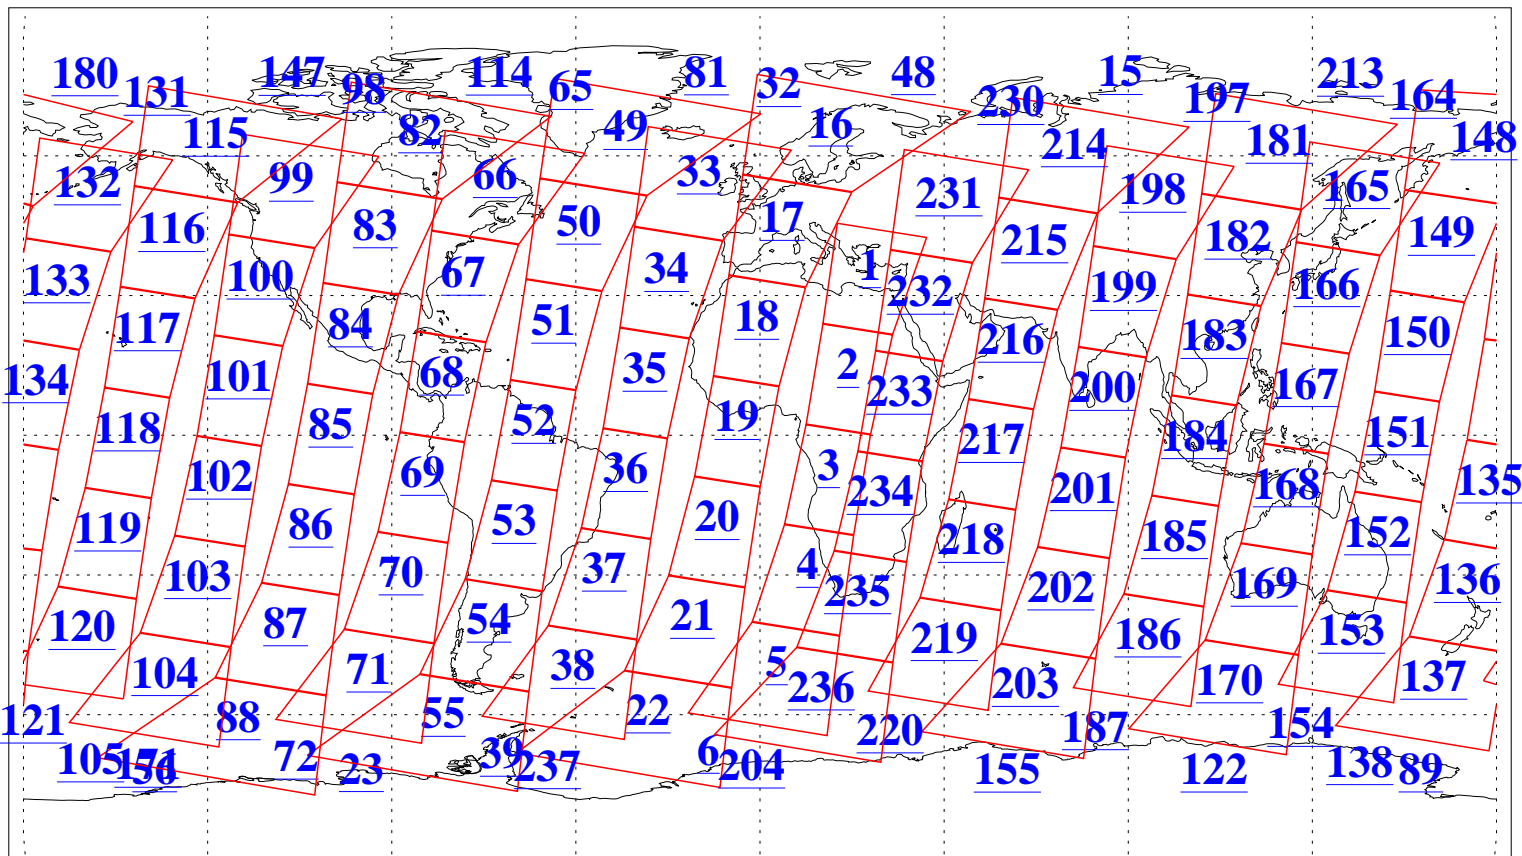

L1B Availability  
AMSU Granules: 240  
HSB Granules: 0  
AIRS Granules: 240

3 May 2006  
DoY 123  
Aqua Day 1460  
Granules: 1 to 120

Granules: 121 to 240

Legend: AMSU Available, HSB Available, AIRS Available

L1B Availability  
AMSU Granules: 240  
HSB Granules: 0  
AIRS Granules: 240

3 May 2006  
DoY 123  
Aqua Day 1460  
Ascending Granules

Descending Granules

Legend: AMSU Available, HSB Available, AIRS Available

L1B Availability  
 AMSU Granules: 240  
 HSB Granules: 0  
 AIRS Granules: 240

3 May 2006  
 DoY 123  
 Aqua Day 1460

Northern Hemisphere Granules

Southern Hemisphere Granules

Legend: AMSU Available, HSB Available, AIRS Available