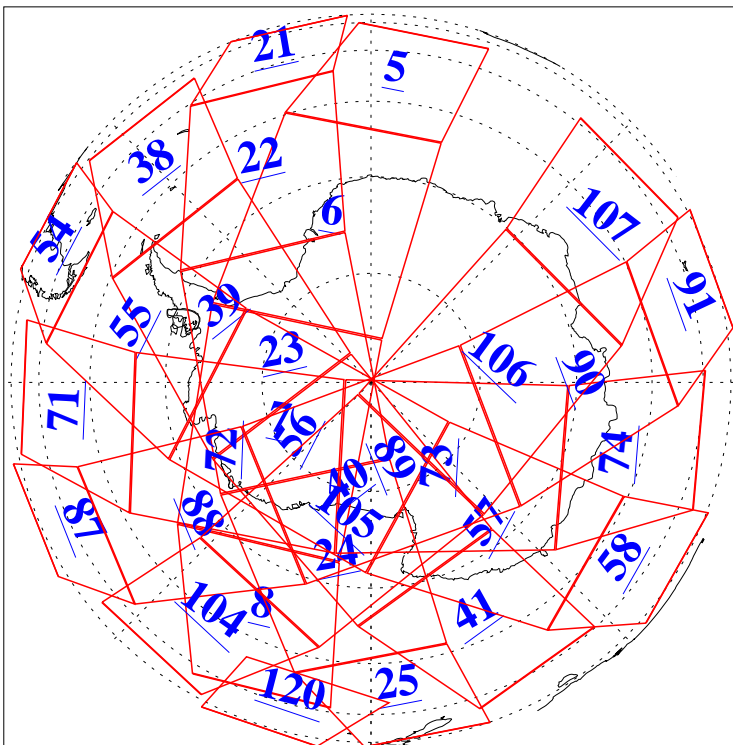

L1B Availability  
AMSU Granules: 240  
HSB Granules: 0  
AIRS Granules: 240

3 May 2006  
DoY 123  
Aqua Day 1460  
Granules: 1 to 120

Granules: 121 to 240

Legend: AMSU Available, HSB Available, AIRS Available

L1B Availability  
AMSU Granules: 240  
HSB Granules: 0  
AIRS Granules: 240

3 May 2006  
DoY 123  
Aqua Day 1460  
Ascending Granules

Descending Granules

Legend: AMSU Available, HSB Available, AIRS Available

L1B Availability  
 AMSU Granules: 240  
 HSB Granules: 0  
 AIRS Granules: 240

3 May 2006  
 DoY 123  
 Aqua Day 1460

Northern Hemisphere Granules

Southern Hemisphere Granules

Legend: AMSU Available, HSB Available, AIRS Available