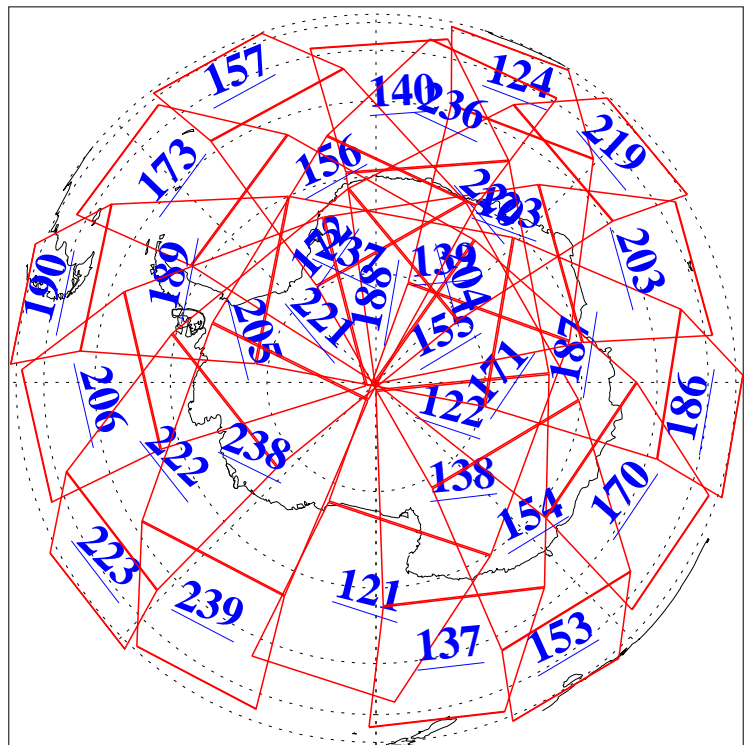

L1B Availability  
AMSU Granules: 240  
HSB Granules: 0  
AIRS Granules: 240

3 May 2006  
DoY 123  
Aqua Day 1460  
Granules: 1 to 120

Granules: 121 to 240

Legend: AMSU Available, HSB Available, AIRS Available

L1B Availability  
AMSU Granules: 240  
HSB Granules: 0  
AIRS Granules: 240

3 May 2006  
DoY 123  
Aqua Day 1460  
Ascending Granules

Descending Granules

Legend: AMSU Available, HSB Available, AIRS Available

L1B Availability  
 AMSU Granules: 240  
 HSB Granules: 0  
 AIRS Granules: 240

3 May 2006  
 DoY 123  
 Aqua Day 1460

Northern Hemisphere Granules

Southern Hemisphere Granules

Legend: AMSU Available, HSB Available, AIRS Available