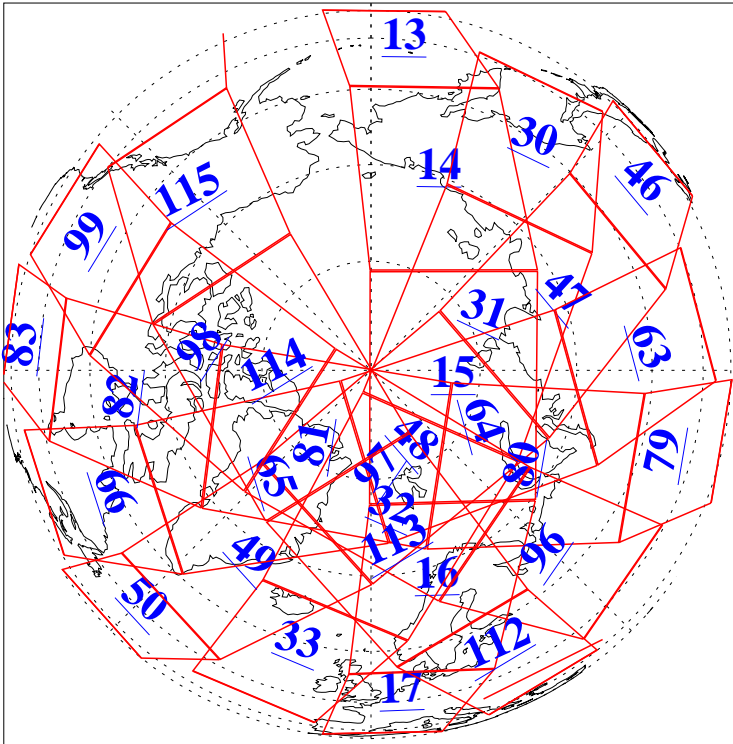

L1B Availability  
AMSU Granules: 240  
HSB Granules: 0  
AIRS Granules: 240

3 May 2006  
DoY 123  
Aqua Day 1460  
Granules: 1 to 120

Granules: 121 to 240

Legend: AMSU Available, HSB Available, AIRS Available

L1B Availability  
AMSU Granules: 240  
HSB Granules: 0  
AIRS Granules: 240

3 May 2006  
DoY 123  
Aqua Day 1460  
Ascending Granules

Descending Granules

Legend: AMSU Available, HSB Available, AIRS Available

L1B Availability  
 AMSU Granules: 240  
 HSB Granules: 0  
 AIRS Granules: 240

3 May 2006  
 DoY 123  
 Aqua Day 1460

Northern Hemisphere Granules

Southern Hemisphere Granules

Legend: AMSU Available, HSB Available, AIRS Available