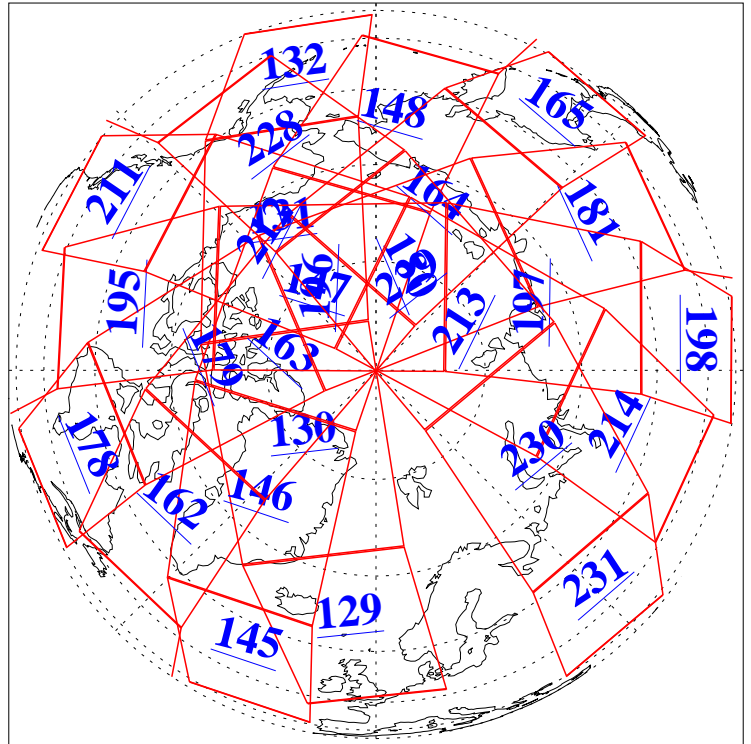

L1B Availability  
AMSU Granules: 240  
HSB Granules: 0  
AIRS Granules: 240

3 May 2006  
DoY 123  
Aqua Day 1460  
Granules: 1 to 120

Granules: 121 to 240

Legend: AMSU Available, HSB Available, AIRS Available

L1B Availability  
AMSU Granules: 240  
HSB Granules: 0  
AIRS Granules: 240

3 May 2006  
DoY 123  
Aqua Day 1460  
Ascending Granules

Descending Granules

Legend: AMSU Available, HSB Available, AIRS Available

L1B Availability  
 AMSU Granules: 240  
 HSB Granules: 0  
 AIRS Granules: 240

3 May 2006  
 DoY 123  
 Aqua Day 1460

Northern Hemisphere Granules

Southern Hemisphere Granules

Legend: AMSU Available, HSB Available, AIRS Available