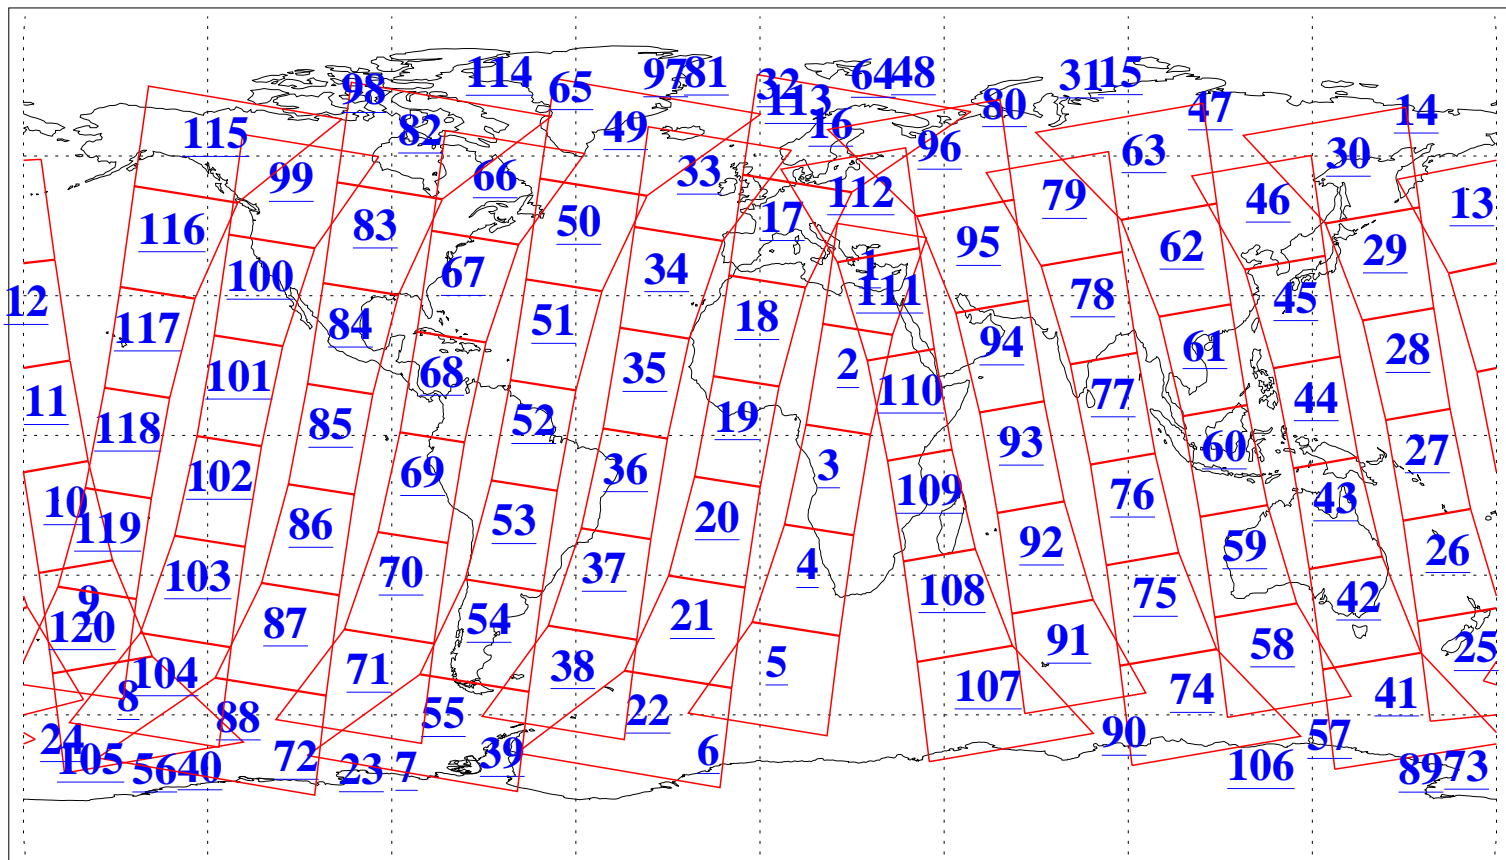

L1B Availability  
AMSU Granules: 240  
HSB Granules: 0  
AIRS Granules: 240

3 May 2006  
DoY 123  
Aqua Day 1460  
Granules: 1 to 120

Granules: 121 to 240

Legend: AMSU Available, HSB Available, AIRS Available

L1B Availability  
AMSU Granules: 240  
HSB Granules: 0  
AIRS Granules: 240

3 May 2006  
DoY 123  
Aqua Day 1460  
Ascending Granules

Descending Granules

Legend: AMSU Available, HSB Available, AIRS Available

L1B Availability  
 AMSU Granules: 240  
 HSB Granules: 0  
 AIRS Granules: 240

3 May 2006  
 DoY 123  
 Aqua Day 1460

Northern Hemisphere Granules

Southern Hemisphere Granules

Legend: AMSU Available, HSB Available, AIRS Available