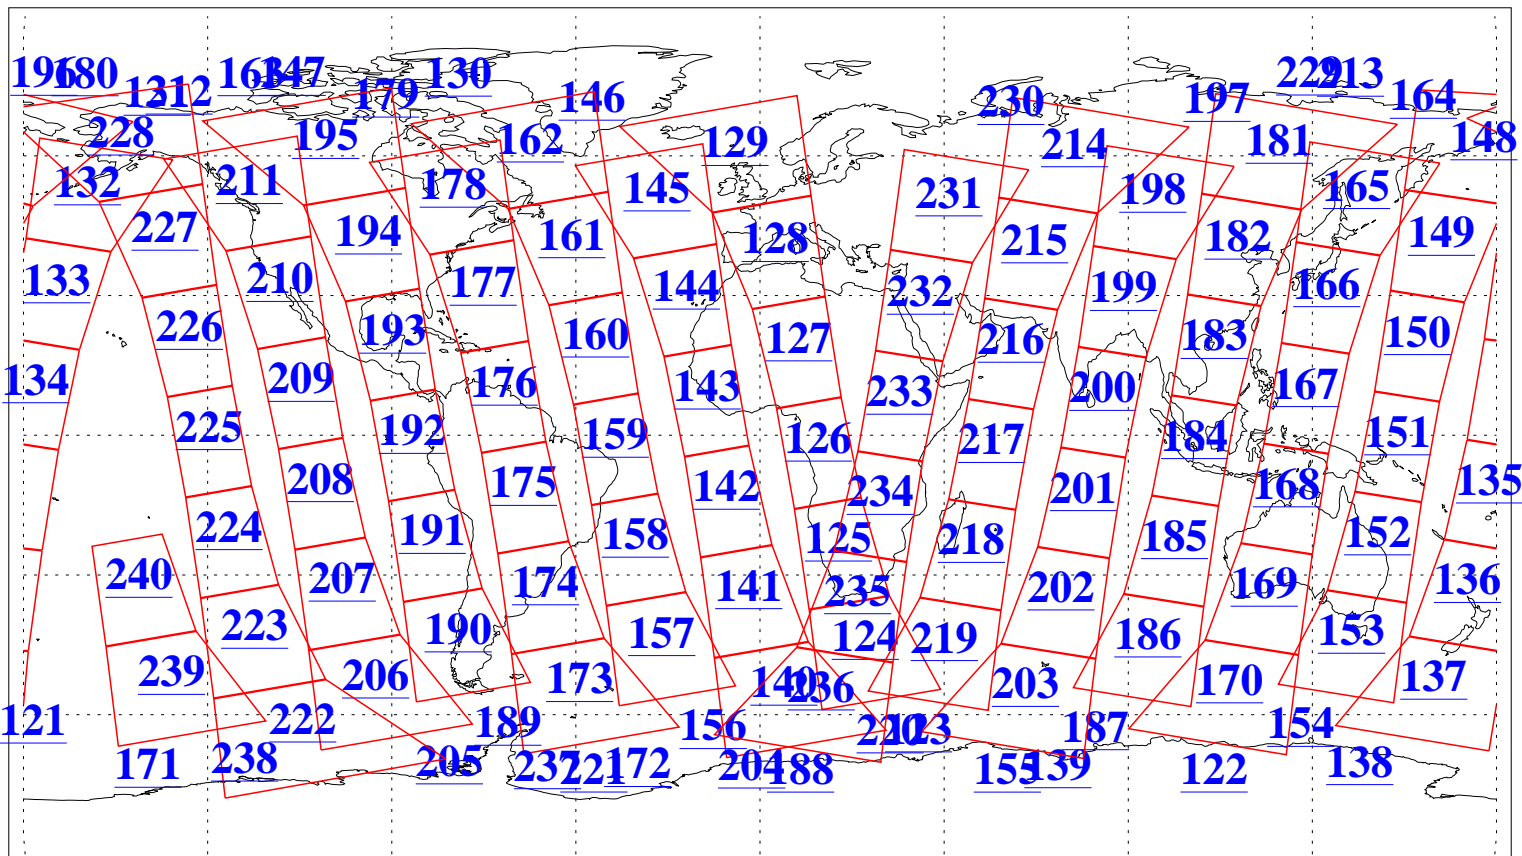

L1B Availability  
AMSU Granules: 240  
HSB Granules: 0  
AIRS Granules: 240

3 May 2006  
DoY 123  
Aqua Day 1460  
Granules: 1 to 120

Granules: 121 to 240

Legend: AMSU Available, HSB Available, AIRS Available

L1B Availability  
AMSU Granules: 240  
HSB Granules: 0  
AIRS Granules: 240

3 May 2006  
DoY 123  
Aqua Day 1460  
Ascending Granules

Descending Granules

Legend: AMSU Available, HSB Available, AIRS Available

L1B Availability  
 AMSU Granules: 240  
 HSB Granules: 0  
 AIRS Granules: 240

3 May 2006  
 DoY 123  
 Aqua Day 1460

Northern Hemisphere Granules

Southern Hemisphere Granules

Legend: AMSU Available, HSB Available, AIRS Available