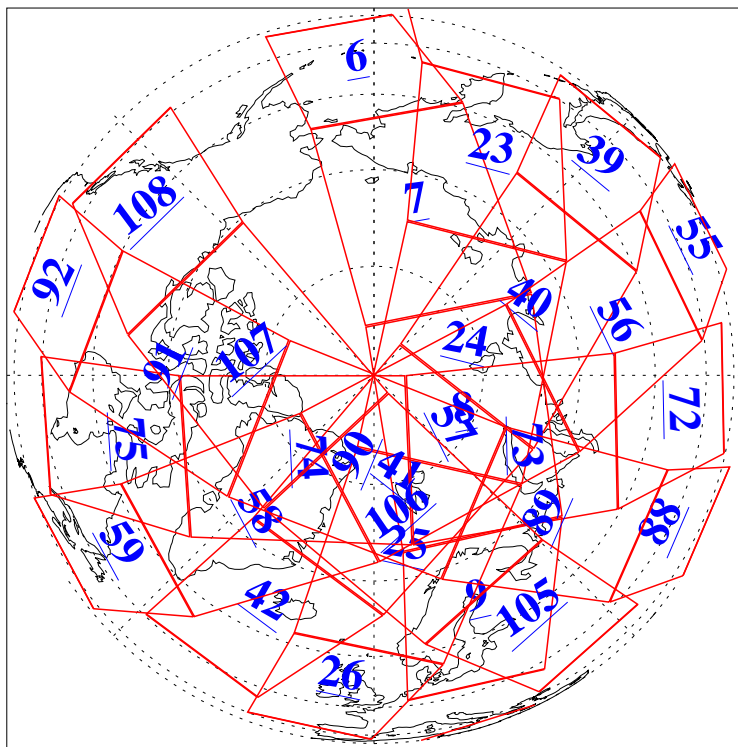

L1B Availability
AMSU Granules: 240
HSB Granules: 0
AIRS Granules: 240

2 May 2006
DoY 122
Aqua Day 1459
Granules: 1 to 120

Granules: 121 to 240

Legend: AMSU Available, HSB Available, AIRS Available

L1B Availability
AMSU Granules: 240
HSB Granules: 0
AIRS Granules: 240

2 May 2006
DoY 122
Aqua Day 1459

Ascending Granules

Descending Granules

Legend: AMSU Available, HSB Available, AIRS Available

L1B Availability
 AMSU Granules: 240
 HSB Granules: 0
 AIRS Granules: 240

2 May 2006
 DoY 122
 Aqua Day 1459

Northern Hemisphere Granules

Southern Hemisphere Granules

Legend: AMSU Available, HSB Available, AIRS Available