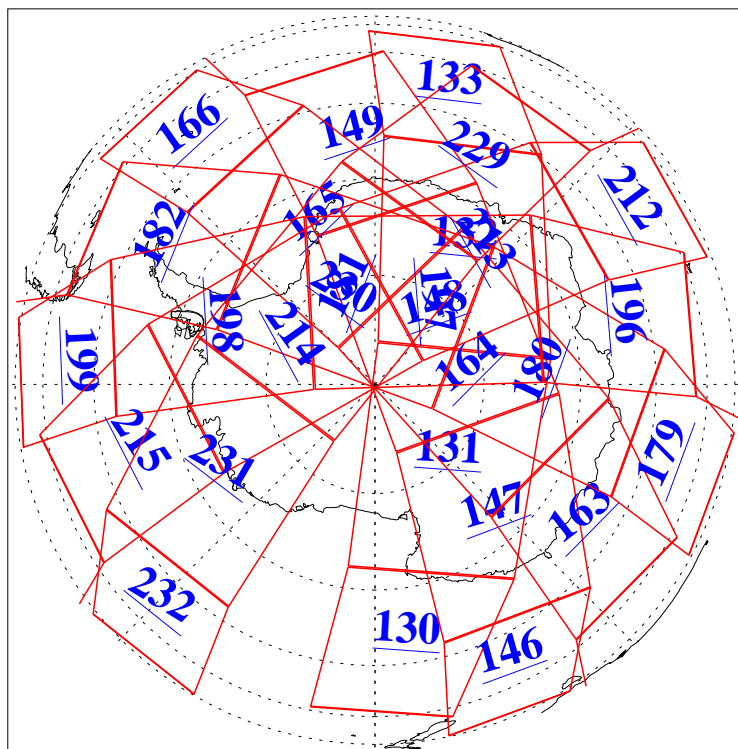

2 May 2006
DoY 122
Aqua Day 1459

Ascending Granules

Descending Granules

Legend: AMSU Available, HSB Available, AIRS Available

L1B Availability
 AMSU Granules: 240
 HSB Granules: 0
 AIRS Granules: 240

2 May 2006
 DoY 122
 Aqua Day 1459

Northern Hemisphere Granules

Southern Hemisphere Granules

Legend: AMSU Available, HSB Available, AIRS Available