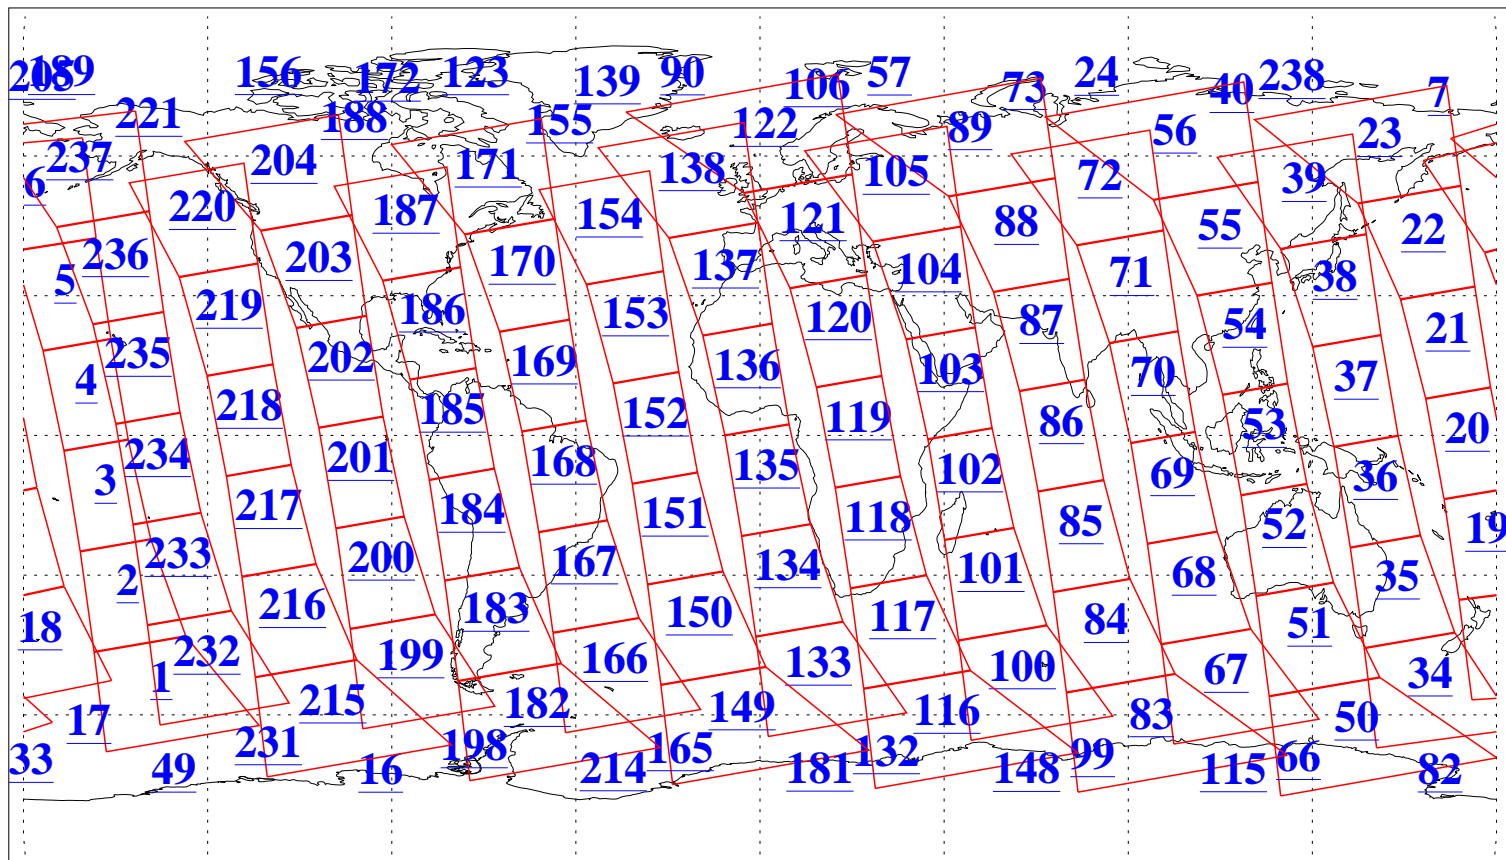

L1B Availability
AMSU Granules: 240
HSB Granules: 0
AIRS Granules: 240

2 May 2006
DoY 122
Aqua Day 1459
Granules: 1 to 120

Granules: 121 to 240

Legend: AMSU Available, HSB Available, AIRS Available

L1B Availability
AMSU Granules: 240
HSB Granules: 0
AIRS Granules: 240

2 May 2006
DoY 122
Aqua Day 1459

Ascending Granules

Descending Granules

Legend: AMSU Available, HSB Available, AIRS Available

L1B Availability
 AMSU Granules: 240
 HSB Granules: 0
 AIRS Granules: 240

2 May 2006
 DoY 122
 Aqua Day 1459

Northern Hemisphere Granules

Southern Hemisphere Granules

Legend: AMSU Available, HSB Available, AIRS Available