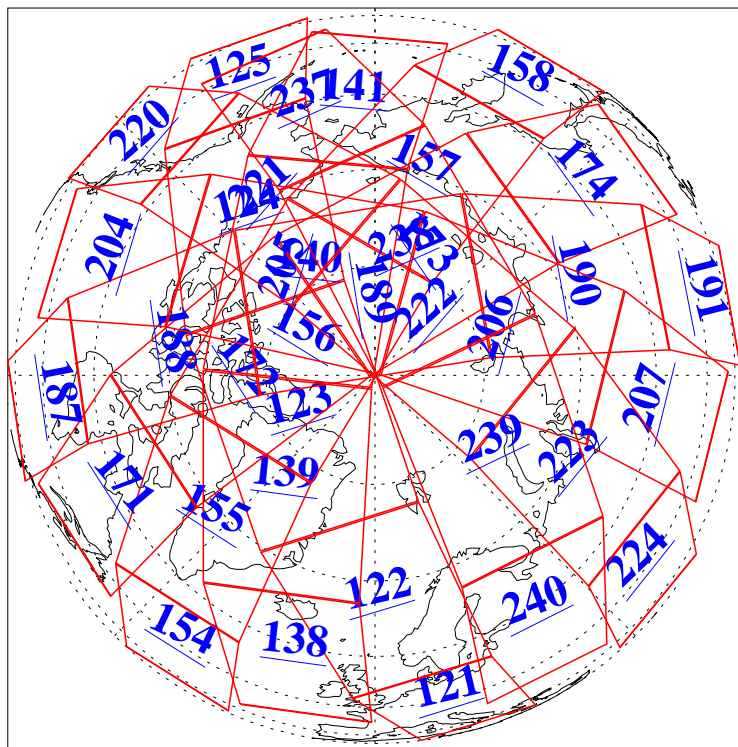

L1B Availability
AMSU Granules: 240
HSB Granules: 0
AIRS Granules: 240

2 May 2006
DoY 122
Aqua Day 1459
Granules: 1 to 120

Granules: 121 to 240

Legend: AMSU Available, HSB Available, AIRS Available

L1B Availability
AMSU Granules: 240
HSB Granules: 0
AIRS Granules: 240

2 May 2006
DoY 122
Aqua Day 1459

Ascending Granules

Descending Granules

Legend: AMSU Available, HSB Available, AIRS Available

L1B Availability
 AMSU Granules: 240
 HSB Granules: 0
 AIRS Granules: 240

2 May 2006
 DoY 122
 Aqua Day 1459

Northern Hemisphere Granules

Southern Hemisphere Granules

Legend: AMSU Available, HSB Available, AIRS Available