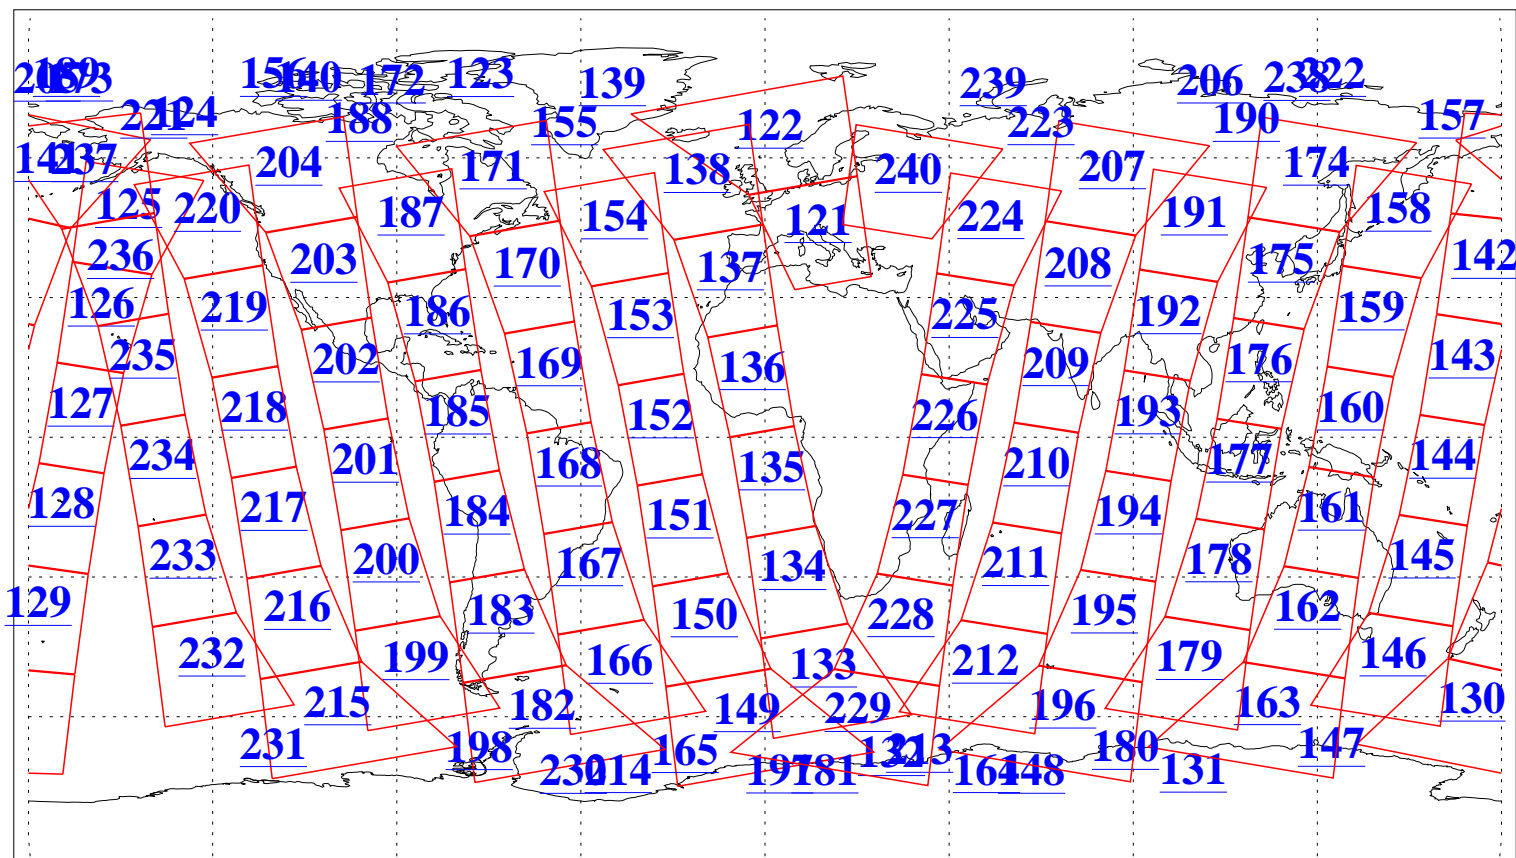

L1B Availability
AMSU Granules: 240
HSB Granules: 0
AIRS Granules: 240

2 May 2006
DoY 122
Aqua Day 1459
Granules: 1 to 120

Granules: 121 to 240

Legend: AMSU Available, HSB Available, AIRS Available

L1B Availability
AMSU Granules: 240
HSB Granules: 0
AIRS Granules: 240

2 May 2006
DoY 122
Aqua Day 1459

Ascending Granules

Descending Granules

Legend: AMSU Available, HSB Available, AIRS Available

L1B Availability
 AMSU Granules: 240
 HSB Granules: 0
 AIRS Granules: 240

2 May 2006
 DoY 122
 Aqua Day 1459

Northern Hemisphere Granules

Southern Hemisphere Granules

Legend: AMSU Available, HSB Available, AIRS Available