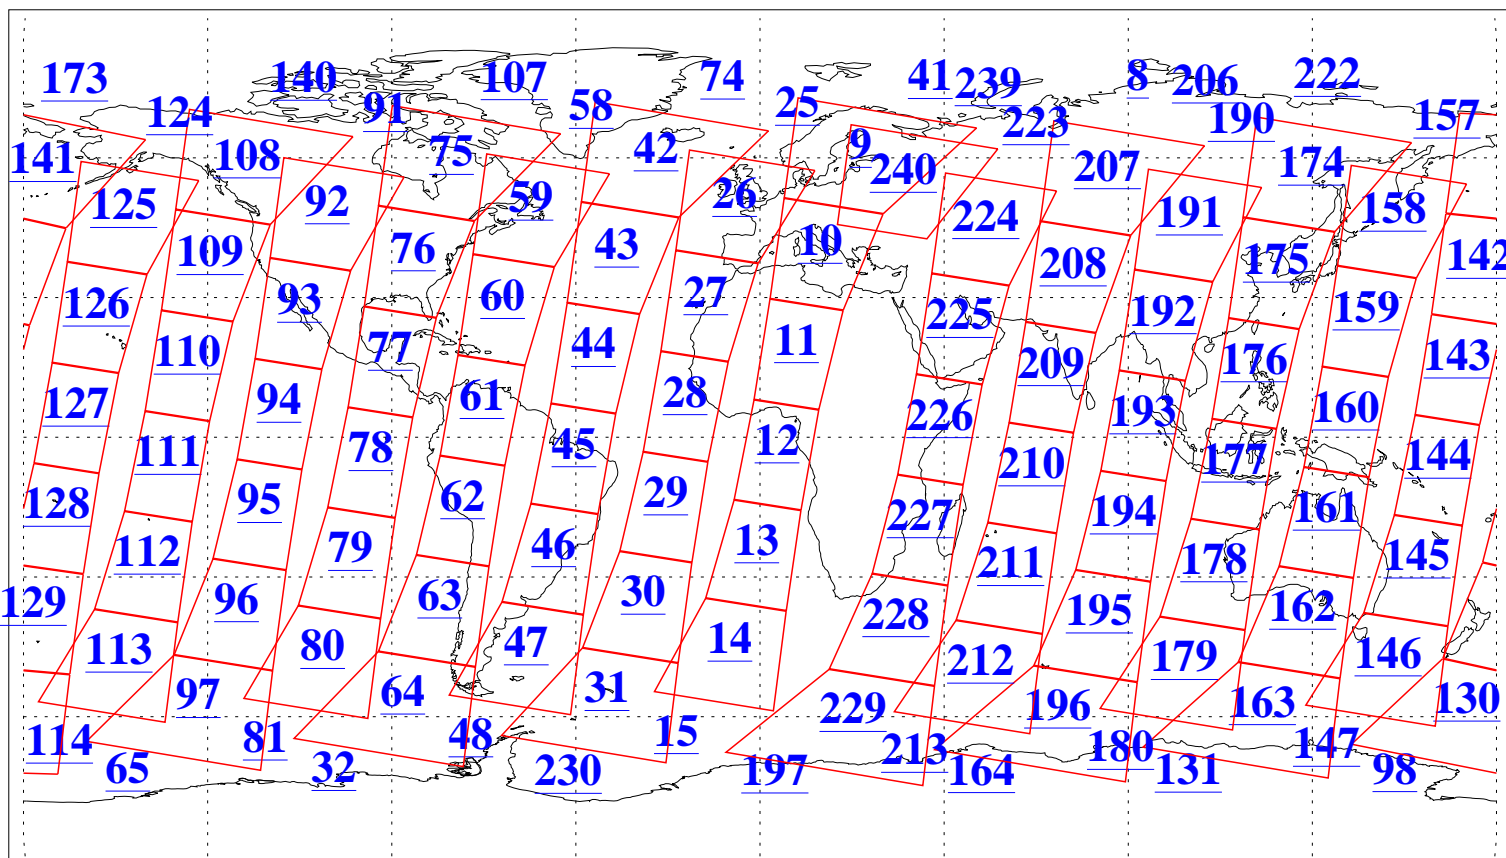

L1B Availability
AMSU Granules: 240
HSB Granules: 0
AIRS Granules: 240

2 May 2006
DoY 122
Aqua Day 1459
Granules: 1 to 120

Granules: 121 to 240

Legend: AMSU Available, HSB Available, AIRS Available

L1B Availability
AMSU Granules: 240
HSB Granules: 0
AIRS Granules: 240

2 May 2006
DoY 122
Aqua Day 1459

Ascending Granules

Descending Granules

Legend: AMSU Available, HSB Available, AIRS Available

L1B Availability
 AMSU Granules: 240
 HSB Granules: 0
 AIRS Granules: 240

2 May 2006
 DoY 122
 Aqua Day 1459