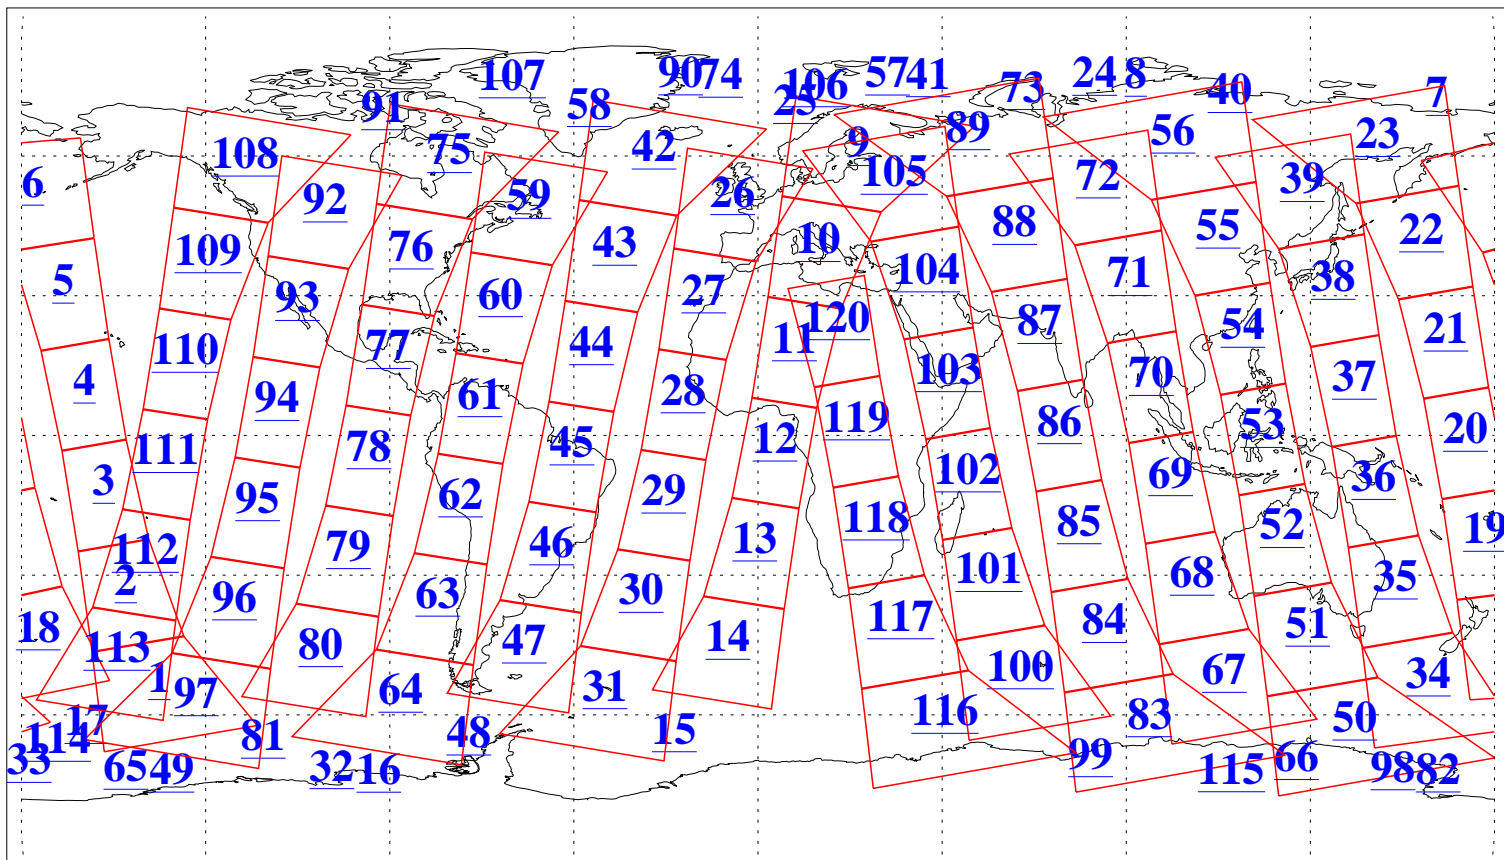

L1B Availability
AMSU Granules: 240
HSB Granules: 0
AIRS Granules: 240

2 May 2006
DoY 122
Aqua Day 1459
Granules: 1 to 120

Granules: 121 to 240

Legend: AMSU Available, HSB Available, AIRS Available

L1B Availability
AMSU Granules: 240
HSB Granules: 0
AIRS Granules: 240

2 May 2006
DoY 122
Aqua Day 1459

Ascending Granules

Descending Granules

Legend: AMSU Available, HSB Available, AIRS Available

L1B Availability
 AMSU Granules: 240
 HSB Granules: 0
 AIRS Granules: 240

2 May 2006
 DoY 122
 Aqua Day 1459

Northern Hemisphere Granules

Southern Hemisphere Granules

Legend: AMSU Available, HSB Available, AIRS Available