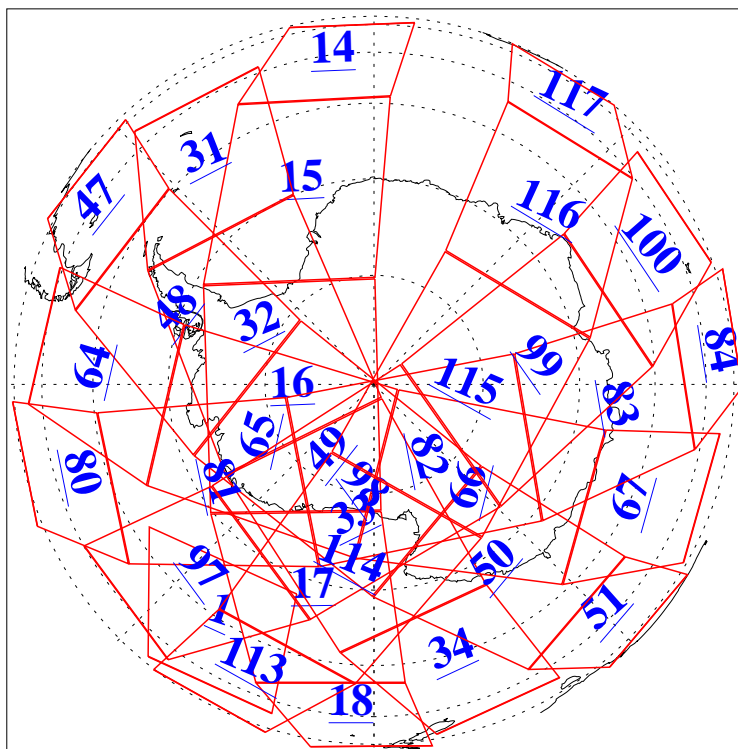

L1B Availability
AMSU Granules: 240
HSB Granules: 0
AIRS Granules: 240

2 May 2006
DoY 122
Aqua Day 1459
Granules: 1 to 120

Granules: 121 to 240

Legend: AMSU Available, HSB Available, AIRS Available

L1B Availability
AMSU Granules: 240
HSB Granules: 0
AIRS Granules: 240

2 May 2006
DoY 122
Aqua Day 1459

Ascending Granules

Descending Granules

Legend: AMSU Available, HSB Available, AIRS Available

L1B Availability
 AMSU Granules: 240
 HSB Granules: 0
 AIRS Granules: 240

2 May 2006
 DoY 122
 Aqua Day 1459

Northern Hemisphere Granules

Southern Hemisphere Granules

Legend: AMSU Available, HSB Available, AIRS Available