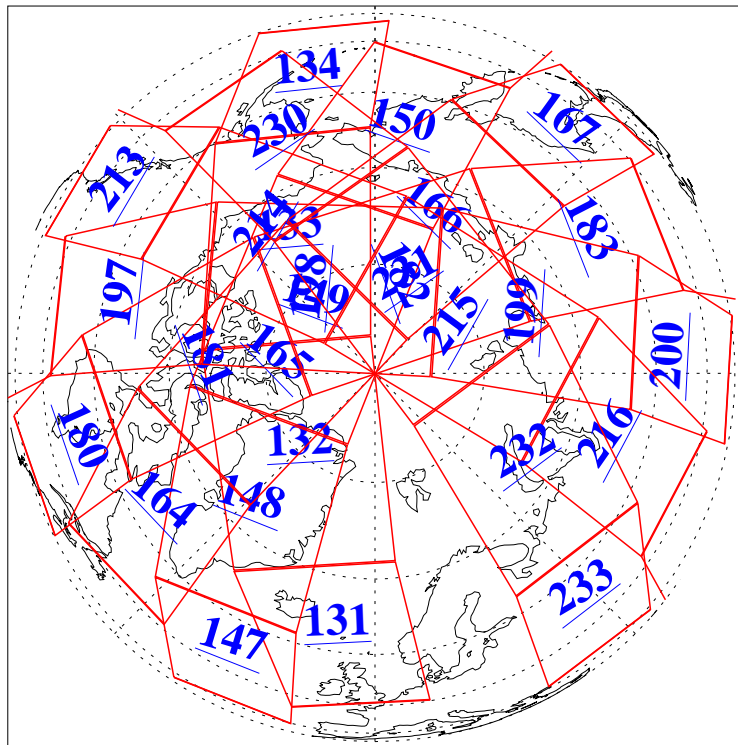

L1B Availability
AMSU Granules: 240
HSB Granules: 0
AIRS Granules: 240

1 May 2006
DoY 121
Aqua Day 1458
Granules: 1 to 120

Granules: 121 to 240

Legend: AMSU Available, HSB Available, AIRS Available

L1B Availability
AMSU Granules: 240
HSB Granules: 0
AIRS Granules: 240

1 May 2006
DoY 121
Aqua Day 1458
Ascending Granules

Descending Granules

Legend: AMSU Available, HSB Available, AIRS Available

L1B Availability
 AMSU Granules: 240
 HSB Granules: 0
 AIRS Granules: 240

1 May 2006
 DoY 121
 Aqua Day 1458

Northern Hemisphere Granules

Southern Hemisphere Granules

Legend: AMSU Available, HSB Available, AIRS Available