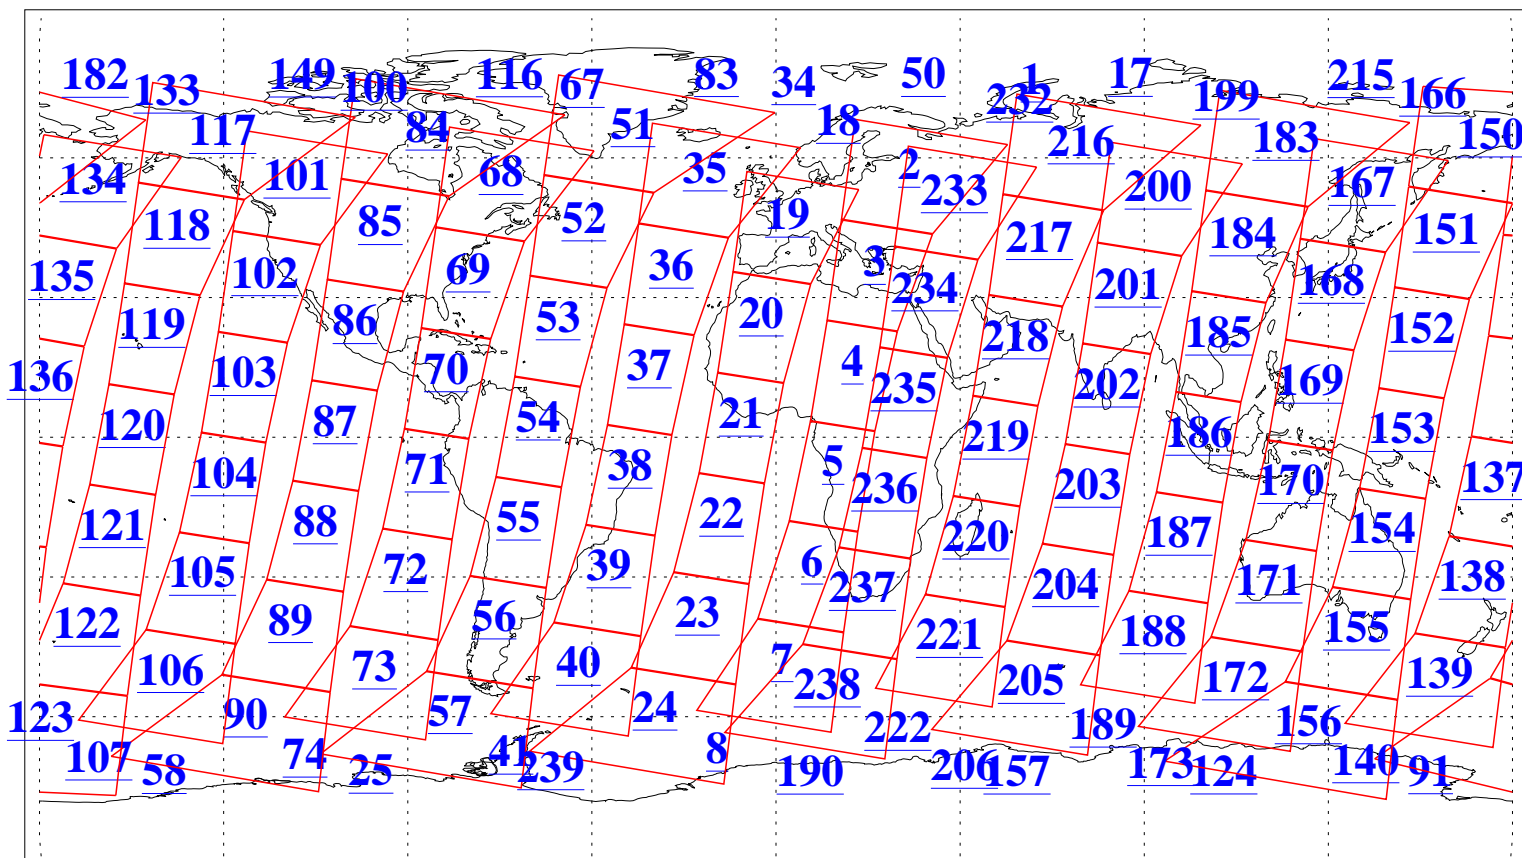

L1B Availability
AMSU Granules: 240
HSB Granules: 0
AIRS Granules: 240

1 May 2006
DoY 121
Aqua Day 1458
Granules: 1 to 120

Granules: 121 to 240

Legend: AMSU Available, HSB Available, AIRS Available

L1B Availability
AMSU Granules: 240
HSB Granules: 0
AIRS Granules: 240

1 May 2006
DoY 121
Aqua Day 1458
Ascending Granules

Descending Granules

Legend: AMSU Available, HSB Available, AIRS Available

L1B Availability
 AMSU Granules: 240
 HSB Granules: 0
 AIRS Granules: 240

1 May 2006
 DoY 121
 Aqua Day 1458

Northern Hemisphere Granules

Southern Hemisphere Granules

Legend: AMSU Available, HSB Available, AIRS Available