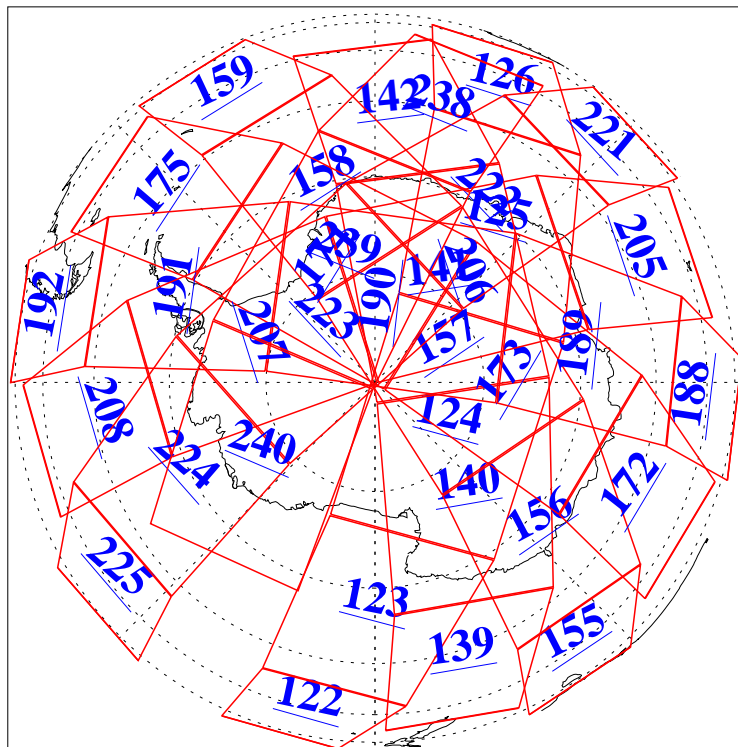

L1B Availability
AMSU Granules: 240
HSB Granules: 0
AIRS Granules: 240

1 May 2006
DoY 121
Aqua Day 1458
Granules: 1 to 120

Granules: 121 to 240

Legend: AMSU Available, HSB Available, AIRS Available

L1B Availability
AMSU Granules: 240
HSB Granules: 0
AIRS Granules: 240

1 May 2006
DoY 121
Aqua Day 1458
Ascending Granules

Descending Granules

Legend: AMSU Available, HSB Available, AIRS Available

L1B Availability
 AMSU Granules: 240
 HSB Granules: 0
 AIRS Granules: 240

1 May 2006
 DoY 121
 Aqua Day 1458

Northern Hemisphere Granules

Southern Hemisphere Granules

Legend: AMSU Available, HSB Available, AIRS Available