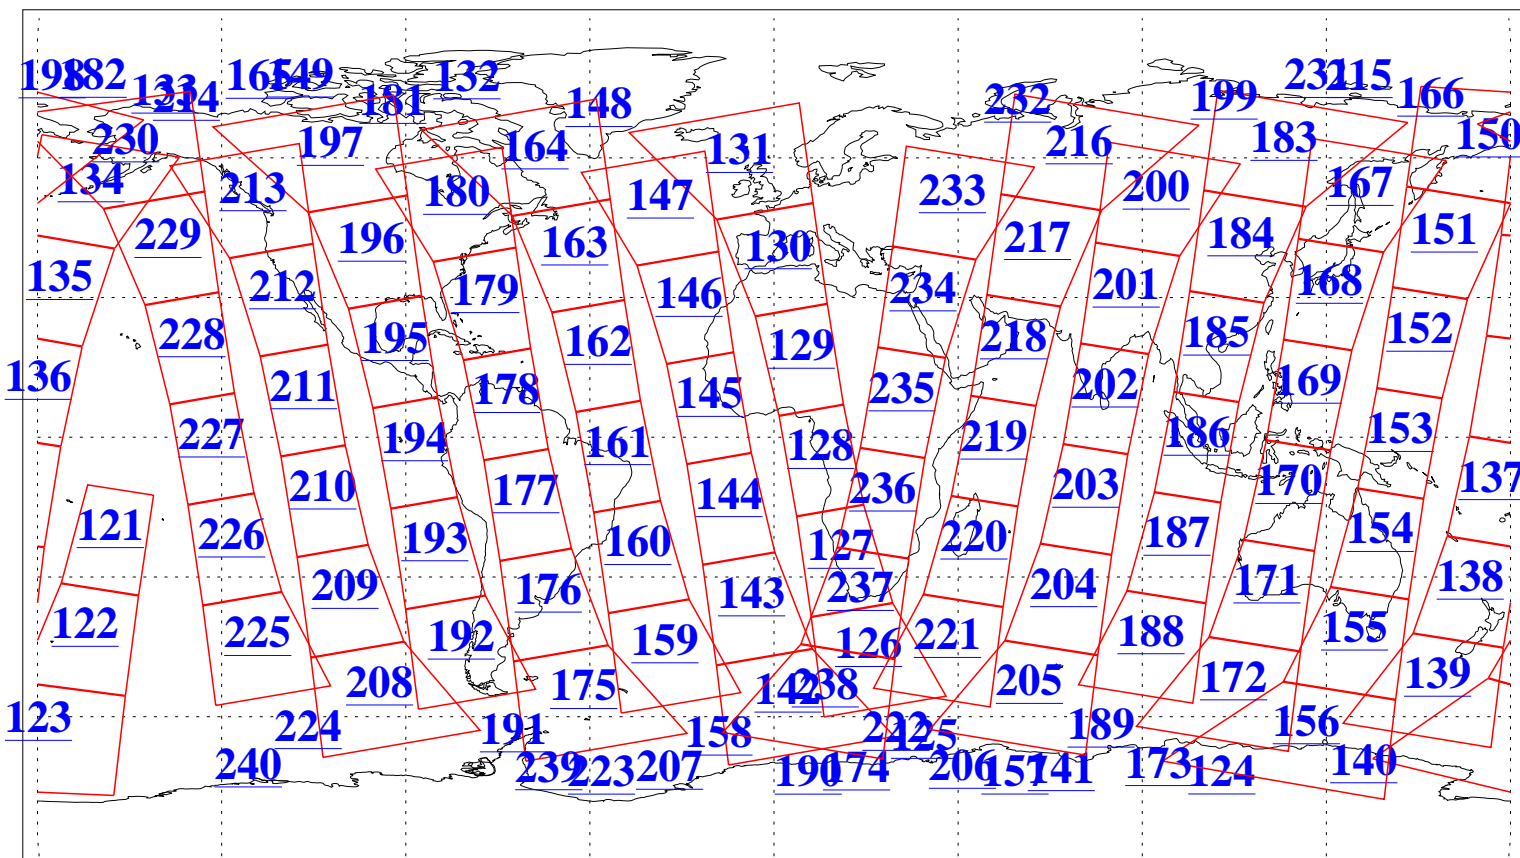

L1B Availability
AMSU Granules: 240
HSB Granules: 0
AIRS Granules: 240

1 May 2006
DoY 121
Aqua Day 1458
Granules: 1 to 120

Granules: 121 to 240

Legend: AMSU Available, HSB Available, AIRS Available

L1B Availability
AMSU Granules: 240
HSB Granules: 0
AIRS Granules: 240

1 May 2006
DoY 121
Aqua Day 1458
Ascending Granules

Descending Granules

Legend: AMSU Available, HSB Available, AIRS Available

L1B Availability
 AMSU Granules: 240
 HSB Granules: 0
 AIRS Granules: 240

1 May 2006
 DoY 121
 Aqua Day 1458

Northern Hemisphere Granules

Southern Hemisphere Granules

Legend: AMSU Available, HSB Available, AIRS Available