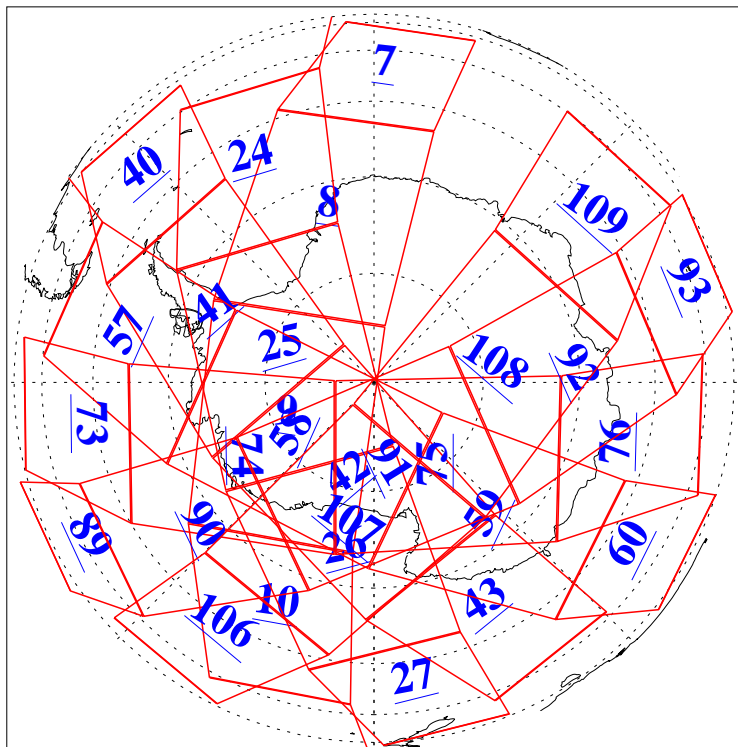

L1B Availability
AMSU Granules: 240
HSB Granules: 0
AIRS Granules: 240

1 May 2006
DoY 121
Aqua Day 1458
Granules: 1 to 120

Granules: 121 to 240

Legend: AMSU Available, HSB Available, AIRS Available

L1B Availability
AMSU Granules: 240
HSB Granules: 0
AIRS Granules: 240

1 May 2006
DoY 121
Aqua Day 1458
Ascending Granules

Descending Granules

Legend: AMSU Available, HSB Available, AIRS Available

L1B Availability
 AMSU Granules: 240
 HSB Granules: 0
 AIRS Granules: 240

1 May 2006
 DoY 121
 Aqua Day 1458

Northern Hemisphere Granules

Southern Hemisphere Granules

Legend: AMSU Available, HSB Available, AIRS Available