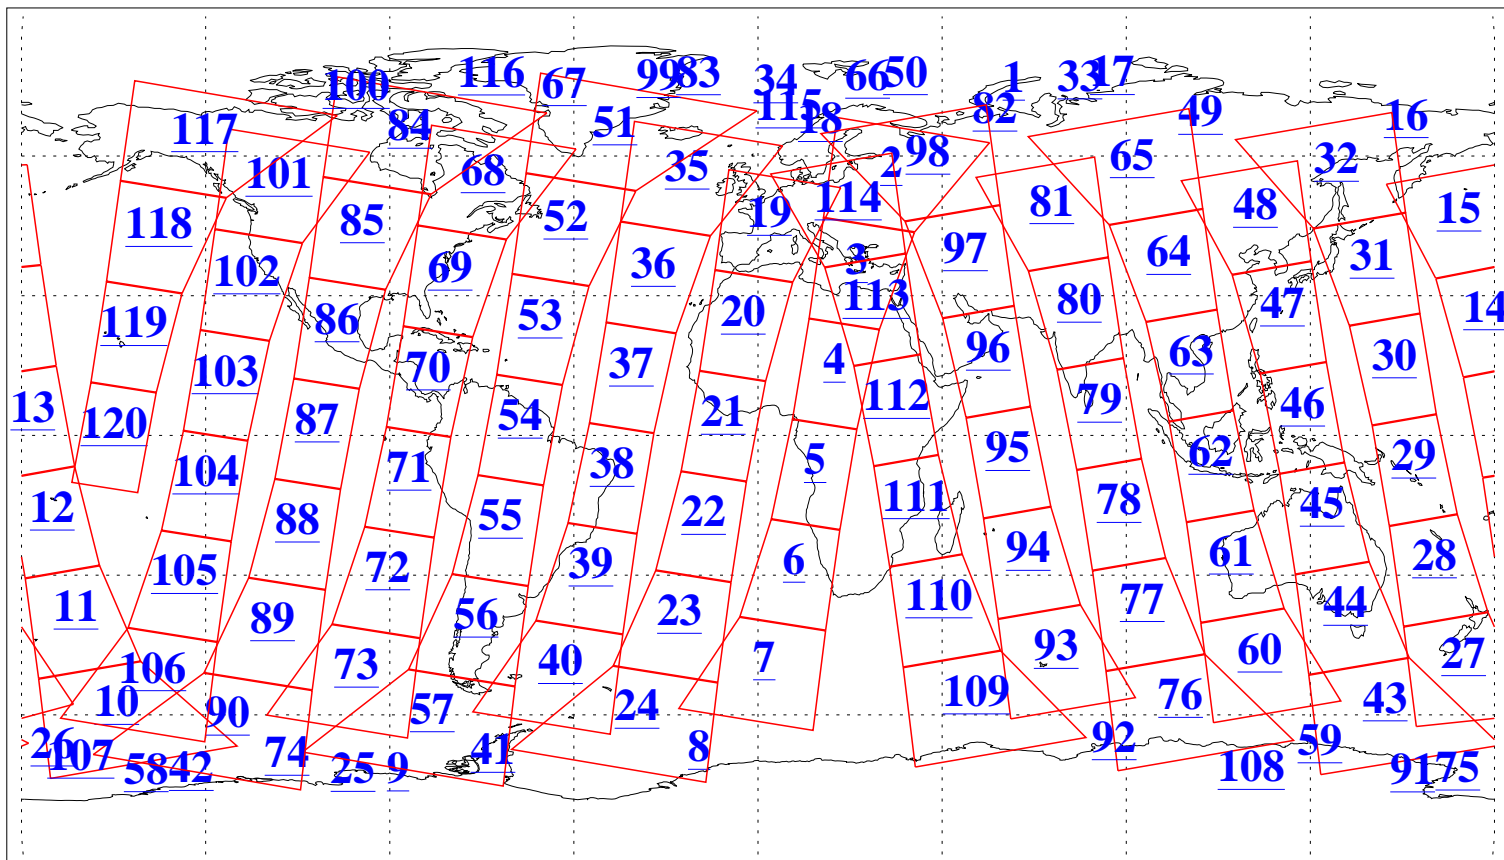

L1B Availability
AMSU Granules: 240
HSB Granules: 0
AIRS Granules: 240

1 May 2006
DoY 121
Aqua Day 1458
Granules: 1 to 120

Granules: 121 to 240

Legend: AMSU Available, HSB Available, AIRS Available

L1B Availability
AMSU Granules: 240
HSB Granules: 0
AIRS Granules: 240

1 May 2006
DoY 121
Aqua Day 1458
Ascending Granules

Descending Granules

Legend: AMSU Available, HSB Available, AIRS Available

L1B Availability
 AMSU Granules: 240
 HSB Granules: 0
 AIRS Granules: 240

1 May 2006
 DoY 121
 Aqua Day 1458

Northern Hemisphere Granules

Southern Hemisphere Granules

Legend: AMSU Available, HSB Available, AIRS Available