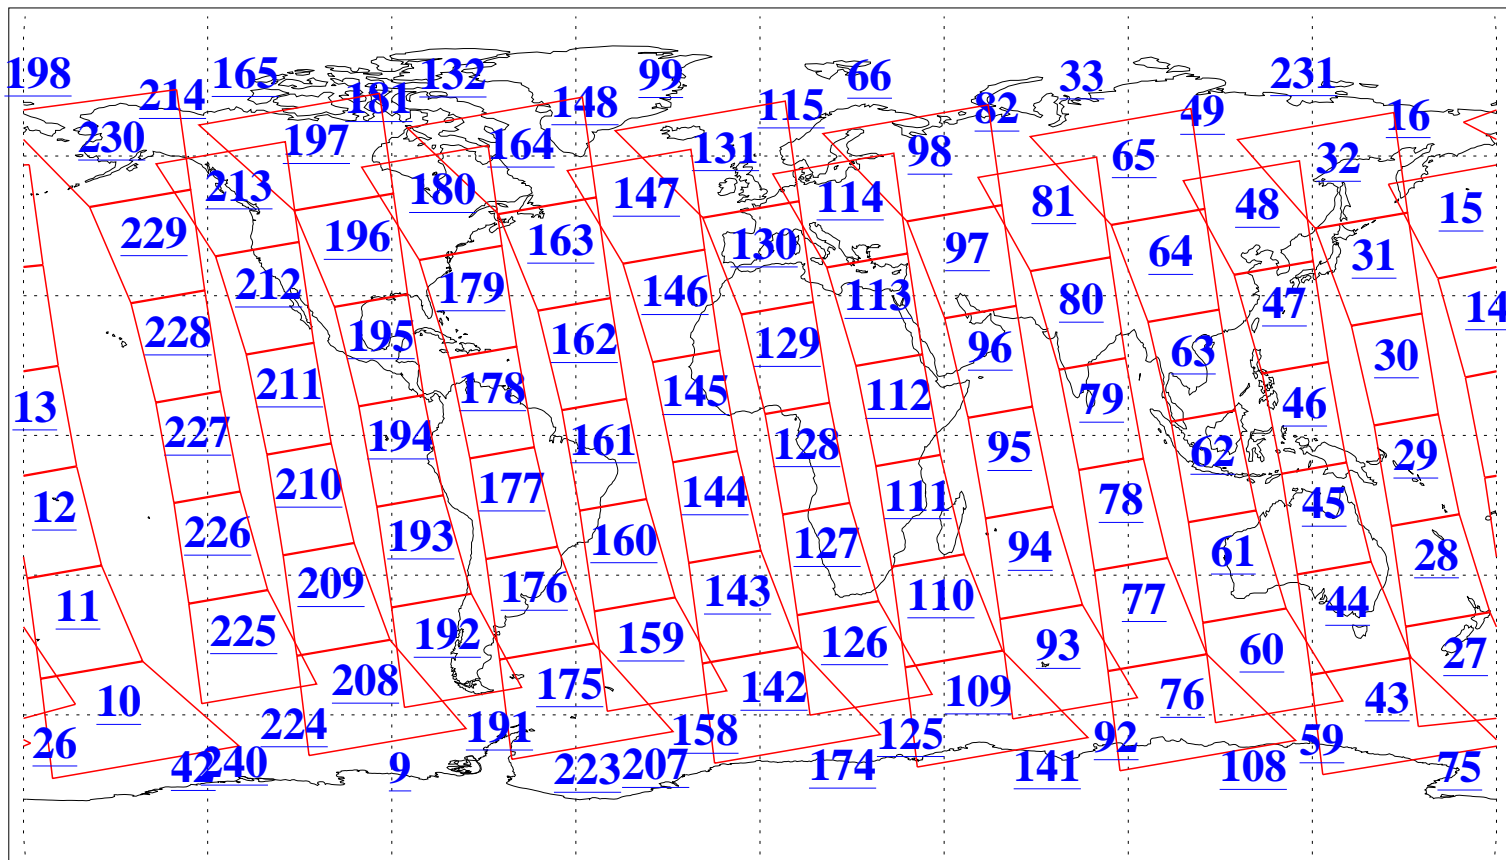

L1B Availability
AMSU Granules: 240
HSB Granules: 0
AIRS Granules: 240

1 May 2006
DoY 121
Aqua Day 1458
Granules: 1 to 120

Granules: 121 to 240

Legend: AMSU Available, HSB Available, AIRS Available

L1B Availability
AMSU Granules: 240
HSB Granules: 0
AIRS Granules: 240

1 May 2006
DoY 121
Aqua Day 1458
Ascending Granules

Descending Granules

Legend: AMSU Available, HSB Available, AIRS Available

L1B Availability
 AMSU Granules: 240
 HSB Granules: 0
 AIRS Granules: 240

1 May 2006
 DoY 121
 Aqua Day 1458

Northern Hemisphere Granules

Southern Hemisphere Granules

Legend: AMSU Available, HSB Available, AIRS Available