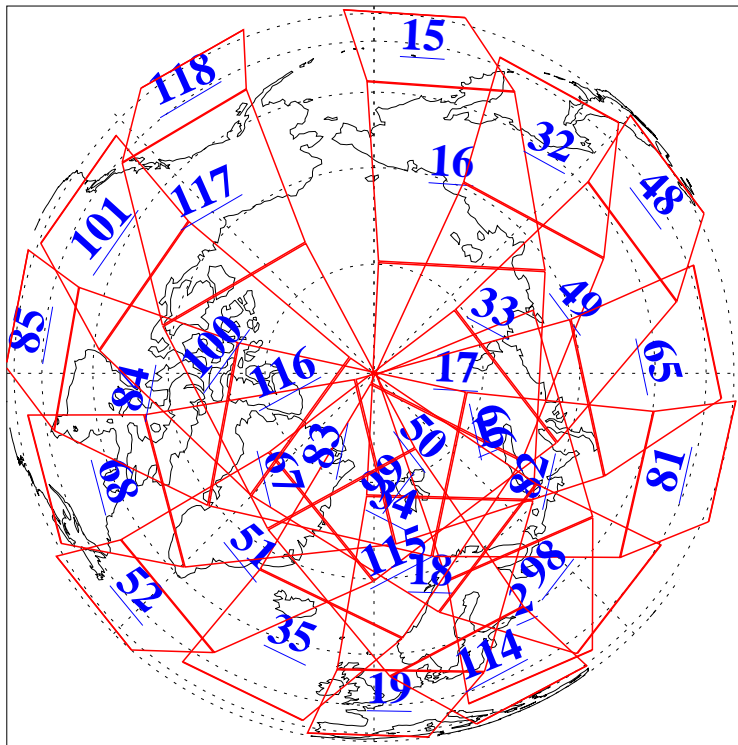

L1B Availability
AMSU Granules: 240
HSB Granules: 0
AIRS Granules: 240

1 May 2006
DoY 121
Aqua Day 1458
Granules: 1 to 120

Granules: 121 to 240

Legend: AMSU Available, HSB Available, AIRS Available

L1B Availability
AMSU Granules: 240
HSB Granules: 0
AIRS Granules: 240

1 May 2006
DoY 121
Aqua Day 1458
Ascending Granules

Descending Granules

Legend: AMSU Available, HSB Available, AIRS Available

L1B Availability
 AMSU Granules: 240
 HSB Granules: 0
 AIRS Granules: 240

1 May 2006
 DoY 121
 Aqua Day 1458

Northern Hemisphere Granules

Southern Hemisphere Granules

Legend: AMSU Available, HSB Available, AIRS Available